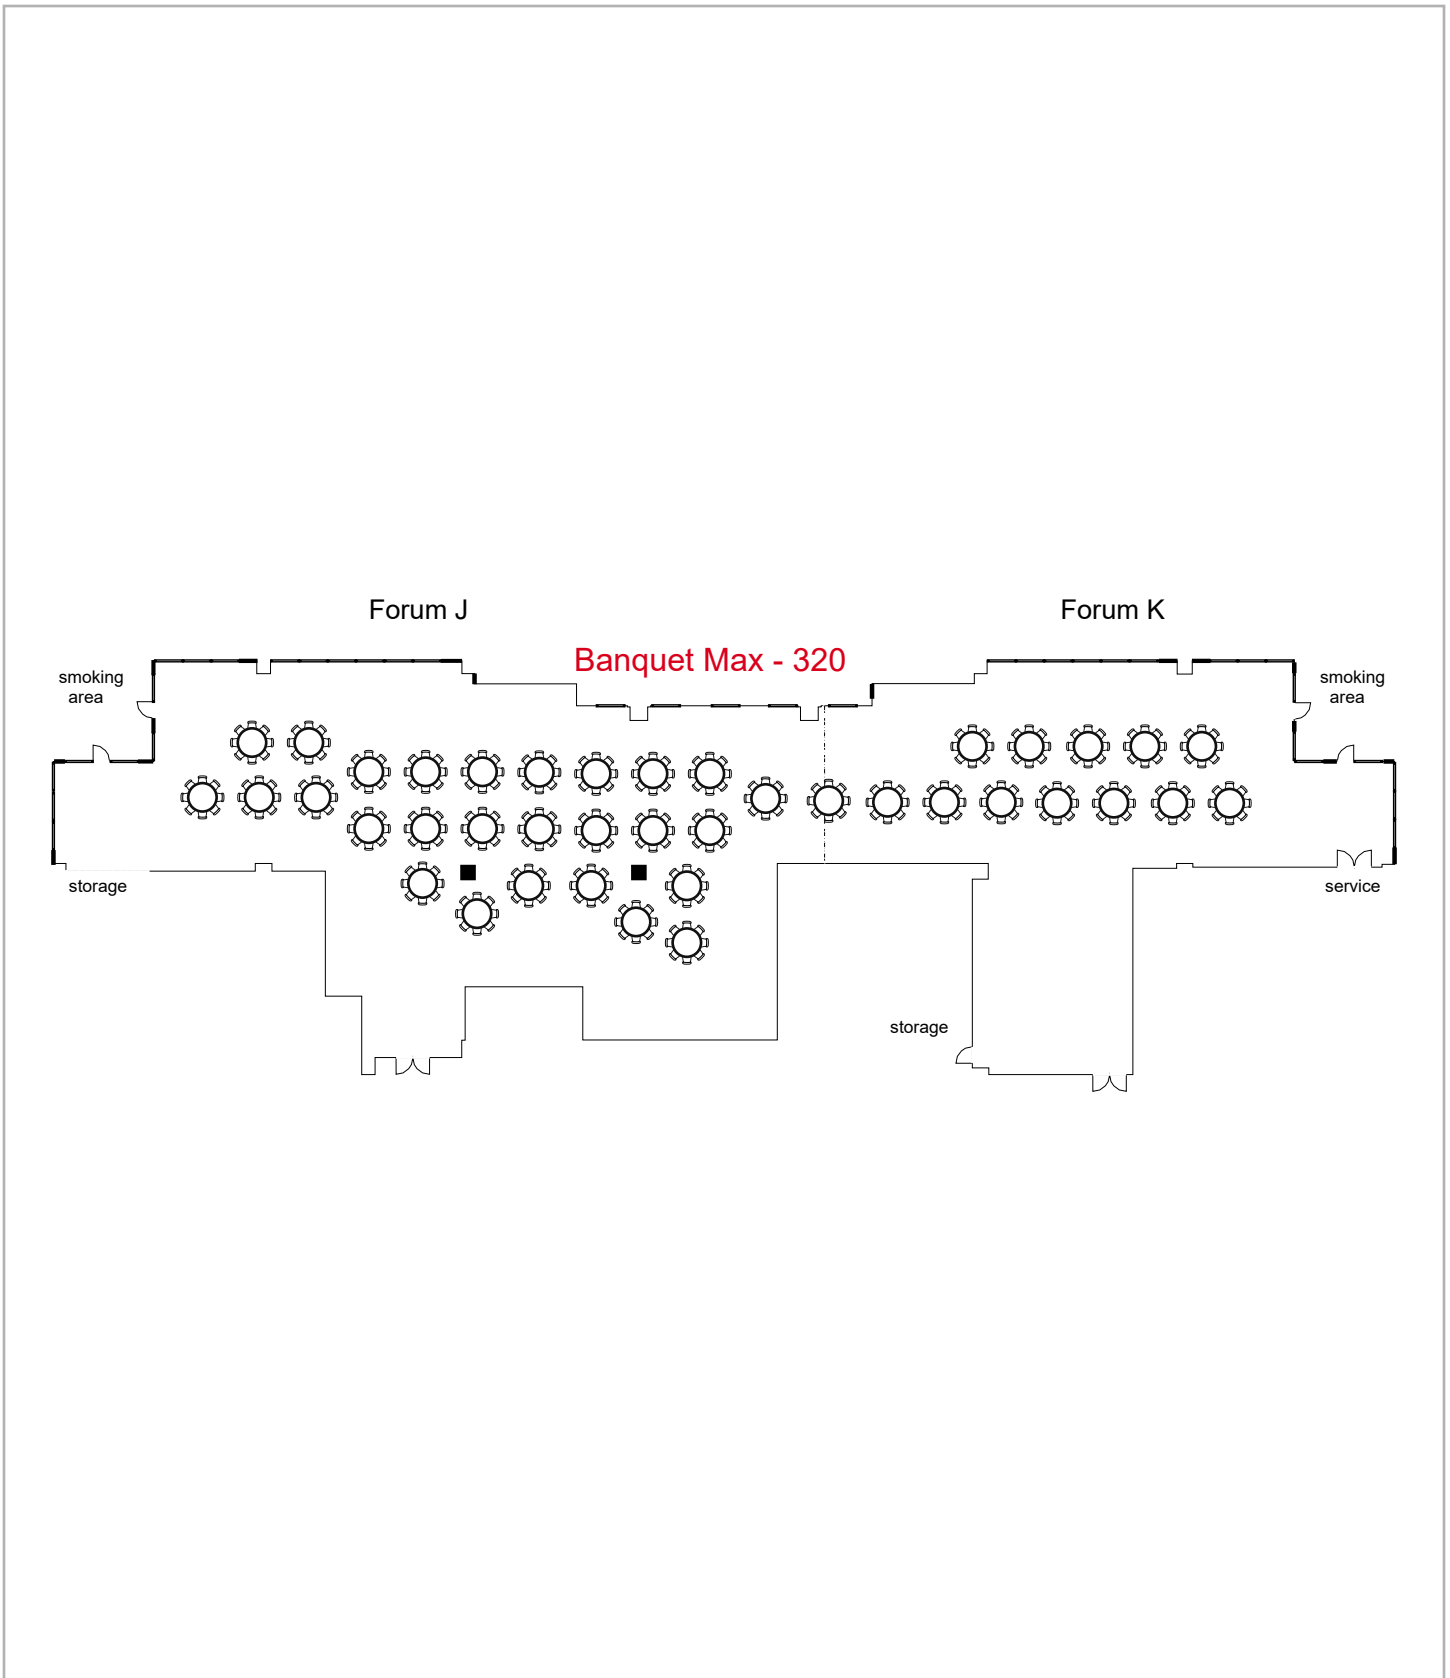

Birmingham Jefferson Convention Comp... 320 seats 40 tables
0 booths

Room Plan Name: Forum J-K - Banquet