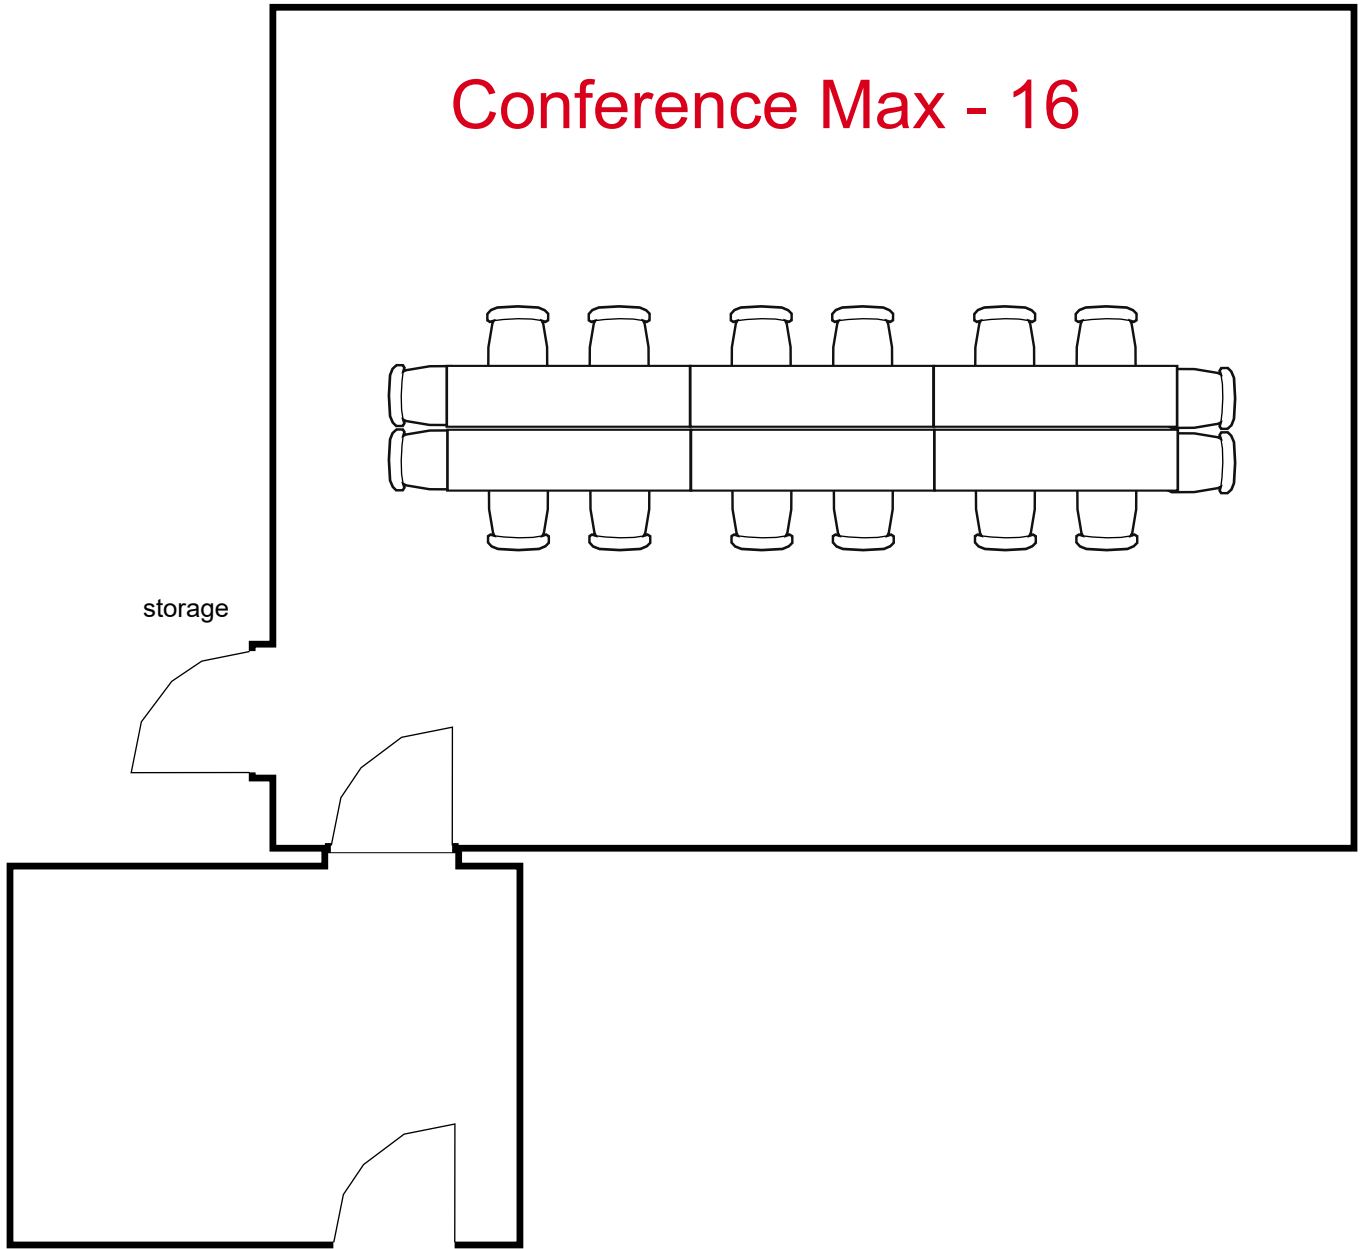

Room Plan Name: Forum F - Banquet

Forum

3rd

Floor

Birmingham Jefferson Convention Complex 216 seats 2 tables
0 booths

Room Plan Name: FORUM G-I - Theatre

Birmingham Jefferson Convention Complex 96 seats 50 tables
0 booths

closet

Birmingham Jefferson Convention Complex 72 seats 24 tables
0 booths

Room Plan Name: Forum H-I - Classroom

Forum I
Forum H

U-Shape Max - 36

Birmingham Jefferson Convention Complex 36 seats 12 tables
0 booths

Room Plan Name: Forum JK - Theatre

Birmingham Jefferson Convention Comp... 134 seats 69 tables
0 booths

Room Plan Name: Forum JK - Classroom

Birmingham Jefferson Convention Comp... 184 seats 25 tables
0 booths

Room Plan Name: Forum JK - Banquet

Forum L

Conference Max - 16

Birmingham Jefferson Convention Complex

16 seats 6 tables
0 booths

Room Plan Name: Forum L - Conference

Forum L Theatre Max - 31

Birmingham Jefferson Convention Complex