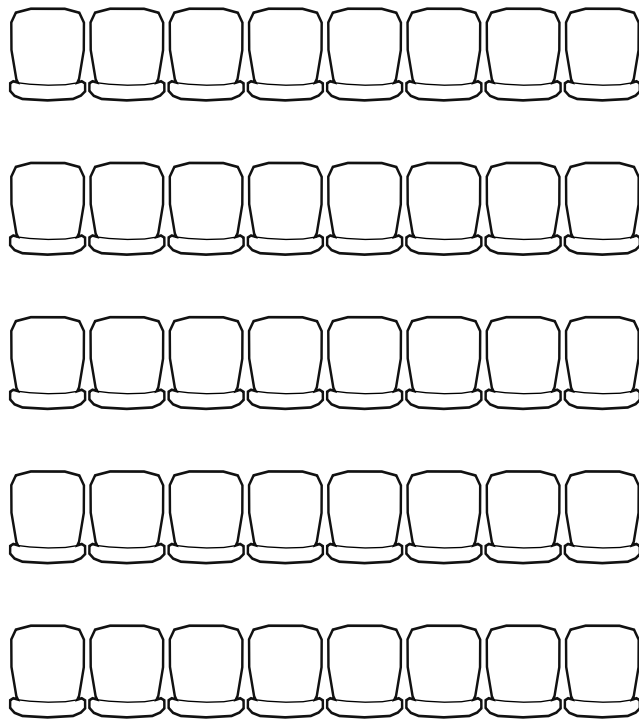

screen

Classroom Max - 16

projection room

Birmingham Jefferson Convention Complex

16 seats 8 tables
0 booths

Room Plan Name: Forum D - Classroom

Forum D

screen

U-Shape Max - 15

projection room

Birmingham Jefferson Convention Complex

15 seats 5 tables
0 booths

Room Plan Name: Forum D - U-Shape

Forum D

screen

Banquet Max - 16

projection room

Birmingham Jefferson Convention Complex

16 seats 2 tables
0 booths

Room Plan Name: Forum D - Banquet

Forum F

Conference Max -16

projection room

Birmingham Jefferson Convention Complex

16 seats 6 tables
0 booths

Room Plan Name: Forum F - Conference

Forum F

Theatre Max - 40

projection room

Birmingham Jefferson Convention Complex

40 seats 0 tables
0 booths

Room Plan Name: Forum F - Theatre