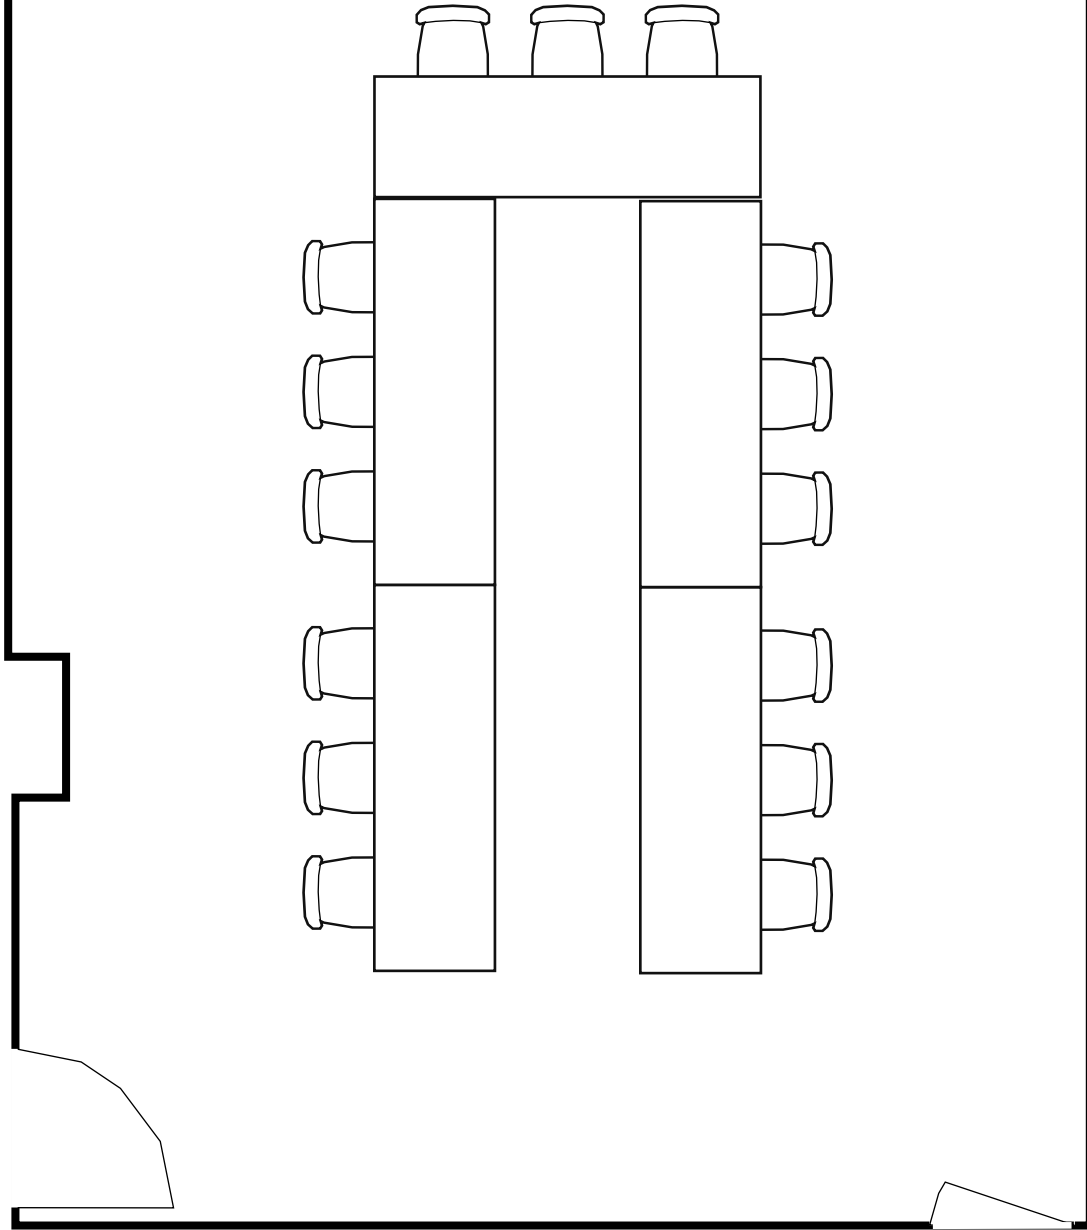

Forum D

screen

Theatre Max - 35

projection room

Birmingham Jefferson Convention Complex

35 seats 0 tables
0 booths

Room Plan Name: Forum D - Theatre

Forum D

screen

Classroom Max - 16

projection room

Birmingham Jefferson Convention Complex

16 seats 8 tables
0 booths

Room Plan Name: Forum D - Classroom

Forum D

screen

U-Shape Max - 15

projection room

Birmingham Jefferson Convention Complex

15 seats 5 tables
0 booths

Room Plan Name: Forum D - U-Shape

Forum D

screen

Banquet Max - 16