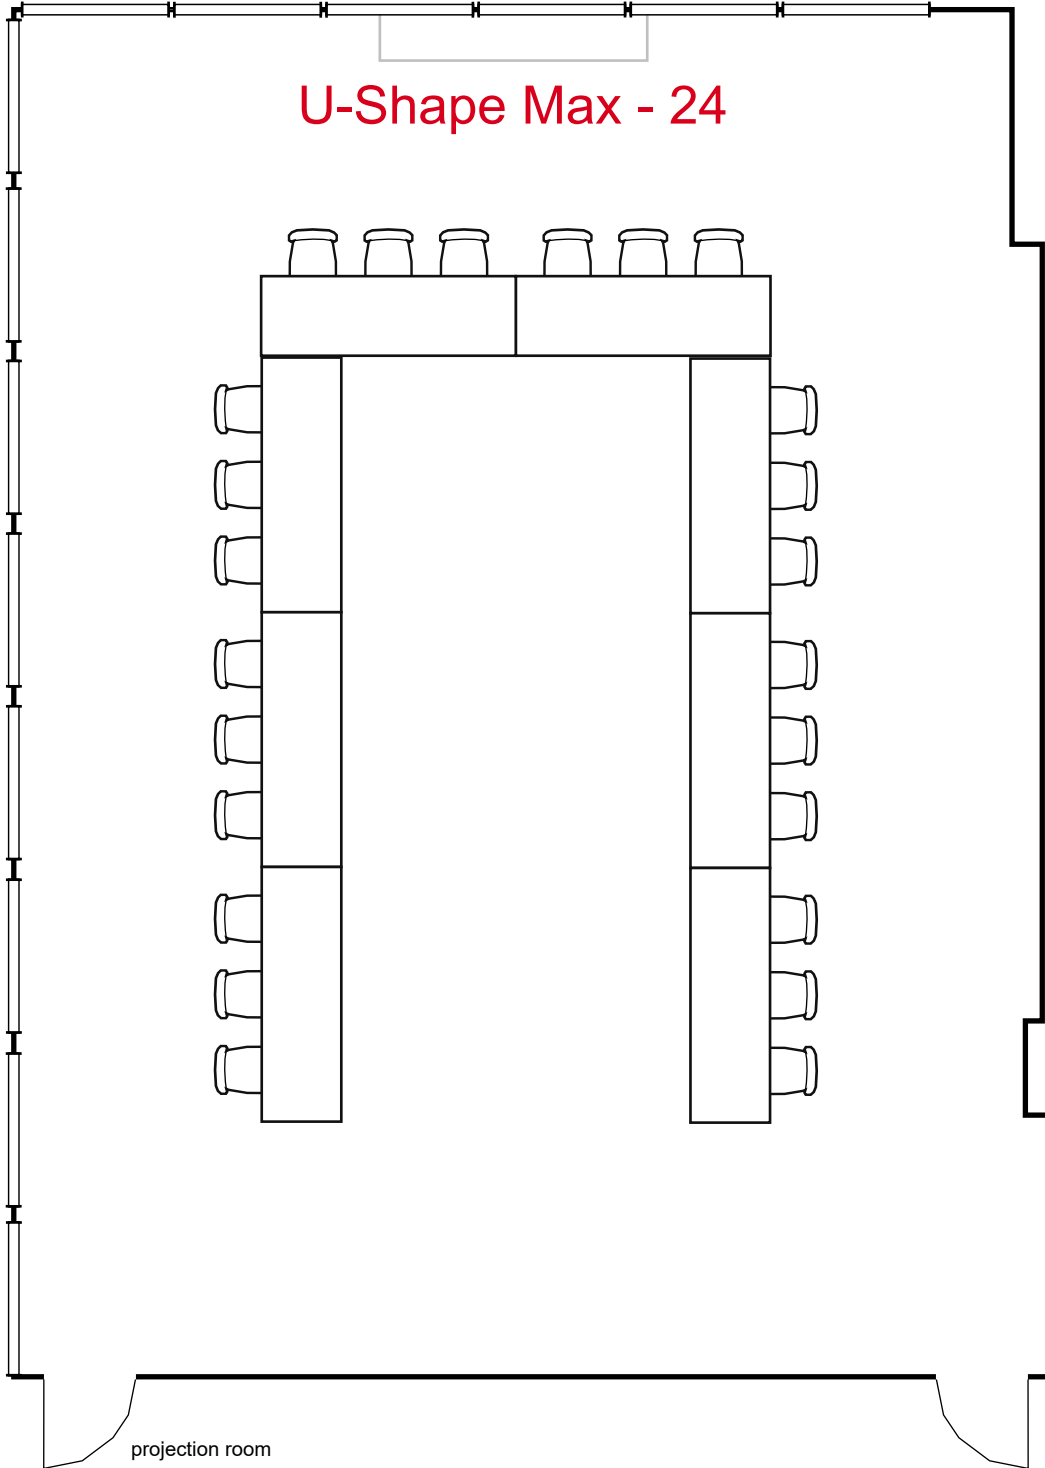

Room Plan Name: Forum C - Theatre

Forum C

screen

Conference Max - 28

Birmingham Jefferson Convention Complex

28 seats 8 tables
0 booths

Room Plan Name: Forum C - Conference

Forum C

screen

Classroom Max - 40

Birmingham Jefferson Convention Complex 40 seats 20 tables
0 booths

Room Plan Name: Forum C - Classroom

Forum C

screen

U-Shape Max - 24

Birmingham Jefferson Convention Complex

24 seats 8 tables
0 booths

Room Plan Name: Forum C - U-Shape

Forum C

screen

Banquet Max - 48

projection room

Birmingham Jefferson Convention Complex

48 seats 6 tables
0 booths

Room Plan Name: Forum C - Banquet

Forum D

screen

Conference Max - 16

projection room

Birmingham Jefferson Convention Complex

16 seats 6 tables
0 booths

Room Plan Name: Forum D - Conference