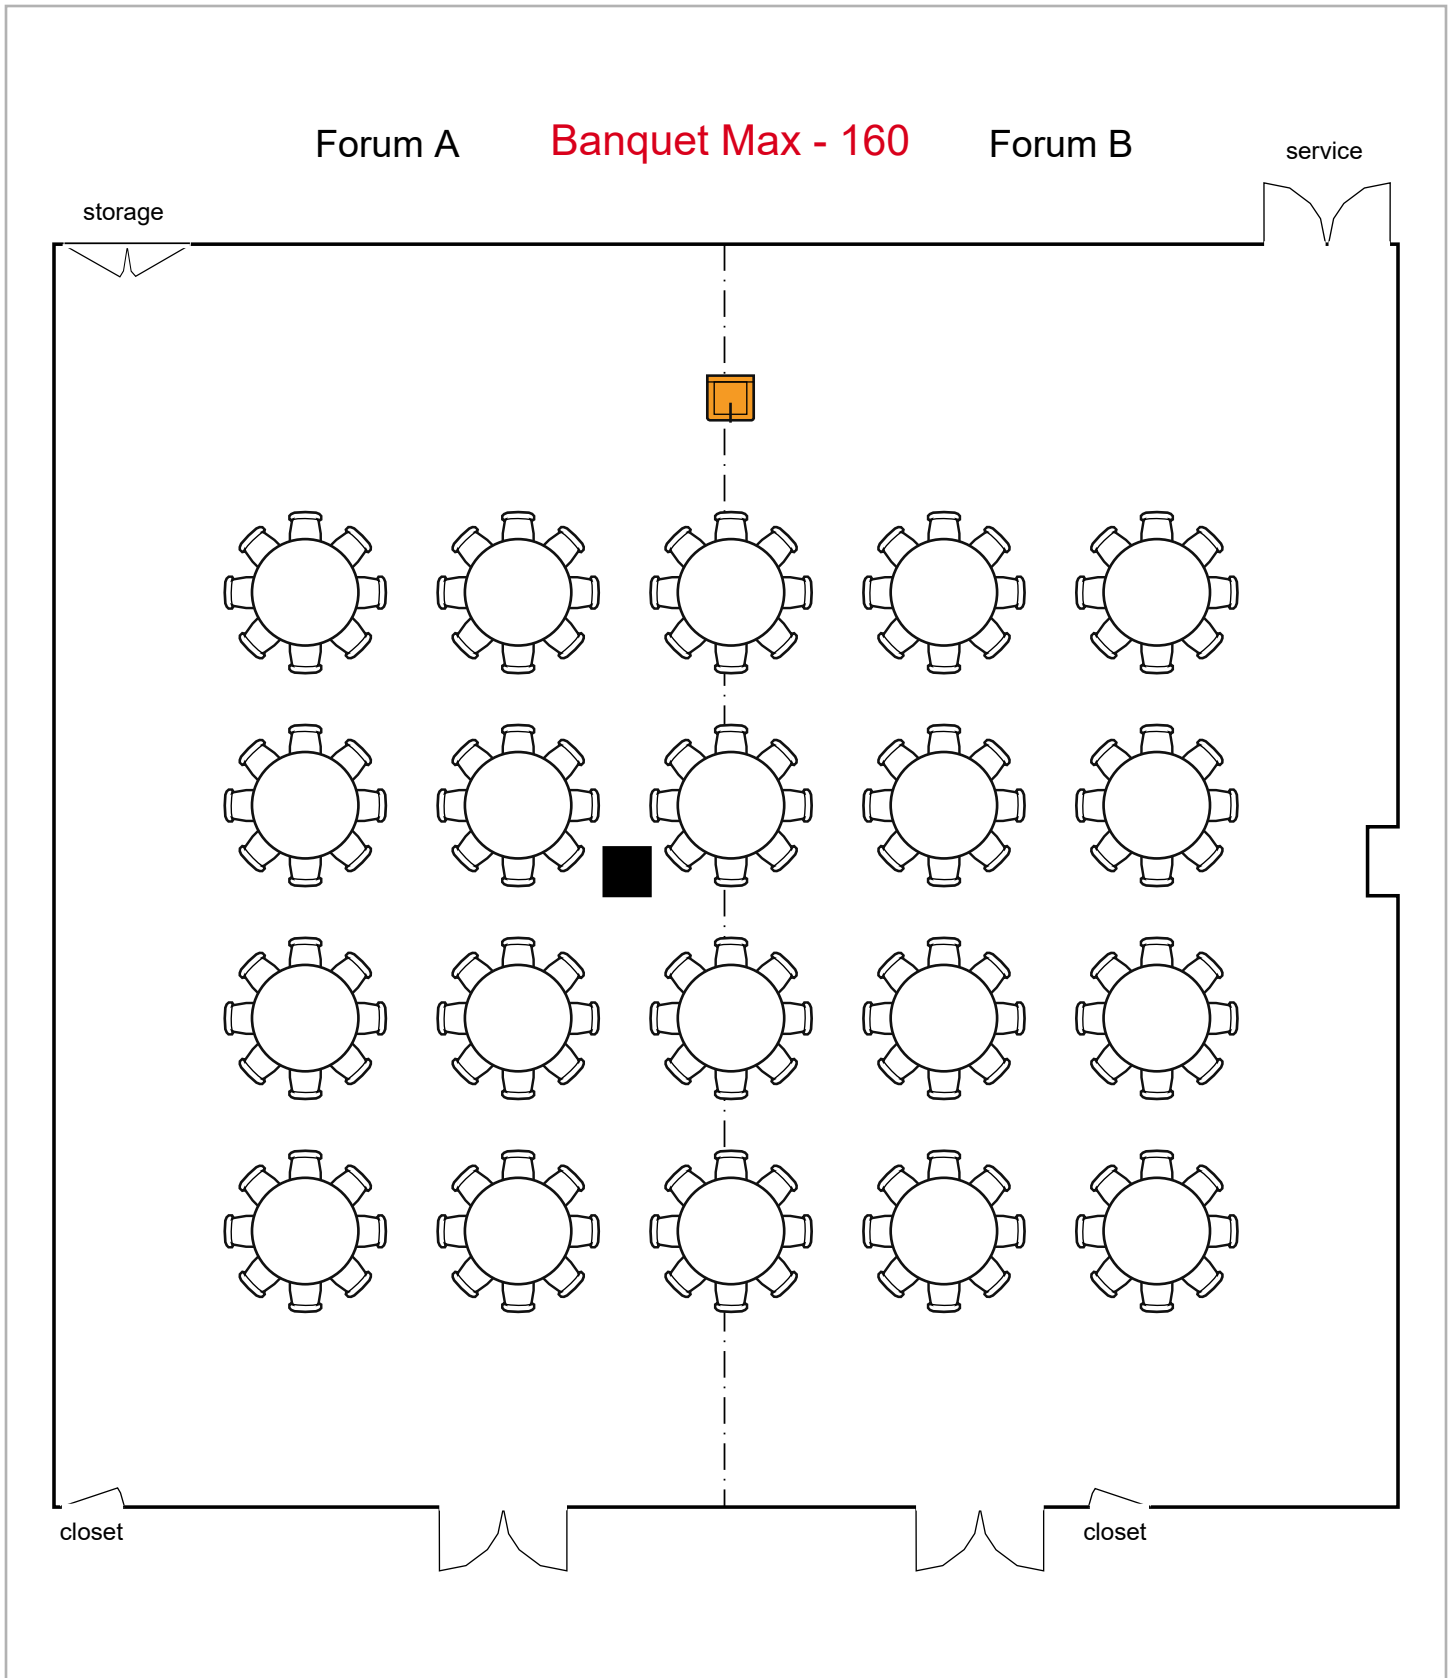

Forum

2nd

Floor

Birmingham Jefferson Convention Complex 211 seats 2 tables
0 booths

Room Plan Name: Forum A-B - Theatre

Birmingham Jefferson Convention Complex 68 seats 36 tables
0 booths

Room Plan Name: Forum A-B - Classroom

Birmingham Jefferson Convention Complex 45 seats 15 tables
0 booths

Room Plan Name: Forum A-B - U-Shape

Birmingham Jefferson Convention Comp... 160 seats 20 tables
0 booths

Room Plan Name: Forum A-B - Banquet

Birmingham Jefferson Convention Complex 337 seats 0 tables
0 booths

Room Plan Name: Forum AB - Theatre

Birmingham Jefferson Convention Complex 80 seats 24 tables
0 booths

Room Plan Name: Forum AB - Conference

Room Plan Name: Forum C - Theatre

Forum C

screen

Conference Max - 28

Birmingham Jefferson Convention Complex

28 seats 8 tables
0 booths

Room Plan Name: Forum C - Conference

Forum C