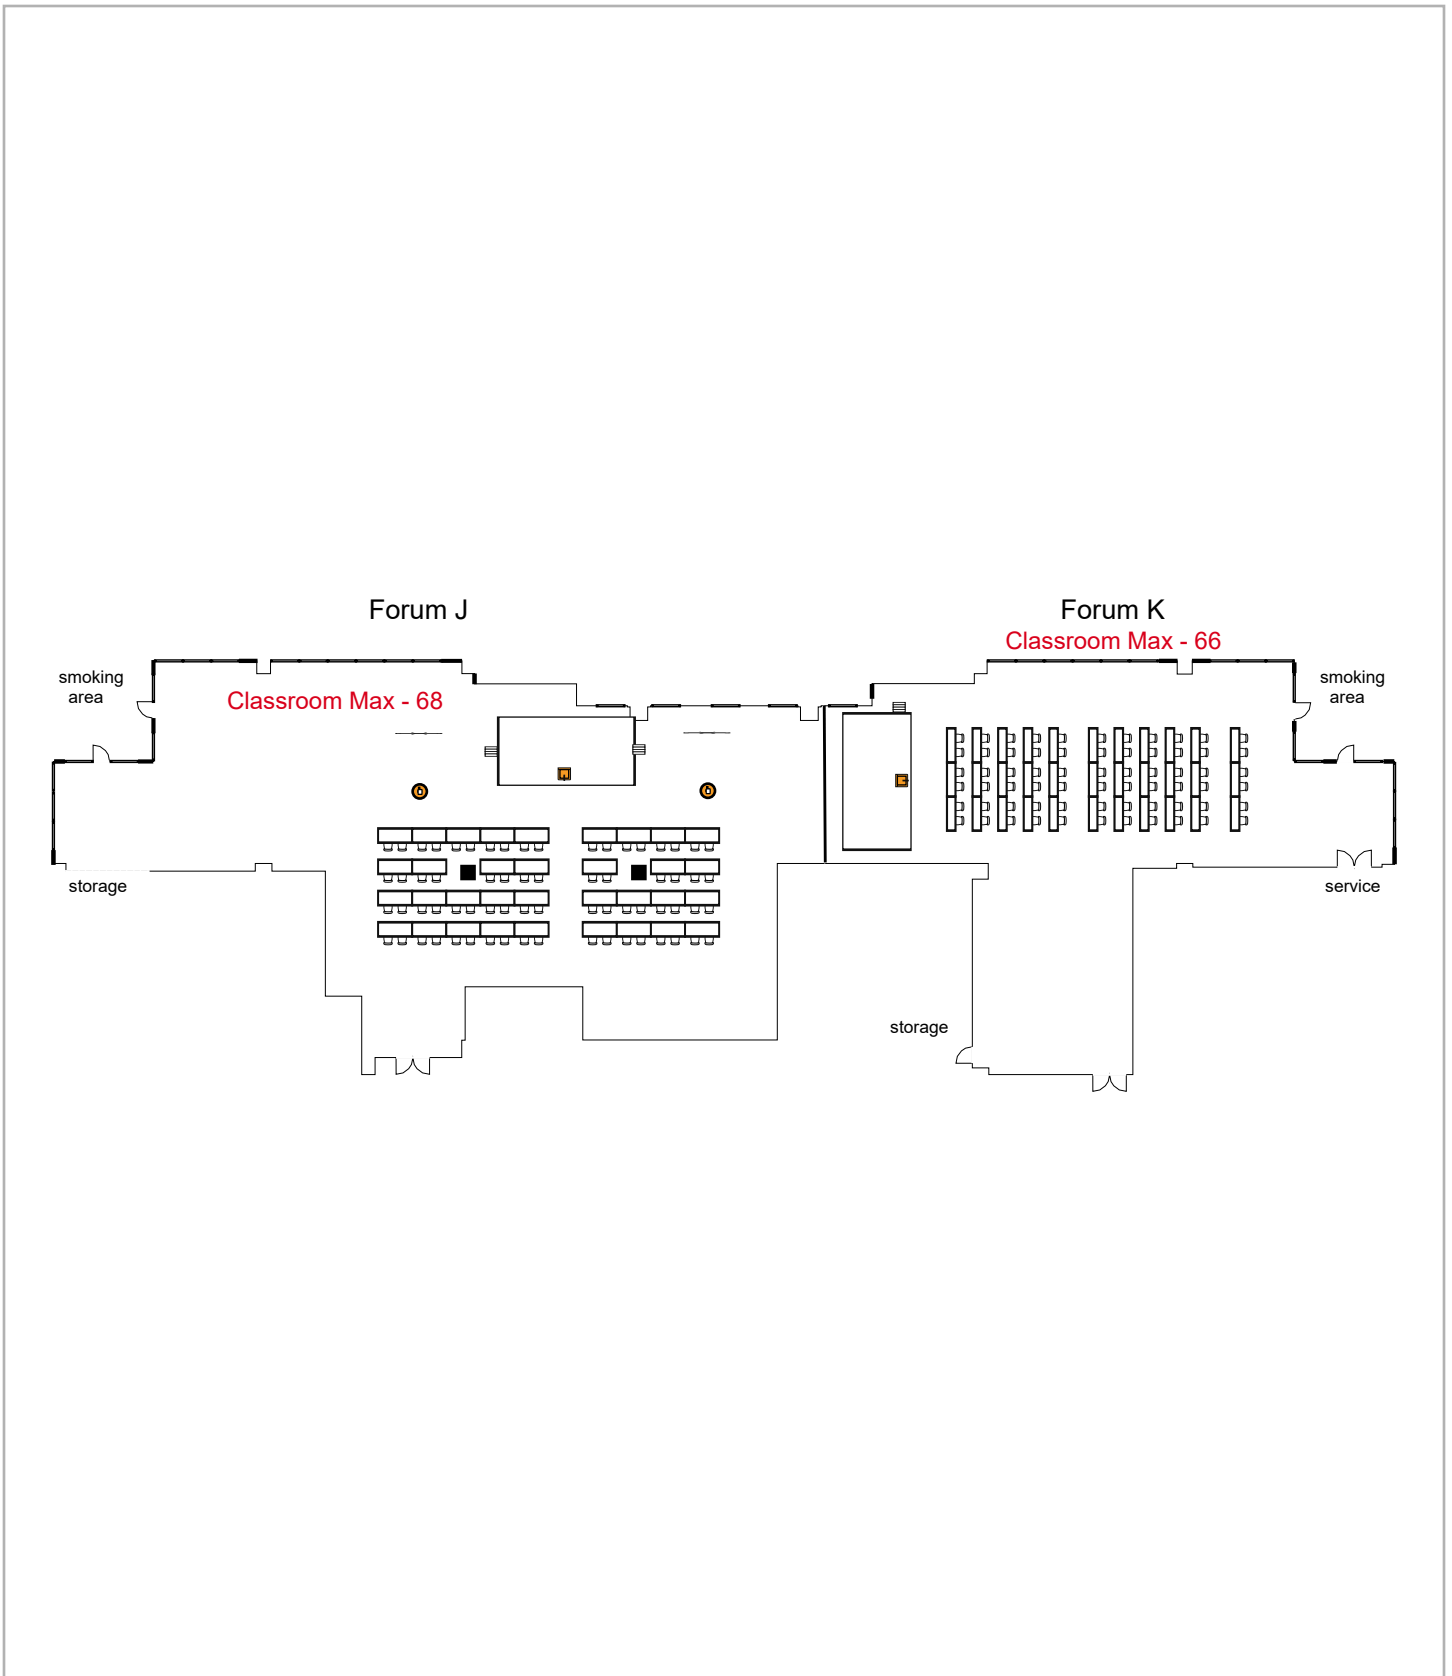

Room Plan Name: Forum GHI - Conference

Birmingham Jefferson Convention Complex 75 seats 25 tables
0 booths

Room Plan Name: Forum GHO - U-Shape

Birmingham Jefferson Convention Comp... 160 seats 20 tables
0 booths

Room Plan Name: Forum GHI - Banquet

Birmingham Jefferson Convention Comp... 320 seats 40 tables
0 booths

Room Plan Name: Forum J-K - Banquet

Birmingham Jefferson Convention Complex 353 seats 2 tables
0 booths

Room Plan Name: Forum JK - Theatre

Birmingham Jefferson Convention Comp... 134 seats 69 tables
0 booths

Room Plan Name: Forum JK - Classroom

Birmingham Jefferson Convention Comp... 184 seats 25 tables
0 booths

Room Plan Name: Forum JK - Banquet

Forum L

Conference Max - 16

Birmingham Jefferson Convention Complex

16 seats 6 tables
0 booths

Room Plan Name: Forum L - Conference

Forum L Theatre Max - 31

Birmingham Jefferson Convention Complex