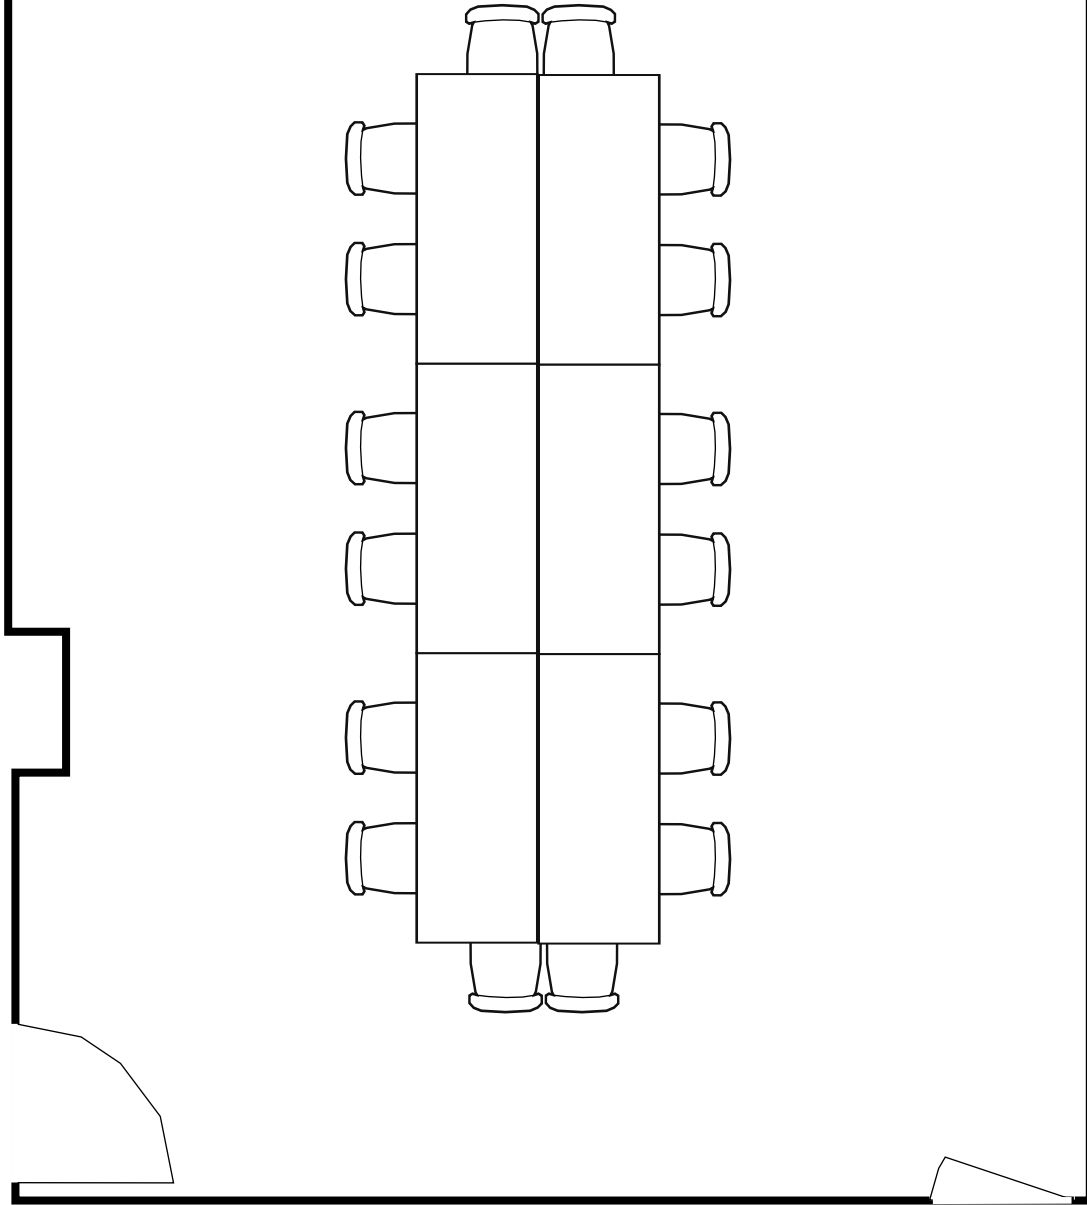

screen

Classroom Max - 40

Birmingham Jefferson Convention Complex 40 seats 20 tables
0 booths

Room Plan Name: Forum C - Classroom

Forum C

screen

U-Shape Max - 24

Birmingham Jefferson Convention Complex

24 seats 8 tables
0 booths

Room Plan Name: Forum C - U-Shape

Forum C

screen

Banquet Max - 48

projection room

Birmingham Jefferson Convention Complex

48 seats 6 tables
0 booths

Room Plan Name: Forum C - Banquet

Forum D

screen

Conference Max - 16

projection room

Birmingham Jefferson Convention Complex

16 seats 6 tables
0 booths

Room Plan Name: Forum D - Conference

Forum D

screen

Theatre Max - 35

projection room

Birmingham Jefferson Convention Complex

35 seats 0 tables
0 booths

Room Plan Name: Forum D - Theatre

Forum D