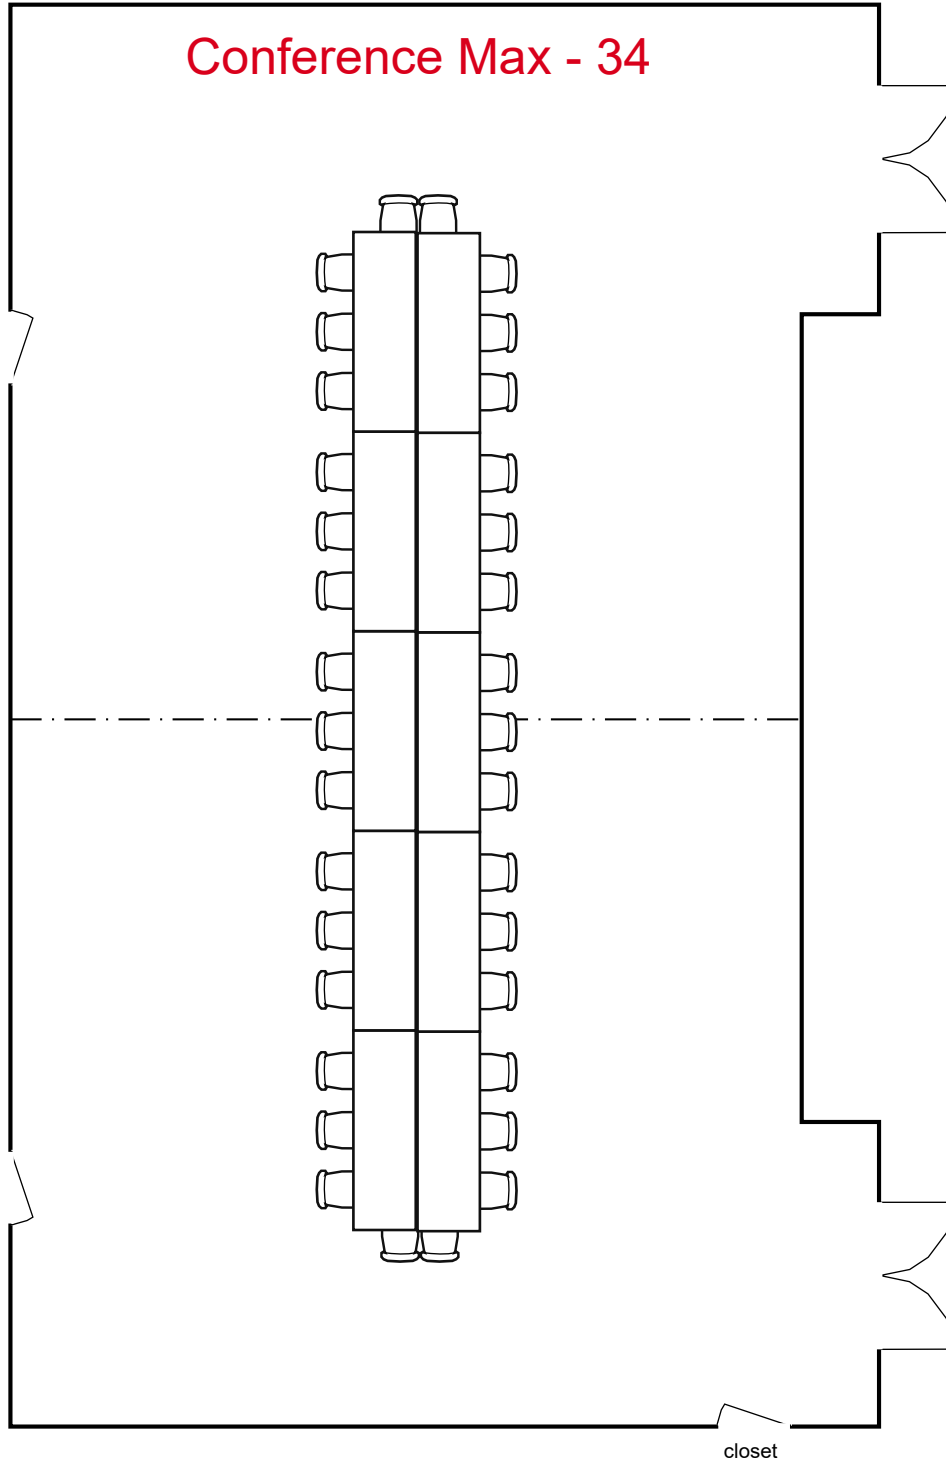

Birmingham Jefferson Convention Complex

15 seats 5 tables
0 booths

Room Plan Name: Forum F - U-Shape

Forum F

Banquet Max - 16

projection room

Birmingham Jefferson Convention Complex

16 seats 2 tables
0 booths

Room Plan Name: Forum F - Banquet

Forum

3rd

Floor

Birmingham Jefferson Convention Complex 216 seats 2 tables
0 booths

Room Plan Name: FORUM G-I - Theatre

Birmingham Jefferson Convention Complex 96 seats 50 tables
0 booths

Room Plan Name: Forum G-I - Classroom

Birmingham Jefferson Convention Comp... 144 seats 20 tables
0 booths

Room Plan Name: Forum G-I - Banquet

Forum I
Forum H

Conference Max - 34

Birmingham Jefferson Convention Complex 34 seats 10 tables
0 booths

Room Plan Name: Forum H-I - Conference

Forum I
Forum H

Theatre Max - 132

Birmingham Jefferson Convention Complex 132 seats 0 tables
0 booths

Room Plan Name: Forum H-I - Theatre

Forum I
Forum H

Classroom Max - 72