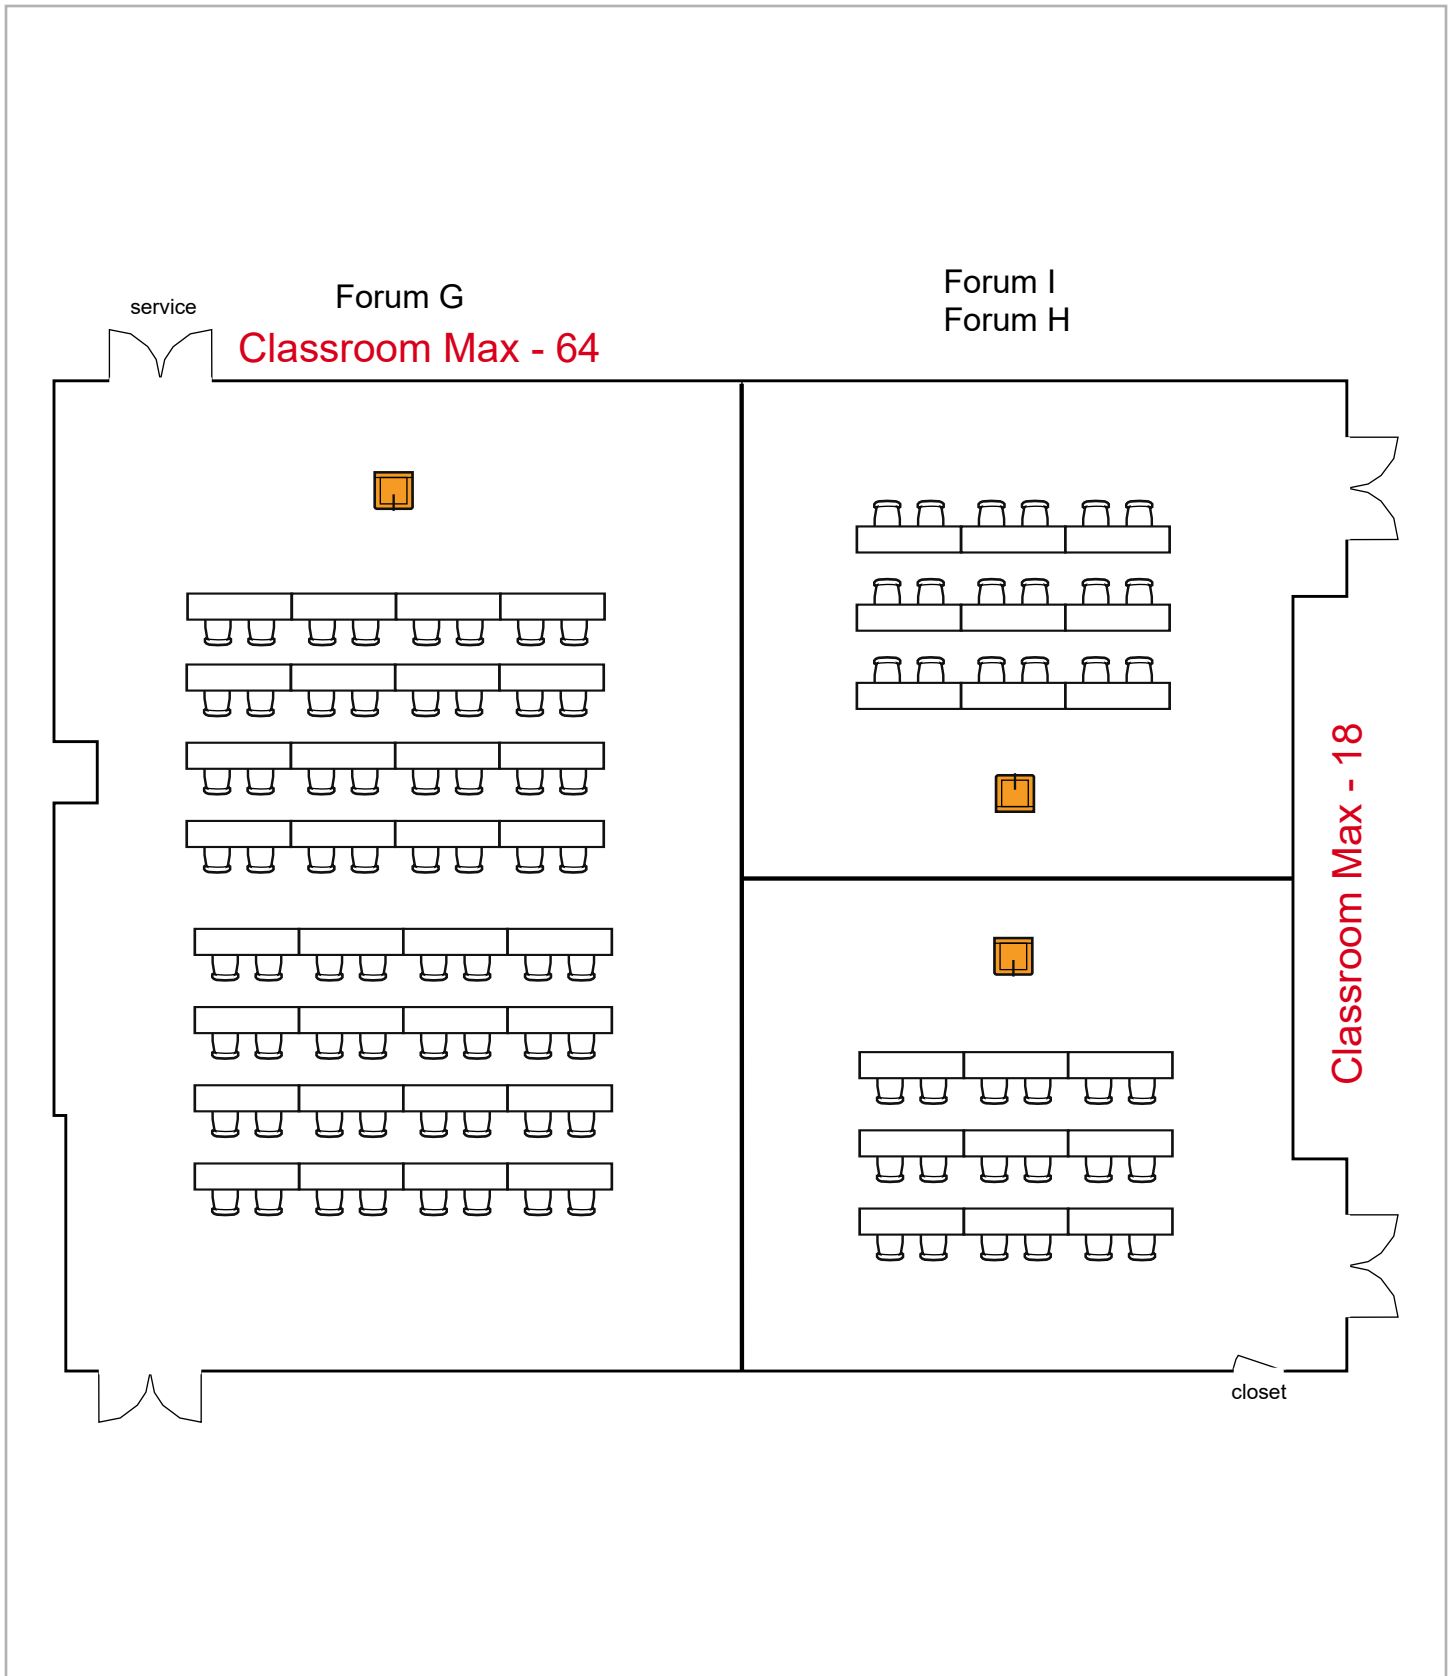

Room Plan Name: Forum H-I - Conference

Forum I
Forum H

Theatre Max - 132

Birmingham Jefferson Convention Complex 132 seats 0 tables
0 booths

Room Plan Name: Forum H-I - Theatre

Forum I
Forum H

Classroom Max - 72

closet

Birmingham Jefferson Convention Complex 72 seats 24 tables
0 booths

Room Plan Name: Forum H-I - Classroom

Forum I
Forum H

U-Shape Max - 36

Birmingham Jefferson Convention Complex 36 seats 12 tables
0 booths

Room Plan Name: Forum H-I - U-Shape

Forum I
Forum H

Banquet Max - 80

Birmingham Jefferson Convention Complex 80 seats 10 tables
0 booths

Room Plan Name: Forum H-I - Banquet

Birmingham Jefferson Convention Complex 268 seats 0 tables
0 booths

Room Plan Name: Forum GHI - Theatre

Birmingham Jefferson Convention Comp... 100 seats 50 tables
0 booths

Room Plan Name: Forum GHI - Classroom

Birmingham Jefferson Convention Complex 66 seats 18 tables
0 booths