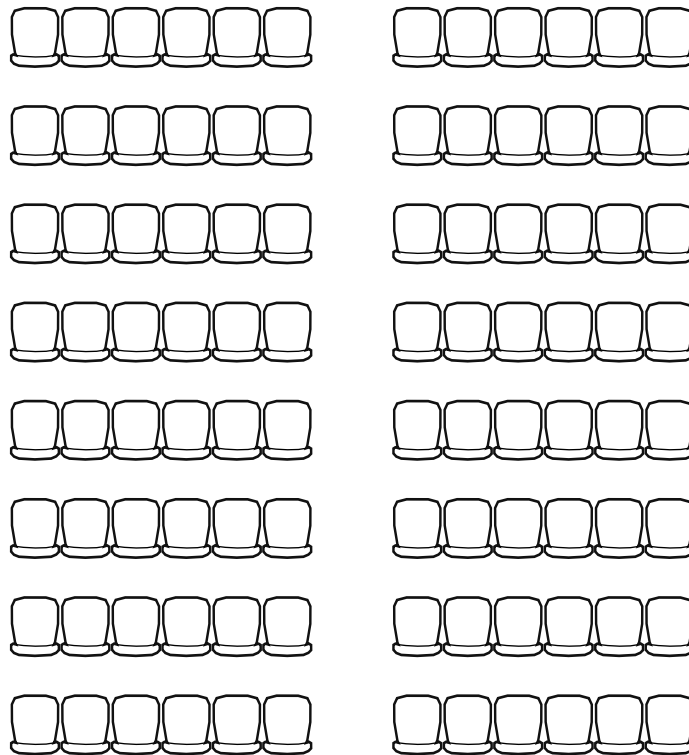

Birmingham Jefferson Convention Complex 45 seats 15 tables
0 booths

Room Plan Name: Forum A-B - U-Shape

Birmingham Jefferson Convention Comp... 160 seats 20 tables
0 booths

Room Plan Name: Forum A-B - Banquet

Birmingham Jefferson Convention Complex 337 seats 0 tables
0 booths

Room Plan Name: Forum AB - Theatre

Birmingham Jefferson Convention Complex 80 seats 24 tables
0 booths

Room Plan Name: Forum AB - Conference

Birmingham Jefferson Convention Comp... 112 seats 56 tables
0 booths

Room Plan Name: Forum AB - Classroom

Birmingham Jefferson Convention Complex 72 seats 24 tables
0 booths

Room Plan Name: Forum AB - U-Shape

Birmingham Jefferson Convention Comp... 128 seats 16 tables
0 booths

Room Plan Name: Forum AB - Banquet

Forum C

screen

Theatre Max - 96

projection room

Birmingham Jefferson Convention Complex

96 seats 0 tables
0 booths