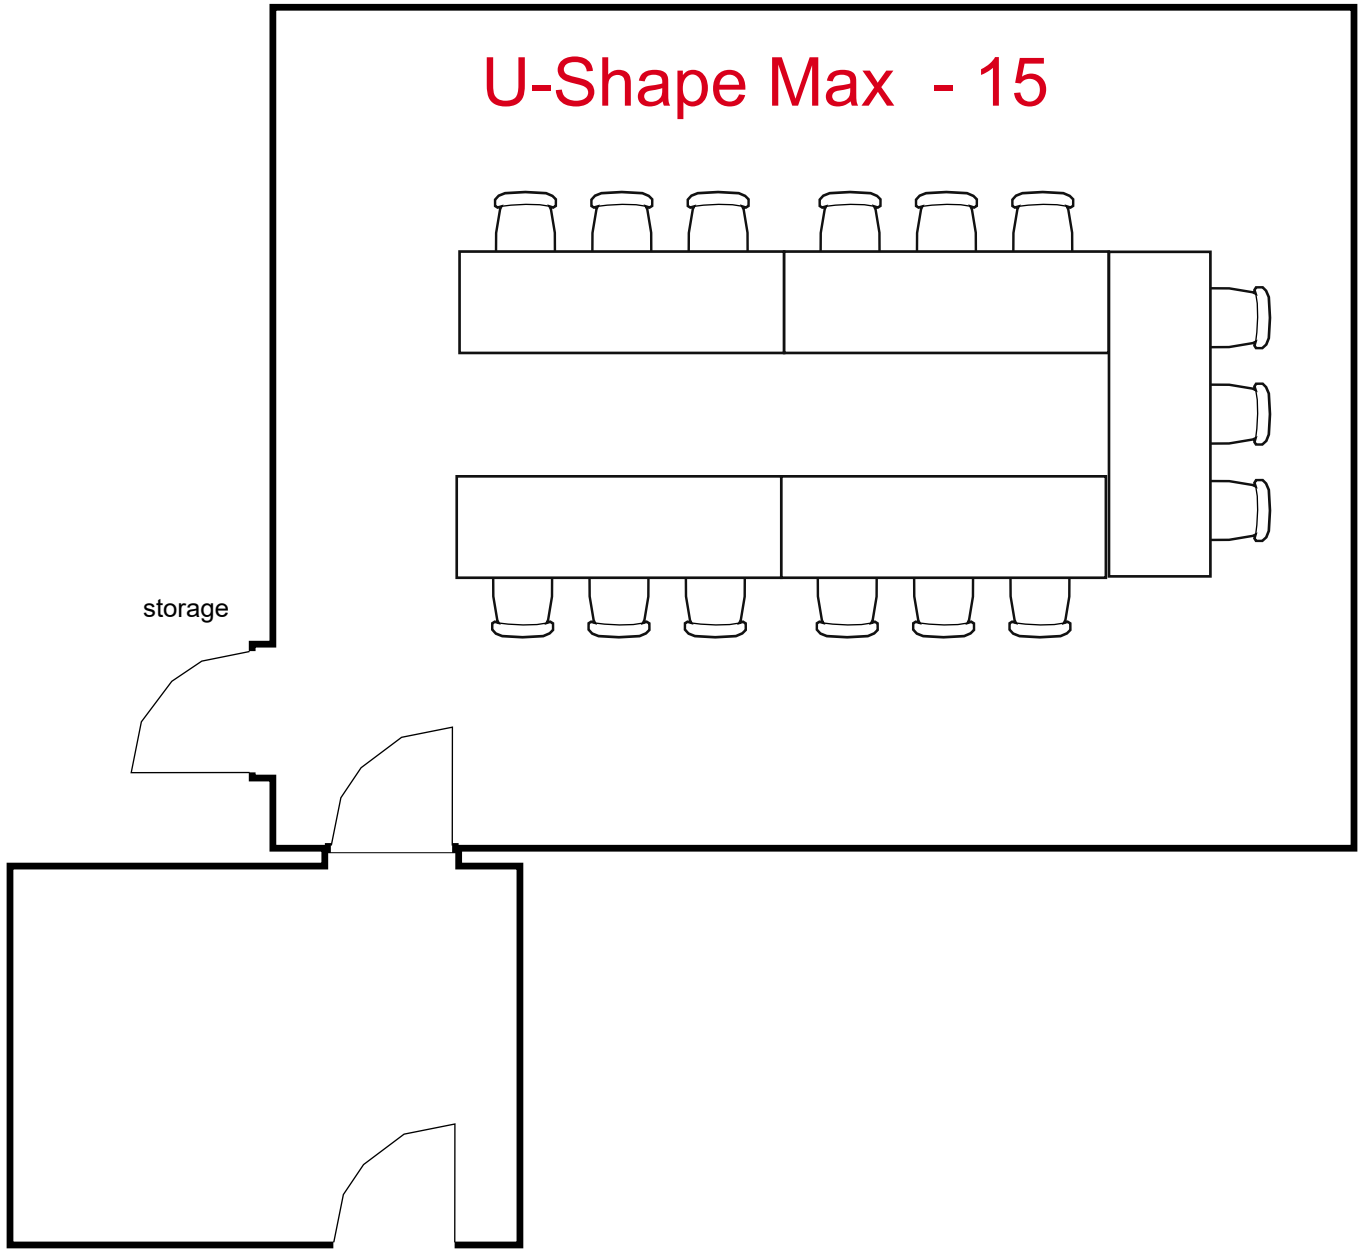

Room Plan Name: Forum JK - Theatre

Birmingham Jefferson Convention Comp... 134 seats 69 tables
0 booths

Room Plan Name: Forum JK - Classroom

Birmingham Jefferson Convention Comp... 184 seats 25 tables
0 booths

Room Plan Name: Forum JK - Banquet

Forum L

Conference Max - 16

Birmingham Jefferson Convention Complex

16 seats 6 tables
0 booths

Room Plan Name: Forum L - Conference

Forum L Theatre Max - 31

Birmingham Jefferson Convention Complex

31 seats 0 tables
0 booths

Room Plan Name: Forum L - Theatre

Forum L

Classroom Max - 12

storage

Birmingham Jefferson Convention Complex

12 seats 6 tables
0 booths

Room Plan Name: Forum L - Classroom

Forum L

U-Shape Max - 15

Birmingham Jefferson Convention Complex

15 seats 5 tables
0 booths

Room Plan Name: Forum L - U-Shape

Forum L **Banquet Max - 24**

Birmingham Jefferson Convention Complex

24 seats 3 tables
0 booths