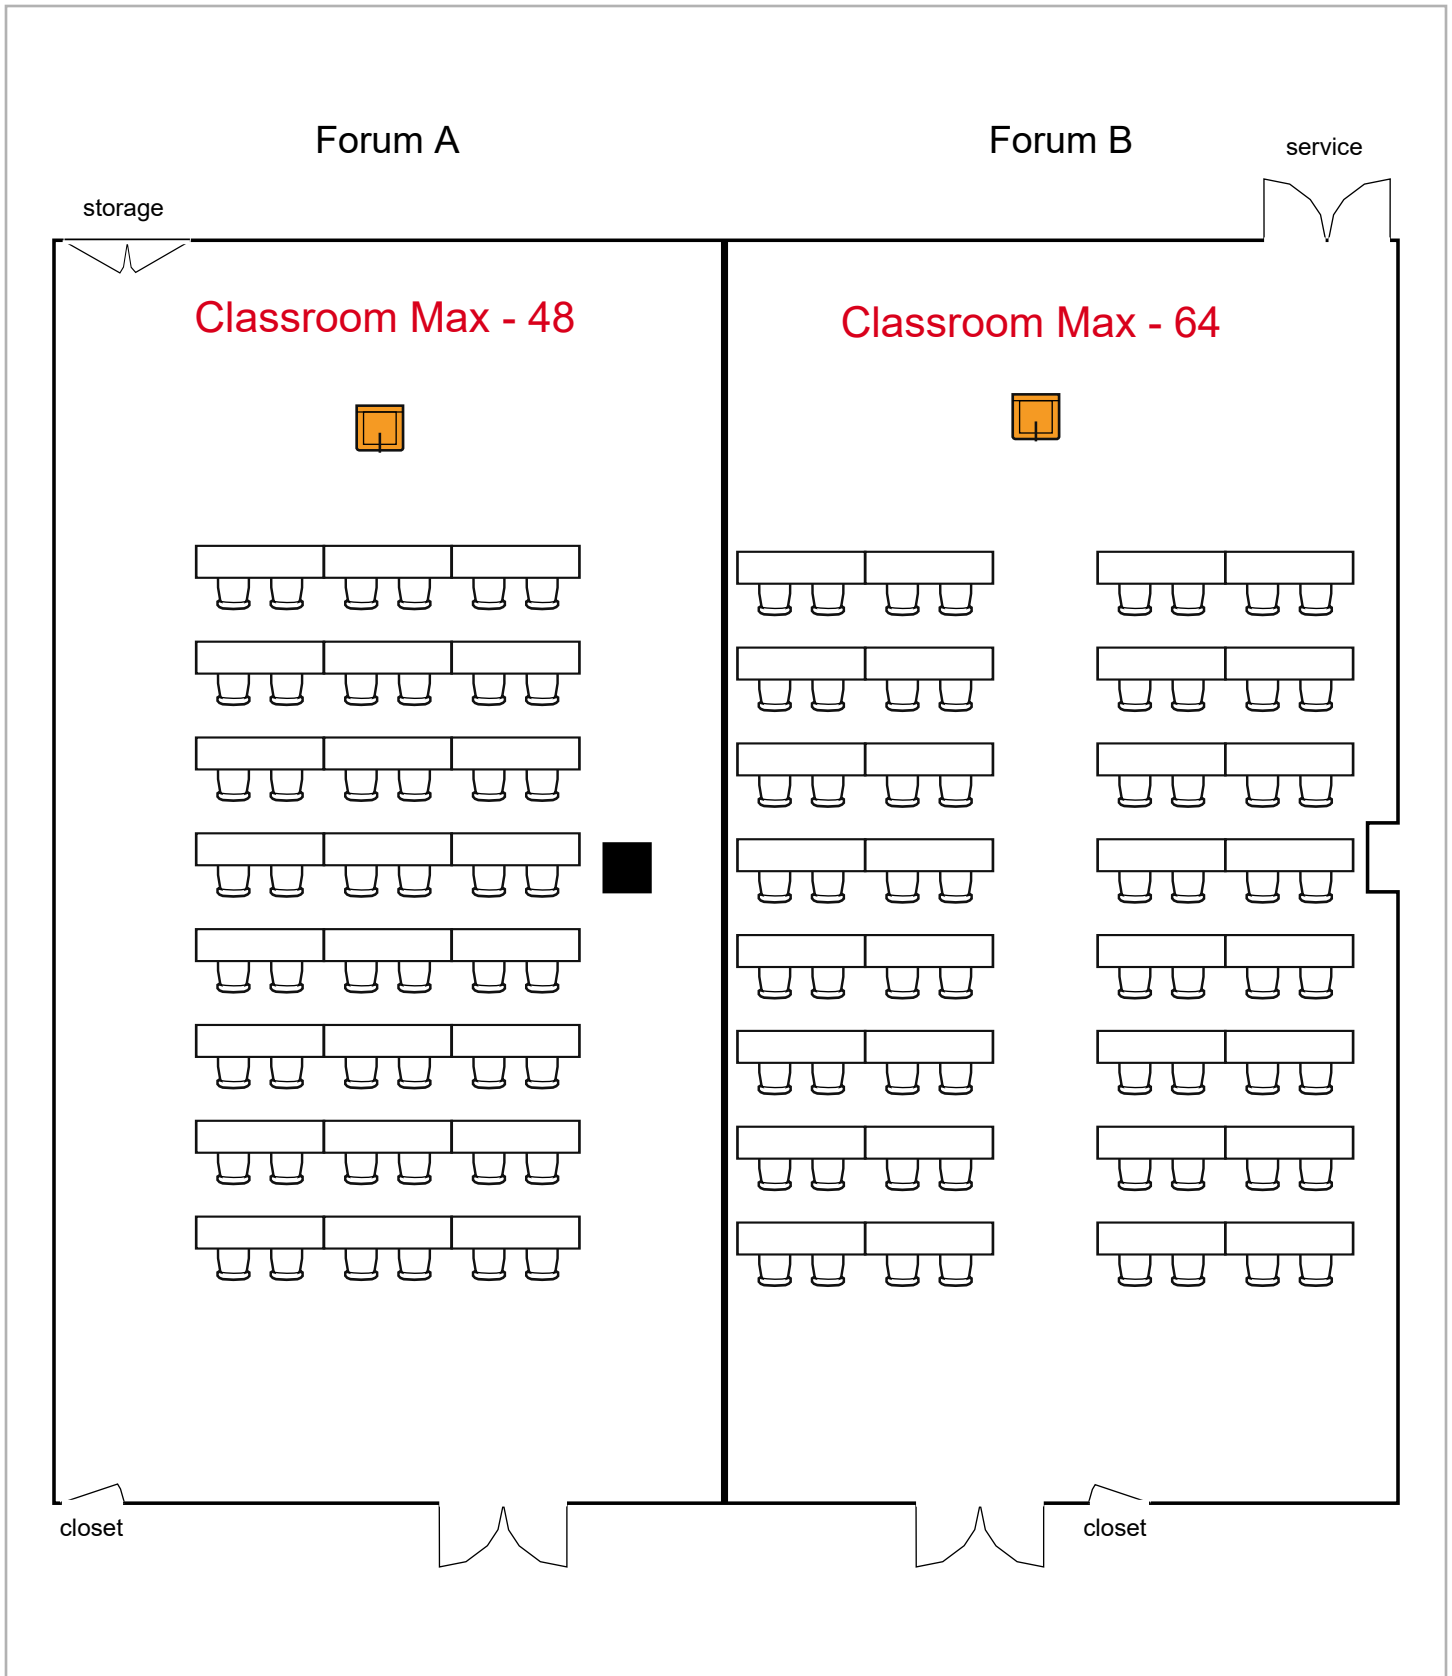

Forum

2nd

Floor

Birmingham Jefferson Convention Complex 211 seats 2 tables
0 booths

Room Plan Name: Forum A-B - Theatre

Birmingham Jefferson Convention Complex 68 seats 36 tables
0 booths

Room Plan Name: Forum A-B - Classroom

Birmingham Jefferson Convention Complex 45 seats 15 tables
0 booths

Room Plan Name: Forum A-B - U-Shape

Birmingham Jefferson Convention Comp... 160 seats 20 tables
0 booths

Room Plan Name: Forum A-B - Banquet

Birmingham Jefferson Convention Complex 337 seats 0 tables
0 booths

Room Plan Name: Forum AB - Theatre

Birmingham Jefferson Convention Complex 80 seats 24 tables
0 booths

Room Plan Name: Forum AB - Conference

Room Plan Name: Forum C - Theatre

Forum C

screen

Conference Max - 28

Birmingham Jefferson Convention Complex

28 seats 8 tables
0 booths

Room Plan Name: Forum C - Conference

Forum C