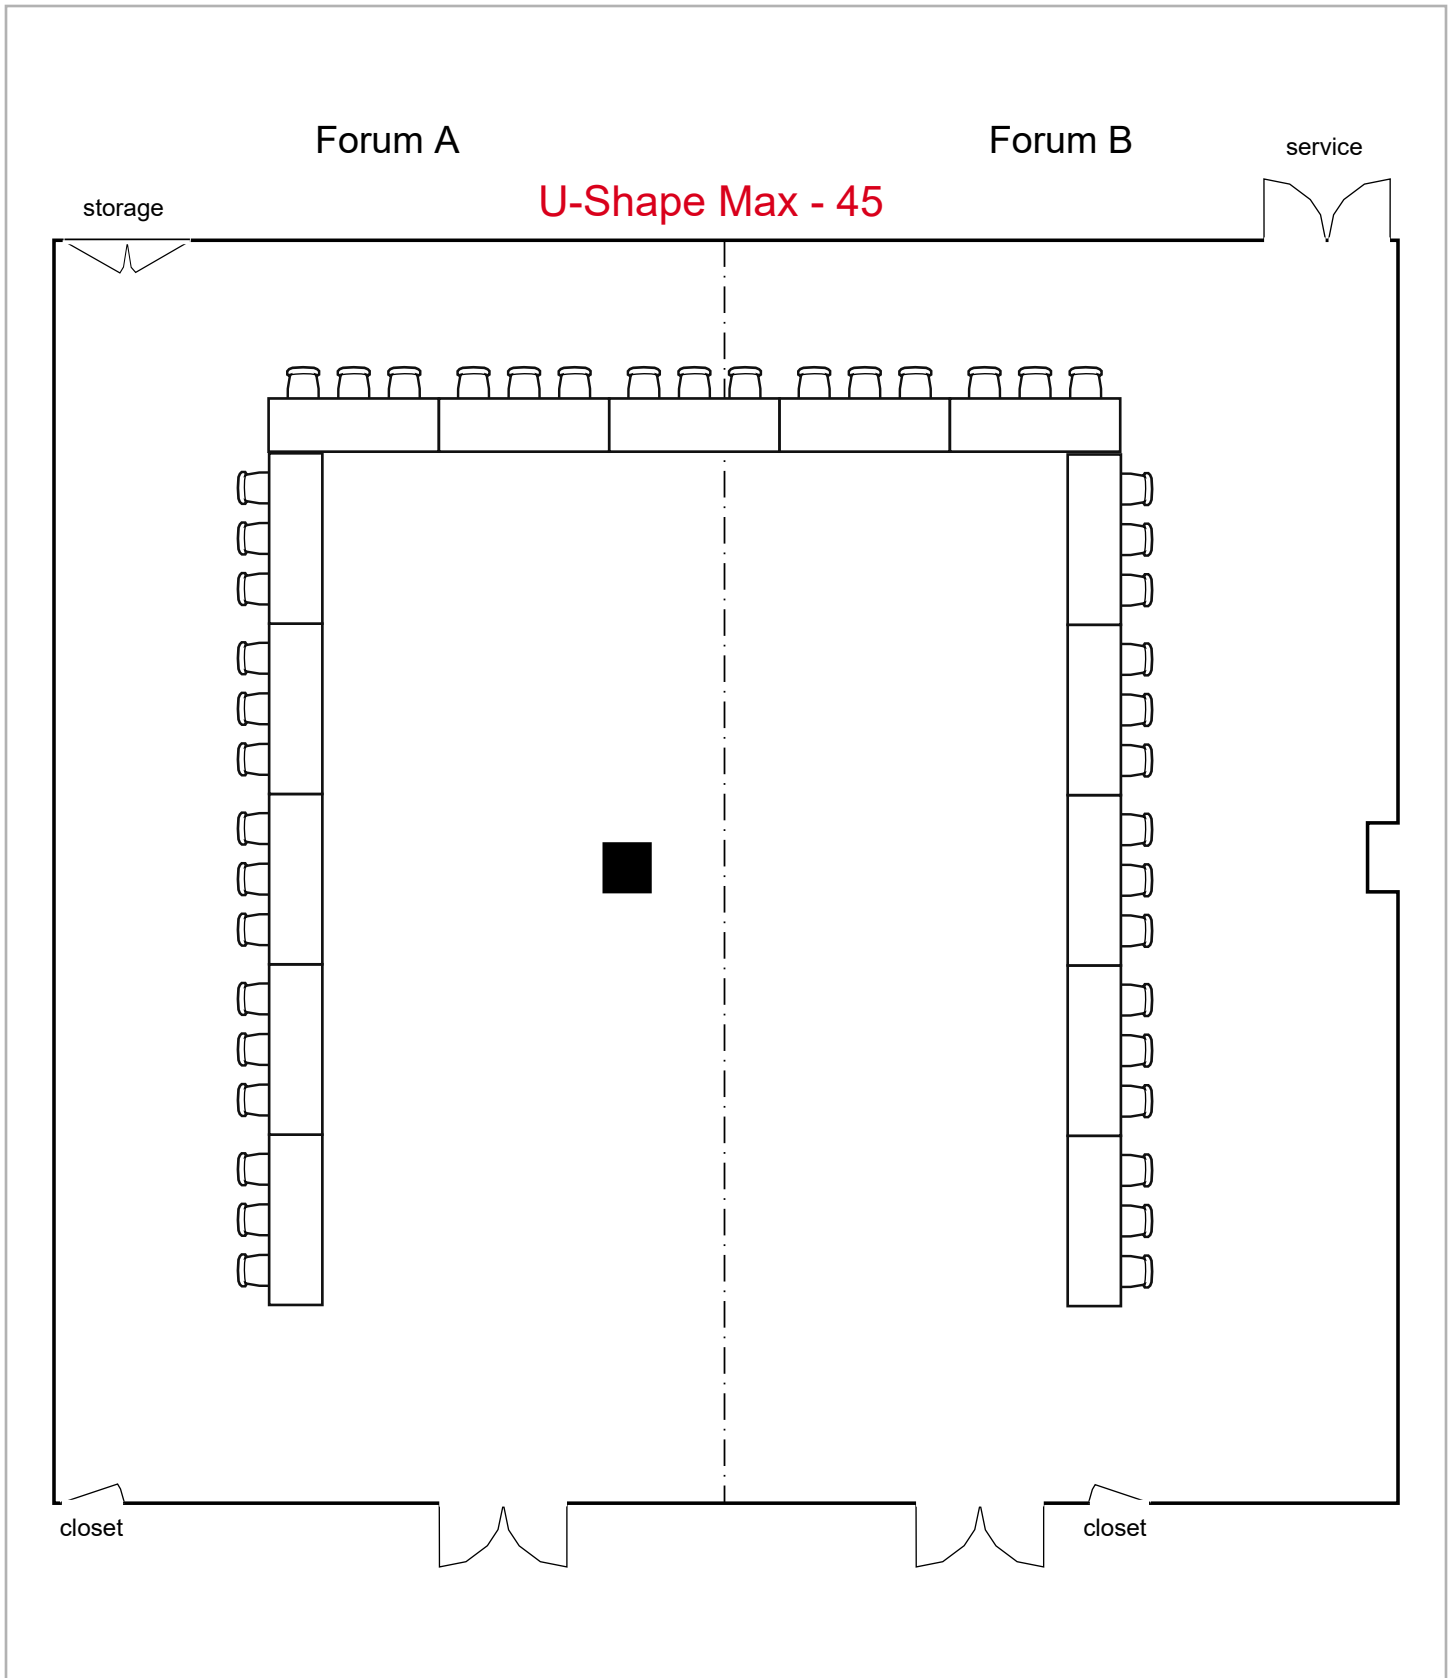

Forum

2nd

Floor

Birmingham Jefferson Convention Complex 211 seats 2 tables
0 booths

Room Plan Name: Forum A-B - Theatre

Birmingham Jefferson Convention Complex 68 seats 36 tables
0 booths

Room Plan Name: Forum A-B - Classroom

Birmingham Jefferson Convention Complex 45 seats 15 tables
0 booths

Room Plan Name: Forum A-B - U-Shape

Birmingham Jefferson Convention Comp... 160 seats 20 tables
0 booths

Room Plan Name: Forum A-B - Banquet

Birmingham Jefferson Convention Complex 337 seats 0 tables
0 booths

Room Plan Name: Forum AB - Theatre

Birmingham Jefferson Convention Complex 80 seats 24 tables
0 booths

Room Plan Name: Forum AB - Conference