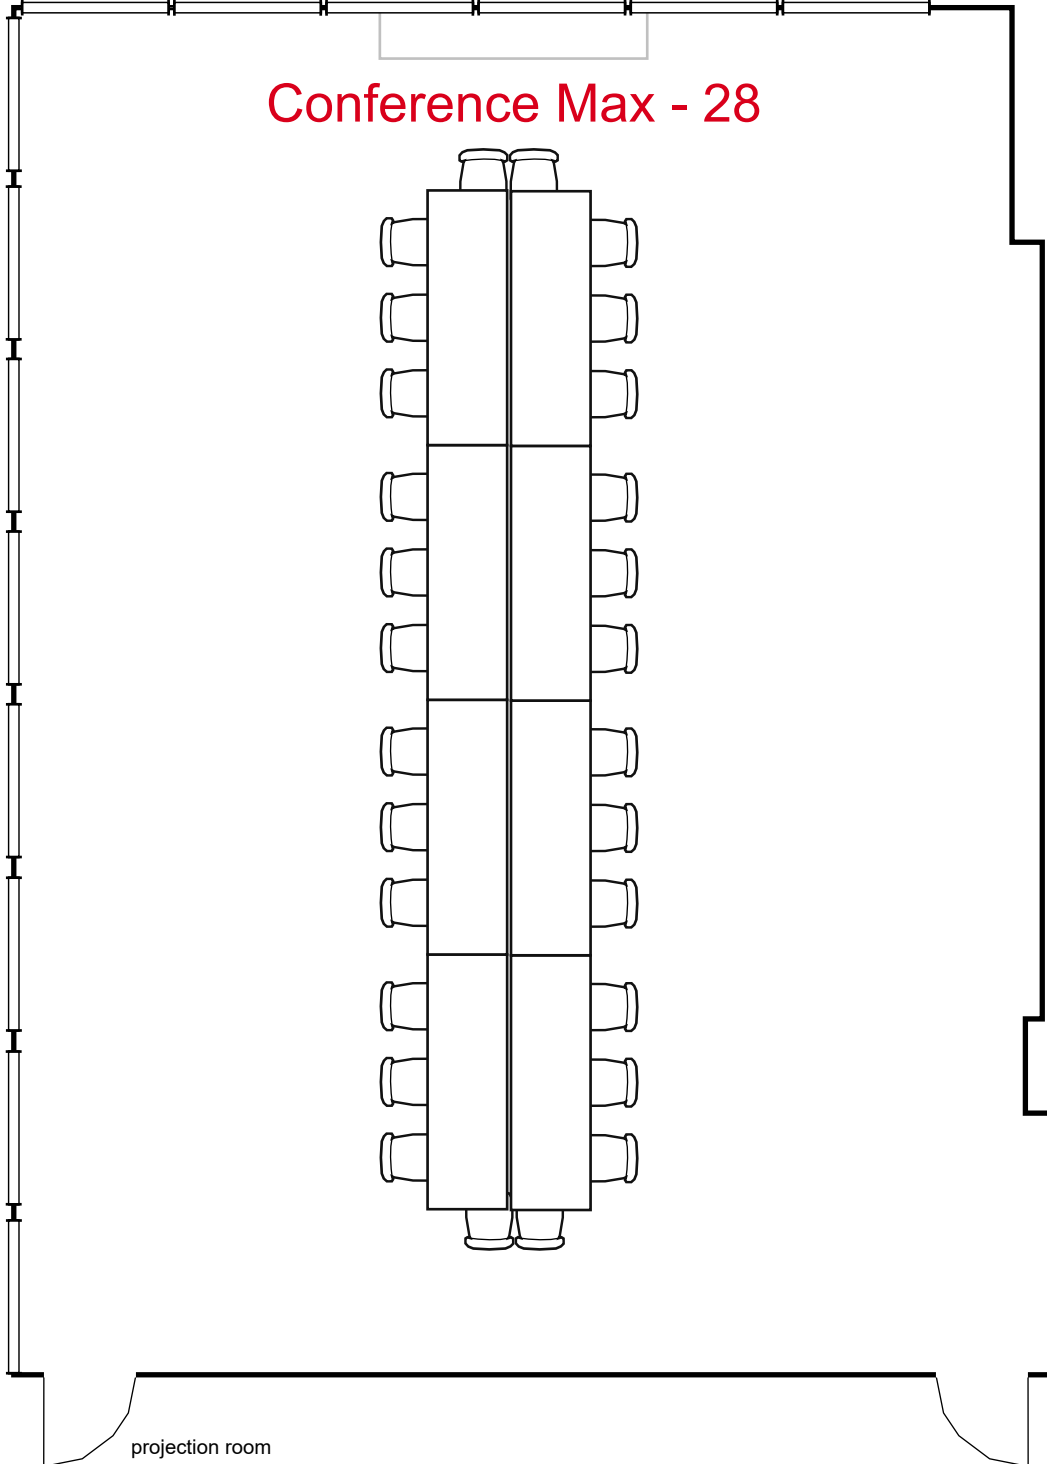

Forum

2nd

Floor

Birmingham Jefferson Convention Complex 211 seats 2 tables
0 booths

Room Plan Name: Forum A-B - Theatre

Birmingham Jefferson Convention Complex 68 seats 36 tables
0 booths

Room Plan Name: Forum A-B - Classroom

Birmingham Jefferson Convention Comp... 112 seats 56 tables
0 booths

Room Plan Name: Forum AB - Classroom

Birmingham Jefferson Convention Complex 72 seats 24 tables
0 booths

Room Plan Name: Forum AB - U-Shape

Birmingham Jefferson Convention Comp... 128 seats 16 tables
0 booths

Room Plan Name: Forum AB - Banquet

Forum C

screen

Theatre Max - 96

projection room

Birmingham Jefferson Convention Complex

96 seats 0 tables
0 booths

Room Plan Name: Forum C - Theatre

Forum C

screen

Conference Max - 28

Birmingham Jefferson Convention Complex

28 seats 8 tables
0 booths

Room Plan Name: Forum C - Conference

Forum C