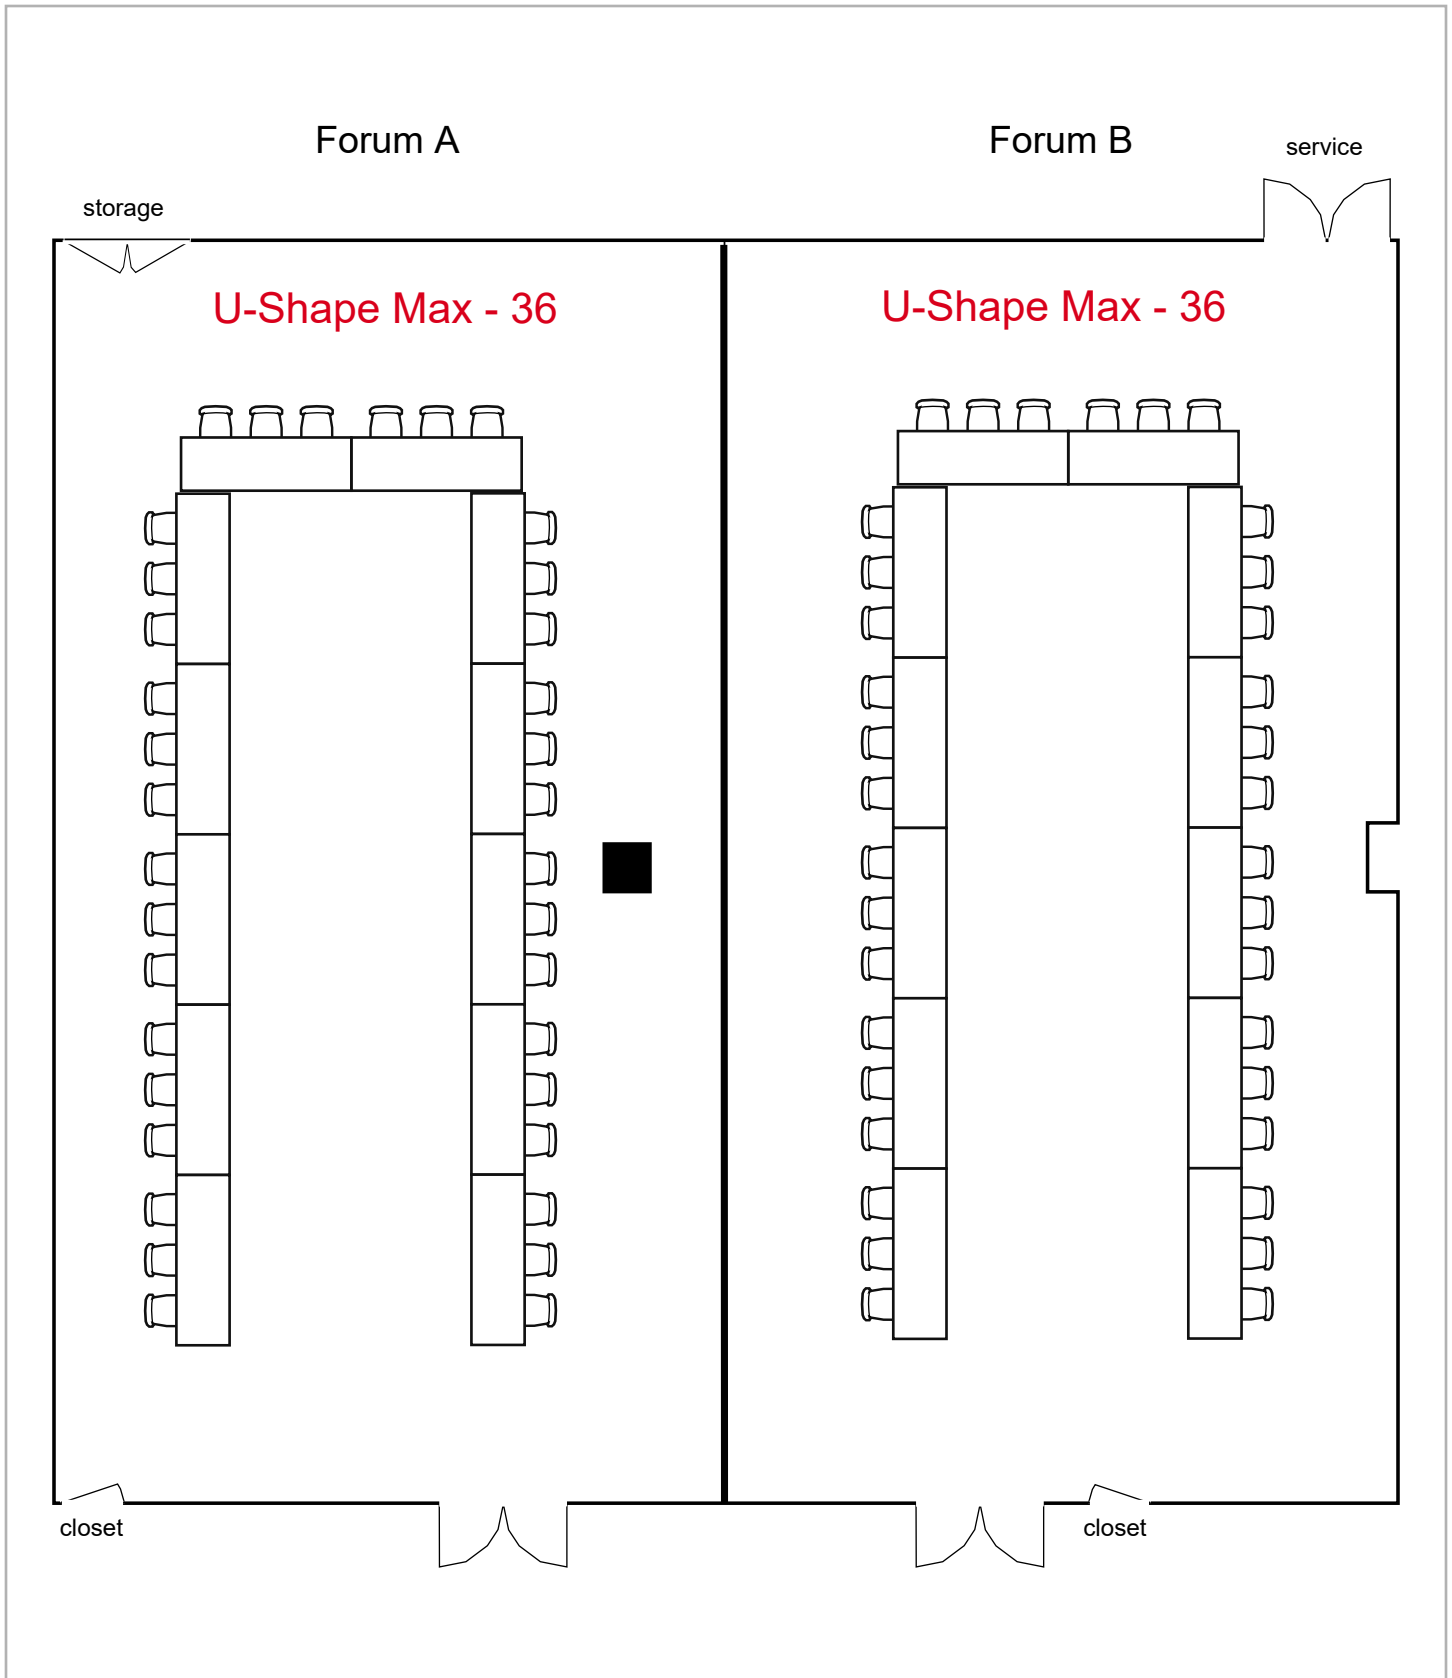

Forum

2nd

Floor

Birmingham Jefferson Convention Complex 211 seats 2 tables
0 booths

Room Plan Name: Forum A-B - Theatre

Birmingham Jefferson Convention Complex 68 seats 36 tables
0 booths

Room Plan Name: Forum A-B - Classroom

Birmingham Jefferson Convention Complex 45 seats 15 tables
0 booths

Room Plan Name: Forum A-B - U-Shape

Birmingham Jefferson Convention Comp... 160 seats 20 tables
0 booths

Room Plan Name: Forum A-B - Banquet

Birmingham Jefferson Convention Complex 337 seats 0 tables
0 booths

Room Plan Name: Forum AB - Theatre

Birmingham Jefferson Convention Complex 80 seats 24 tables
0 booths

Room Plan Name: Forum AB - Conference

Birmingham Jefferson Convention Comp... 112 seats 56 tables
0 booths

Room Plan Name: Forum AB - Classroom

Birmingham Jefferson Convention Complex 72 seats 24 tables
0 booths

Room Plan Name: Forum AB - U-Shape