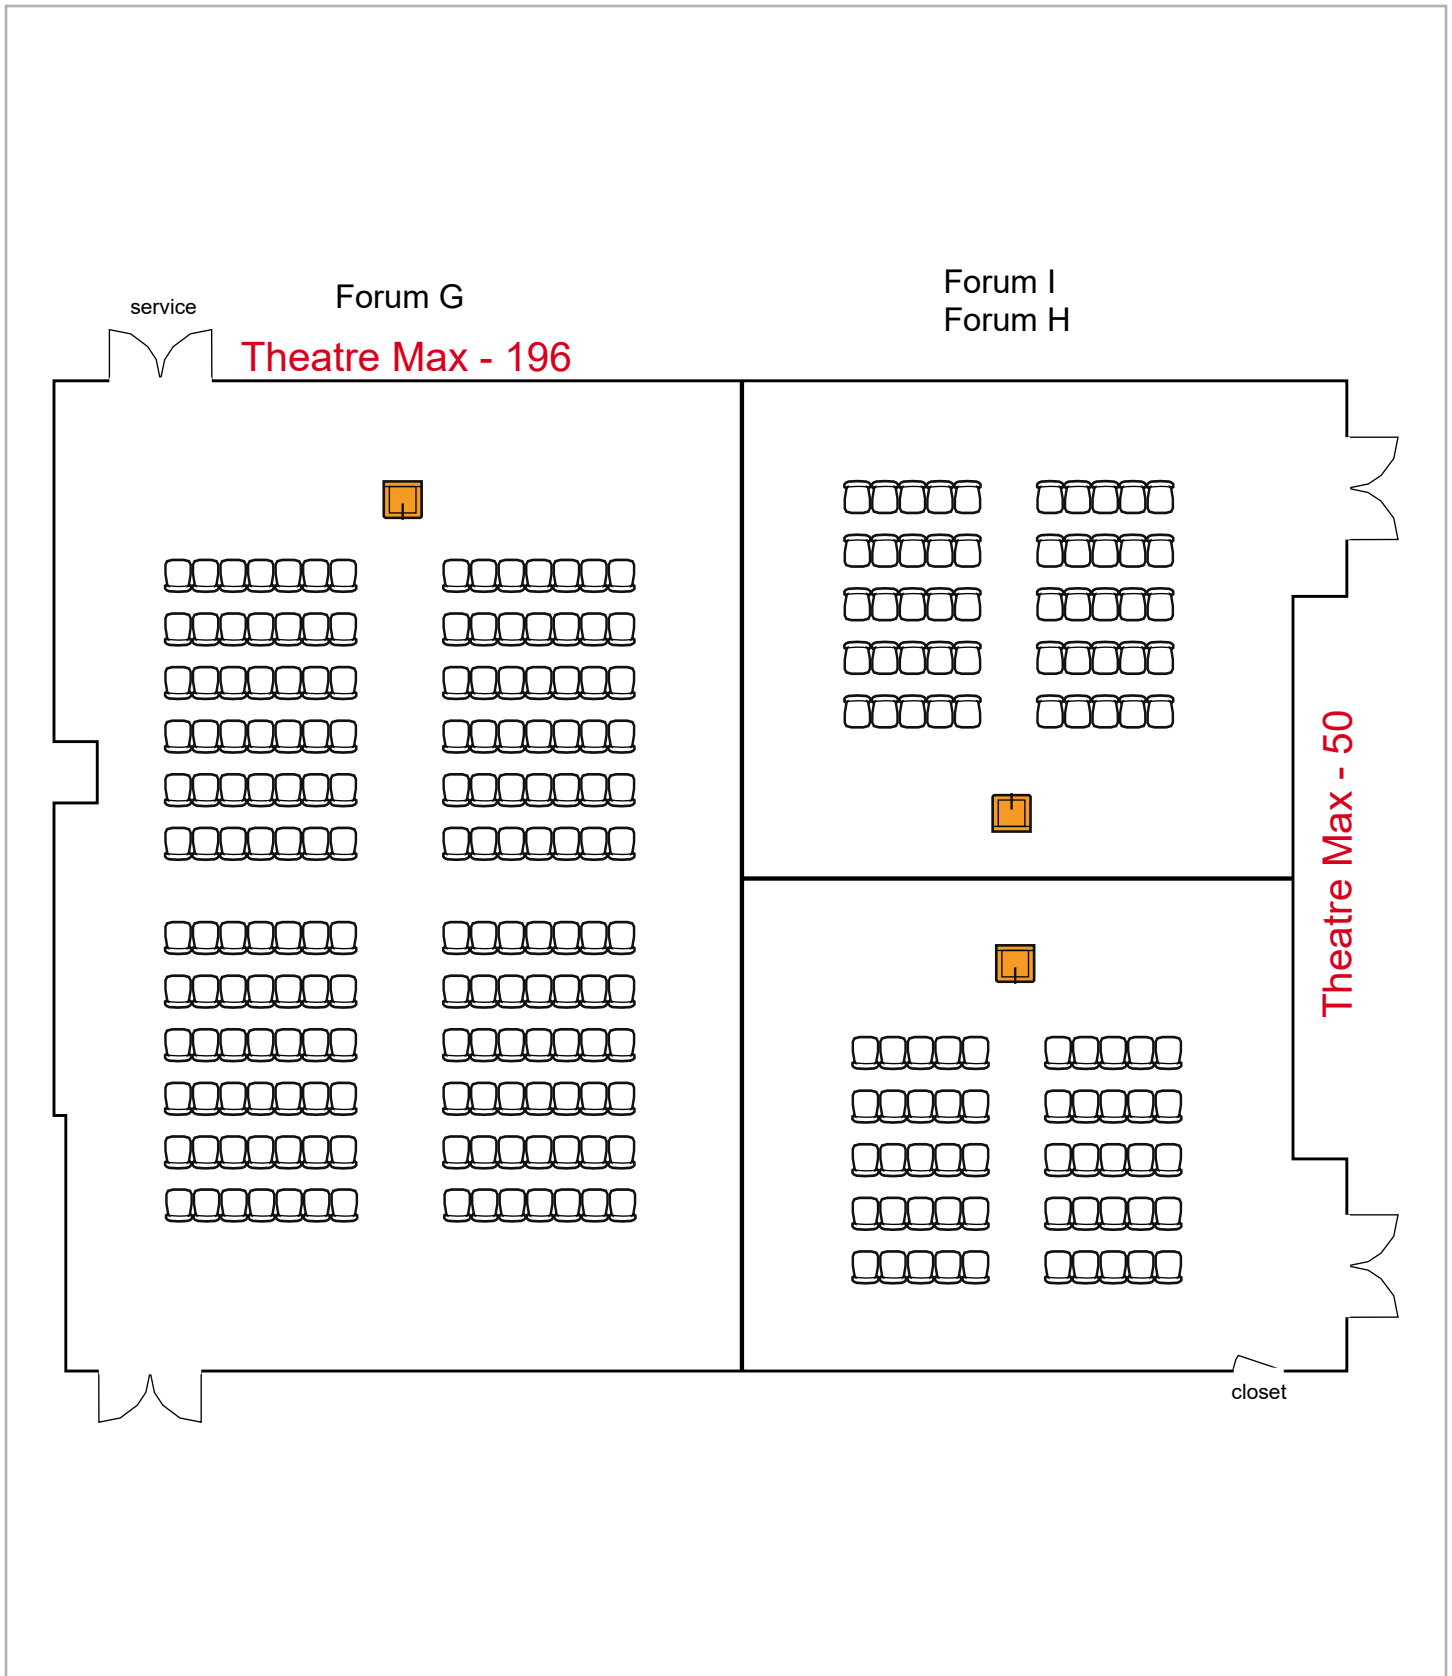

Room Plan Name: Forum H-I - Conference

Forum I
Forum H

Theatre Max - 132

Birmingham Jefferson Convention Complex 132 seats 0 tables
0 booths

Room Plan Name: Forum H-I - Theatre

Forum I
Forum H

Classroom Max - 72

closet

Birmingham Jefferson Convention Complex 72 seats 24 tables
0 booths

Room Plan Name: Forum H-I - Classroom

Forum I
Forum H

U-Shape Max - 36

Birmingham Jefferson Convention Complex 36 seats 12 tables
0 booths

Room Plan Name: Forum H-I - U-Shape

Forum I
Forum H

Banquet Max - 80

Birmingham Jefferson Convention Complex 80 seats 10 tables
0 booths

Room Plan Name: Forum H-I - Banquet

Birmingham Jefferson Convention Complex 268 seats 0 tables
0 booths

Room Plan Name: Forum GHI - Theatre

Birmingham Jefferson Convention Comp... 100 seats 50 tables
0 booths

Room Plan Name: Forum GHI - Classroom

Birmingham Jefferson Convention Complex 66 seats 18 tables
0 booths