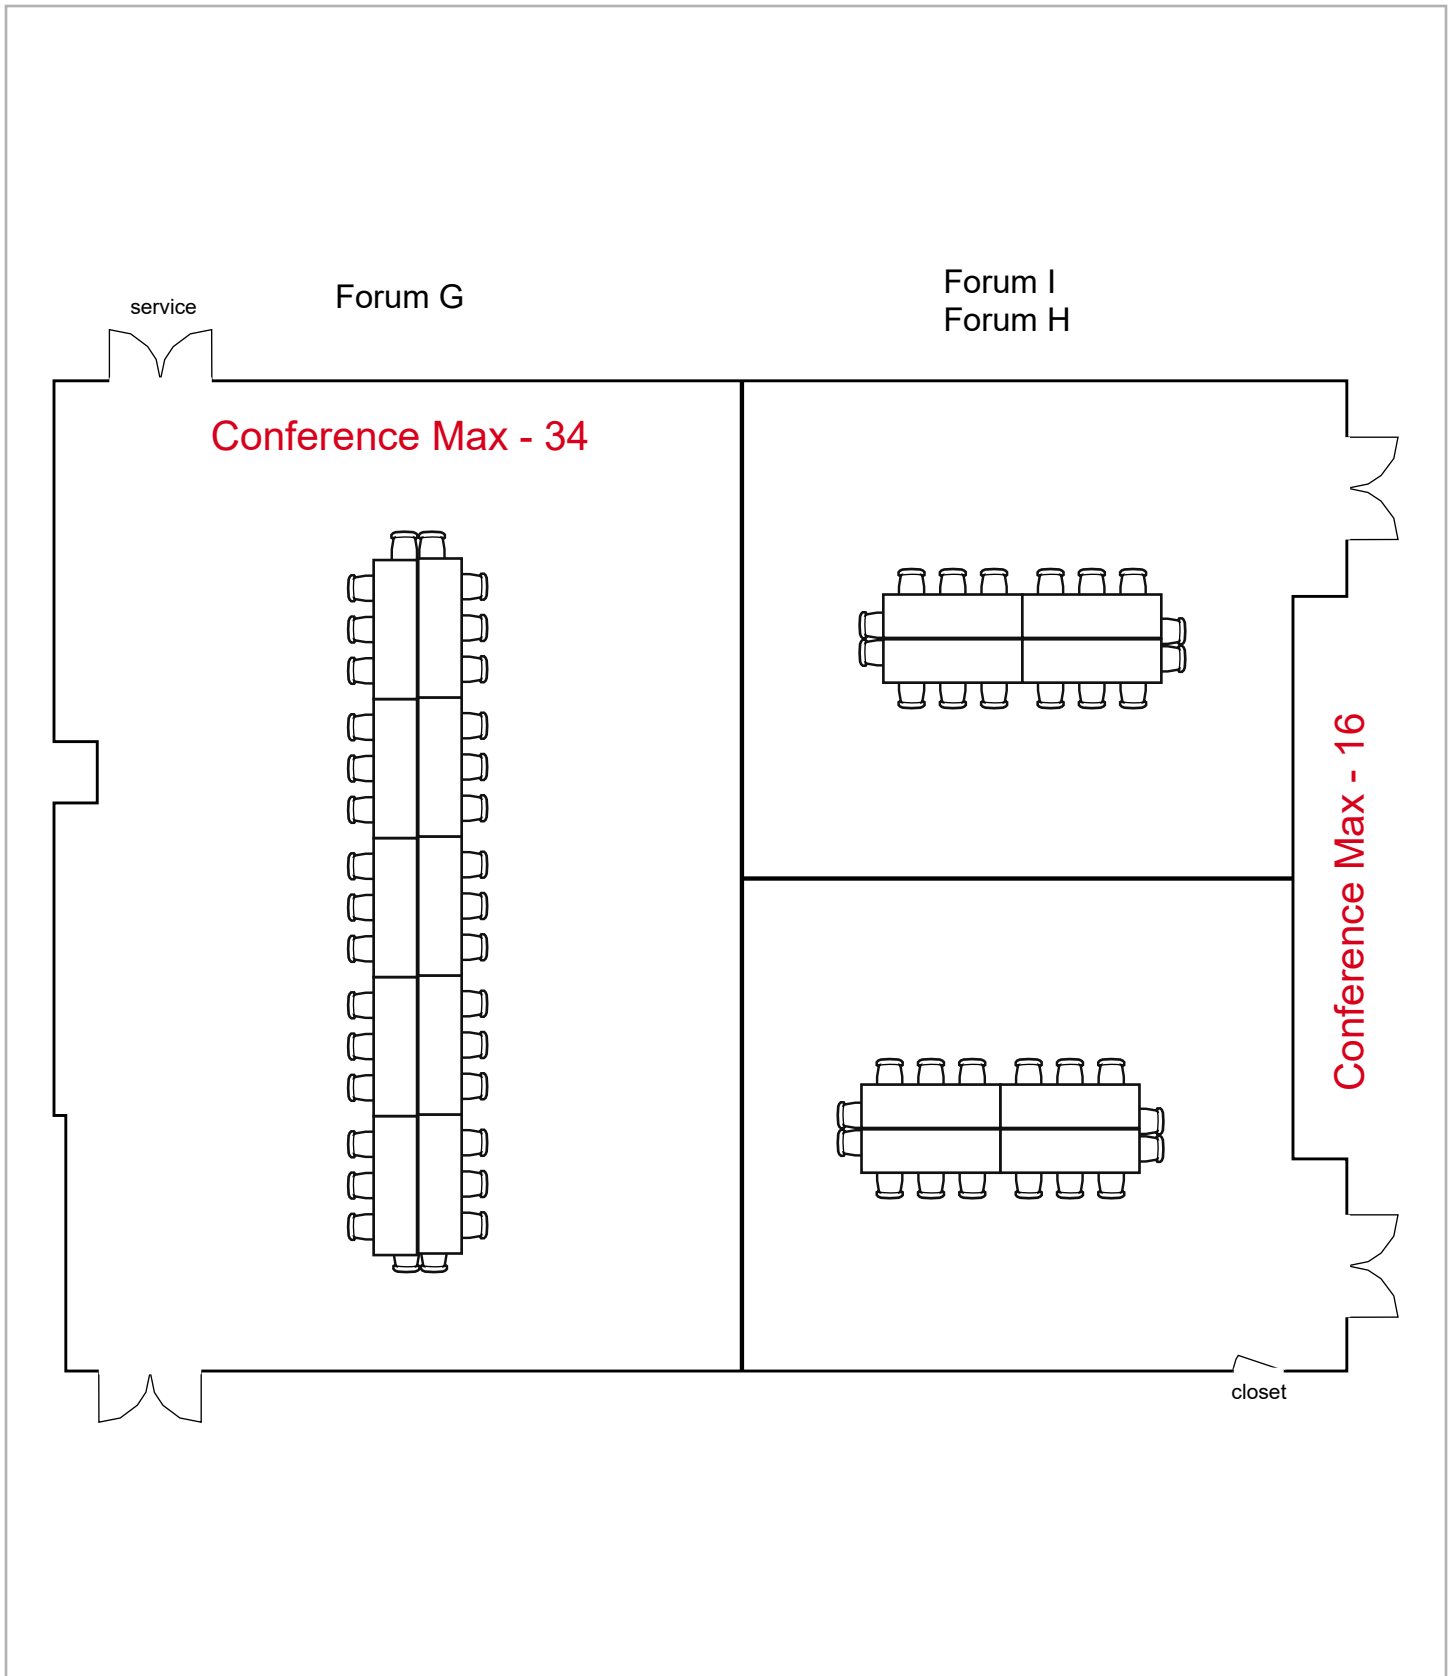

Birmingham Jefferson Convention Complex 66 seats 18 tables
0 booths

Room Plan Name: Forum GHI - Conference