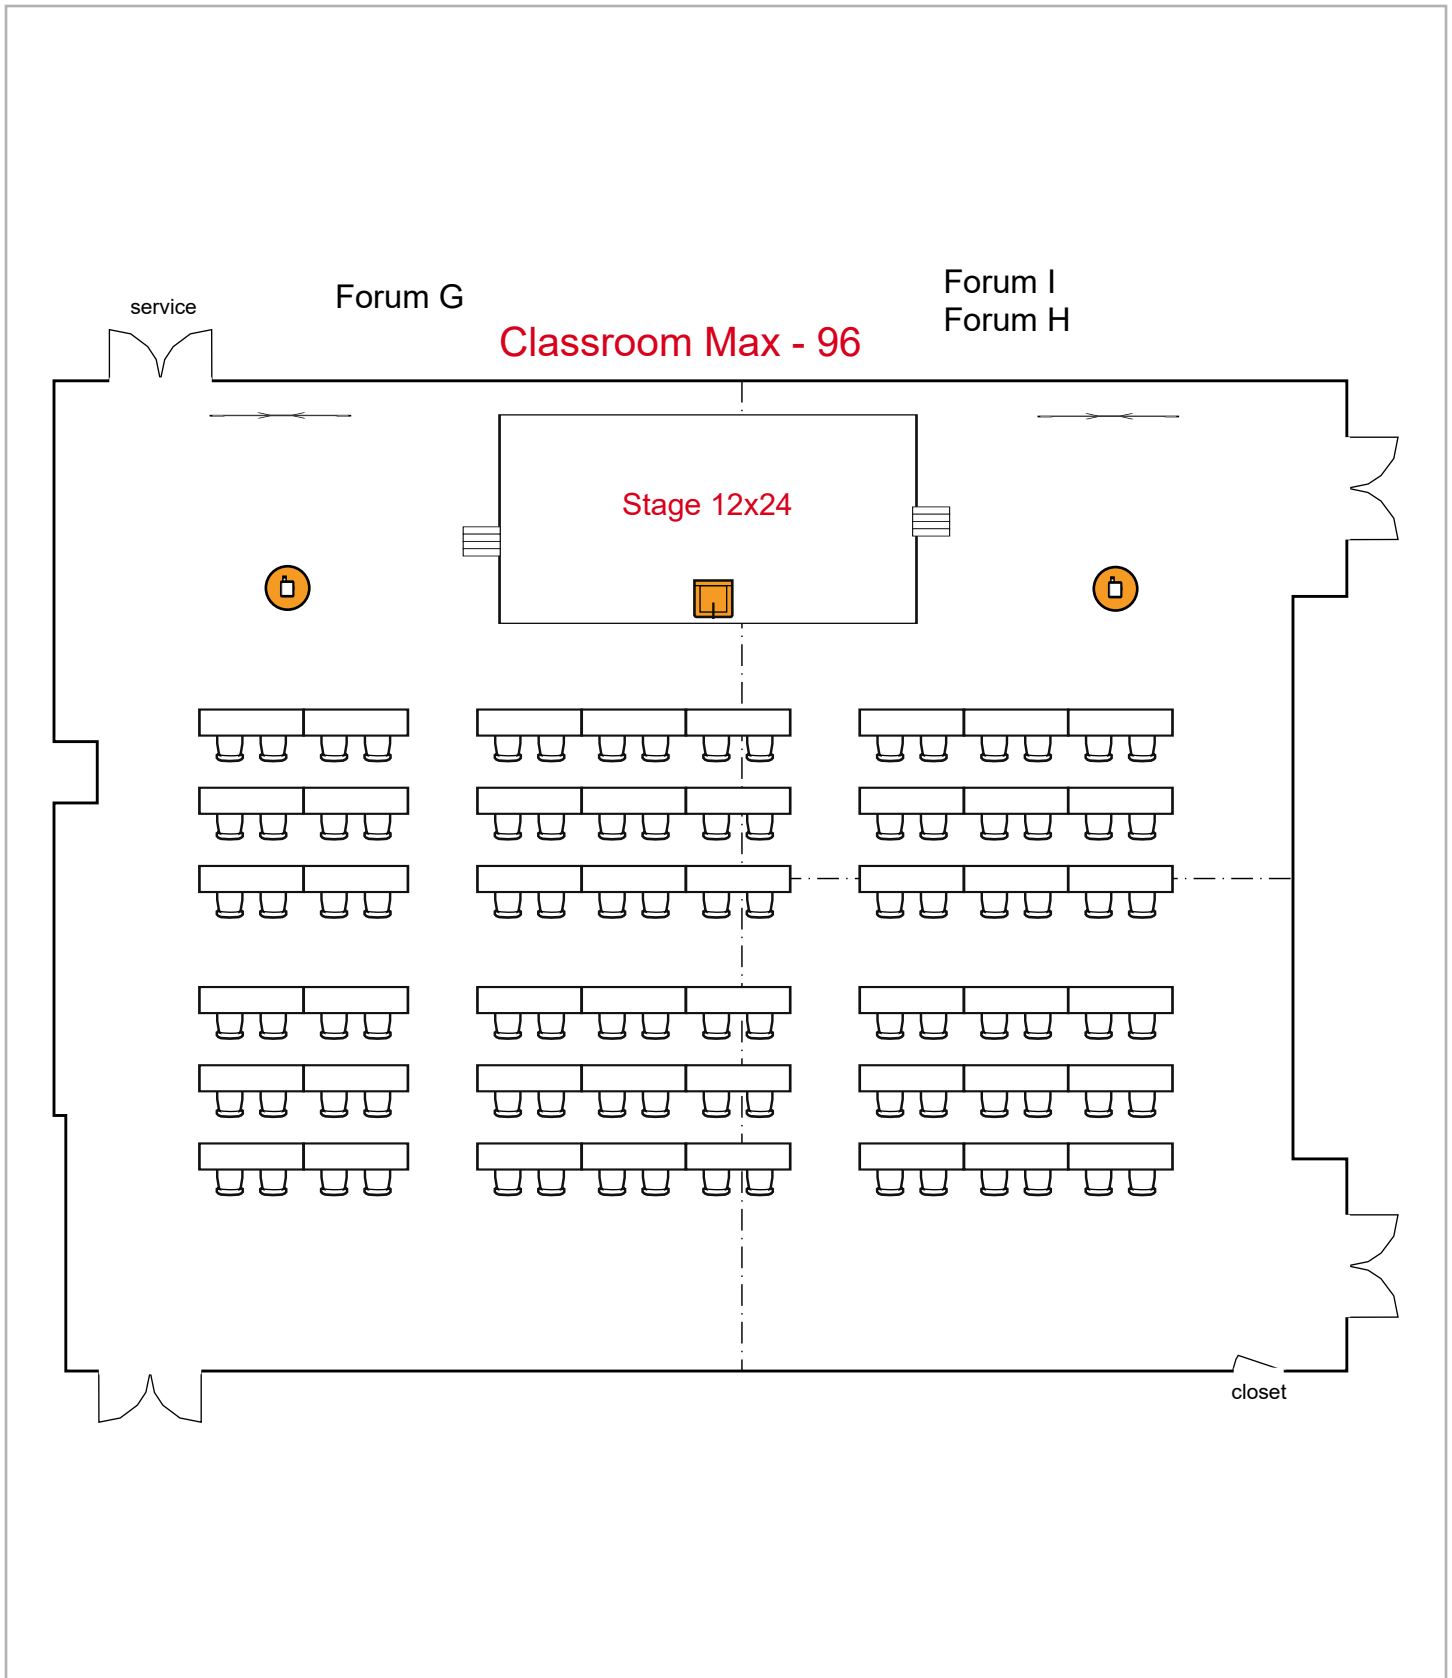

Forum F

projection room

Birmingham Jefferson Convention Complex

12 seats 6 tables
0 booths

Room Plan Name: Forum F - Classroom

Forum F

U-Shape Max - 15

projection room

Birmingham Jefferson Convention Complex

15 seats 5 tables
0 booths

Room Plan Name: Forum F - U-Shape

Forum F

Banquet Max - 16

projection room

Birmingham Jefferson Convention Complex

16 seats 2 tables
0 booths

Room Plan Name: Forum F - Banquet

Forum

3rd

Floor

Birmingham Jefferson Convention Complex 216 seats 2 tables
0 booths

Room Plan Name: FORUM G-I - Theatre

Birmingham Jefferson Convention Complex 96 seats 50 tables
0 booths

Room Plan Name: Forum G-I - Classroom

Birmingham Jefferson Convention Comp... 144 seats 20 tables
0 booths

Room Plan Name: Forum G-I - Banquet

Forum I
Forum H

Conference Max - 34

Birmingham Jefferson Convention Complex 34 seats 10 tables
0 booths