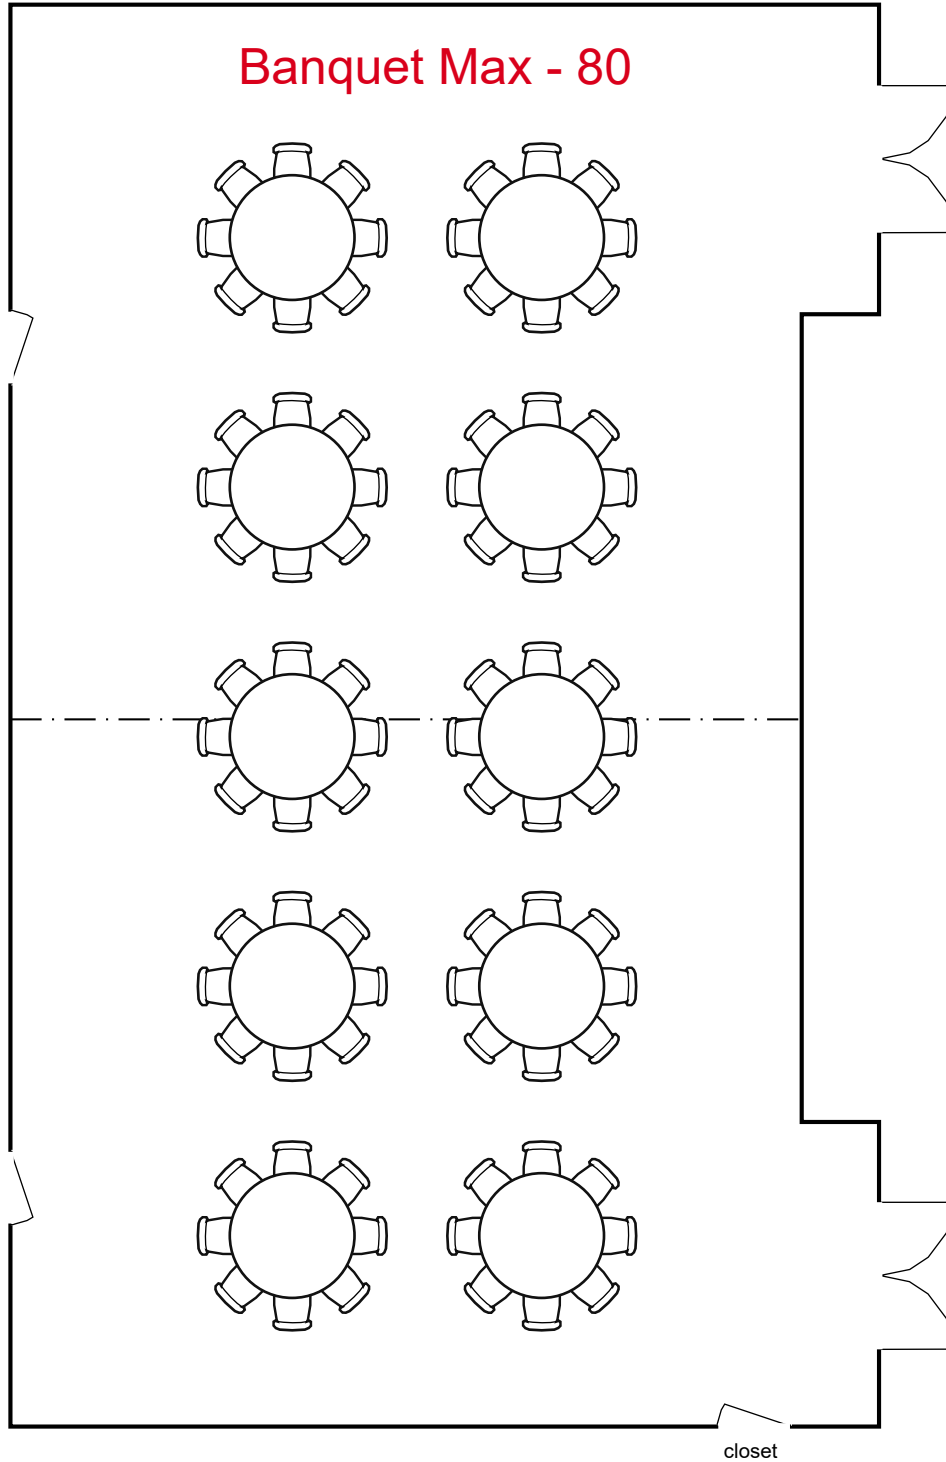

Room Plan Name: Forum G-I - Classroom

Birmingham Jefferson Convention Comp... 144 seats 20 tables
0 booths

Room Plan Name: Forum G-I - Banquet

Forum I
Forum H

Conference Max - 34

Birmingham Jefferson Convention Complex 34 seats 10 tables
0 booths

Room Plan Name: Forum H-I - Conference

Forum I
Forum H

Theatre Max - 132

Birmingham Jefferson Convention Complex 132 seats 0 tables
0 booths

Room Plan Name: Forum H-I - Theatre

Forum I
Forum H

Classroom Max - 72

closet

Birmingham Jefferson Convention Complex 72 seats 24 tables
0 booths

Room Plan Name: Forum H-I - Classroom

Forum I
Forum H

U-Shape Max - 36

Birmingham Jefferson Convention Complex 36 seats 12 tables
0 booths

Room Plan Name: Forum H-I - U-Shape

Forum I
Forum H

Banquet Max - 80

Birmingham Jefferson Convention Complex 80 seats 10 tables
0 booths

Room Plan Name: Forum H-I - Banquet

Birmingham Jefferson Convention Complex 268 seats 0 tables
0 booths