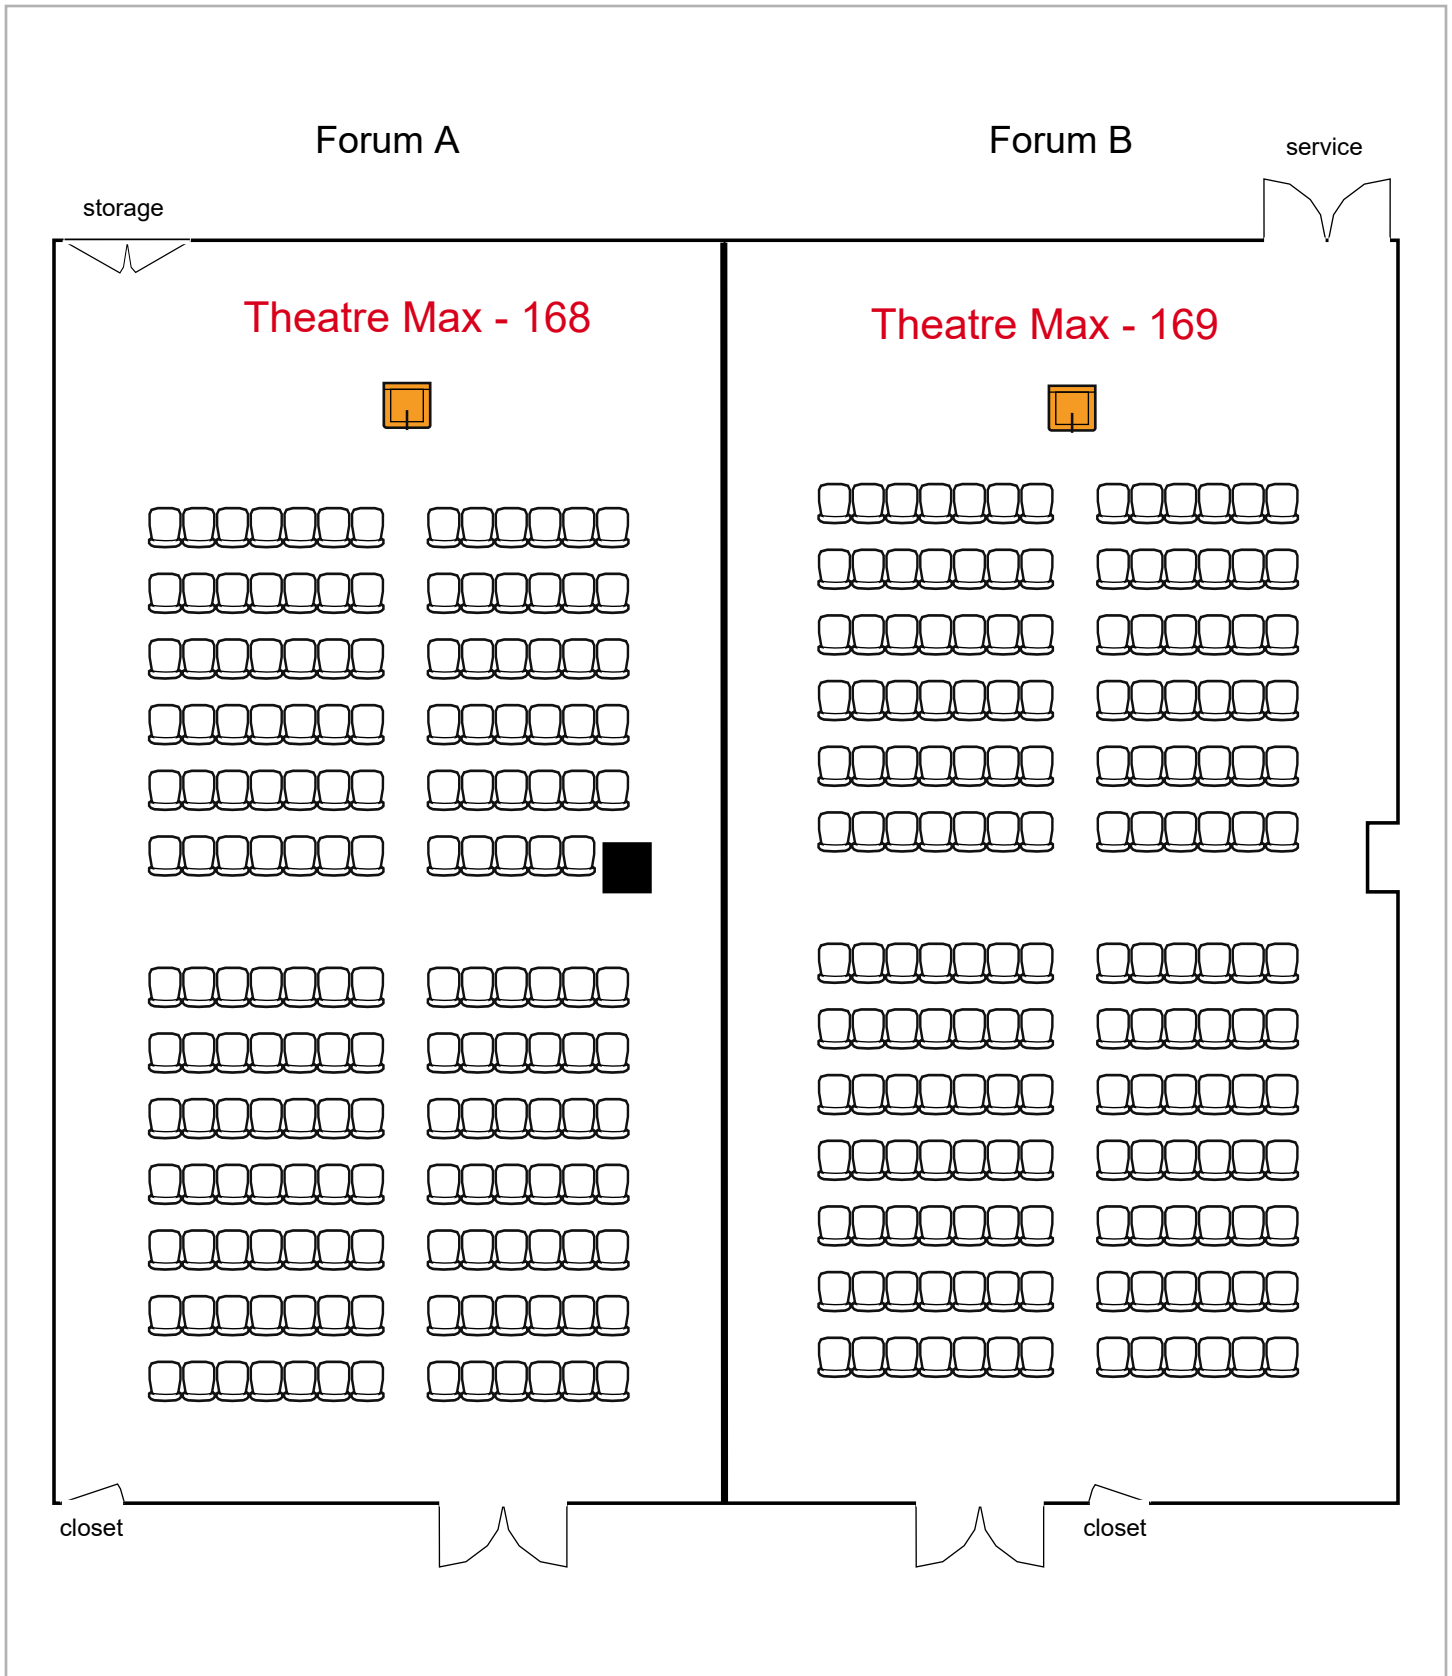

Forum

2nd

Floor

Birmingham Jefferson Convention Complex 211 seats 2 tables
0 booths

Room Plan Name: Forum A-B - Theatre

Birmingham Jefferson Convention Complex 68 seats 36 tables
0 booths

Room Plan Name: Forum A-B - Classroom

Birmingham Jefferson Convention Complex 45 seats 15 tables
0 booths

Room Plan Name: Forum A-B - U-Shape

Birmingham Jefferson Convention Comp... 160 seats 20 tables
0 booths

Room Plan Name: Forum A-B - Banquet

Birmingham Jefferson Convention Complex 337 seats 0 tables
0 booths

Room Plan Name: Forum AB - Theatre

Birmingham Jefferson Convention Complex 80 seats 24 tables
0 booths

Room Plan Name: Forum AB - Conference

Birmingham Jefferson Convention Comp... 128 seats 16 tables
0 booths

Room Plan Name: Forum AB - Banquet

Forum C

screen

Theatre Max - 96

projection room

Birmingham Jefferson Convention Complex

96 seats 0 tables
0 booths