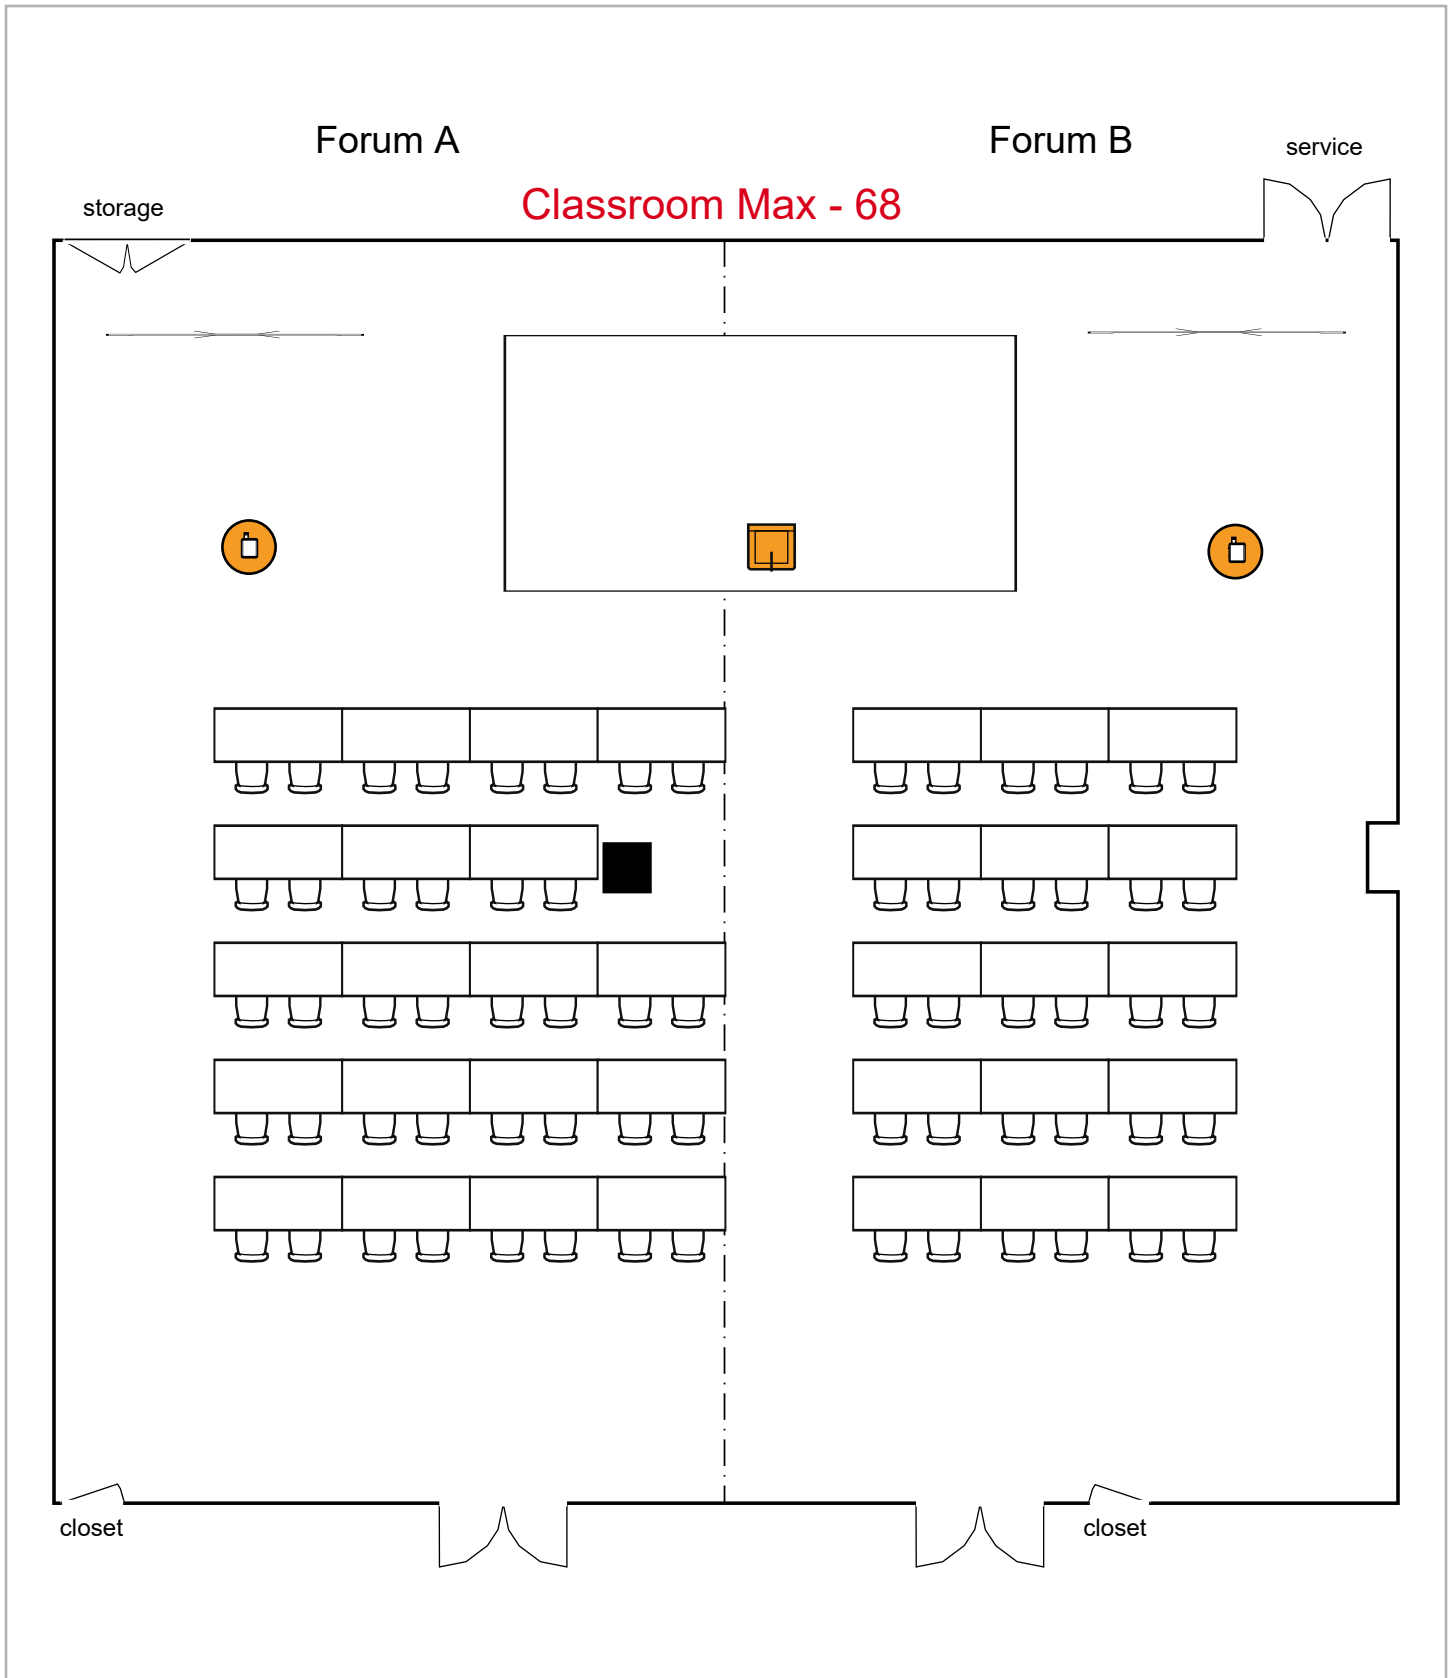

Forum

2nd

Floor

Birmingham Jefferson Convention Complex 211 seats 2 tables
0 booths

Room Plan Name: Forum A-B - Theatre

Birmingham Jefferson Convention Complex 68 seats 36 tables
0 booths

Room Plan Name: Forum A-B - Classroom

Birmingham Jefferson Convention Complex 45 seats 15 tables
0 booths

Room Plan Name: Forum A-B - U-Shape

Birmingham Jefferson Convention Comp... 160 seats 20 tables
0 booths

Room Plan Name: Forum A-B - Banquet

Birmingham Jefferson Convention Complex 337 seats 0 tables
0 booths

Room Plan Name: Forum AB - Theatre

Birmingham Jefferson Convention Complex 80 seats 24 tables
0 booths

Room Plan Name: Forum AB - Conference

Room Plan Name: Forum C - Theatre

Forum C

screen

Conference Max - 28

Birmingham Jefferson Convention Complex

28 seats 8 tables
0 booths

Room Plan Name: Forum C - Conference

Forum C