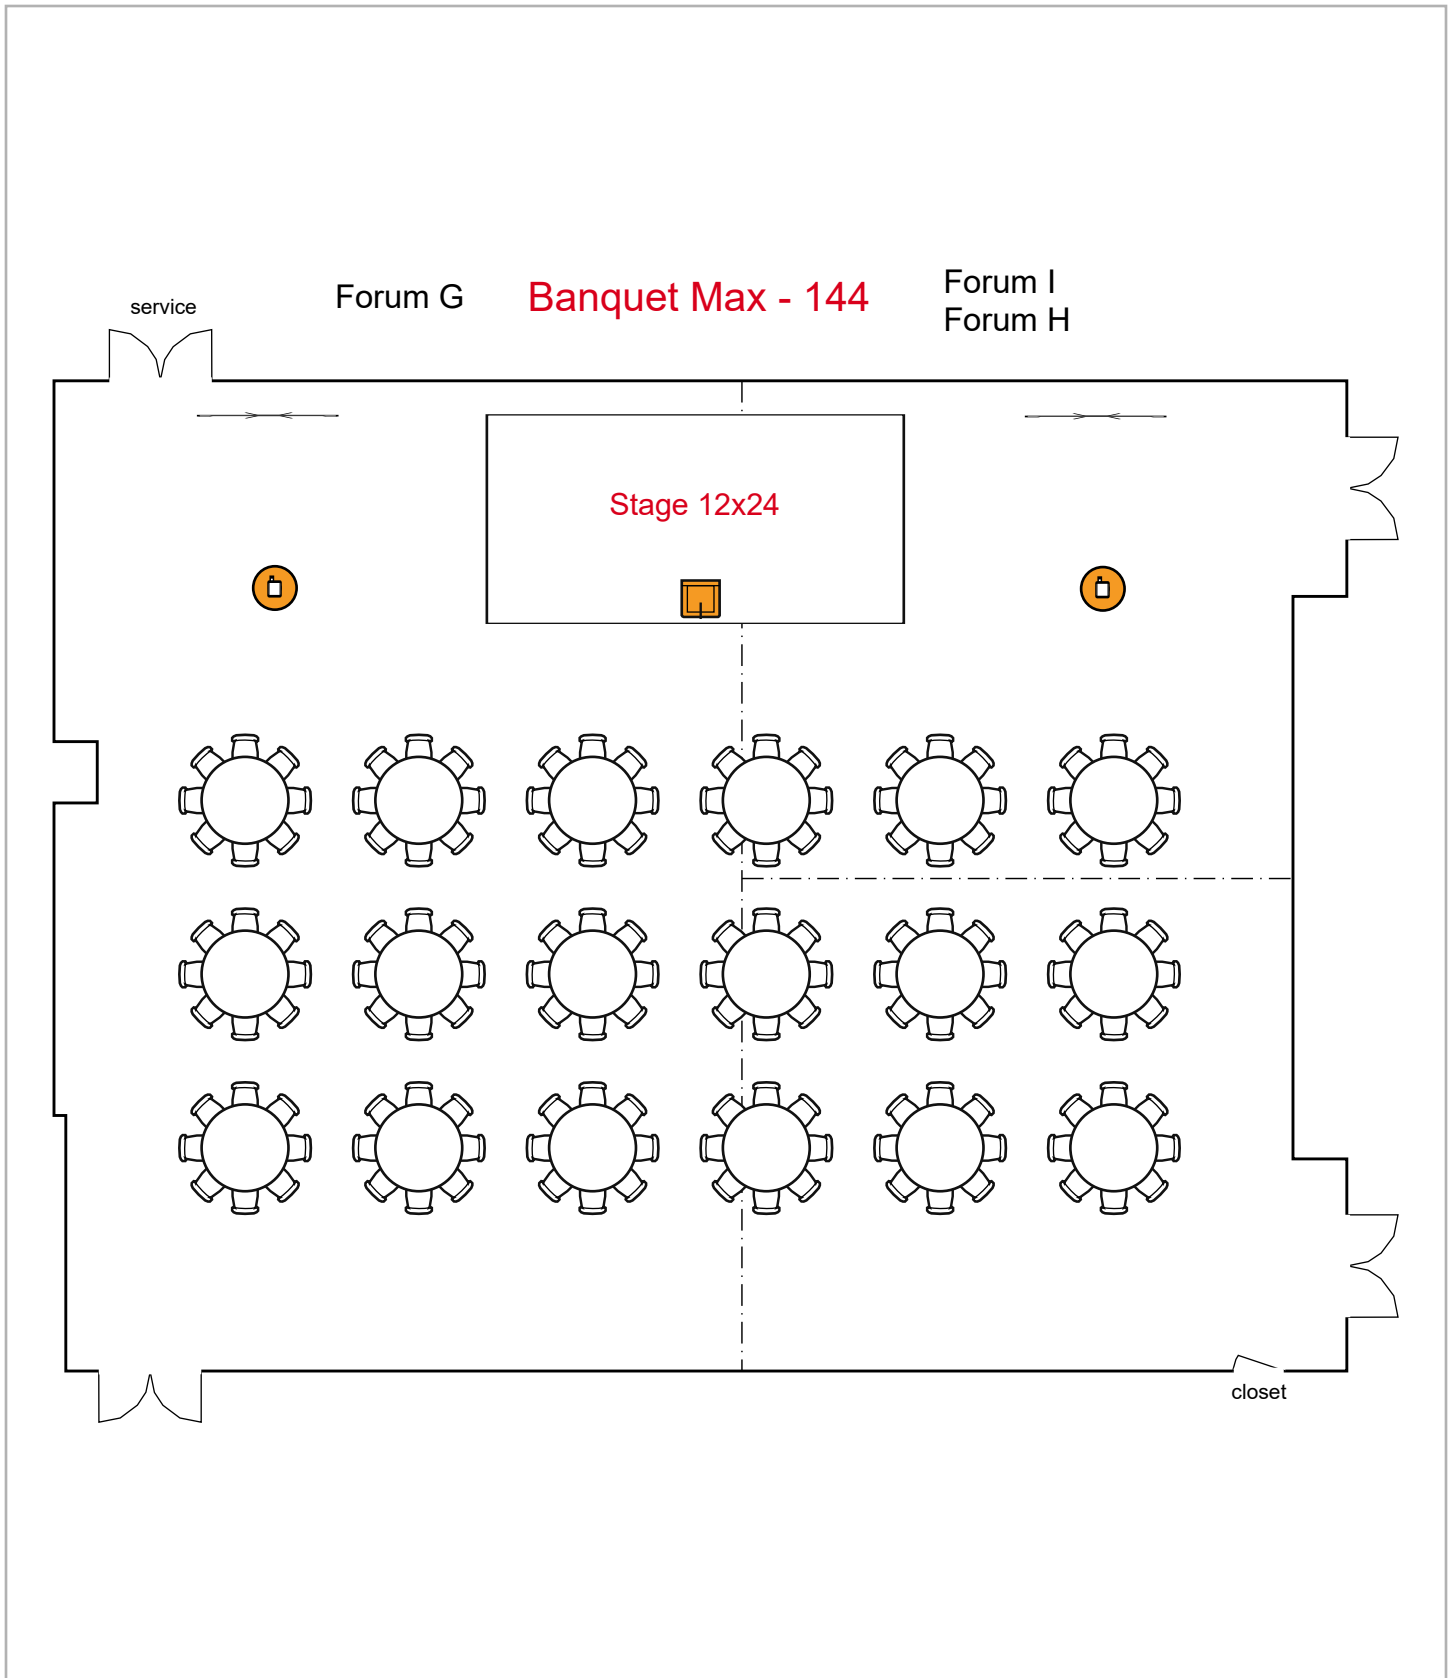

Forum F

projection room

Birmingham Jefferson Convention Complex

12 seats 6 tables
0 booths

Room Plan Name: Forum F - Classroom

Forum F

U-Shape Max - 15

projection room

Birmingham Jefferson Convention Complex

15 seats 5 tables
0 booths

Room Plan Name: Forum F - U-Shape

Forum F

Banquet Max - 16

projection room

Birmingham Jefferson Convention Complex

16 seats 2 tables
0 booths

Room Plan Name: Forum F - Banquet

Forum

3rd

Floor

Birmingham Jefferson Convention Complex 216 seats 2 tables
0 booths

Room Plan Name: FORUM G-I - Theatre

Birmingham Jefferson Convention Complex 96 seats 50 tables
0 booths

Room Plan Name: Forum G-I - Classroom

Birmingham Jefferson Convention Comp... 144 seats 20 tables
0 booths

Room Plan Name: Forum G-I - Banquet

Forum I
Forum H

Conference Max - 34

Birmingham Jefferson Convention Complex 34 seats 10 tables
0 booths