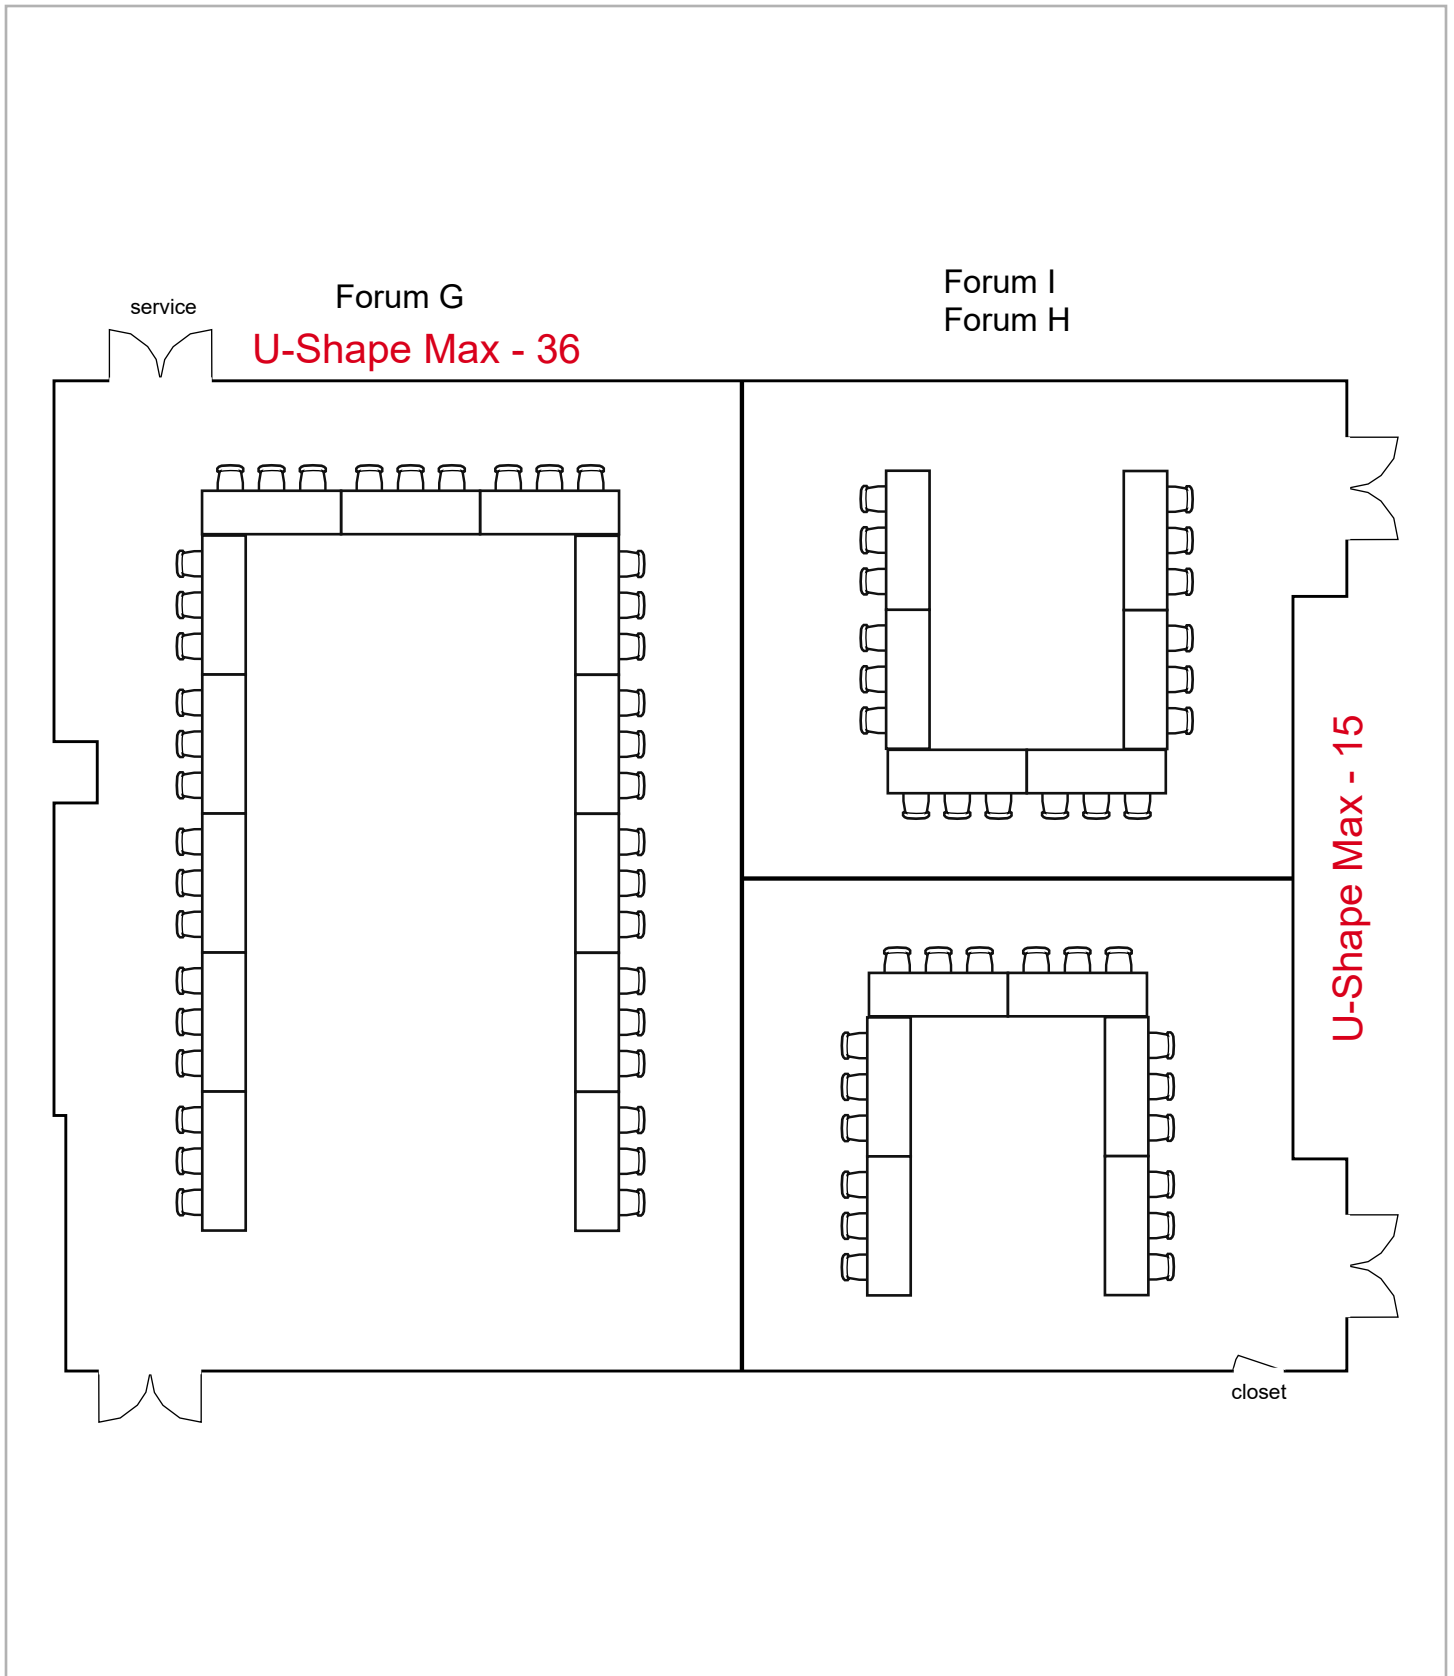

closet

Birmingham Jefferson Convention Complex 72 seats 24 tables
0 booths

Room Plan Name: Forum H-I - Classroom

Forum I
Forum H

U-Shape Max - 36

Birmingham Jefferson Convention Complex 36 seats 12 tables
0 booths

Room Plan Name: Forum H-I - U-Shape

Forum I
Forum H

Banquet Max - 80

Birmingham Jefferson Convention Complex 80 seats 10 tables
0 booths

Room Plan Name: Forum H-I - Banquet

Birmingham Jefferson Convention Complex 268 seats 0 tables
0 booths

Room Plan Name: Forum GHI - Theatre

Birmingham Jefferson Convention Comp... 100 seats 50 tables
0 booths

Room Plan Name: Forum GHI - Classroom

Birmingham Jefferson Convention Complex 66 seats 18 tables
0 booths

Room Plan Name: Forum GHI - Conference

Birmingham Jefferson Convention Complex 75 seats 25 tables
0 booths

Room Plan Name: Forum GHO - U-Shape

Birmingham Jefferson Convention Comp... 160 seats 20 tables
0 booths