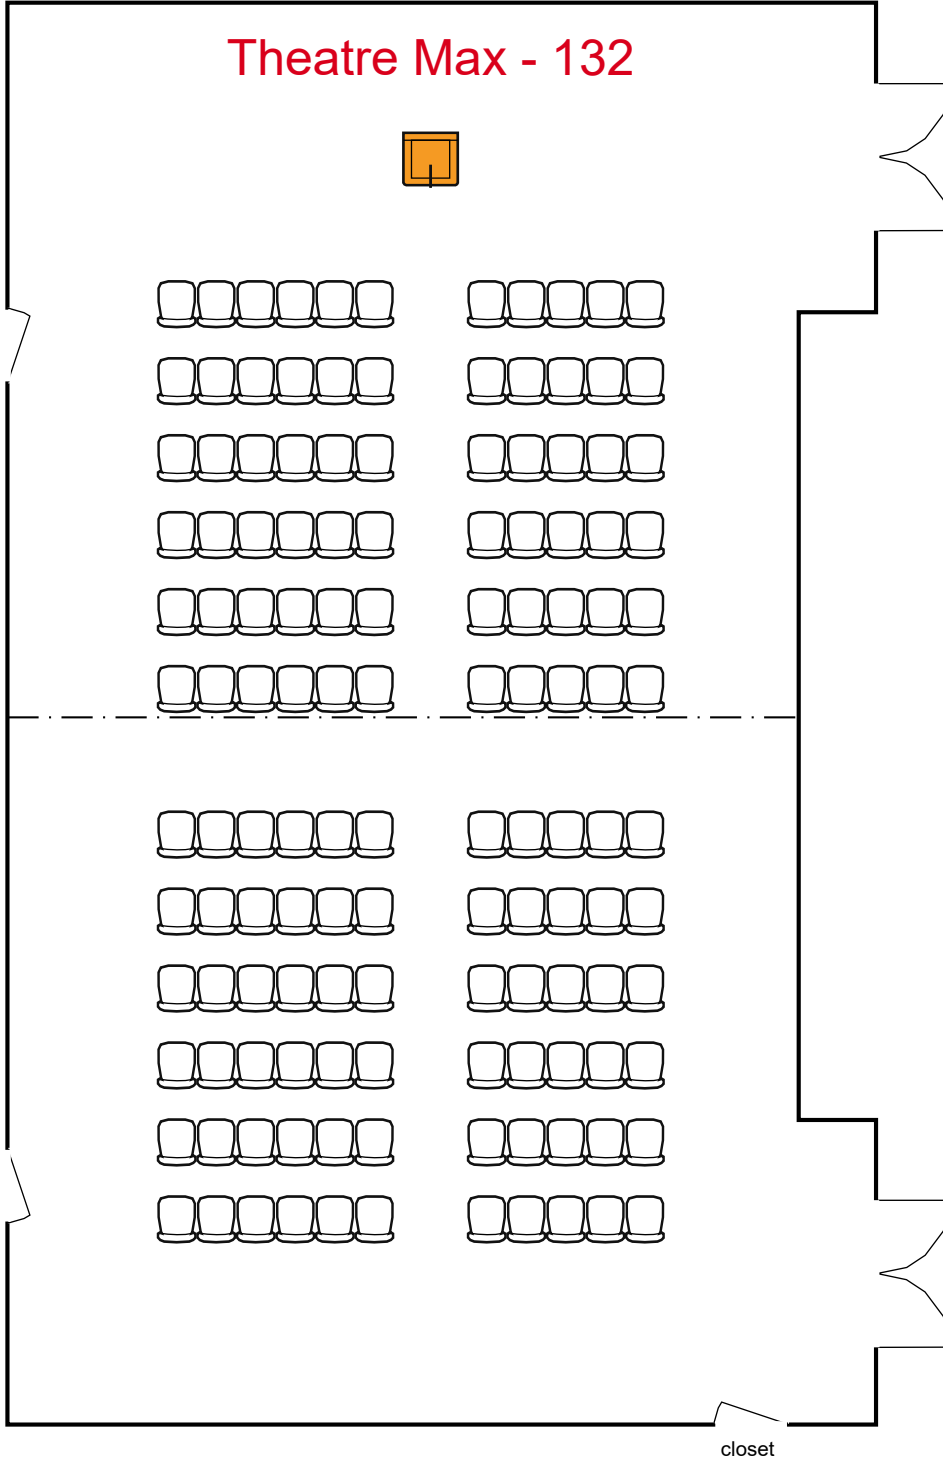

Birmingham Jefferson Convention Complex

15 seats 5 tables
0 booths

Room Plan Name: Forum F - U-Shape

Forum F

Banquet Max - 16

projection room

Birmingham Jefferson Convention Complex

16 seats 2 tables
0 booths

Room Plan Name: Forum F - Banquet

Forum

3rd

Floor

Birmingham Jefferson Convention Complex 216 seats 2 tables
0 booths

Room Plan Name: FORUM G-I - Theatre

Birmingham Jefferson Convention Complex 96 seats 50 tables
0 booths

Room Plan Name: Forum G-I - Classroom

Birmingham Jefferson Convention Comp... 144 seats 20 tables
0 booths

Room Plan Name: Forum G-I - Banquet

Forum I
Forum H

Conference Max - 34

Birmingham Jefferson Convention Complex 34 seats 10 tables
0 booths

Room Plan Name: Forum H-I - Conference

Forum I
Forum H

Theatre Max - 132

Birmingham Jefferson Convention Complex 132 seats 0 tables
0 booths

Room Plan Name: Forum H-I - Theatre

Forum I
Forum H

Classroom Max - 72