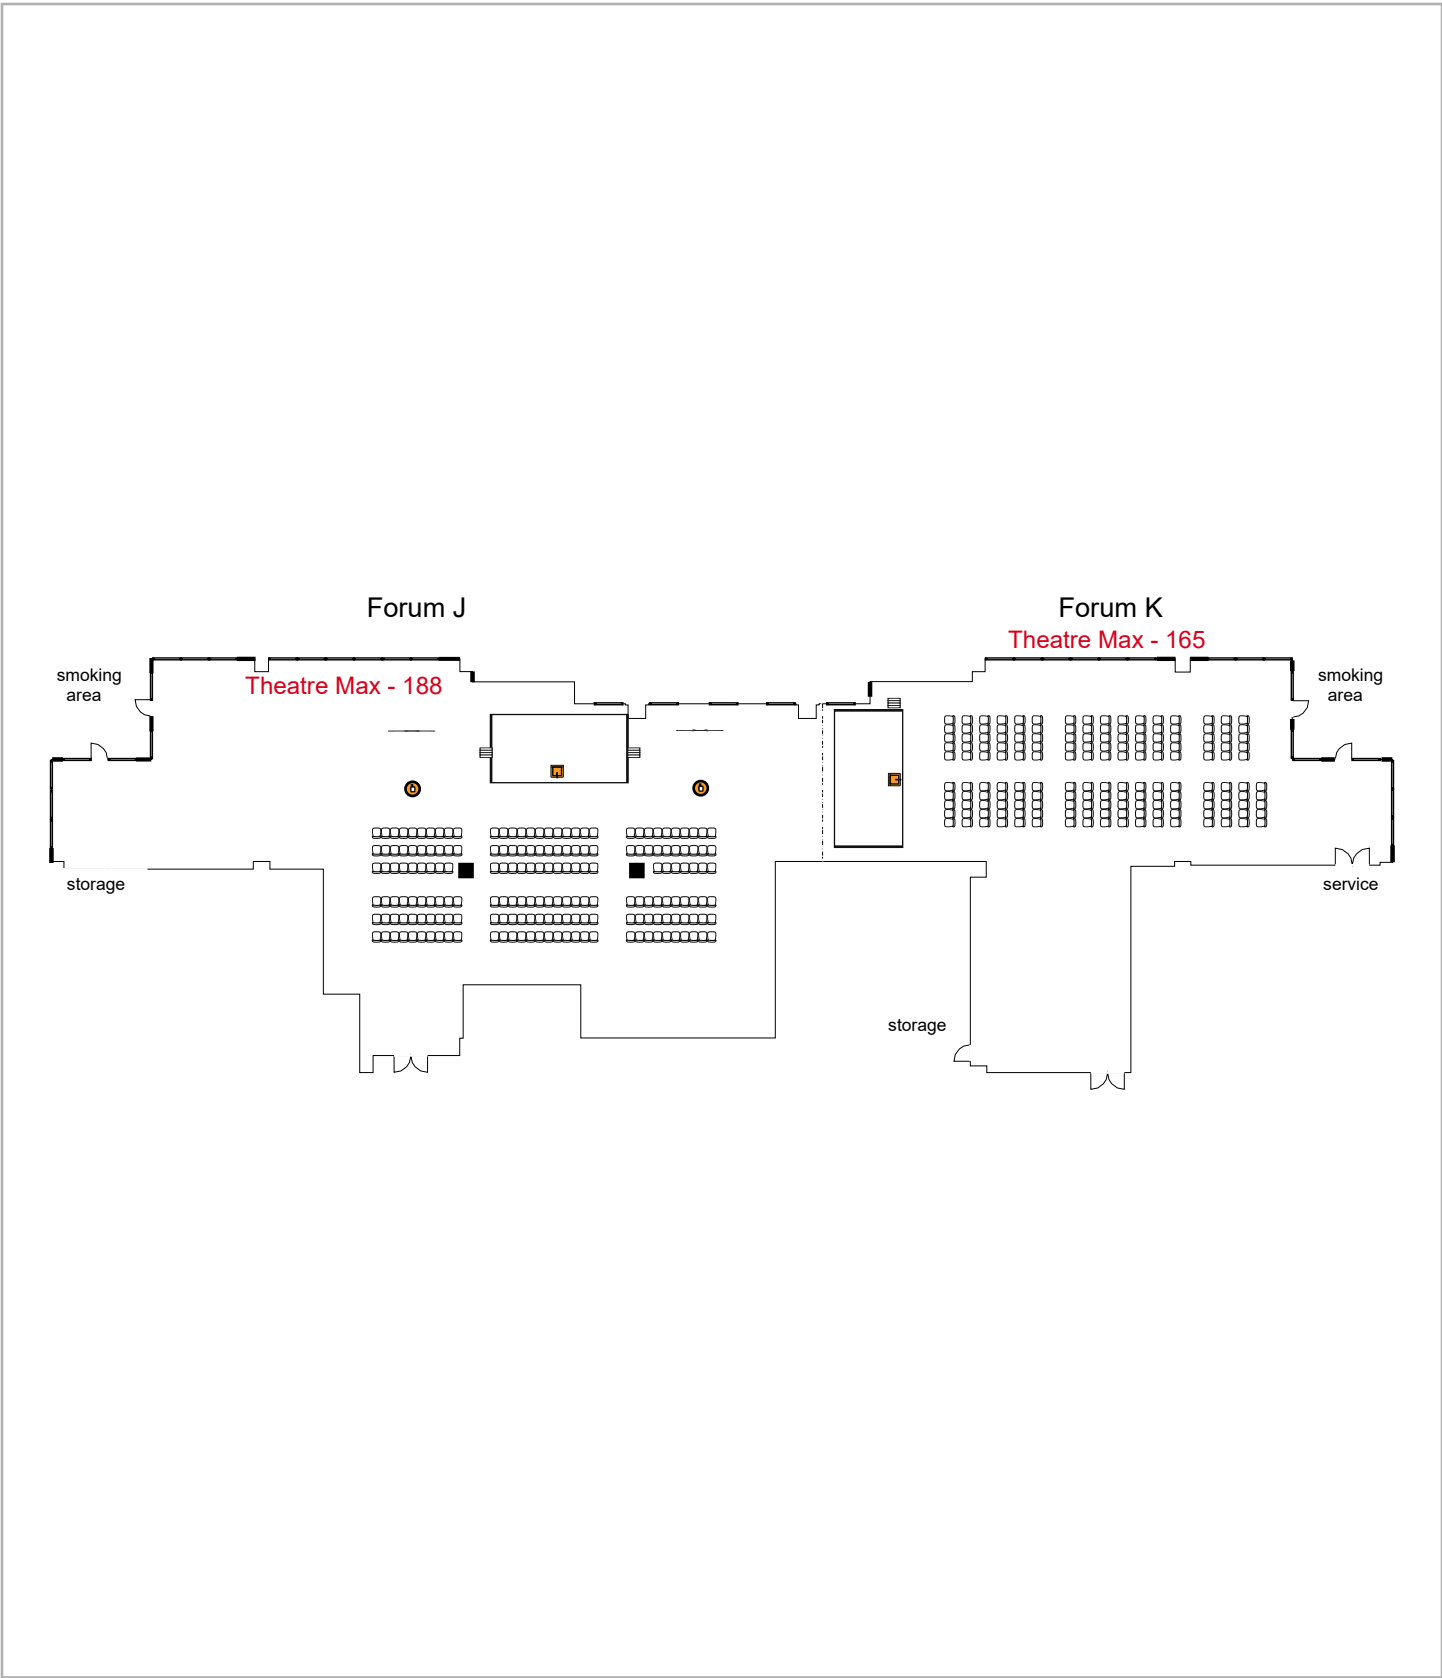

Room Plan Name: Forum GHI - Theatre

Birmingham Jefferson Convention Comp... 100 seats 50 tables
0 booths

Room Plan Name: Forum GHI - Classroom

Birmingham Jefferson Convention Complex 66 seats 18 tables
0 booths

Room Plan Name: Forum GHI - Conference

Birmingham Jefferson Convention Complex 75 seats 25 tables
0 booths

Room Plan Name: Forum GHO - U-Shape

Birmingham Jefferson Convention Comp... 160 seats 20 tables
0 booths

Room Plan Name: Forum GHI - Banquet

Birmingham Jefferson Convention Comp... 320 seats 40 tables
0 booths

Room Plan Name: Forum J-K - Banquet

Birmingham Jefferson Convention Complex 353 seats 2 tables
0 booths

Room Plan Name: Forum JK - Banquet

Forum L

Conference Max - 16

Birmingham Jefferson Convention Complex

16 seats 6 tables
0 booths

Room Plan Name: Forum L - Conference

Forum L Theatre Max - 31

Birmingham Jefferson Convention Complex