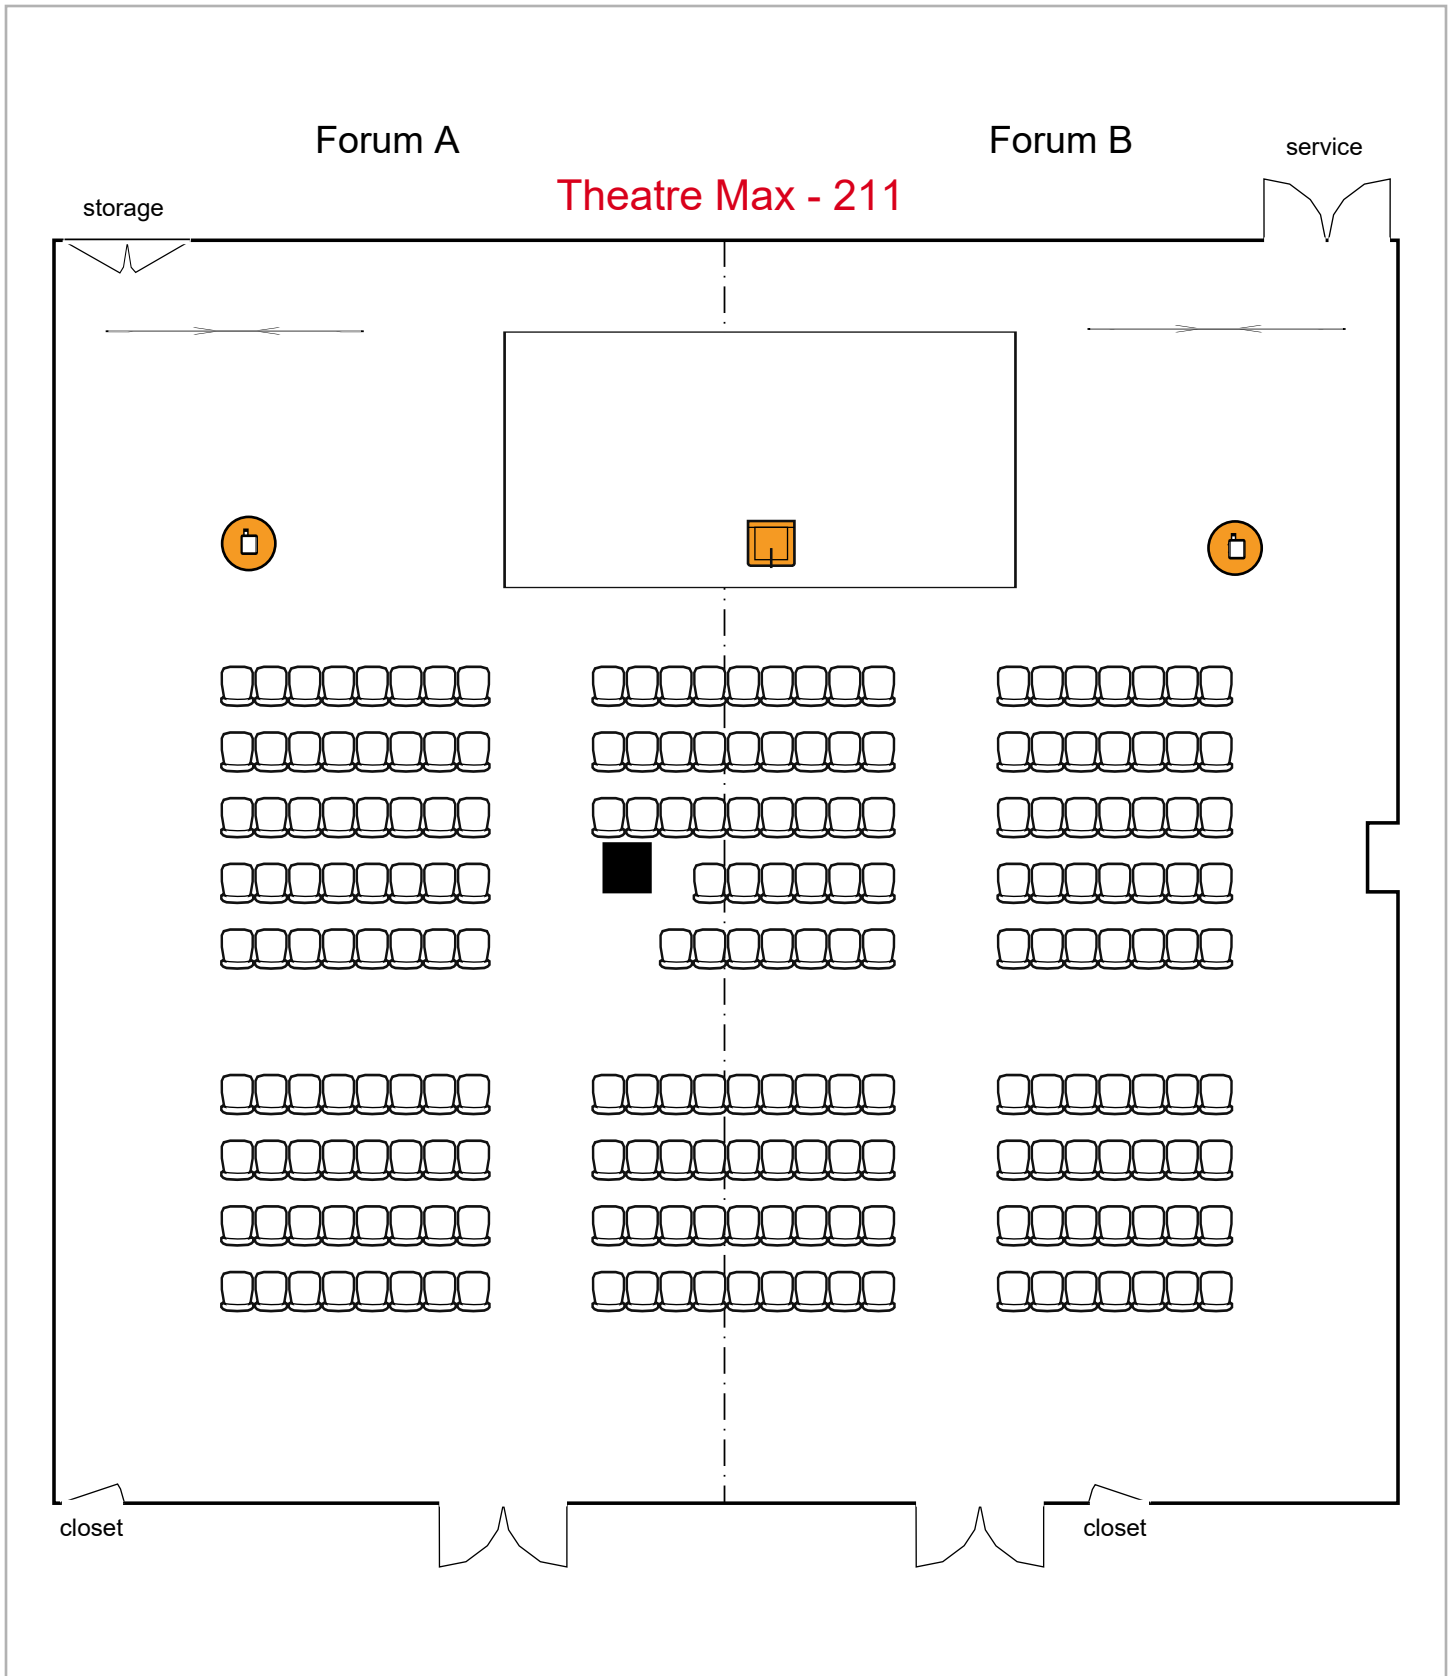

Forum

2nd

Floor

Birmingham Jefferson Convention Complex 211 seats 2 tables
0 booths

Room Plan Name: Forum A-B - Theatre

Birmingham Jefferson Convention Complex 68 seats 36 tables
0 booths

Room Plan Name: Forum A-B - Classroom

Birmingham Jefferson Convention Complex 45 seats 15 tables
0 booths

Room Plan Name: Forum A-B - U-Shape

Birmingham Jefferson Convention Comp... 160 seats 20 tables
0 booths

Room Plan Name: Forum A-B - Banquet

Birmingham Jefferson Convention Complex 337 seats 0 tables
0 booths

Room Plan Name: Forum AB - Theatre

Birmingham Jefferson Convention Complex 80 seats 24 tables
0 booths

Room Plan Name: Forum AB - Conference

Room Plan Name: Forum C - Theatre

Forum C

screen

Conference Max - 28

Birmingham Jefferson Convention Complex

28 seats 8 tables
0 booths

Room Plan Name: Forum C - Conference

Forum C