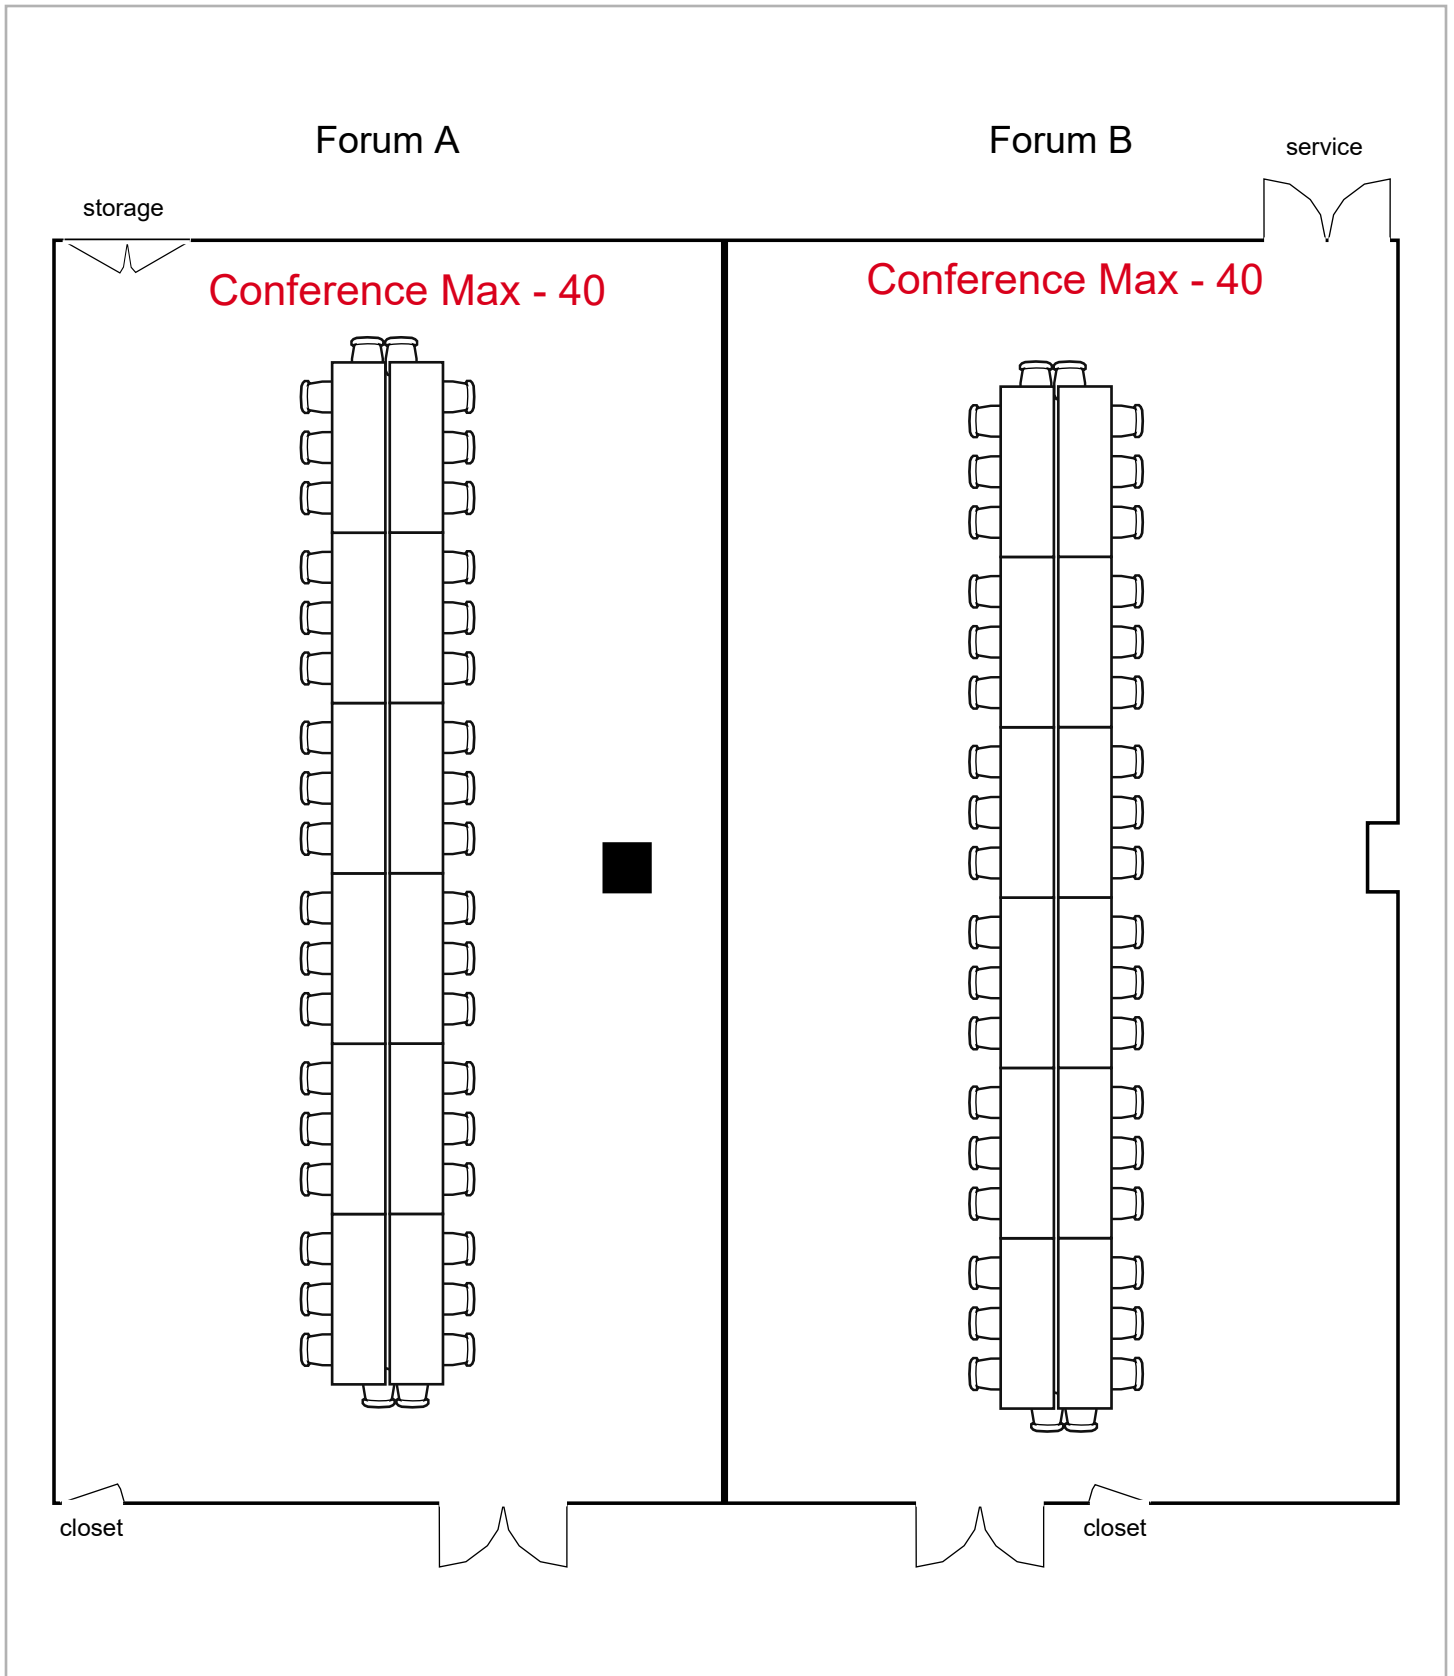

Forum

2nd

Floor

Birmingham Jefferson Convention Complex 211 seats 2 tables
0 booths

Room Plan Name: Forum A-B - Theatre

Birmingham Jefferson Convention Complex 68 seats 36 tables
0 booths

Room Plan Name: Forum A-B - Classroom

Birmingham Jefferson Convention Complex 45 seats 15 tables
0 booths

Room Plan Name: Forum A-B - U-Shape

Birmingham Jefferson Convention Comp... 160 seats 20 tables
0 booths

Room Plan Name: Forum A-B - Banquet

Birmingham Jefferson Convention Complex 337 seats 0 tables
0 booths

Room Plan Name: Forum AB - Theatre

Birmingham Jefferson Convention Complex 80 seats 24 tables
0 booths

Room Plan Name: Forum AB - Conference

Room Plan Name: Forum C - Theatre

Forum C

screen

Conference Max - 28

Birmingham Jefferson Convention Complex

28 seats 8 tables
0 booths

Room Plan Name: Forum C - Conference

Forum C