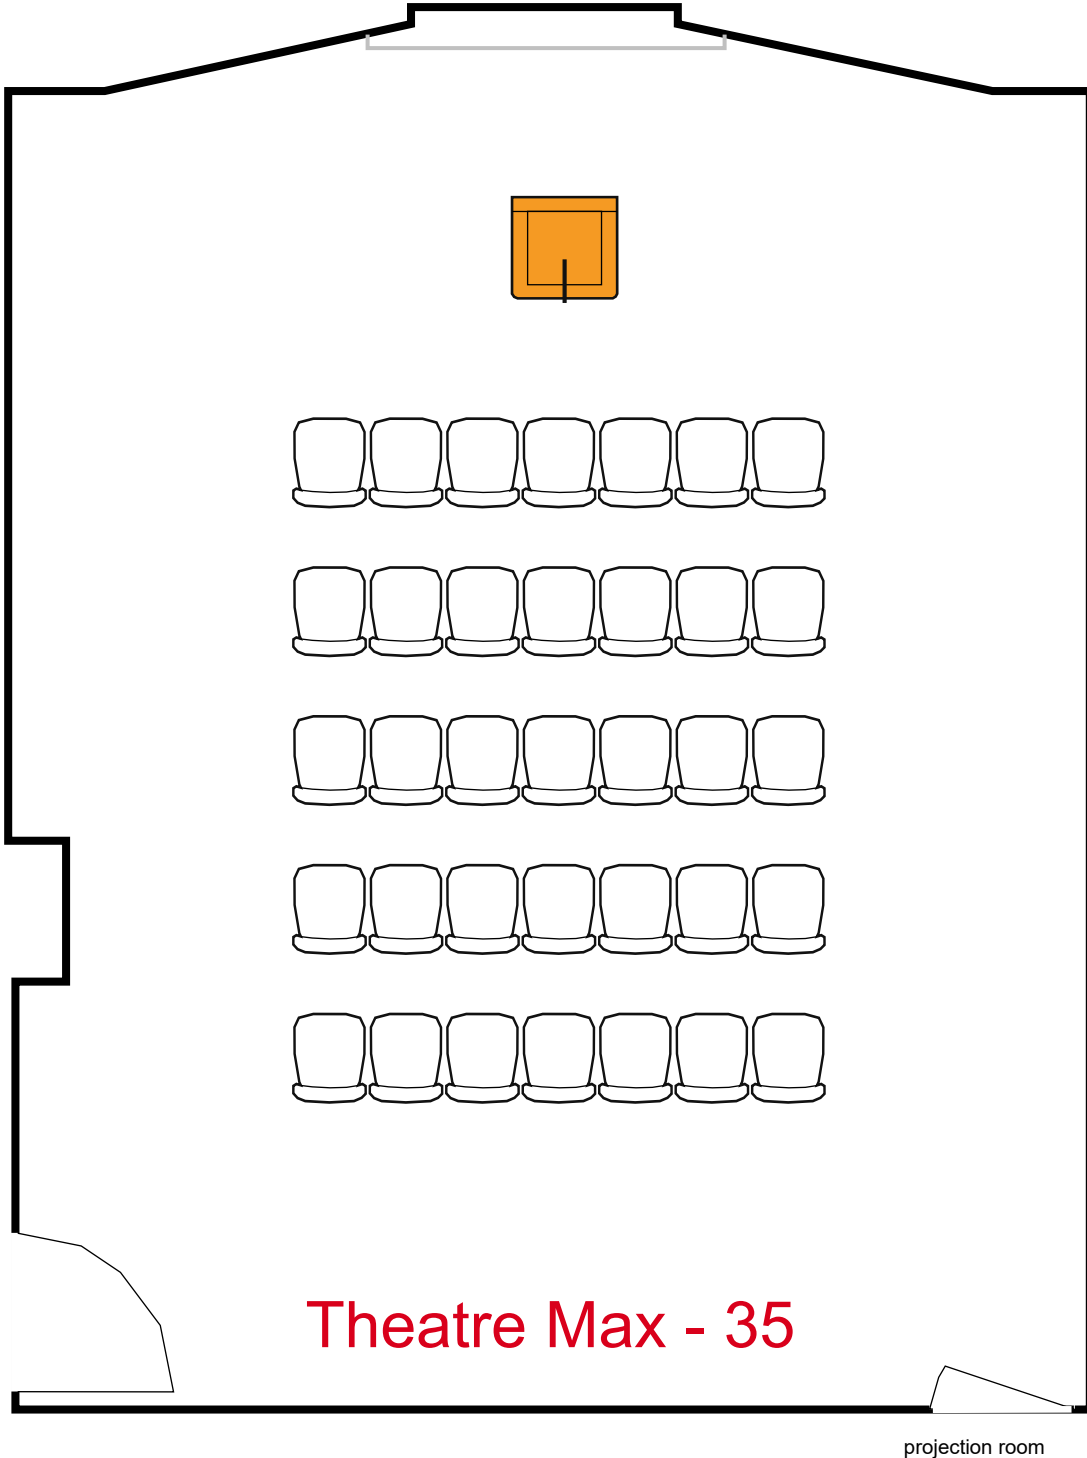

24 seats 8 tables
0 booths

Room Plan Name: Forum C - U-Shape

Forum C

screen

Banquet Max - 48

projection room

Birmingham Jefferson Convention Complex

48 seats 6 tables
0 booths

Room Plan Name: Forum C - Banquet

Forum D

screen

Conference Max - 16

projection room

Birmingham Jefferson Convention Complex

16 seats 6 tables
0 booths

Room Plan Name: Forum D - Conference

Forum D

screen

Theatre Max - 35

projection room

Birmingham Jefferson Convention Complex

35 seats 0 tables
0 booths

Room Plan Name: Forum D - Theatre

Forum D

screen

Classroom Max - 16

projection room

Birmingham Jefferson Convention Complex

16 seats 8 tables
0 booths

Room Plan Name: Forum D - Classroom

Forum D

screen