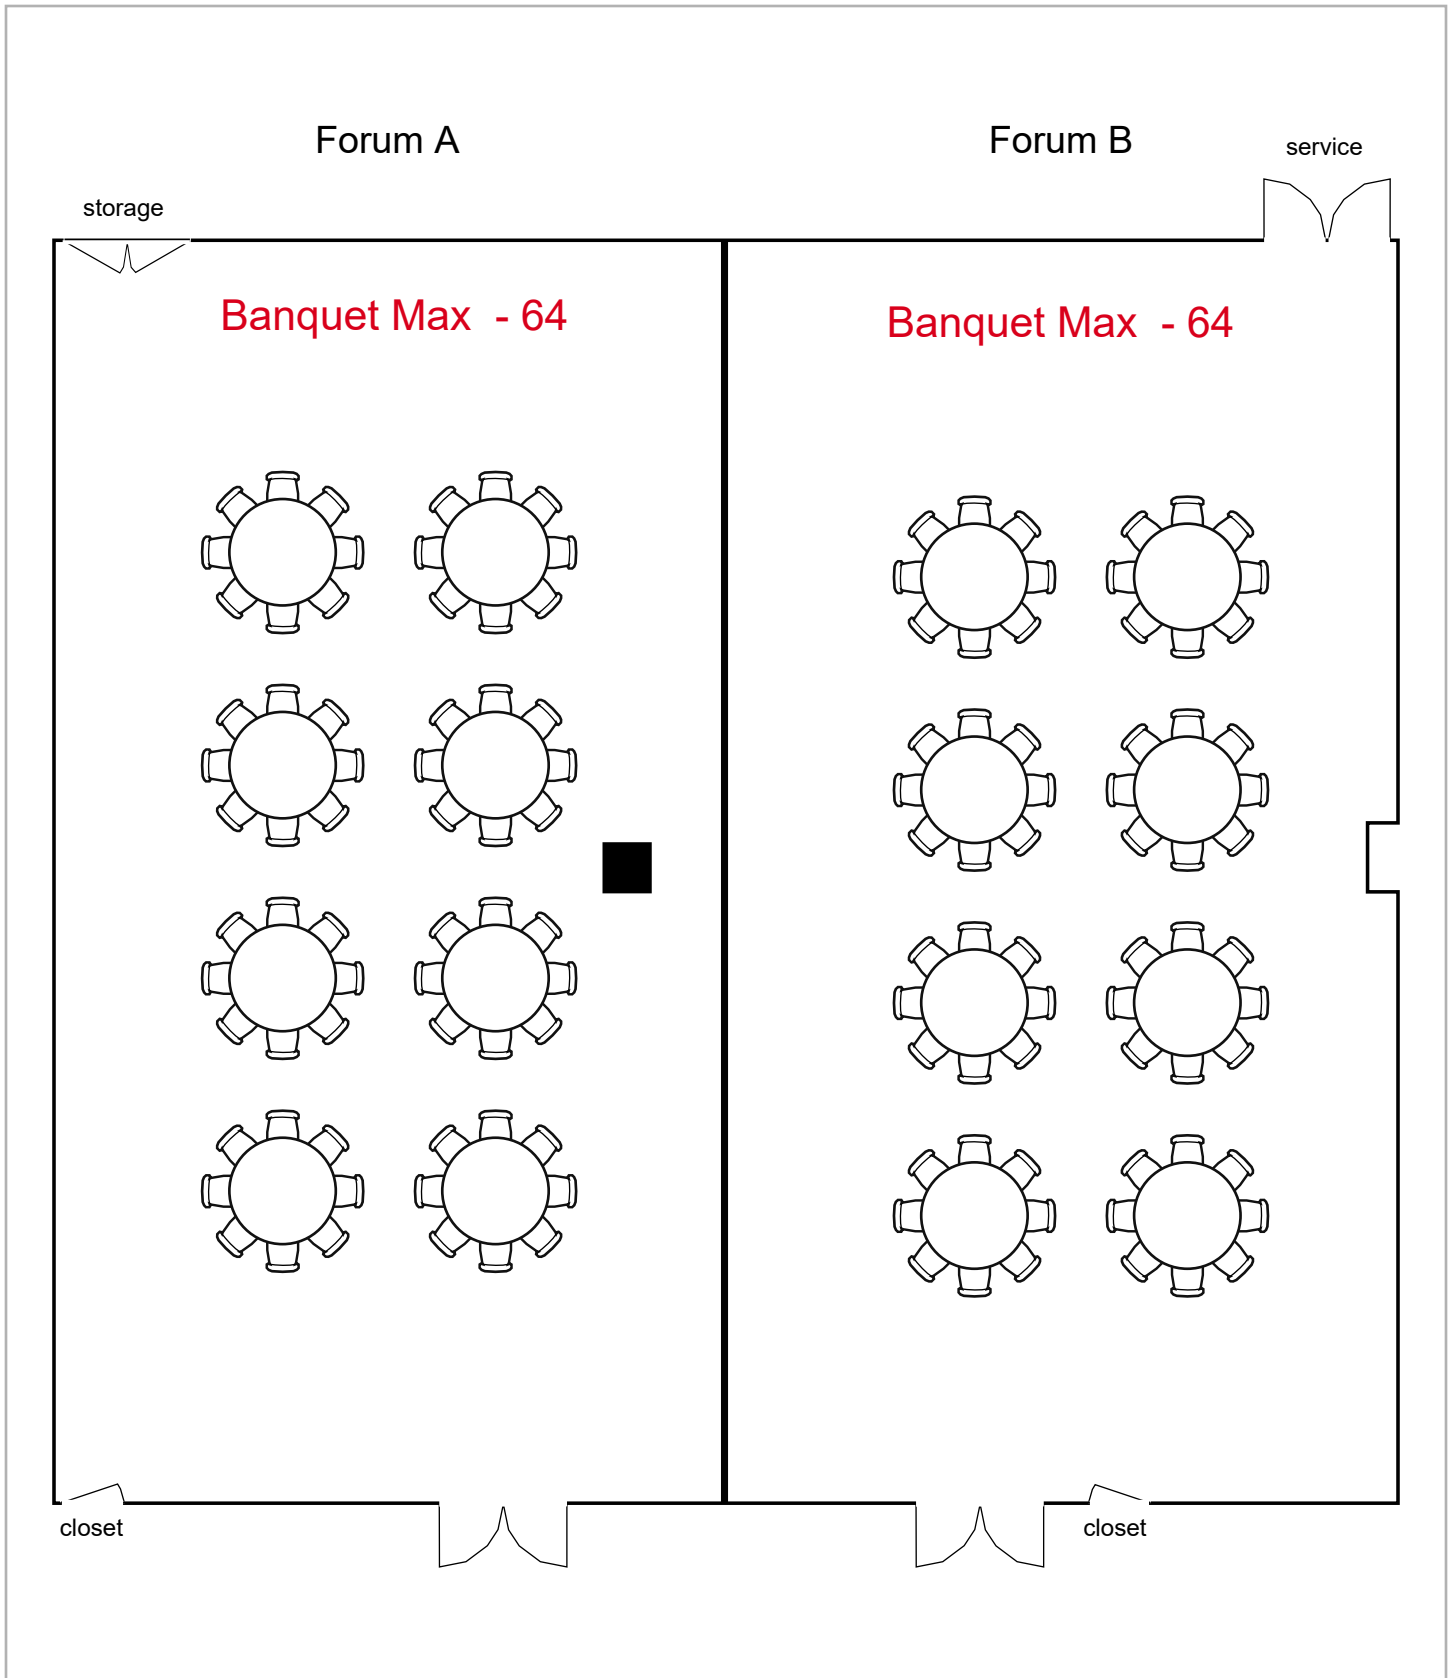

Forum

2nd

Floor

Birmingham Jefferson Convention Complex 211 seats 2 tables
0 booths

Room Plan Name: Forum A-B - Theatre

Birmingham Jefferson Convention Complex 68 seats 36 tables
0 booths

Room Plan Name: Forum A-B - Classroom

Birmingham Jefferson Convention Complex 45 seats 15 tables
0 booths

Room Plan Name: Forum A-B - U-Shape

Birmingham Jefferson Convention Comp... 160 seats 20 tables
0 booths

Room Plan Name: Forum A-B - Banquet

Birmingham Jefferson Convention Complex 337 seats 0 tables
0 booths

Room Plan Name: Forum AB - Theatre

Birmingham Jefferson Convention Complex 80 seats 24 tables
0 booths

Room Plan Name: Forum AB - Conference

Birmingham Jefferson Convention Comp... 112 seats 56 tables
0 booths

Room Plan Name: Forum AB - Classroom

Birmingham Jefferson Convention Complex 72 seats 24 tables
0 booths

Room Plan Name: Forum AB - U-Shape