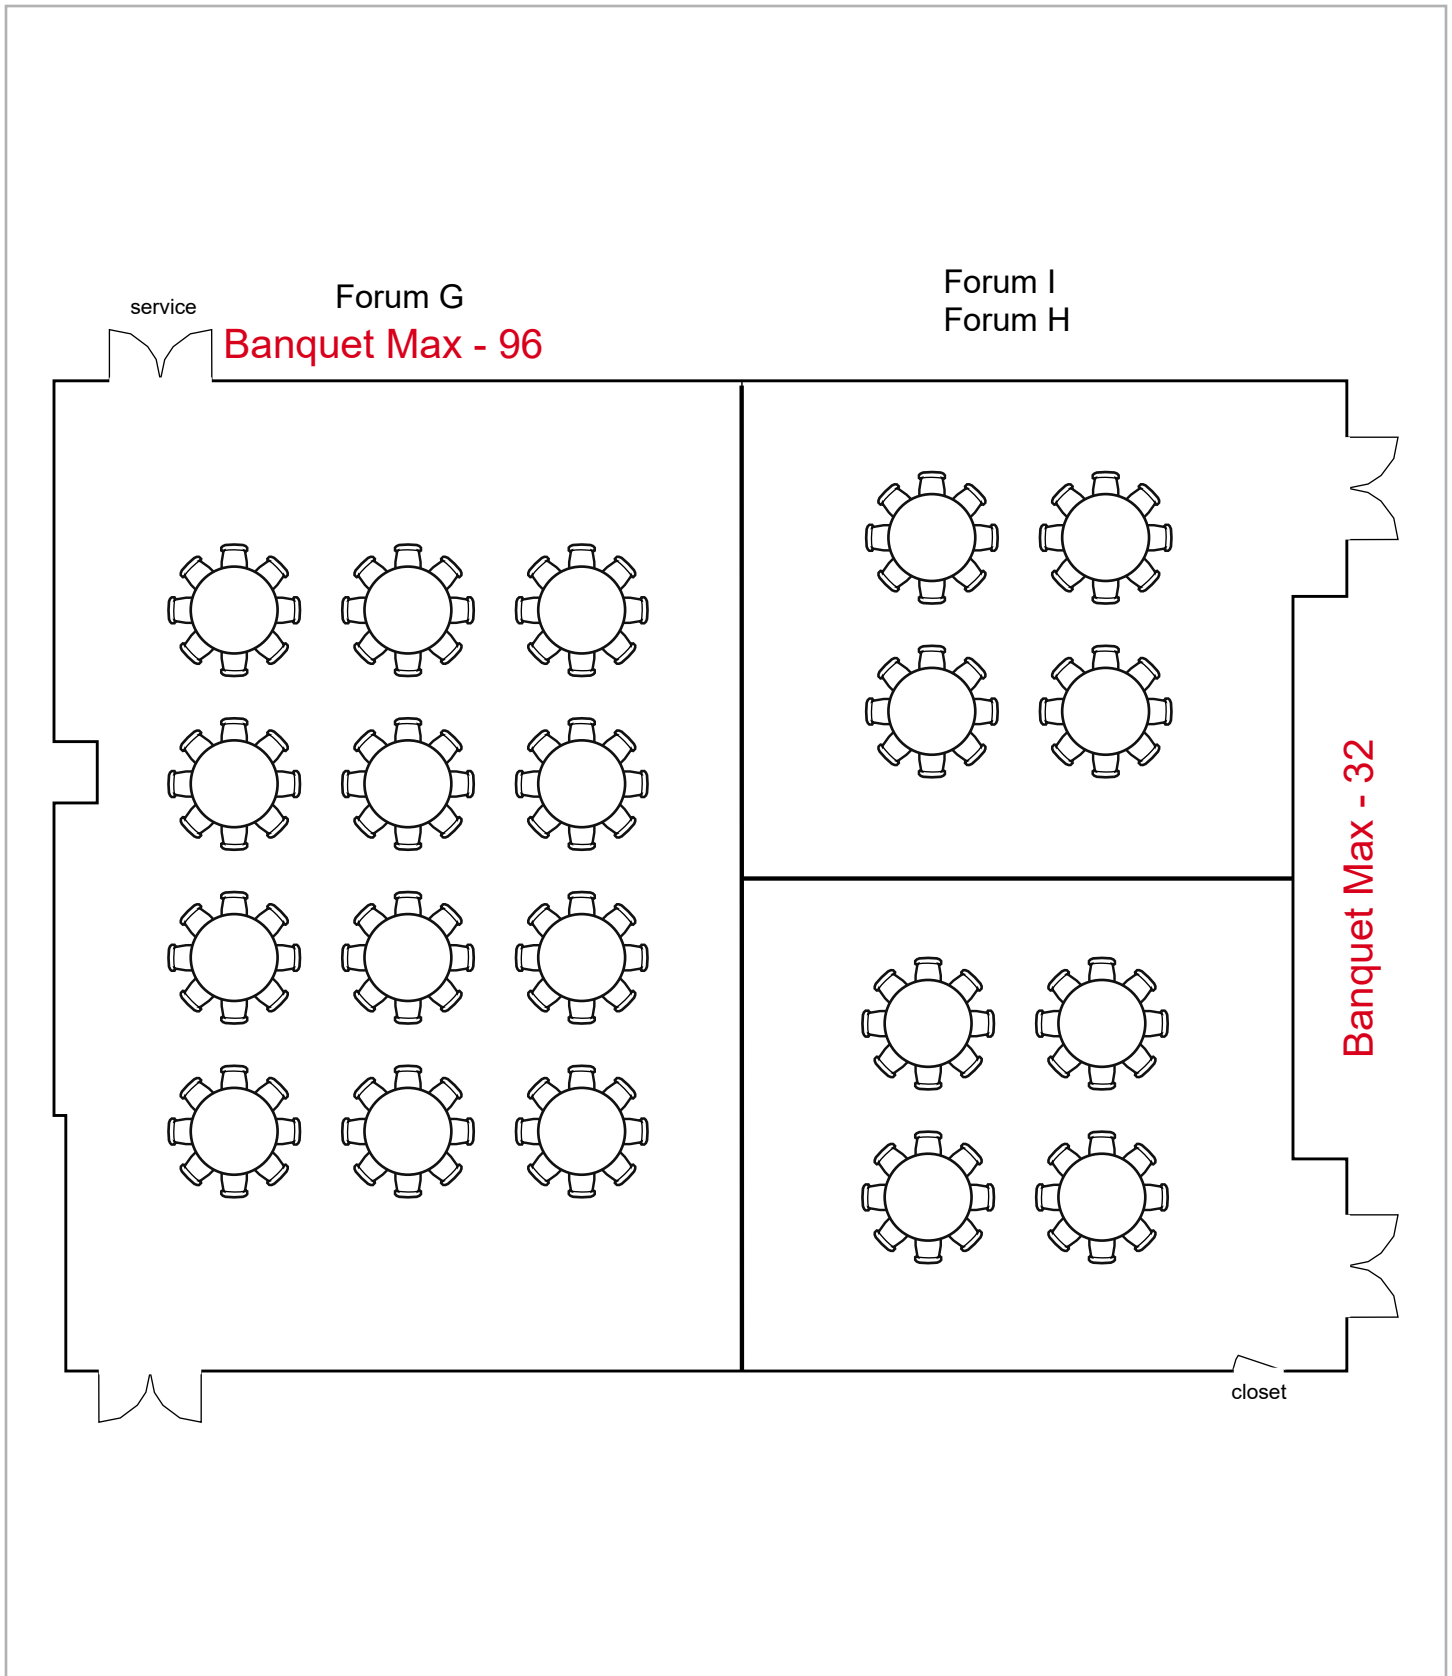

Birmingham Jefferson Convention Comp... 160 seats 20 tables
0 booths

Room Plan Name: Forum GHI - Banquet