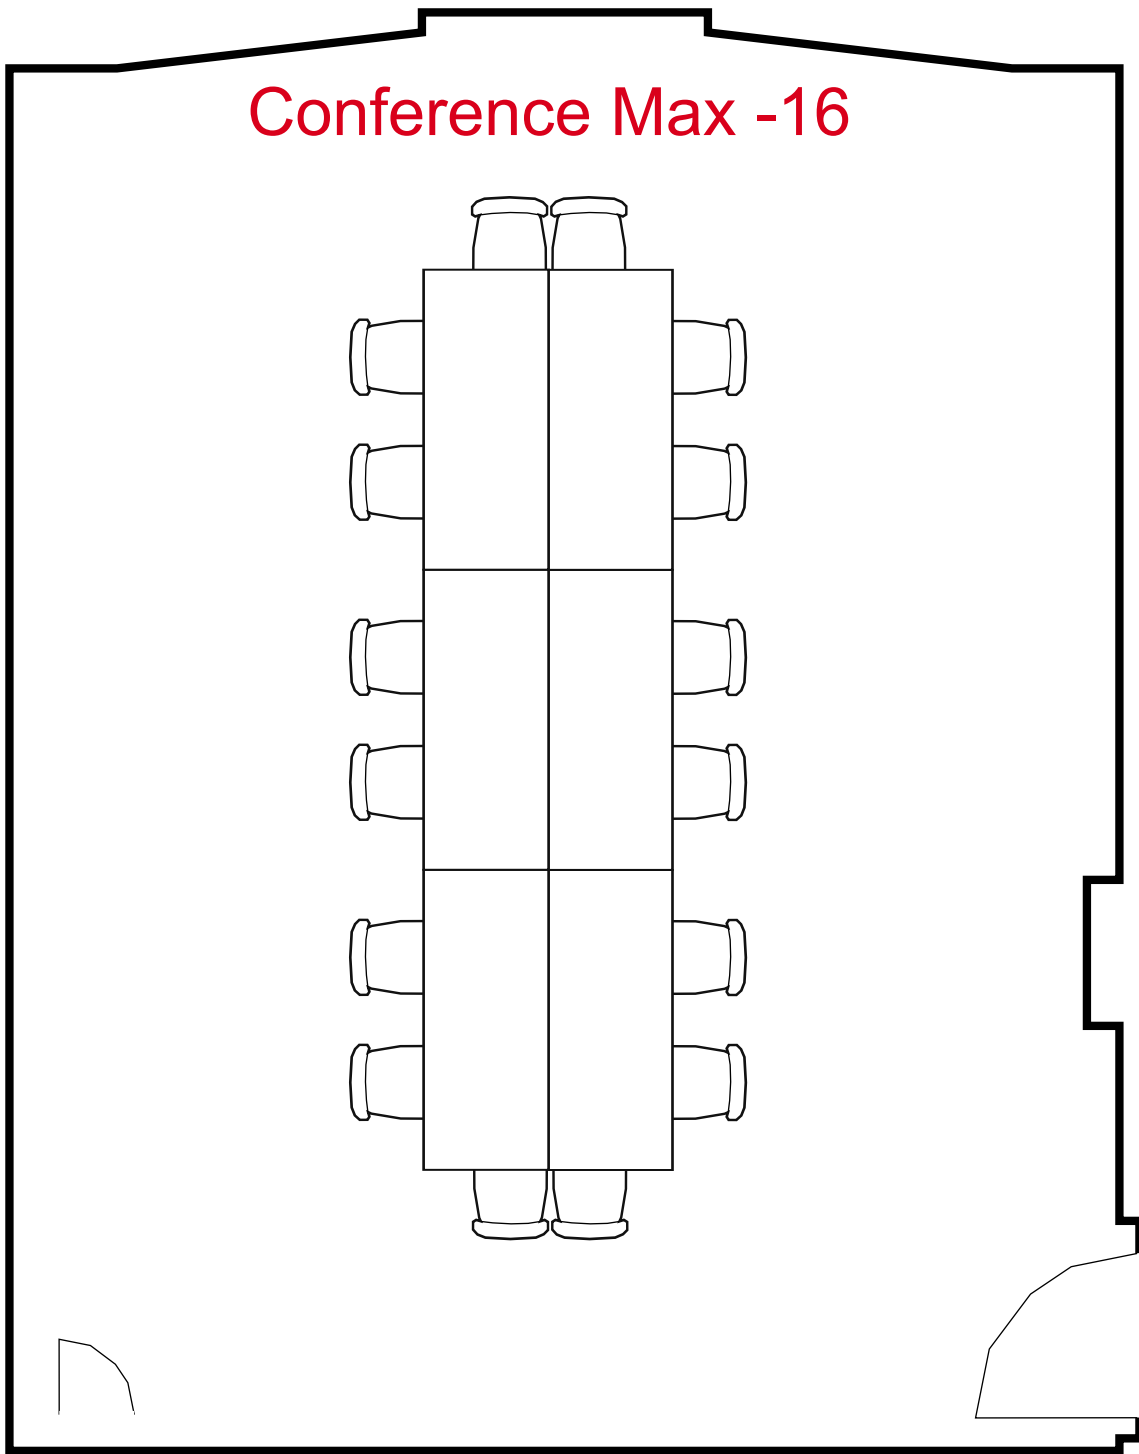

Forum D

screen

Theatre Max - 35

projection room

Birmingham Jefferson Convention Complex

35 seats 0 tables
0 booths

Room Plan Name: Forum D - Theatre

Forum D

U-Shape Max - 15

projection room

Birmingham Jefferson Convention Complex

15 seats 5 tables
0 booths

Room Plan Name: Forum D - U-Shape

Forum D

screen

Banquet Max - 16

projection room

Birmingham Jefferson Convention Complex

16 seats 2 tables
0 booths

Room Plan Name: Forum D - Banquet

Forum F

Conference Max -16

projection room

Birmingham Jefferson Convention Complex

16 seats 6 tables
0 booths

Room Plan Name: Forum F - Conference

Forum F

Theatre Max - 40

projection room

Birmingham Jefferson Convention Complex

40 seats 0 tables
0 booths

Room Plan Name: Forum F - Theatre