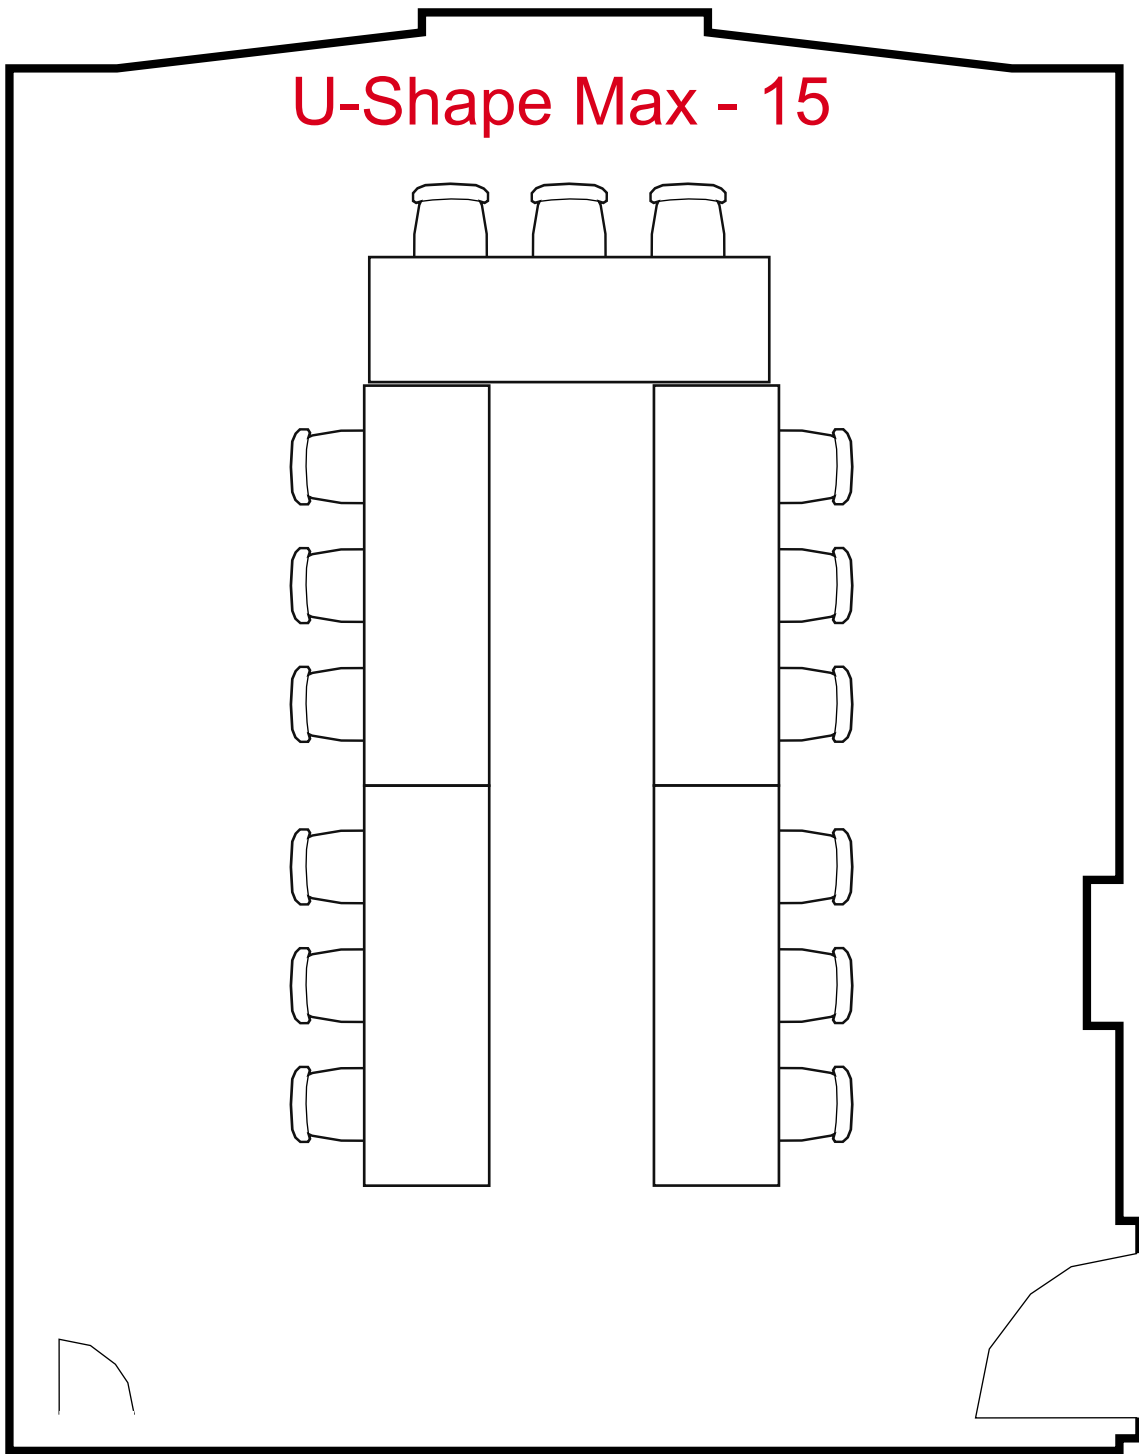

16 seats 6 tables
0 booths

Room Plan Name: Forum F - Conference

Forum F

Theatre Max - 40

projection room

Birmingham Jefferson Convention Complex

40 seats 0 tables
0 booths

Room Plan Name: Forum F - Theatre

Forum F

projection room

Birmingham Jefferson Convention Complex

12 seats 6 tables
0 booths

Room Plan Name: Forum F - Classroom

Forum F

U-Shape Max - 15

projection room

Birmingham Jefferson Convention Complex

15 seats 5 tables
0 booths

Room Plan Name: Forum F - U-Shape

Forum F

Banquet Max - 16

projection room

Birmingham Jefferson Convention Complex

16 seats 2 tables
0 booths