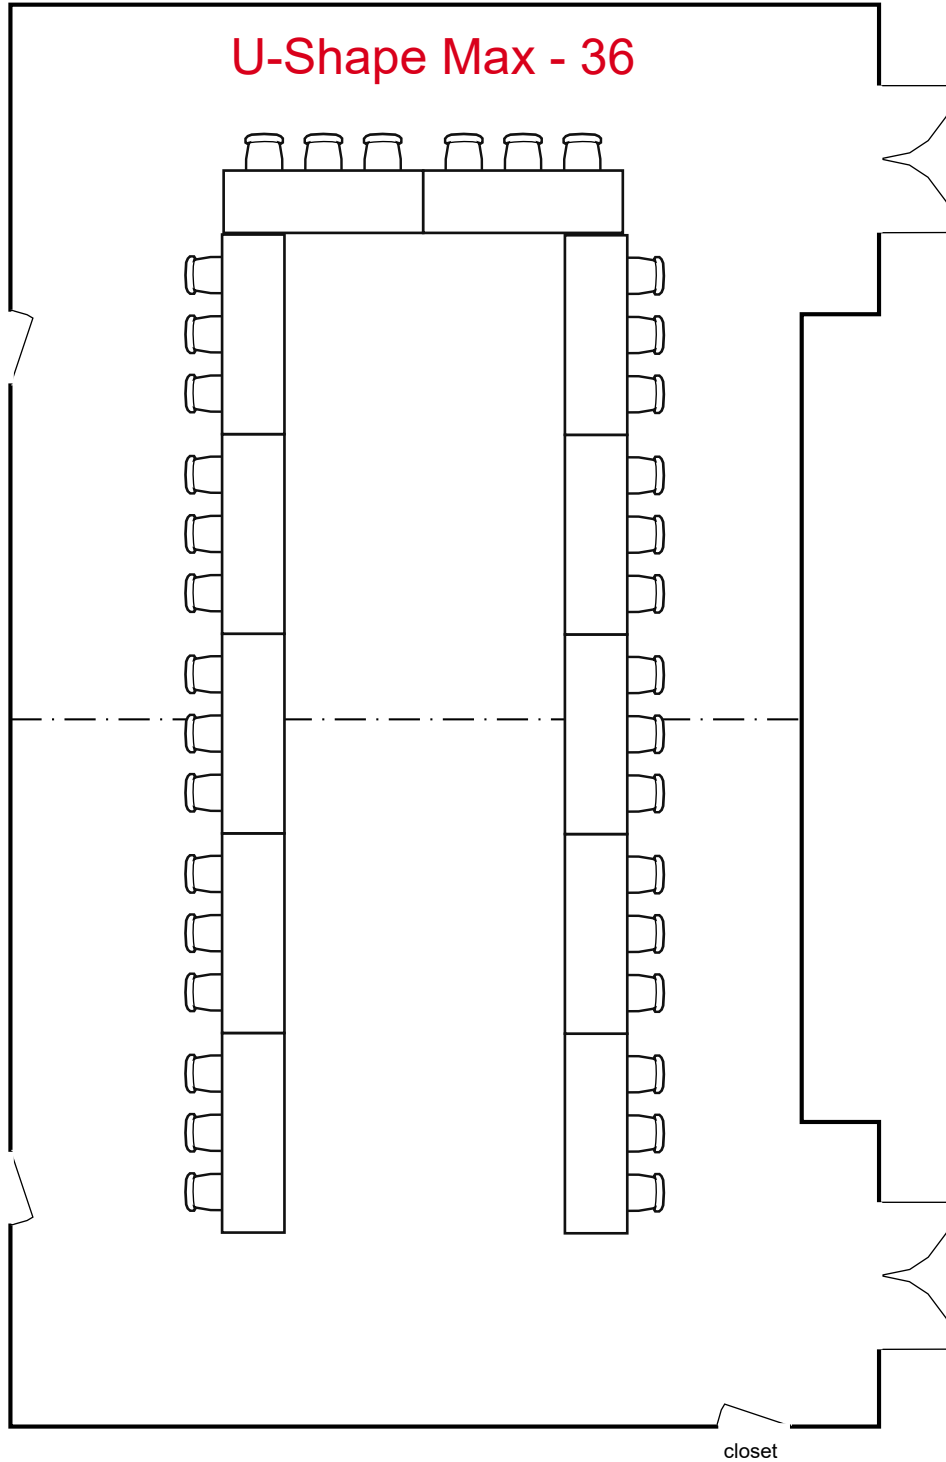

Room Plan Name: Forum F - Banquet

Forum

3rd

Floor

Birmingham Jefferson Convention Complex 216 seats 2 tables
0 booths

Room Plan Name: FORUM G-I - Theatre

Birmingham Jefferson Convention Complex 96 seats 50 tables
0 booths

Room Plan Name: Forum G-I - Classroom

Birmingham Jefferson Convention Comp... 144 seats 20 tables
0 booths

Room Plan Name: Forum G-I - Banquet

Forum I
Forum H

Conference Max - 34

Birmingham Jefferson Convention Complex 34 seats 10 tables
0 booths

Room Plan Name: Forum H-I - Conference

Forum I
Forum H

Theatre Max - 132

Birmingham Jefferson Convention Complex 132 seats 0 tables
0 booths

Room Plan Name: Forum H-I - Theatre

Forum I
Forum H

Classroom Max - 72

closet

Birmingham Jefferson Convention Complex 72 seats 24 tables
0 booths

Room Plan Name: Forum H-I - Classroom

Forum I
Forum H

U-Shape Max - 36

Birmingham Jefferson Convention Complex 36 seats 12 tables
0 booths