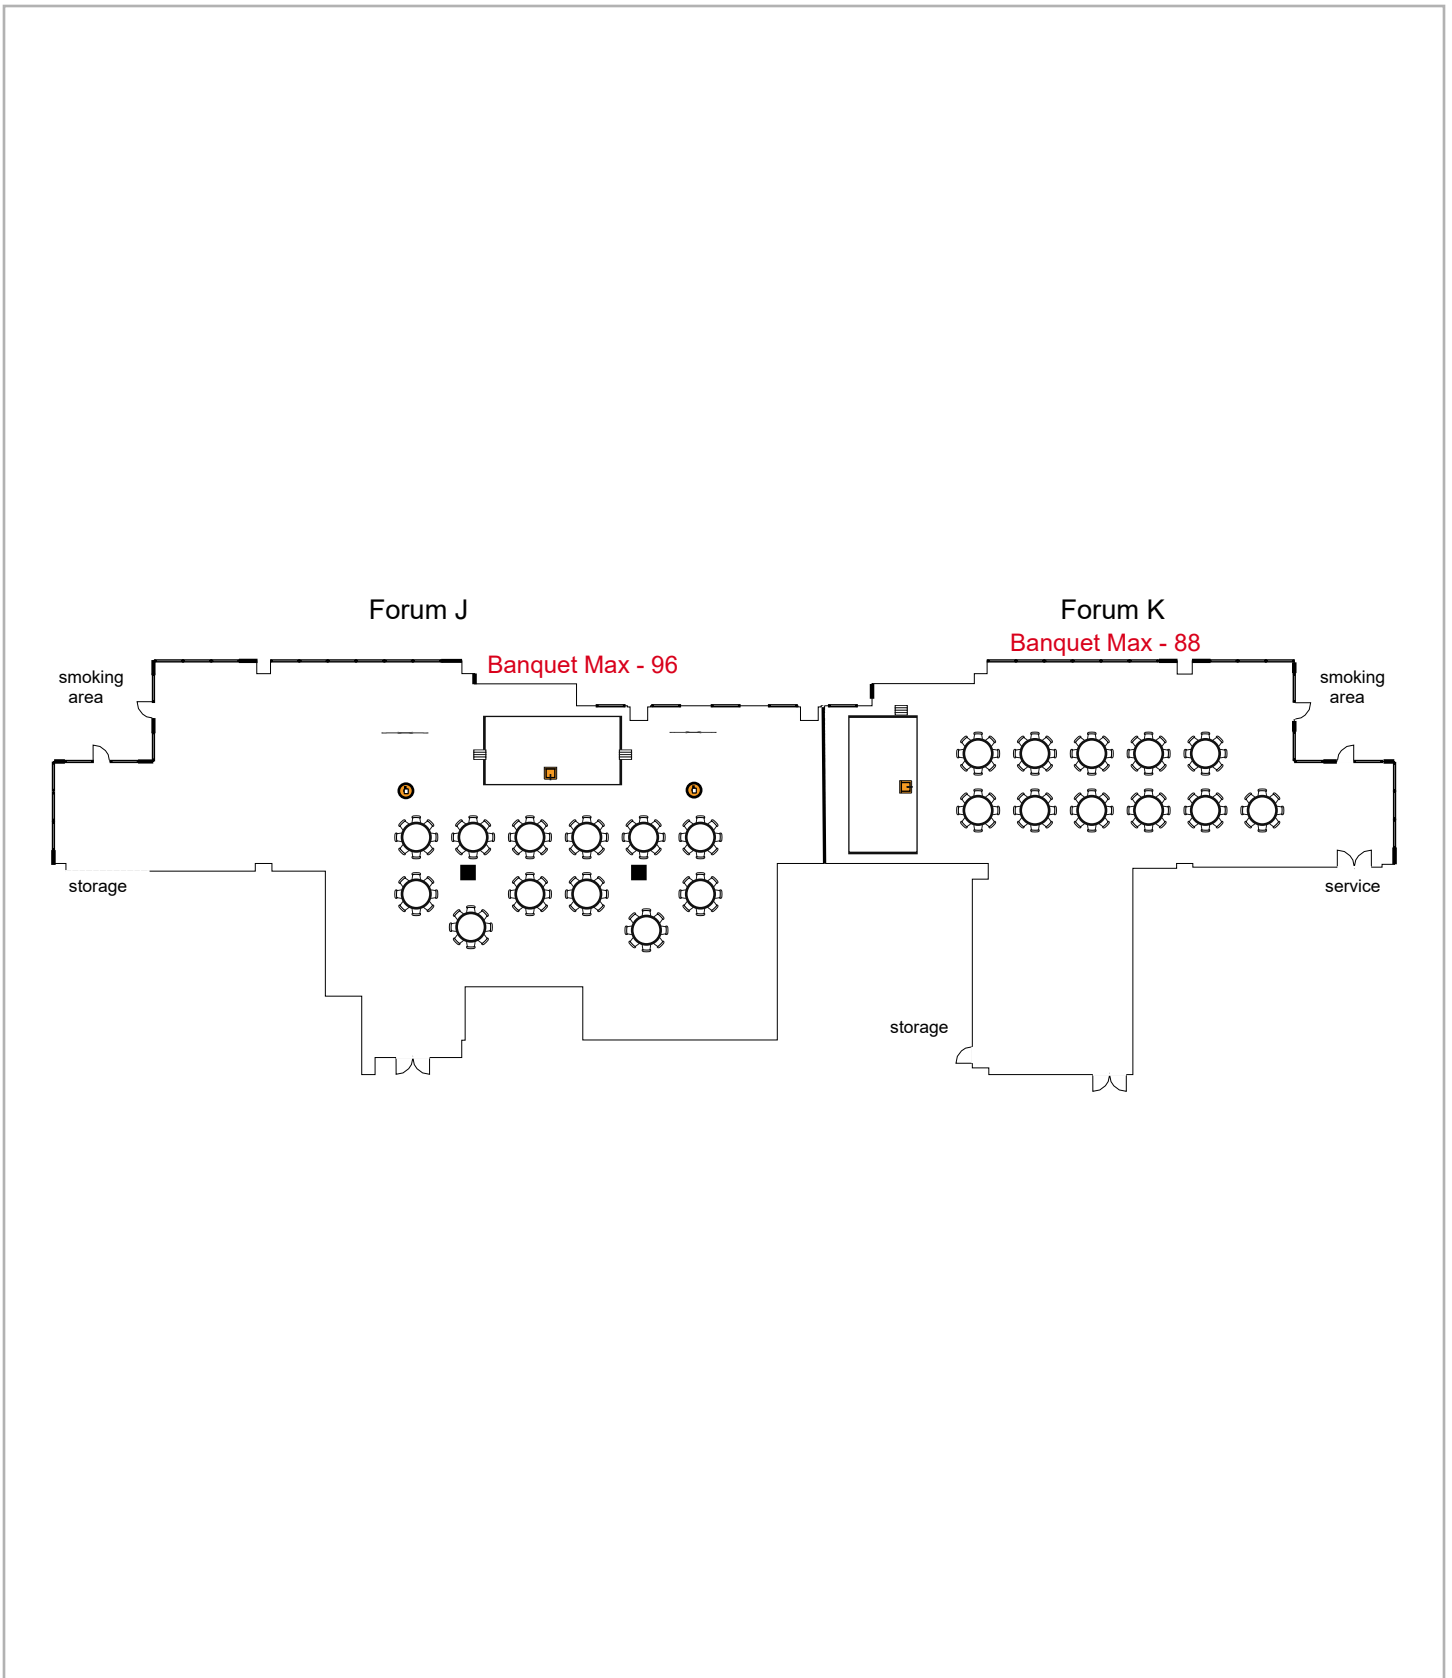

Room Plan Name: Forum GHI - Conference

Birmingham Jefferson Convention Complex 75 seats 25 tables
0 booths

Room Plan Name: Forum GHO - U-Shape

Birmingham Jefferson Convention Comp... 160 seats 20 tables
0 booths

Room Plan Name: Forum GHI - Banquet

Birmingham Jefferson Convention Comp... 320 seats 40 tables
0 booths

Room Plan Name: Forum J-K - Banquet

Birmingham Jefferson Convention Complex 353 seats 2 tables
0 booths

Room Plan Name: Forum JK - Theatre

Birmingham Jefferson Convention Comp... 134 seats 69 tables
0 booths

Room Plan Name: Forum JK - Classroom

Birmingham Jefferson Convention Comp... 184 seats 25 tables
0 booths

Room Plan Name: Forum JK - Banquet

Forum L

Conference Max - 16

Birmingham Jefferson Convention Complex

16 seats 6 tables
0 booths

Room Plan Name: Forum L - Conference

Forum L Theatre Max - 31

Birmingham Jefferson Convention Complex