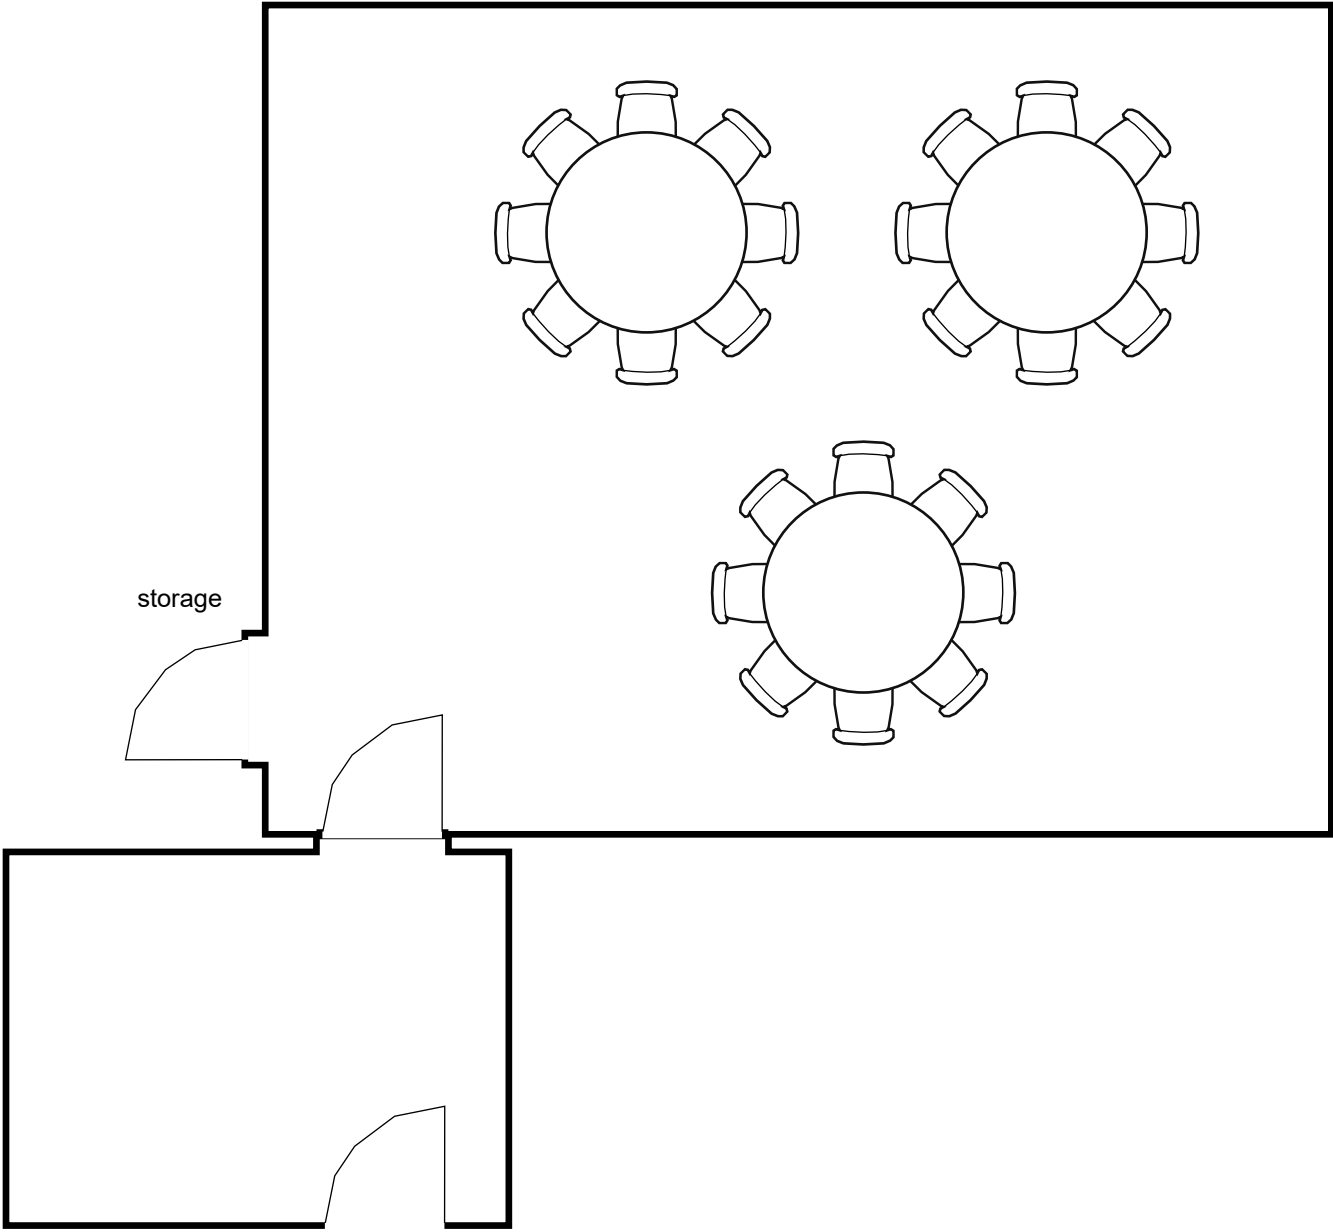

Room Plan Name: Forum JK - Banquet

Forum L

Conference Max - 16

Birmingham Jefferson Convention Complex

16 seats 6 tables
0 booths

Room Plan Name: Forum L - Conference

Forum L Theatre Max - 31

Birmingham Jefferson Convention Complex

31 seats 0 tables
0 booths

Room Plan Name: Forum L - Theatre

Forum L

Classroom Max - 12

storage

Birmingham Jefferson Convention Complex

12 seats 6 tables
0 booths

Room Plan Name: Forum L - Classroom

Forum L

U-Shape Max - 15

Birmingham Jefferson Convention Complex

15 seats 5 tables
0 booths

Room Plan Name: Forum L - U-Shape

Forum L **Banquet Max - 24**

Birmingham Jefferson Convention Complex

24 seats 3 tables
0 booths