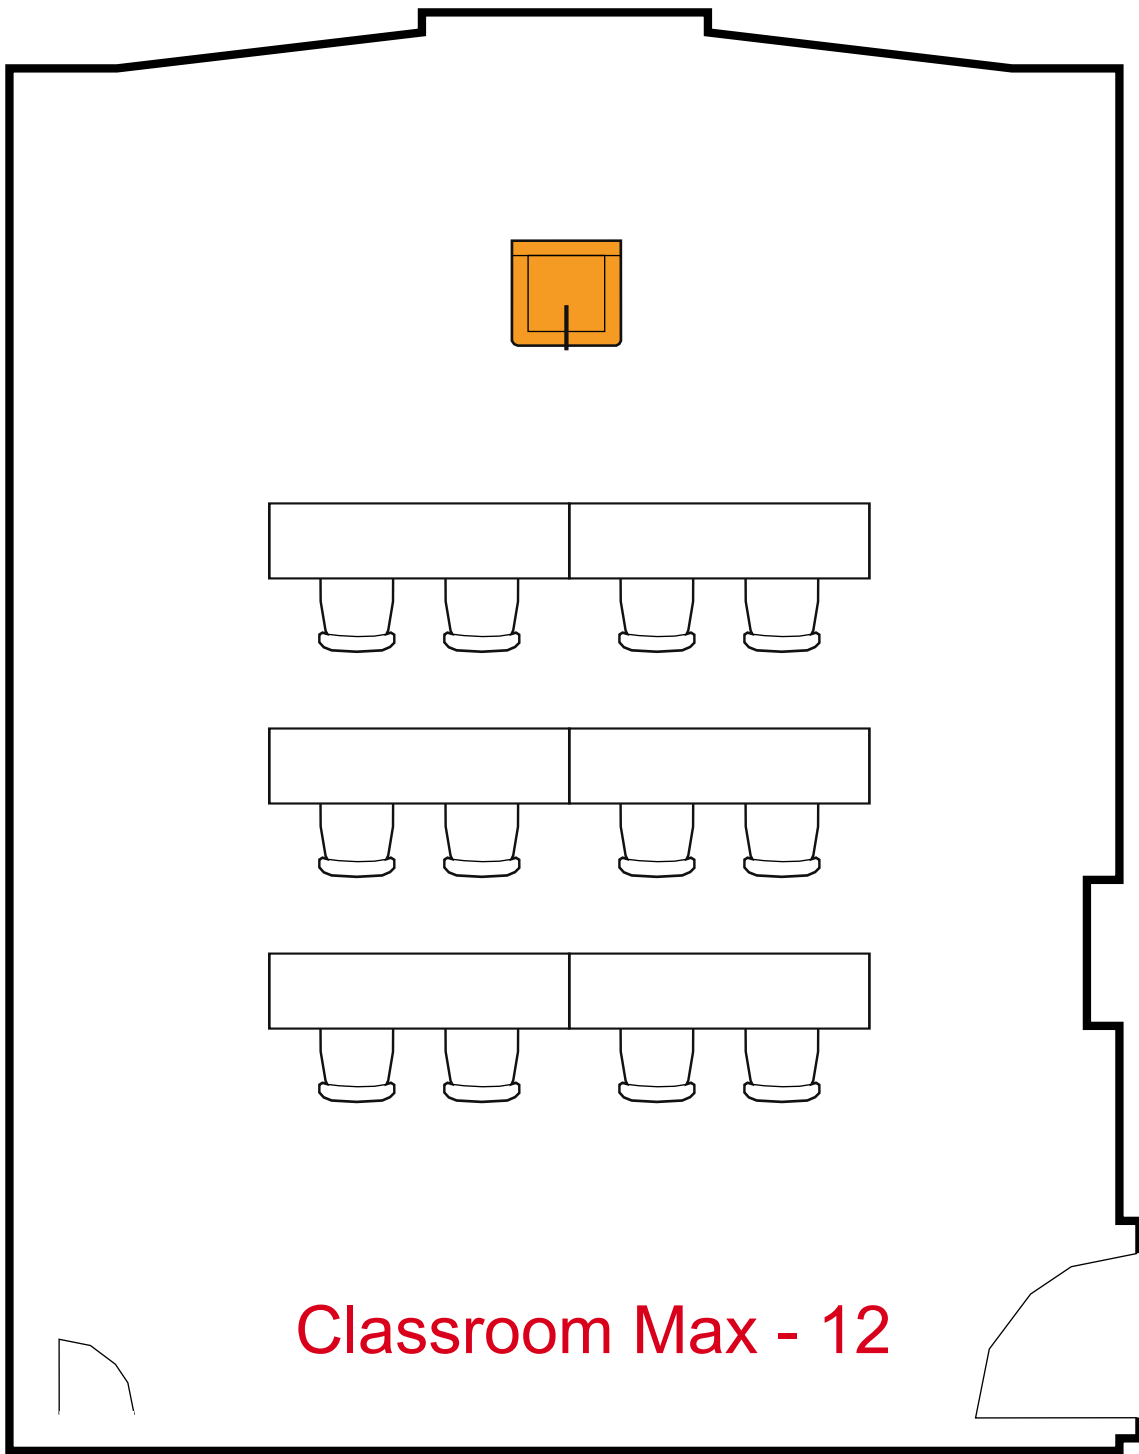

projection room

Birmingham Jefferson Convention Complex

16 seats 2 tables
0 booths

Room Plan Name: Forum D - Banquet

Forum F

Conference Max -16

projection room

Birmingham Jefferson Convention Complex

16 seats 6 tables
0 booths

Room Plan Name: Forum F - Conference

Forum F

Theatre Max - 40

projection room

Birmingham Jefferson Convention Complex

40 seats 0 tables
0 booths

Room Plan Name: Forum F - Theatre

Forum F

projection room

Birmingham Jefferson Convention Complex

12 seats 6 tables
0 booths

Room Plan Name: Forum F - Classroom

Forum F

U-Shape Max - 15

projection room

Birmingham Jefferson Convention Complex

15 seats 5 tables
0 booths

Room Plan Name: Forum F - U-Shape

Forum F

Banquet Max - 16

projection room

Birmingham Jefferson Convention Complex

16 seats 2 tables
0 booths