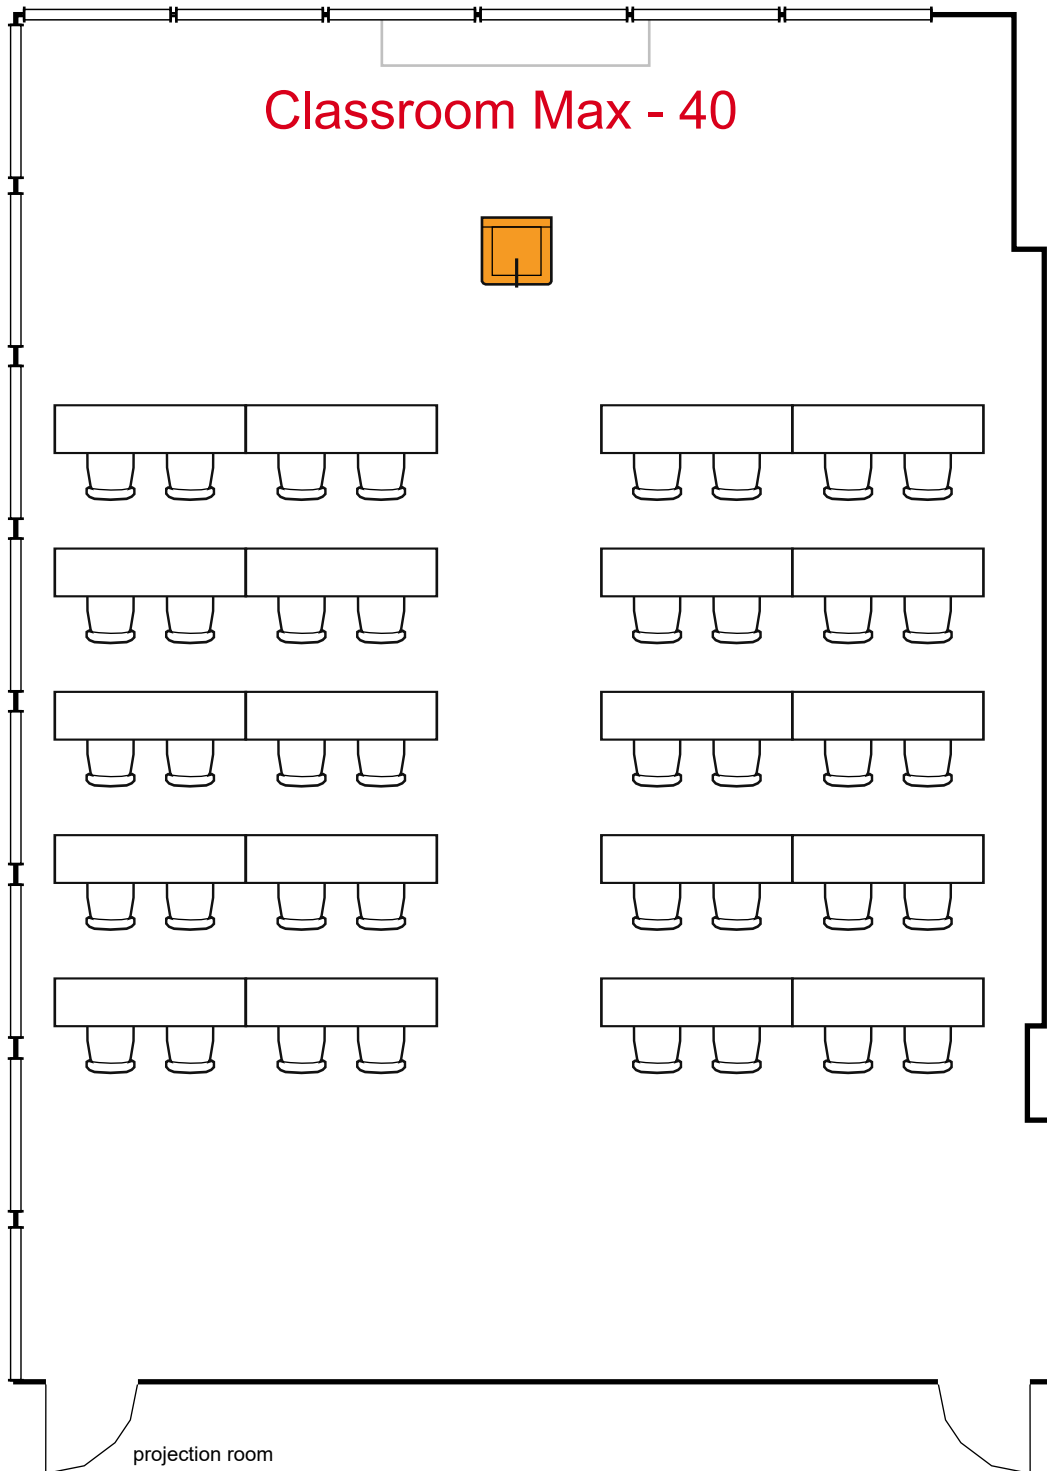

Forum

2nd

Floor

Birmingham Jefferson Convention Complex 211 seats 2 tables
0 booths

Room Plan Name: Forum A-B - Theatre

Birmingham Jefferson Convention Complex 68 seats 36 tables
0 booths

Room Plan Name: Forum A-B - Classroom

Birmingham Jefferson Convention Comp... 128 seats 16 tables
0 booths

Room Plan Name: Forum AB - Banquet

Forum C

screen

Theatre Max - 96

projection room

Birmingham Jefferson Convention Complex

96 seats 0 tables
0 booths

Room Plan Name: Forum C - Theatre

Forum C

screen

Conference Max - 28

Birmingham Jefferson Convention Complex

28 seats 8 tables
0 booths

Room Plan Name: Forum C - Conference

Forum C

screen

Classroom Max - 40

Birmingham Jefferson Convention Complex 40 seats 20 tables
0 booths

Room Plan Name: Forum C - Classroom

Forum C

screen

U-Shape Max - 24

Birmingham Jefferson Convention Complex