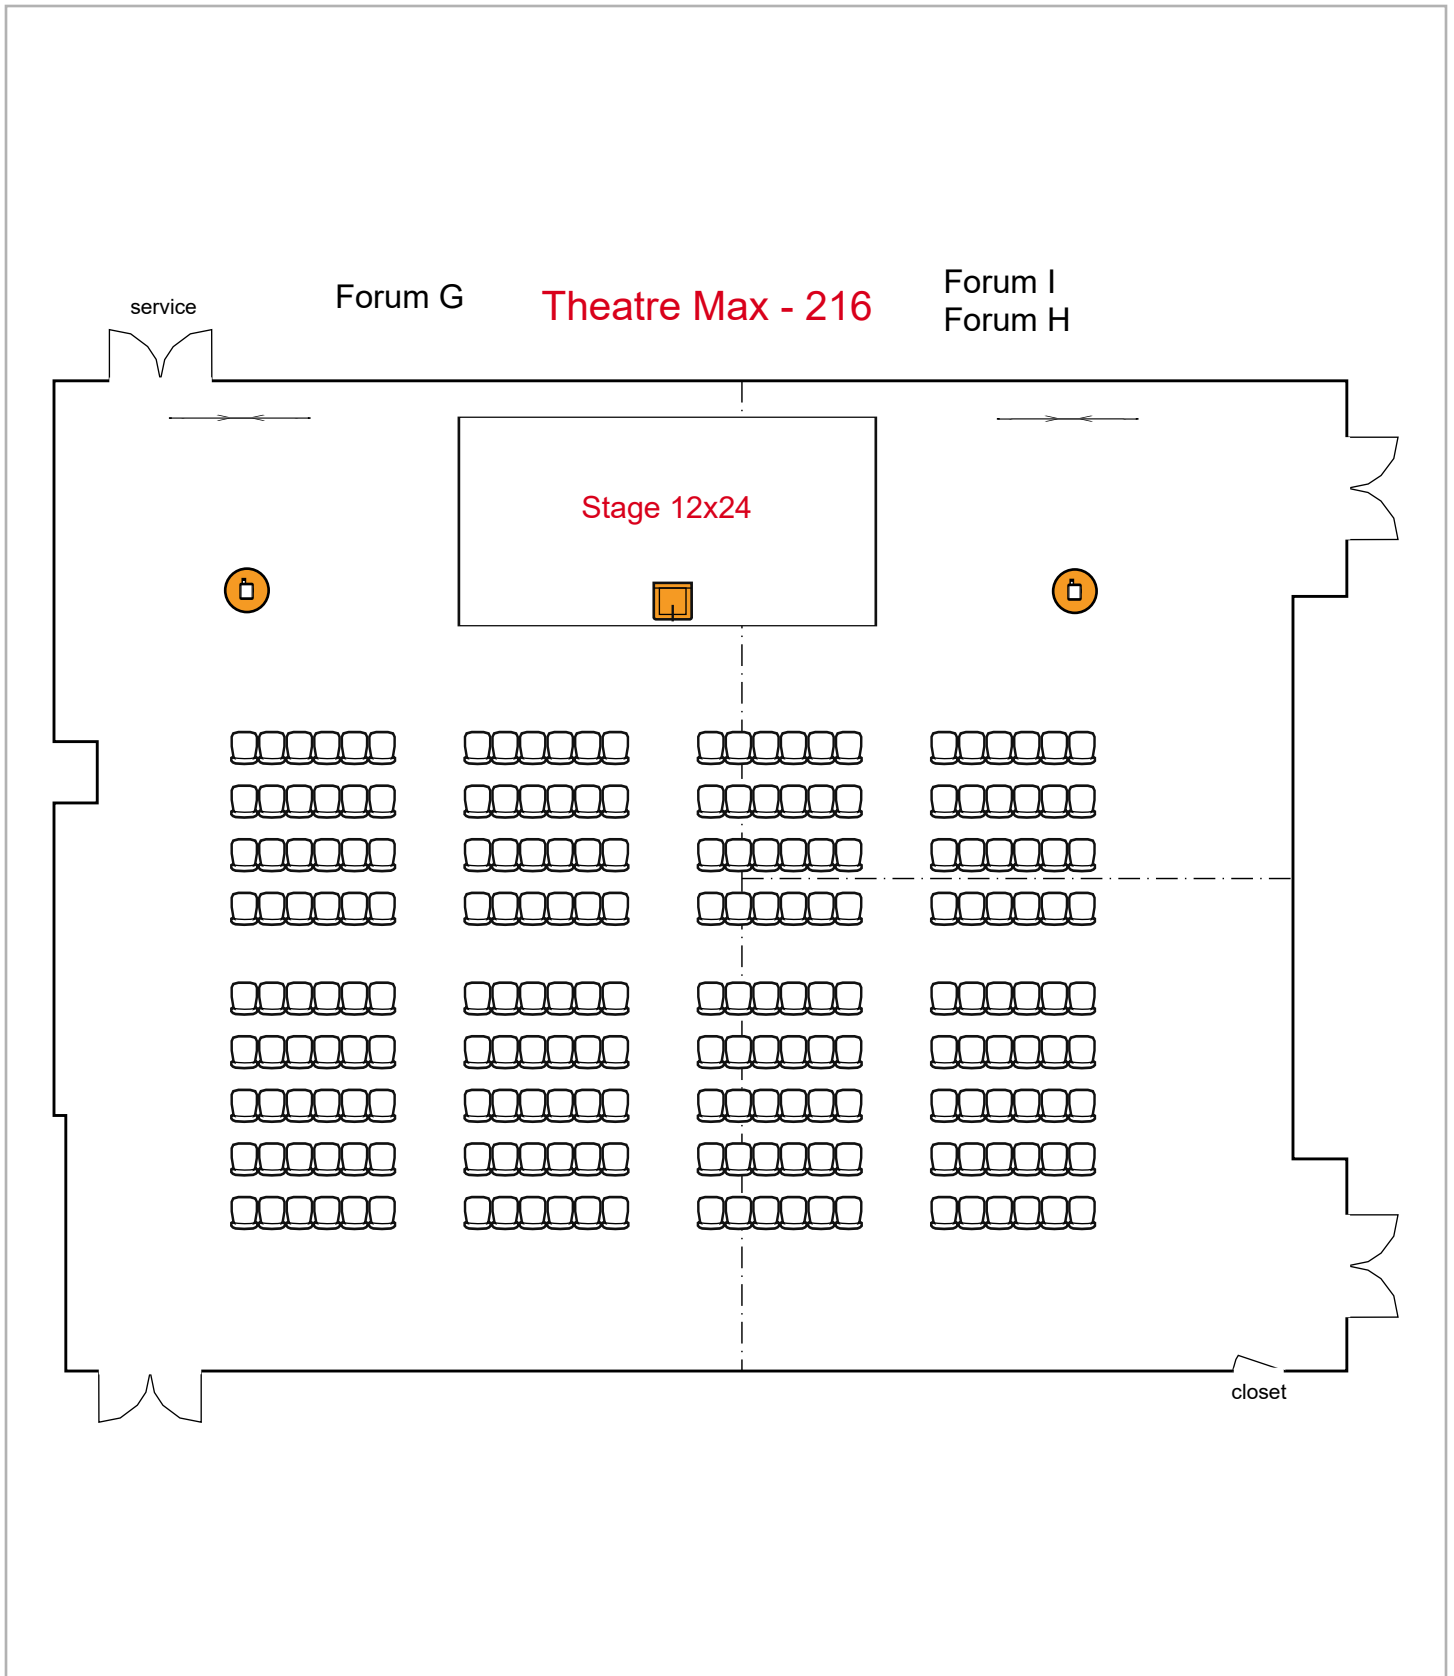

16 seats 6 tables
0 booths

Room Plan Name: Forum F - Conference

Forum F

Theatre Max - 40

projection room

Birmingham Jefferson Convention Complex

40 seats 0 tables
0 booths

Room Plan Name: Forum F - Theatre

Forum F

projection room

Birmingham Jefferson Convention Complex

12 seats 6 tables
0 booths

Room Plan Name: Forum F - Classroom

Forum F

U-Shape Max - 15

projection room

Birmingham Jefferson Convention Complex

15 seats 5 tables
0 booths

Room Plan Name: Forum F - U-Shape

Forum F

Banquet Max - 16

projection room

Birmingham Jefferson Convention Complex

16 seats 2 tables
0 booths

Room Plan Name: Forum F - Banquet

Forum

3rd

Floor

Birmingham Jefferson Convention Complex 216 seats 2 tables
0 booths

Room Plan Name: FORUM G-I - Theatre

Birmingham Jefferson Convention Complex 96 seats 50 tables
0 booths