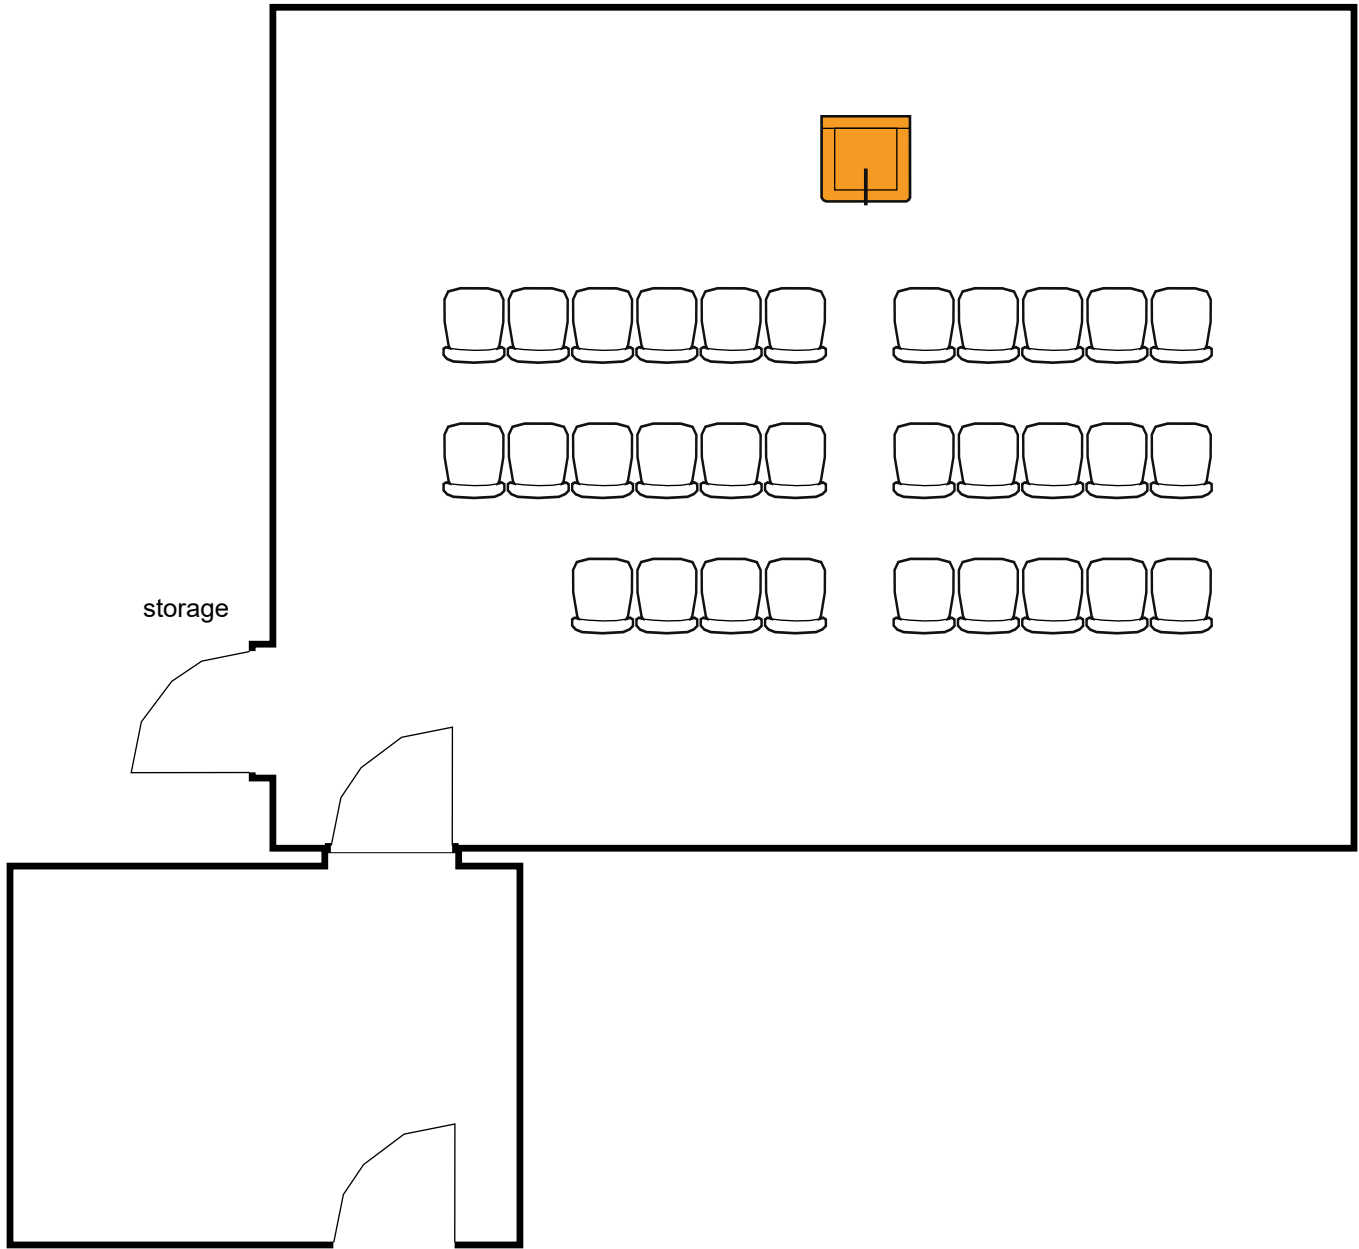

Room Plan Name: Forum JK - Theatre

Birmingham Jefferson Convention Comp... 134 seats 69 tables
0 booths

Room Plan Name: Forum JK - Classroom

Birmingham Jefferson Convention Comp... 184 seats 25 tables
0 booths

Room Plan Name: Forum JK - Banquet

Forum L

Conference Max - 16

Birmingham Jefferson Convention Complex

16 seats 6 tables
0 booths

Room Plan Name: Forum L - Conference

Forum L Theatre Max - 31

Birmingham Jefferson Convention Complex

31 seats 0 tables
0 booths

Room Plan Name: Forum L - Theatre

Forum L

Classroom Max - 12

storage

Birmingham Jefferson Convention Complex

12 seats 6 tables
0 booths

Room Plan Name: Forum L - Classroom

Forum L

U-Shape Max - 15

Birmingham Jefferson Convention Complex

15 seats 5 tables
0 booths

Room Plan Name: Forum L - U-Shape

Forum L **Banquet Max - 24**

Birmingham Jefferson Convention Complex

24 seats 3 tables
0 booths