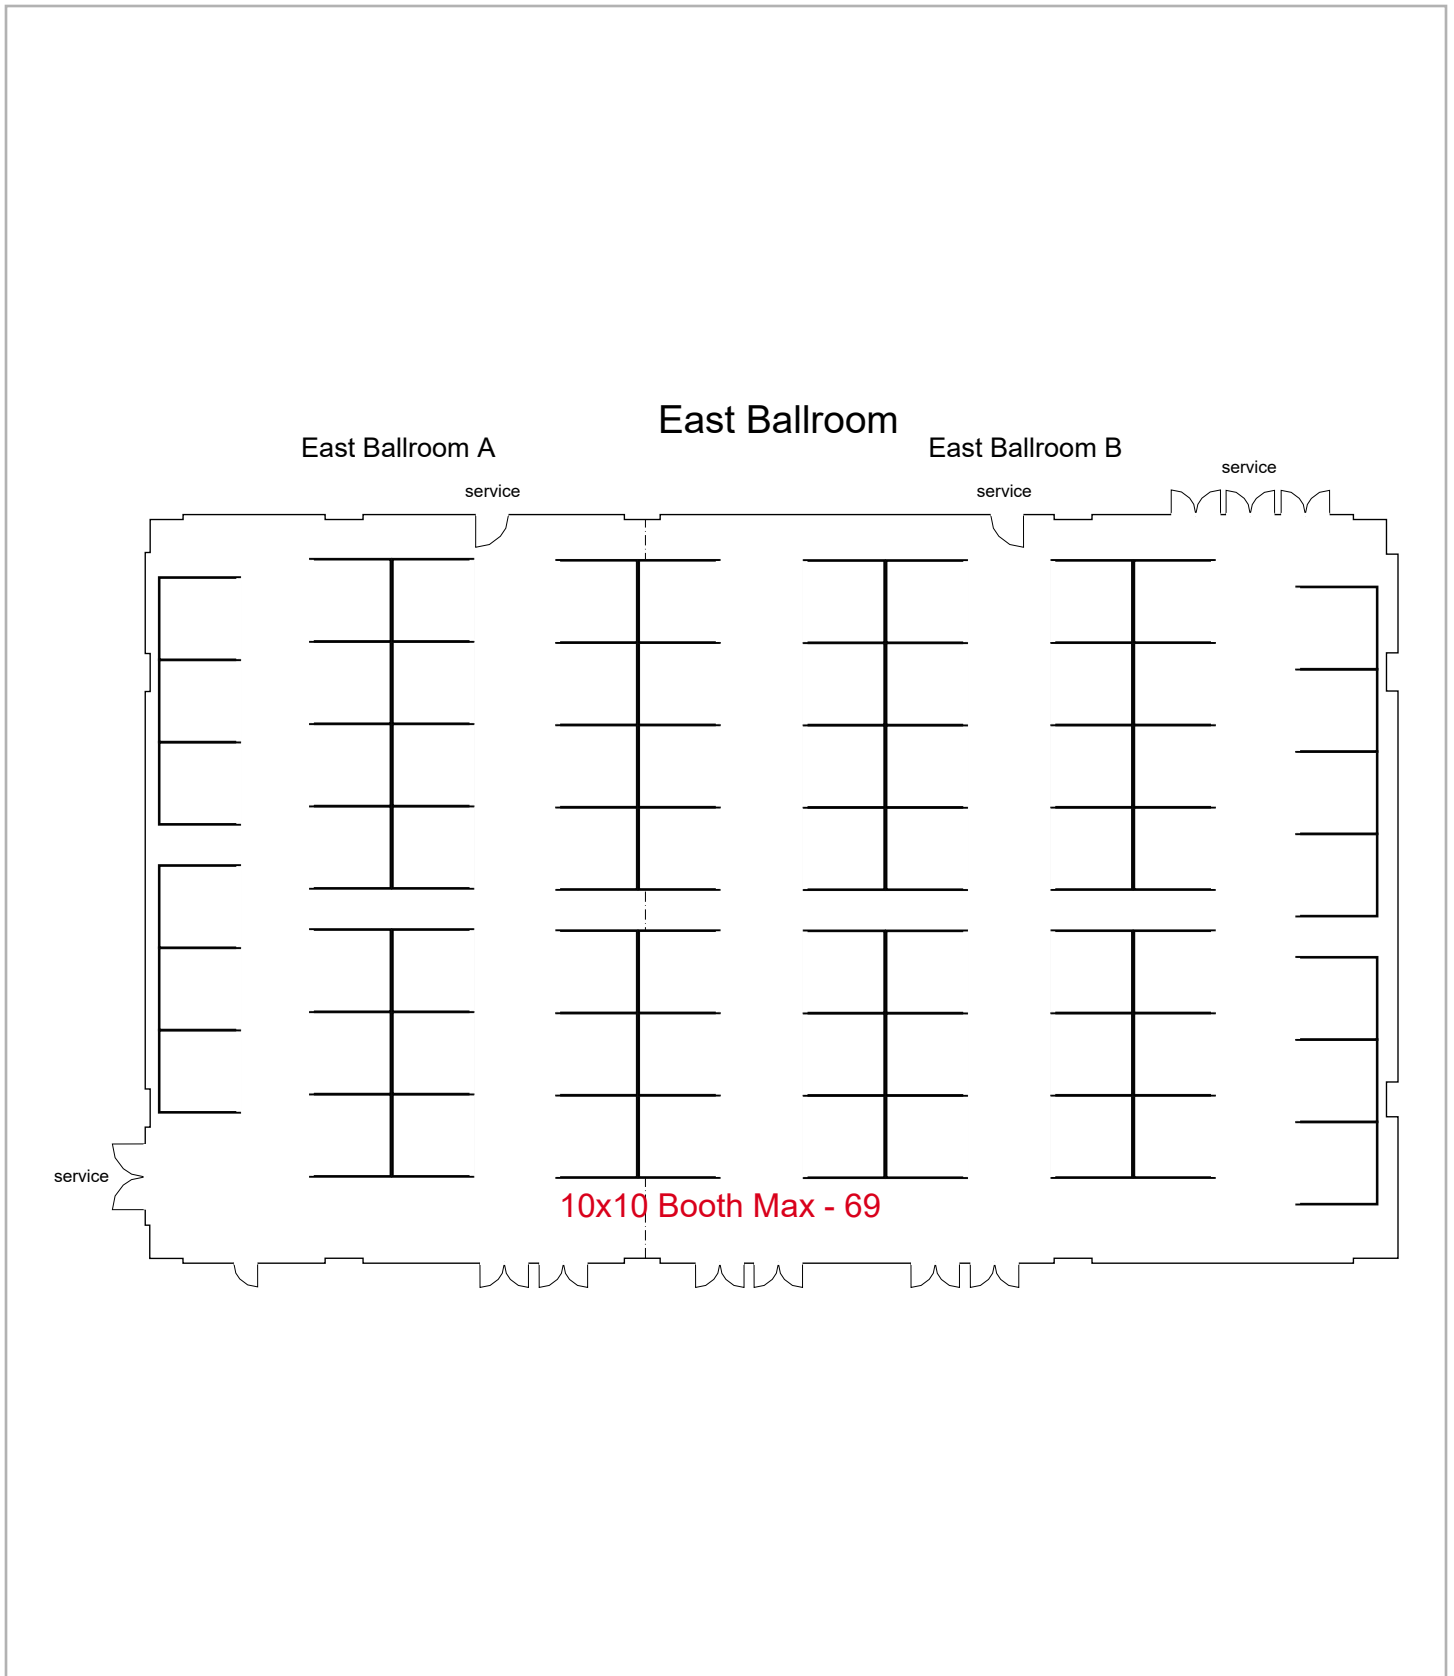

# **East Meeting Rooms**

Birmingham Jefferson Convention Comp... 1260 seats 2 tables  
0 booths

Room Plan Name: Ballroom - Theatre

Birmingham Jefferson Convention Com... 468 seats 236 tables  
0 booths

Room Plan Name: Ballroom - Classroom

Birmingham Jefferson Convention Comp... 624 seats 80 tables  
0 booths

Room Plan Name: Ballroom - Banquet

Birmingham Jefferson Convention Complex

0 seats 0 tables  
69 booths

Room Plan Name: Ballroom - Booths