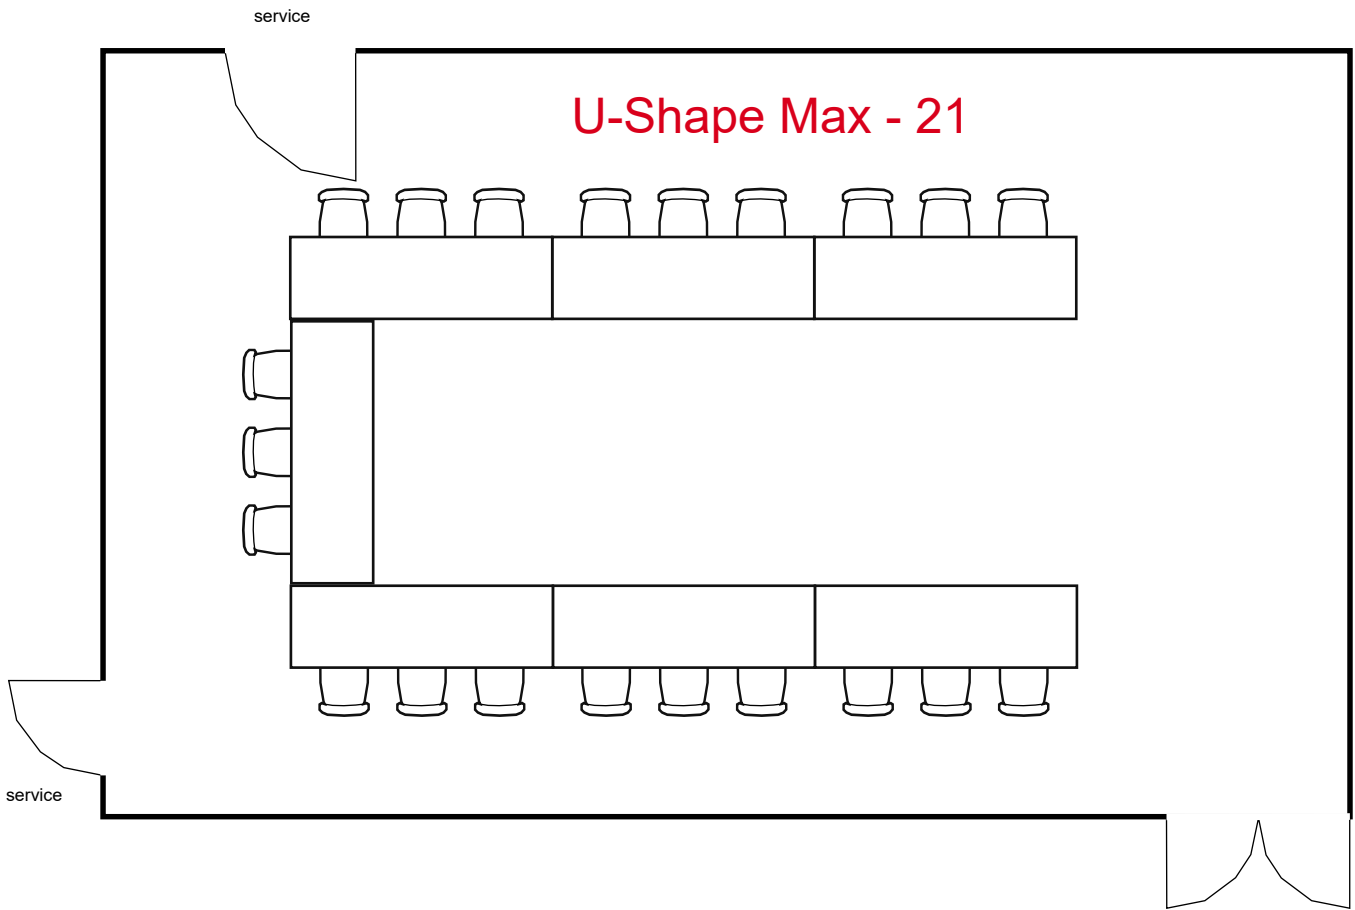

Conference Max - 22

service

Birmingham Jefferson Convention Complex

22 seats 6 tables  
0 booths

Room Plan Name: North B - Conference

North B

service

Theatre Max - 72

service

Birmingham Jefferson Convention Complex

72 seats 0 tables  
0 booths

Room Plan Name: North B - Theatre

North B

service

Classroom Max - 30

Birmingham Jefferson Convention Complex 30 seats 15 tables  
0 booths

Room Plan Name: North B - Classroom

North B

Birmingham Jefferson Convention Complex

21 seats 7 tables  
0 booths

Room Plan Name: North B - U-Shape

Birmingham Jefferson Convention Complex

28 seats 8 tables  
0 booths

Room Plan Name: North C-D - Conference

Birmingham Jefferson Convention Complex 140 seats 0 tables  
0 booths

Room Plan Name: North C-D - Theatre

Birmingham Jefferson Convention Complex 56 seats 28 tables  
0 booths