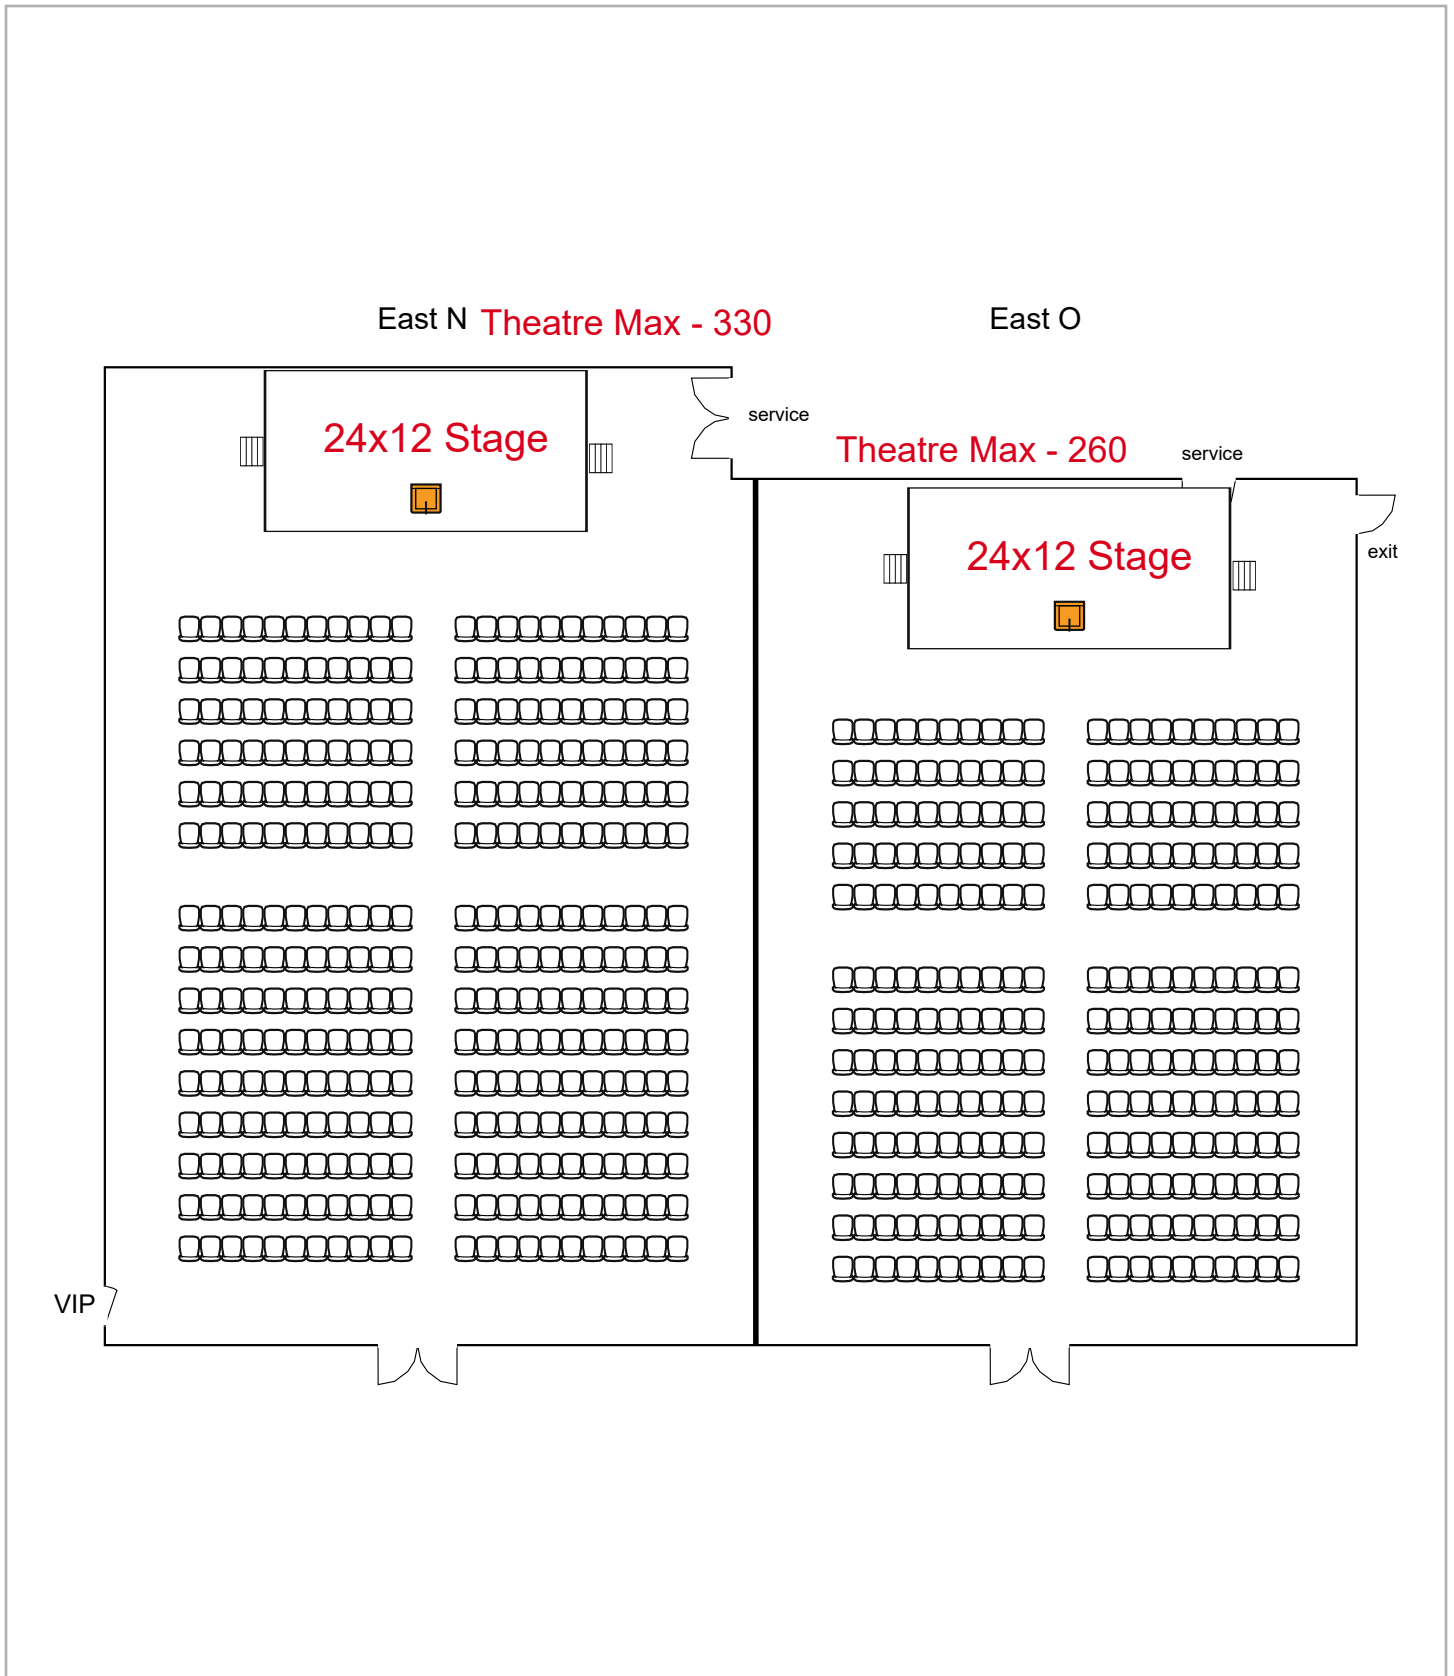

Room Plan Name: East D-L - Conference

Birmingham Jefferson Convention Complex 604 seats 0 tables  
0 booths

Room Plan Name: East D-L - Theatre

Birmingham Jefferson Convention Com... 204 seats 102 tables  
0 booths

Room Plan Name: East D-L - Classroom

Birmingham Jefferson Convention Comp... 228 seats 57 tables  
0 booths

Room Plan Name: East D-L - U Shape

Birmingham Jefferson Convention Comp... 400 seats 50 tables  
0 booths

Room Plan Name: East D-L - Banquet

Birmingham Jefferson Convention Complex 495 seats 2 tables  
0 booths

Room Plan Name: East N-O - Theatre

Birmingham Jefferson Convention Comp... 178 seats 91 tables  
0 booths

Room Plan Name: East N-O - Classroom

Birmingham Jefferson Convention Comp... 240 seats 32 tables  
0 booths

Room Plan Name: East N-O - Banquet

Birmingham Jefferson Convention Complex 590 seats 0 tables  
0 booths