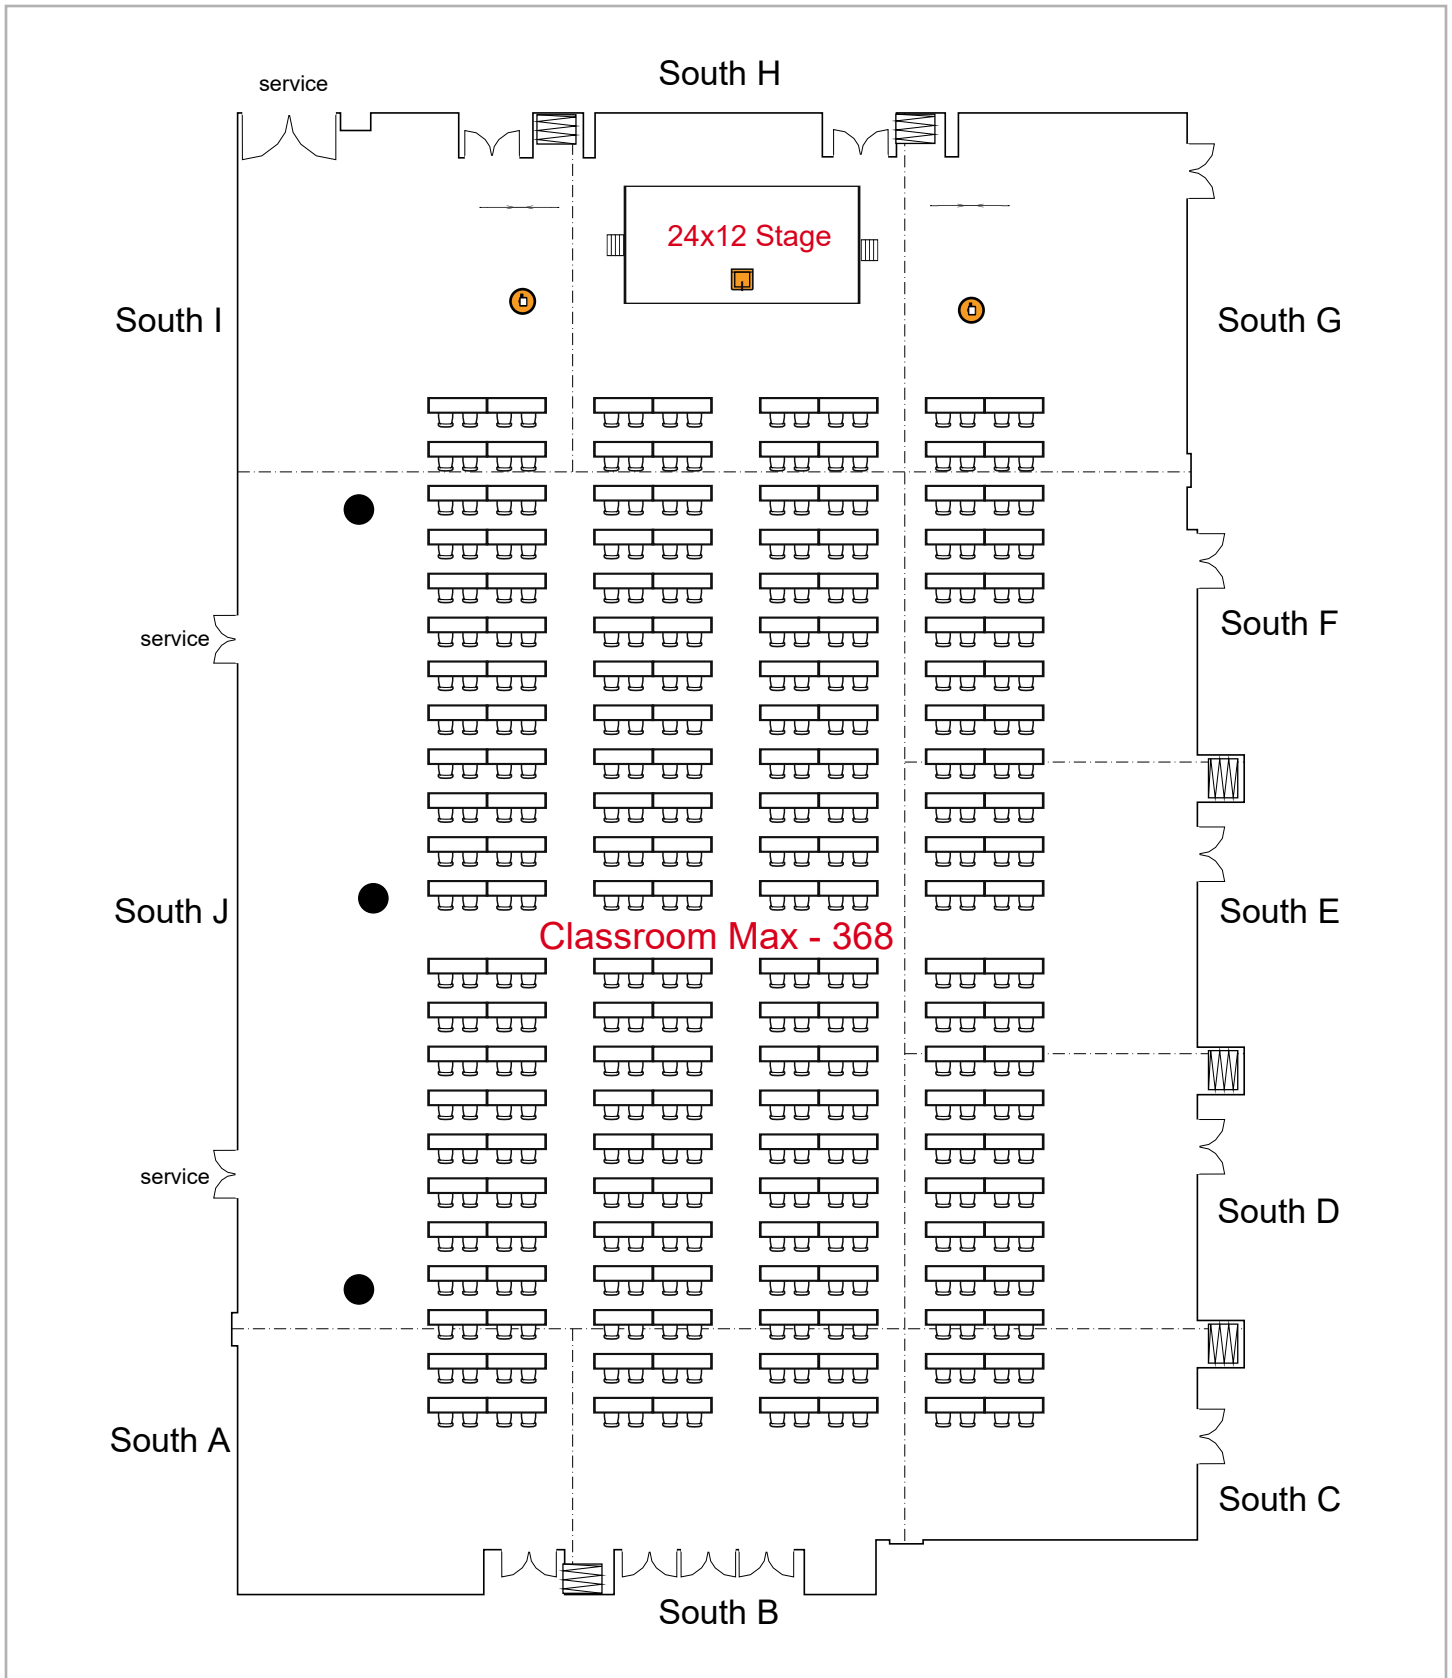

Room Plan Name: South Hall - Classroom

Birmingham Jefferson Convention Comp... 768 seats 98 tables  
0 booths

Room Plan Name: South Hall - Banquet

Birmingham Jefferson Convention Complex

0 seats 0 tables  
69 booths

# **South Meeting Rooms**

Birmingham Jefferson Convention Comp... 1500 seats 2 tables  
0 booths

Room Plan Name: South A-J - Theatre

Birmingham Jefferson Convention Com... 368 seats 186 tables  
0 booths