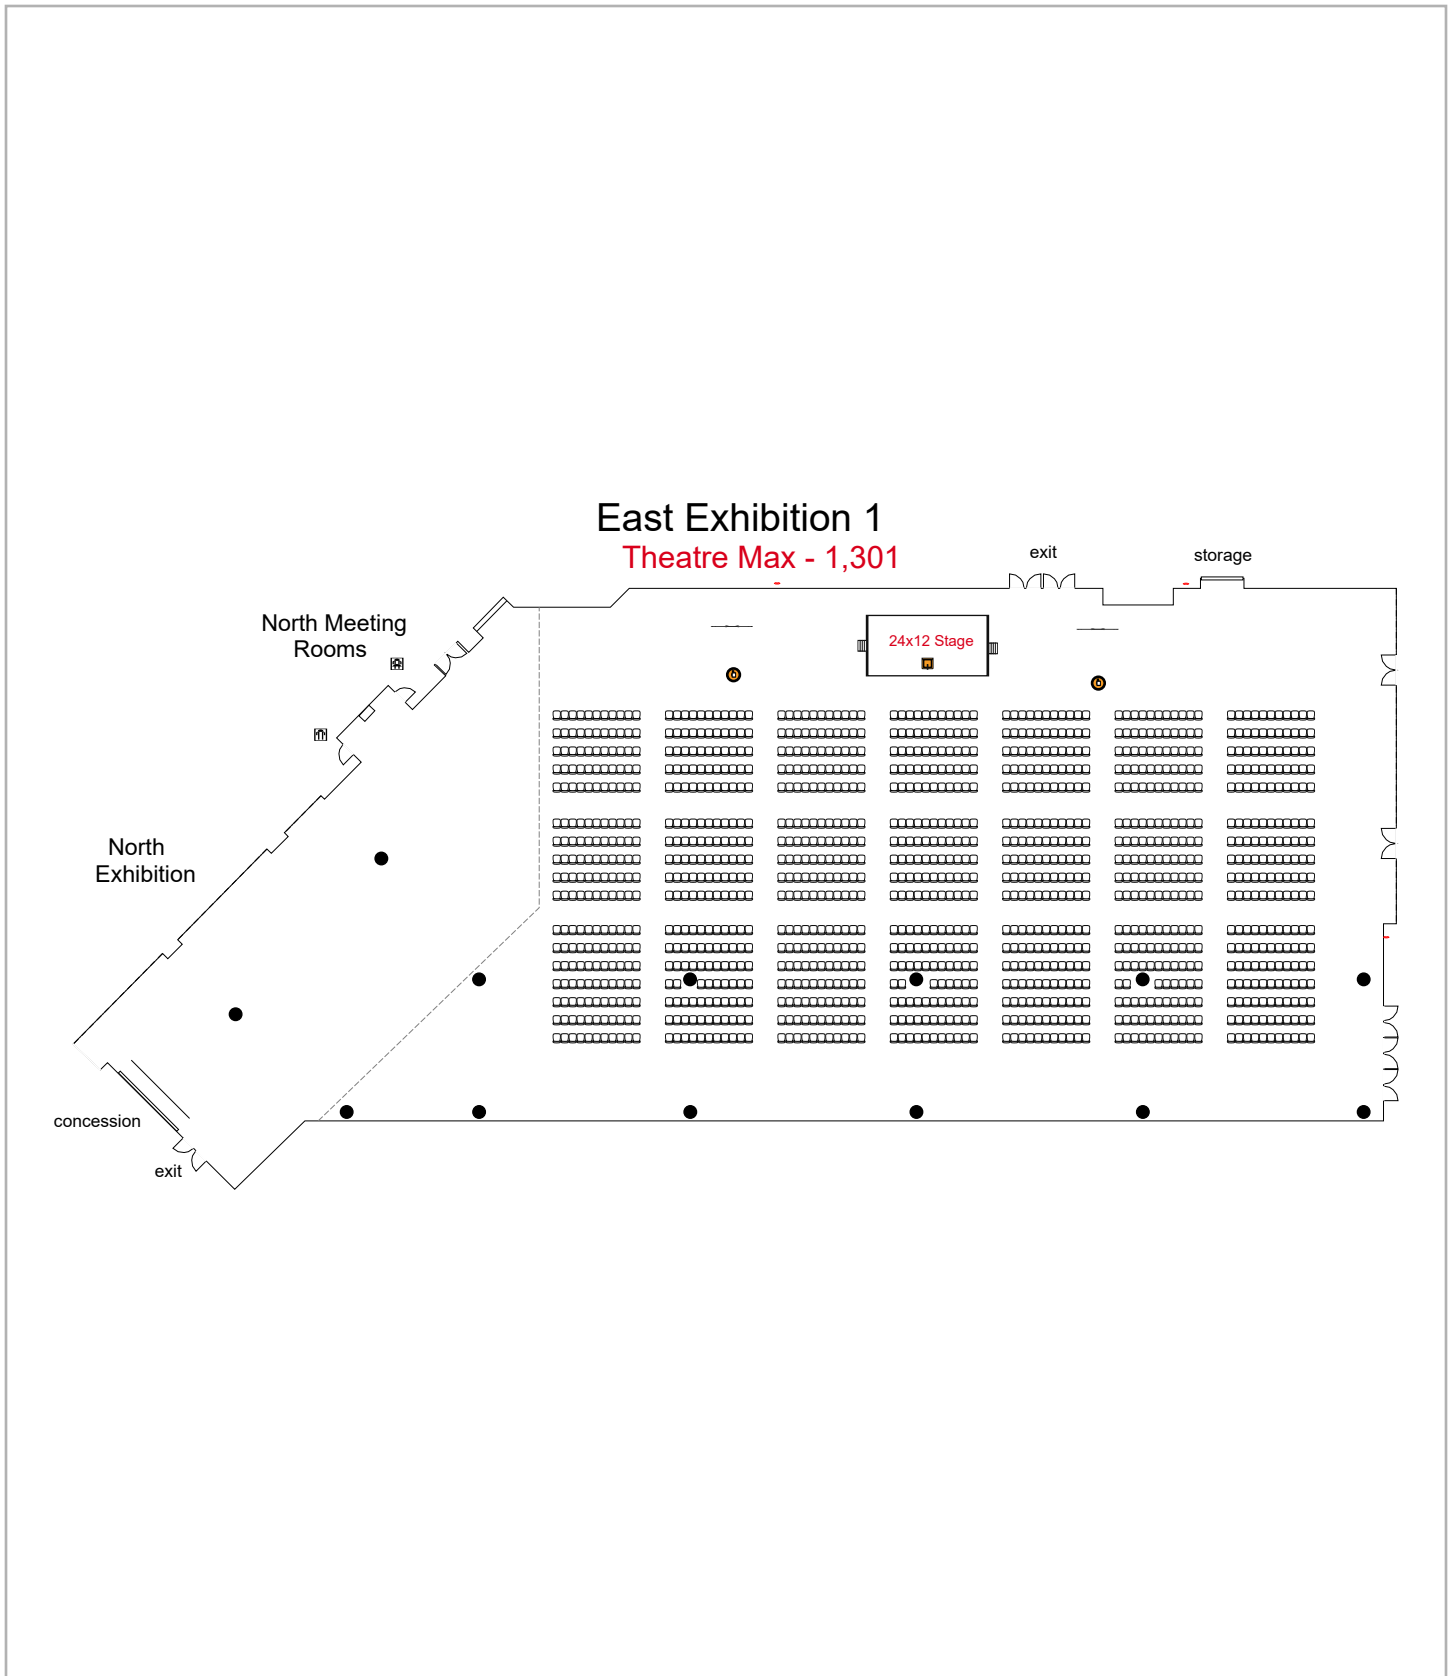

**East**

**Halls**

Birmingham Jefferson Convention Complex

0 seats 0 tables  
473 booths

Room Plan Name: East Halls - Booths

Birmingham Jefferson Convention Comp... 5710 seats 2 tables  
0 booths

Room Plan Name: East Hall 2-3 - Theatre

Birmingham Jefferson Convention Co... 2538 seats 1271 tables  
0 booths

Room Plan Name: East Hall 2-3 - Classroom

Birmingham Jefferson Convention Co... 2992 seats 376 tables  
0 booths

Room Plan Name: East Halls 2-3 - Banquet

Birmingham Jefferson Convention Complex

0 seats 0 tables  
379 booths

Room Plan Name: East Halls 2-3 - Booths

Birmingham Jefferson Convention Comp... 1301 seats 2 tables  
0 booths

Room Plan Name: East Hall 1 - Theatre

Birmingham Jefferson Convention Com... 610 seats 307 tables  
0 booths

Room Plan Name: East Hall 1 - Classroom

Birmingham Jefferson Convention Com... 824 seats 105 tables  
0 booths

Room Plan Name: East Hall 1 - Banquet