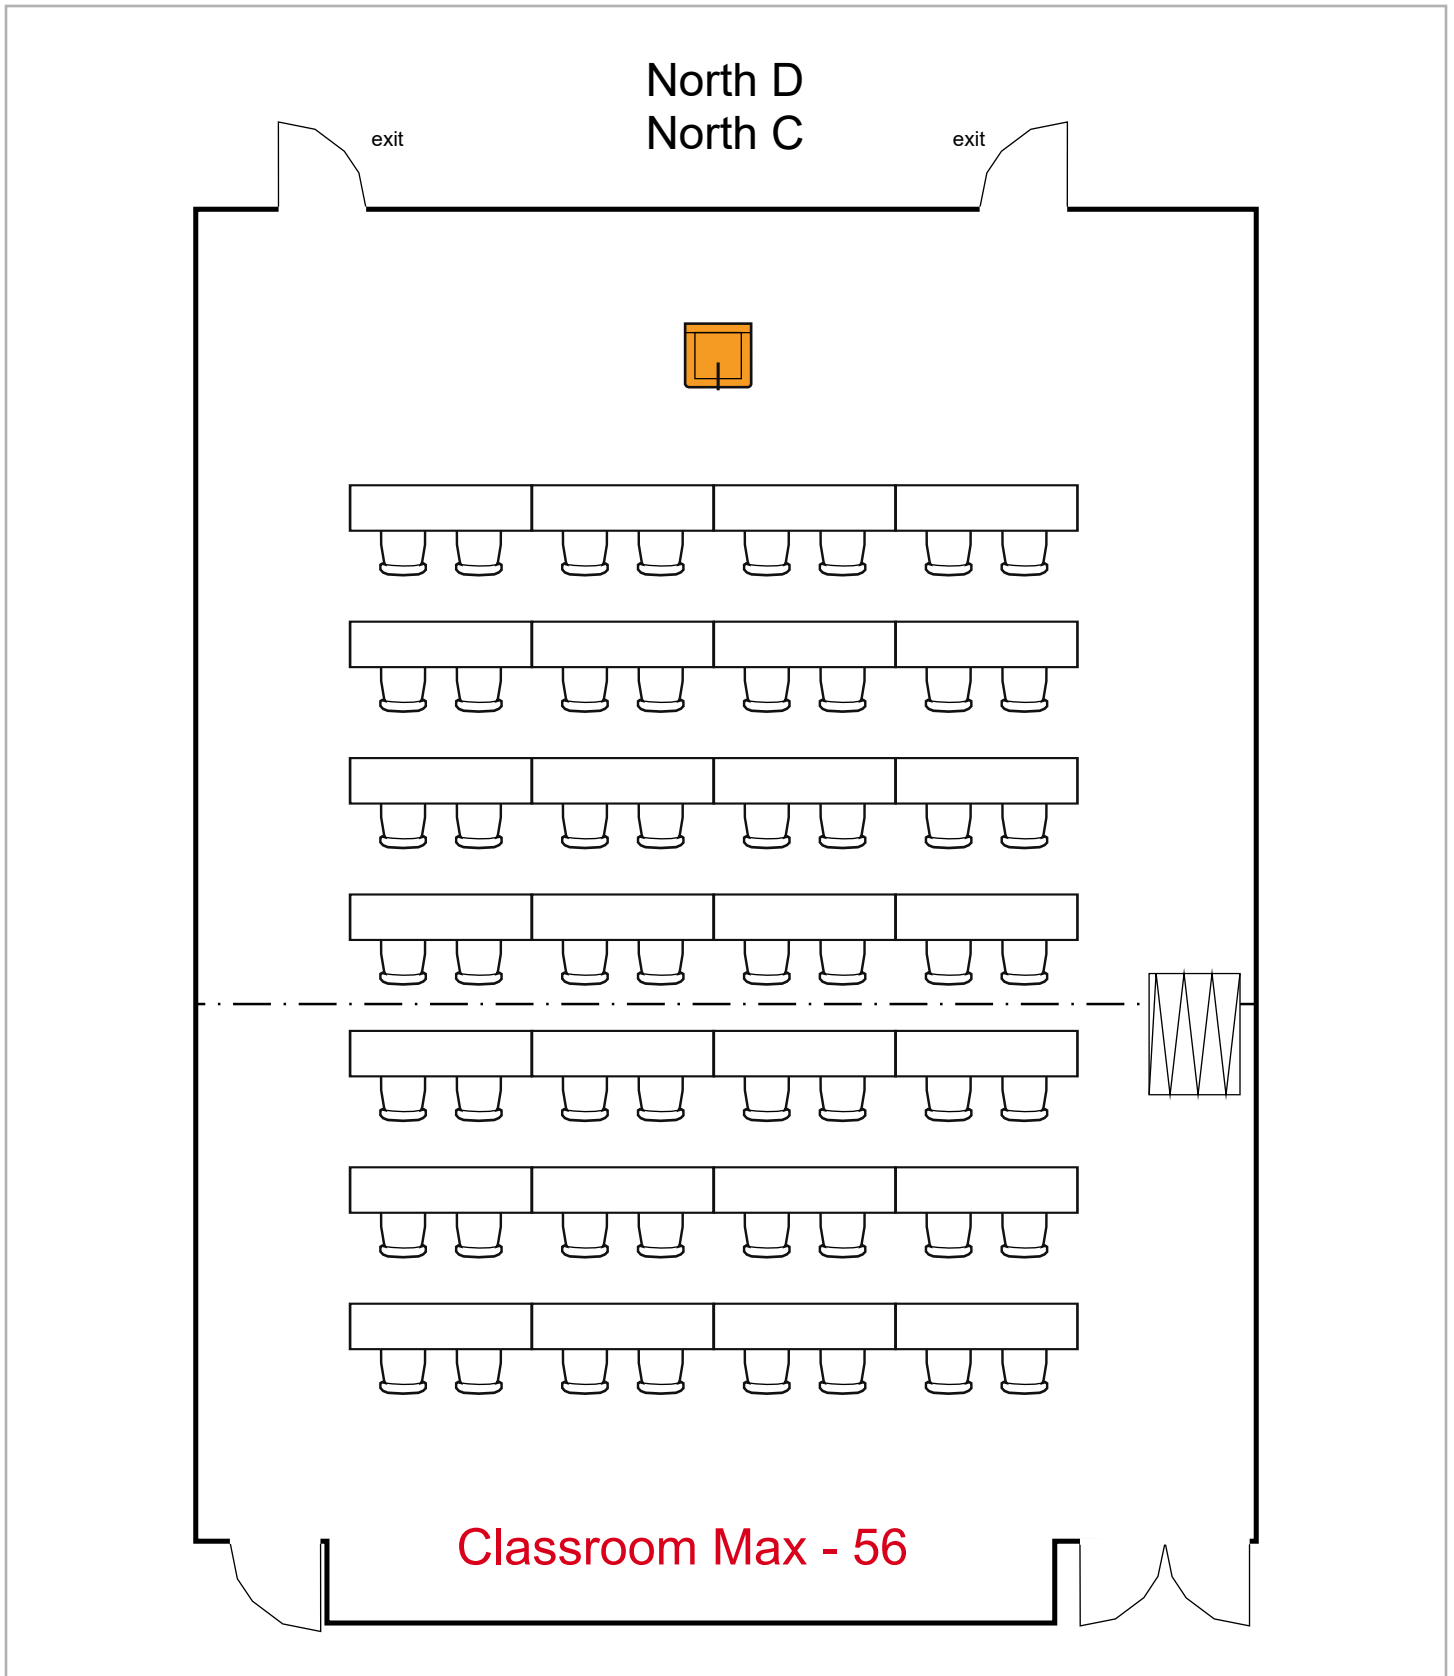

service

Birmingham Jefferson Convention Complex

72 seats 0 tables  
0 booths

Room Plan Name: North B - Theatre

North B

service

Classroom Max - 30

Birmingham Jefferson Convention Complex 30 seats 15 tables  
0 booths

Room Plan Name: North B - Classroom

North B

Birmingham Jefferson Convention Complex

21 seats 7 tables  
0 booths

Room Plan Name: North B - U-Shape

Birmingham Jefferson Convention Complex

28 seats 8 tables  
0 booths

Room Plan Name: North C-D - Conference

Birmingham Jefferson Convention Complex 140 seats 0 tables  
0 booths

Room Plan Name: North C-D - Theatre

Birmingham Jefferson Convention Complex 56 seats 28 tables  
0 booths

Room Plan Name: North C-D - Classroom

Birmingham Jefferson Convention Complex 30 seats 10 tables  
0 booths

Room Plan Name: North C-D - U-Shape

Birmingham Jefferson Convention Complex 80 seats 10 tables  
0 booths