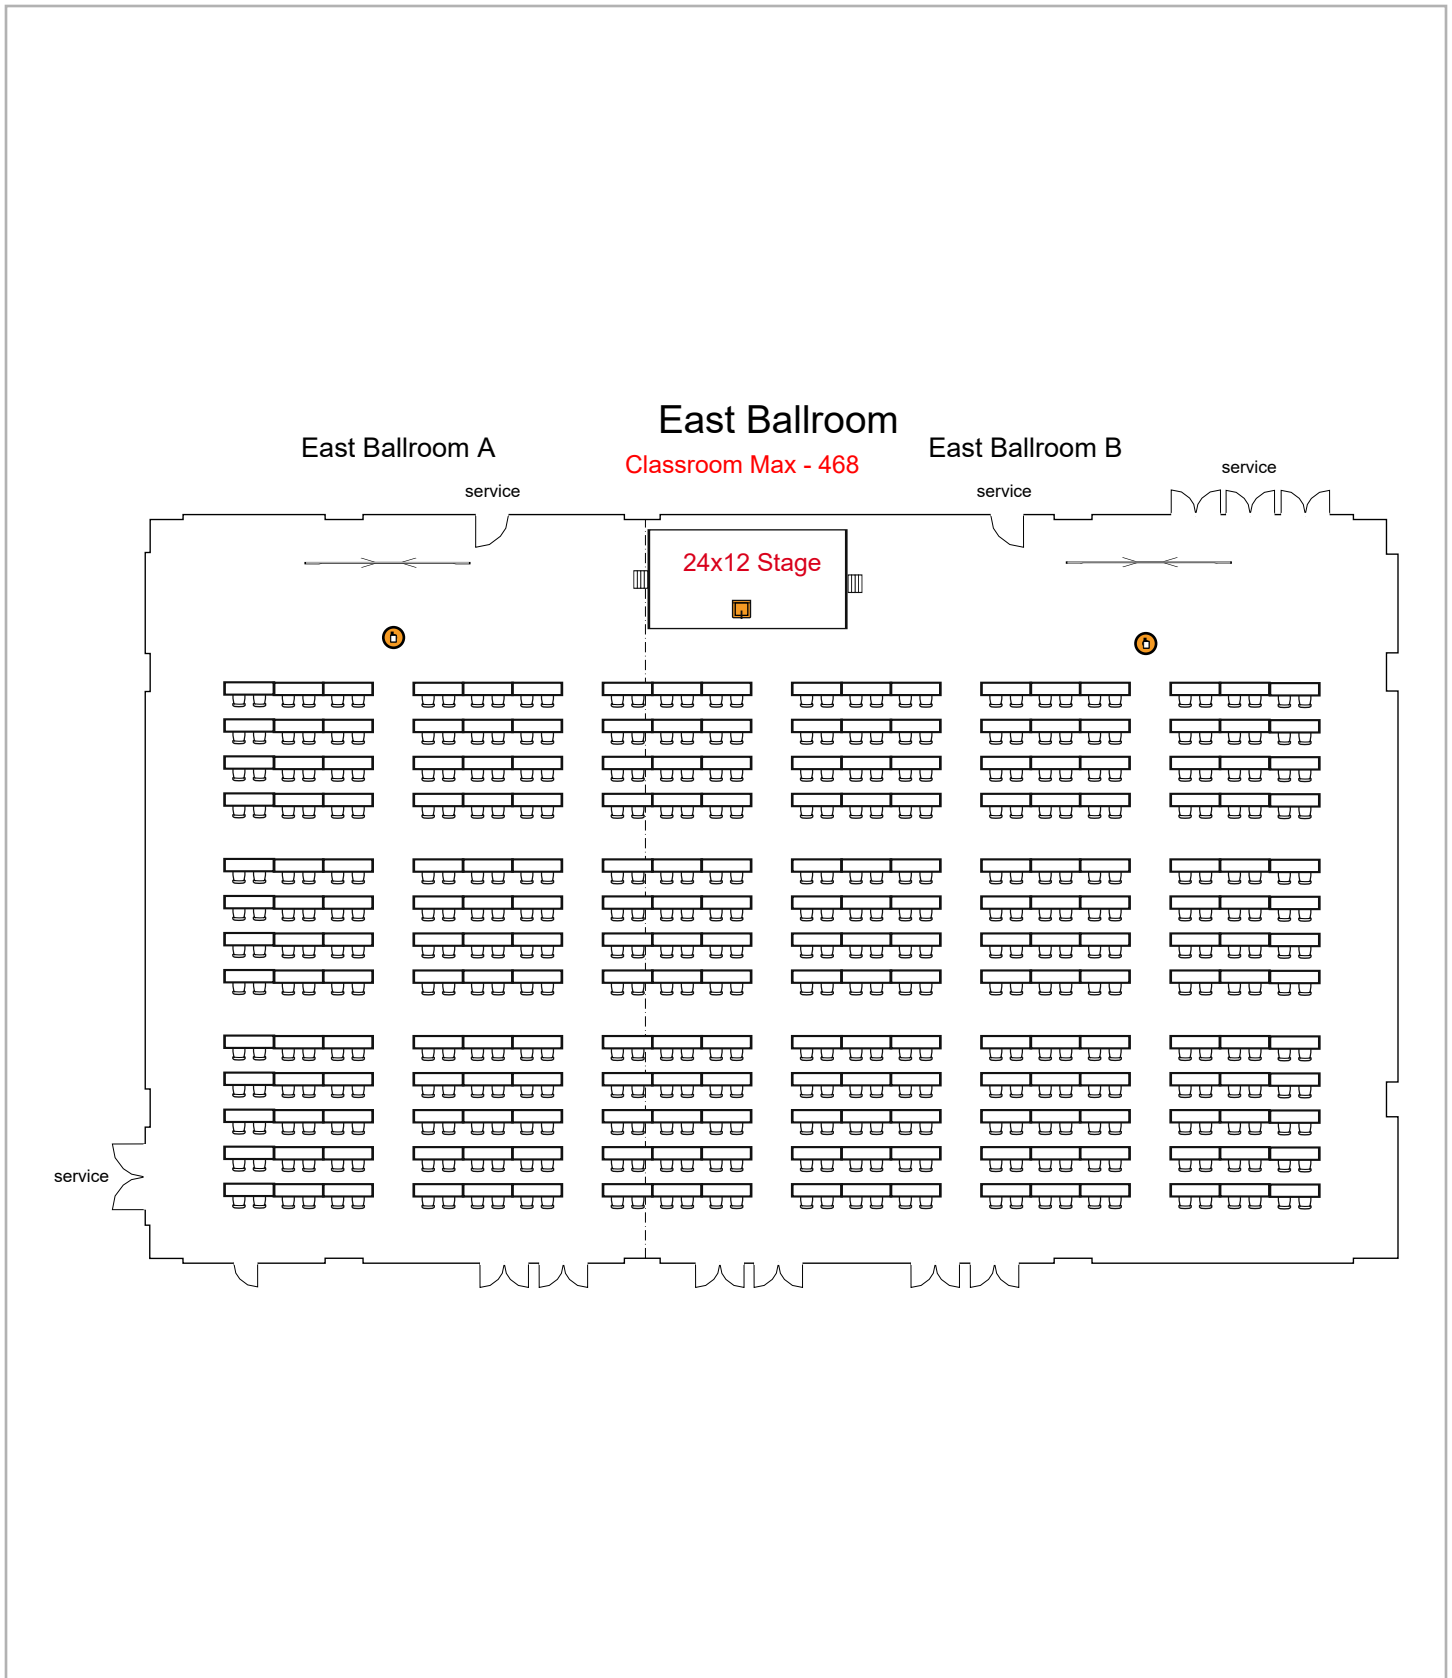

# East Exhibition 3

Birmingham Jefferson Convention Co... 1648 seats 208 tables  
0 booths

Room Plan Name: East Hall 3 - Banquet

# **East Meeting Rooms**

Birmingham Jefferson Convention Comp... 1260 seats 2 tables  
0 booths

Room Plan Name: Ballroom - Theatre

Birmingham Jefferson Convention Com... 468 seats 236 tables  
0 booths

Room Plan Name: Ballroom - Classroom