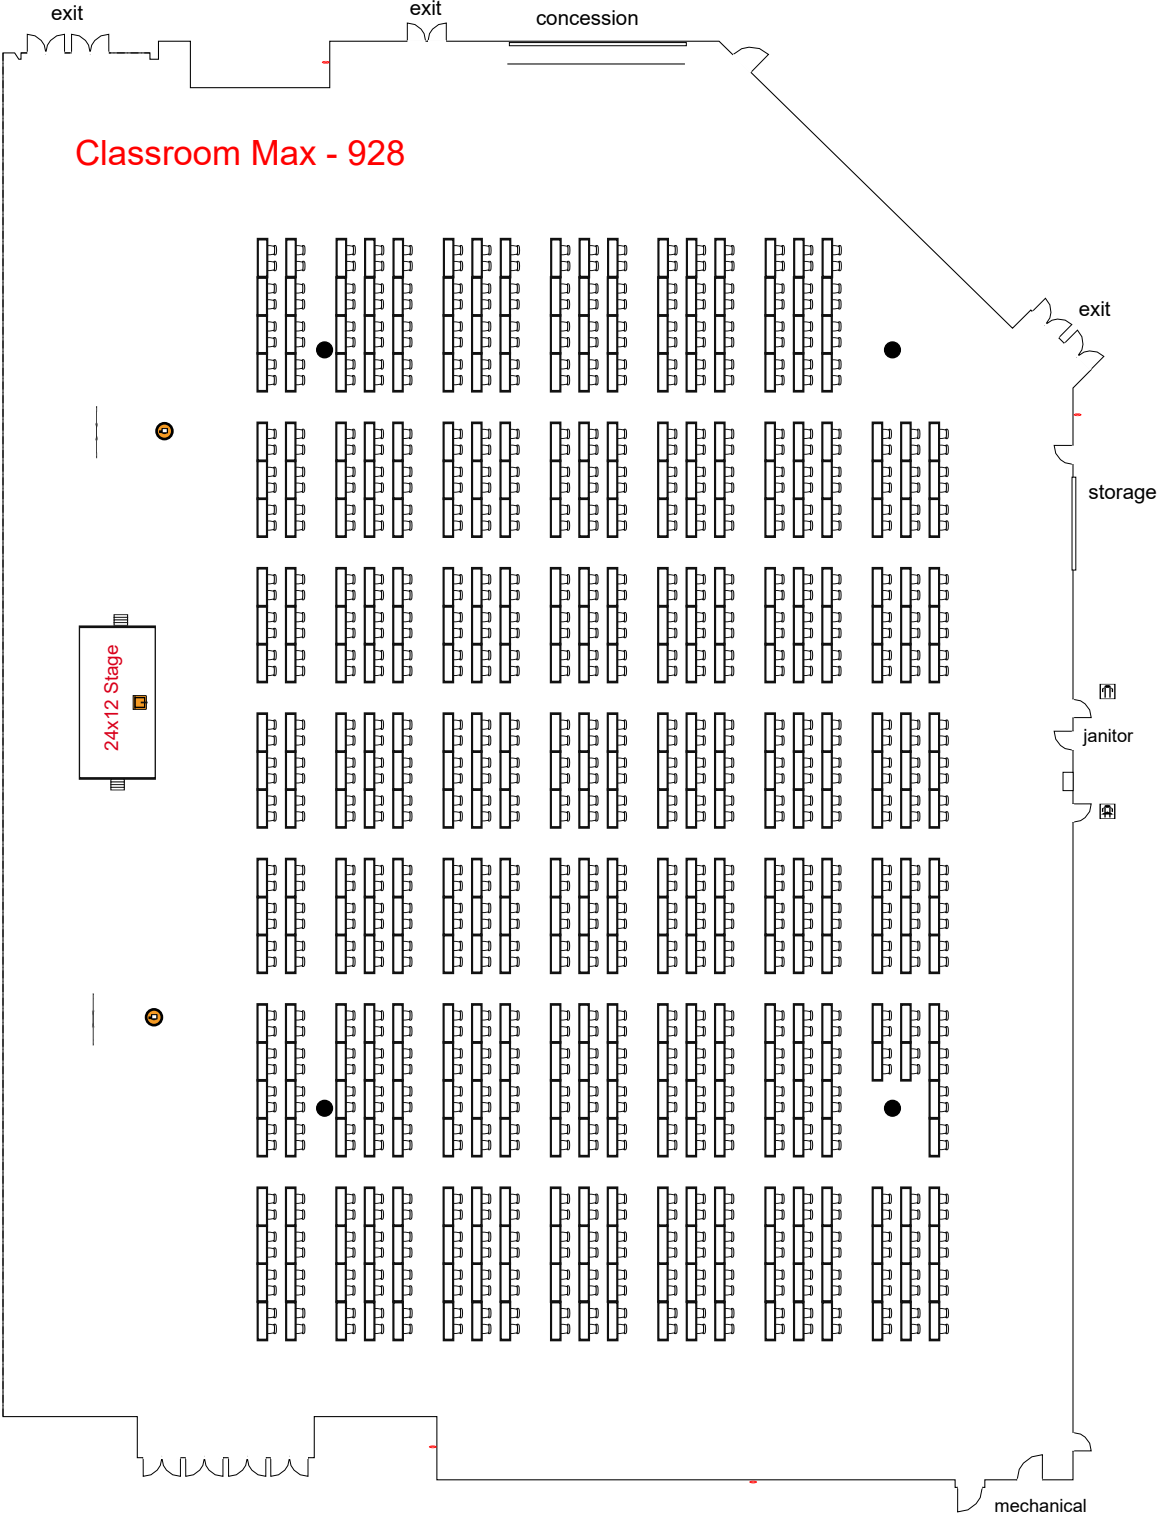

# East Exhibition 2

Birmingham Jefferson Convention Co... 1432 seats 181 tables  
0 booths

Room Plan Name: East Hall 2 - Banquet

# East Exhibition 3

Birmingham Jefferson Convention Comp... 2850 seats 2 tables  
0 booths

Room Plan Name: East Hall 3 - Theatre

# East Exhibition 3

Classroom Max - 928

Birmingham Jefferson Convention Com... 928 seats 466 tables  
0 booths

Room Plan Name: East Hall 3 - Classroom