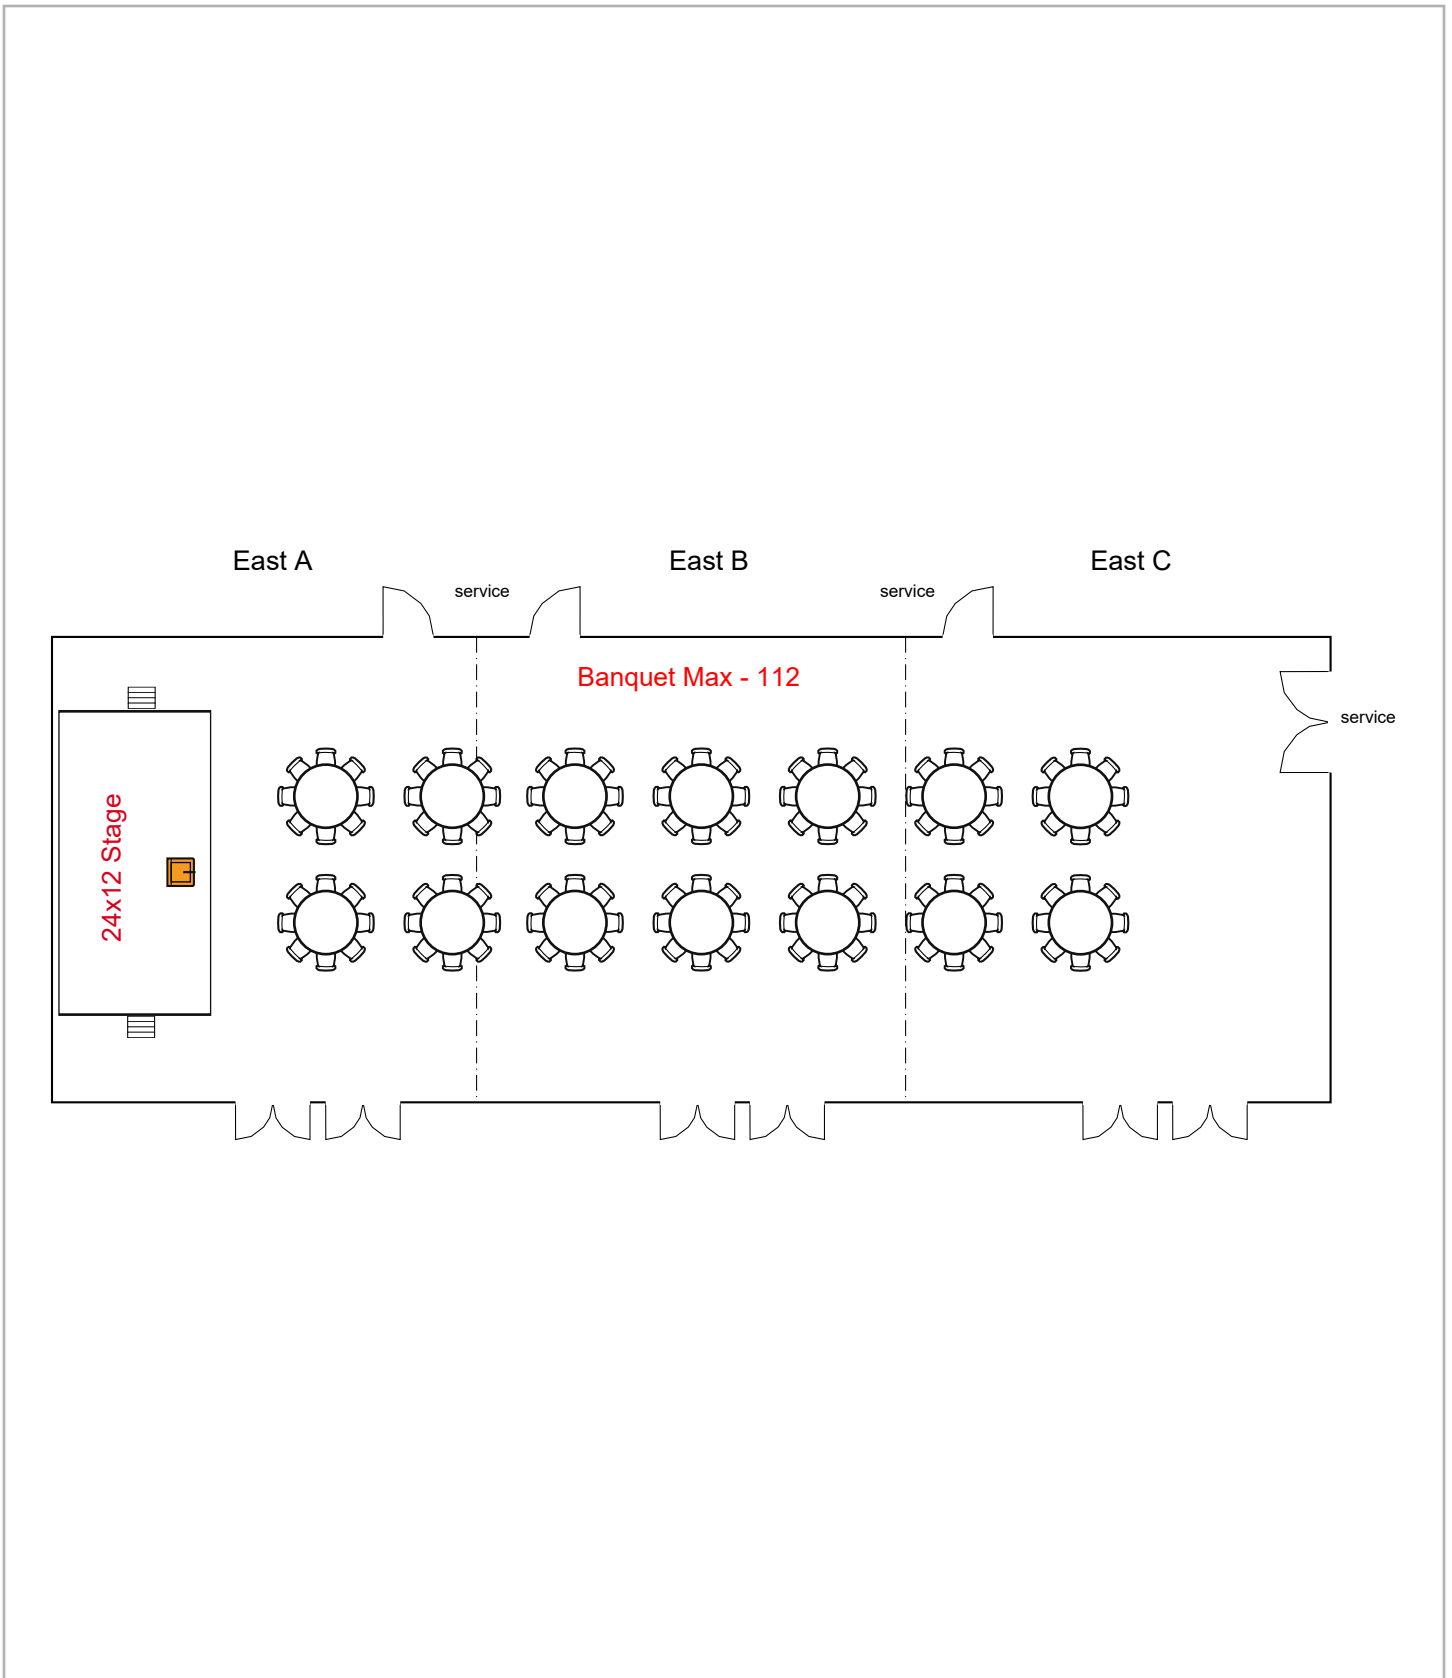

Birmingham Jefferson Convention Comp... 1116 seats 4 tables  
0 booths

Room Plan Name: Ballroom AB - Theater

Birmingham Jefferson Convention Com... 300 seats 154 tables  
0 booths

Room Plan Name: Ballroom AB - Classroom

Birmingham Jefferson Convention Comp... 528 seats 70 tables  
0 booths

Room Plan Name: Ballroom AB - Rounds

Birmingham Jefferson Convention Complex

0 seats 0 tables  
66 booths

Room Plan Name: Ballroom AB - Booths

Birmingham Jefferson Convention Complex 360 seats 0 tables  
0 booths

Room Plan Name: EMAC - Theater

Birmingham Jefferson Convention Comp... 180 seats 60 tables  
0 booths

Room Plan Name: EMAC - Classroom

Birmingham Jefferson Convention Comp... 112 seats 14 tables  
0 booths

Room Plan Name: EMAC - Banquet

Birmingham Jefferson Convention Complex

0 seats 0 tables  
29 booths

Room Plan Name: East A-C - Booths