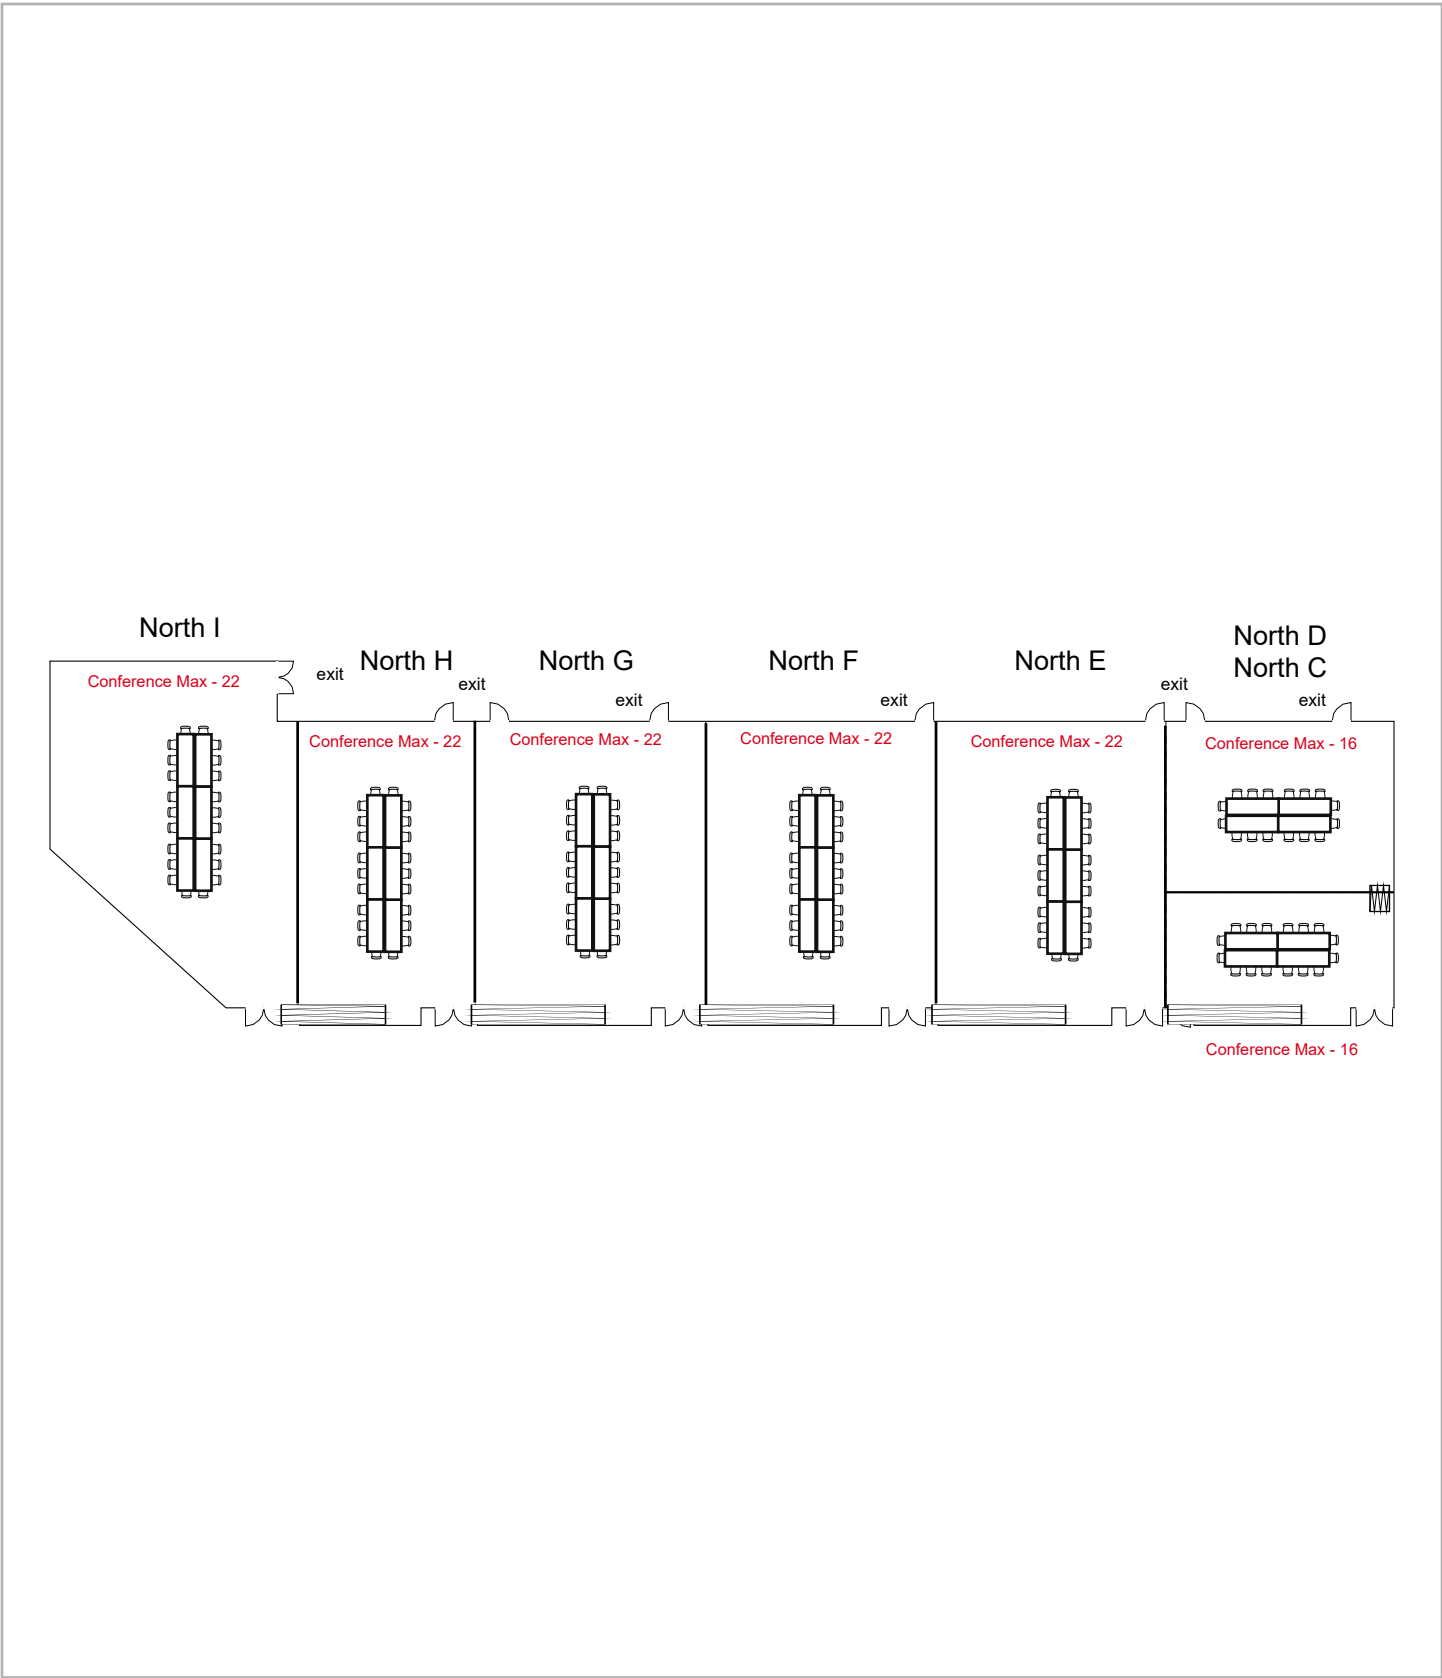

Birmingham Jefferson Convention Comp... 142 seats 38 tables
0 booths

Room Plan Name: North CI - Conference