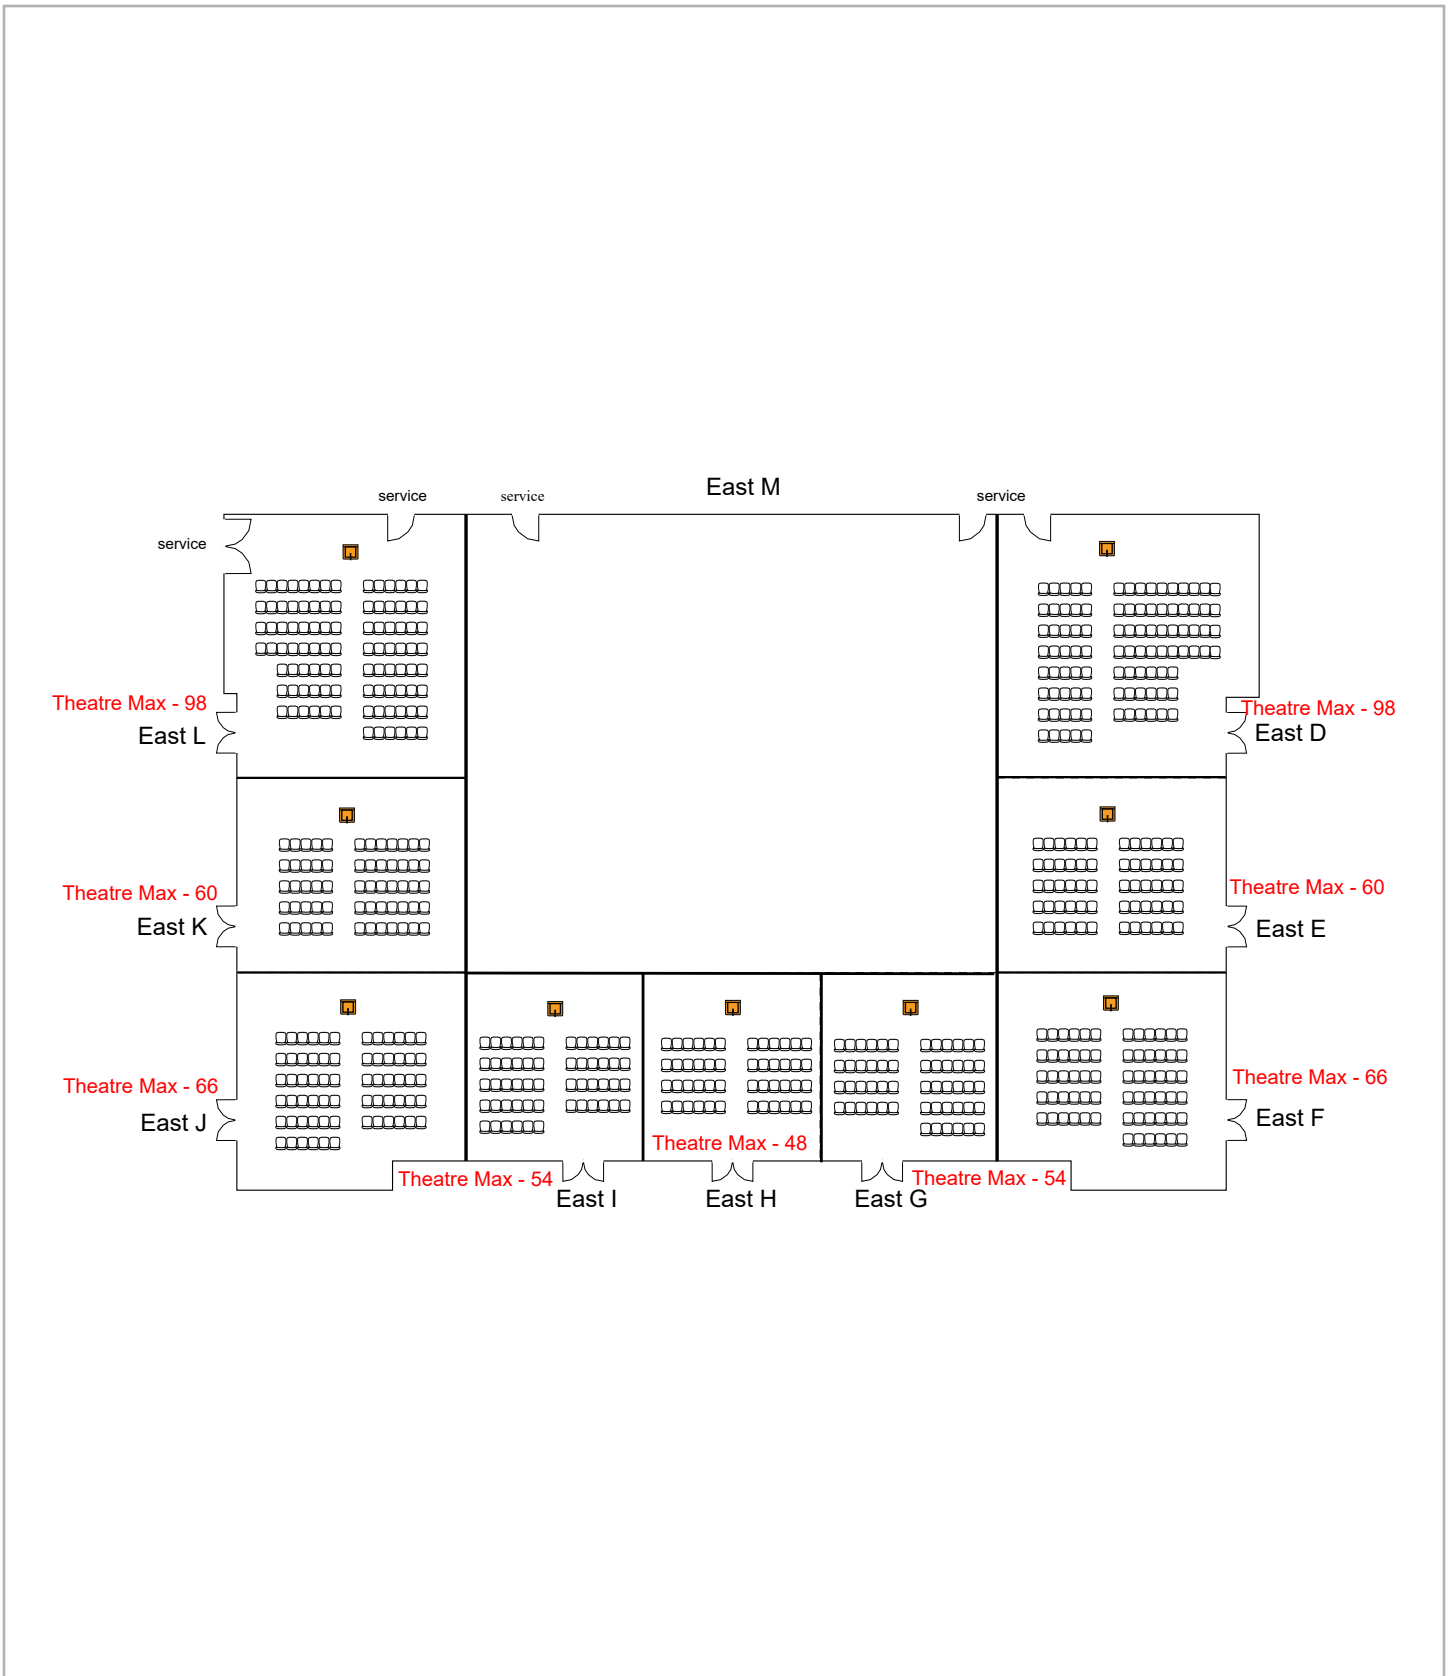

Room Plan Name: East D-M - Theatre

Birmingham Jefferson Convention Com... 374 seats 189 tables  
0 booths

Room Plan Name: East D-M - Classroom

Birmingham Jefferson Convention Comp... 624 seats 80 tables  
0 booths

Room Plan Name: East D-M - Banquet

Birmingham Jefferson Convention Complex

0 seats 0 tables  
72 booths

Room Plan Name: East D-M - Booths

Birmingham Jefferson Convention Comp... 156 seats 40 tables  
0 booths

Room Plan Name: East D-L - Conference

Birmingham Jefferson Convention Complex 604 seats 0 tables  
0 booths

Room Plan Name: East D-L - Theatre

Birmingham Jefferson Convention Com... 204 seats 102 tables  
0 booths