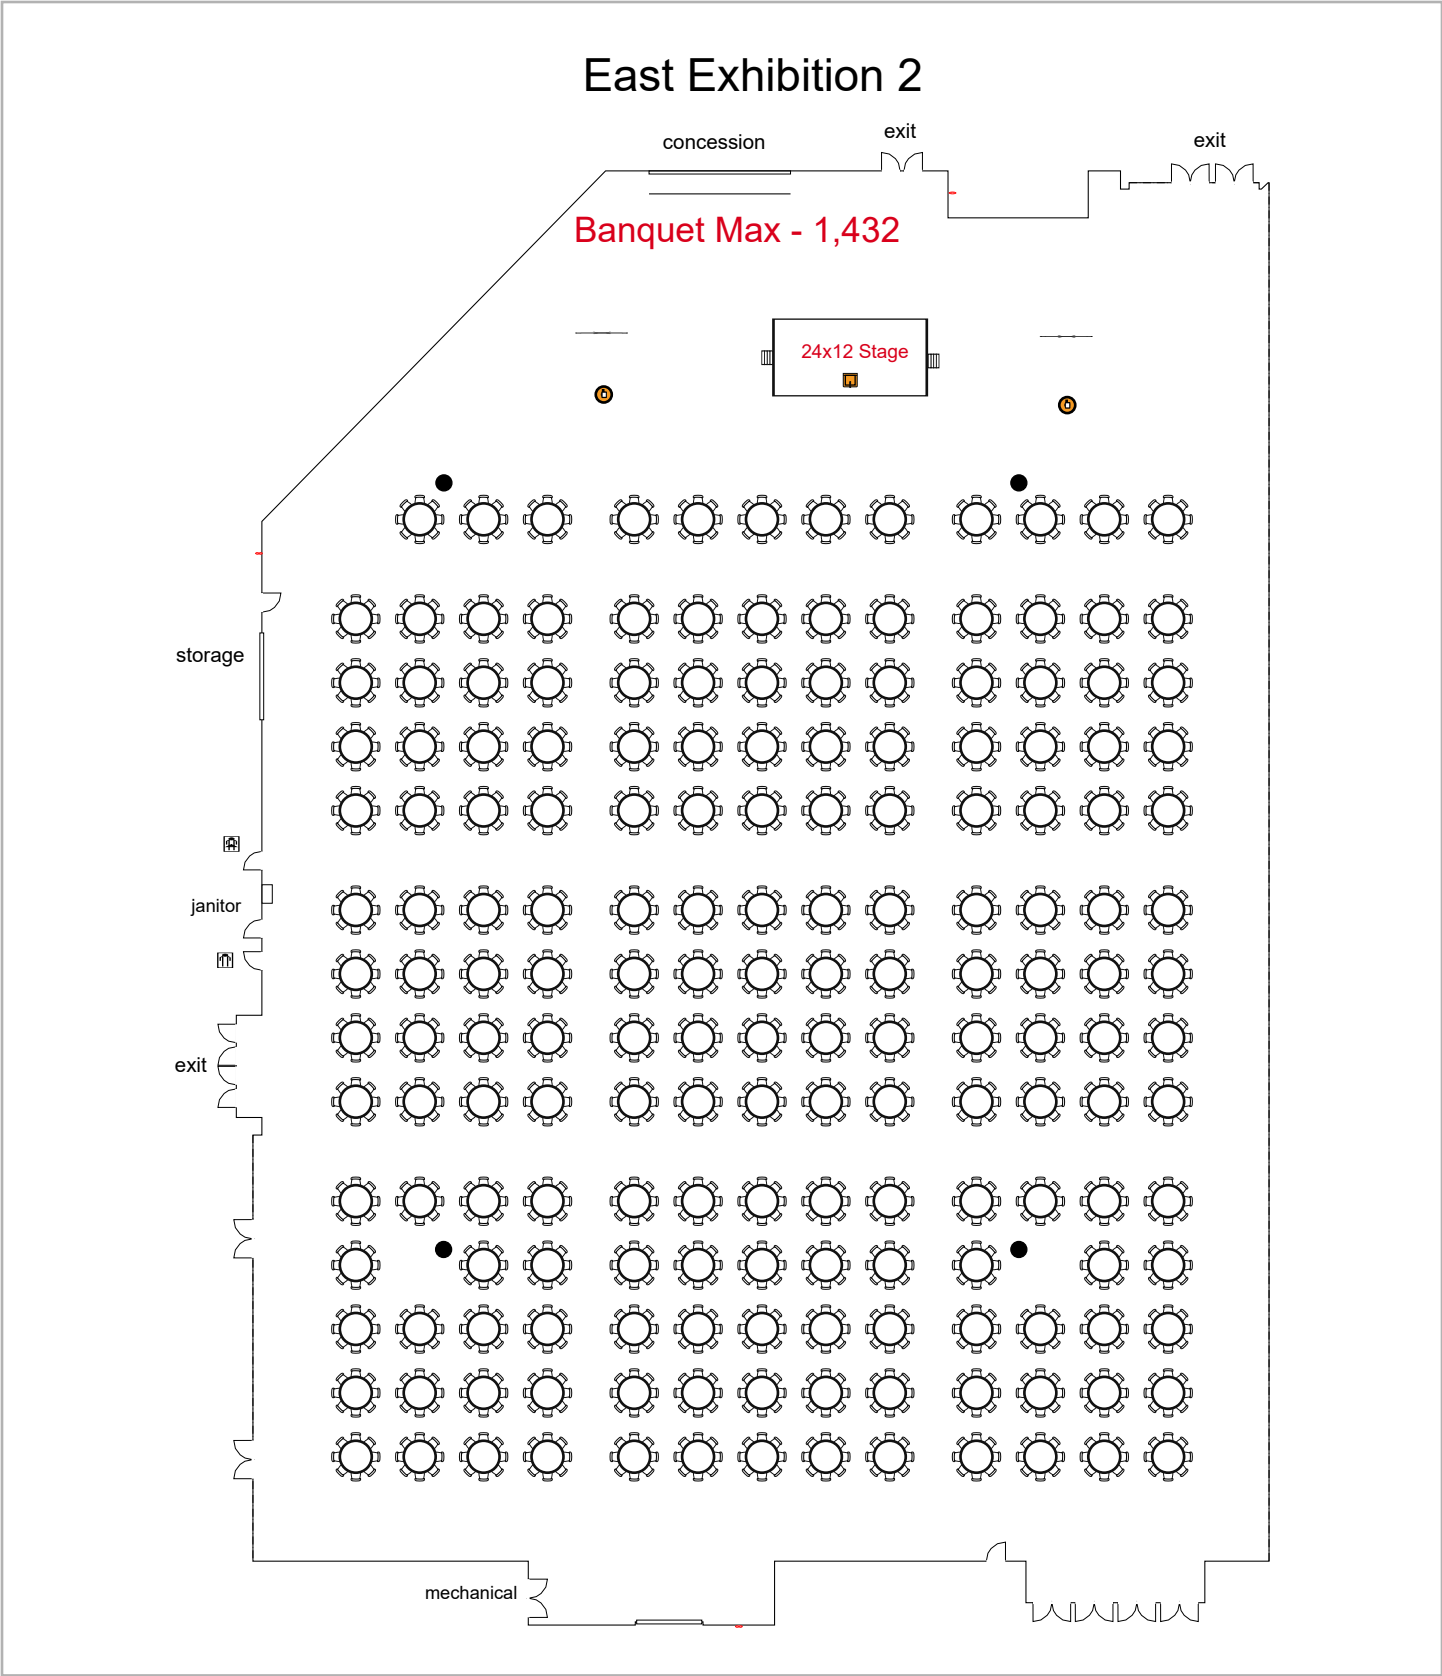

Birmingham Jefferson Convention Complex

0 seats 0 tables  
85 booths

Room Plan Name: East Hall 1- Booths

# East Exhibition 2

Birmingham Jefferson Convention Comp... 2763 seats 2 tables  
0 booths

Room Plan Name: East Hall 2 - Theatre

# East Exhibition 2

Birmingham Jefferson Convention Com... 688 seats 346 tables  
0 booths

Room Plan Name: East Hall 2 - Classroom

# East Exhibition 2

Birmingham Jefferson Convention Co... 1432 seats 181 tables  
0 booths

Room Plan Name: East Hall 2 - Banquet