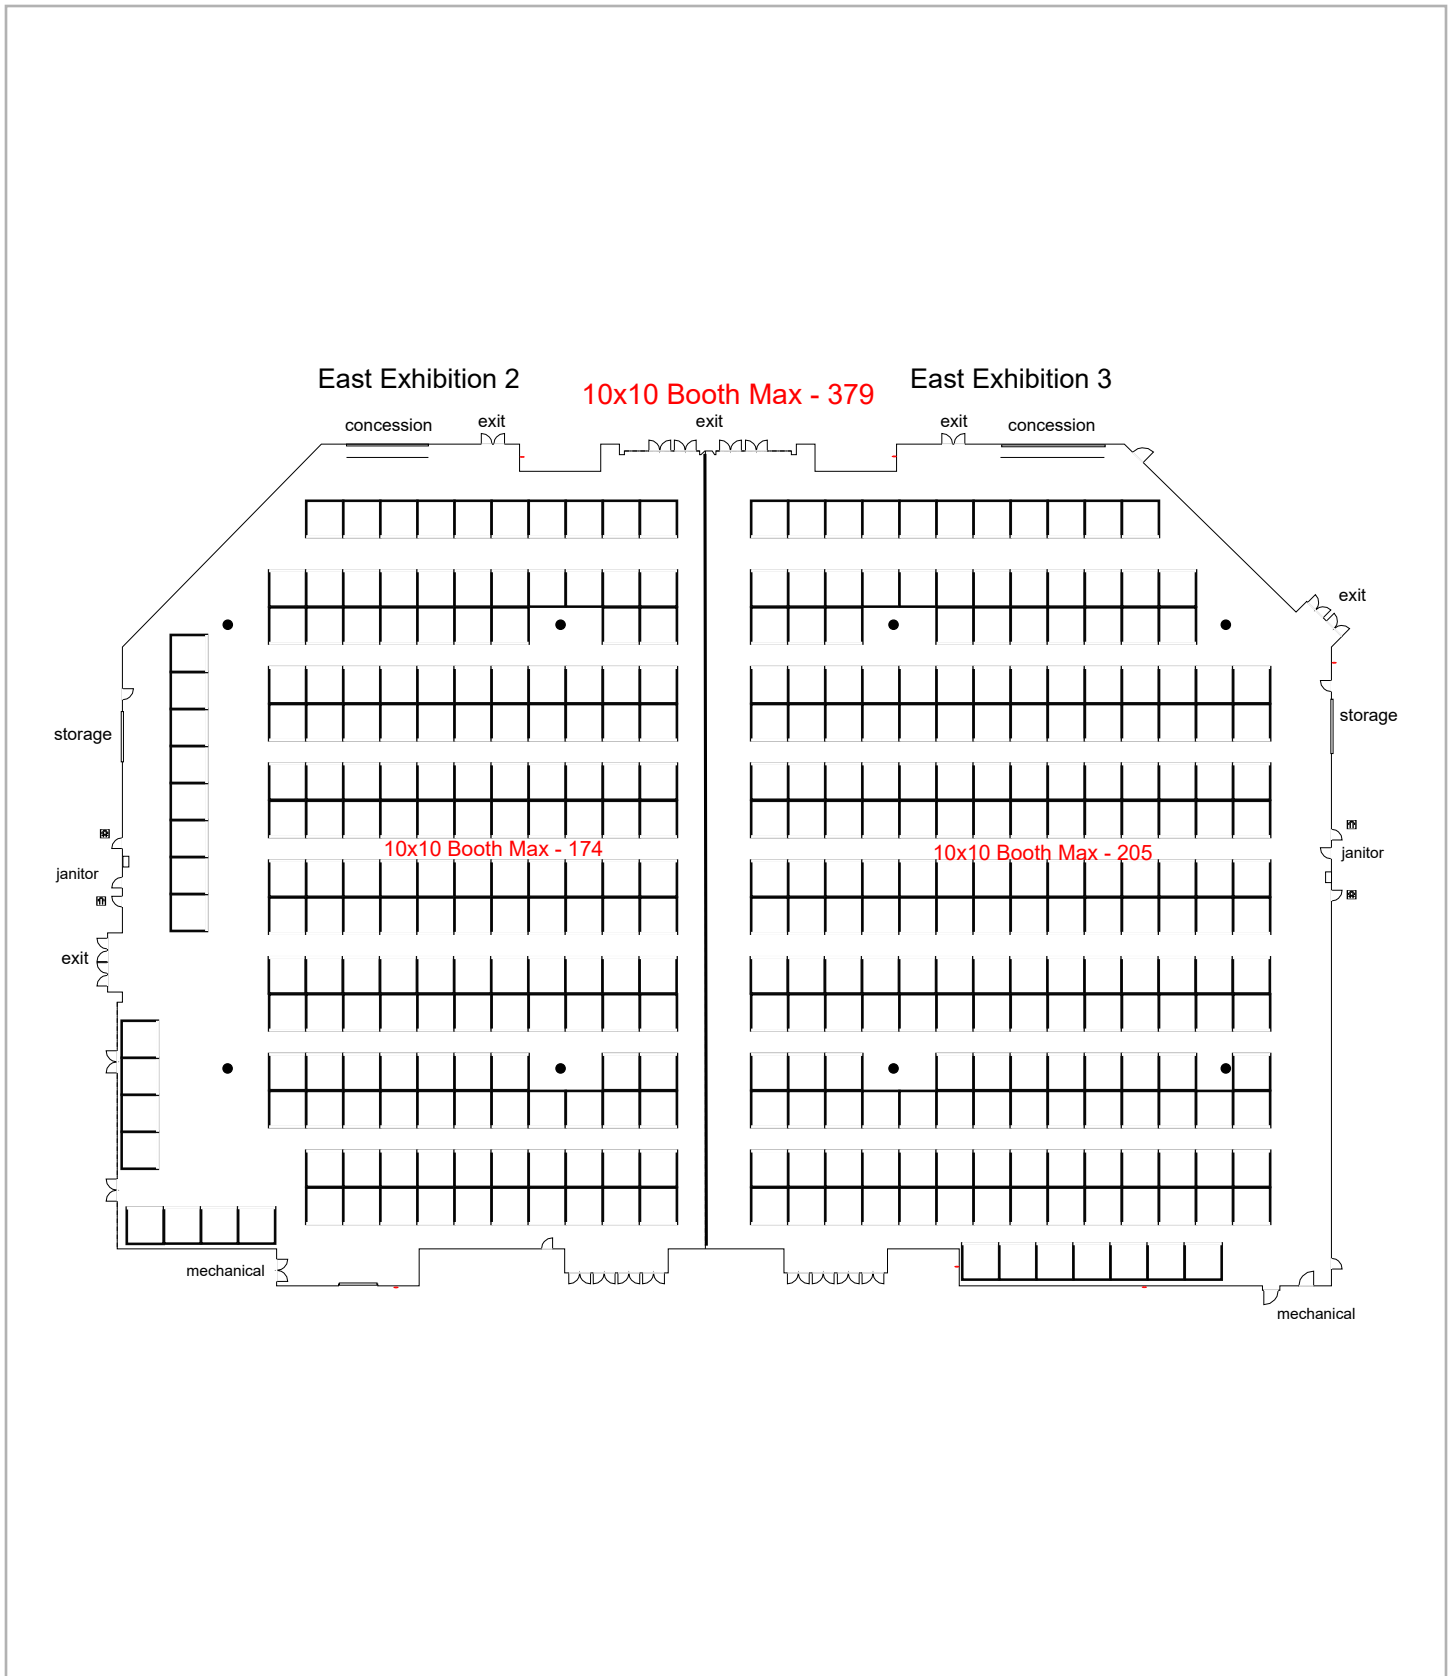

**East**

**Halls**

Birmingham Jefferson Convention Complex

0 seats 0 tables  
473 booths

Room Plan Name: East Halls - Booths

Birmingham Jefferson Convention Comp... 5710 seats 2 tables  
0 booths

Room Plan Name: East Hall 2-3 - Theatre

Birmingham Jefferson Convention Co... 2538 seats 1271 tables  
0 booths

Room Plan Name: East Hall 2-3 - Classroom

Birmingham Jefferson Convention Co... 2992 seats 376 tables  
0 booths

Room Plan Name: East Halls 2-3 - Banquet

Birmingham Jefferson Convention Complex

0 seats 0 tables  
379 booths

Room Plan Name: East Halls 2-3 - Booths

Birmingham Jefferson Convention Comp... 1301 seats 2 tables  
0 booths

Room Plan Name: East Hall 1 - Theatre

Birmingham Jefferson Convention Com... 610 seats 307 tables  
0 booths

Room Plan Name: East Hall 1 - Classroom

Birmingham Jefferson Convention Com... 824 seats 105 tables  
0 booths

Room Plan Name: East Hall 1 - Banquet