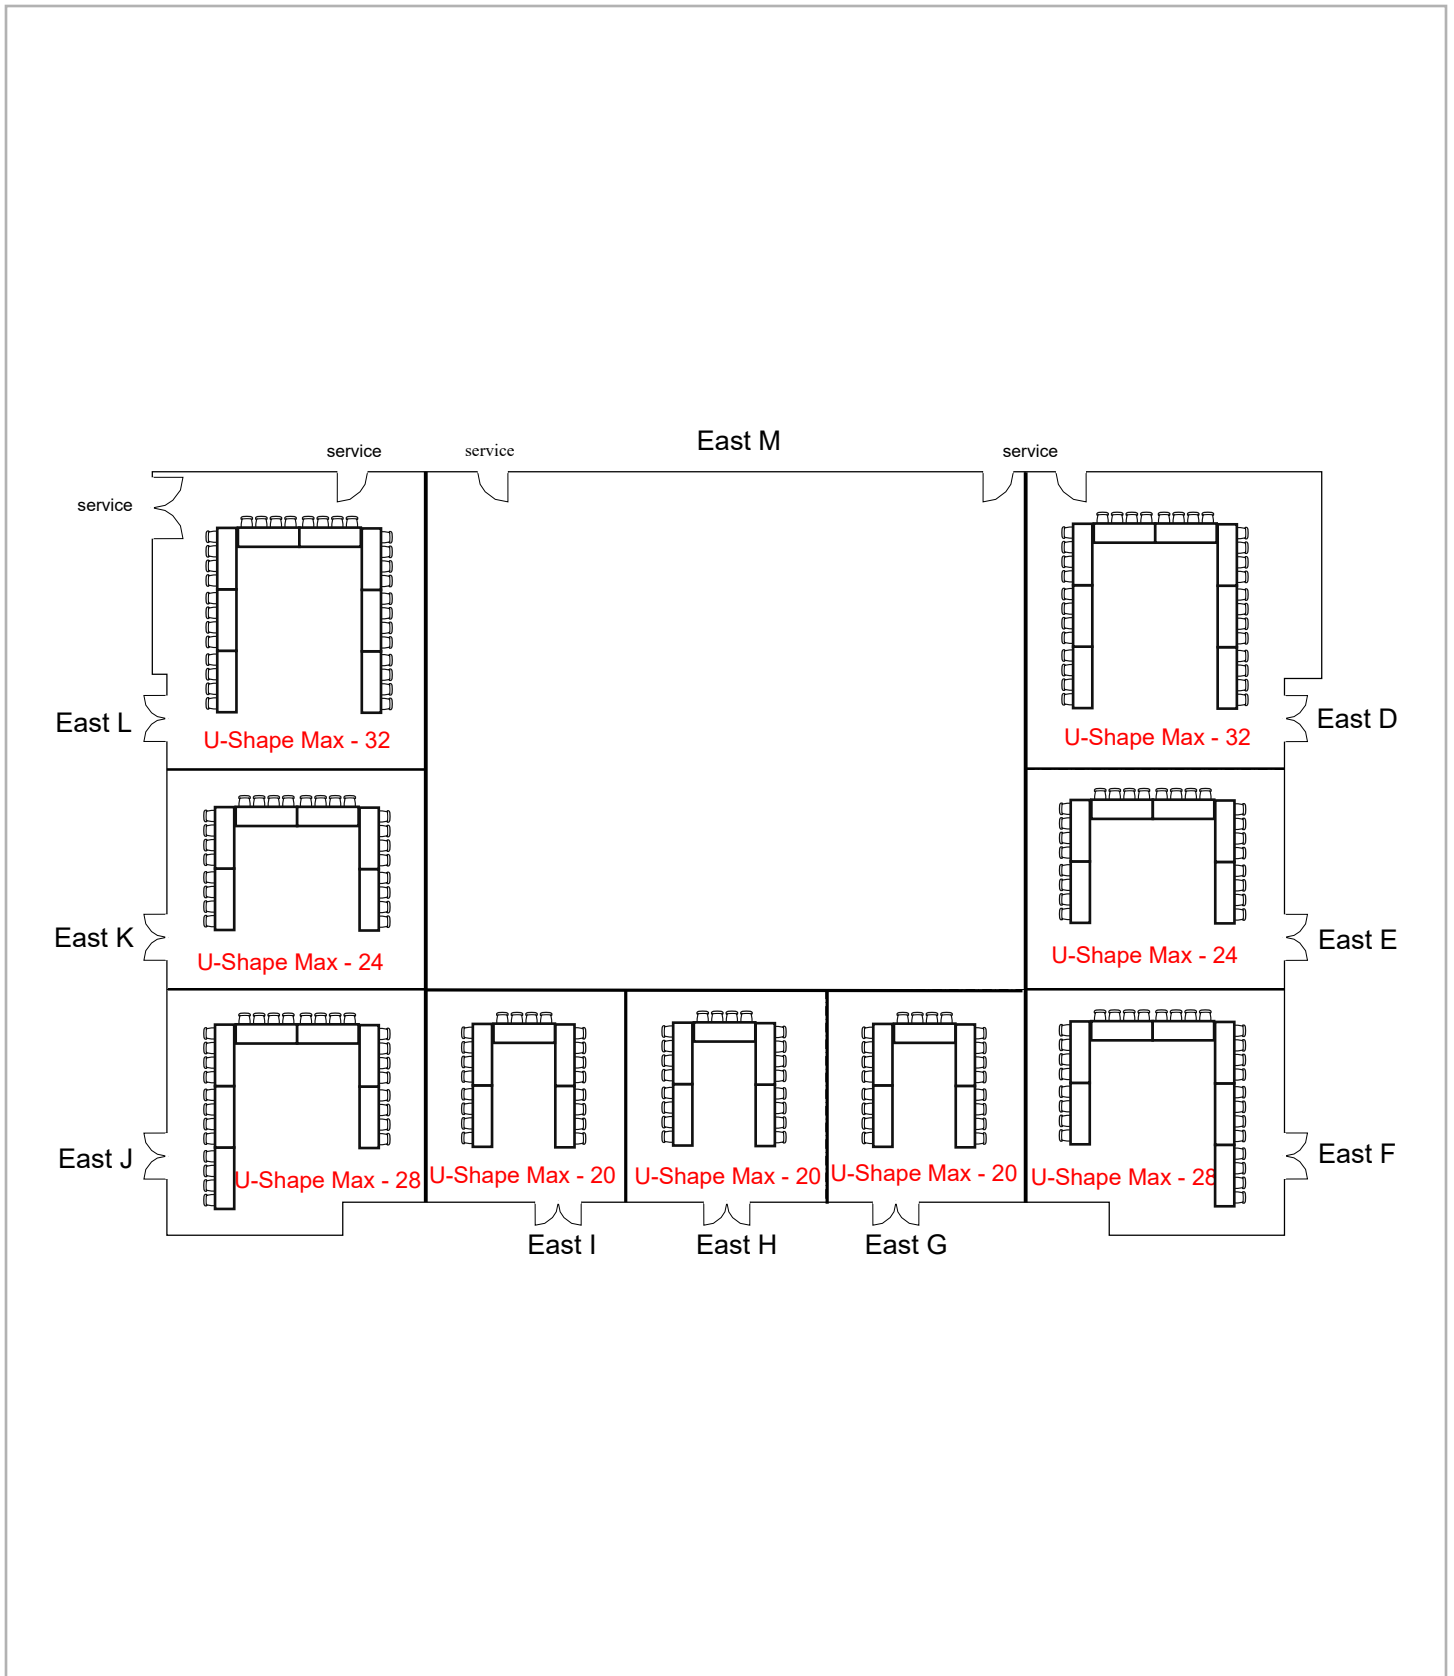

Room Plan Name: East D-M - Banquet

Birmingham Jefferson Convention Complex

0 seats 0 tables  
72 booths

Room Plan Name: East D-M - Booths

Birmingham Jefferson Convention Comp... 156 seats 40 tables  
0 booths

Room Plan Name: East D-L - Conference

Birmingham Jefferson Convention Complex 604 seats 0 tables  
0 booths

Room Plan Name: East D-L - Theatre

Birmingham Jefferson Convention Com... 204 seats 102 tables  
0 booths

Room Plan Name: East D-L - Classroom

Birmingham Jefferson Convention Comp... 228 seats 57 tables  
0 booths

Room Plan Name: East D-L - U Shape

Birmingham Jefferson Convention Comp... 400 seats 50 tables  
0 booths