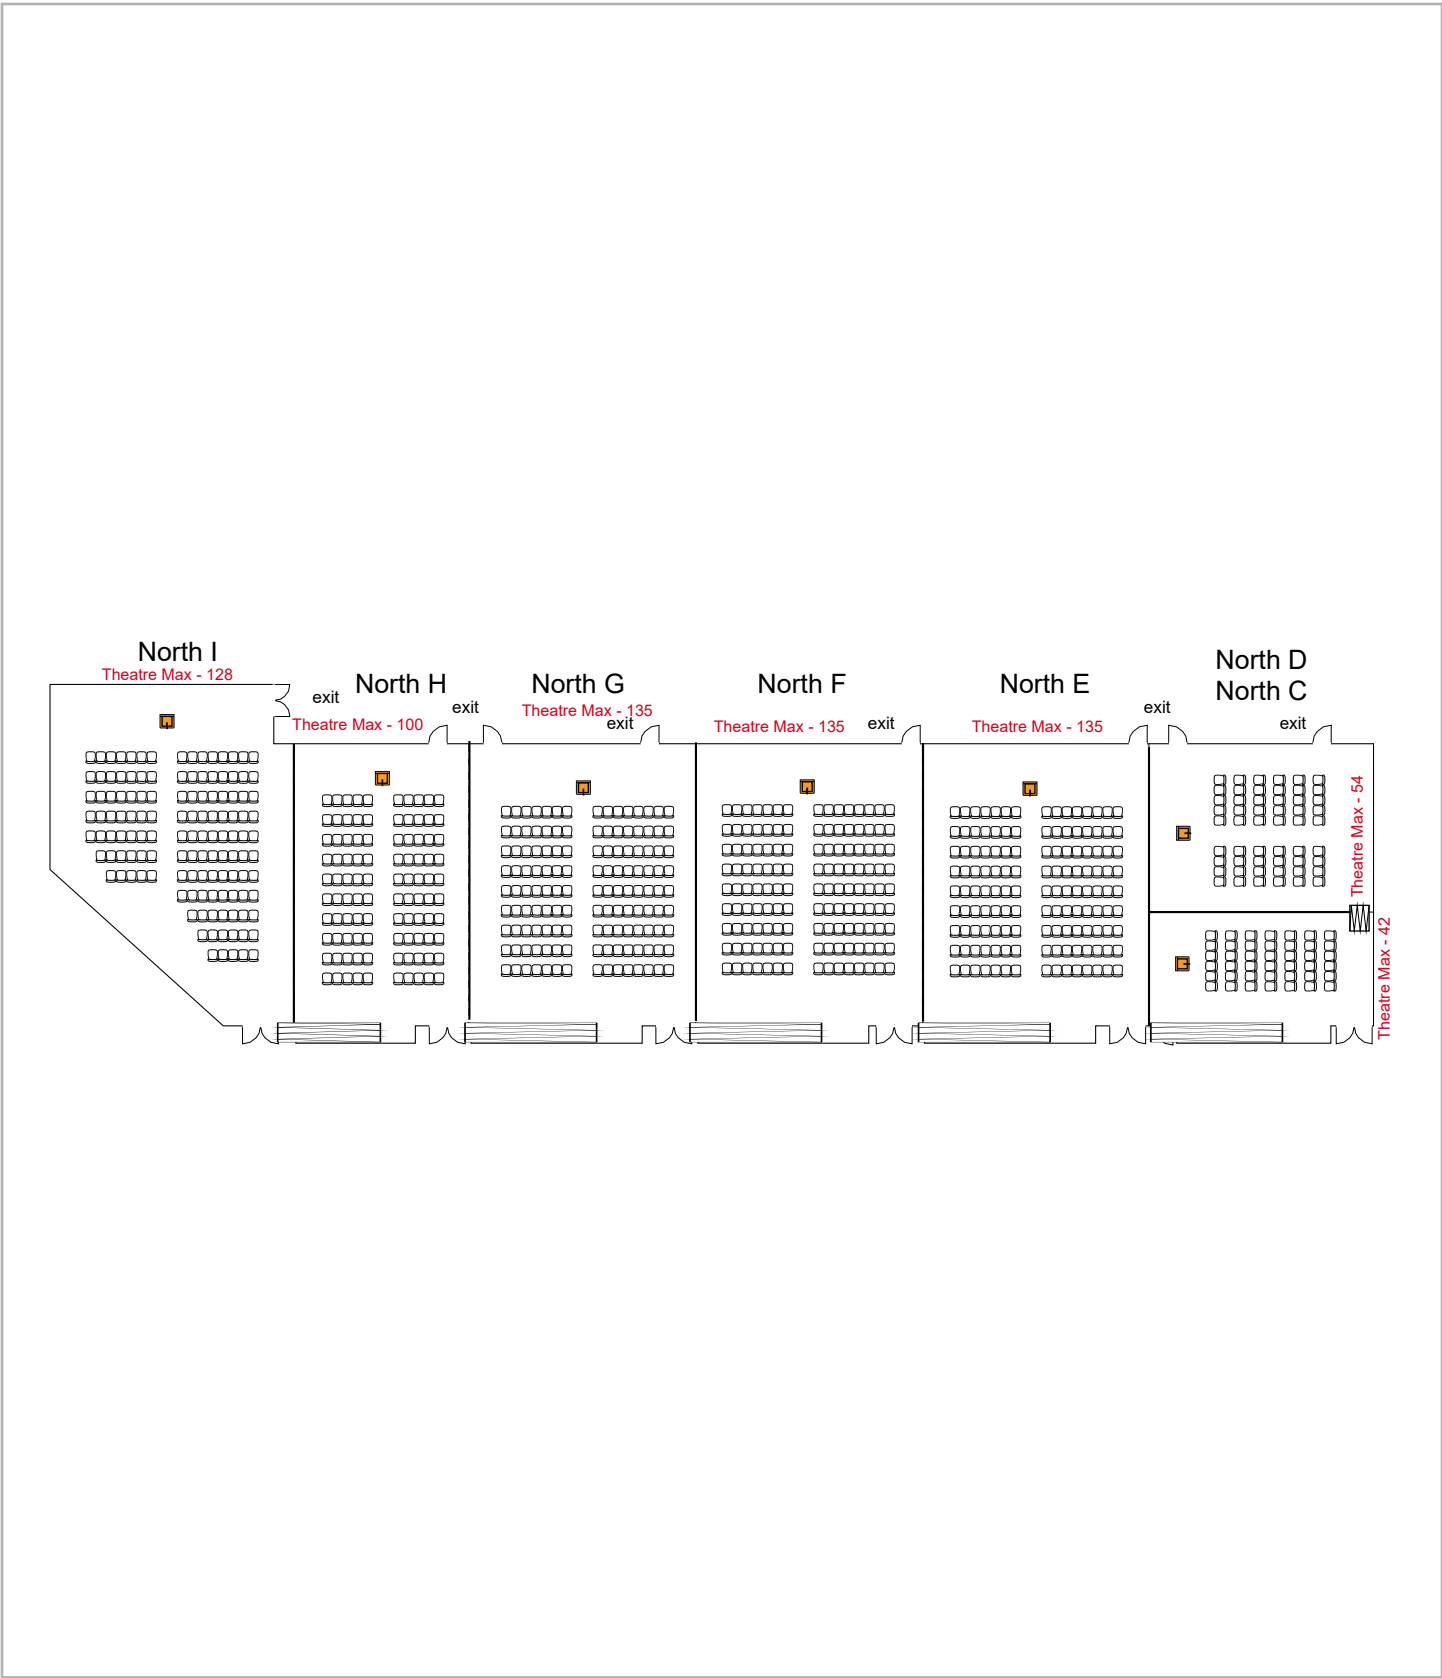

Room Plan Name: North C-D - Conference

Birmingham Jefferson Convention Complex 140 seats 0 tables  
0 booths

Room Plan Name: North C-D - Theatre

Birmingham Jefferson Convention Complex 56 seats 28 tables  
0 booths

Room Plan Name: North C-D - Banquet

Birmingham Jefferson Convention Complex 850 seats 0 tables  
0 booths

Room Plan Name: North C-I - Theatre

Birmingham Jefferson Convention Com... 232 seats 116 tables  
0 booths

Room Plan Name: North C-I - Classroom

Birmingham Jefferson Convention Comp... 448 seats 56 tables  
0 booths

Room Plan Name: North C-I - Banquet

Birmingham Jefferson Convention Comp... 142 seats 38 tables  
0 booths

Room Plan Name: North CI - Conference

Birmingham Jefferson Convention Complex 729 seats 0 tables  
0 booths

Room Plan Name: North CI - Theatre

Birmingham Jefferson Convention Com... 242 seats 121 tables  
0 booths