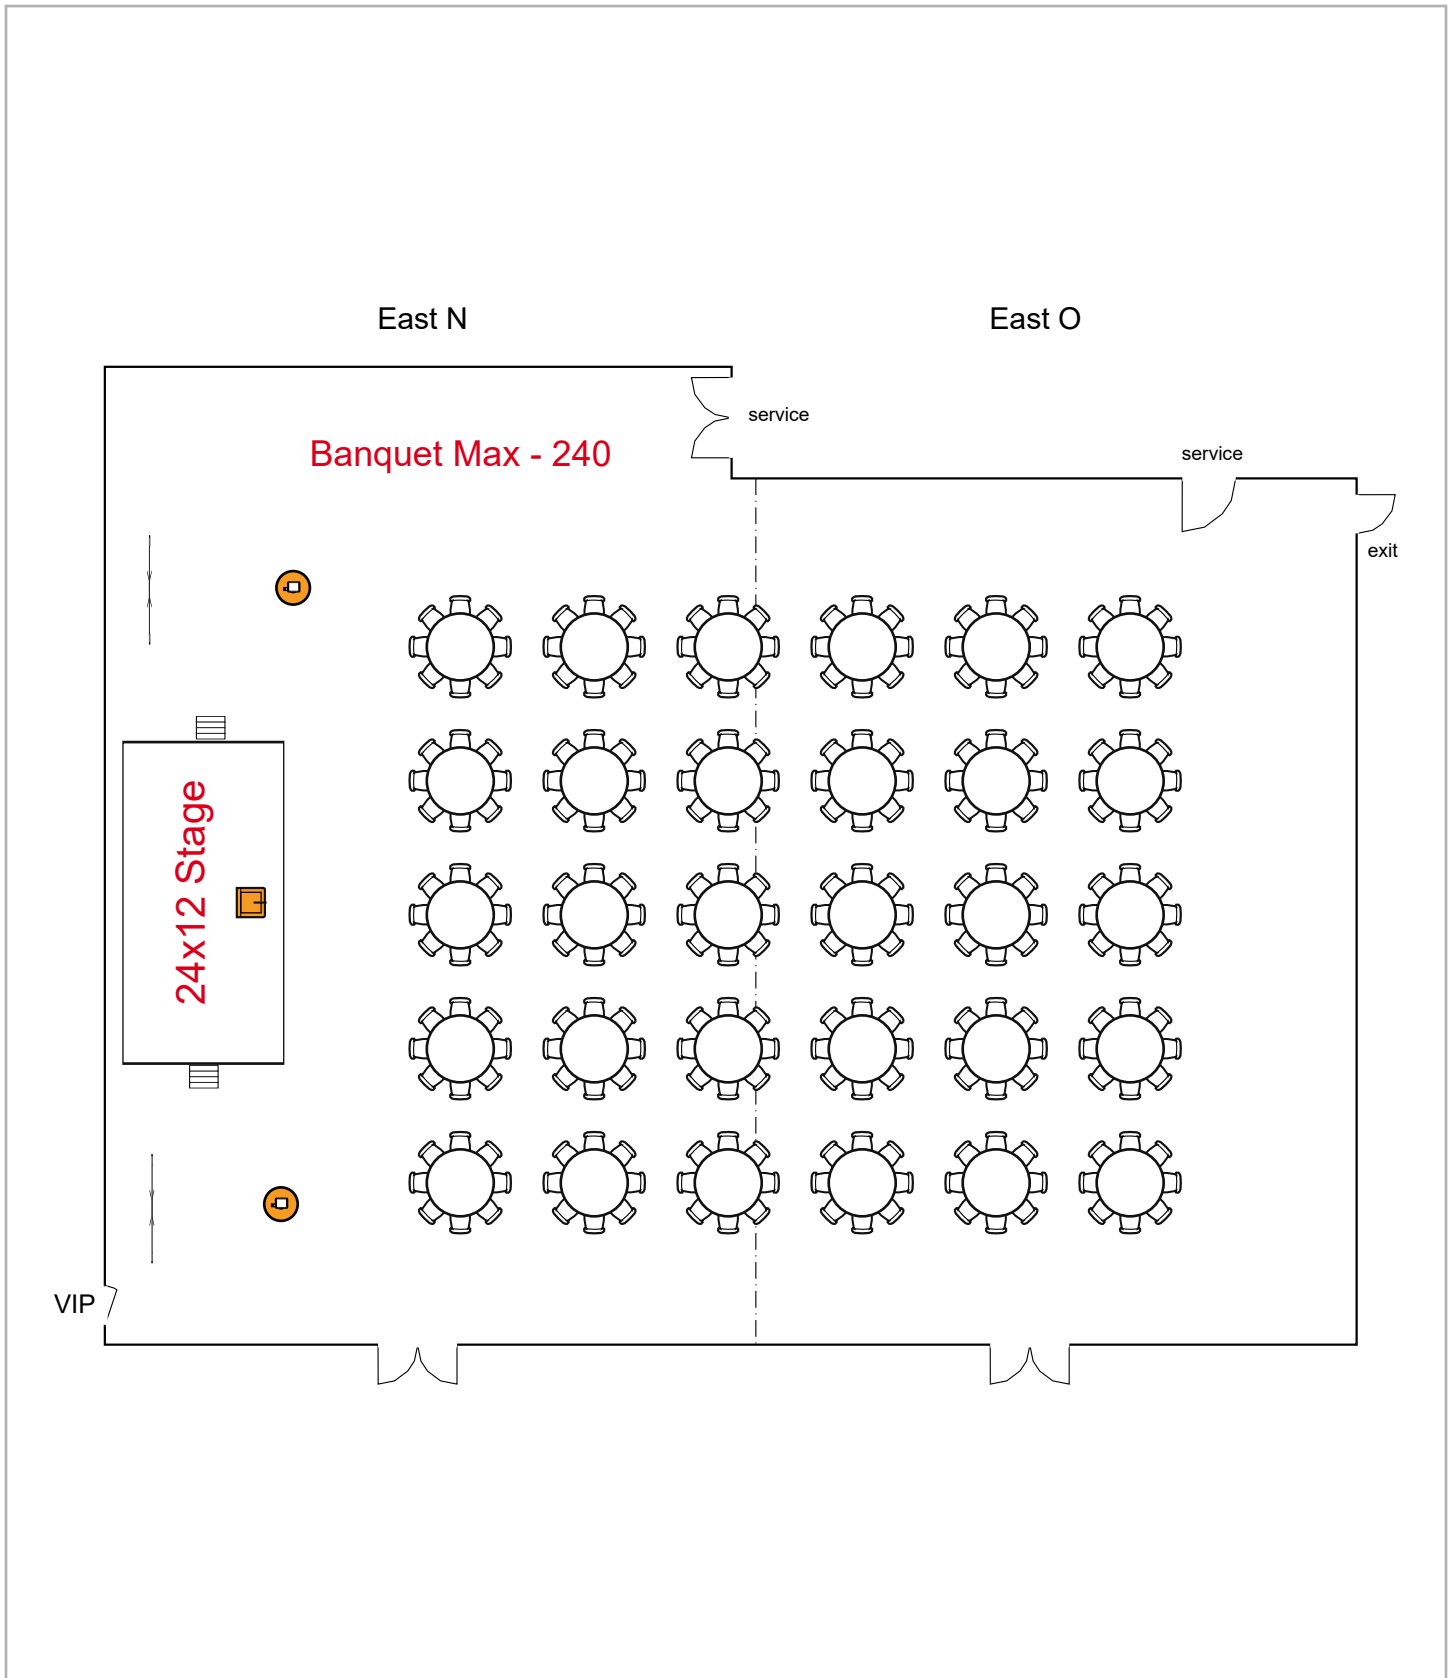

Room Plan Name: East D-L - Classroom

Birmingham Jefferson Convention Comp... 228 seats 57 tables  
0 booths

Room Plan Name: East D-L - U Shape

Birmingham Jefferson Convention Comp... 400 seats 50 tables  
0 booths

Room Plan Name: East D-L - Banquet

Birmingham Jefferson Convention Complex 495 seats 2 tables  
0 booths

Room Plan Name: East N-O - Theatre

Birmingham Jefferson Convention Comp... 178 seats 91 tables  
0 booths

Room Plan Name: East N-O - Classroom

Birmingham Jefferson Convention Comp... 240 seats 32 tables  
0 booths

Room Plan Name: East N-O - Banquet

Birmingham Jefferson Convention Complex 590 seats 0 tables  
0 booths