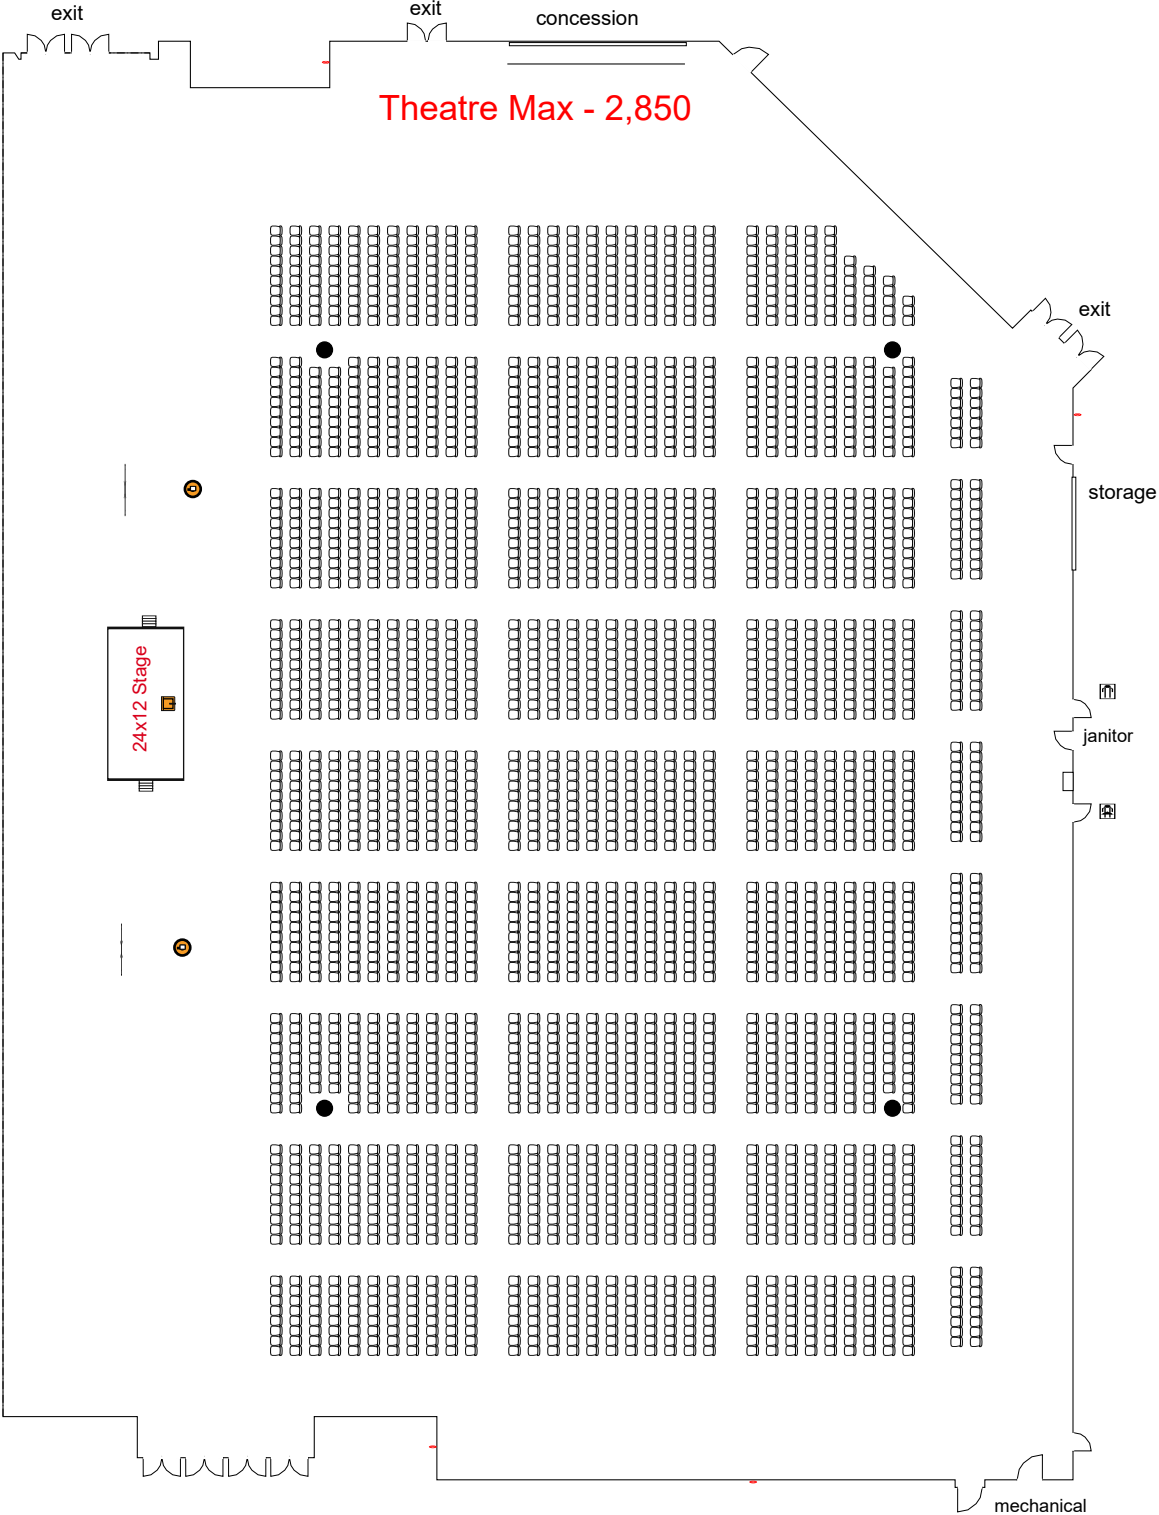

East Exhibition 3

Birmingham Jefferson Convention Comp... 2850 seats 2 tables
0 booths

Room Plan Name: East Hall 3 - Theatre