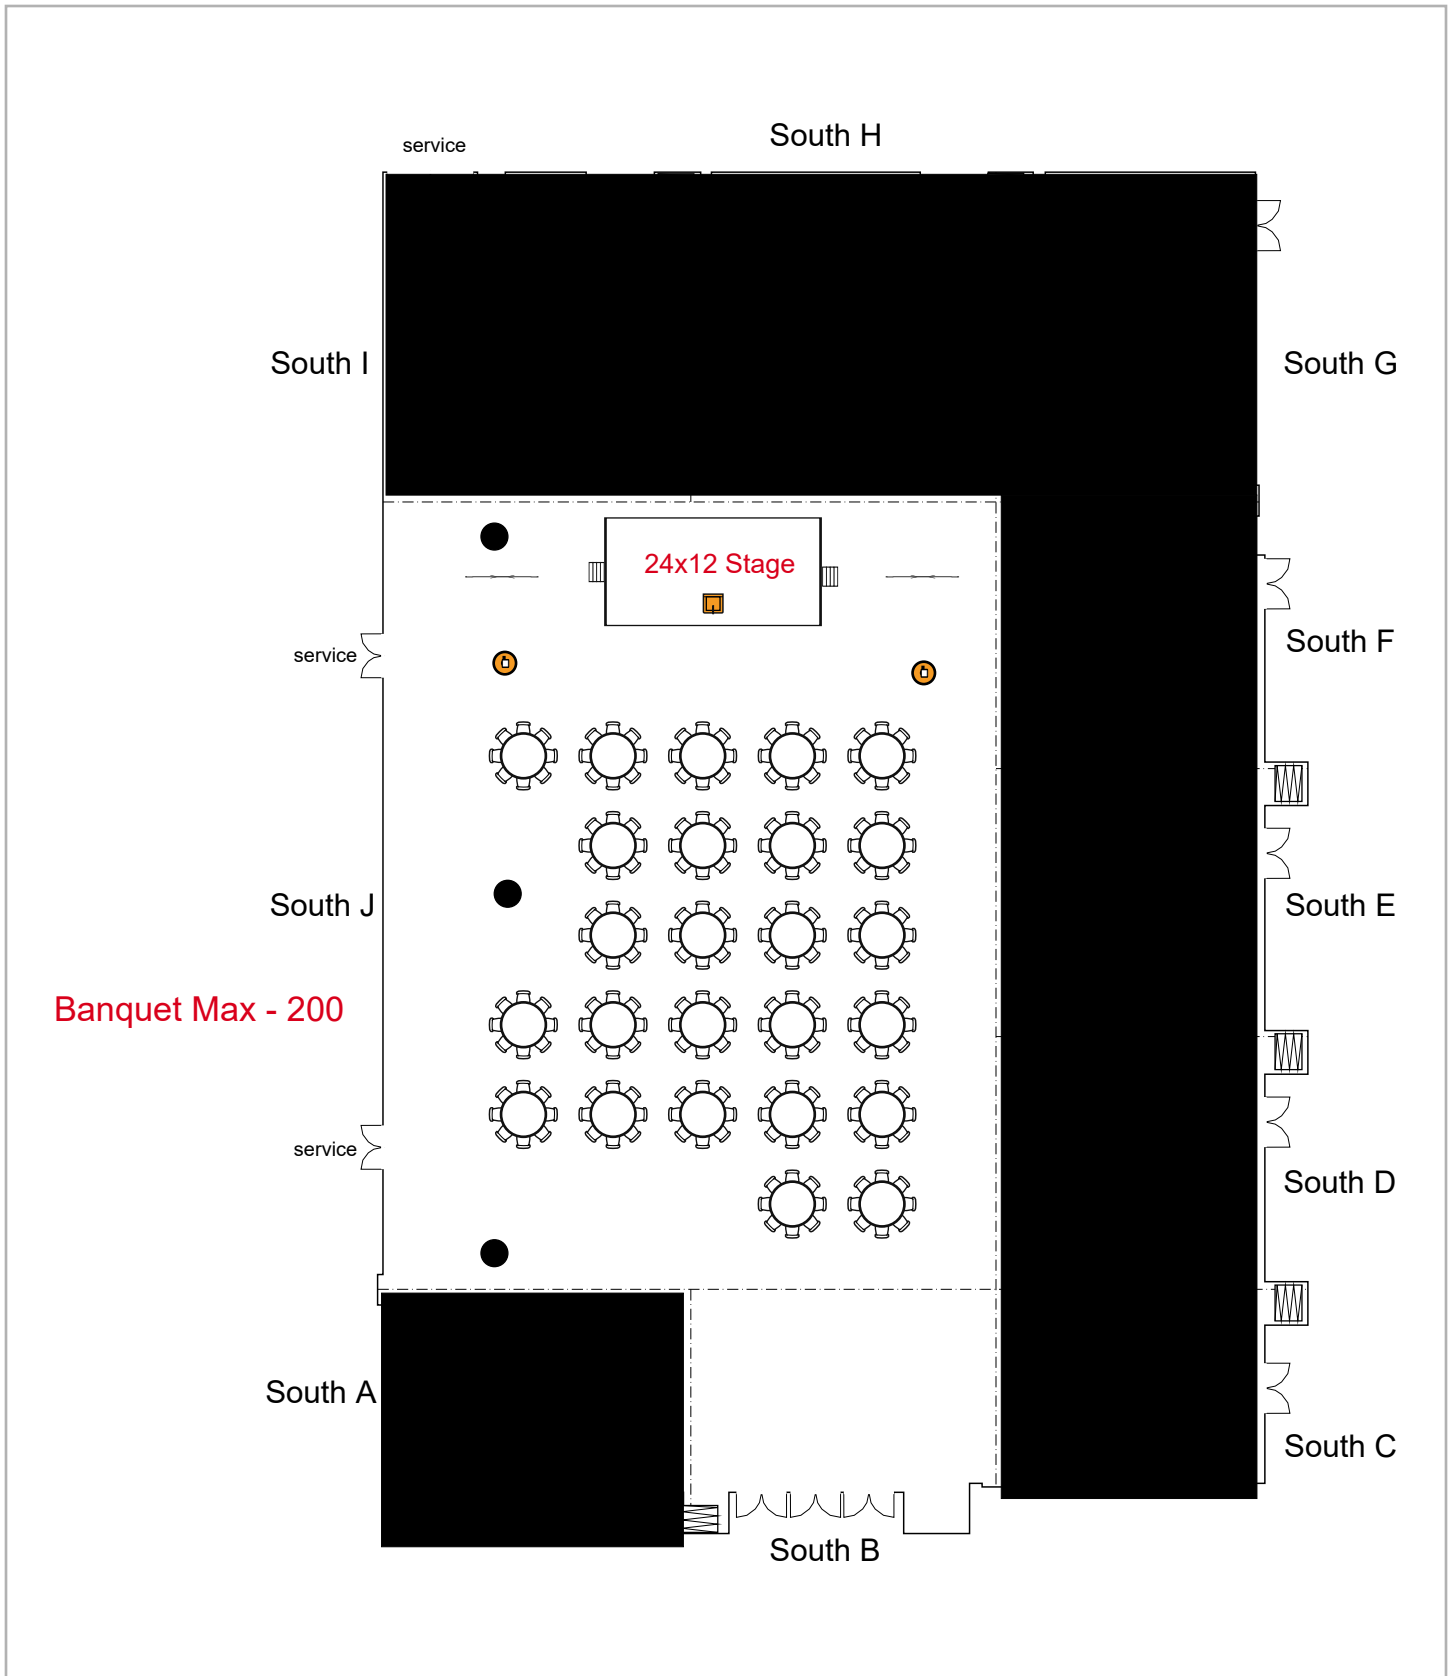

Room Plan Name: South A-I - Conference

Birmingham Jefferson Convention Complex 462 seats 0 tables  
0 booths

Room Plan Name: South A-I - Theatre

Birmingham Jefferson Convention Comp... 196 seats 98 tables  
0 booths

Room Plan Name: South A-I - Classroom

Birmingham Jefferson Convention Comp... 143 seats 50 tables  
0 booths

Room Plan Name: South A-I - U-Shape

Birmingham Jefferson Convention Comp... 376 seats 47 tables  
0 booths

Room Plan Name: South A-I - Banquet

Birmingham Jefferson Convention Complex 474 seats 2 tables  
0 booths

Room Plan Name: South BJ - Theatre

Birmingham Jefferson Convention Comp... 152 seats 78 tables  
0 booths

Room Plan Name: South BJ - Classroom

Birmingham Jefferson Convention Comp... 200 seats 27 tables  
0 booths

Room Plan Name: South BJ - Banquet