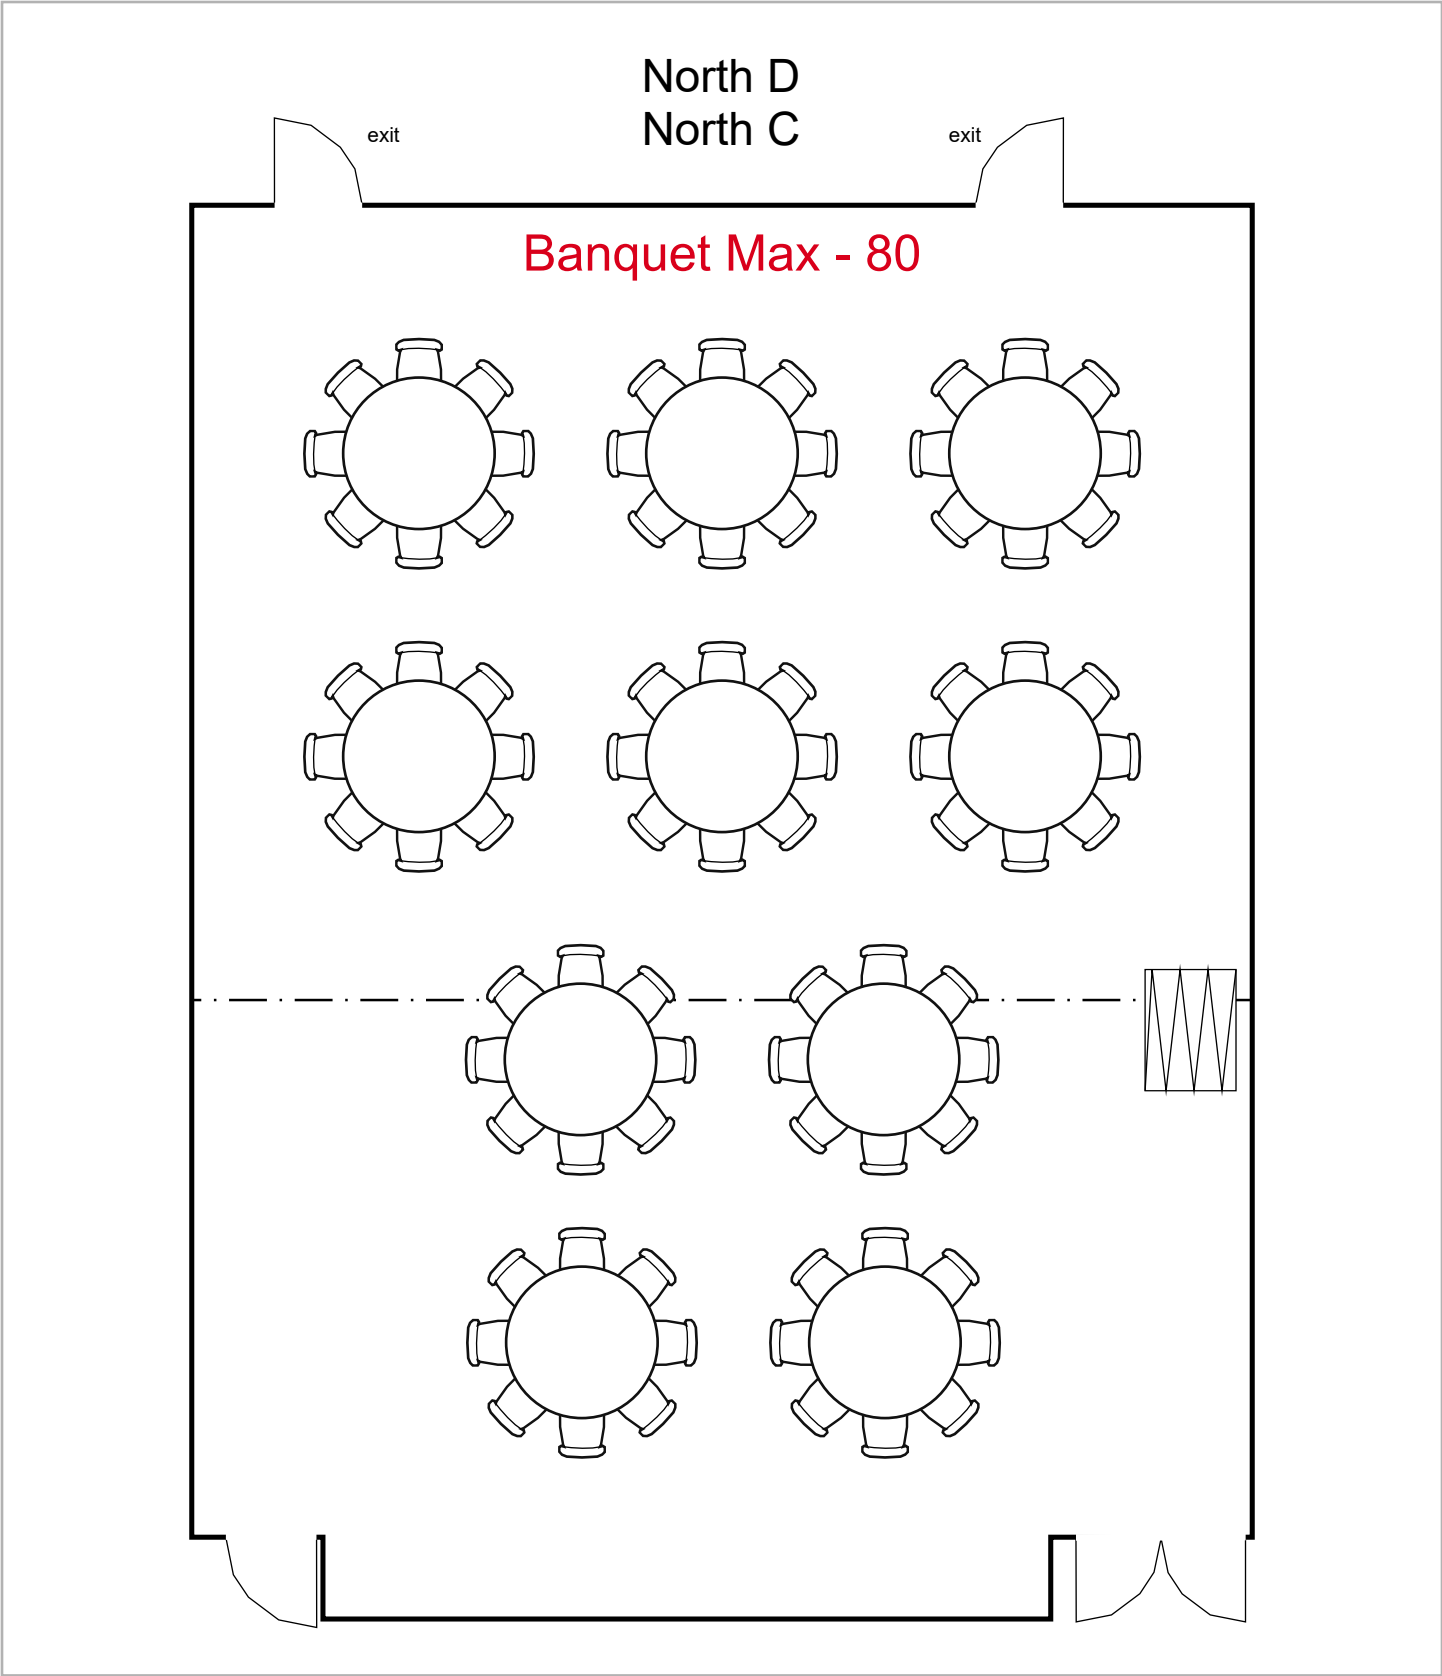

Room Plan Name: North B - Classroom

North B

Birmingham Jefferson Convention Complex

21 seats 7 tables  
0 booths

Room Plan Name: North B - U-Shape

Birmingham Jefferson Convention Complex

28 seats 8 tables  
0 booths

Room Plan Name: North C-D - Conference

Birmingham Jefferson Convention Complex 140 seats 0 tables  
0 booths

Room Plan Name: North C-D - Theatre

Birmingham Jefferson Convention Complex 56 seats 28 tables  
0 booths

Room Plan Name: North C-D - Classroom

Birmingham Jefferson Convention Complex 30 seats 10 tables  
0 booths

Room Plan Name: North C-D - U-Shape

Birmingham Jefferson Convention Complex 80 seats 10 tables  
0 booths