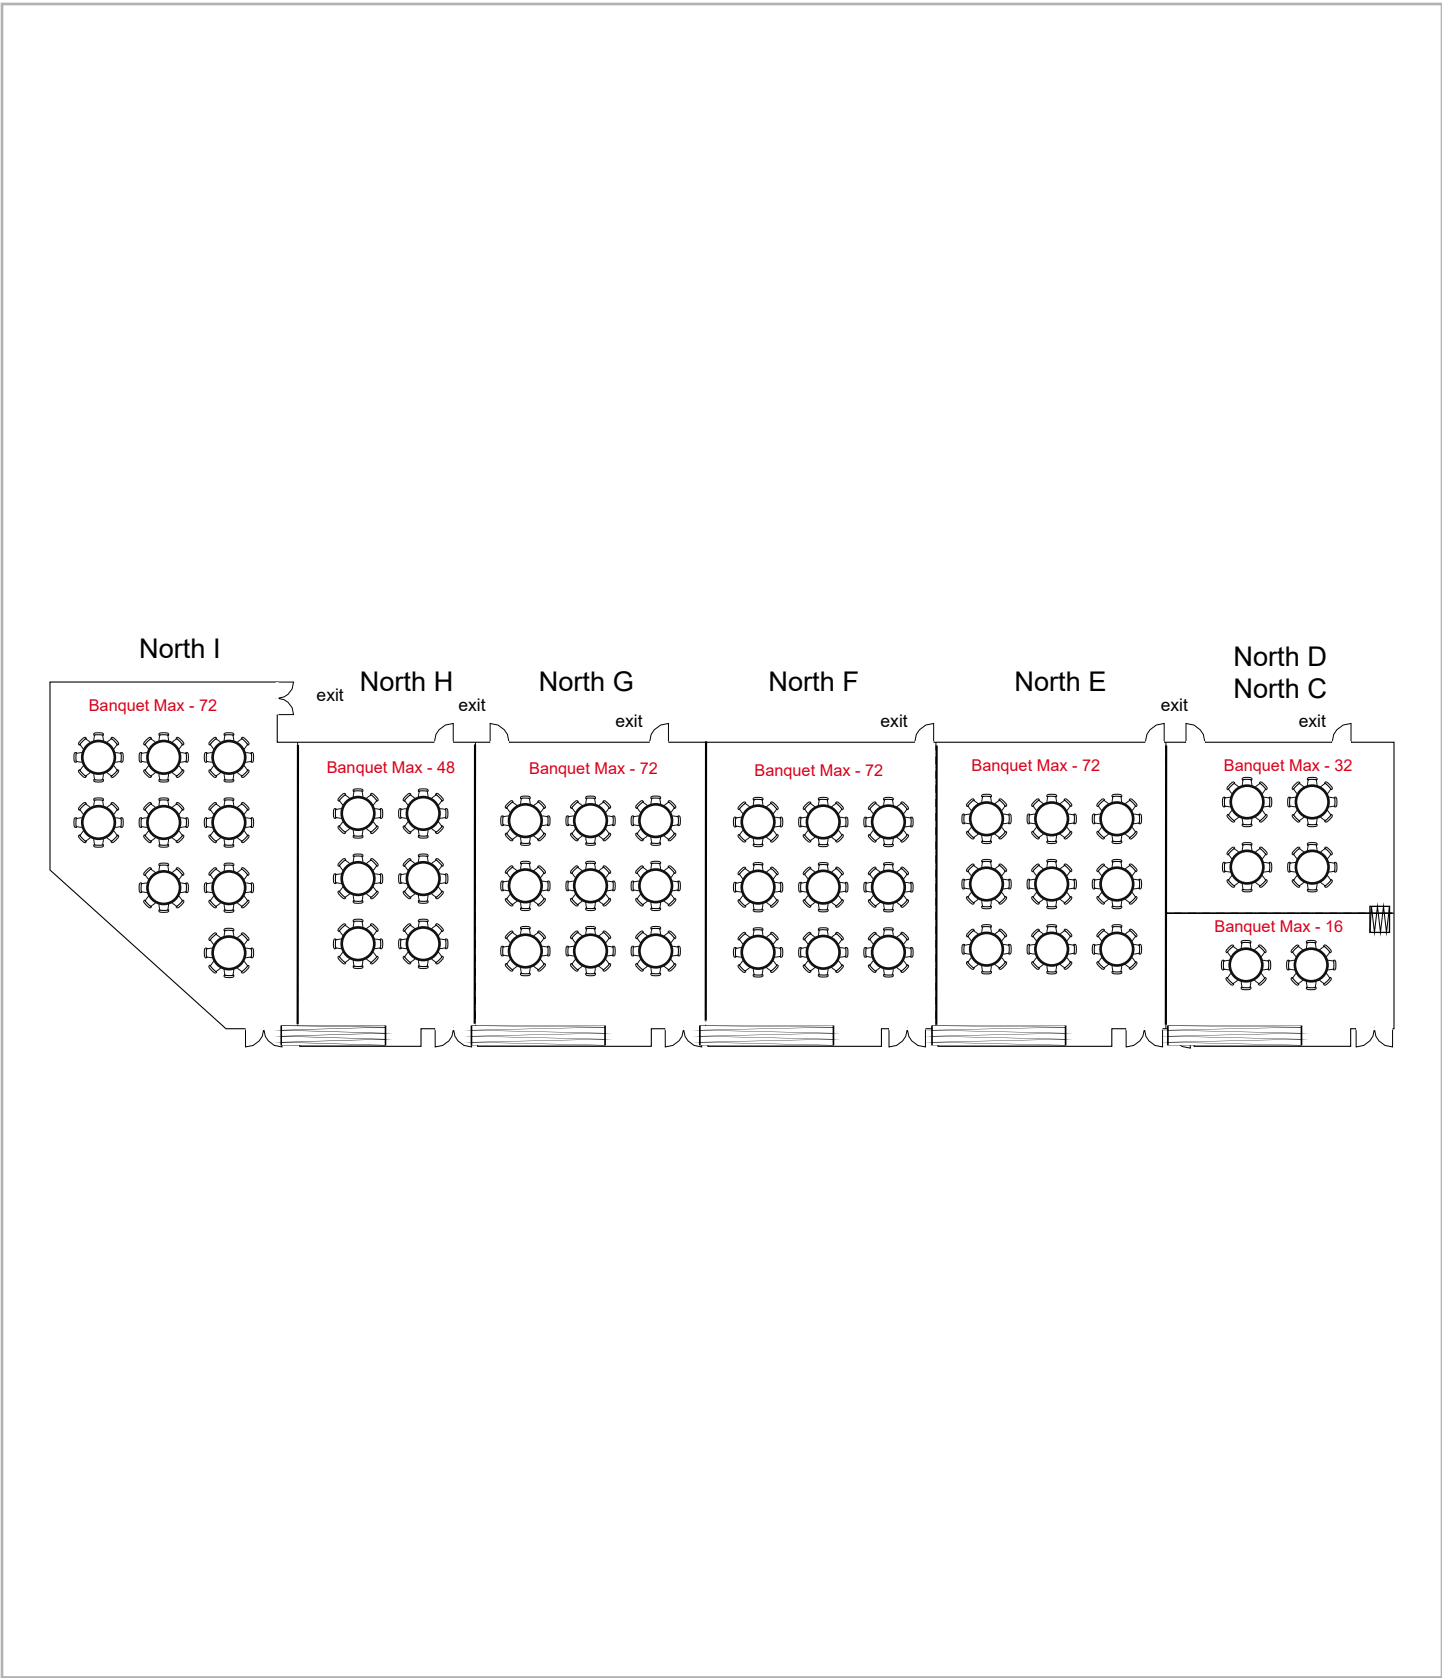

Room Plan Name: North C-D - Conference

Birmingham Jefferson Convention Complex 140 seats 0 tables  
0 booths

Room Plan Name: North C-D - Theatre

Birmingham Jefferson Convention Complex 56 seats 28 tables  
0 booths

Room Plan Name: North C-I - Classroom

Birmingham Jefferson Convention Comp... 448 seats 56 tables  
0 booths

Room Plan Name: North C-I - Banquet

Birmingham Jefferson Convention Comp... 142 seats 38 tables  
0 booths

Room Plan Name: North CI - Conference

Birmingham Jefferson Convention Complex 729 seats 0 tables  
0 booths

Room Plan Name: North CI - Theatre

Birmingham Jefferson Convention Com... 242 seats 121 tables  
0 booths

Room Plan Name: North CI - Classroom

Birmingham Jefferson Convention Comp... 153 seats 51 tables  
0 booths

Room Plan Name: North CI - U-Shape

Birmingham Jefferson Convention Comp... 384 seats 48 tables  
0 booths