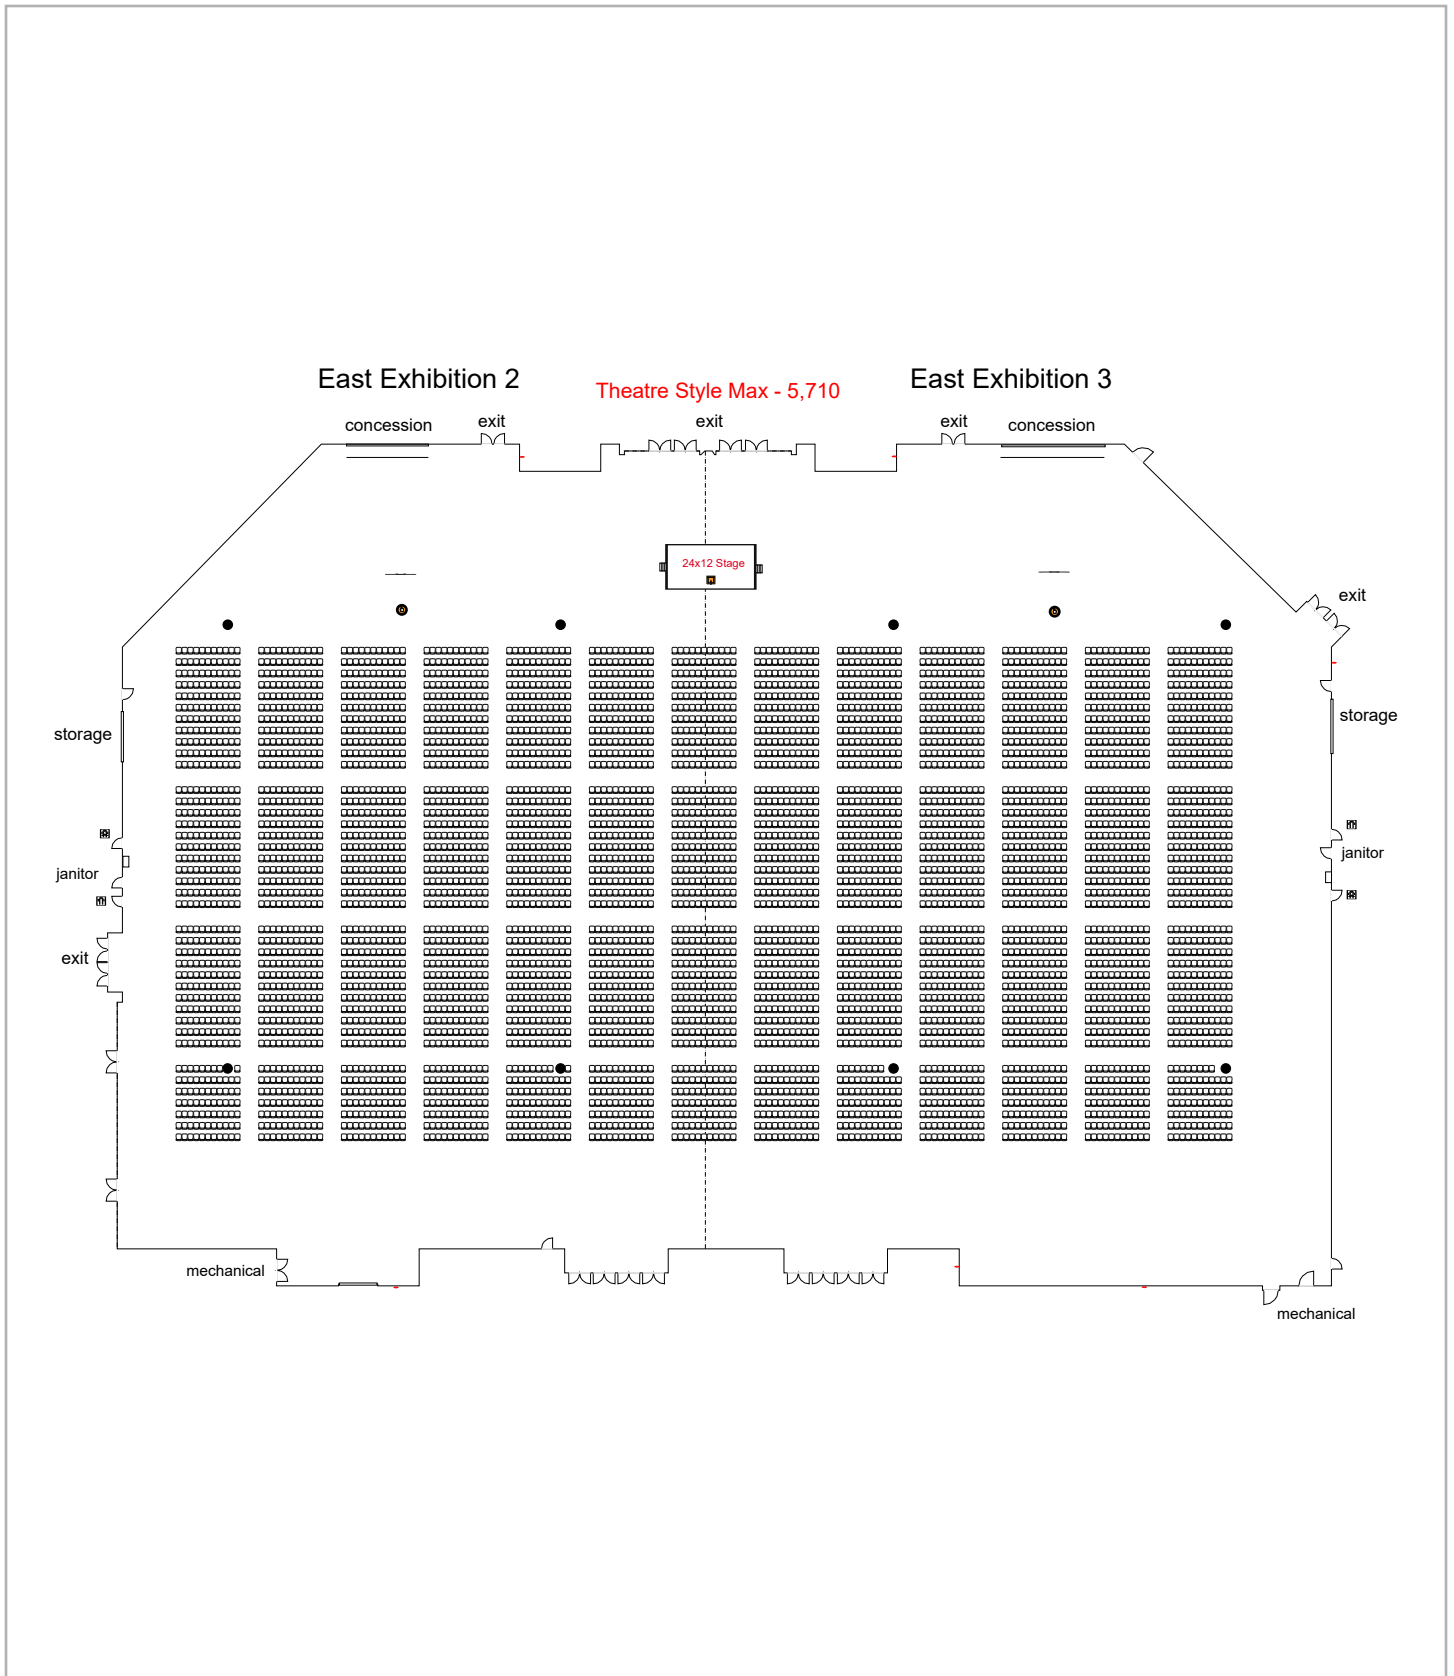

**East**

**Halls**

Birmingham Jefferson Convention Complex

0 seats 0 tables  
473 booths

Room Plan Name: East Halls - Booths

Birmingham Jefferson Convention Comp... 5710 seats 2 tables  
0 booths

Room Plan Name: East Hall 2-3 - Theatre

Birmingham Jefferson Convention Co... 2538 seats 1271 tables  
0 booths

Room Plan Name: East Hall 2-3 - Classroom

Birmingham Jefferson Convention Co... 2992 seats 376 tables  
0 booths

Room Plan Name: East Halls 2-3 - Banquet

Birmingham Jefferson Convention Complex

0 seats 0 tables  
379 booths

Room Plan Name: East Halls 2-3 - Booths

Birmingham Jefferson Convention Comp... 1301 seats 2 tables  
0 booths

Room Plan Name: East Hall 1 - Theatre