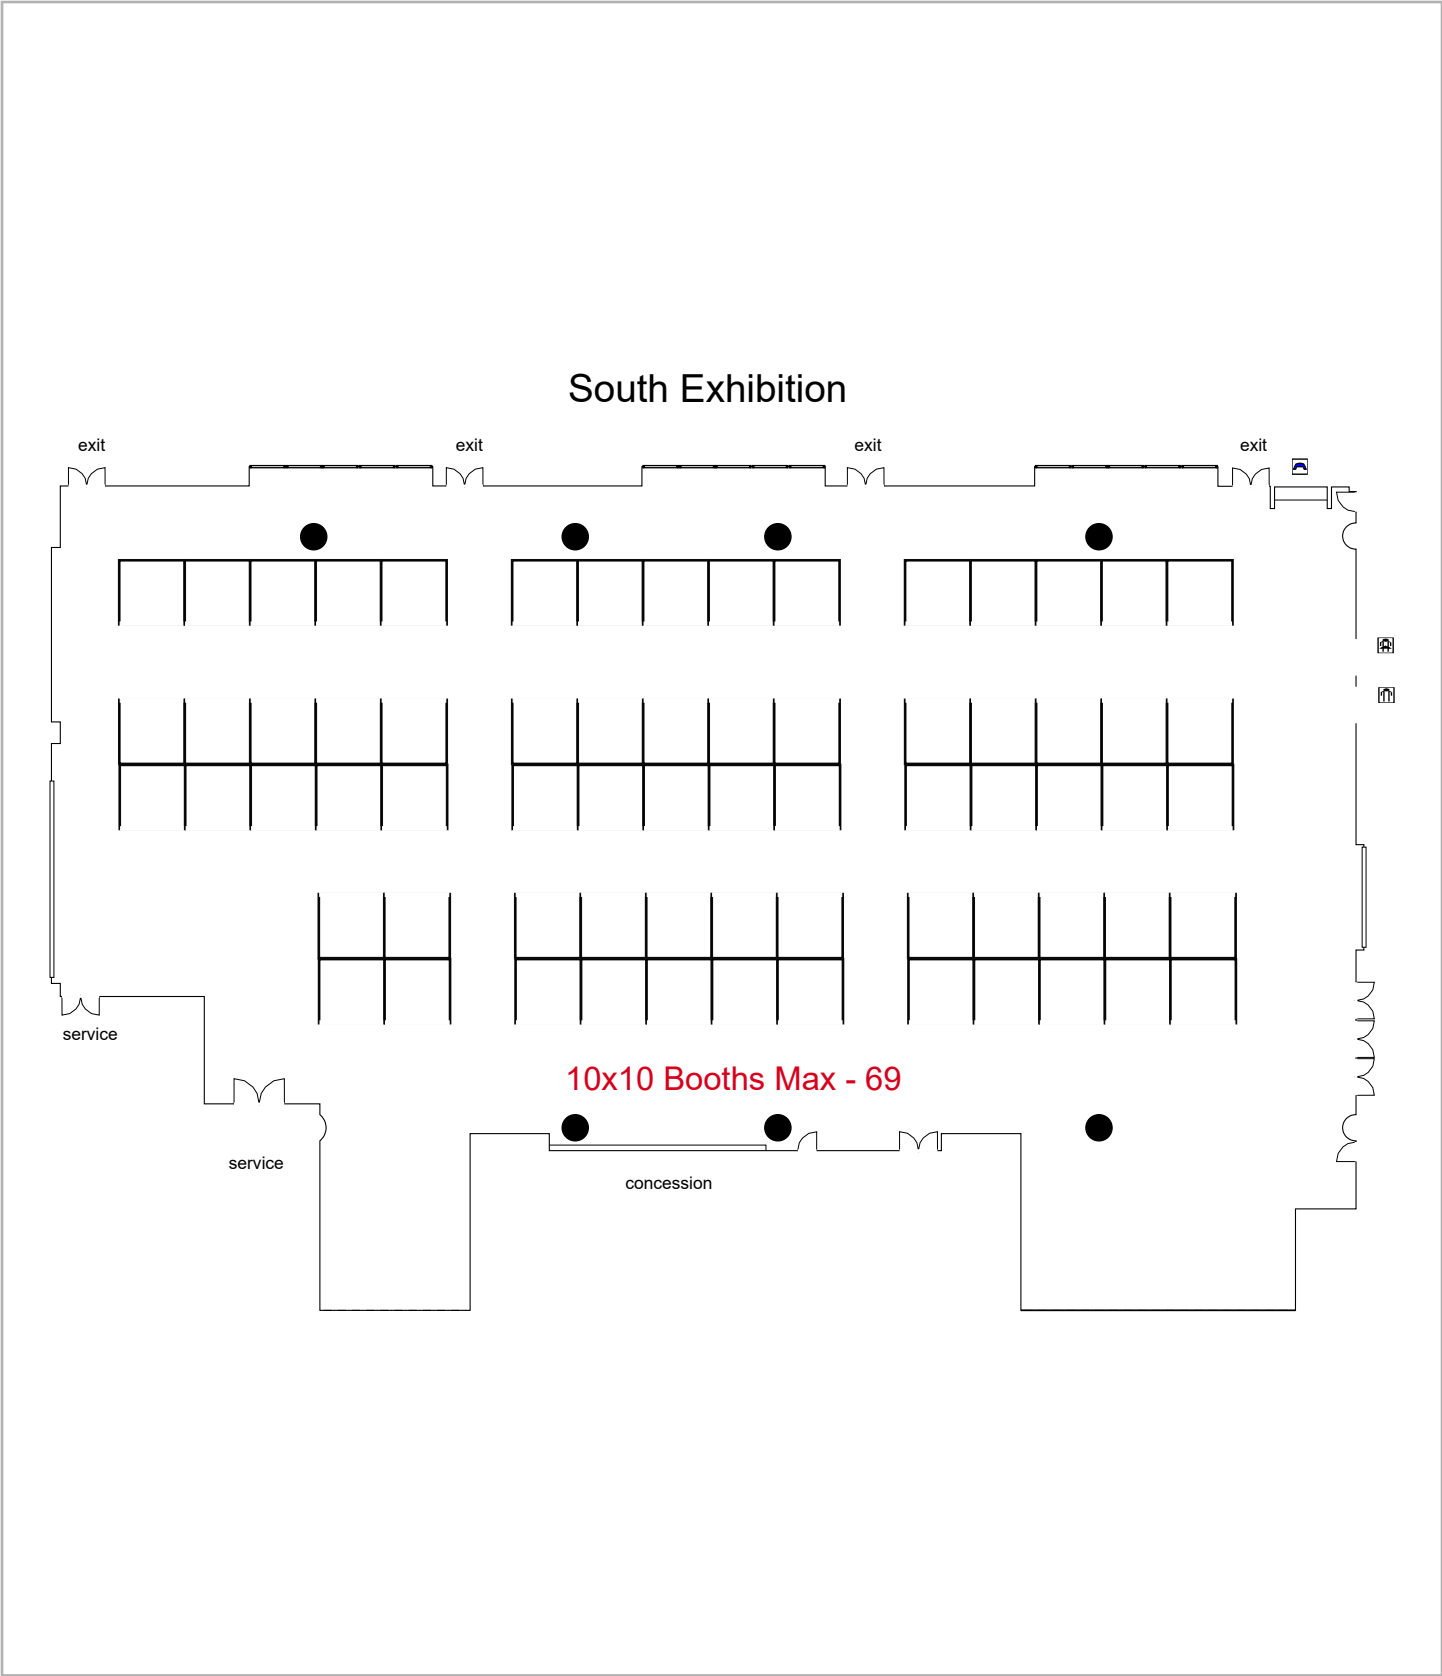

Room Plan Name: North CI - Classroom

Birmingham Jefferson Convention Comp... 153 seats 51 tables  
0 booths

Room Plan Name: North CI - U-Shape

Birmingham Jefferson Convention Comp... 384 seats 48 tables  
0 booths

Room Plan Name: North CI - Banquet

**South**

**Hall**

Birmingham Jefferson Convention Comp... 1532 seats 2 tables  
0 booths

Room Plan Name: South Hall - Theatre

Birmingham Jefferson Convention Com... 526 seats 265 tables  
0 booths

Room Plan Name: South Hall - Classroom

Birmingham Jefferson Convention Comp... 768 seats 98 tables  
0 booths

Room Plan Name: South Hall - Banquet

Birmingham Jefferson Convention Complex

0 seats 0 tables  
69 booths