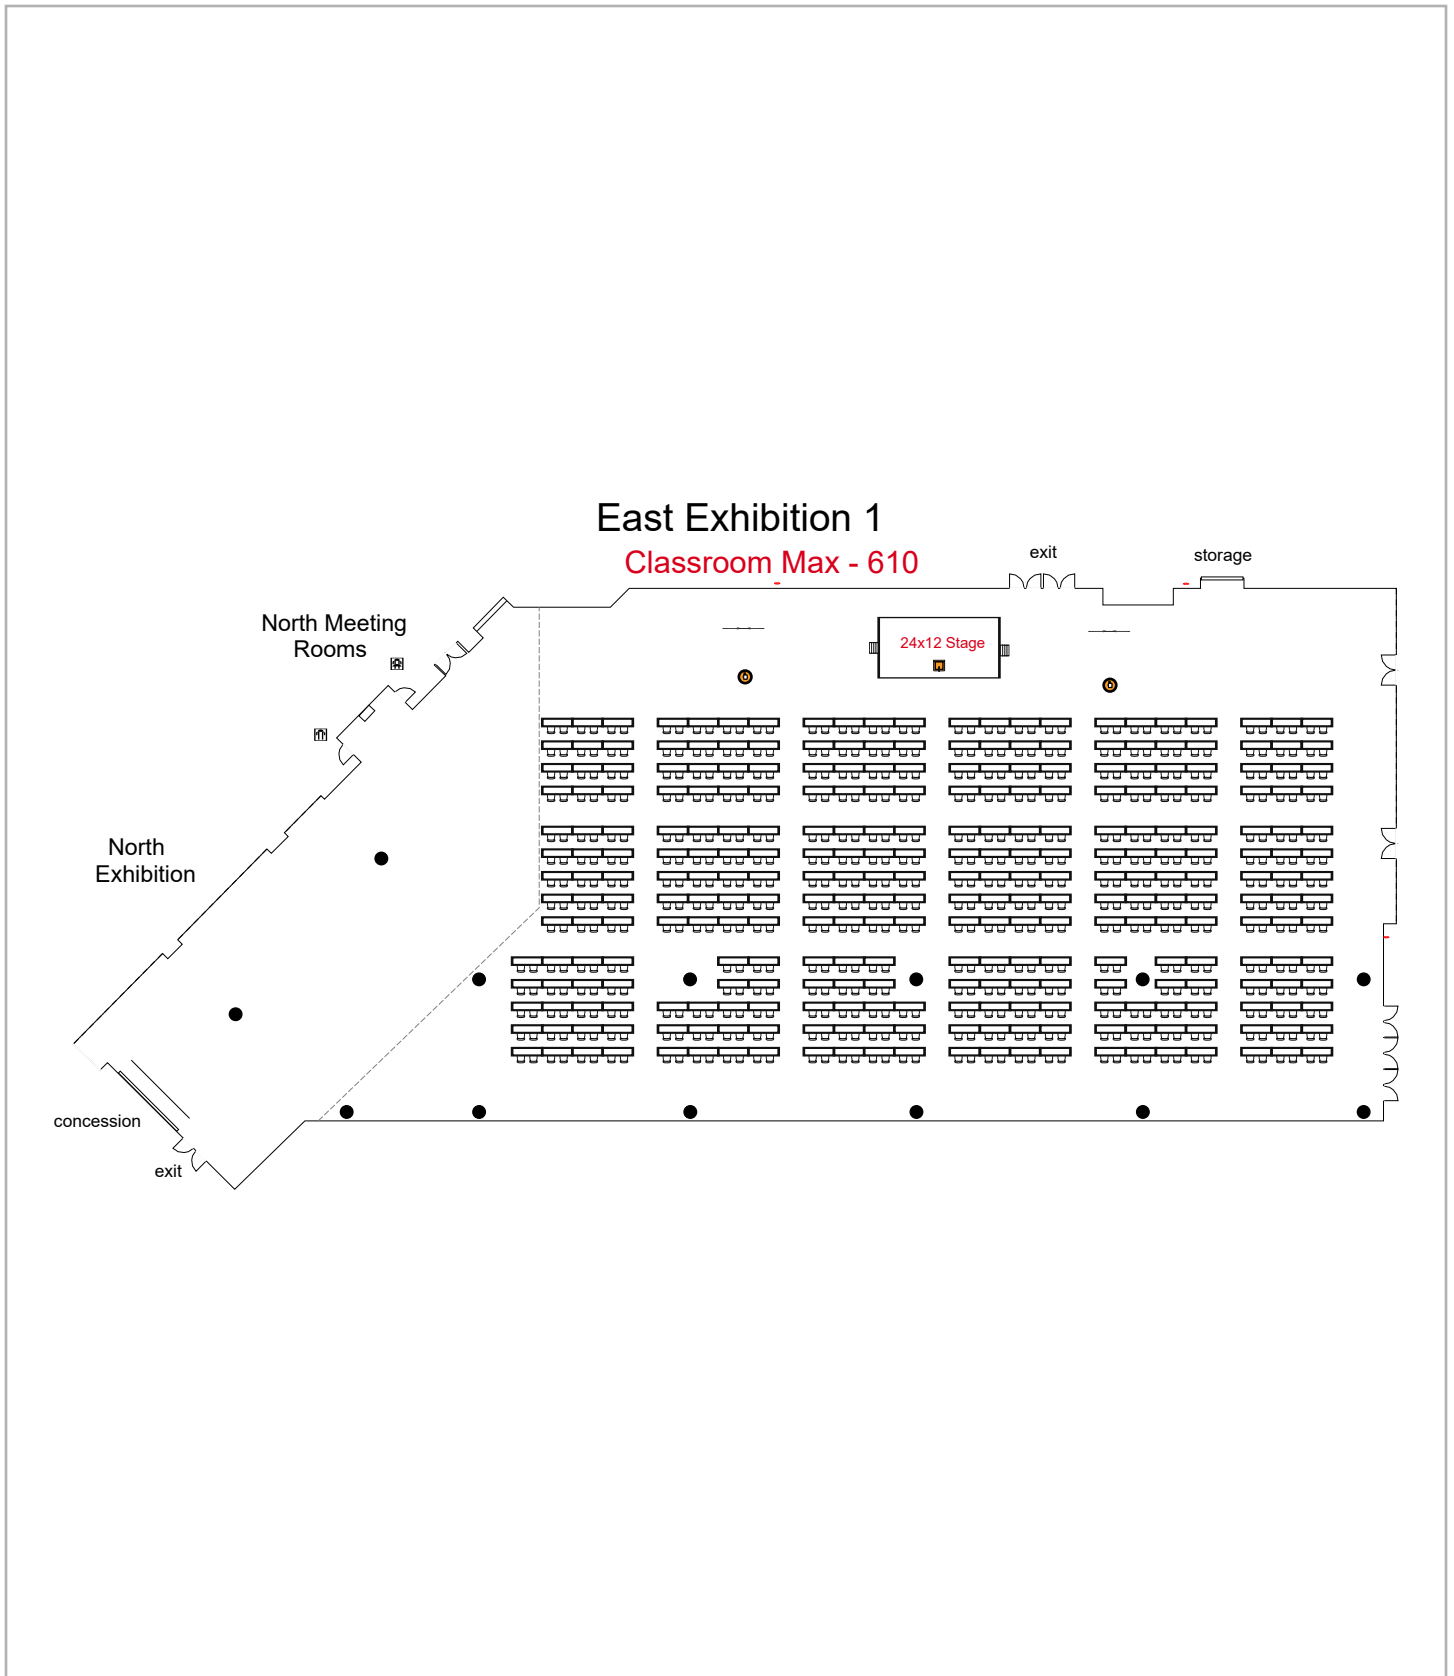

Birmingham Jefferson Convention Co... 2538 seats 1271 tables  
0 booths

Room Plan Name: East Hall 2-3 - Classroom

Birmingham Jefferson Convention Co... 2992 seats 376 tables  
0 booths

Room Plan Name: East Halls 2-3 - Banquet

Birmingham Jefferson Convention Complex

0 seats 0 tables  
379 booths

Room Plan Name: East Halls 2-3 - Booths

Birmingham Jefferson Convention Comp... 1301 seats 2 tables  
0 booths

Room Plan Name: East Hall 1 - Theatre

Birmingham Jefferson Convention Com... 610 seats 307 tables  
0 booths

Room Plan Name: East Hall 1 - Classroom

Birmingham Jefferson Convention Com... 824 seats 105 tables  
0 booths

Room Plan Name: East Hall 1 - Banquet

Birmingham Jefferson Convention Complex

0 seats 0 tables  
85 booths

Room Plan Name: East Hall 1- Booths