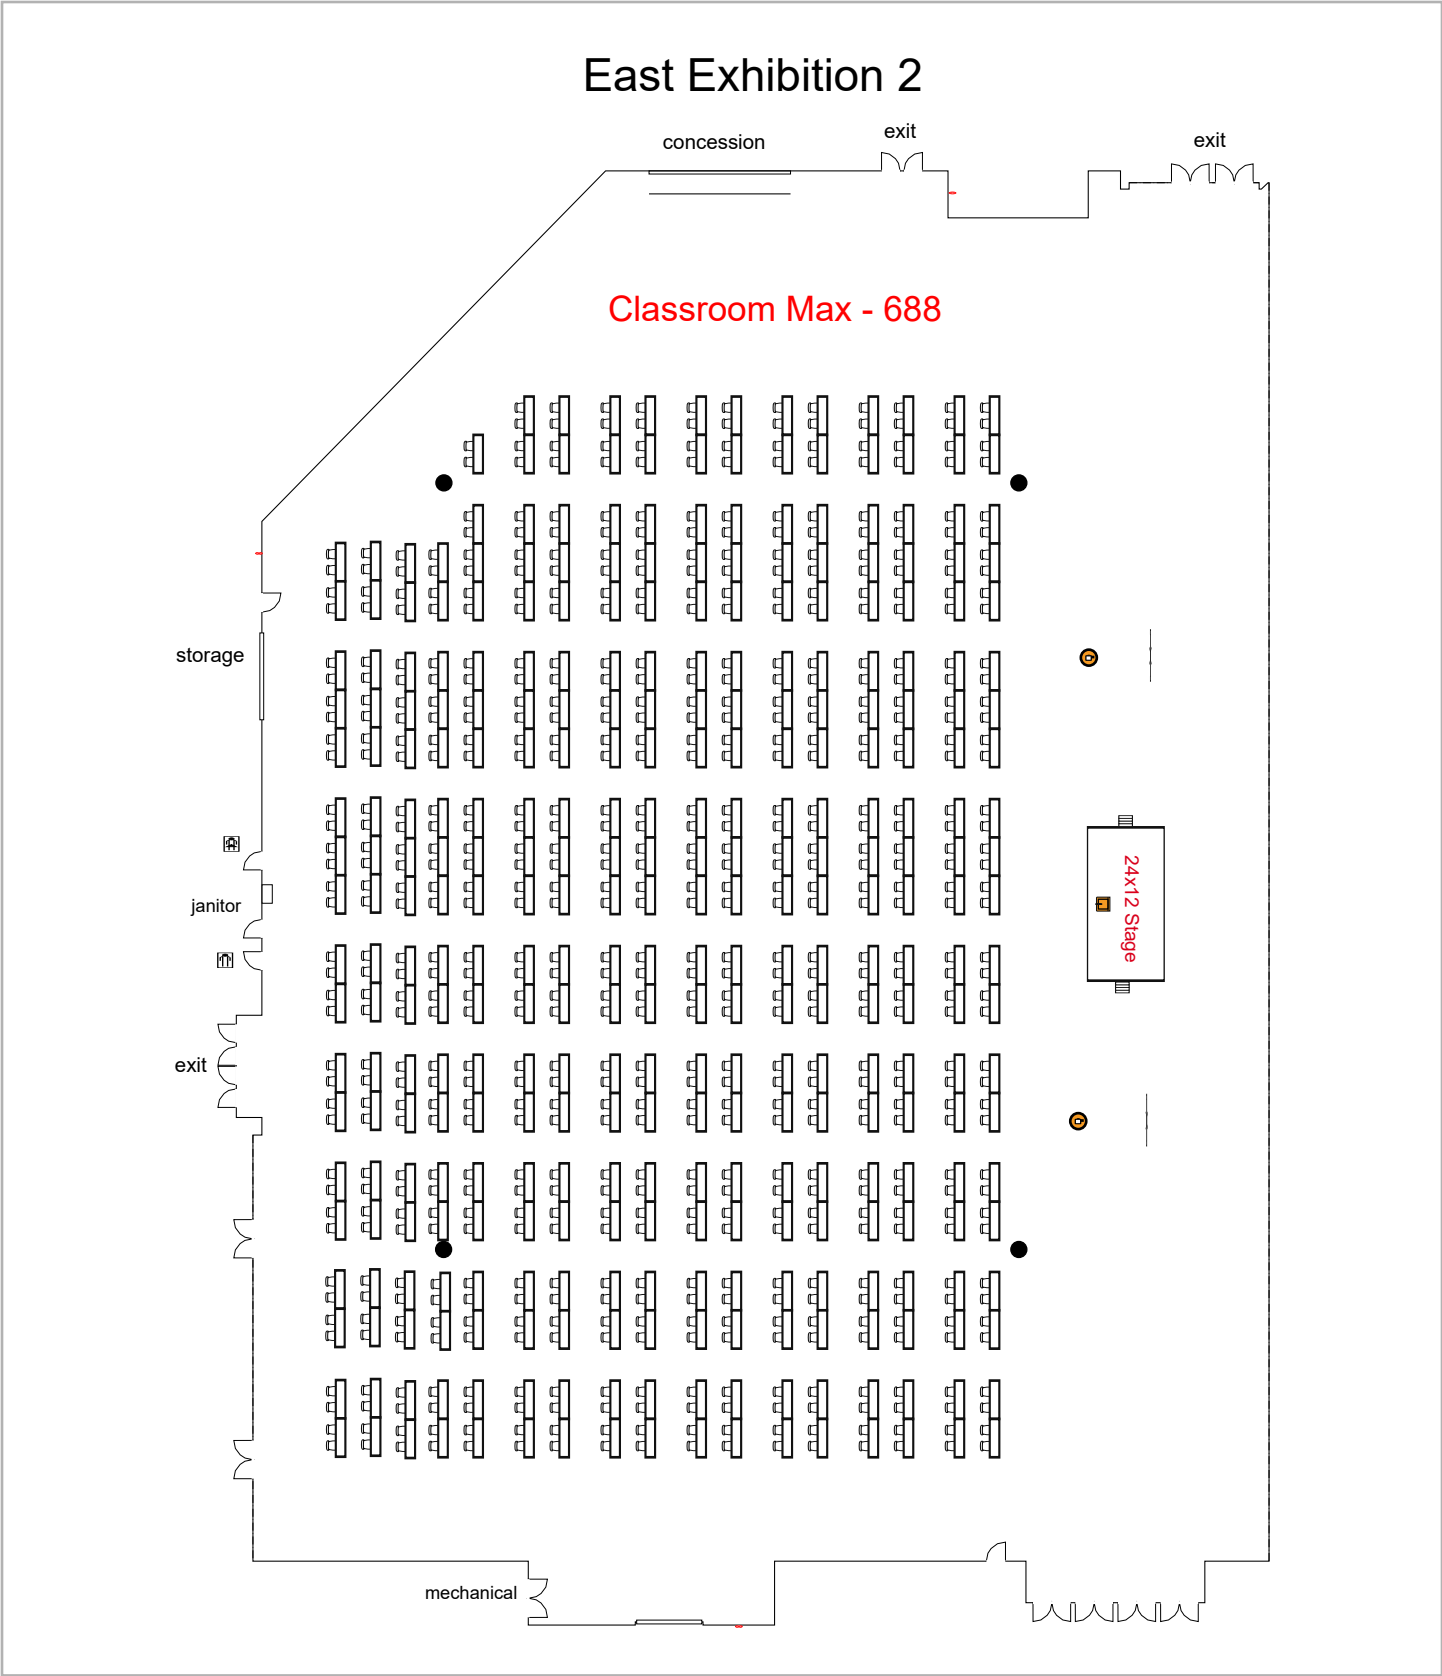

East Exhibition 2

Birmingham Jefferson Convention Com... 688 seats 346 tables
0 booths

Room Plan Name: East Hall 2 - Classroom