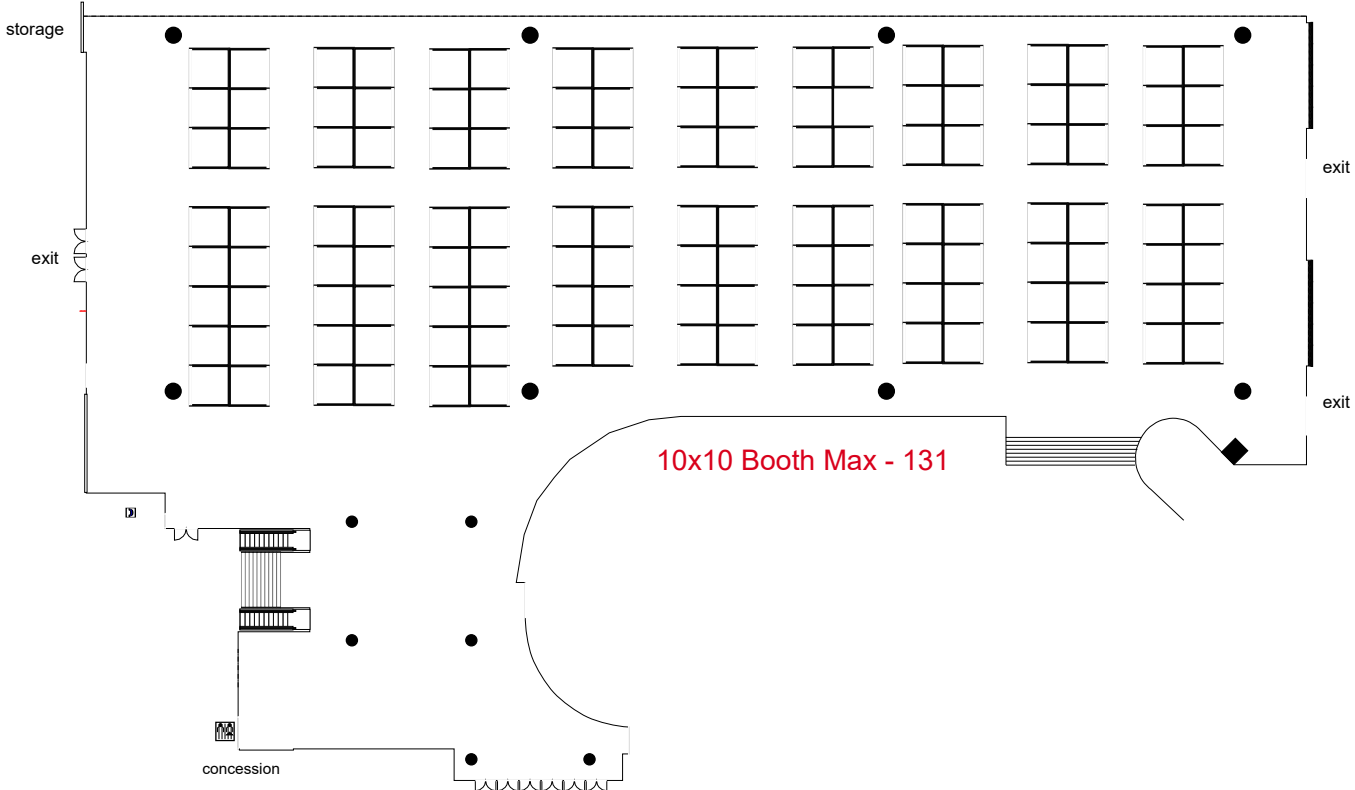

North Exhibition 1

Birmingham Jefferson Convention Complex

0 seats 0 tables
131 booths

Room Plan Name: North Hall 1 - Booths