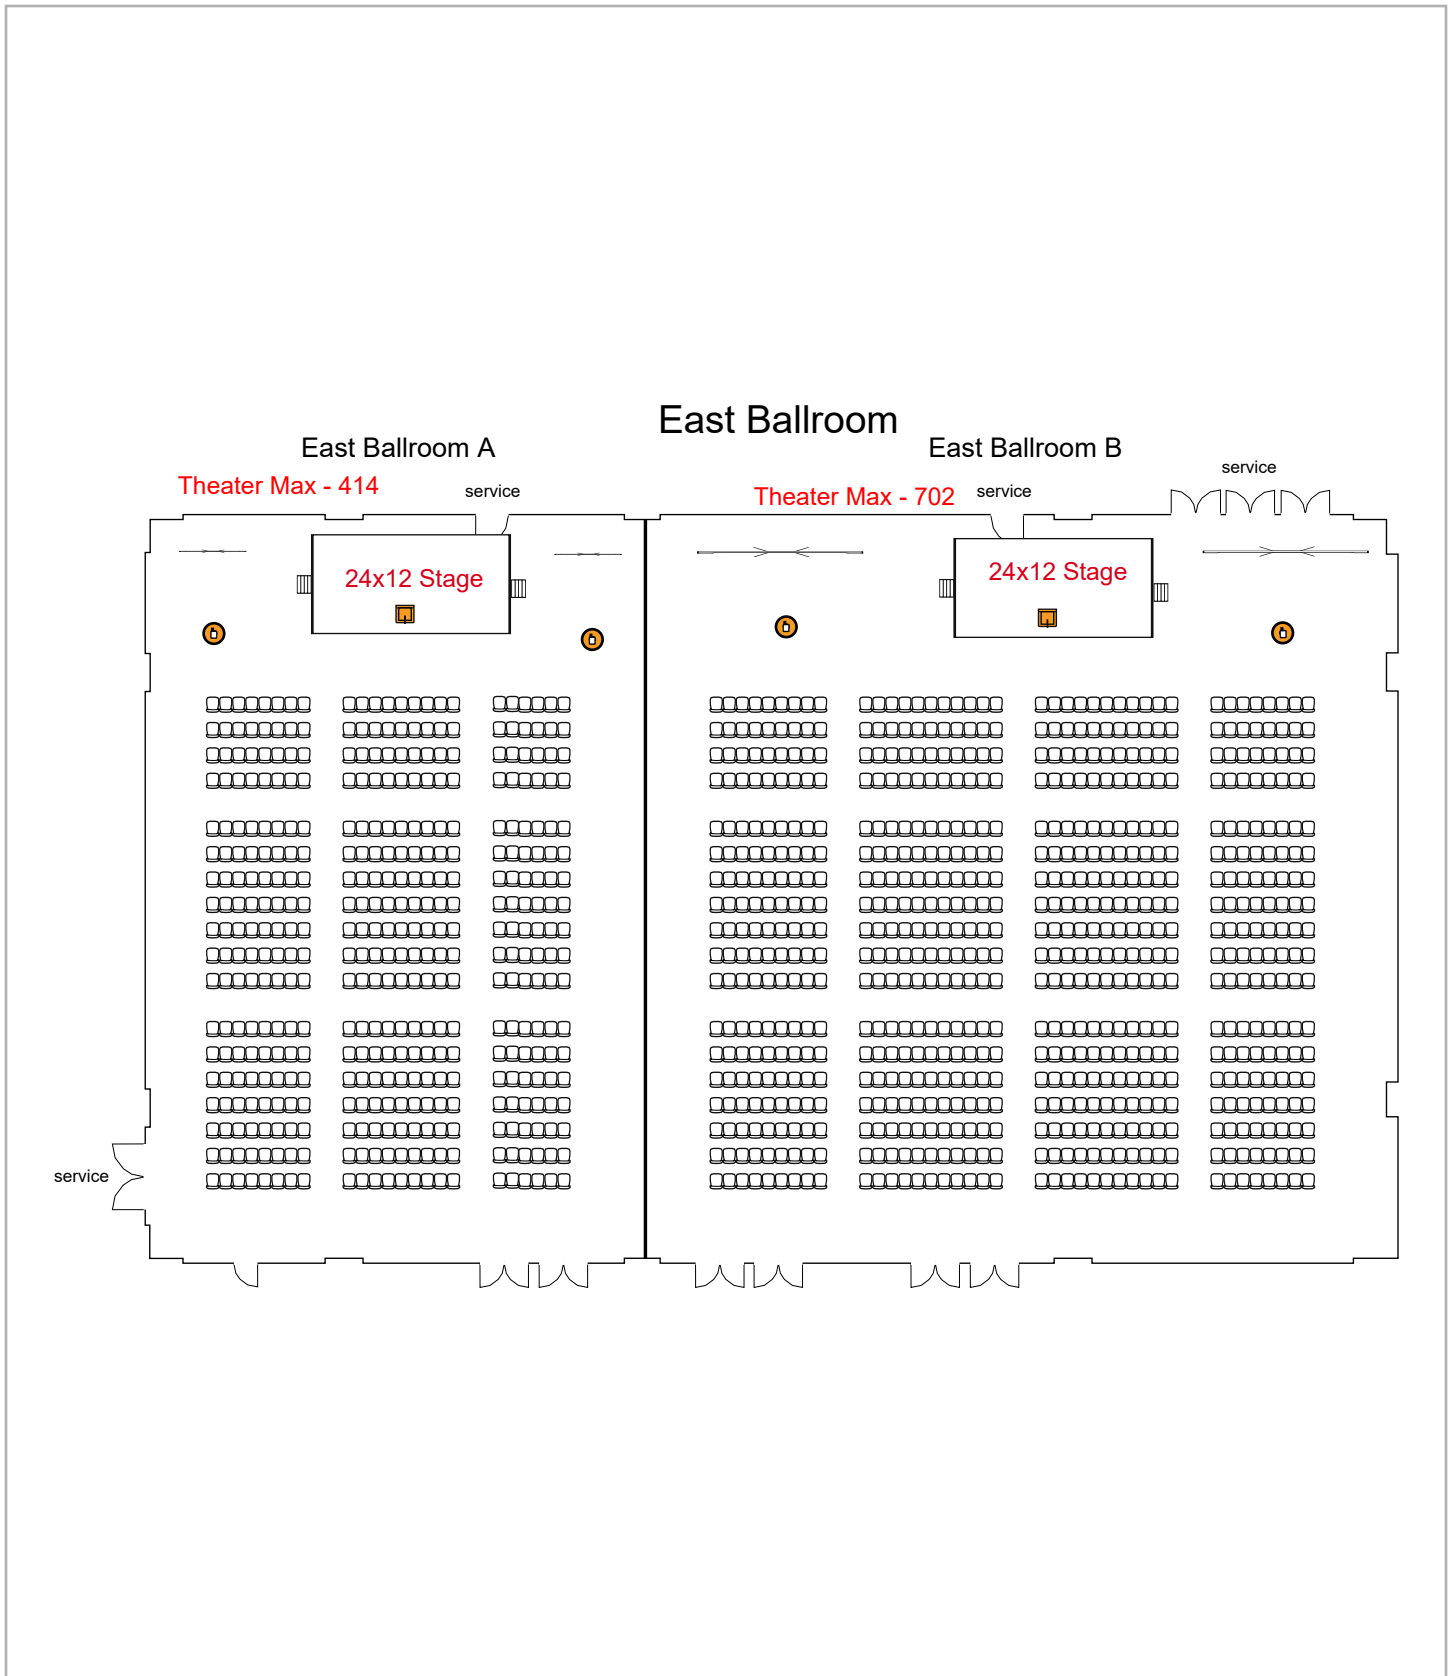

# **East Meeting Rooms**

Birmingham Jefferson Convention Comp... 1260 seats 2 tables  
0 booths

Room Plan Name: Ballroom - Theatre

Birmingham Jefferson Convention Com... 468 seats 236 tables  
0 booths

Room Plan Name: Ballroom - Classroom

Birmingham Jefferson Convention Comp... 624 seats 80 tables  
0 booths

Room Plan Name: Ballroom - Banquet

Birmingham Jefferson Convention Complex

0 seats 0 tables  
69 booths

Room Plan Name: Ballroom - Booths

Birmingham Jefferson Convention Comp... 1116 seats 4 tables  
0 booths

Room Plan Name: Ballroom AB - Theater

Birmingham Jefferson Convention Com... 300 seats 154 tables  
0 booths

Room Plan Name: Ballroom AB - Classroom

Birmingham Jefferson Convention Comp... 528 seats 70 tables  
0 booths

Room Plan Name: Ballroom AB - Rounds

Birmingham Jefferson Convention Complex

0 seats 0 tables  
66 booths

Room Plan Name: Ballroom AB - Booths