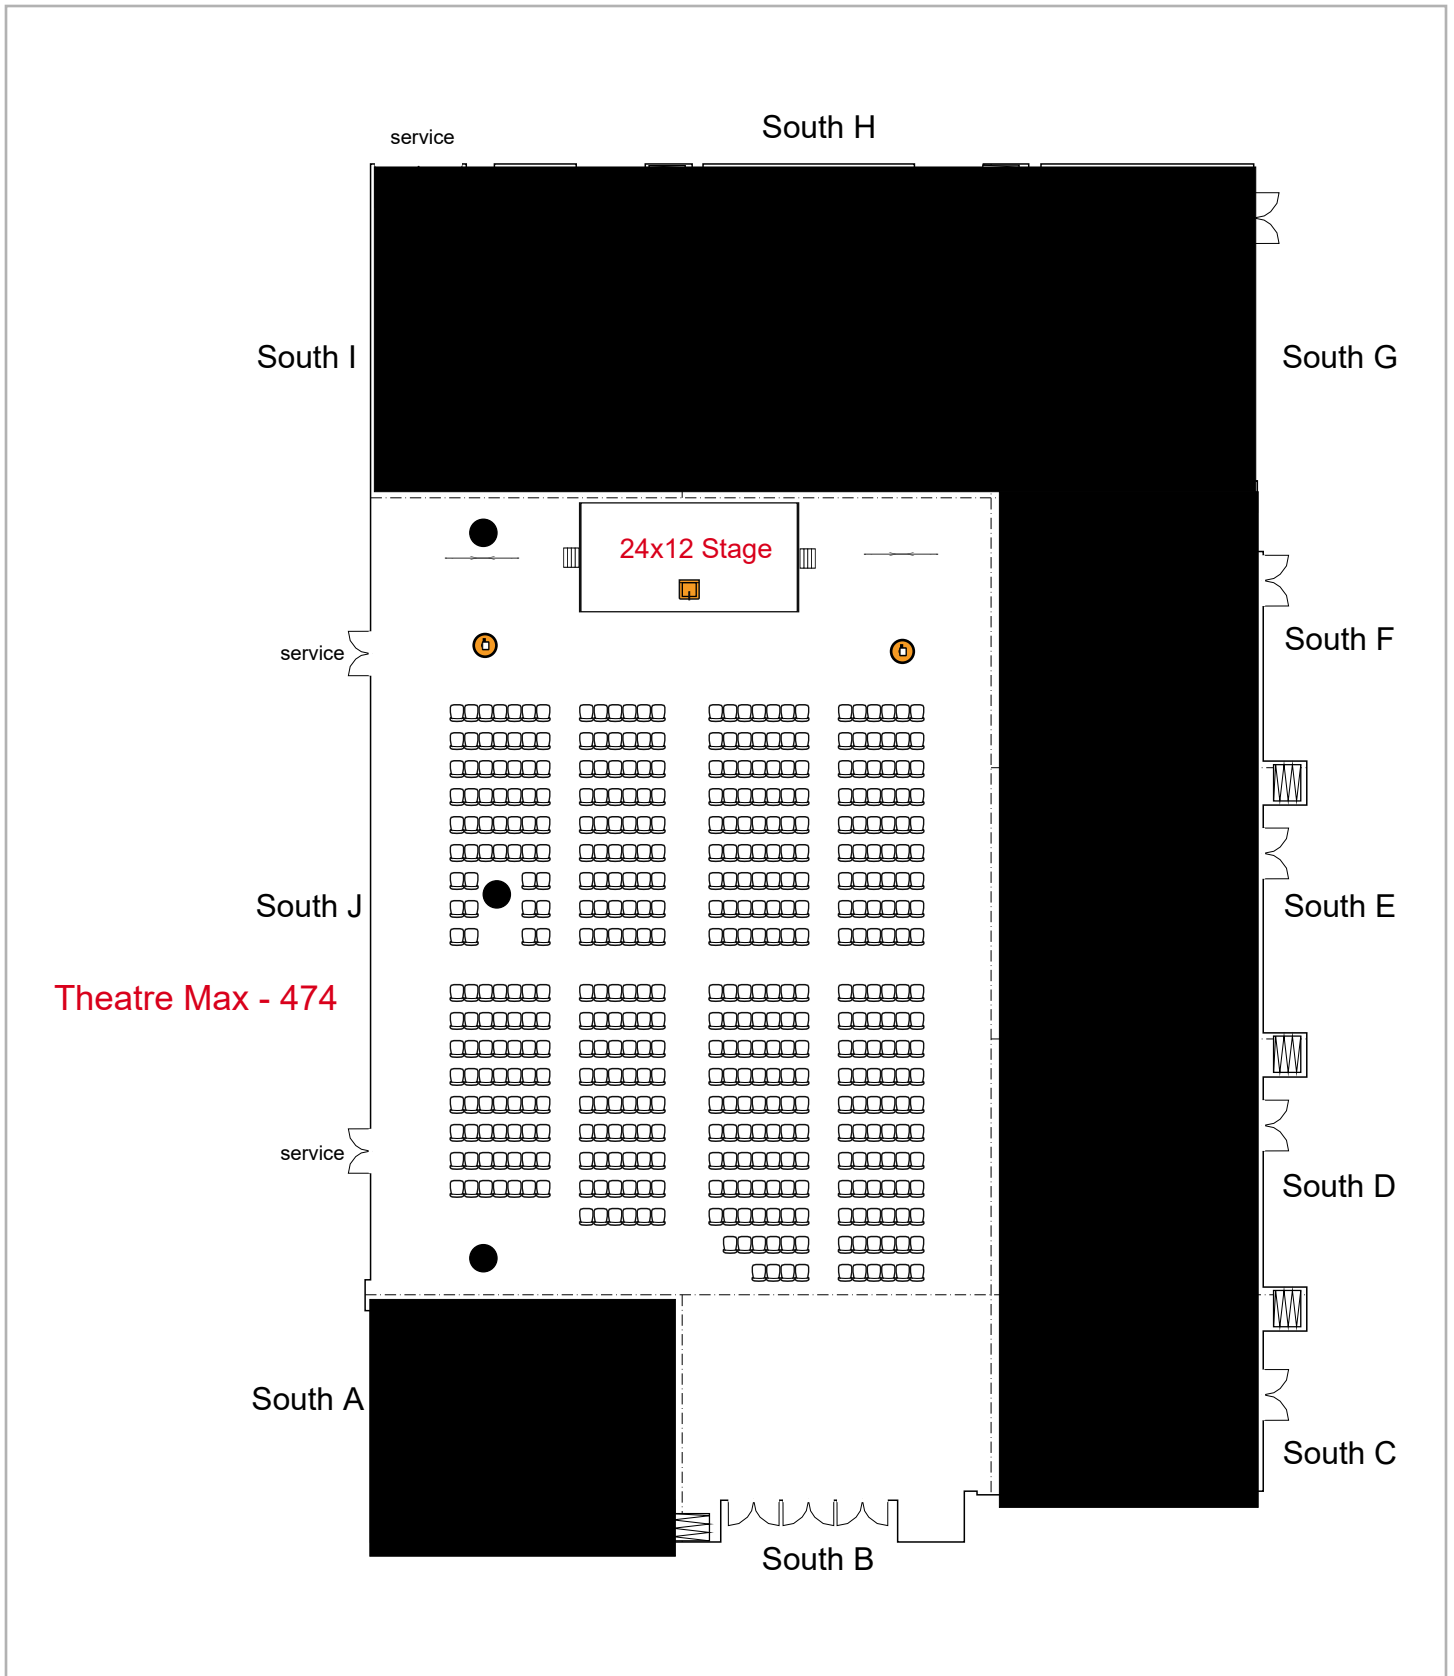

Room Plan Name: South A-J - Classroom

Birmingham Jefferson Convention Comp... 560 seats 72 tables  
0 booths

Room Plan Name: South A-J - Banquet

Birmingham Jefferson Convention Comp... 174 seats 46 tables  
0 booths

Room Plan Name: South A-I - Conference

Birmingham Jefferson Convention Complex 462 seats 0 tables  
0 booths

Room Plan Name: South A-I - Theatre

Birmingham Jefferson Convention Comp... 196 seats 98 tables  
0 booths

Room Plan Name: South A-I - Classroom

Birmingham Jefferson Convention Comp... 143 seats 50 tables  
0 booths

Room Plan Name: South A-I - U-Shape

Birmingham Jefferson Convention Comp... 376 seats 47 tables  
0 booths

Room Plan Name: South A-I - Banquet

Birmingham Jefferson Convention Complex 474 seats 2 tables  
0 booths

Room Plan Name: South BJ - Theatre

Birmingham Jefferson Convention Comp... 152 seats 78 tables  
0 booths