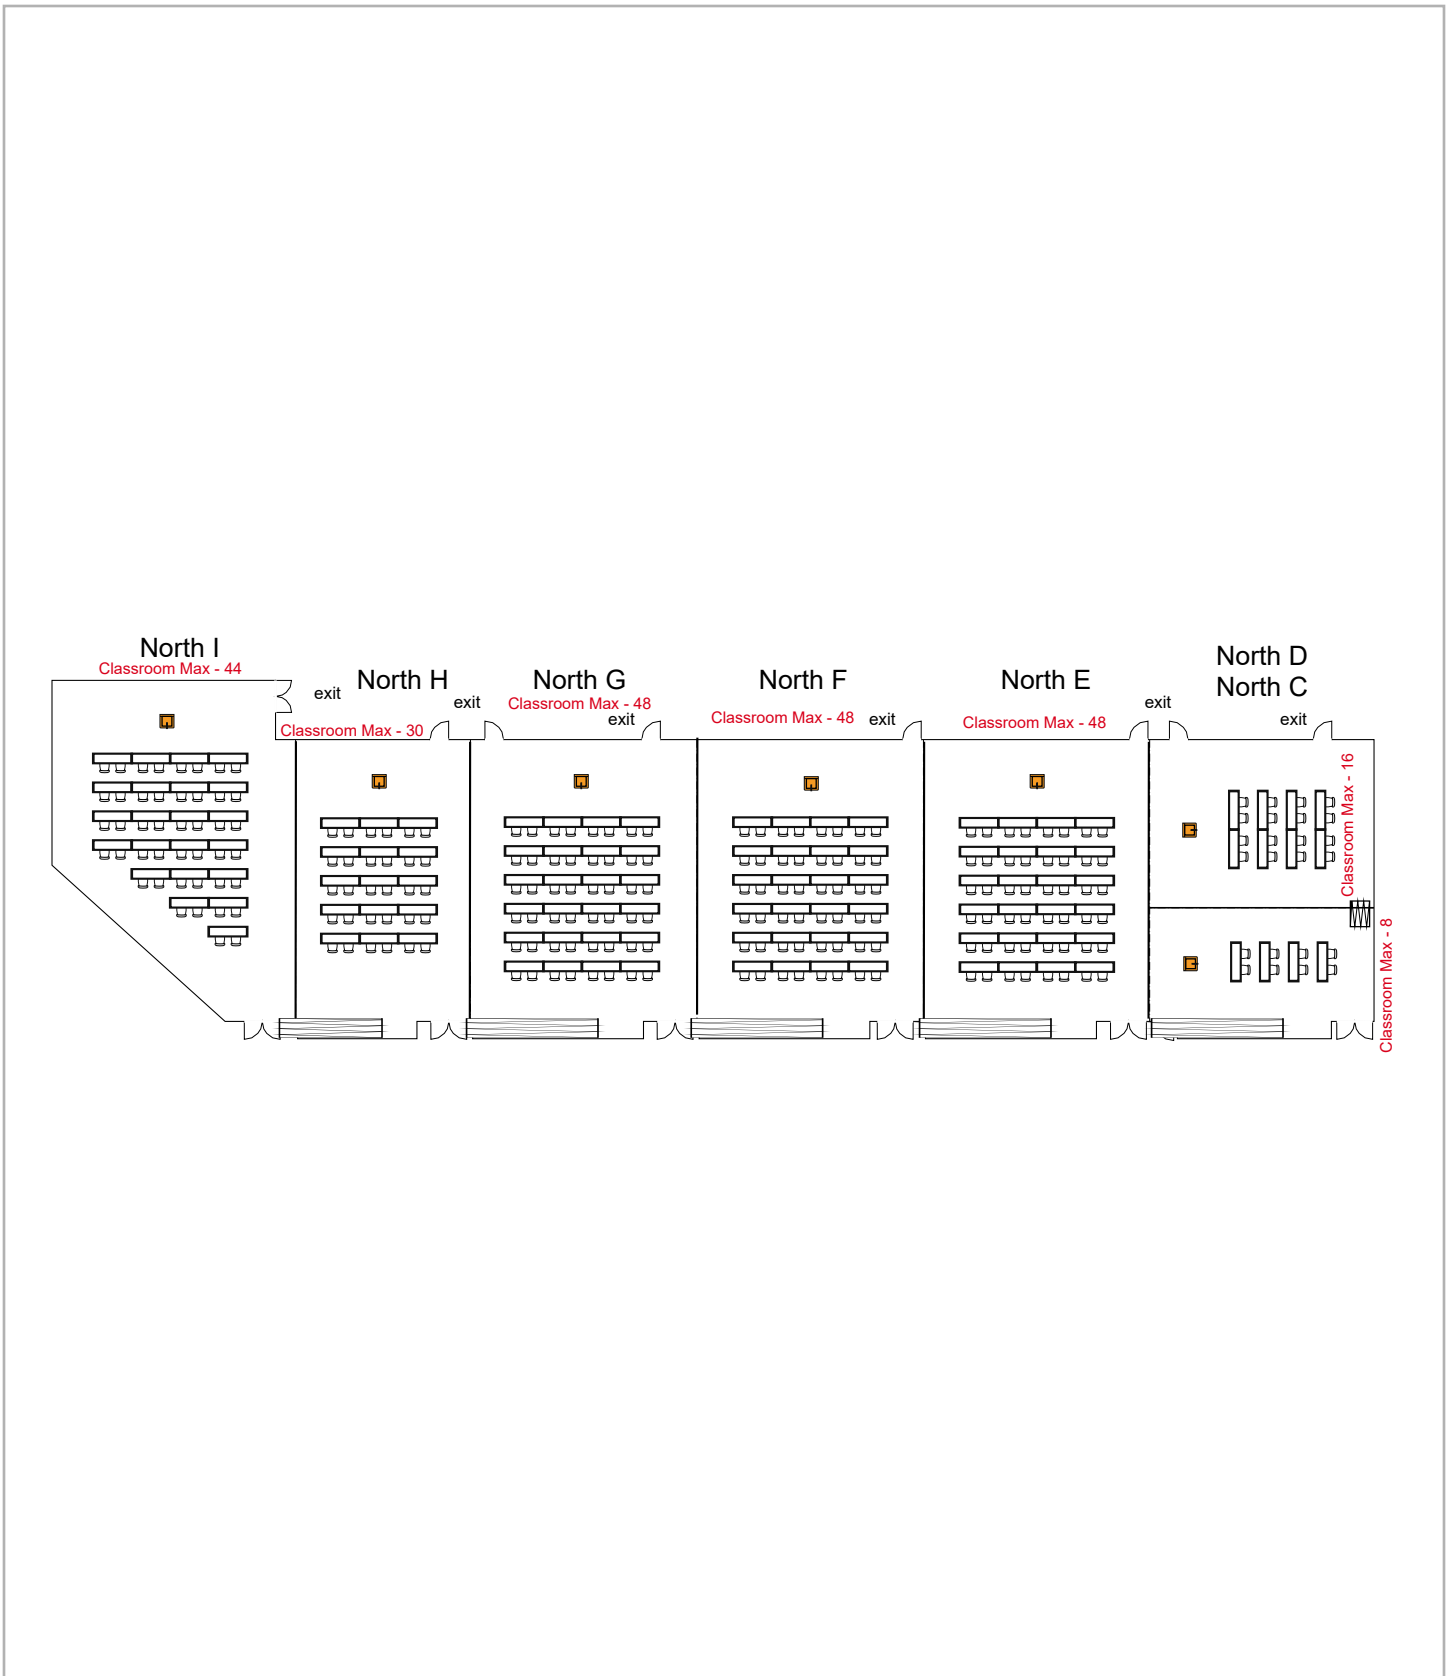

Room Plan Name: North C-D - Banquet

Birmingham Jefferson Convention Complex 850 seats 0 tables  
0 booths

Room Plan Name: North C-I - Theatre

Birmingham Jefferson Convention Com... 232 seats 116 tables  
0 booths

Room Plan Name: North C-I - Classroom

Birmingham Jefferson Convention Comp... 448 seats 56 tables  
0 booths

Room Plan Name: North C-I - Banquet

Birmingham Jefferson Convention Comp... 142 seats 38 tables  
0 booths

Room Plan Name: North CI - Conference

Birmingham Jefferson Convention Complex 729 seats 0 tables  
0 booths

Room Plan Name: North CI - Theatre

Birmingham Jefferson Convention Com... 242 seats 121 tables  
0 booths