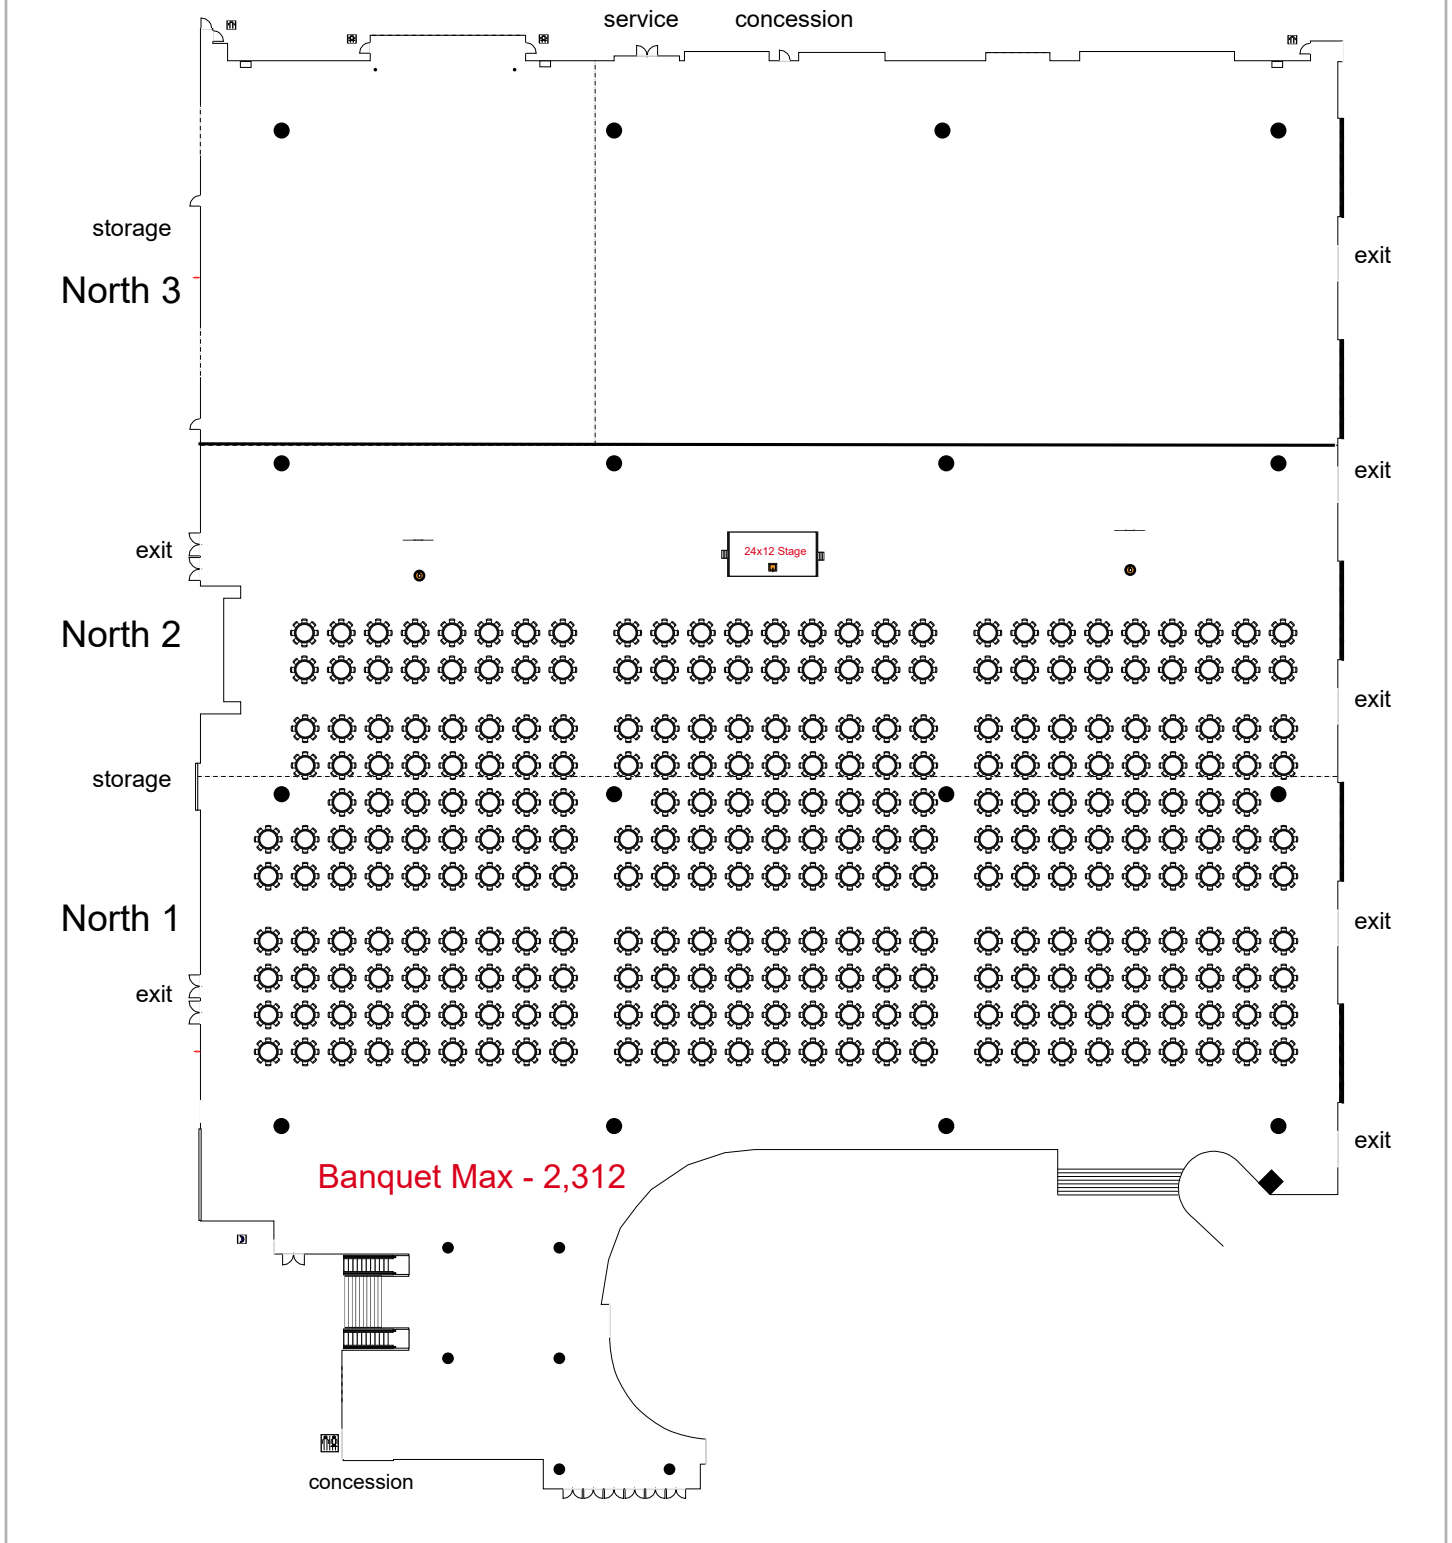

# North Exhibition Hall

Birmingham Jefferson Convention Co...

1438 seats 721 tables  
0 booths

Room Plan Name: North Halls 1-2 - Classroom

# North Exhibition Hall

Birmingham Jefferson Convention Co...

2312 seats 291 tables  
0 booths

Room Plan Name: North Halls 1-2 - Banquet