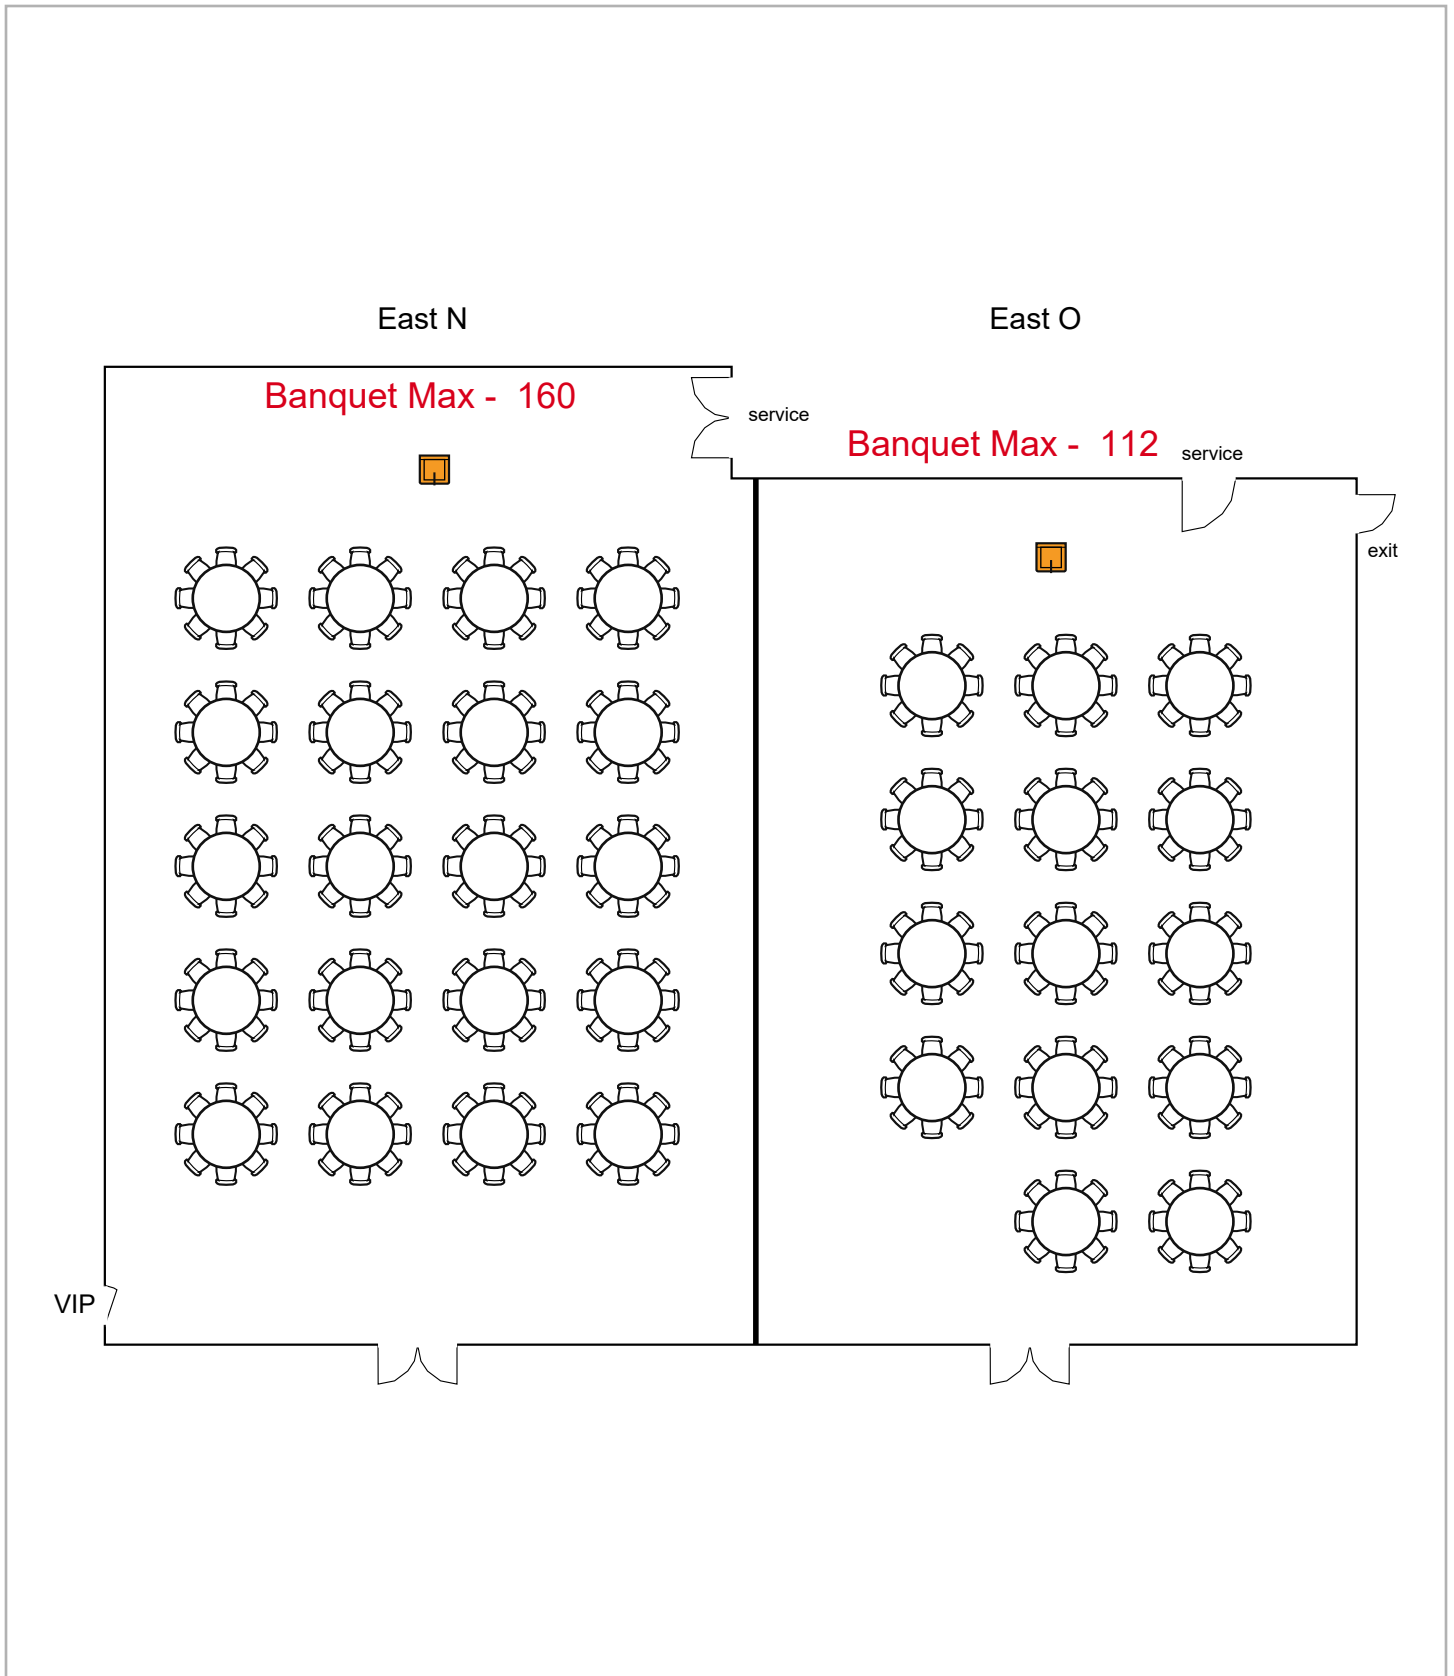

Room Plan Name: East D-L - Banquet

Birmingham Jefferson Convention Complex 495 seats 2 tables  
0 booths

Room Plan Name: East N-O - Theatre

Birmingham Jefferson Convention Comp... 178 seats 91 tables  
0 booths

Room Plan Name: East N-O - Classroom

Birmingham Jefferson Convention Comp... 240 seats 32 tables  
0 booths

Room Plan Name: East N-O - Banquet

Birmingham Jefferson Convention Complex 590 seats 0 tables  
0 booths

Room Plan Name: East NO - Theatre

Birmingham Jefferson Convention Comp... 170 seats 85 tables  
0 booths

Room Plan Name: East NO - Classroom

Birmingham Jefferson Convention Comp... 272 seats 34 tables  
0 booths