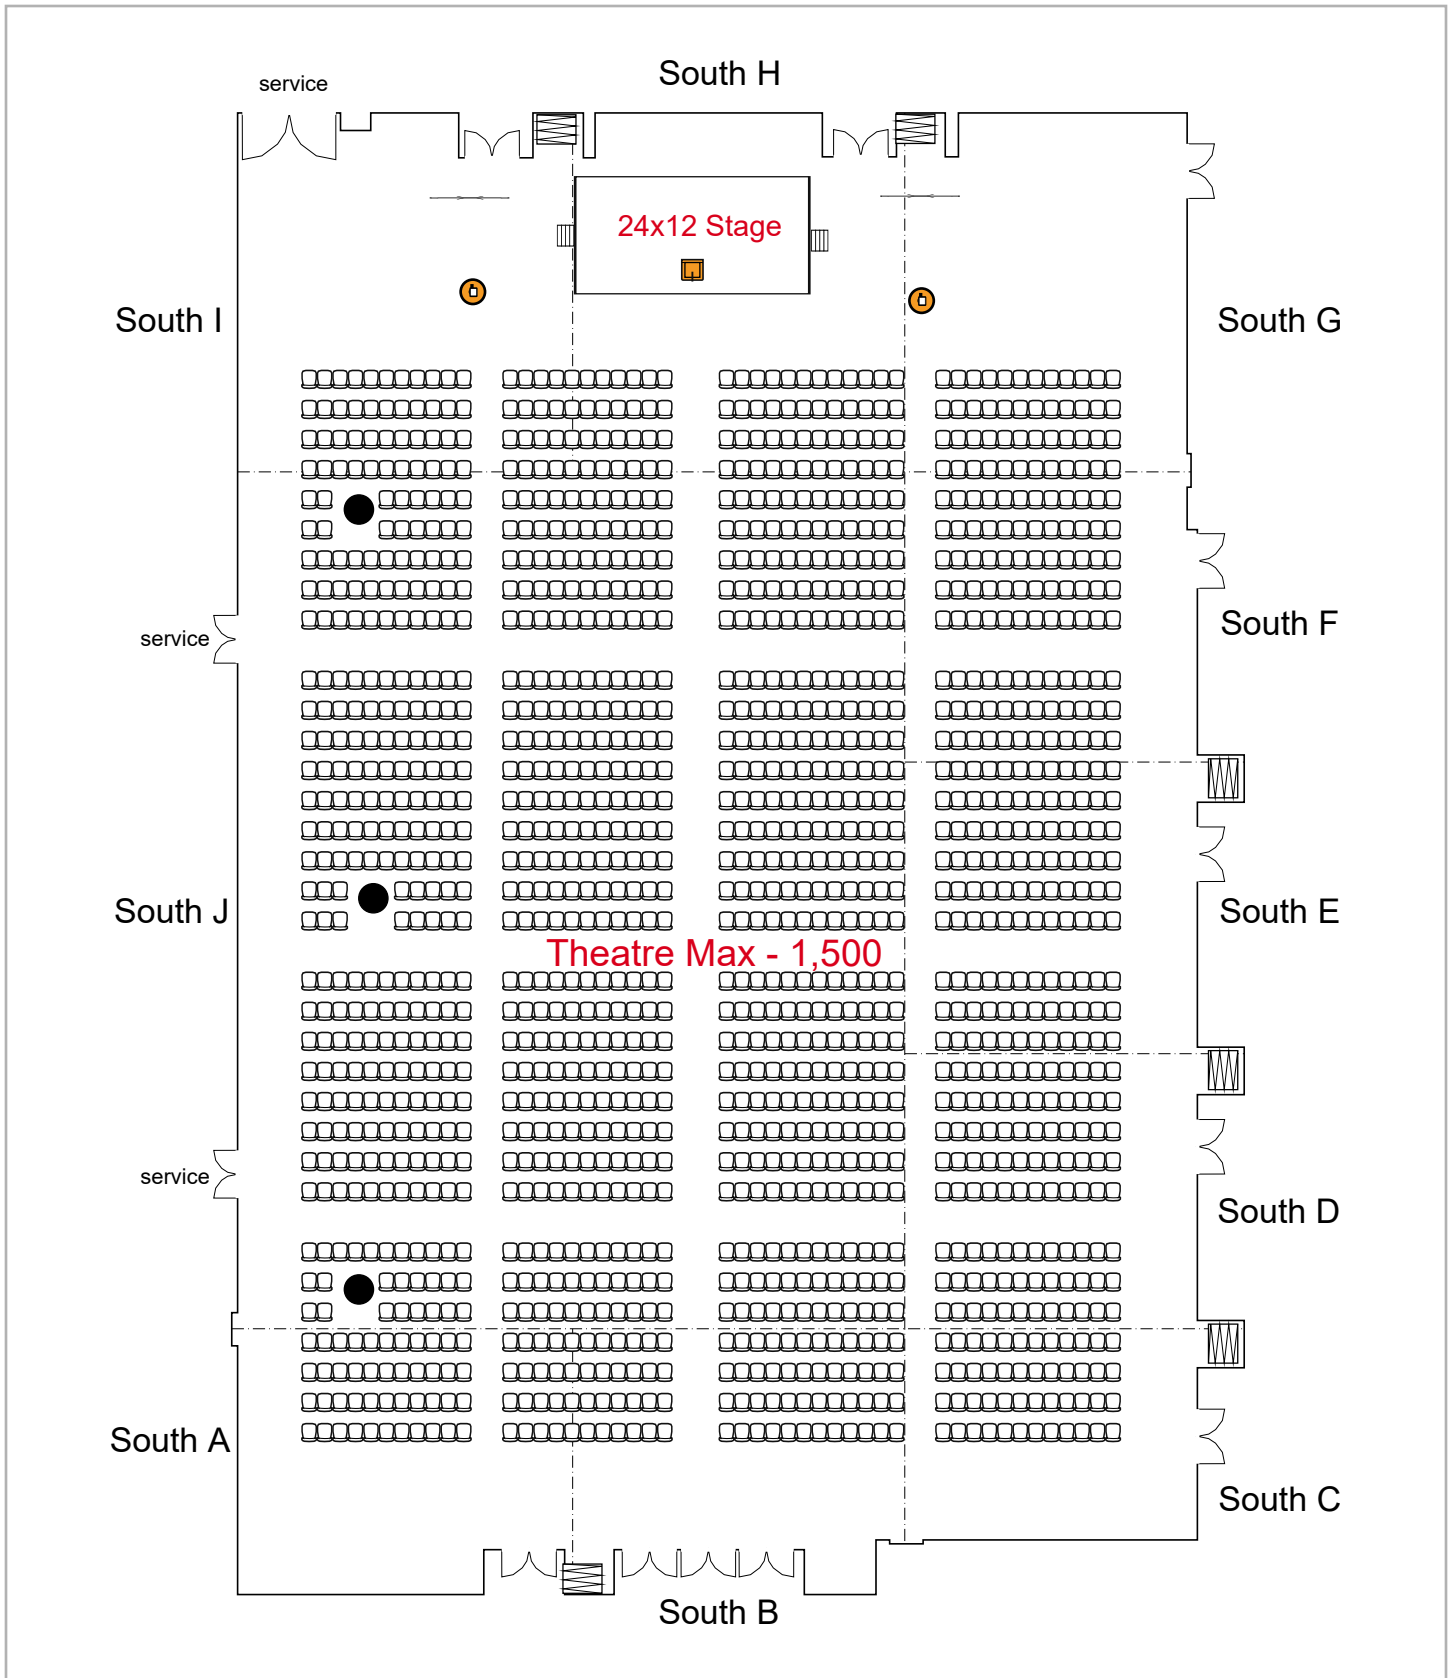

Birmingham Jefferson Convention Comp... 1500 seats 2 tables
0 booths

Room Plan Name: South A-J - Theatre