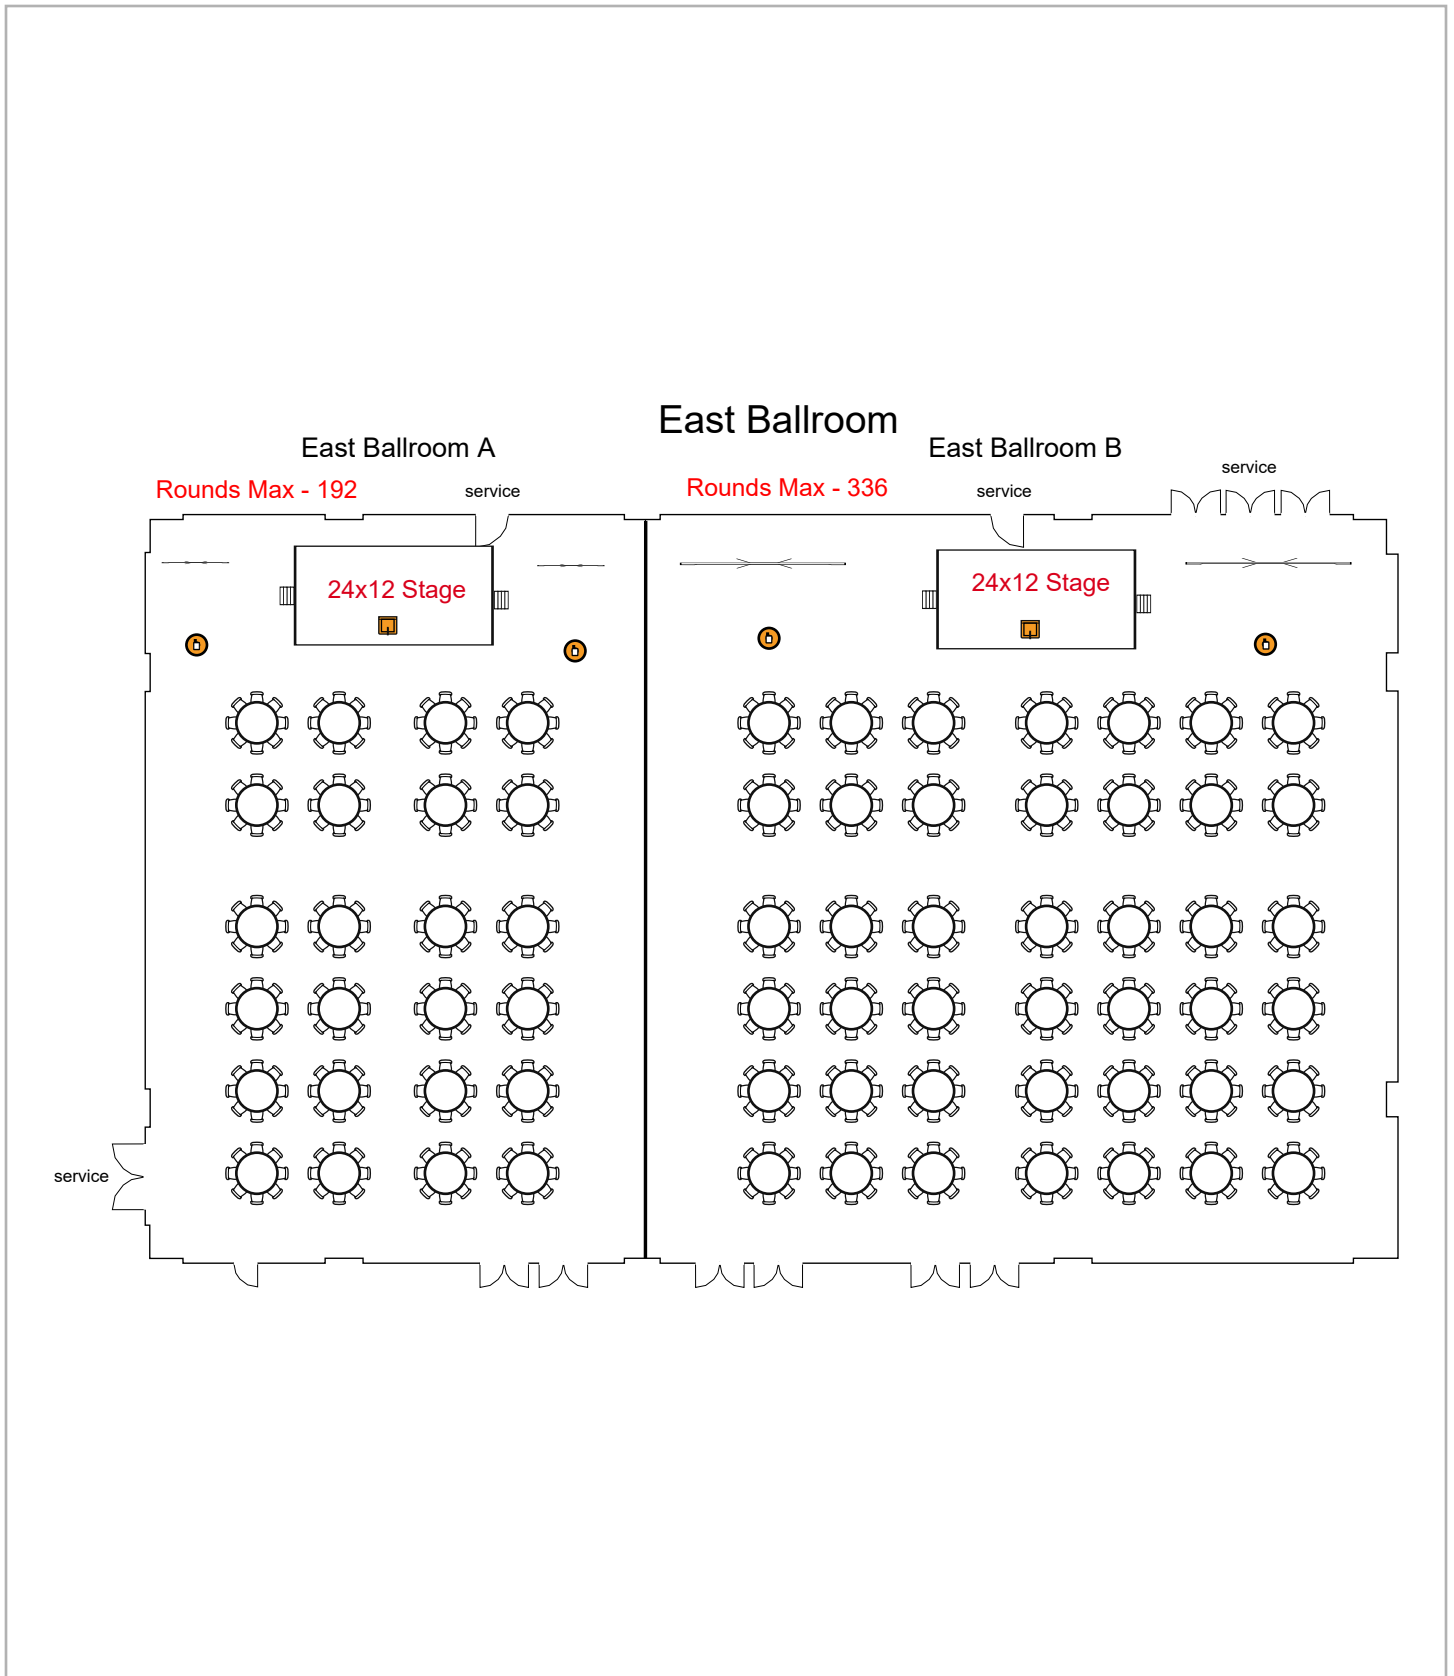

# **East Meeting Rooms**

Birmingham Jefferson Convention Comp... 1260 seats 2 tables  
0 booths

Room Plan Name: Ballroom - Theatre

Birmingham Jefferson Convention Com... 468 seats 236 tables  
0 booths

Room Plan Name: Ballroom - Classroom

Birmingham Jefferson Convention Comp... 624 seats 80 tables  
0 booths

Room Plan Name: Ballroom - Banquet

Birmingham Jefferson Convention Complex

0 seats 0 tables  
69 booths

Room Plan Name: Ballroom - Booths

Birmingham Jefferson Convention Comp... 1116 seats 4 tables  
0 booths

Room Plan Name: Ballroom AB - Theater

Birmingham Jefferson Convention Com... 300 seats 154 tables  
0 booths

Room Plan Name: Ballroom AB - Classroom

Birmingham Jefferson Convention Comp... 528 seats 70 tables  
0 booths

Room Plan Name: Ballroom AB - Rounds

Birmingham Jefferson Convention Complex

0 seats 0 tables  
66 booths

Room Plan Name: Ballroom AB - Booths