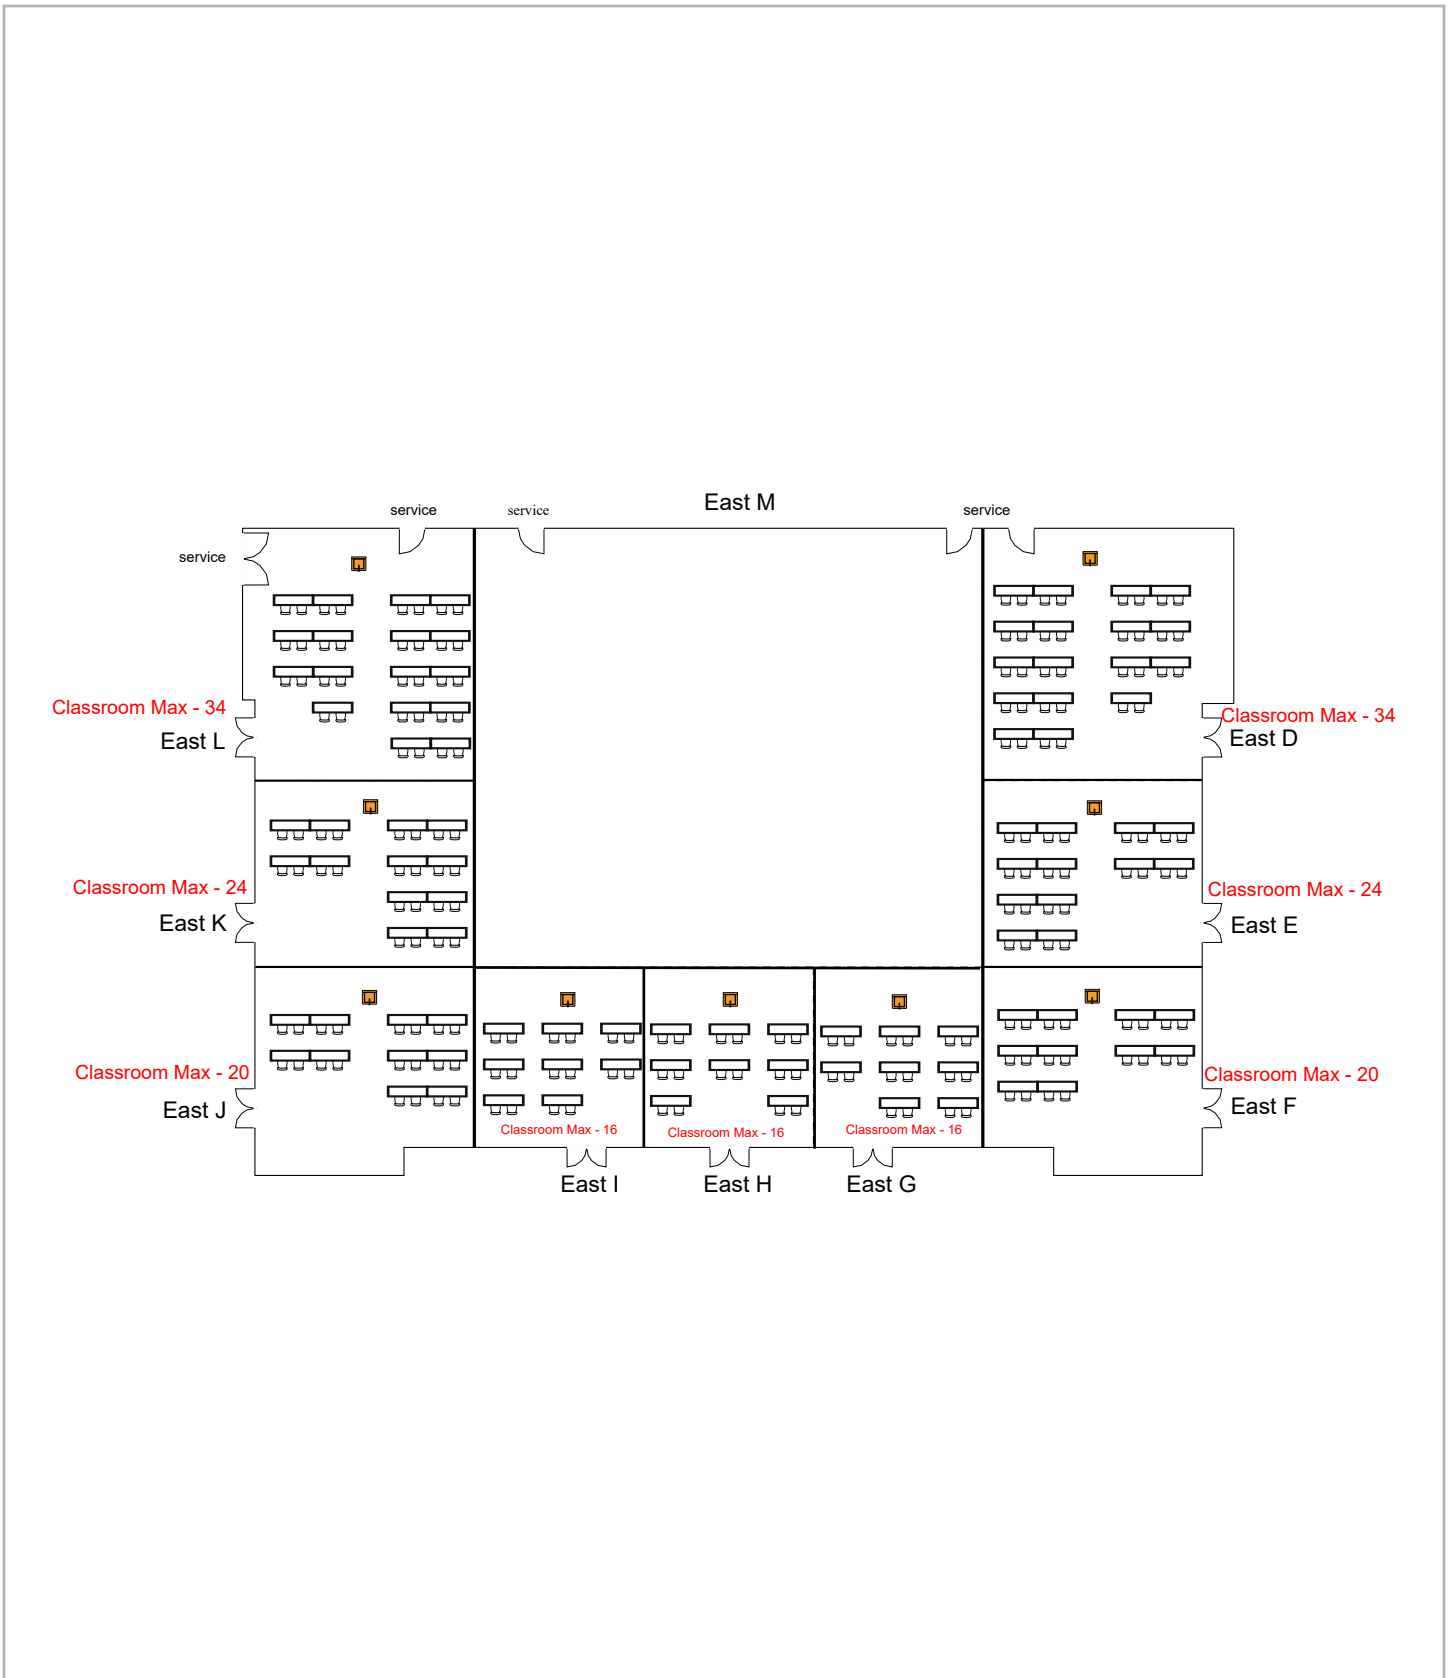

Room Plan Name: East D-M - Theatre

Birmingham Jefferson Convention Com... 374 seats 189 tables  
0 booths

Room Plan Name: East D-M - Classroom

Birmingham Jefferson Convention Comp... 624 seats 80 tables  
0 booths

Room Plan Name: East D-M - Banquet

Birmingham Jefferson Convention Complex

0 seats 0 tables  
72 booths

Room Plan Name: East D-M - Booths

Birmingham Jefferson Convention Comp... 156 seats 40 tables  
0 booths

Room Plan Name: East D-L - Conference

Birmingham Jefferson Convention Complex 604 seats 0 tables  
0 booths

Room Plan Name: East D-L - Theatre

Birmingham Jefferson Convention Com... 204 seats 102 tables  
0 booths