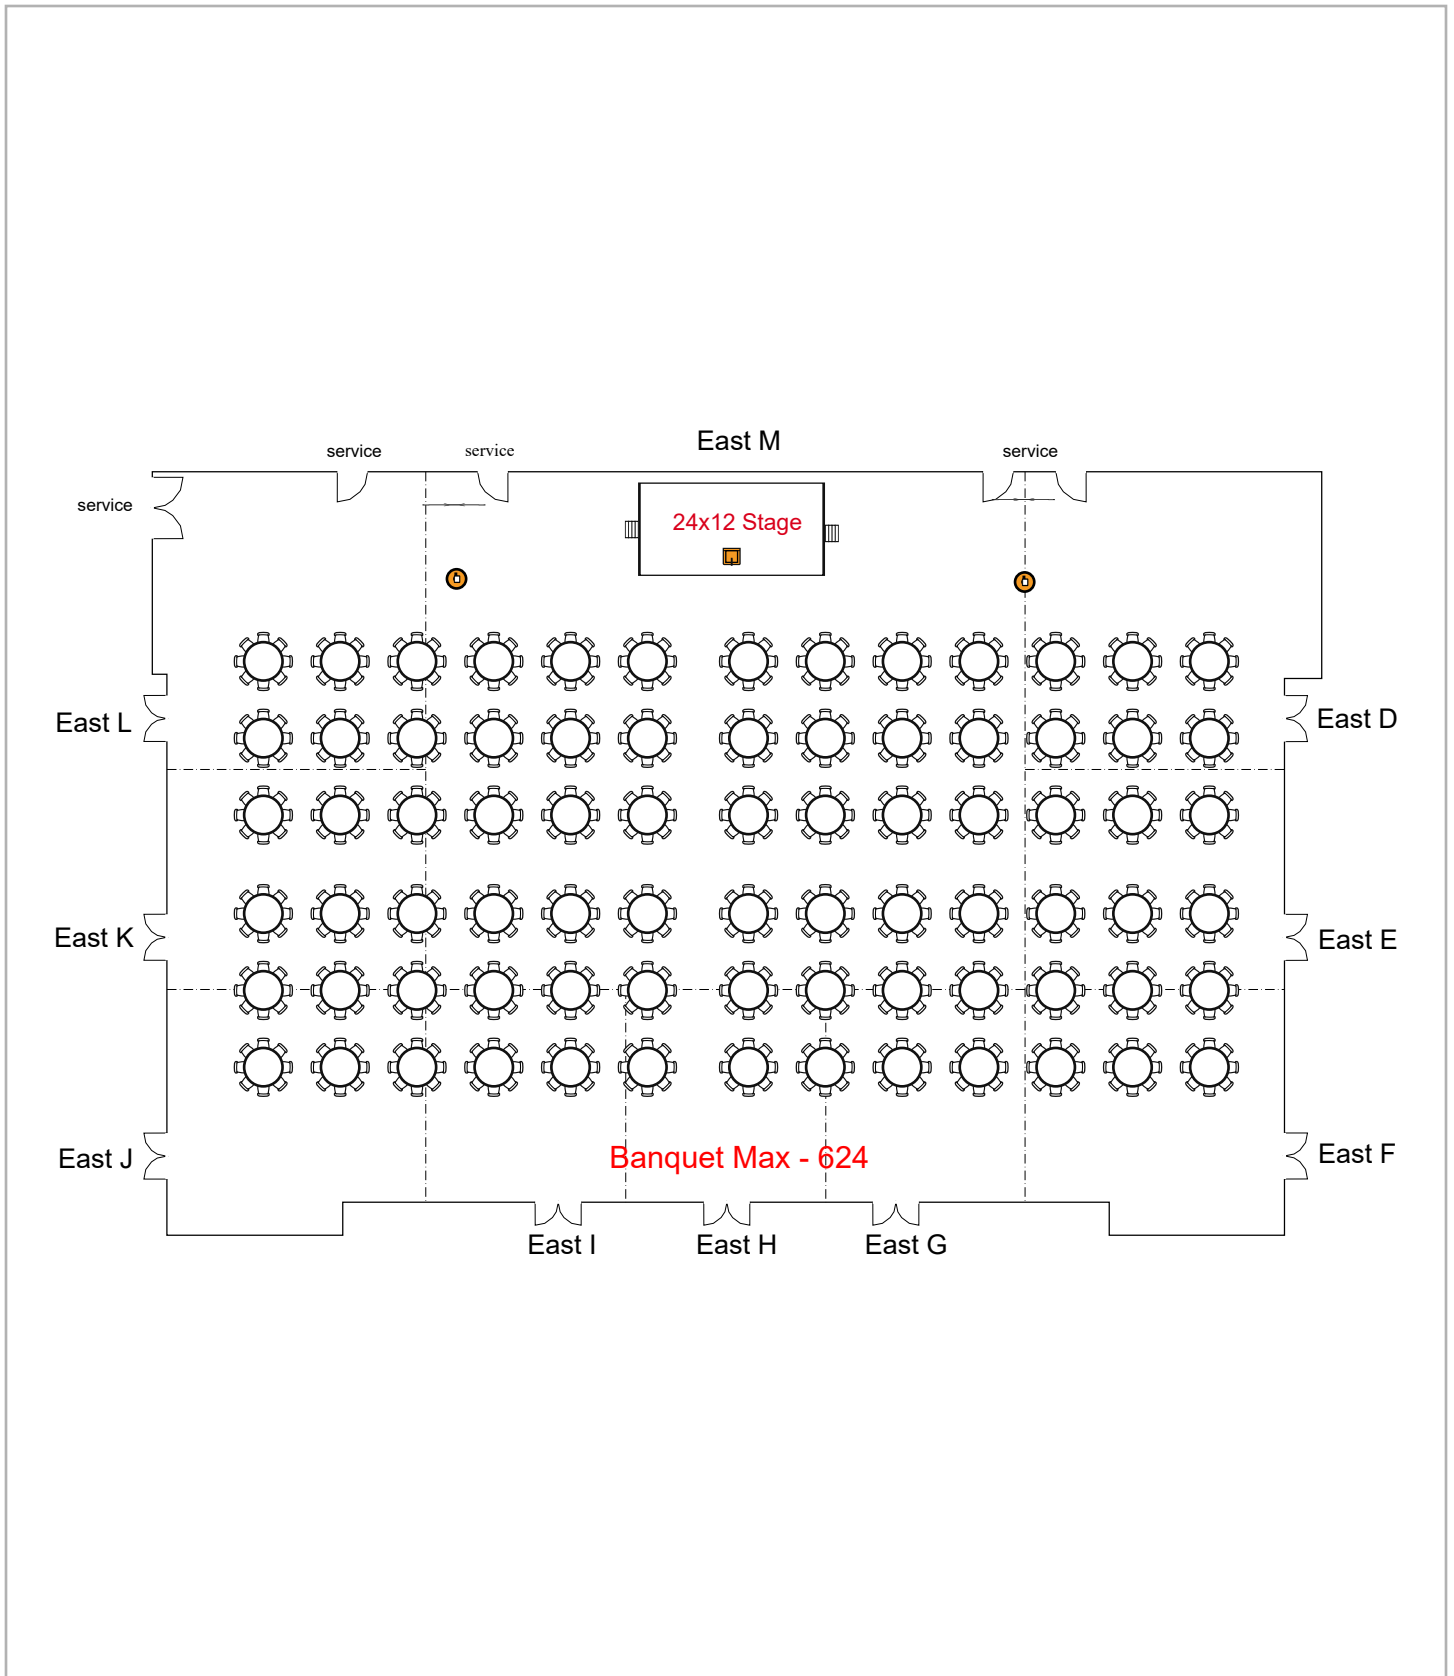

Birmingham Jefferson Convention Comp... 112 seats 14 tables  
0 booths

Room Plan Name: EMAC - Banquet

Birmingham Jefferson Convention Complex

0 seats 0 tables  
29 booths

Room Plan Name: East A-C - Booths

Birmingham Jefferson Convention Comp... 206 seats 26 tables  
0 booths

Room Plan Name: EMAC

Birmingham Jefferson Convention Complex

32 seats 8 tables  
0 booths

Room Plan Name: East AC - U-Shape

Birmingham Jefferson Convention Comp... 1407 seats 2 tables  
0 booths

Room Plan Name: East D-M - Theatre

Birmingham Jefferson Convention Com... 374 seats 189 tables  
0 booths

Room Plan Name: East D-M - Classroom

Birmingham Jefferson Convention Comp... 624 seats 80 tables  
0 booths