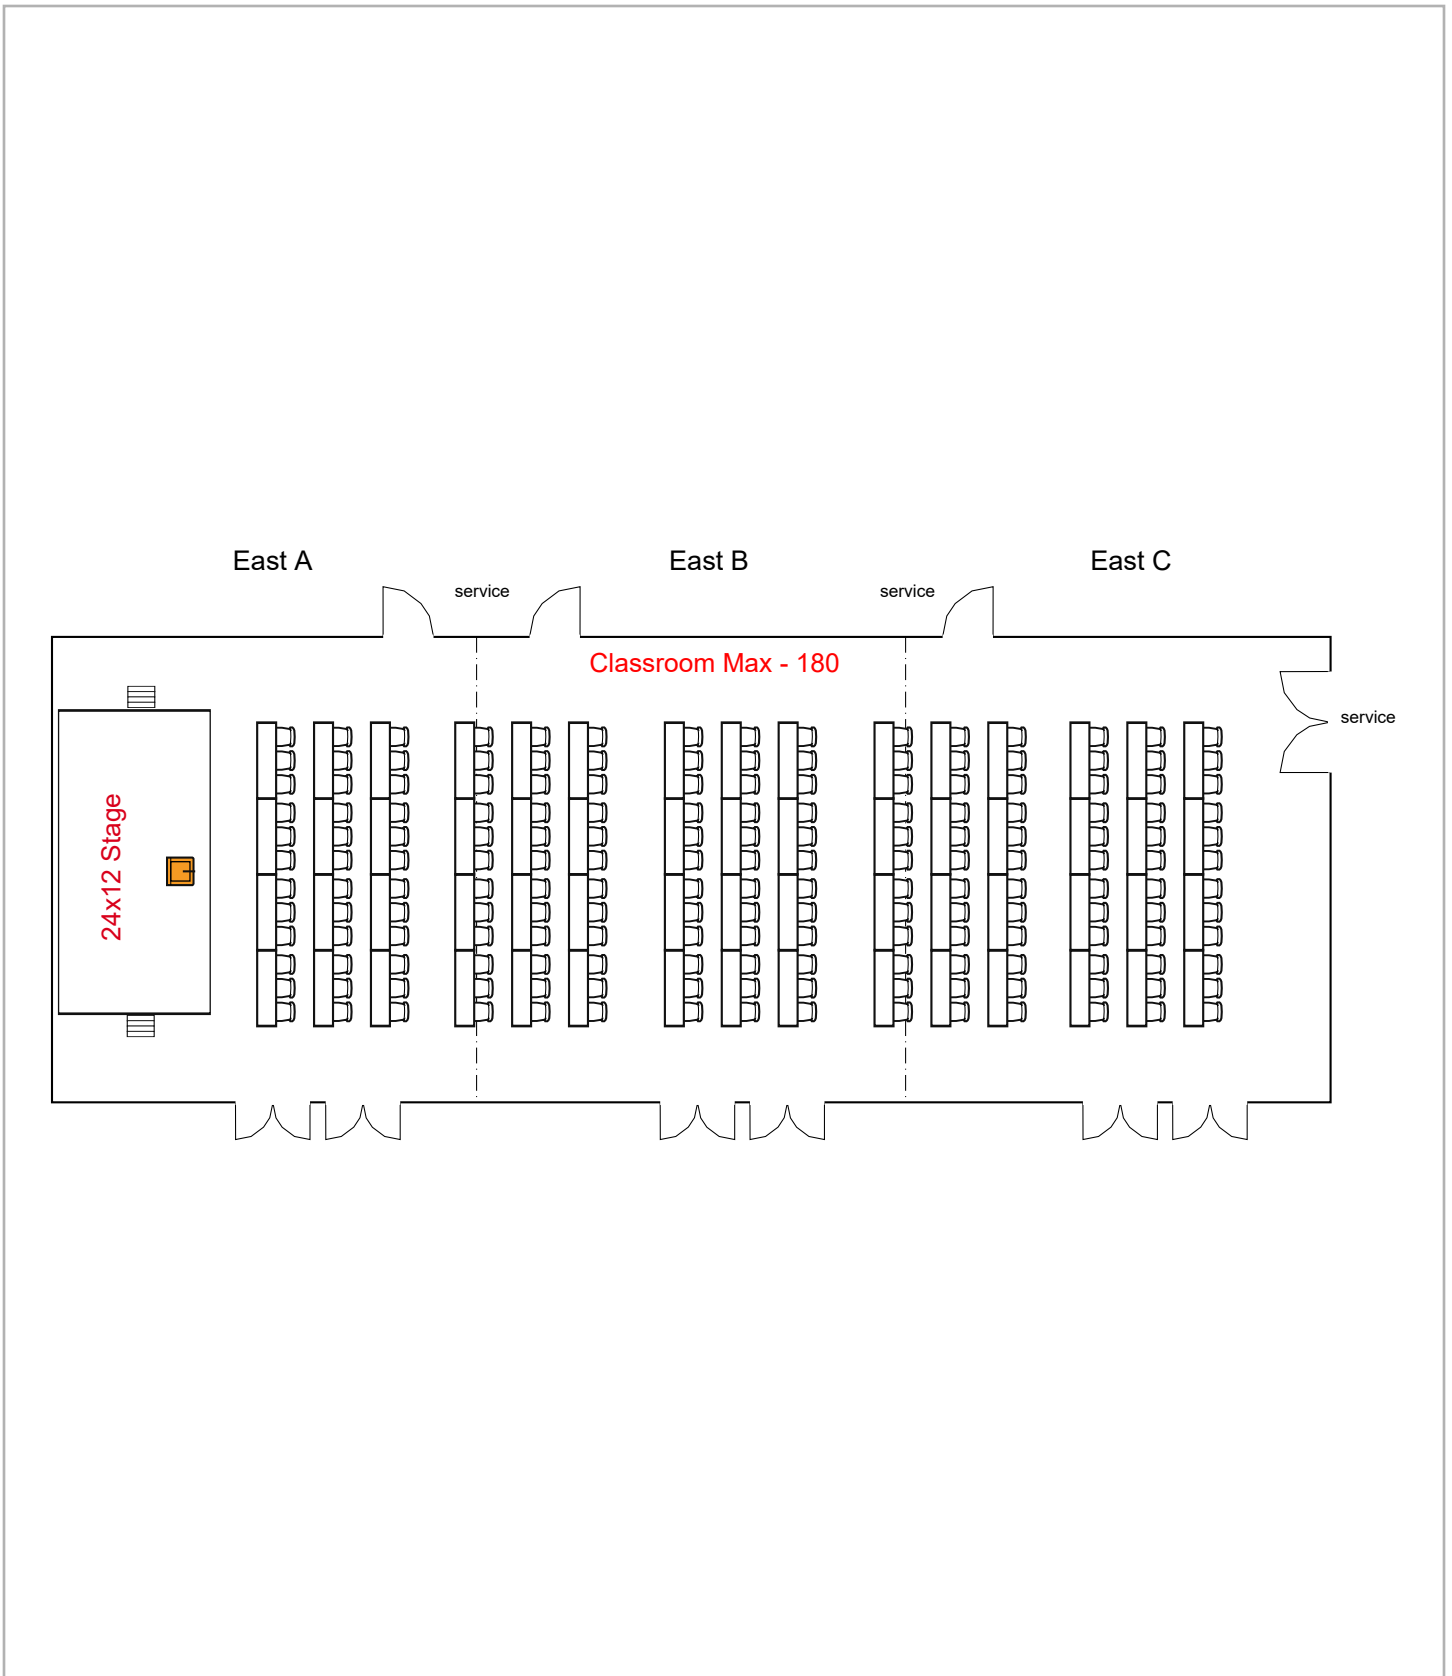

Birmingham Jefferson Convention Comp... 528 seats 70 tables  
0 booths

Room Plan Name: Ballroom AB - Rounds

Birmingham Jefferson Convention Complex

0 seats 0 tables  
66 booths

Room Plan Name: Ballroom AB - Booths

Birmingham Jefferson Convention Complex 360 seats 0 tables  
0 booths

Room Plan Name: EMAC - Theater

Birmingham Jefferson Convention Comp... 180 seats 60 tables  
0 booths

Room Plan Name: EMAC - Classroom