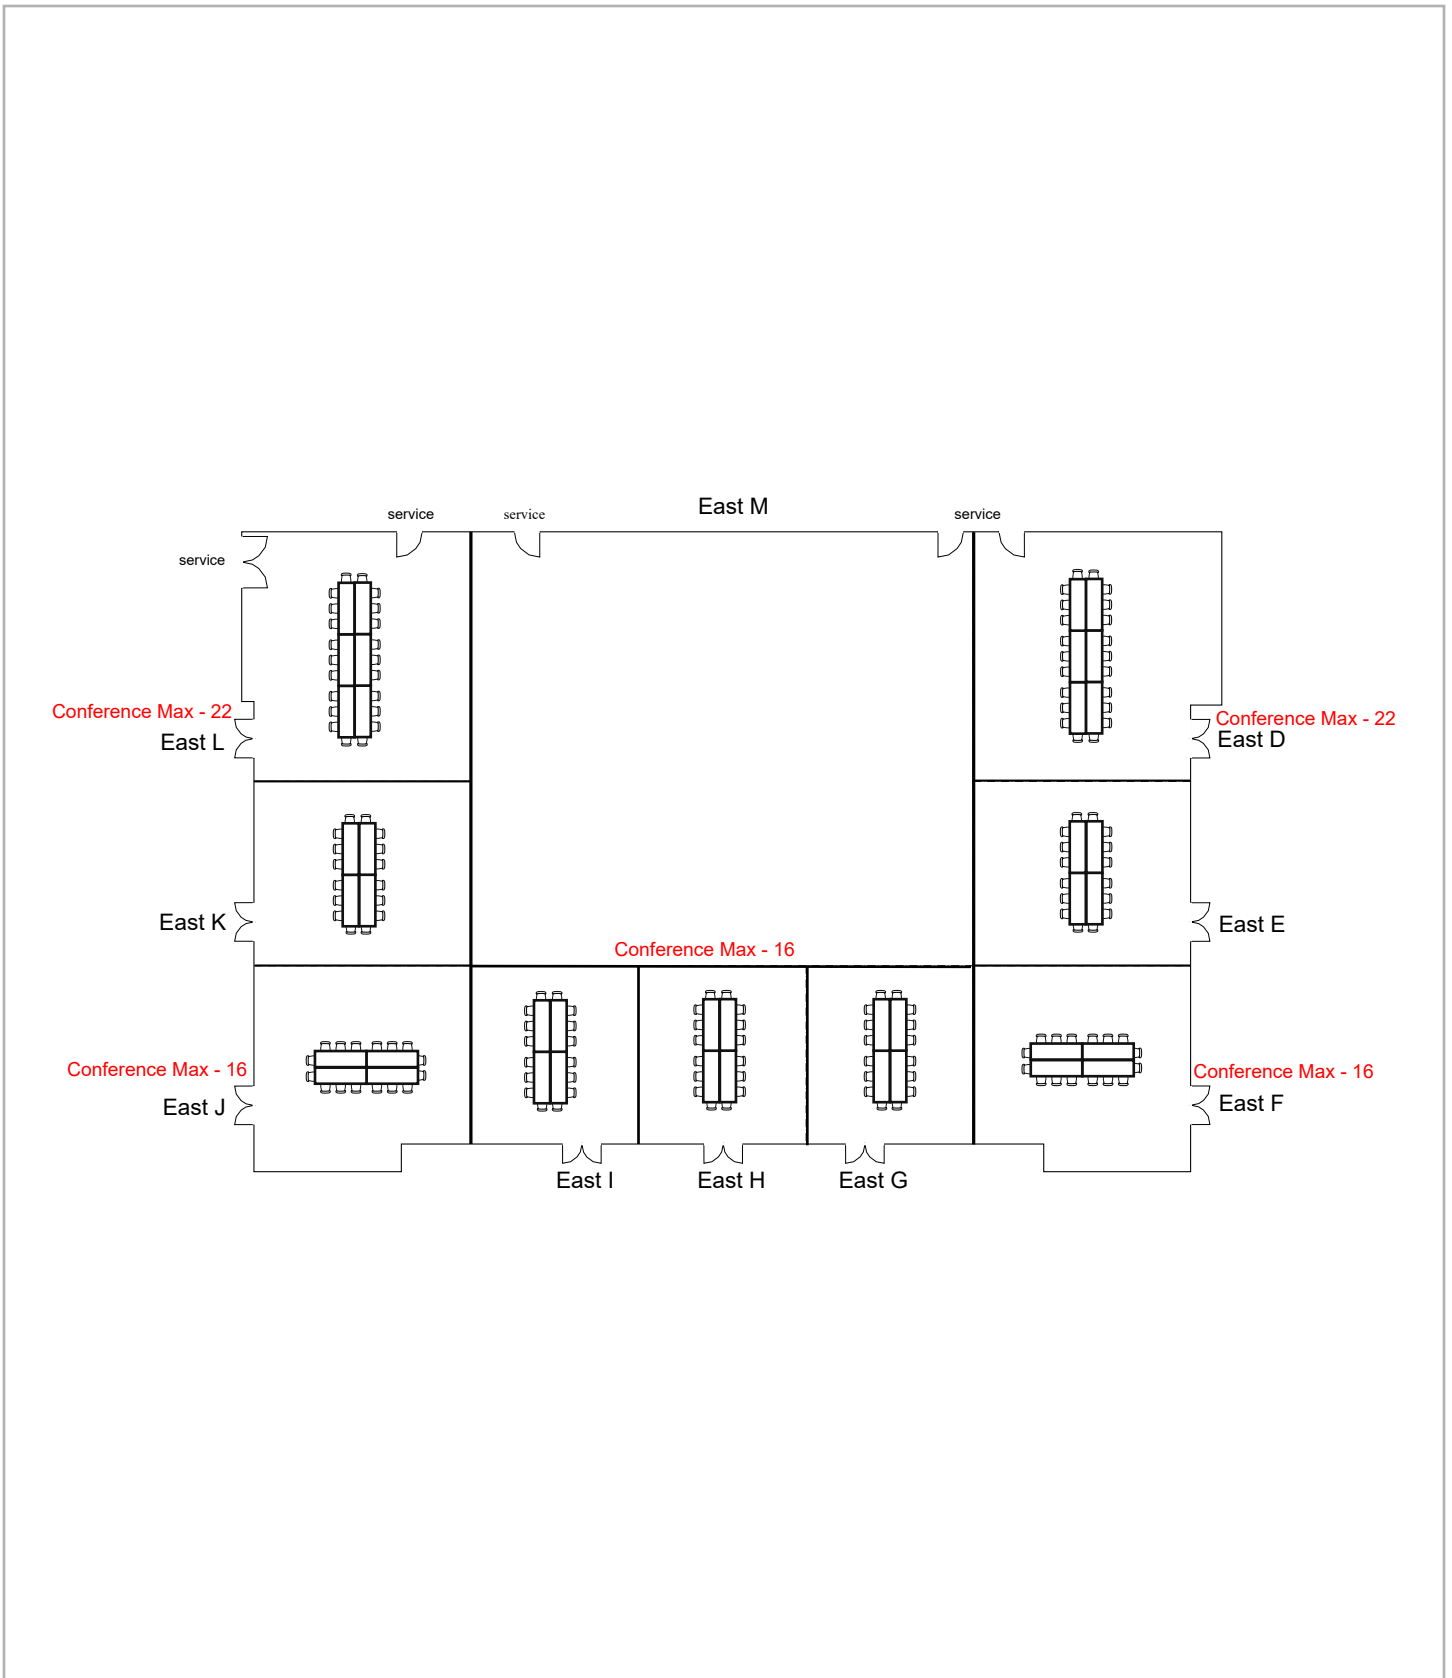

Room Plan Name: East D-M - Theatre

Birmingham Jefferson Convention Com... 374 seats 189 tables  
0 booths

Room Plan Name: East D-M - Classroom

Birmingham Jefferson Convention Comp... 624 seats 80 tables  
0 booths

Room Plan Name: East D-M - Banquet

Birmingham Jefferson Convention Complex

0 seats 0 tables  
72 booths

Room Plan Name: East D-M - Booths

Birmingham Jefferson Convention Comp... 156 seats 40 tables  
0 booths