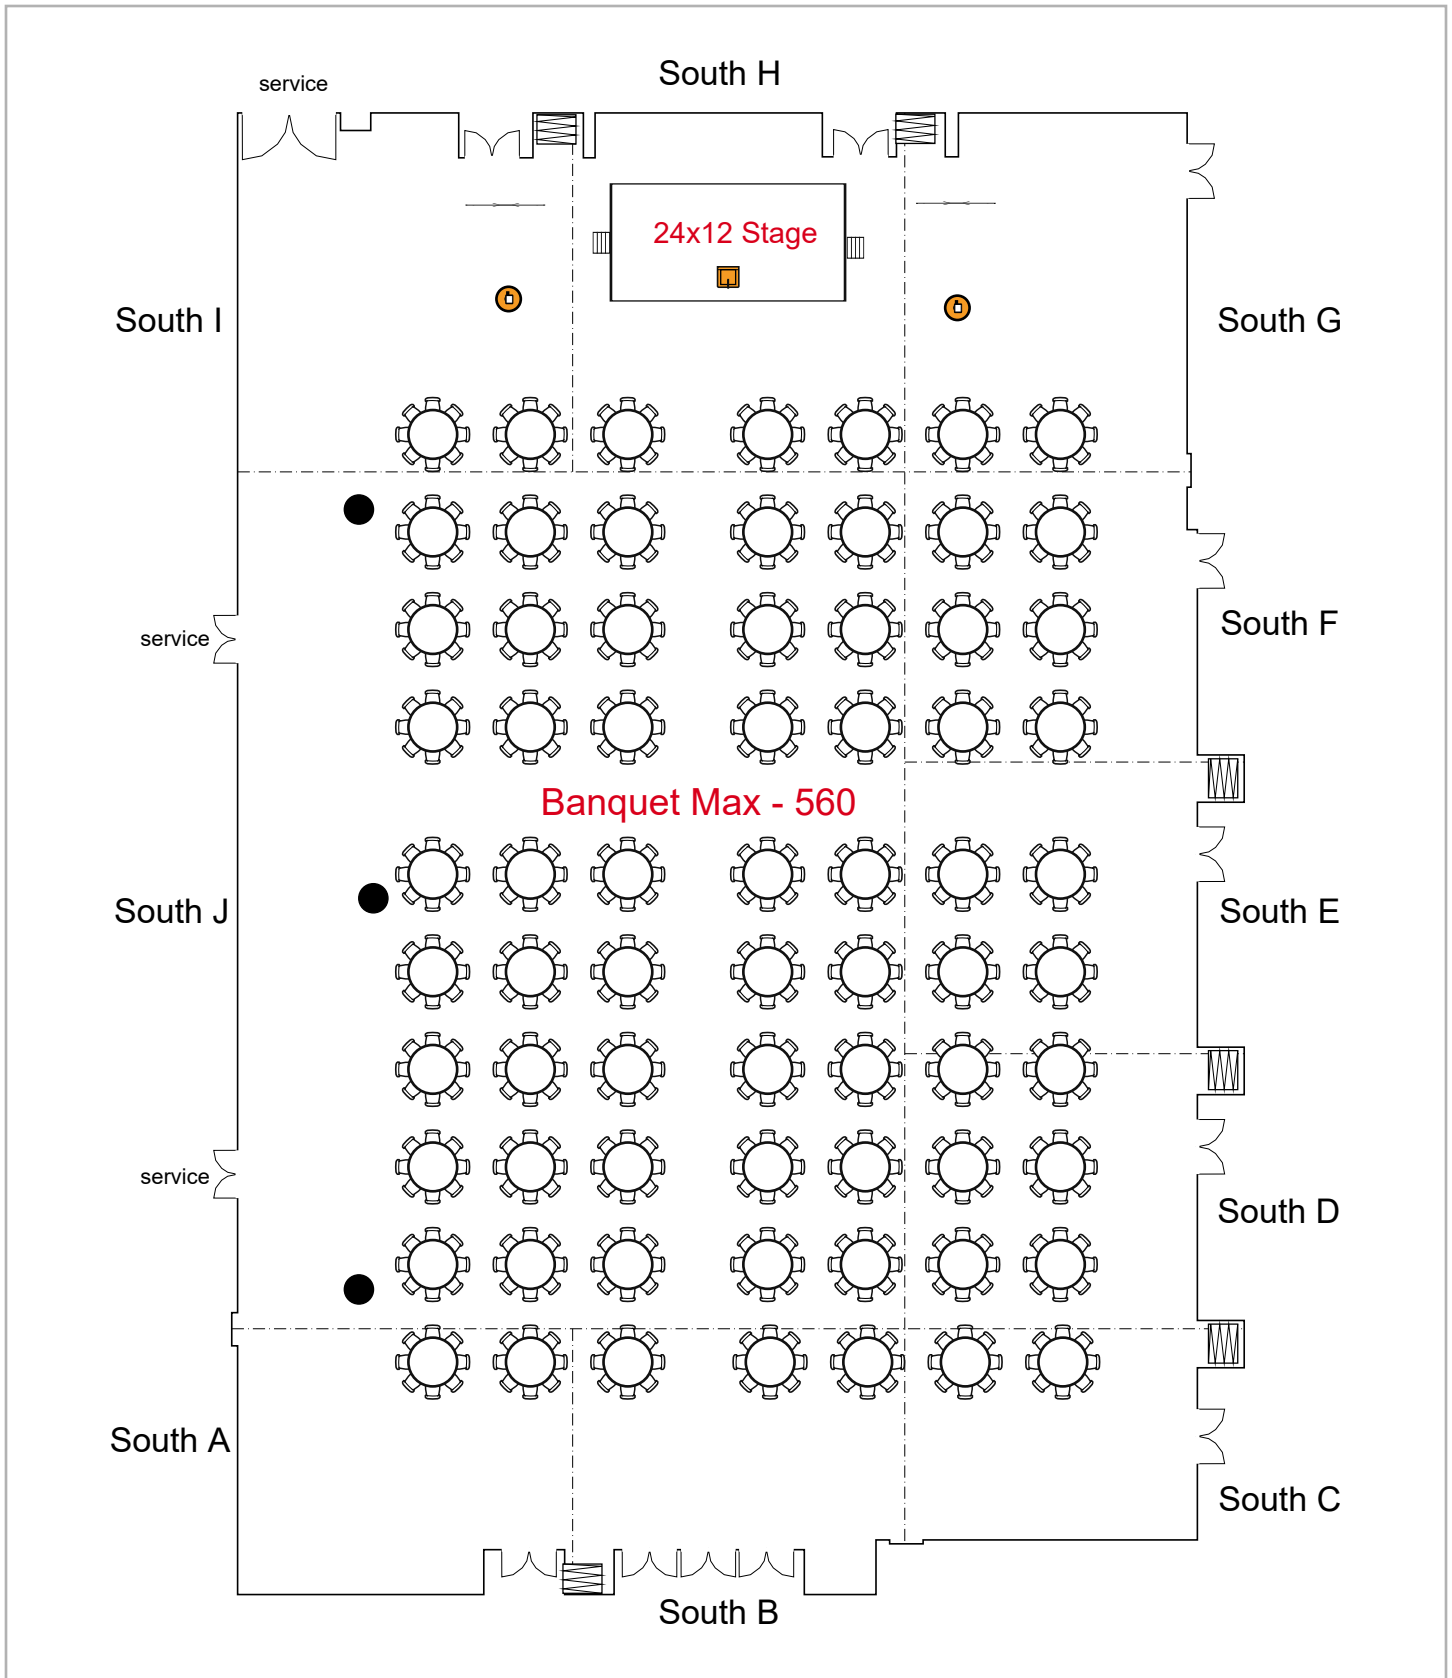

# **South Meeting Rooms**

Birmingham Jefferson Convention Comp... 1500 seats 2 tables  
0 booths

Room Plan Name: South A-J - Theatre

Birmingham Jefferson Convention Com... 368 seats 186 tables  
0 booths

Room Plan Name: South A-J - Classroom

Birmingham Jefferson Convention Comp... 560 seats 72 tables  
0 booths

Room Plan Name: South A-J - Banquet

Birmingham Jefferson Convention Comp... 174 seats 46 tables  
0 booths