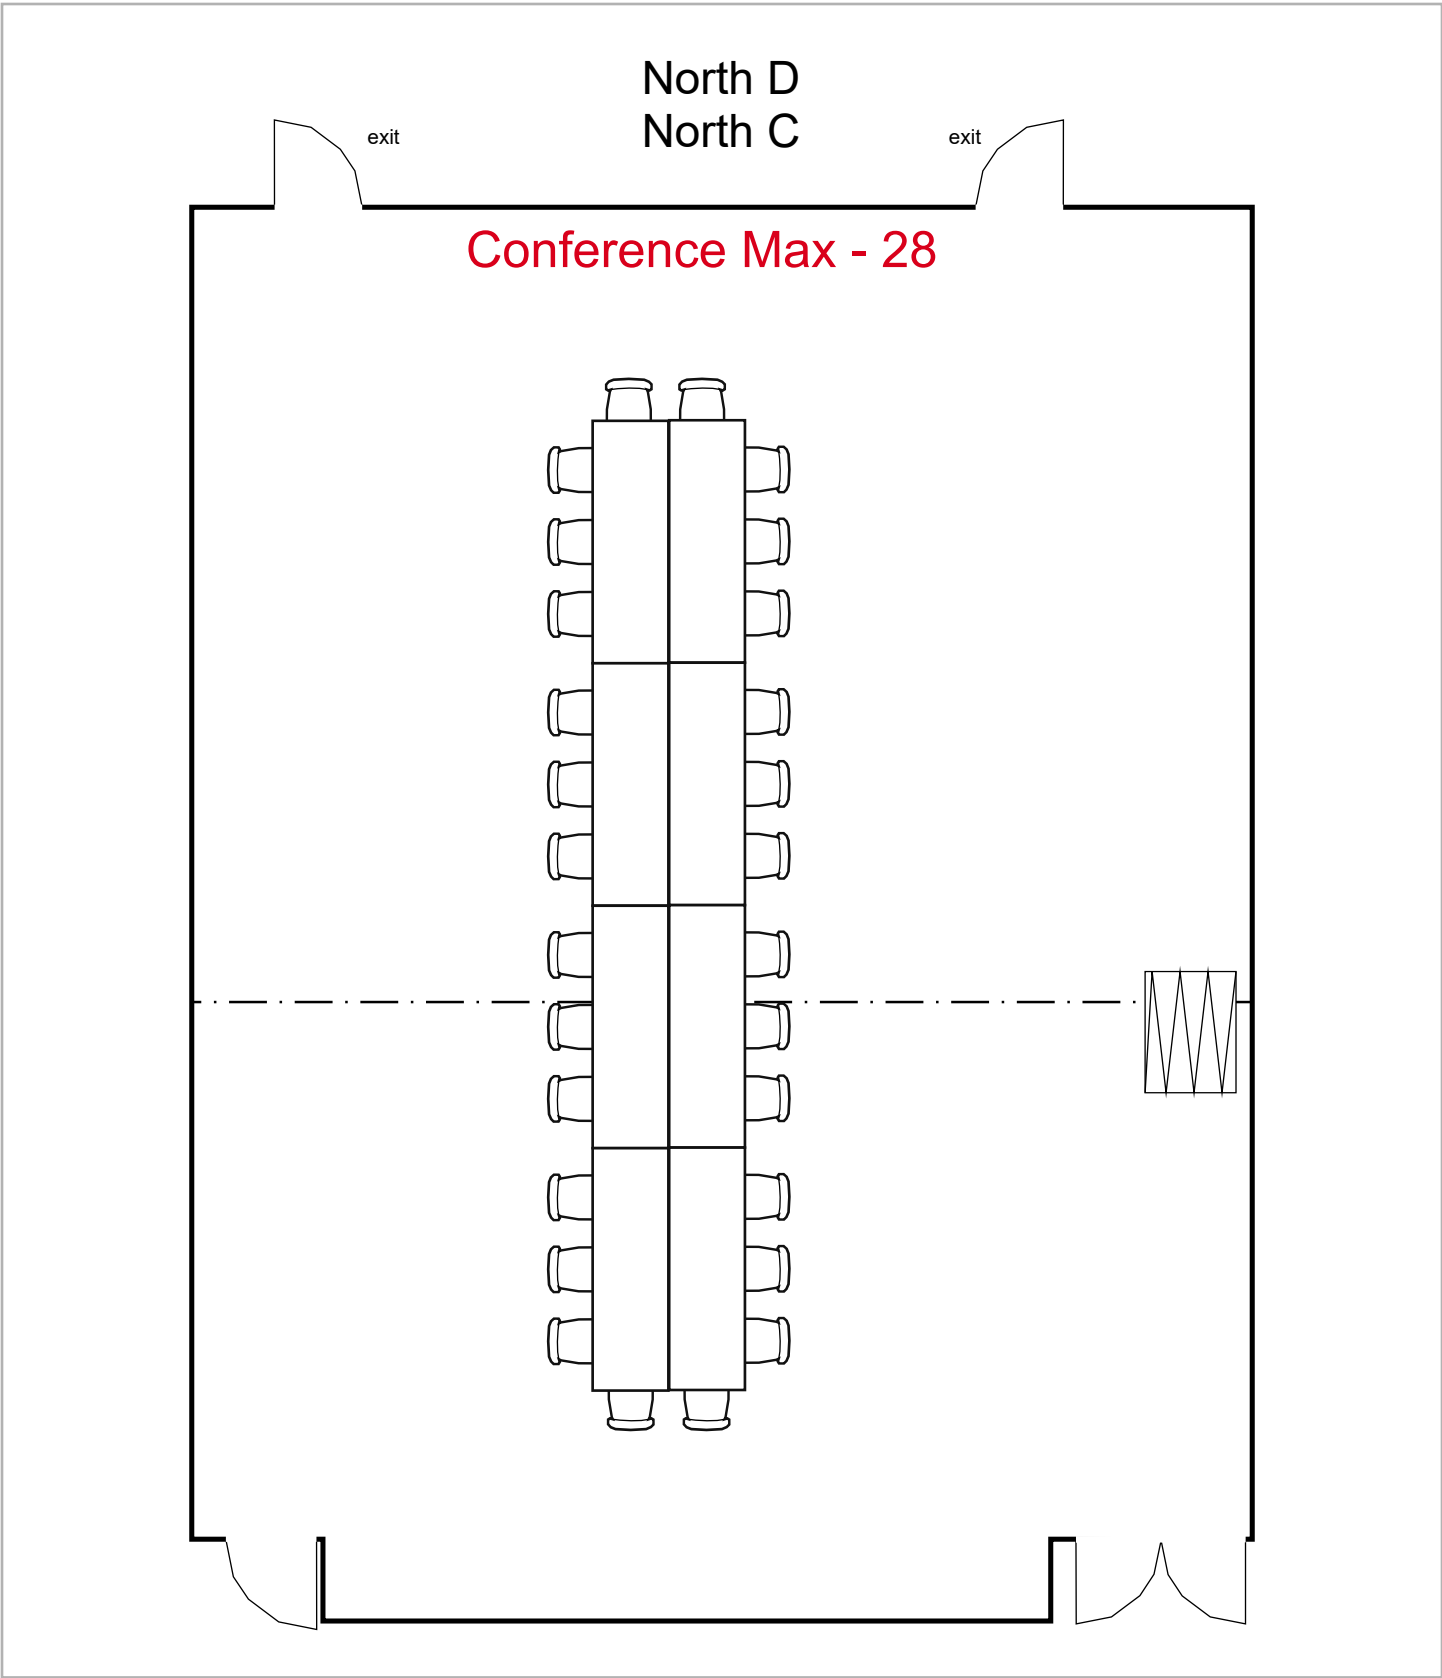

service

Birmingham Jefferson Convention Complex

72 seats 0 tables  
0 booths

Room Plan Name: North B - Theatre

North B

service

Classroom Max - 30

Birmingham Jefferson Convention Complex 30 seats 15 tables  
0 booths

Room Plan Name: North B - Classroom

North B

Birmingham Jefferson Convention Complex

21 seats 7 tables  
0 booths

Room Plan Name: North B - U-Shape

Birmingham Jefferson Convention Complex

28 seats 8 tables  
0 booths

Room Plan Name: North C-D - Conference

Birmingham Jefferson Convention Complex 140 seats 0 tables  
0 booths

Room Plan Name: North C-D - Theatre

Birmingham Jefferson Convention Complex 56 seats 28 tables  
0 booths

Room Plan Name: North C-D - Classroom

Birmingham Jefferson Convention Complex 30 seats 10 tables  
0 booths

Room Plan Name: North C-D - U-Shape

Birmingham Jefferson Convention Complex 80 seats 10 tables  
0 booths