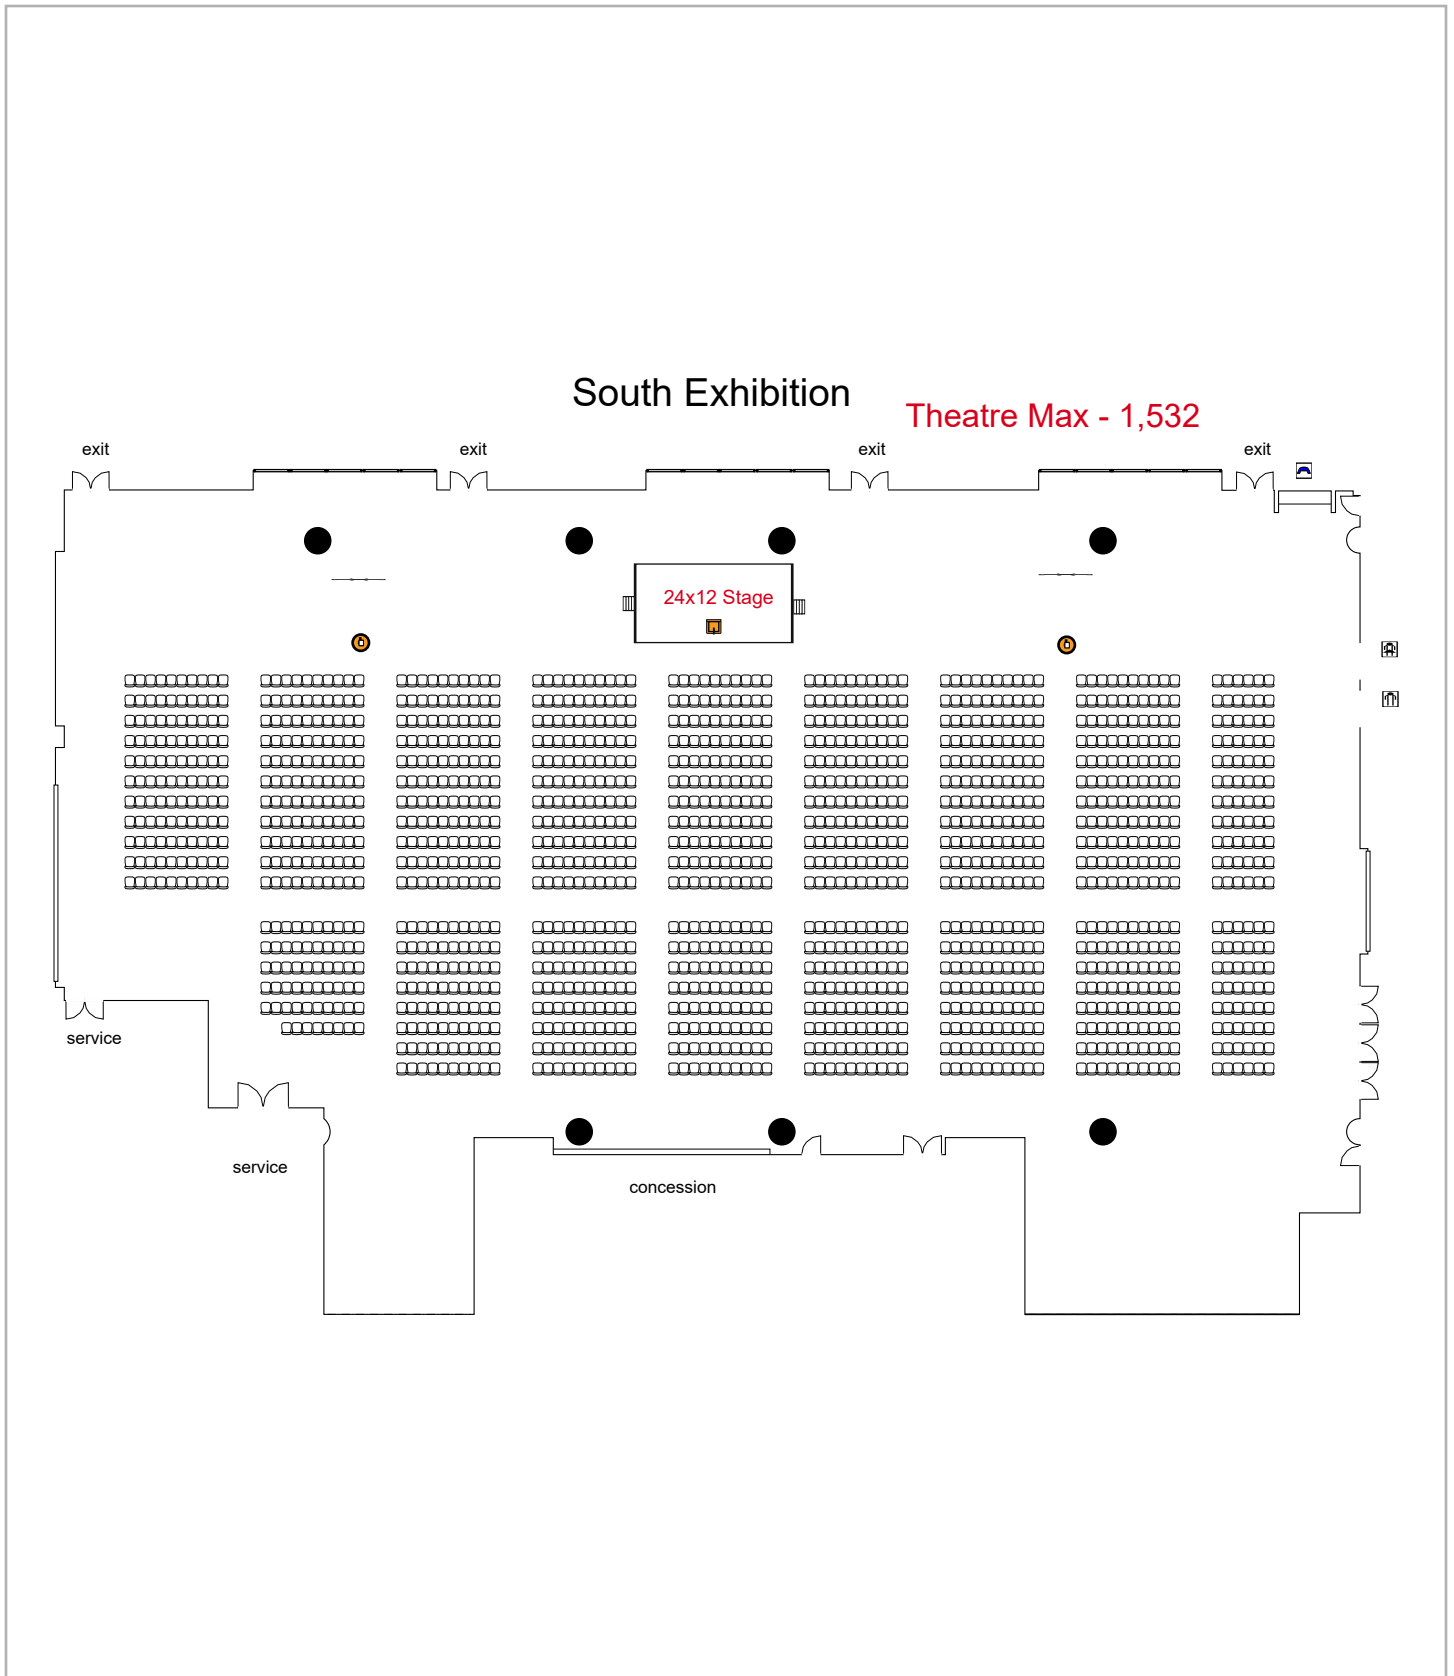

Room Plan Name: North CI - Conference

Birmingham Jefferson Convention Complex 729 seats 0 tables  
0 booths

Room Plan Name: North CI - Theatre

Birmingham Jefferson Convention Com... 242 seats 121 tables  
0 booths

Room Plan Name: North CI - Classroom

Birmingham Jefferson Convention Comp... 153 seats 51 tables  
0 booths

Room Plan Name: North CI - U-Shape

Birmingham Jefferson Convention Comp... 384 seats 48 tables  
0 booths

Room Plan Name: North CI - Banquet

**South**

**Hall**

Birmingham Jefferson Convention Comp... 1532 seats 2 tables  
0 booths

Room Plan Name: South Hall - Theatre

Birmingham Jefferson Convention Com... 526 seats 265 tables  
0 booths

Room Plan Name: South Hall - Classroom

Birmingham Jefferson Convention Comp... 768 seats 98 tables  
0 booths

Room Plan Name: South Hall - Banquet

Birmingham Jefferson Convention Complex

0 seats 0 tables  
69 booths