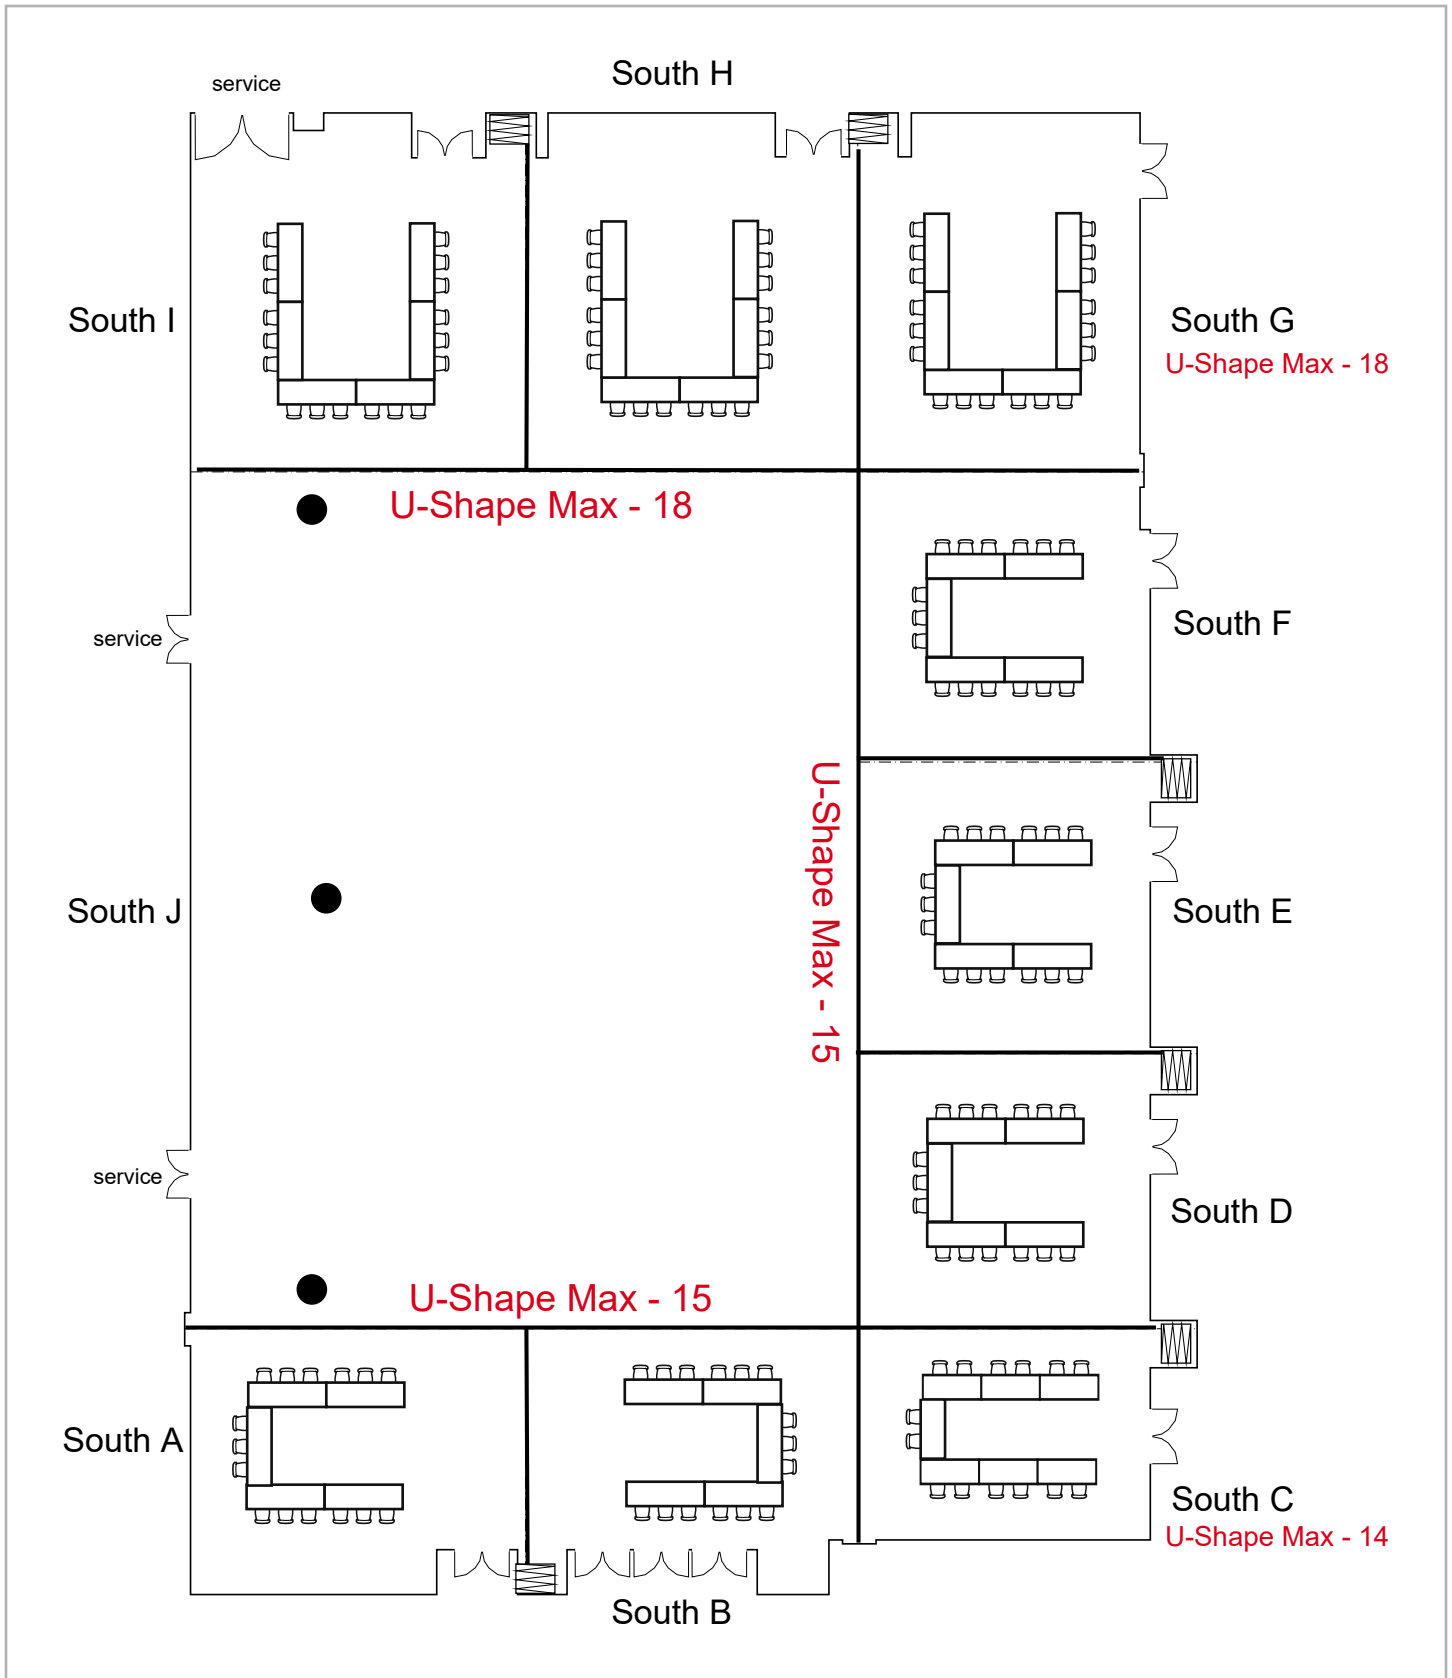

# **South Meeting Rooms**

Birmingham Jefferson Convention Comp... 1500 seats 2 tables  
0 booths

Room Plan Name: South A-J - Theatre

Birmingham Jefferson Convention Com... 368 seats 186 tables  
0 booths

Room Plan Name: South A-J - Classroom

Birmingham Jefferson Convention Comp... 560 seats 72 tables  
0 booths

Room Plan Name: South A-J - Banquet

Birmingham Jefferson Convention Comp... 174 seats 46 tables  
0 booths

Room Plan Name: South A-I - Conference

Birmingham Jefferson Convention Complex 462 seats 0 tables  
0 booths

Room Plan Name: South A-I - Theatre

Birmingham Jefferson Convention Comp... 196 seats 98 tables  
0 booths

Room Plan Name: South A-I - Classroom

Birmingham Jefferson Convention Comp... 143 seats 50 tables  
0 booths

Room Plan Name: South A-I - U-Shape

Birmingham Jefferson Convention Comp... 376 seats 47 tables  
0 booths