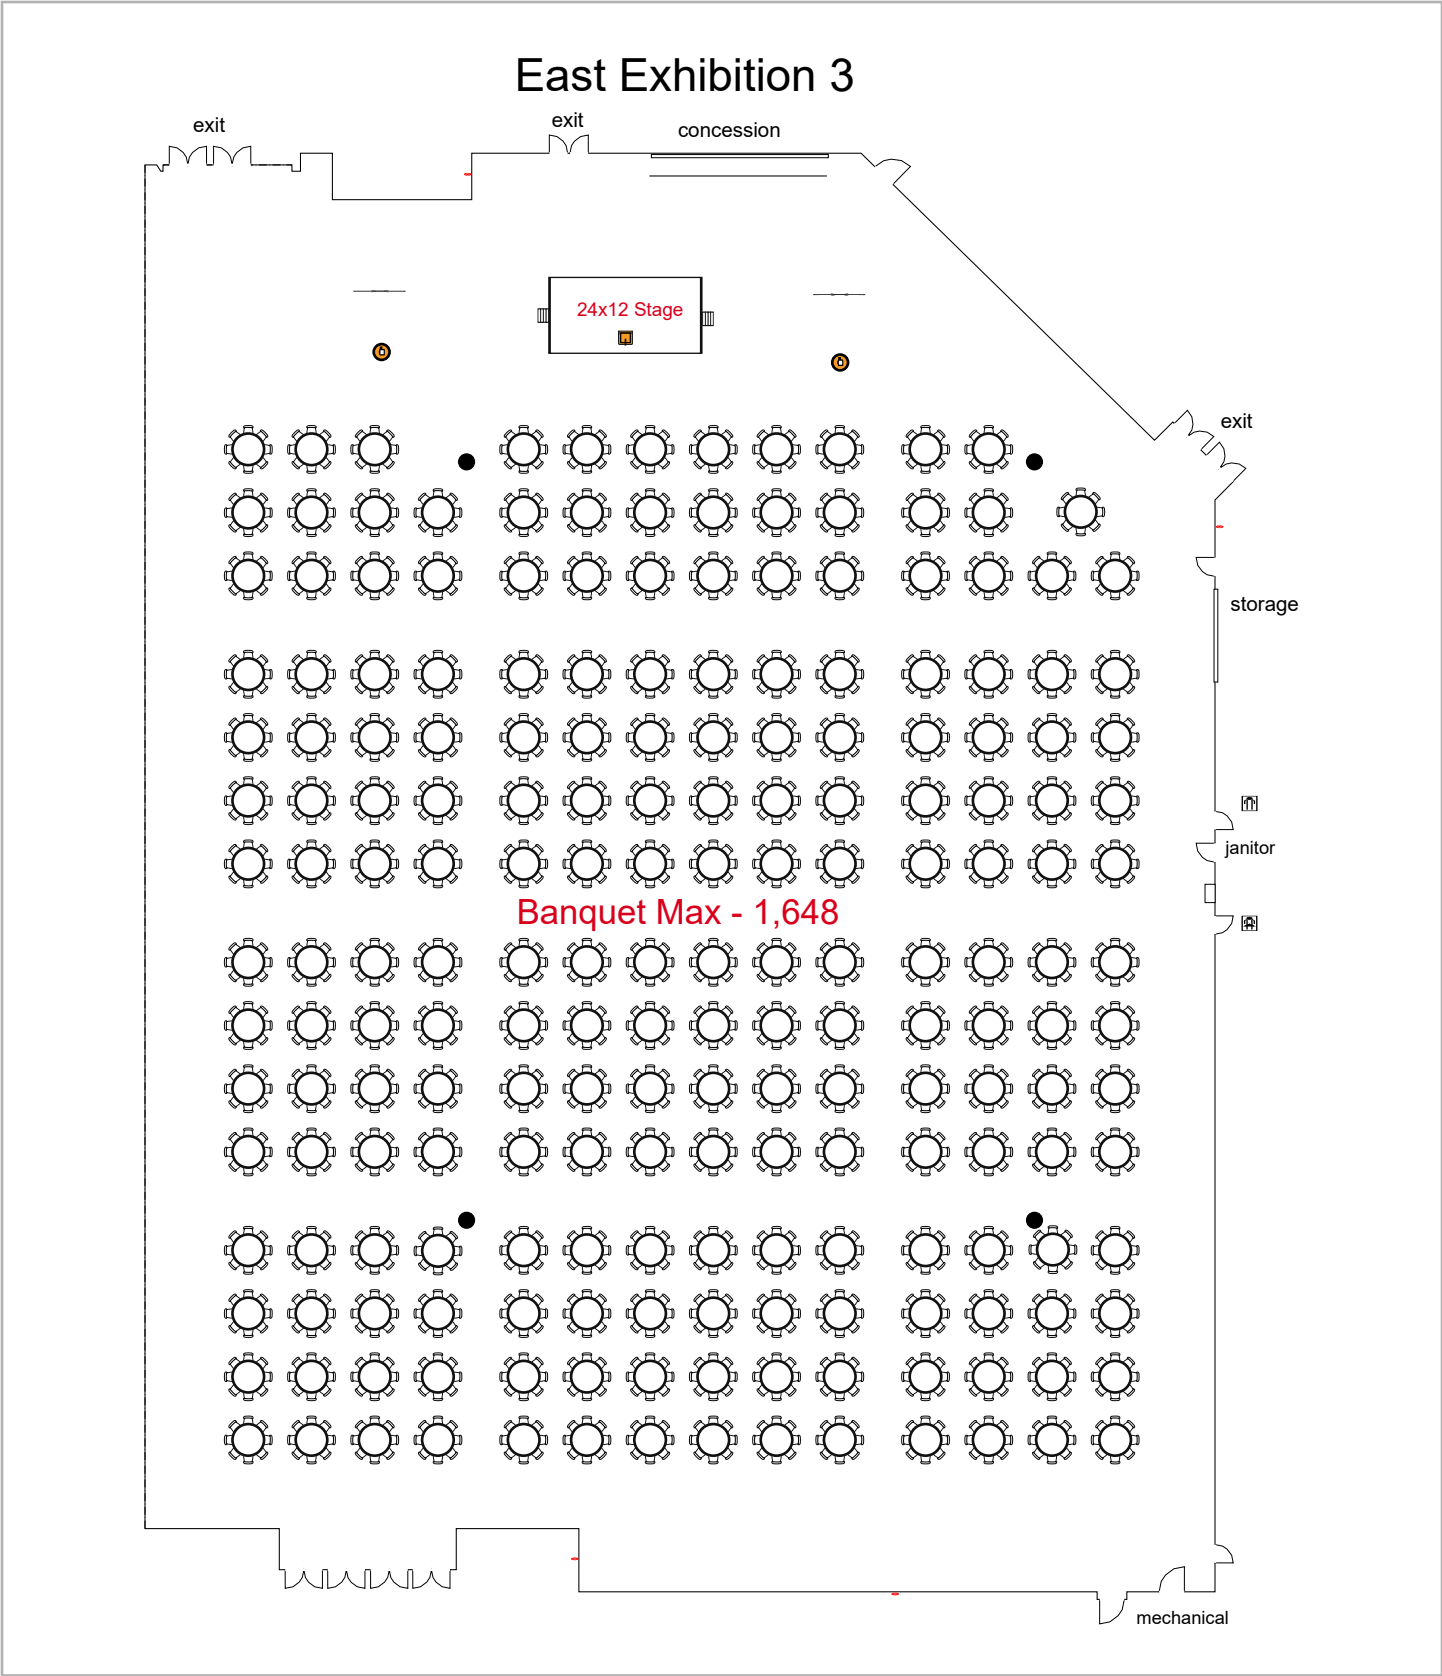

# East Exhibition 3

Birmingham Jefferson Convention Comp... 2850 seats 2 tables  
0 booths

Room Plan Name: East Hall 3 - Theatre

# East Exhibition 3

Classroom Max - 928

Birmingham Jefferson Convention Com... 928 seats 466 tables  
0 booths

Room Plan Name: East Hall 3 - Classroom

# East Exhibition 3

Birmingham Jefferson Convention Co... 1648 seats 208 tables  
0 booths

Room Plan Name: East Hall 3 - Banquet

# **East Meeting Rooms**

Birmingham Jefferson Convention Comp... 1260 seats 2 tables  
0 booths

Room Plan Name: Ballroom - Theatre

Birmingham Jefferson Convention Com... 468 seats 236 tables  
0 booths

Room Plan Name: Ballroom - Classroom