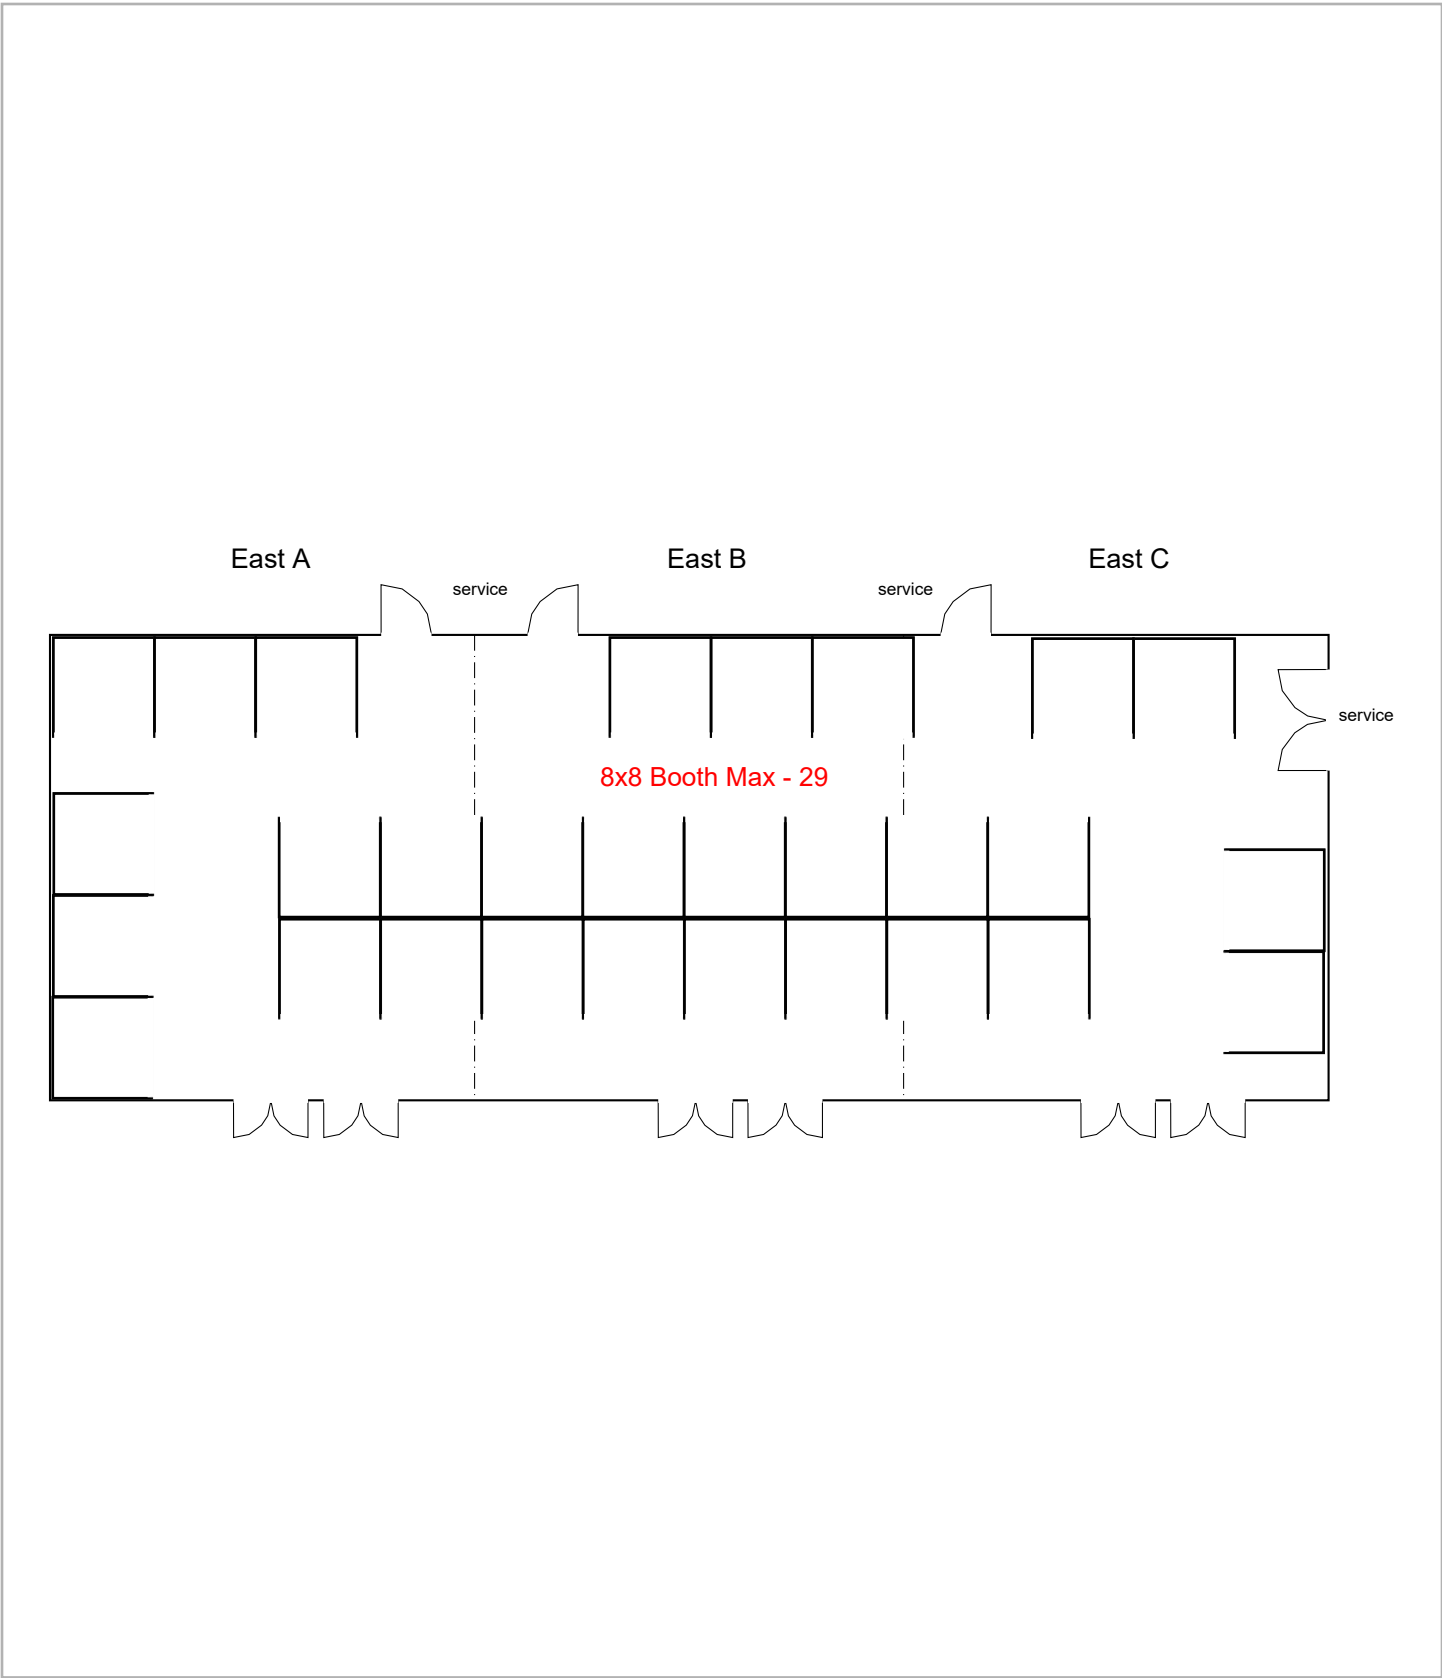

Birmingham Jefferson Convention Comp... 528 seats 70 tables  
0 booths

Room Plan Name: Ballroom AB - Rounds

Birmingham Jefferson Convention Complex

0 seats 0 tables  
66 booths

Room Plan Name: Ballroom AB - Booths

Birmingham Jefferson Convention Complex 360 seats 0 tables  
0 booths

Room Plan Name: EMAC - Theater

Birmingham Jefferson Convention Comp... 180 seats 60 tables  
0 booths

Room Plan Name: EMAC - Classroom

Birmingham Jefferson Convention Comp... 112 seats 14 tables  
0 booths

Room Plan Name: EMAC - Banquet

Birmingham Jefferson Convention Complex

0 seats 0 tables  
29 booths

Room Plan Name: East A-C - Booths