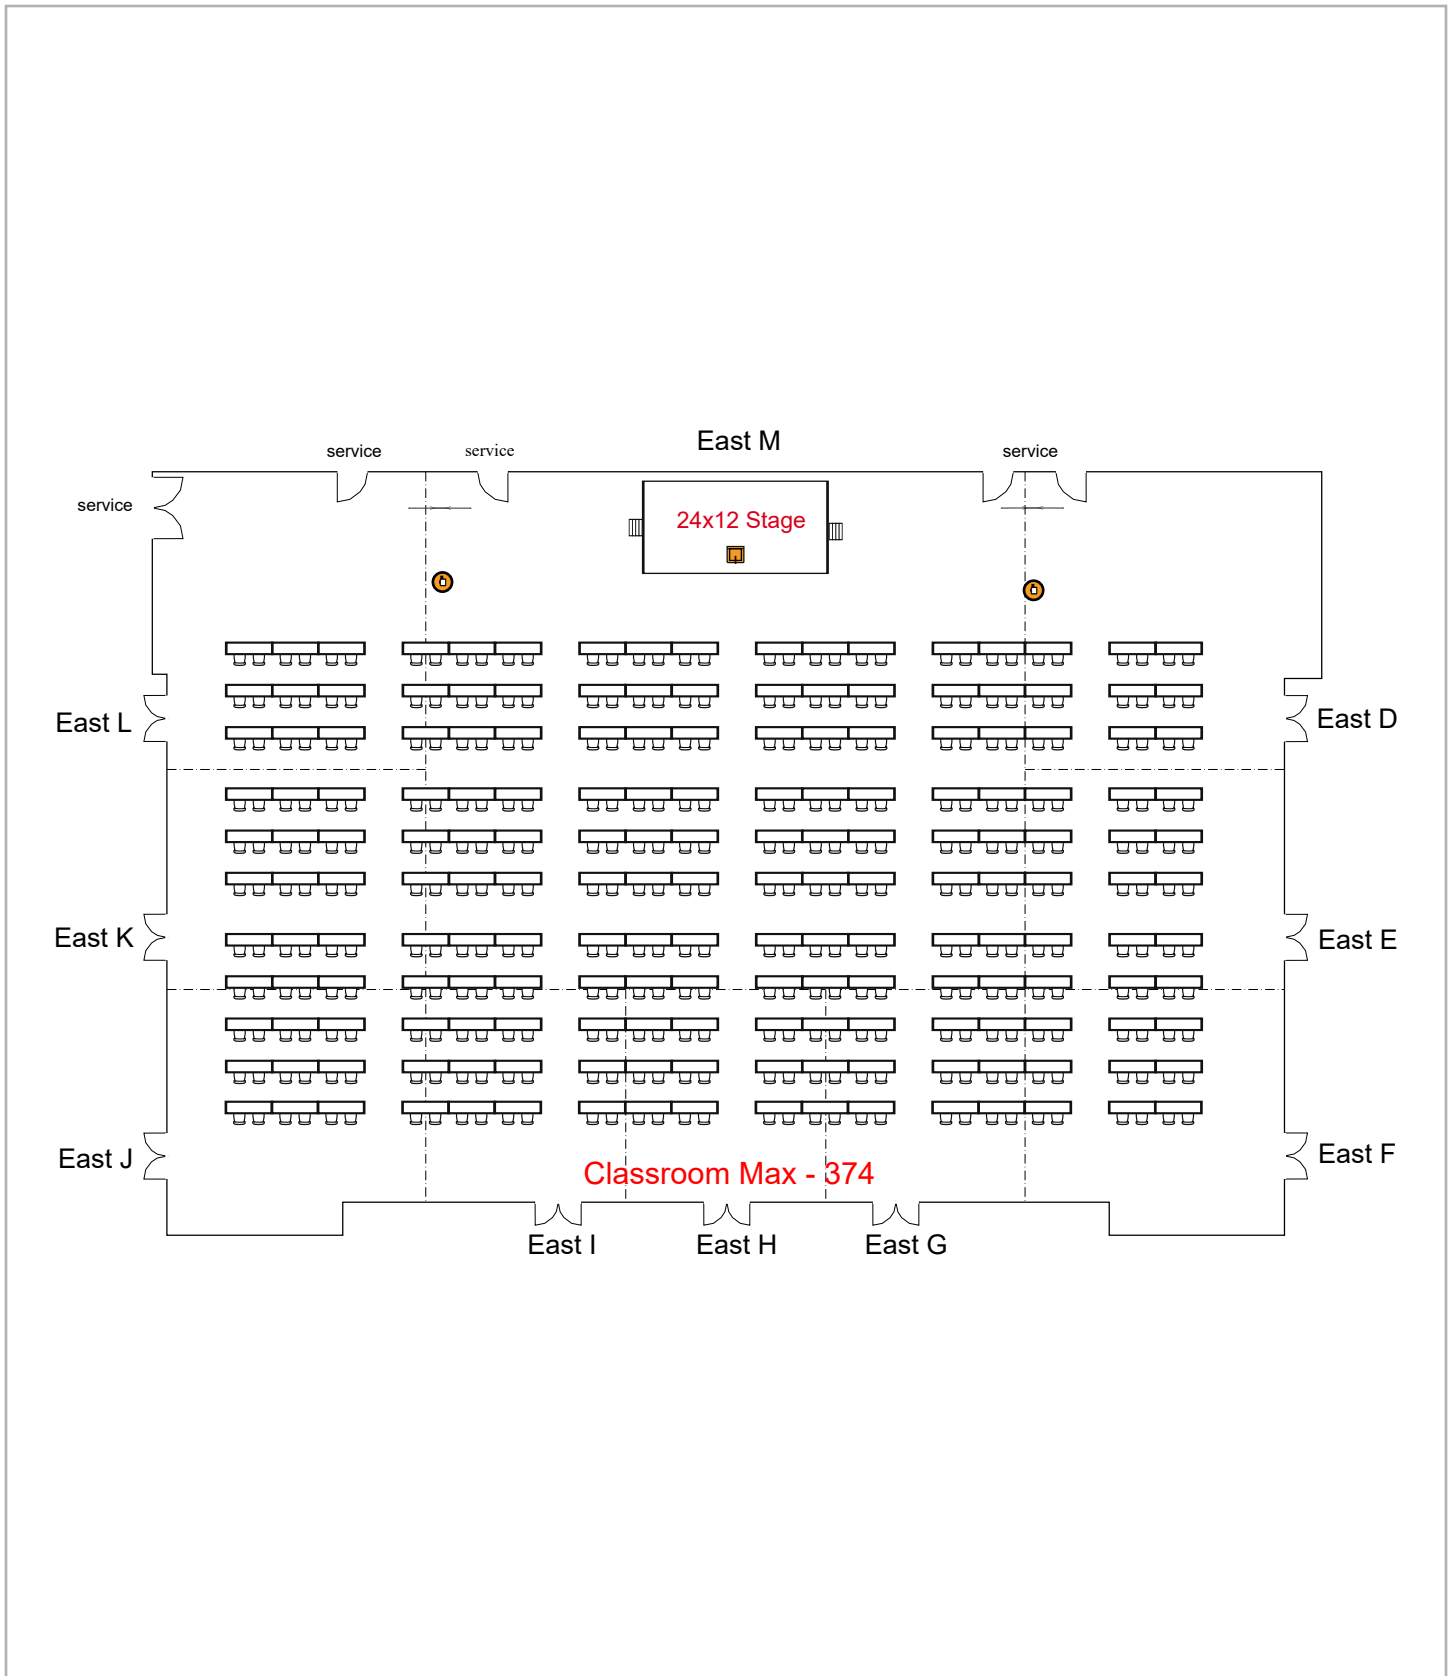

Birmingham Jefferson Convention Comp... 112 seats 14 tables  
0 booths

Room Plan Name: EMAC - Banquet

Birmingham Jefferson Convention Complex

0 seats 0 tables  
29 booths

Room Plan Name: East A-C - Booths

Birmingham Jefferson Convention Comp... 206 seats 26 tables  
0 booths

Room Plan Name: EMAC

Birmingham Jefferson Convention Complex

32 seats 8 tables  
0 booths

Room Plan Name: East AC - U-Shape

Birmingham Jefferson Convention Comp... 1407 seats 2 tables  
0 booths

Room Plan Name: East D-M - Theatre

Birmingham Jefferson Convention Com... 374 seats 189 tables  
0 booths

Room Plan Name: East D-M - Classroom

Birmingham Jefferson Convention Comp... 624 seats 80 tables  
0 booths