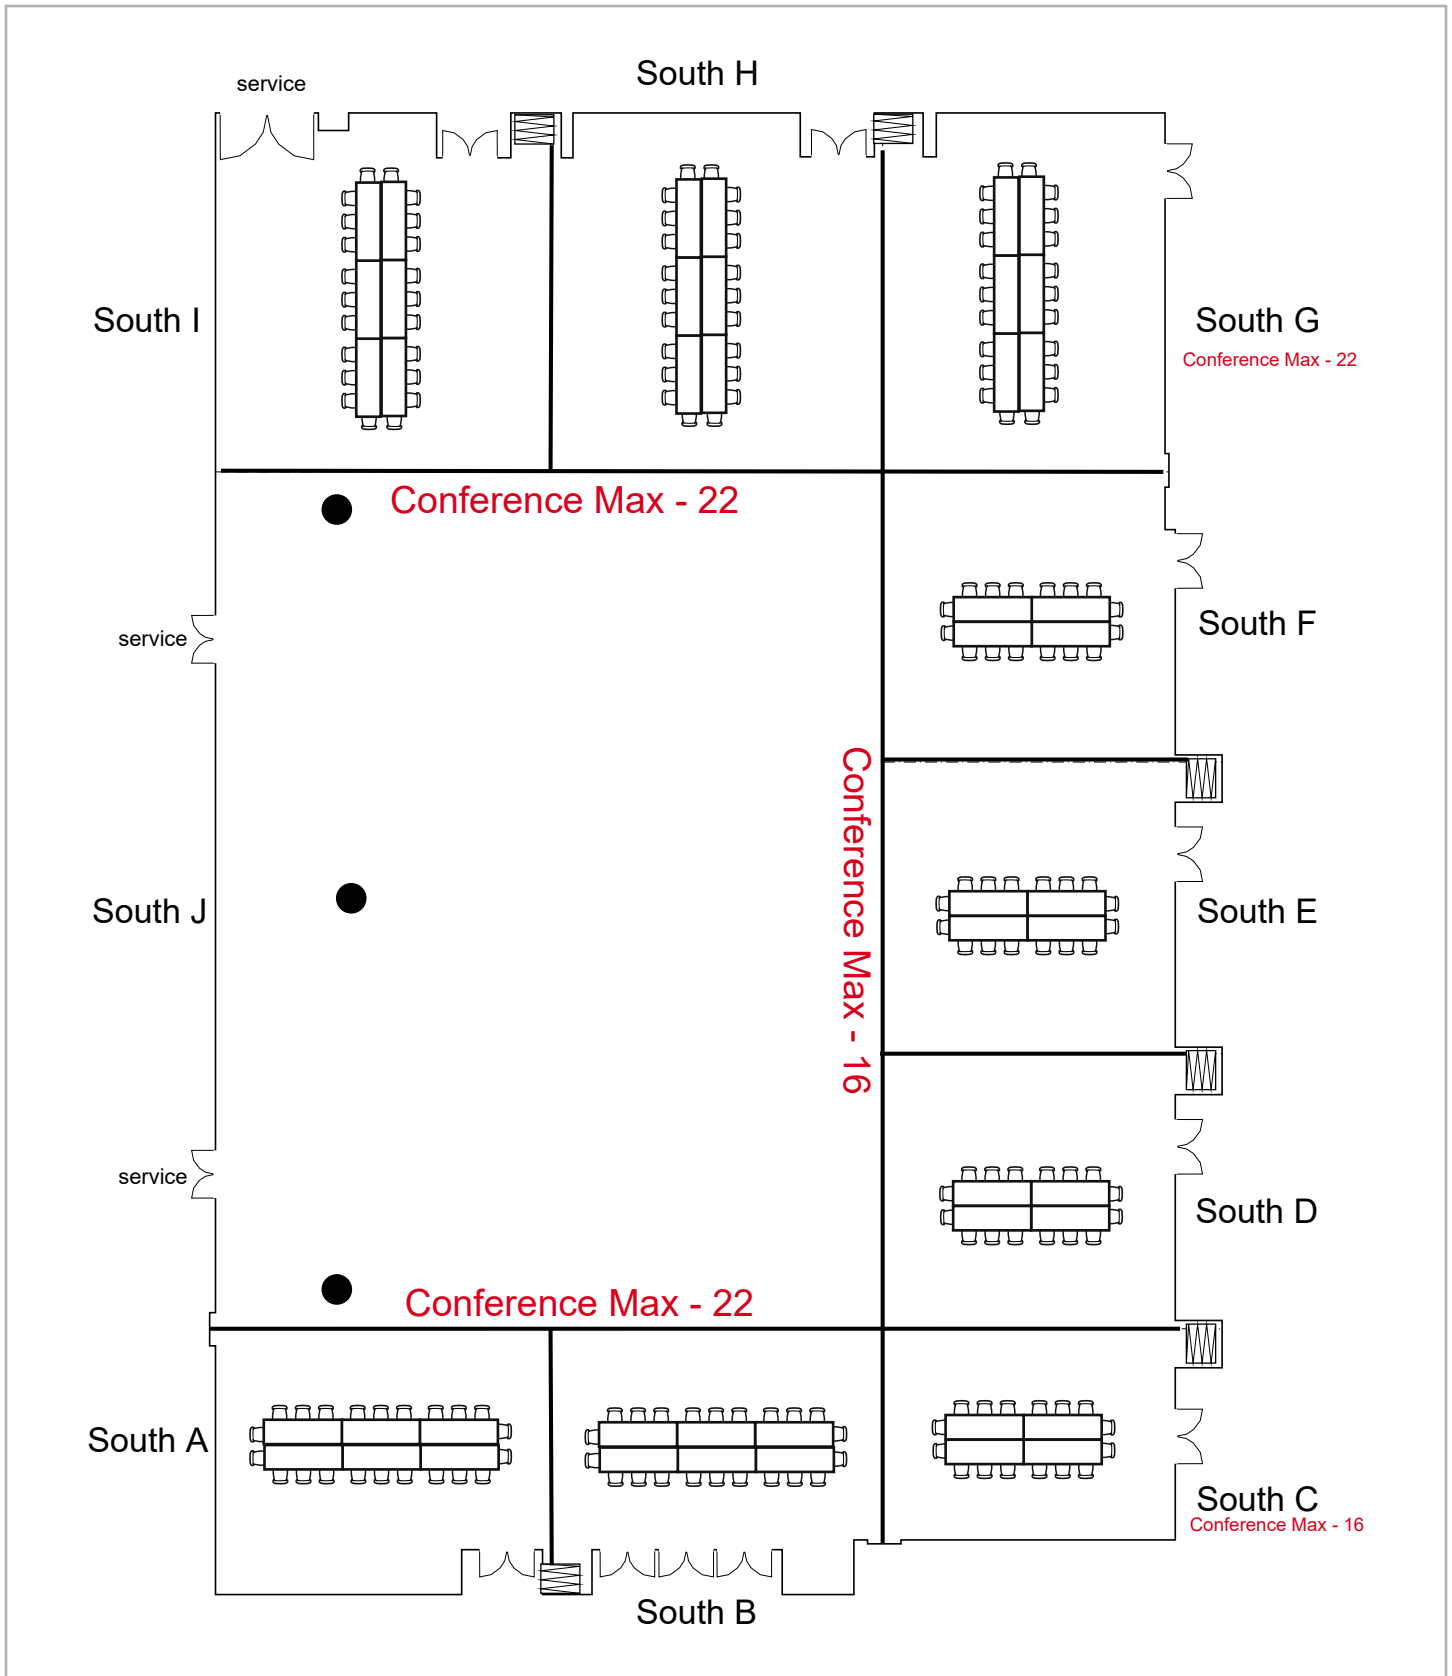

# **South Meeting Rooms**

Birmingham Jefferson Convention Comp... 1500 seats 2 tables  
0 booths

Room Plan Name: South A-J - Theatre

Birmingham Jefferson Convention Com... 368 seats 186 tables  
0 booths

Room Plan Name: South A-J - Classroom

Birmingham Jefferson Convention Comp... 560 seats 72 tables  
0 booths

Room Plan Name: South A-J - Banquet

Birmingham Jefferson Convention Comp... 174 seats 46 tables  
0 booths

Room Plan Name: South A-I - Conference

Birmingham Jefferson Convention Complex 462 seats 0 tables  
0 booths

Room Plan Name: South A-I - Theatre

Birmingham Jefferson Convention Comp... 196 seats 98 tables  
0 booths