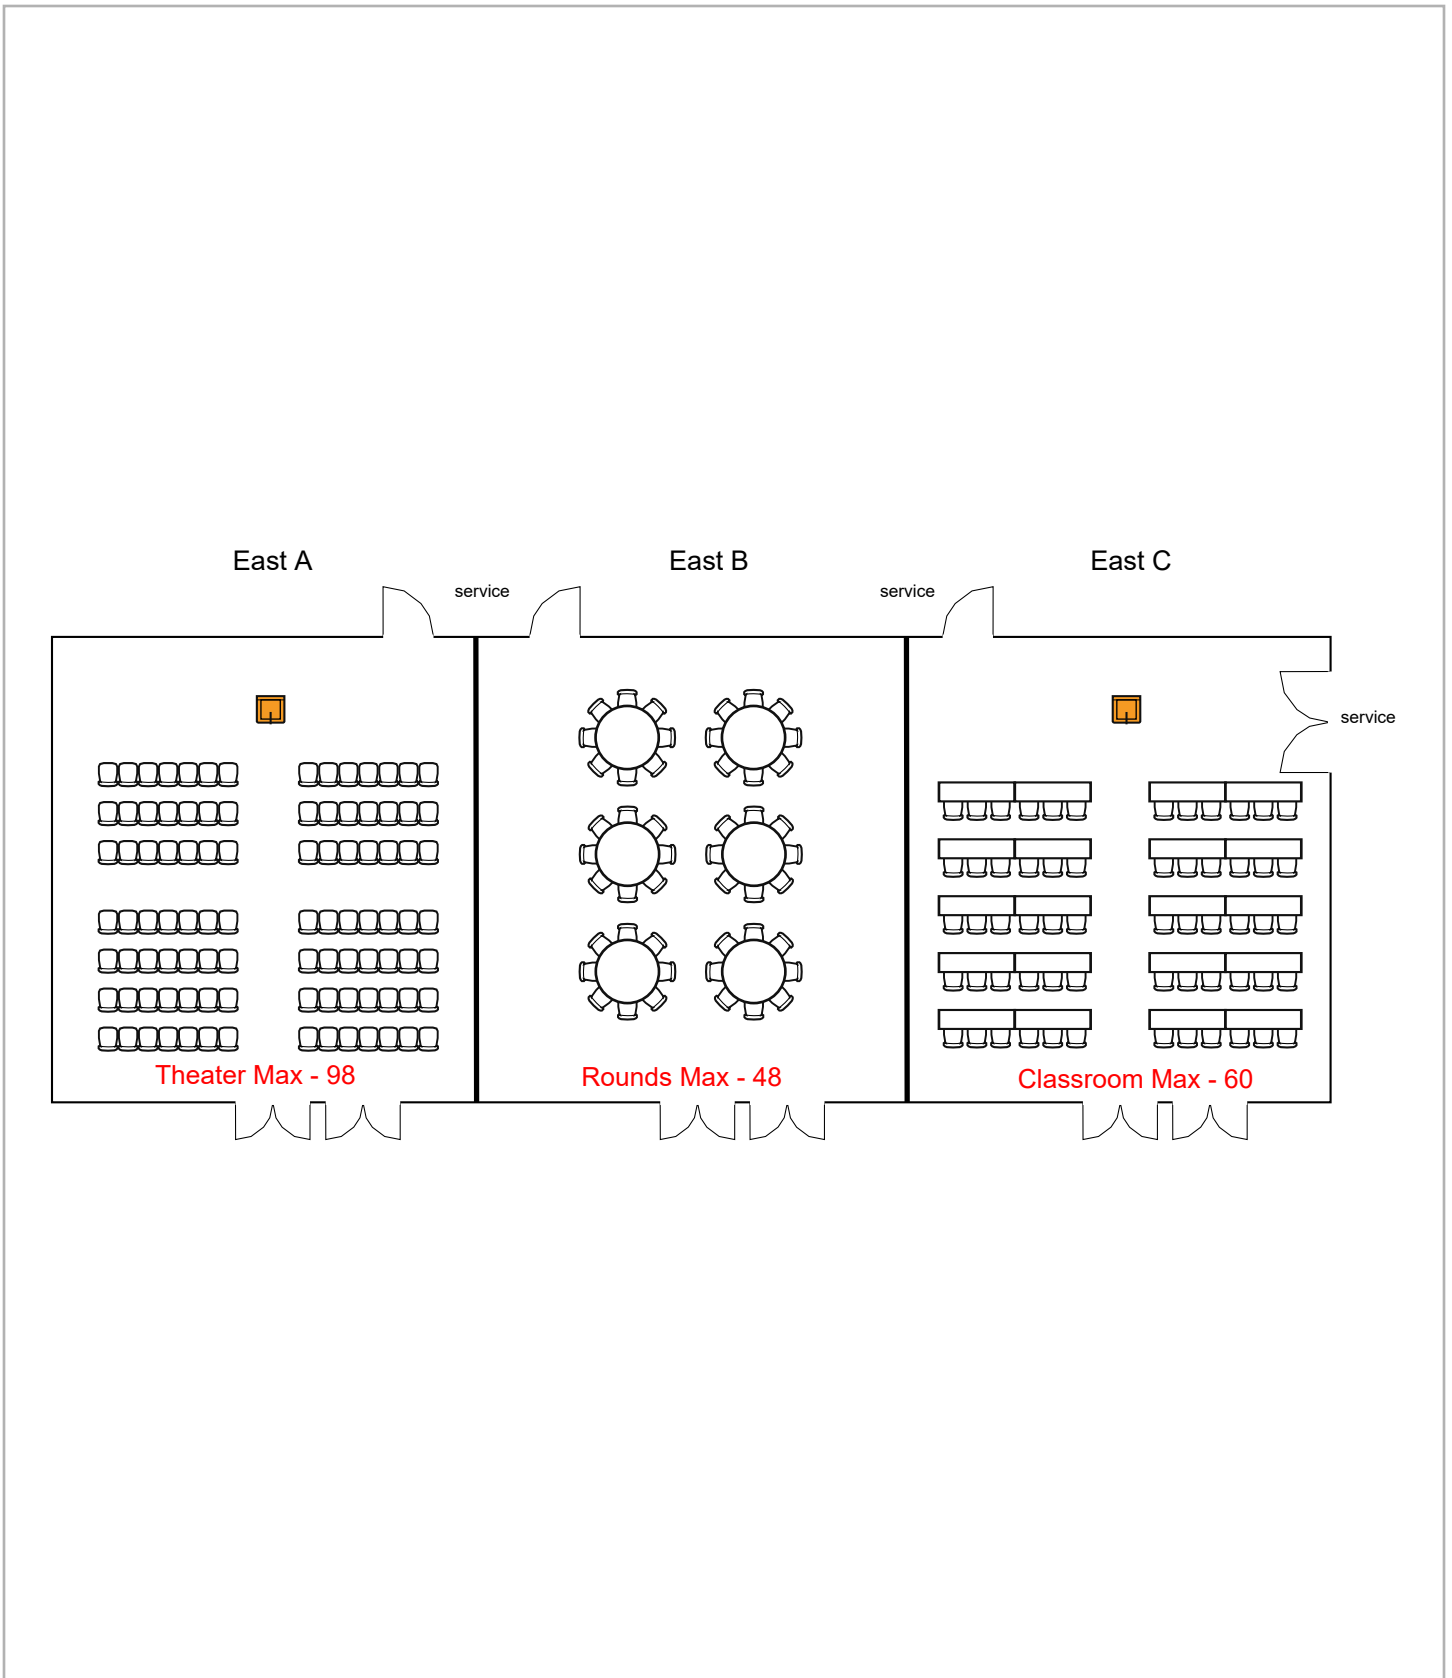

Birmingham Jefferson Convention Complex 360 seats 0 tables  
0 booths

Room Plan Name: EMAC - Theater

Birmingham Jefferson Convention Comp... 180 seats 60 tables  
0 booths

Room Plan Name: EMAC - Classroom

Birmingham Jefferson Convention Comp... 112 seats 14 tables  
0 booths

Room Plan Name: EMAC - Banquet

Birmingham Jefferson Convention Complex

0 seats 0 tables  
29 booths

Room Plan Name: East A-C - Booths

Birmingham Jefferson Convention Comp... 206 seats 26 tables  
0 booths

Room Plan Name: EMAC

Birmingham Jefferson Convention Complex

32 seats 8 tables  
0 booths

Room Plan Name: East AC - U-Shape

Birmingham Jefferson Convention Comp... 1407 seats 2 tables  
0 booths