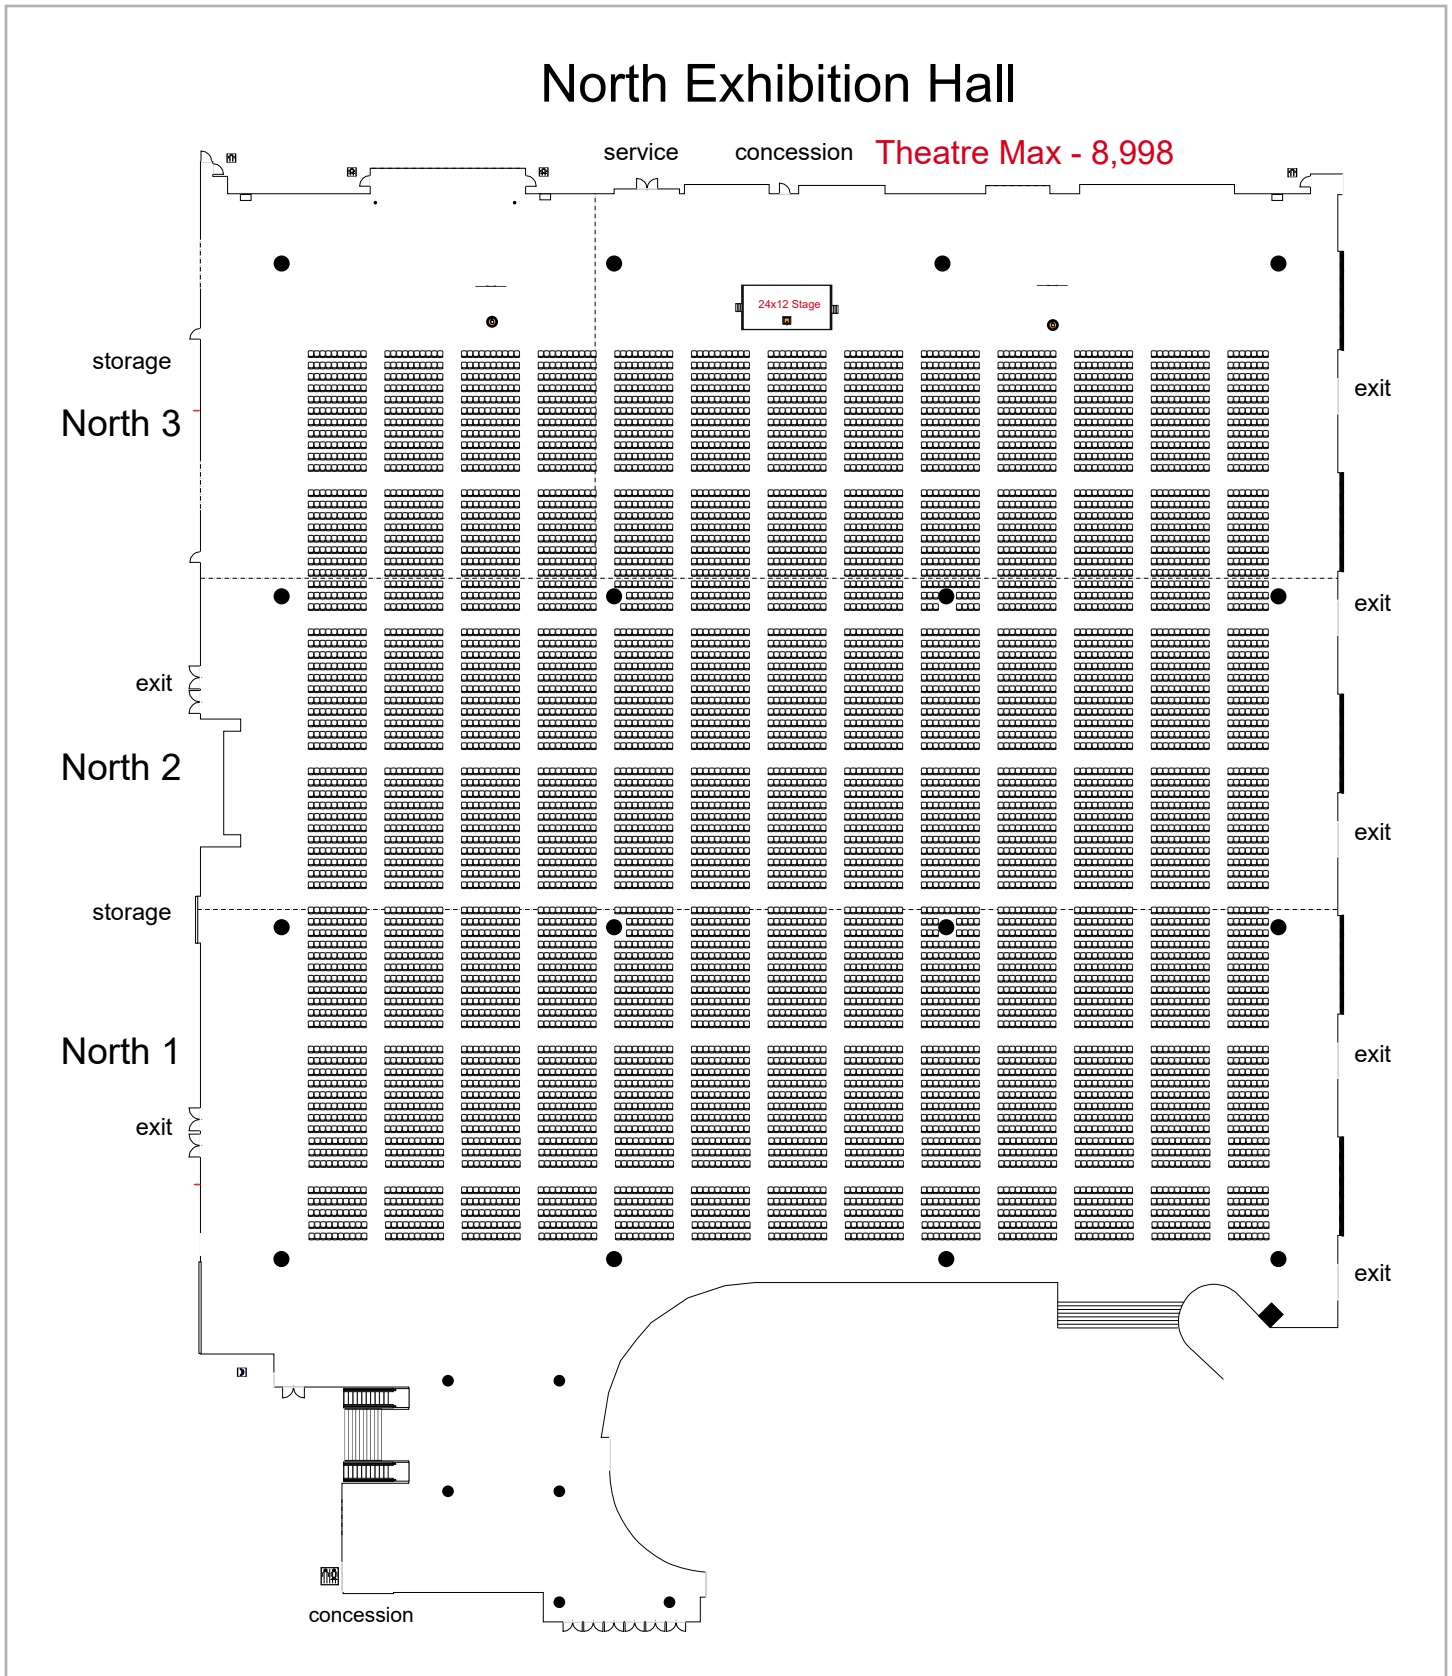

North Exhibition Hall

Birmingham Jefferson Convention Comp... 8998 seats 2 tables
0 booths

Room Plan Name: North Hall - Theatre