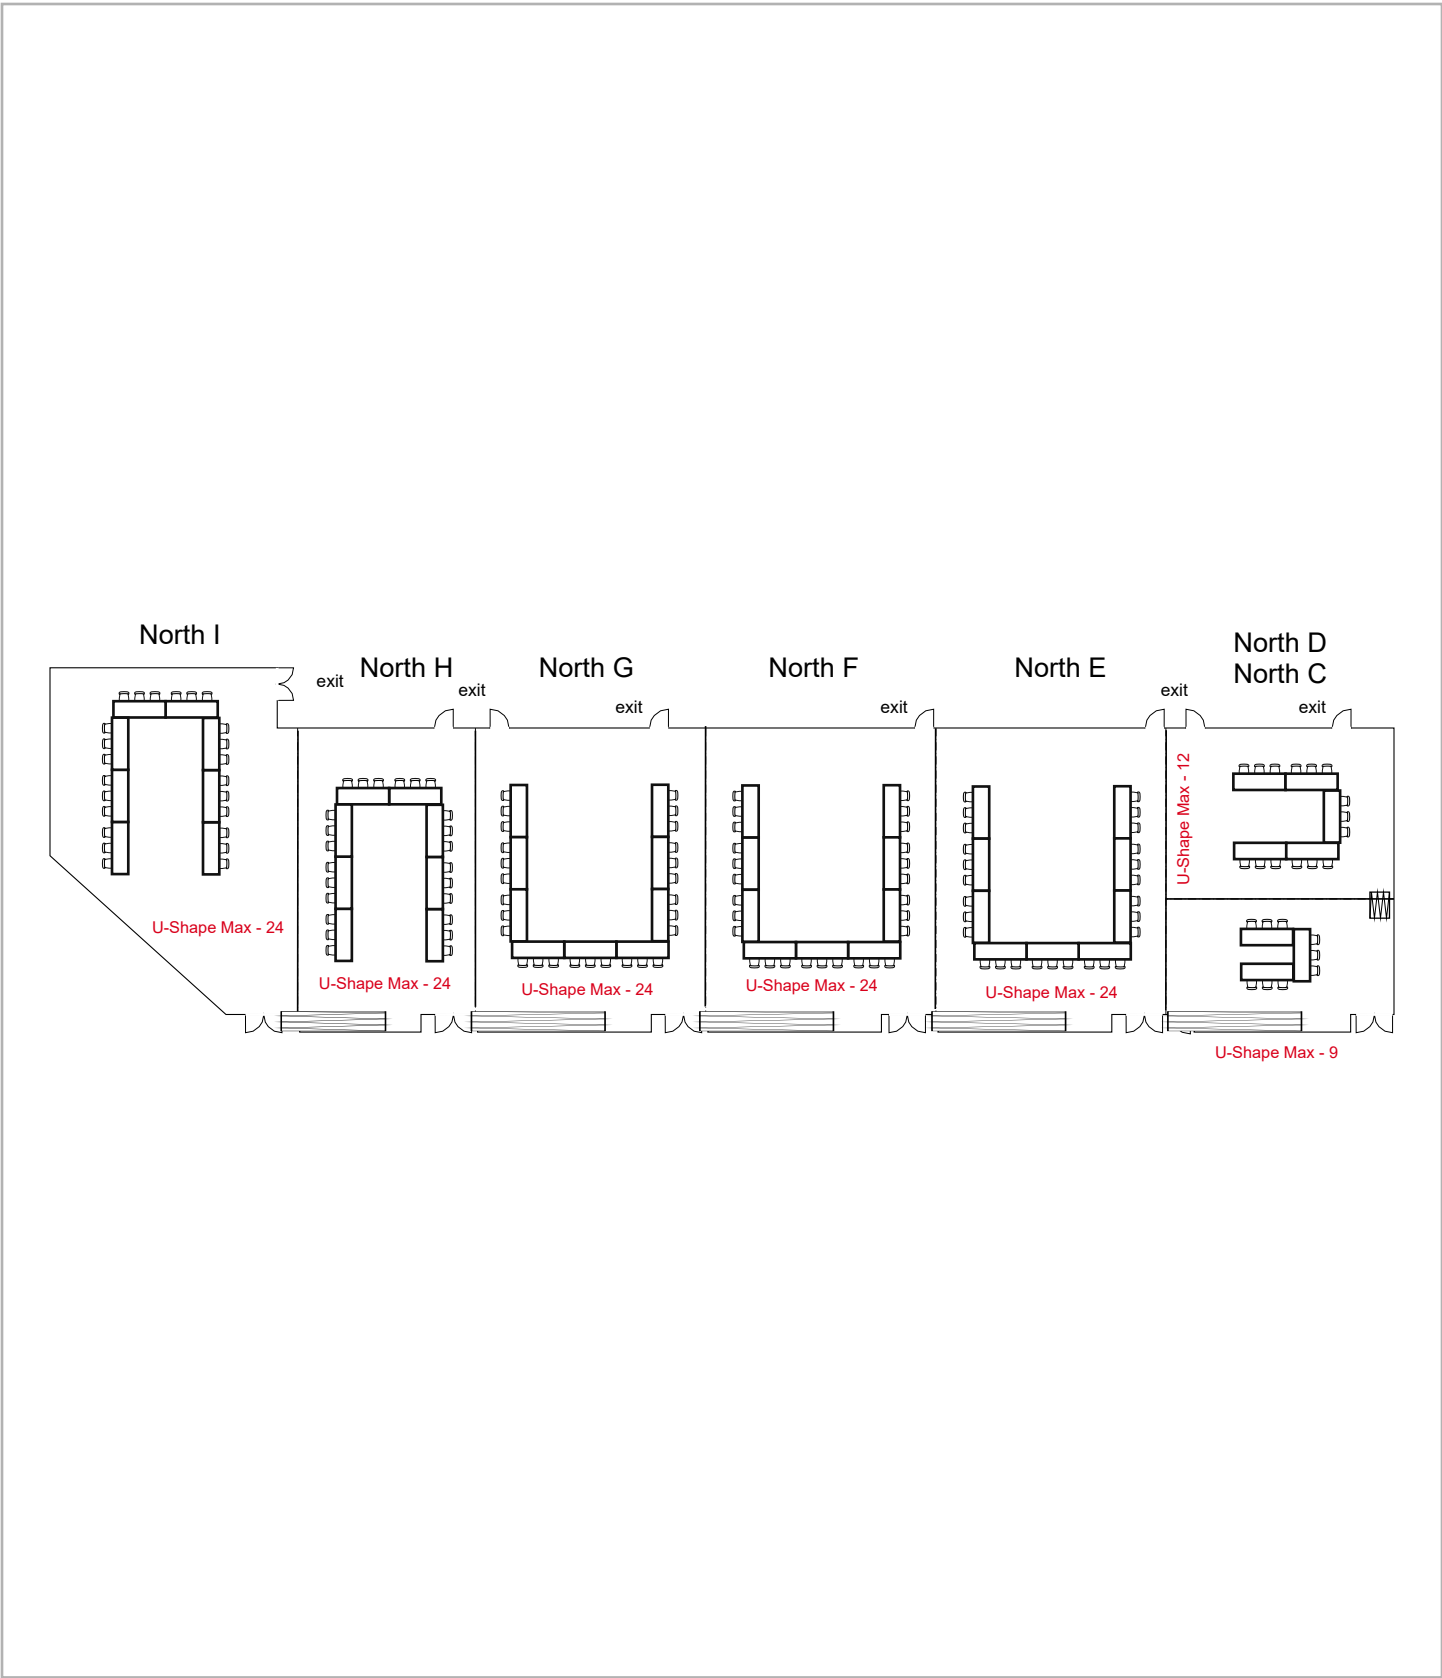

Birmingham Jefferson Convention Comp... 153 seats 51 tables
0 booths

Room Plan Name: North CI - U-Shape