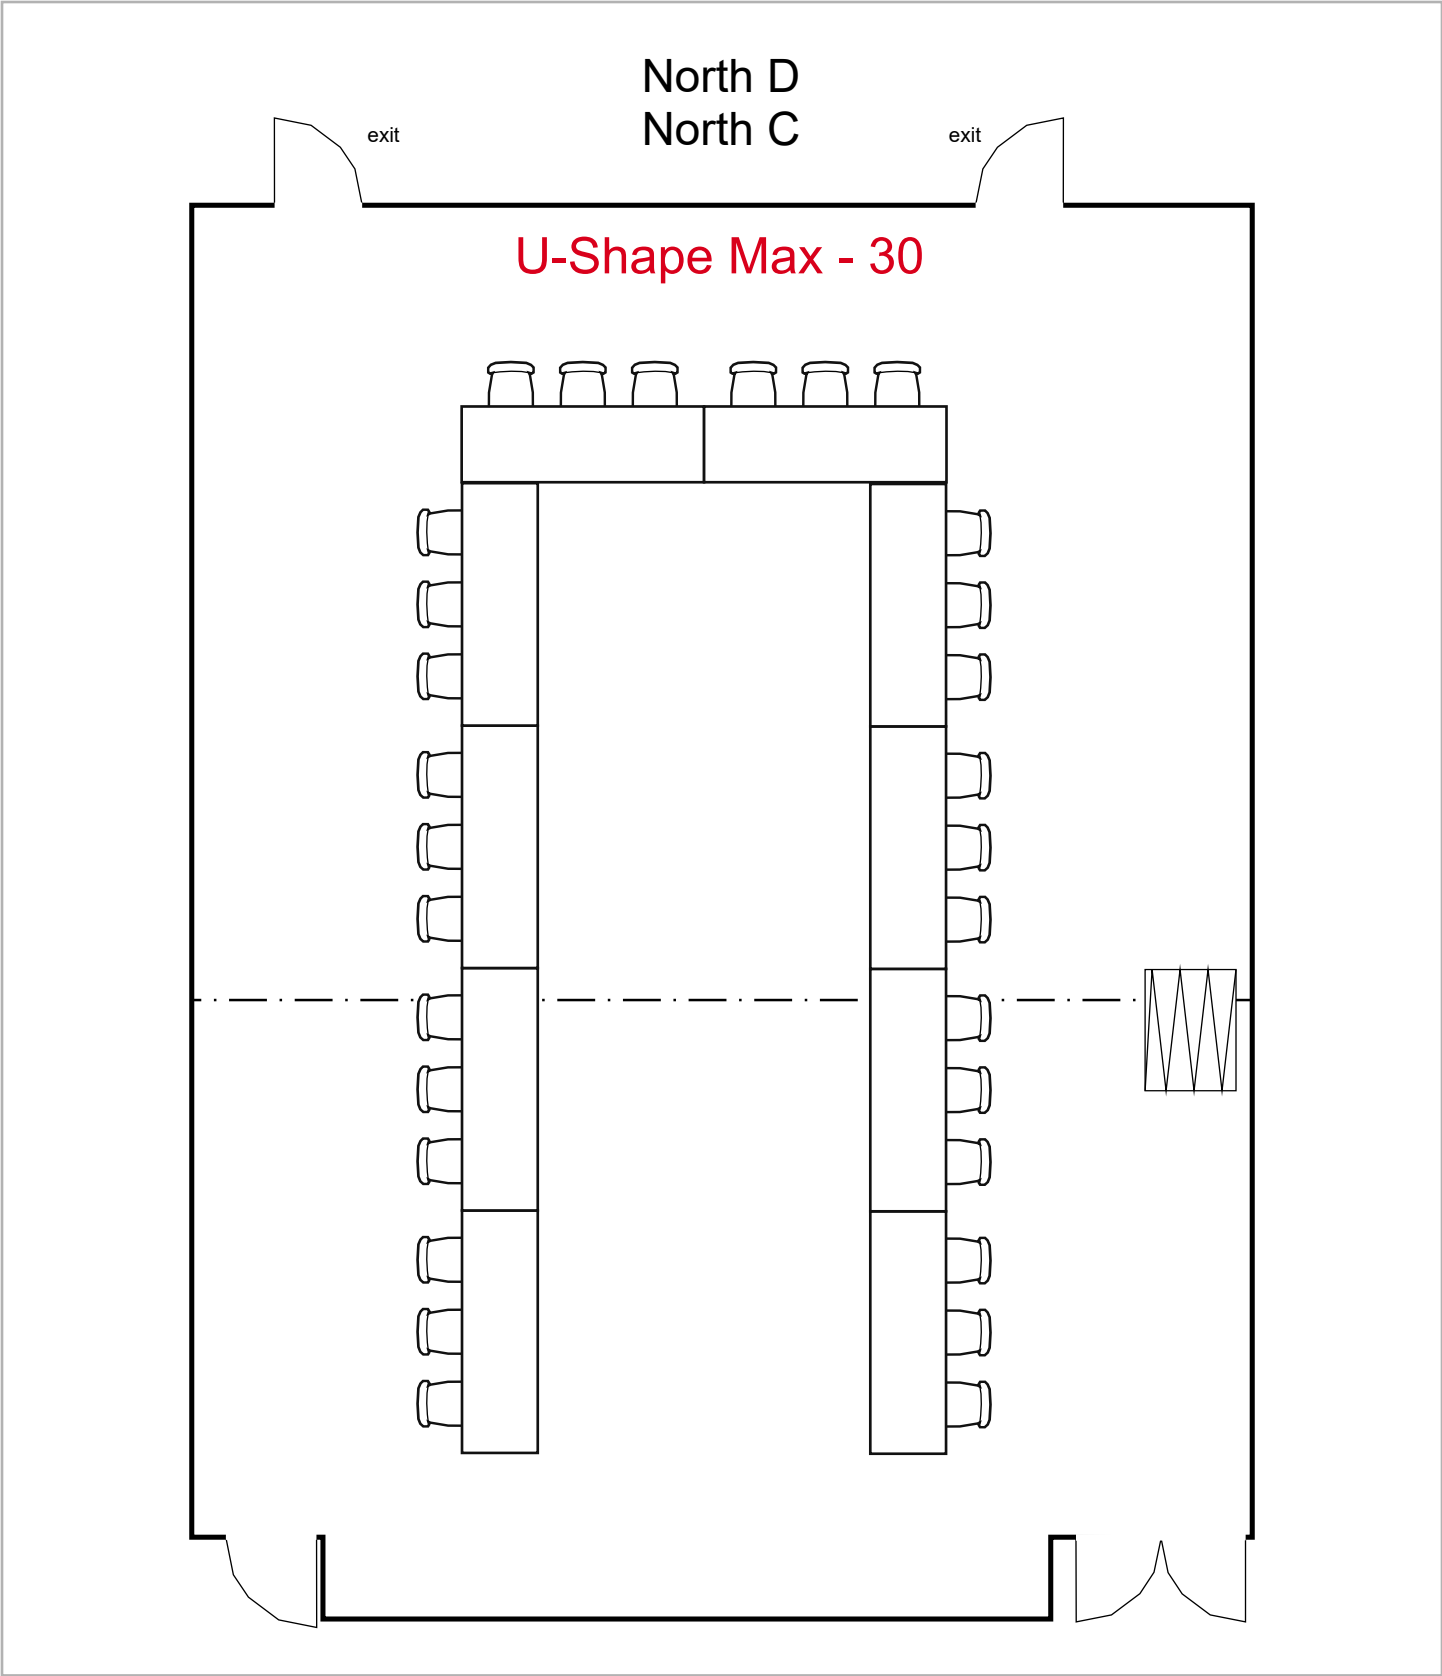

Room Plan Name: North B - Classroom

North B

Birmingham Jefferson Convention Complex

21 seats 7 tables  
0 booths

Room Plan Name: North B - U-Shape

Birmingham Jefferson Convention Complex

28 seats 8 tables  
0 booths

Room Plan Name: North C-D - Conference

Birmingham Jefferson Convention Complex 140 seats 0 tables  
0 booths

Room Plan Name: North C-D - Theatre

Birmingham Jefferson Convention Complex 56 seats 28 tables  
0 booths

Room Plan Name: North C-D - Classroom

Birmingham Jefferson Convention Complex 30 seats 10 tables  
0 booths

Room Plan Name: North C-D - U-Shape

Birmingham Jefferson Convention Complex 80 seats 10 tables  
0 booths