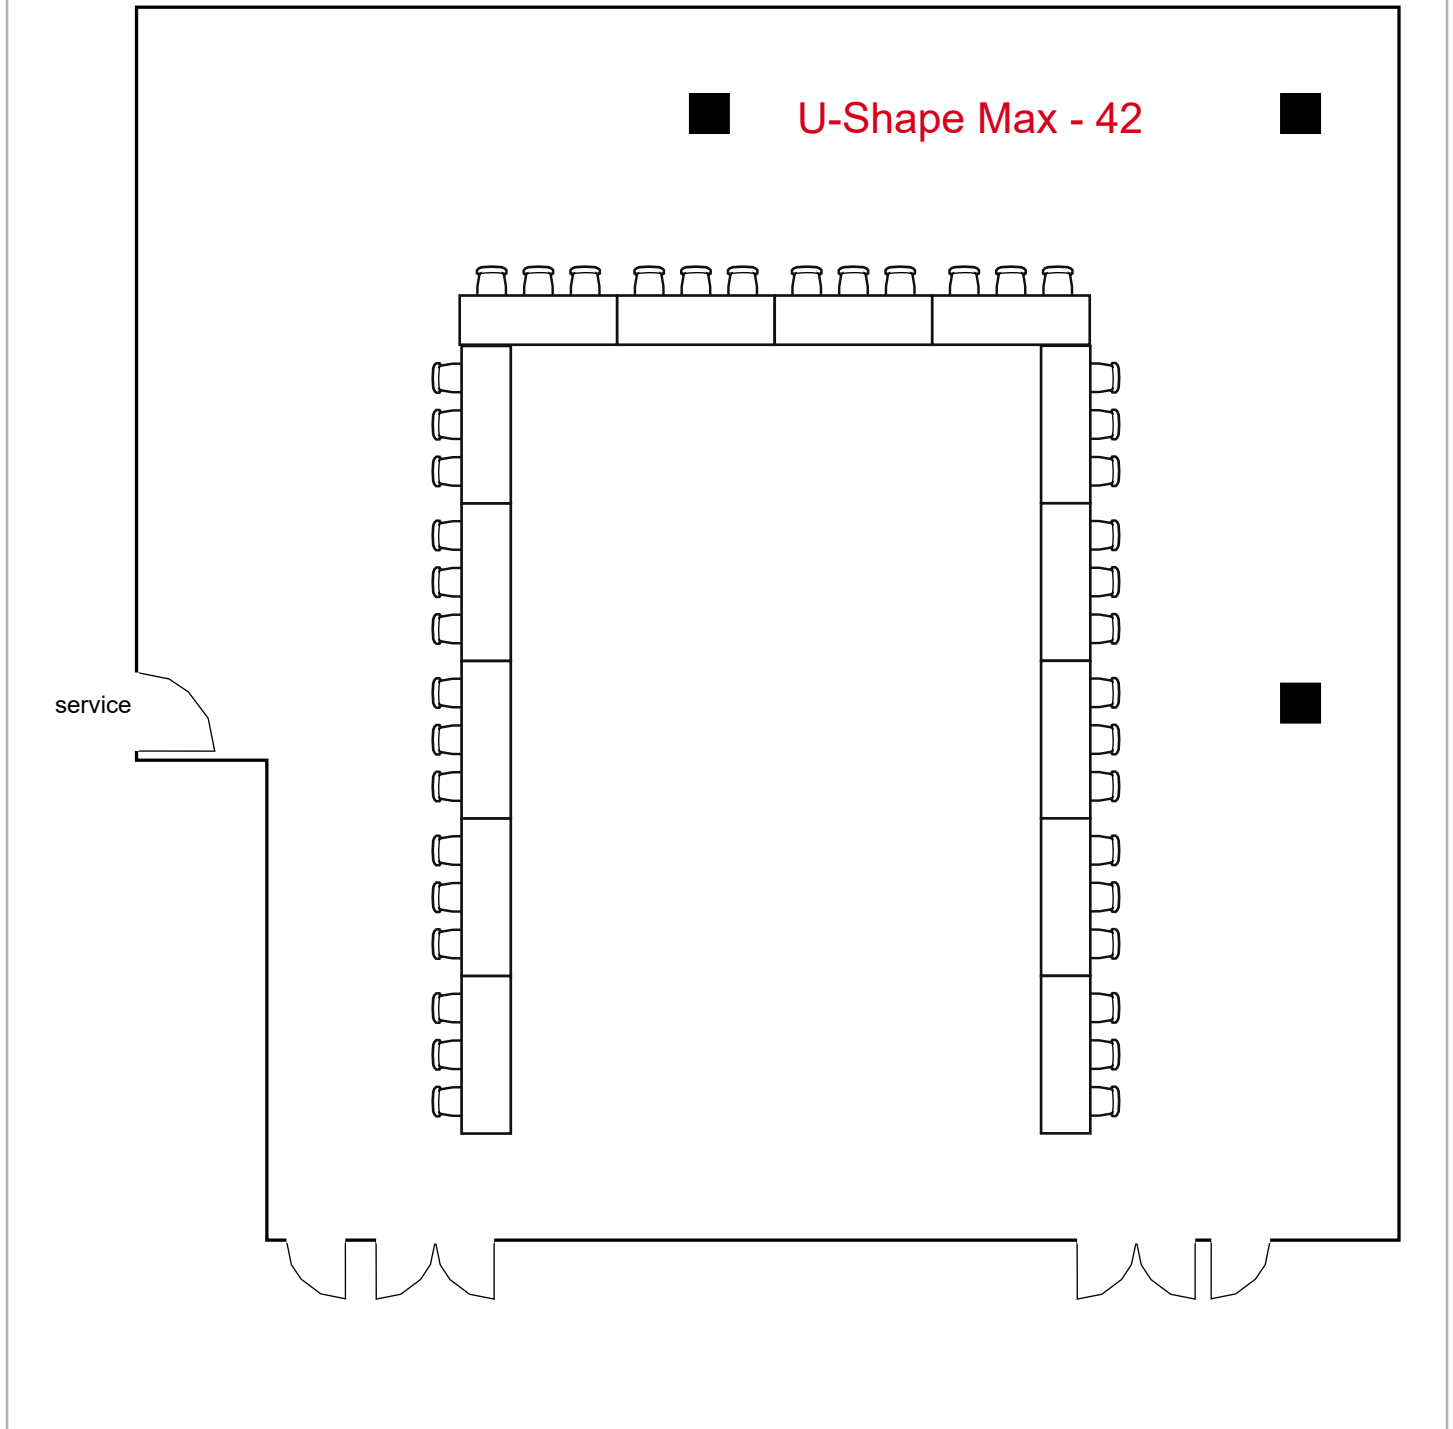

North A

Birmingham Jefferson Convention Complex 42 seats 14 tables
0 booths

Room Plan Name: North A - U-Shape