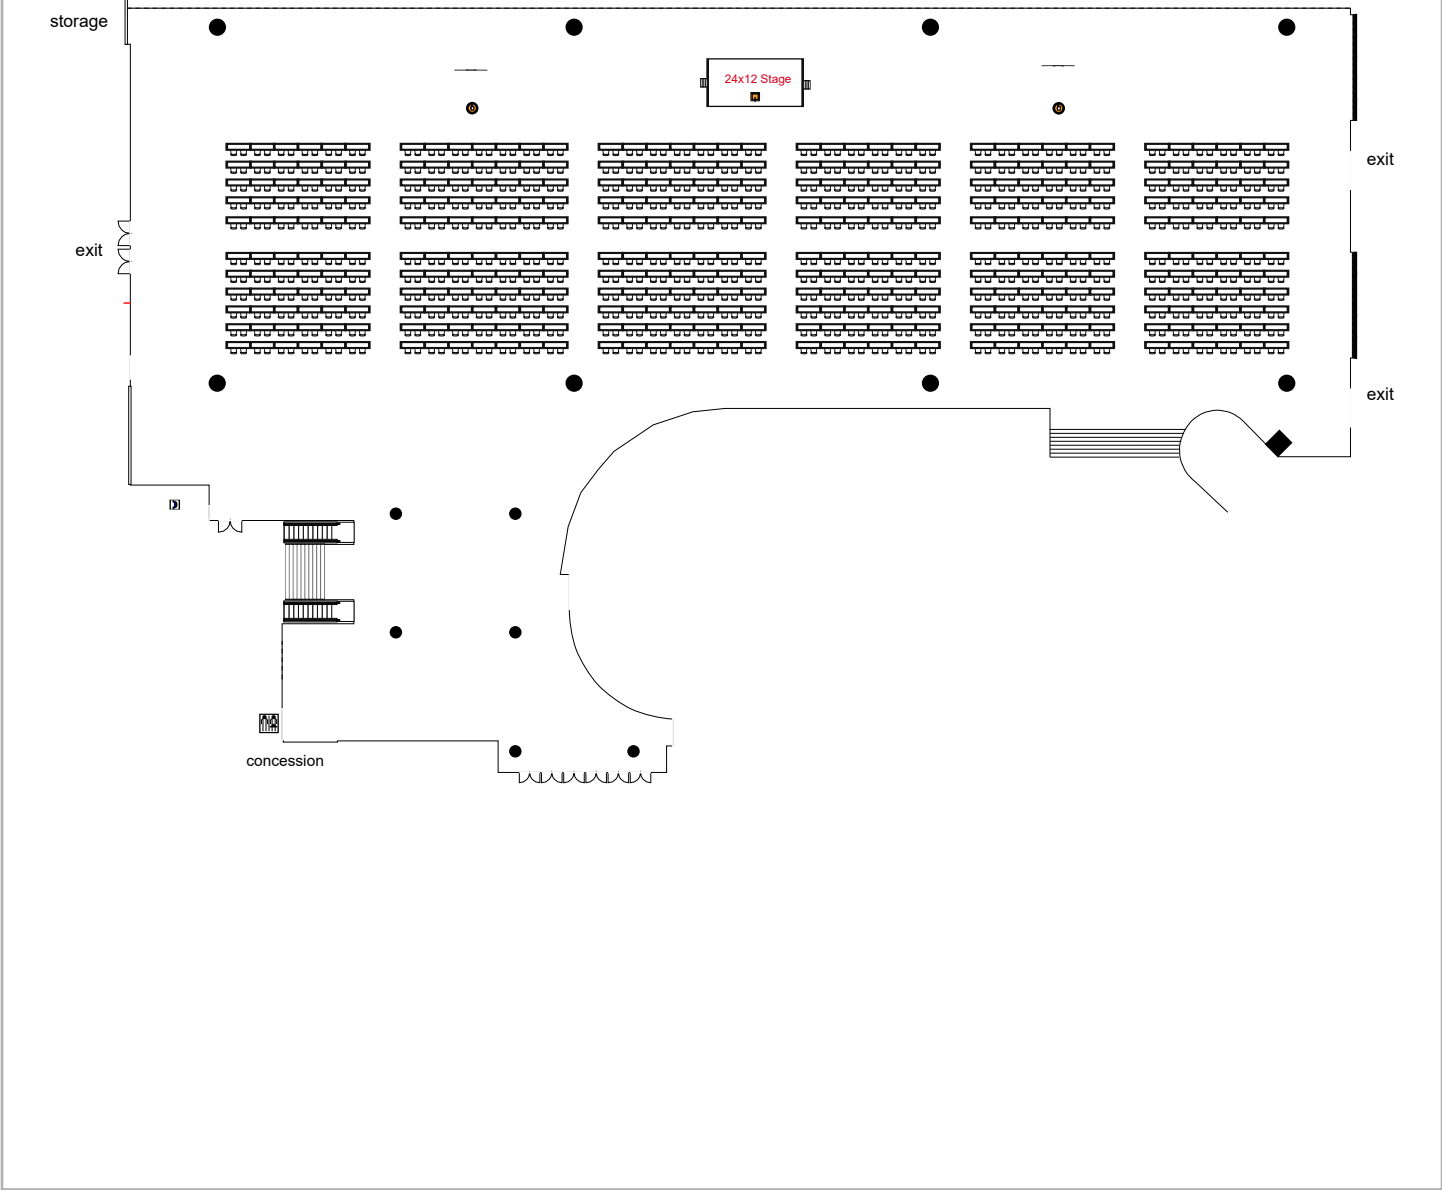

# North Exhibition Hall

Birmingham Jefferson Convention Co... 3338 seats 1671 tables  
0 booths

Room Plan Name: North Hall - Classroom

# North Exhibition Hall

Birmingham Jefferson Convention Complex

0 seats 0 tables  
452 booths

Room Plan Name: North Hall - Booths

North Exhibition 1  
Theatre Max - 2,520

Birmingham Jefferson Convention Comp... 2520 seats 2 tables  
0 booths

Room Plan Name: North Hall 1 - Theatre

North Exhibition 1  
Classroom Max - 836

Birmingham Jefferson Convention Com... 836 seats 420 tables  
0 booths

Room Plan Name: North Hall 1 - Classroom

Birmingham Jefferson Convention Co... 1080 seats 137 tables  
0 booths