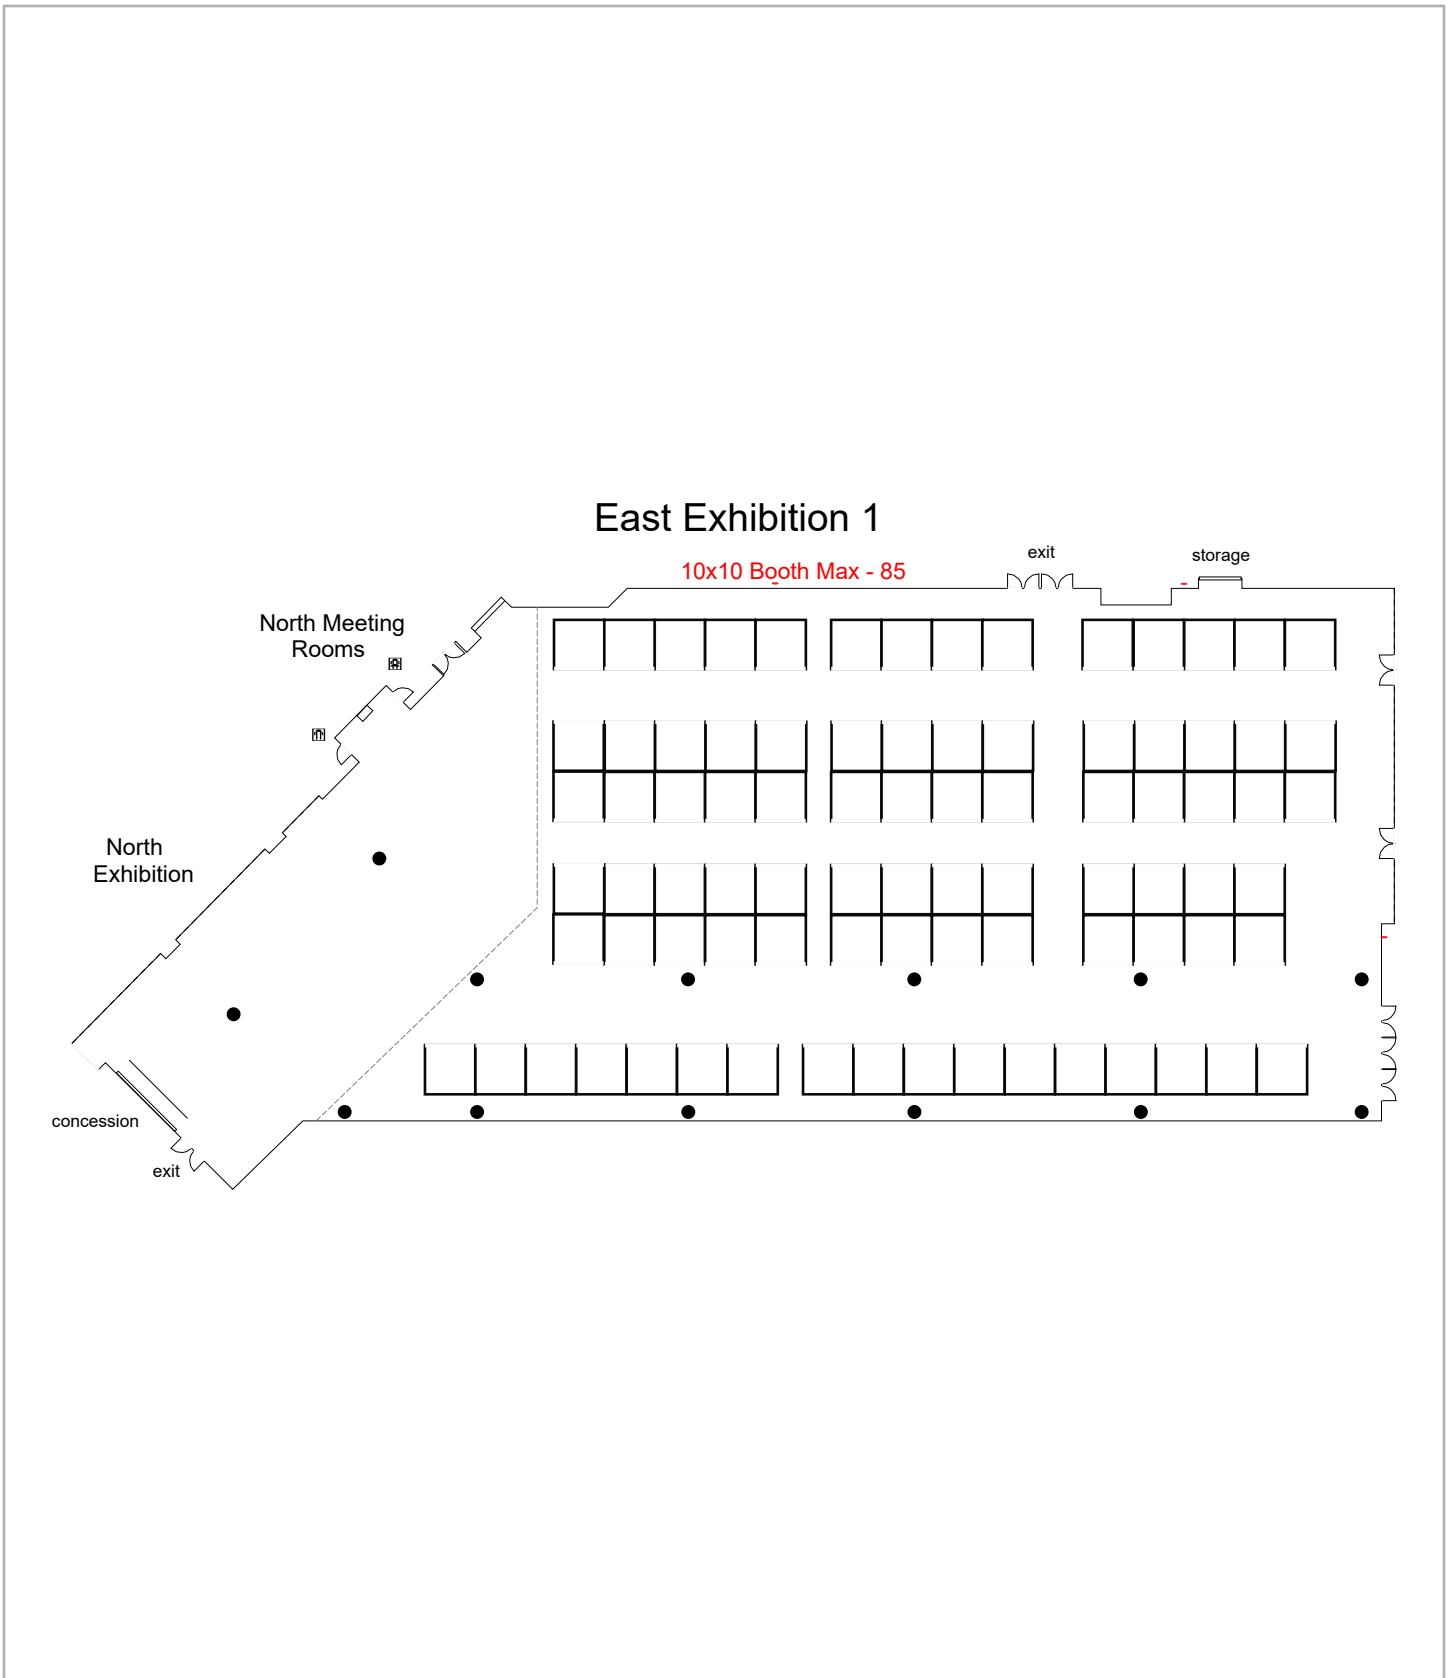

Birmingham Jefferson Convention Complex

0 seats 0 tables  
379 booths

Room Plan Name: East Halls 2-3 - Booths

Birmingham Jefferson Convention Comp... 1301 seats 2 tables  
0 booths

Room Plan Name: East Hall 1 - Theatre

Birmingham Jefferson Convention Com... 610 seats 307 tables  
0 booths

Room Plan Name: East Hall 1 - Classroom

Birmingham Jefferson Convention Com... 824 seats 105 tables  
0 booths

Room Plan Name: East Hall 1 - Banquet

Birmingham Jefferson Convention Complex

0 seats 0 tables  
85 booths

Room Plan Name: East Hall 1- Booths

# East Exhibition 2

Birmingham Jefferson Convention Comp... 2763 seats 2 tables  
0 booths

Room Plan Name: East Hall 2 - Theatre