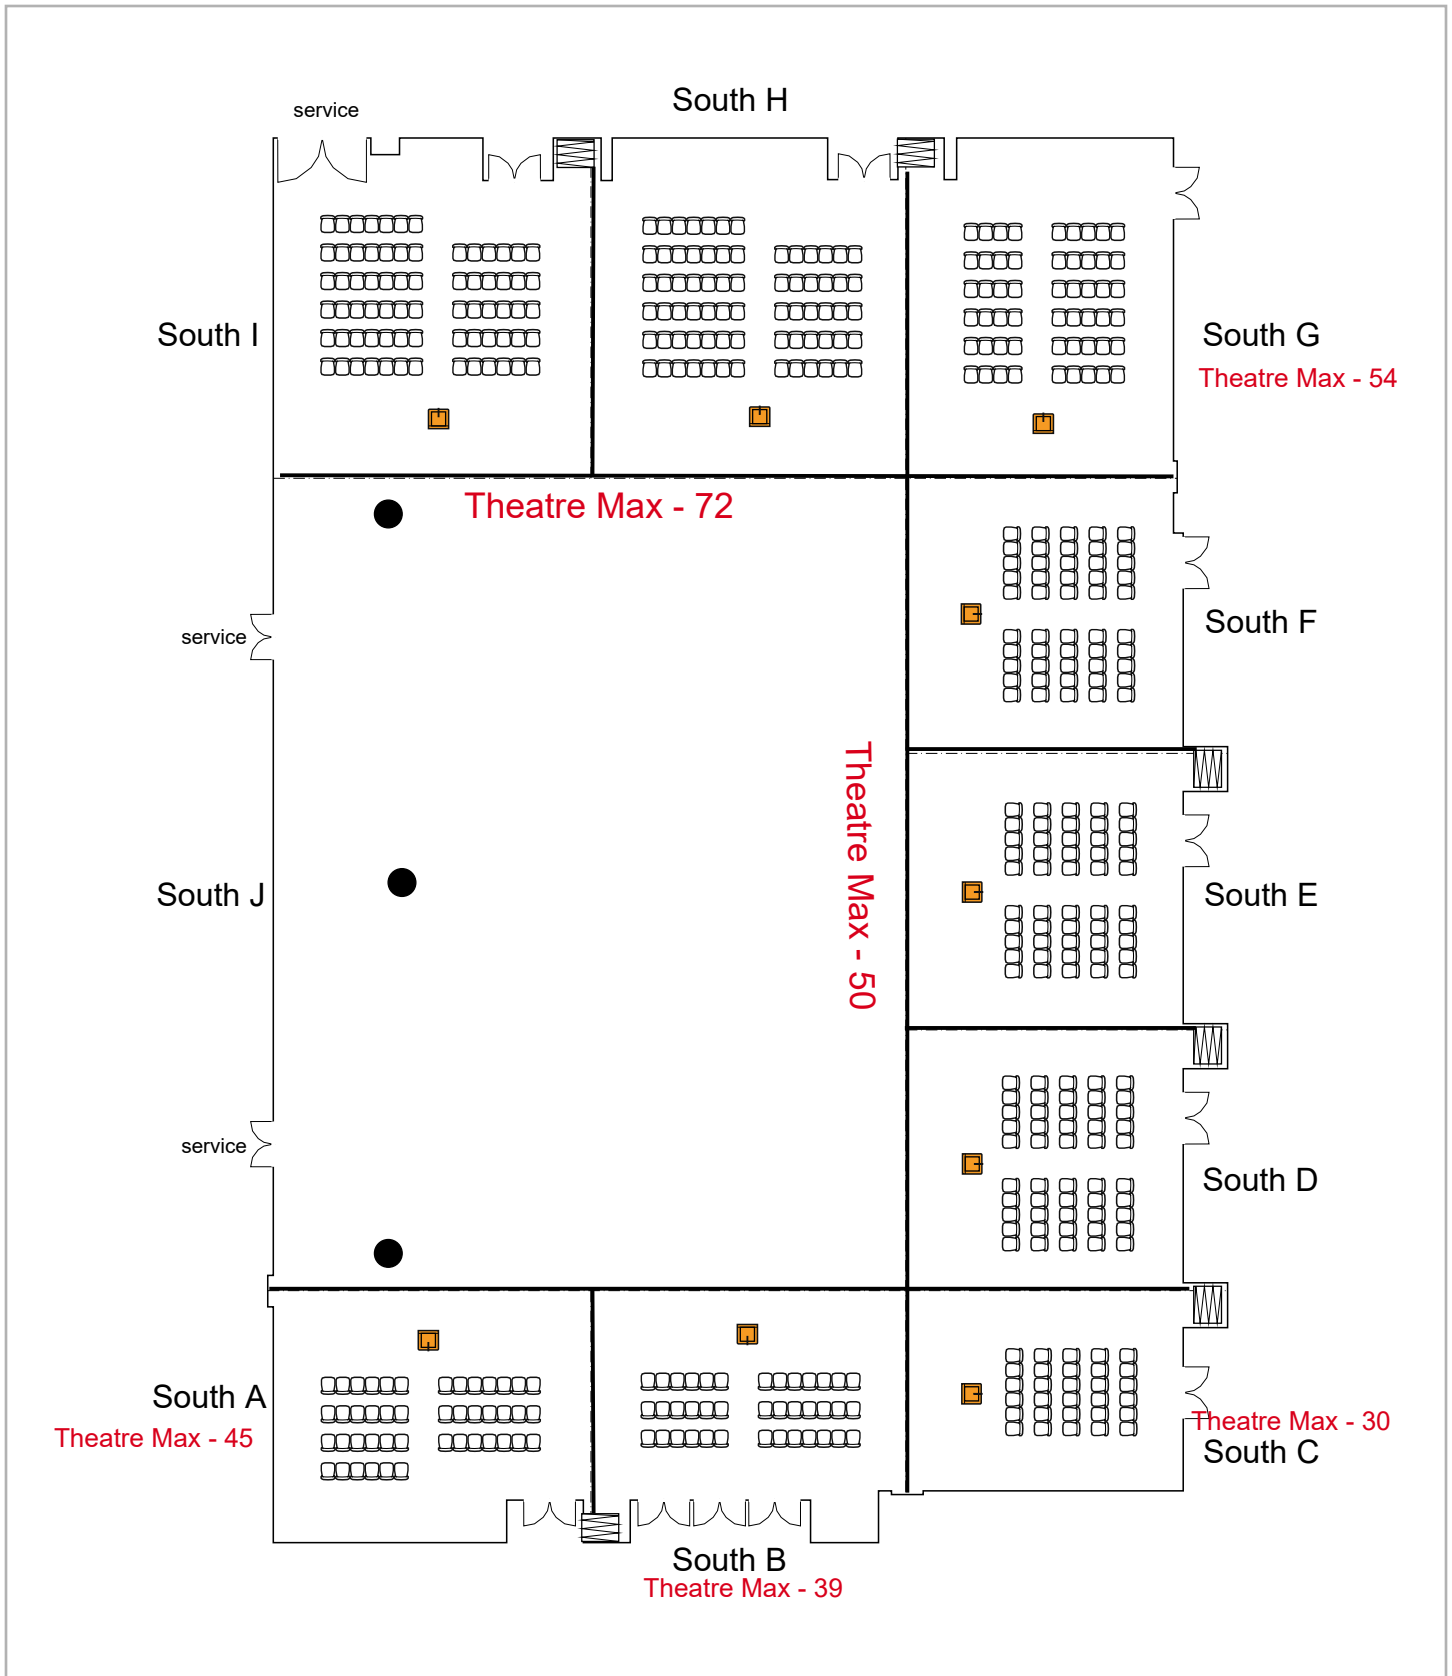

# **South Meeting Rooms**

Birmingham Jefferson Convention Comp... 1500 seats 2 tables  
0 booths

Room Plan Name: South A-J - Theatre

Birmingham Jefferson Convention Com... 368 seats 186 tables  
0 booths

Room Plan Name: South A-J - Classroom

Birmingham Jefferson Convention Comp... 560 seats 72 tables  
0 booths

Room Plan Name: South A-J - Banquet

Birmingham Jefferson Convention Comp... 174 seats 46 tables  
0 booths

Room Plan Name: South A-I - Conference

Birmingham Jefferson Convention Complex 462 seats 0 tables  
0 booths

Room Plan Name: South A-I - Theatre

Birmingham Jefferson Convention Comp... 196 seats 98 tables  
0 booths