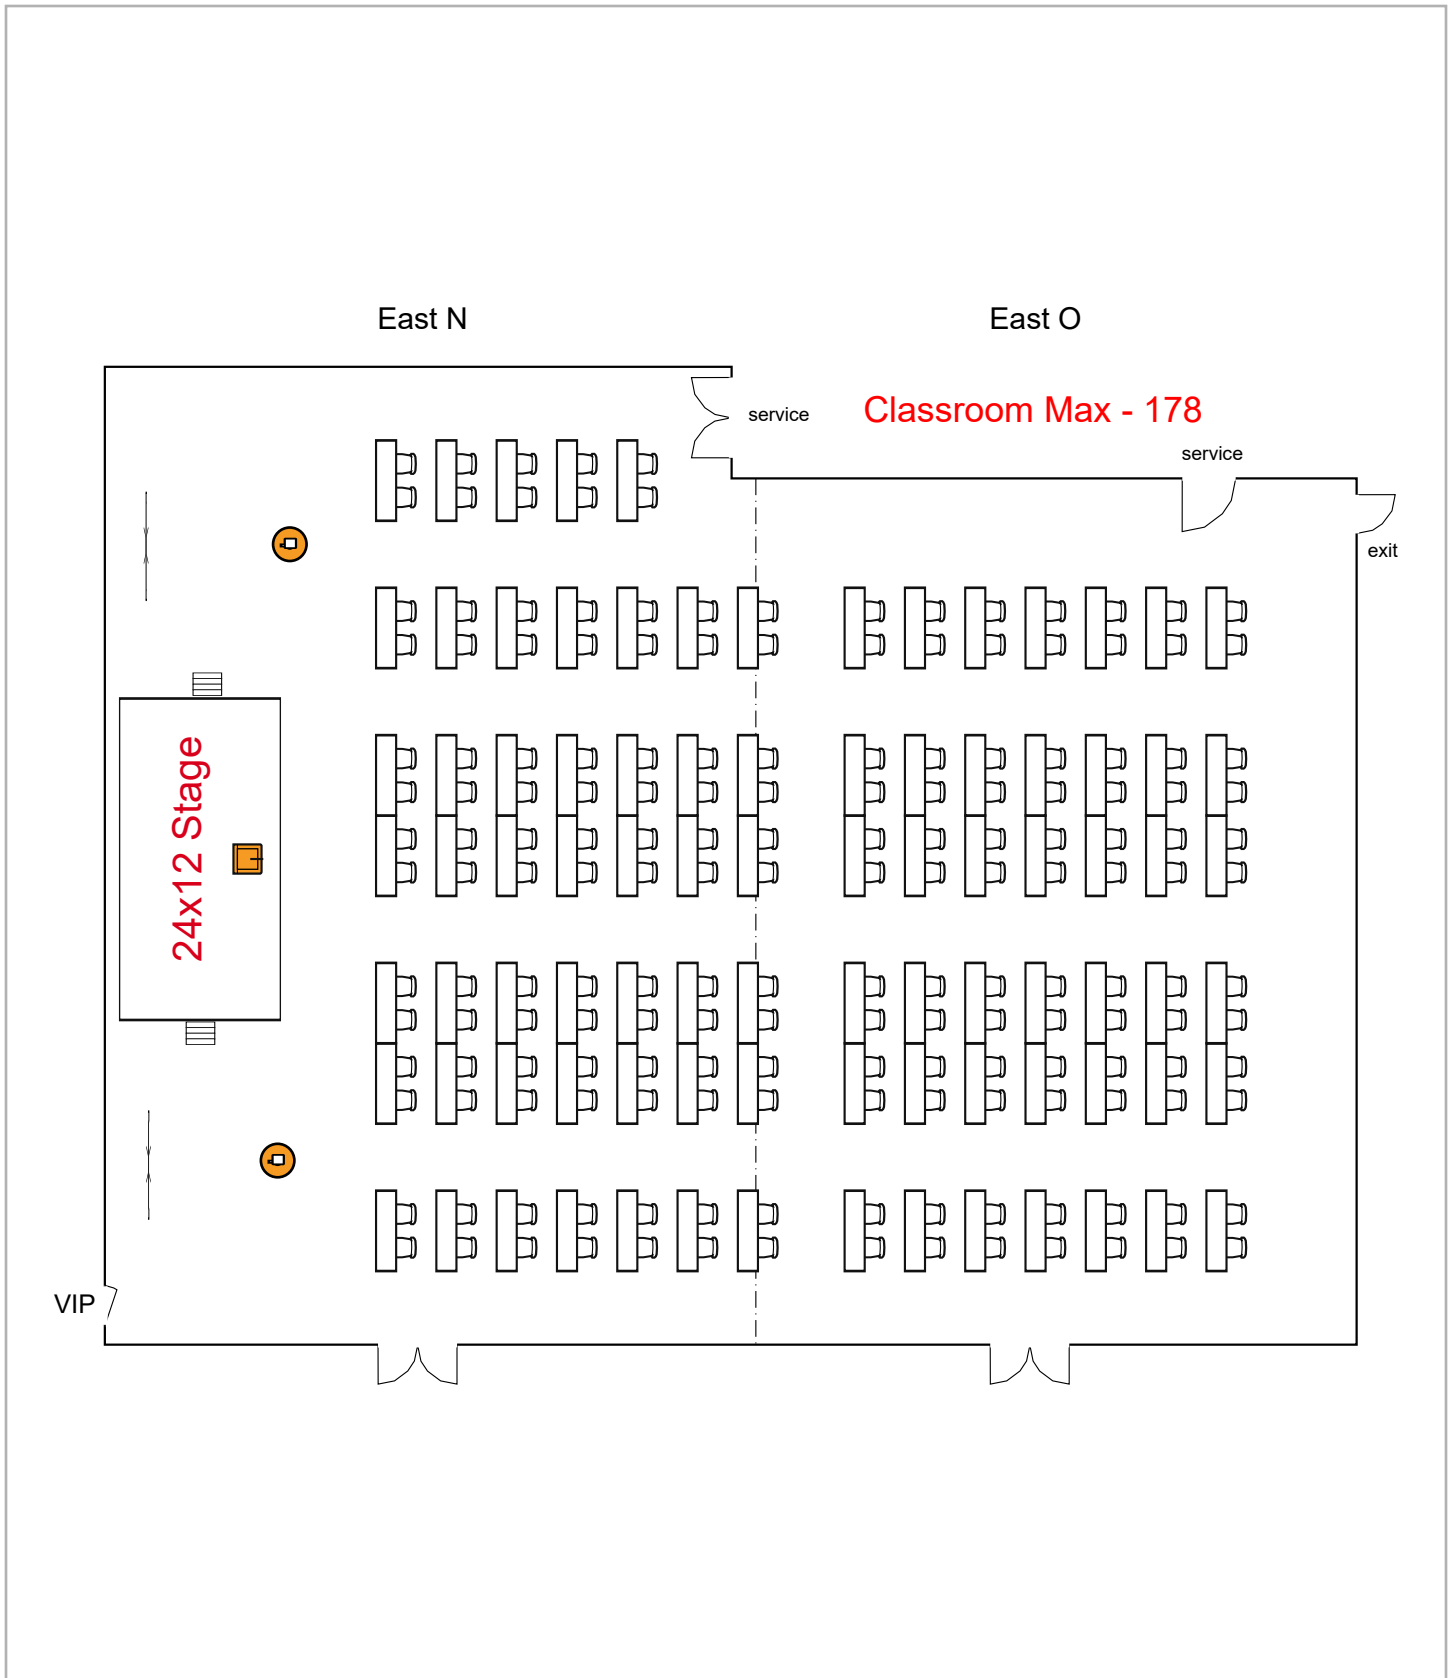

Room Plan Name: East D-L - Conference

Birmingham Jefferson Convention Complex 604 seats 0 tables  
0 booths

Room Plan Name: East D-L - Theatre

Birmingham Jefferson Convention Com... 204 seats 102 tables  
0 booths

Room Plan Name: East D-L - Classroom

Birmingham Jefferson Convention Comp... 228 seats 57 tables  
0 booths

Room Plan Name: East D-L - U Shape

Birmingham Jefferson Convention Comp... 400 seats 50 tables  
0 booths

Room Plan Name: East D-L - Banquet

Birmingham Jefferson Convention Complex 495 seats 2 tables  
0 booths

Room Plan Name: East N-O - Theatre

Birmingham Jefferson Convention Comp... 178 seats 91 tables  
0 booths