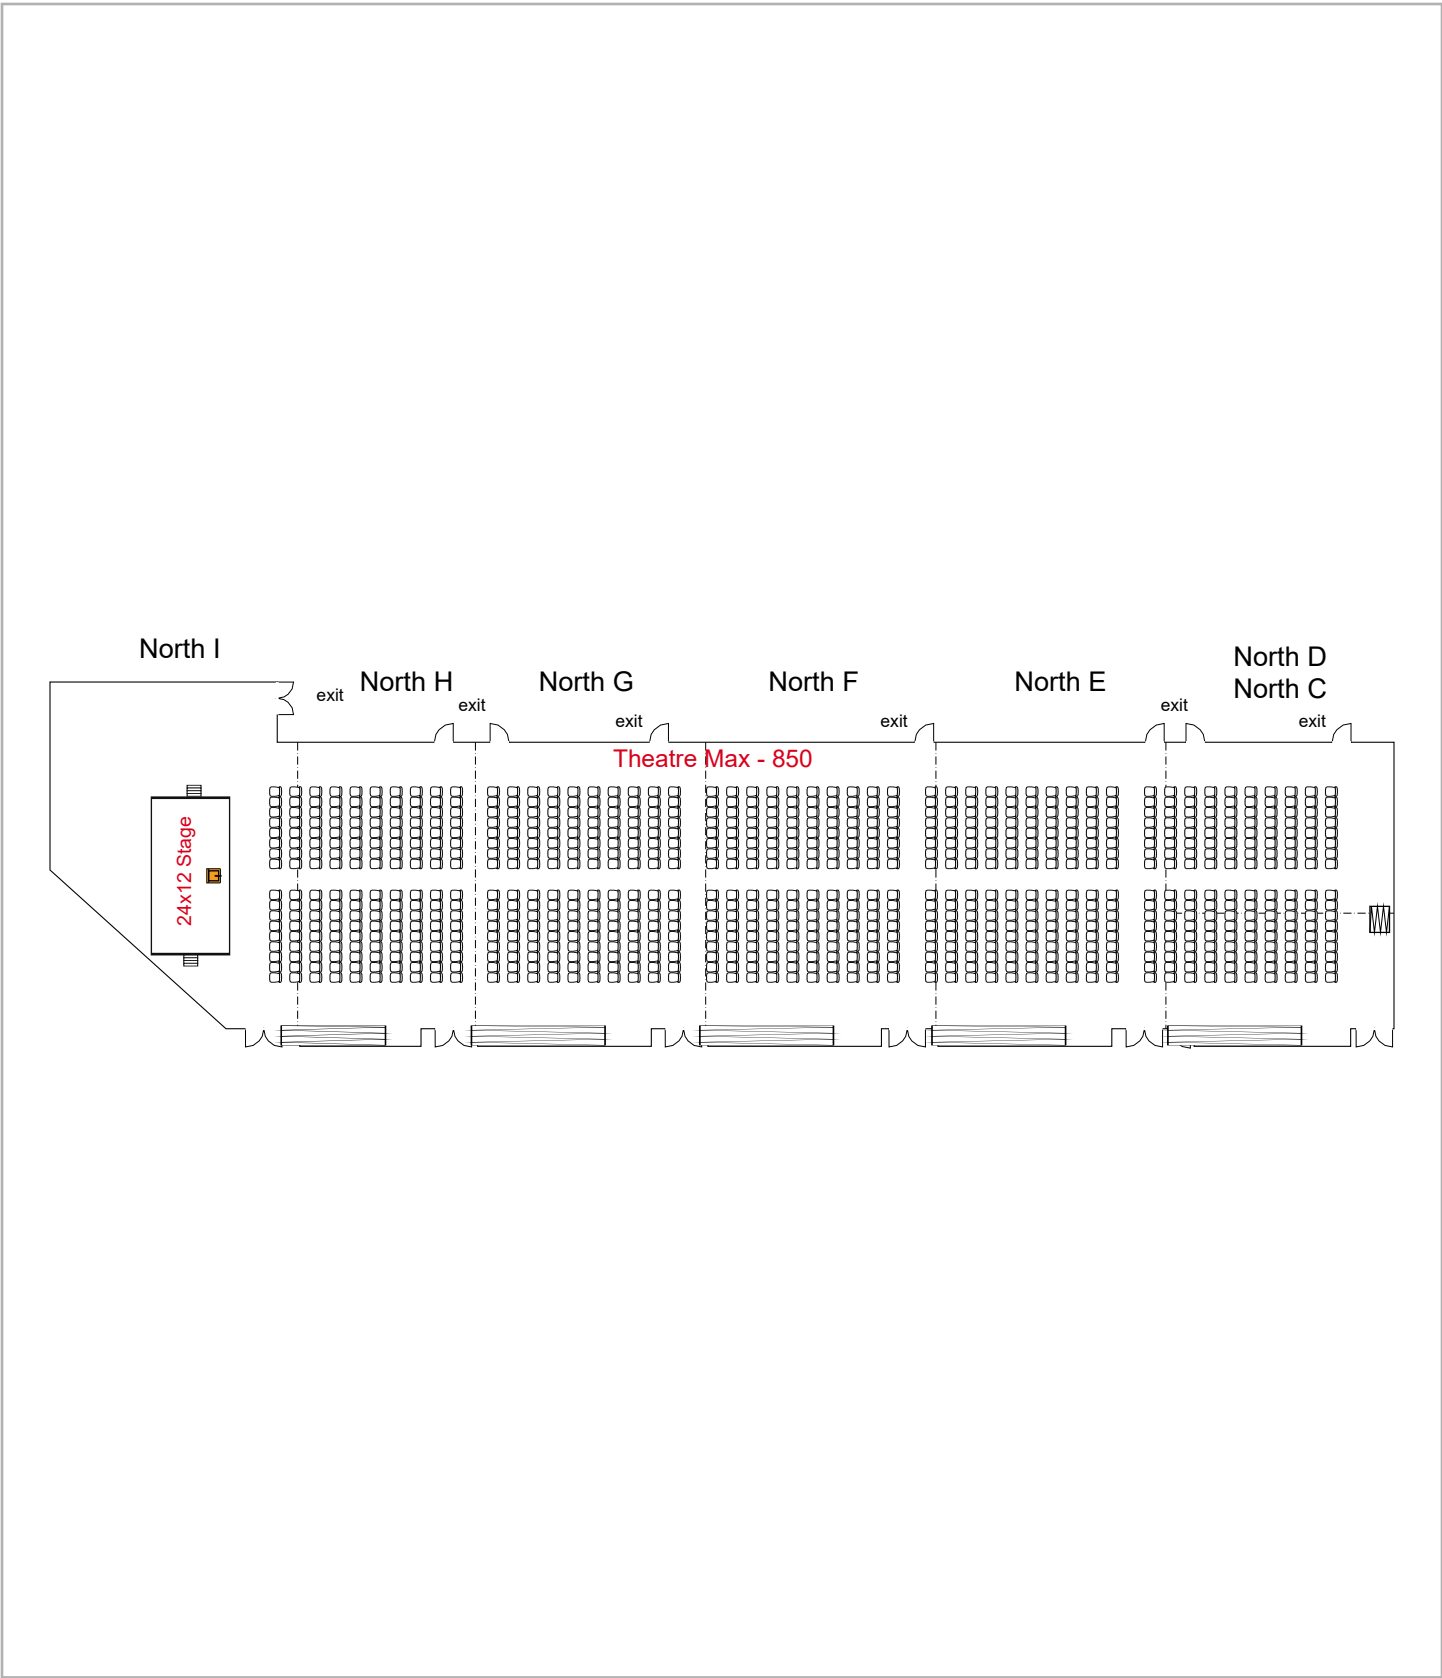

Room Plan Name: North C-D - Conference

Birmingham Jefferson Convention Complex 140 seats 0 tables  
0 booths

Room Plan Name: North C-D - Theatre

Birmingham Jefferson Convention Complex 56 seats 28 tables  
0 booths

Room Plan Name: North C-D - Classroom

Birmingham Jefferson Convention Complex 30 seats 10 tables  
0 booths

Room Plan Name: North C-D - U-Shape

Birmingham Jefferson Convention Complex 80 seats 10 tables  
0 booths

Room Plan Name: North C-D - Banquet

Birmingham Jefferson Convention Complex 850 seats 0 tables  
0 booths

Room Plan Name: North C-I - Theatre

Birmingham Jefferson Convention Com... 232 seats 116 tables  
0 booths