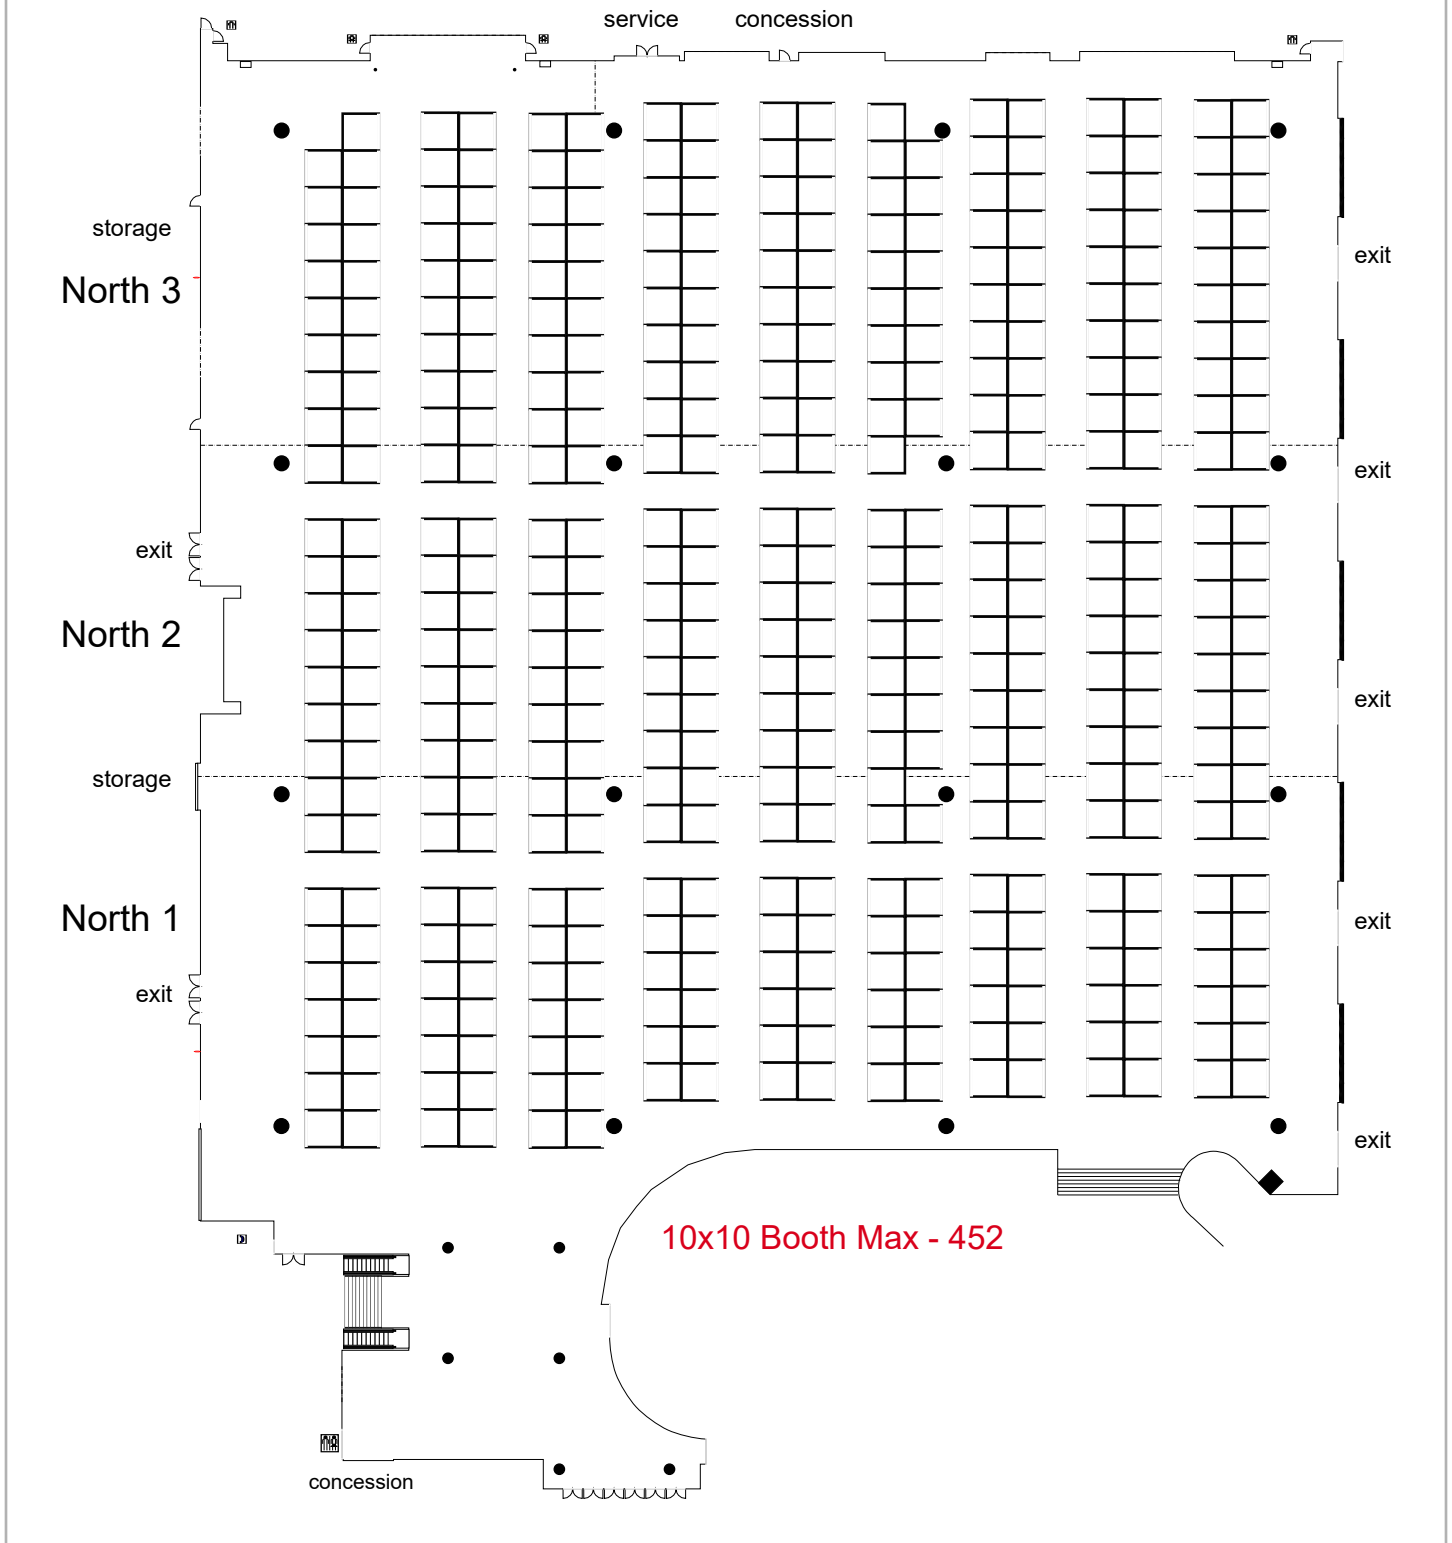

North Exhibition Hall

Birmingham Jefferson Convention Complex

0 seats 0 tables
452 booths

Room Plan Name: North Hall - Booths