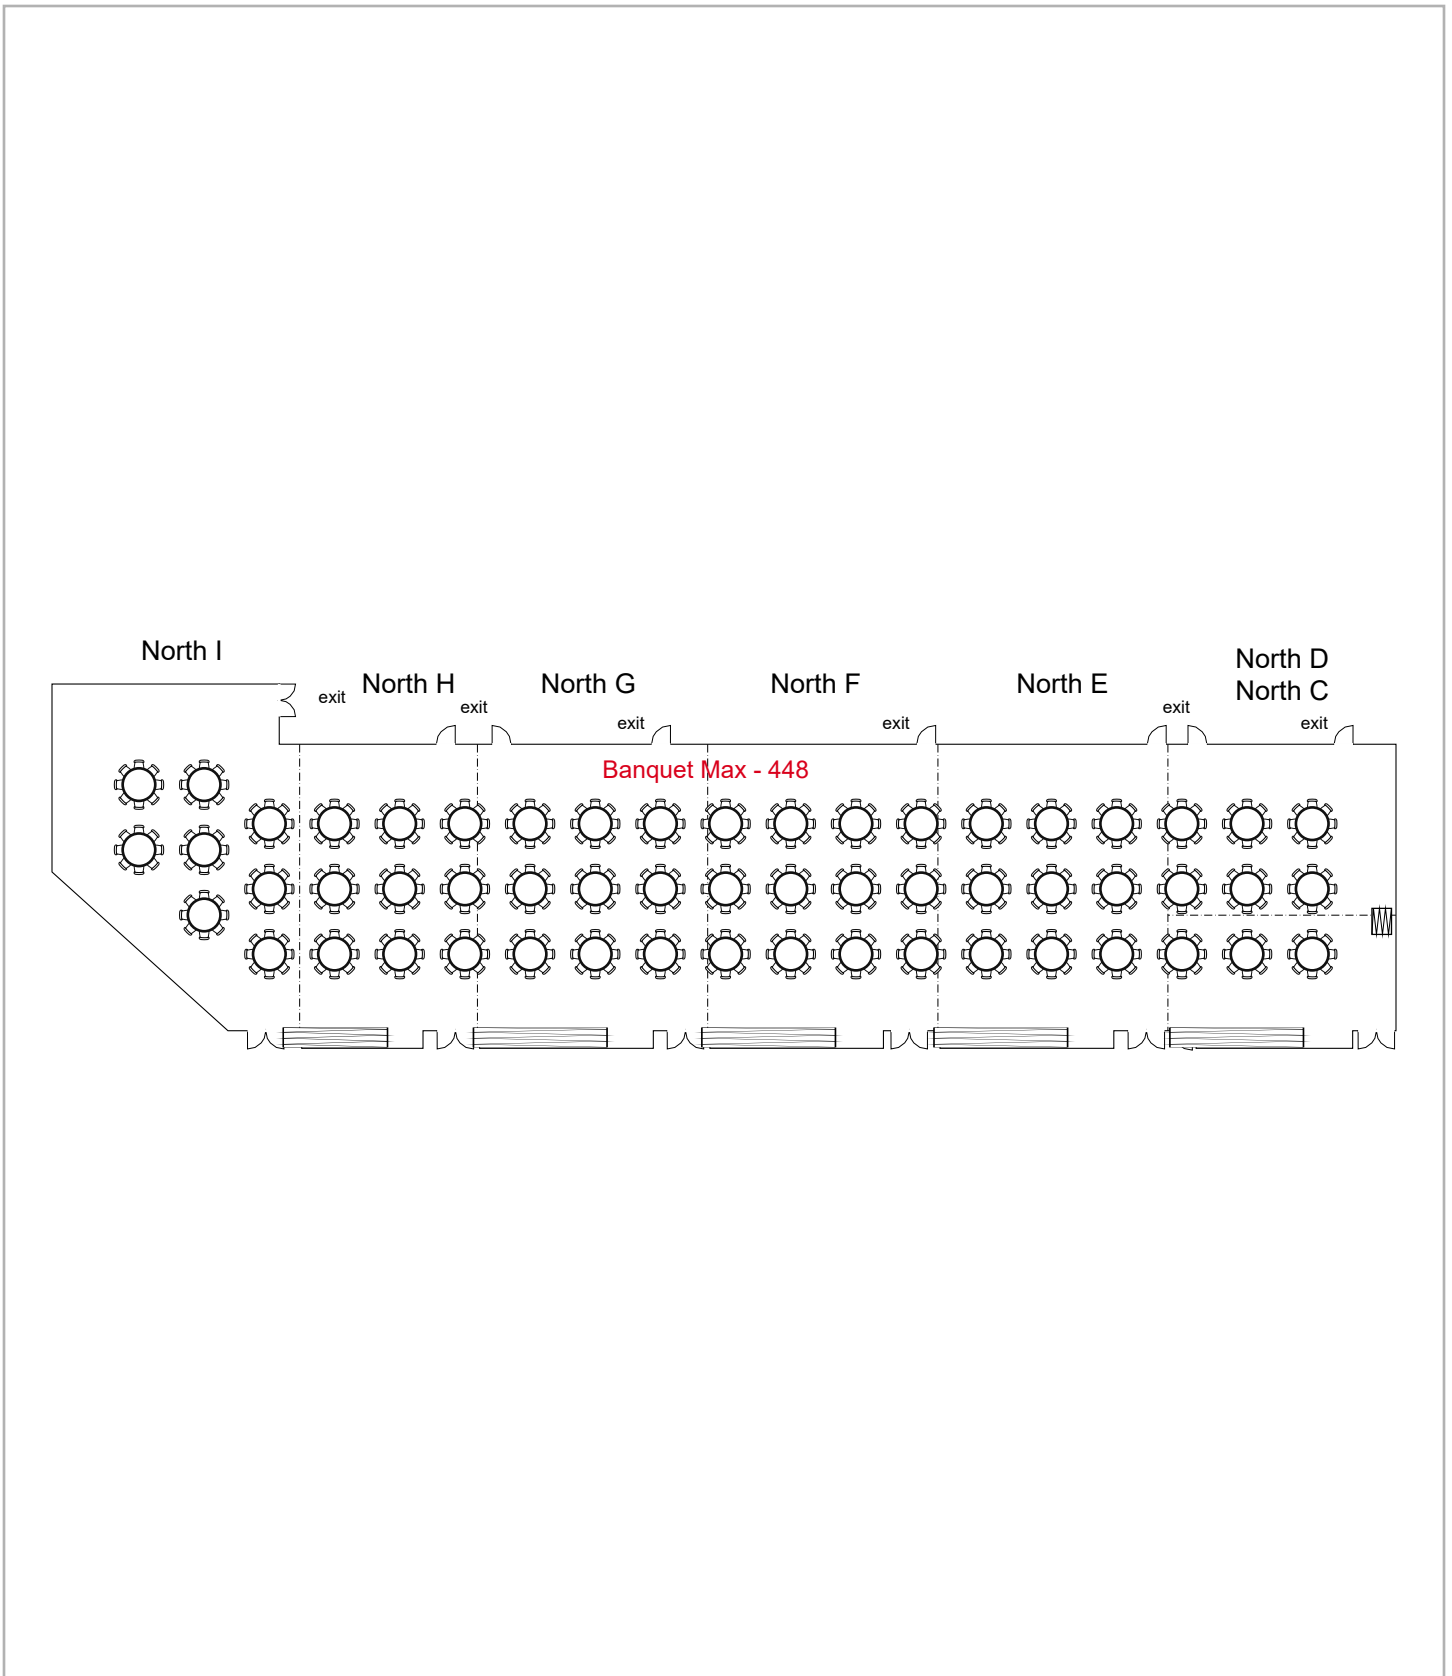

Birmingham Jefferson Convention Comp... 448 seats 56 tables
0 booths

Room Plan Name: North C-I - Banquet