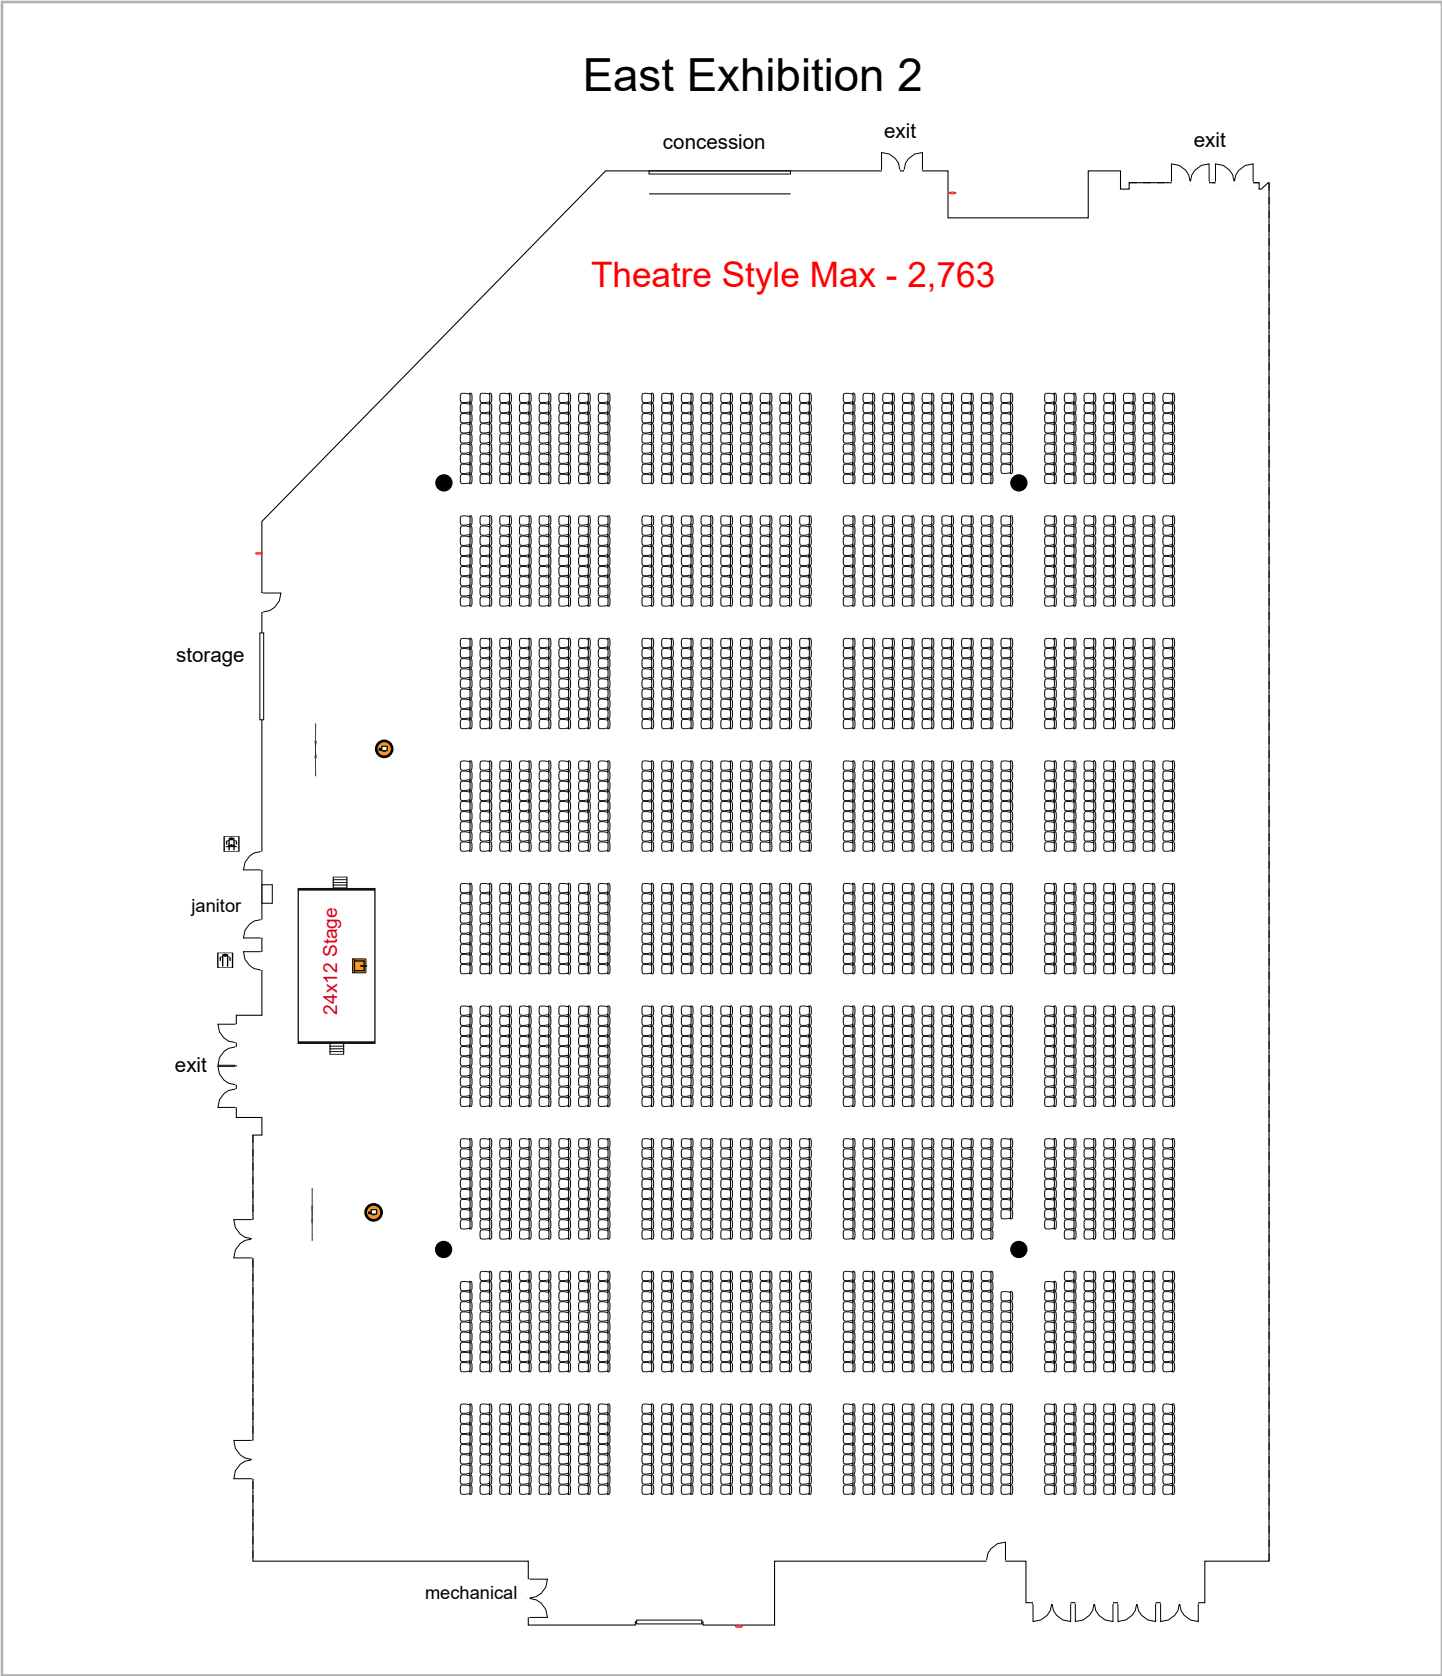

Birmingham Jefferson Convention Complex

0 seats 0 tables  
379 booths

Room Plan Name: East Halls 2-3 - Booths

Birmingham Jefferson Convention Comp... 1301 seats 2 tables  
0 booths

Room Plan Name: East Hall 1 - Theatre

Birmingham Jefferson Convention Com... 610 seats 307 tables  
0 booths

Room Plan Name: East Hall 1 - Classroom

Birmingham Jefferson Convention Com... 824 seats 105 tables  
0 booths

Room Plan Name: East Hall 1 - Banquet

Birmingham Jefferson Convention Complex

0 seats 0 tables  
85 booths

Room Plan Name: East Hall 1- Booths

# East Exhibition 2

Birmingham Jefferson Convention Comp... 2763 seats 2 tables  
0 booths

Room Plan Name: East Hall 2 - Theatre