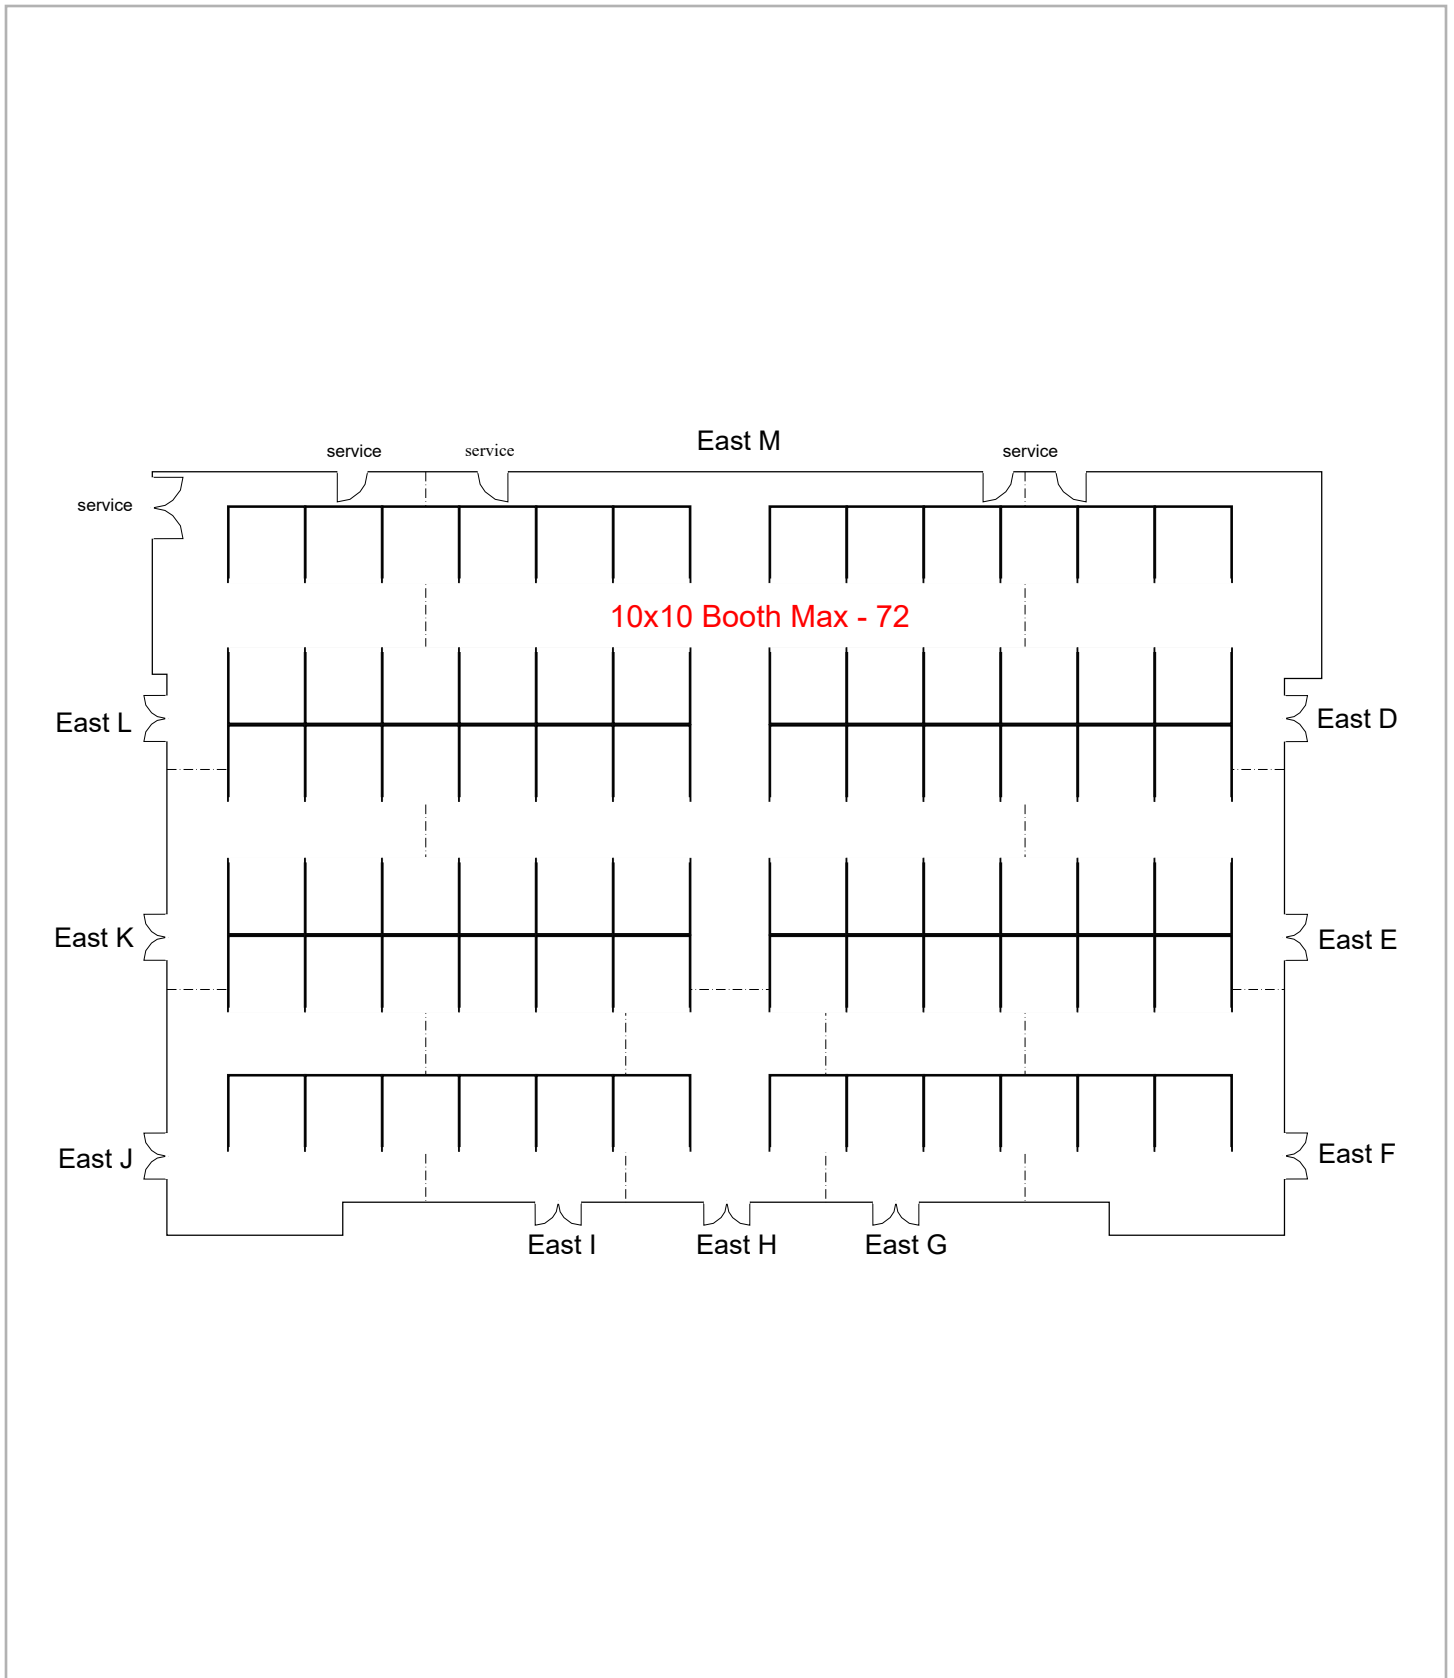

Room Plan Name: East D-M - Theatre

Birmingham Jefferson Convention Com... 374 seats 189 tables  
0 booths

Room Plan Name: East D-M - Classroom

Birmingham Jefferson Convention Comp... 624 seats 80 tables  
0 booths

Room Plan Name: East D-M - Banquet

Birmingham Jefferson Convention Complex

0 seats 0 tables  
72 booths

Room Plan Name: East D-M - Booths

Birmingham Jefferson Convention Comp... 156 seats 40 tables  
0 booths