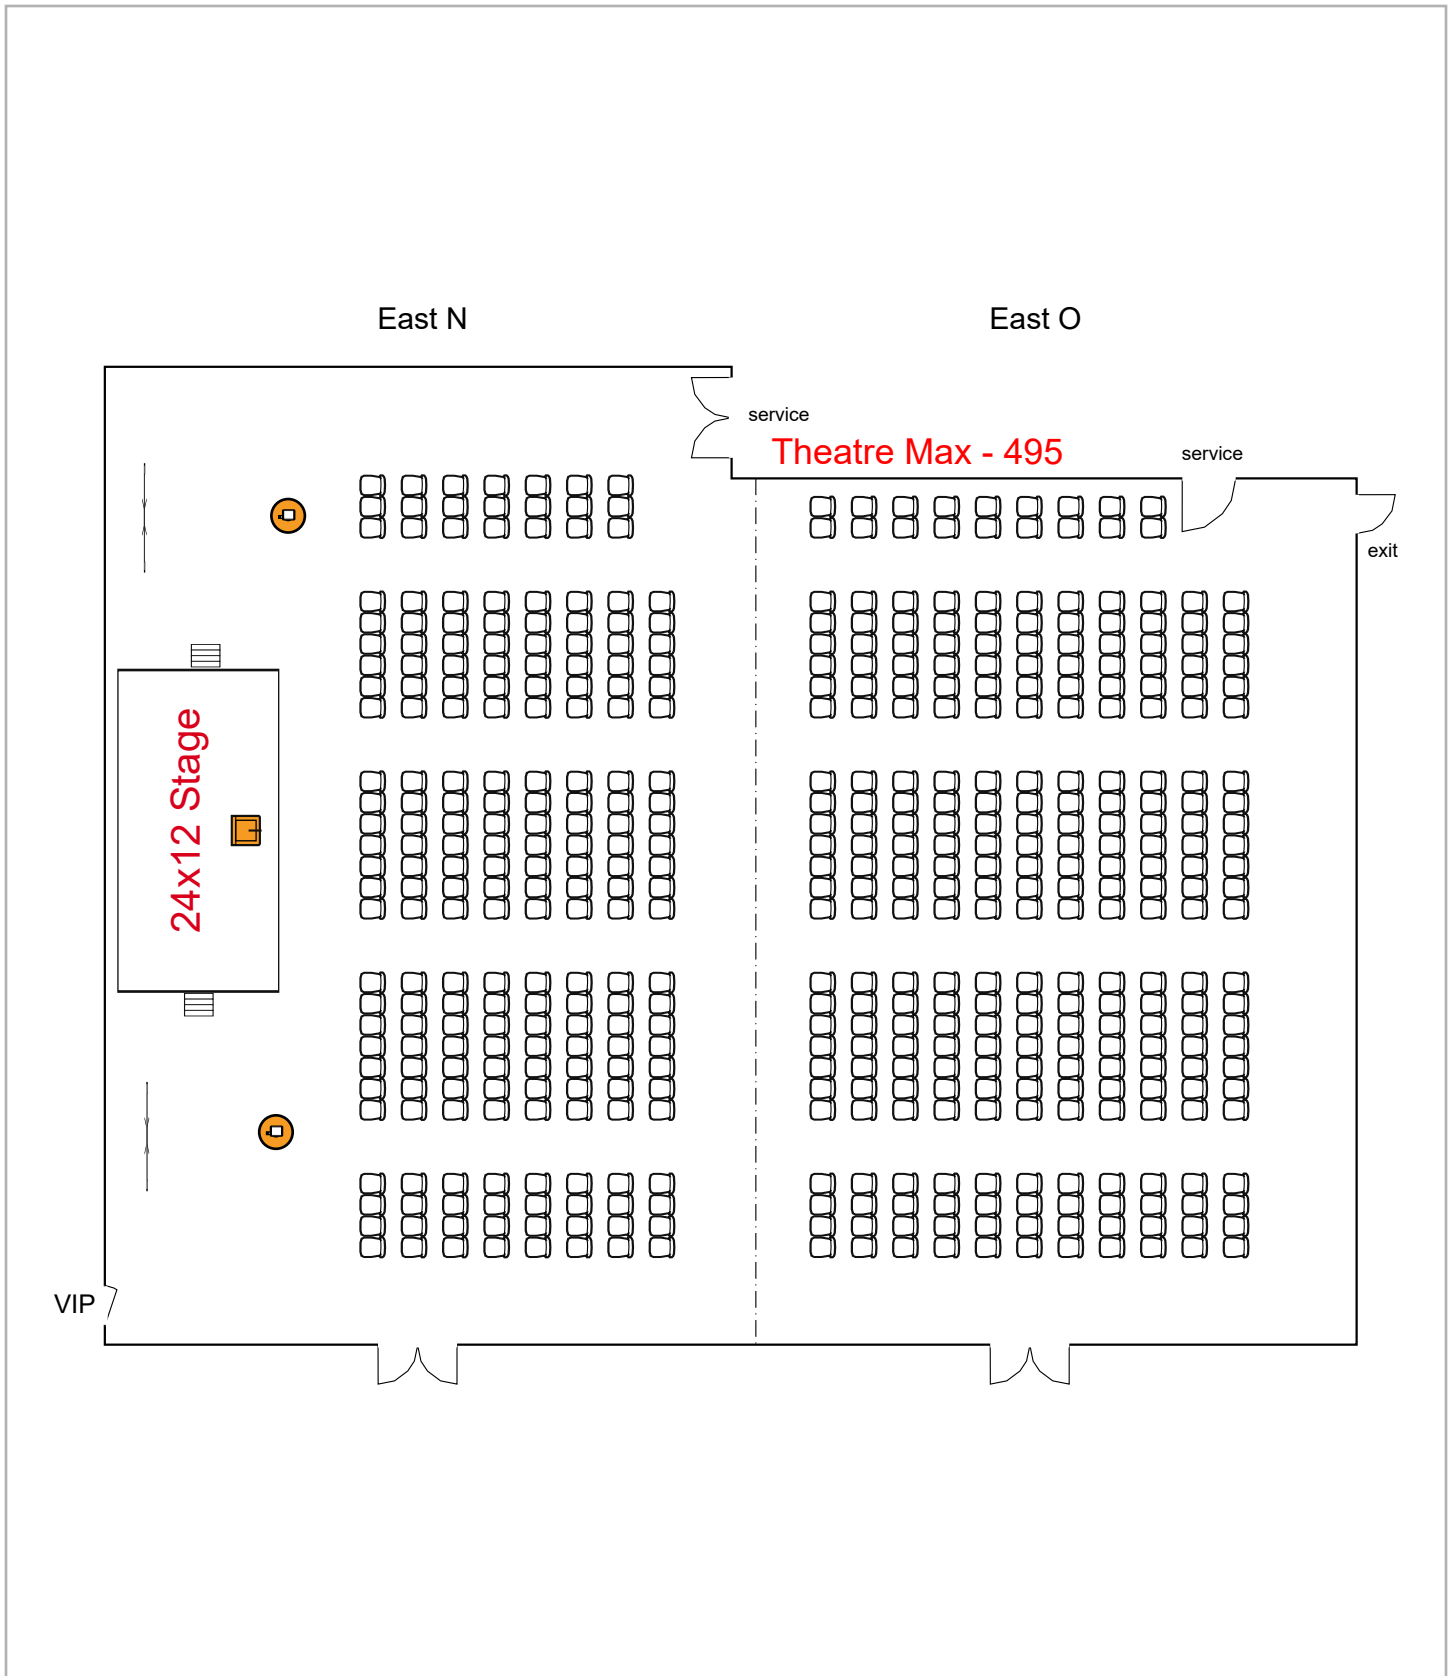

Room Plan Name: East D-L - Conference

Birmingham Jefferson Convention Complex 604 seats 0 tables  
0 booths

Room Plan Name: East D-L - Theatre

Birmingham Jefferson Convention Com... 204 seats 102 tables  
0 booths

Room Plan Name: East D-L - Classroom

Birmingham Jefferson Convention Comp... 228 seats 57 tables  
0 booths

Room Plan Name: East D-L - U Shape

Birmingham Jefferson Convention Comp... 400 seats 50 tables  
0 booths

Room Plan Name: East D-L - Banquet

Birmingham Jefferson Convention Complex 495 seats 2 tables  
0 booths

Room Plan Name: East N-O - Theatre

Birmingham Jefferson Convention Comp... 178 seats 91 tables  
0 booths