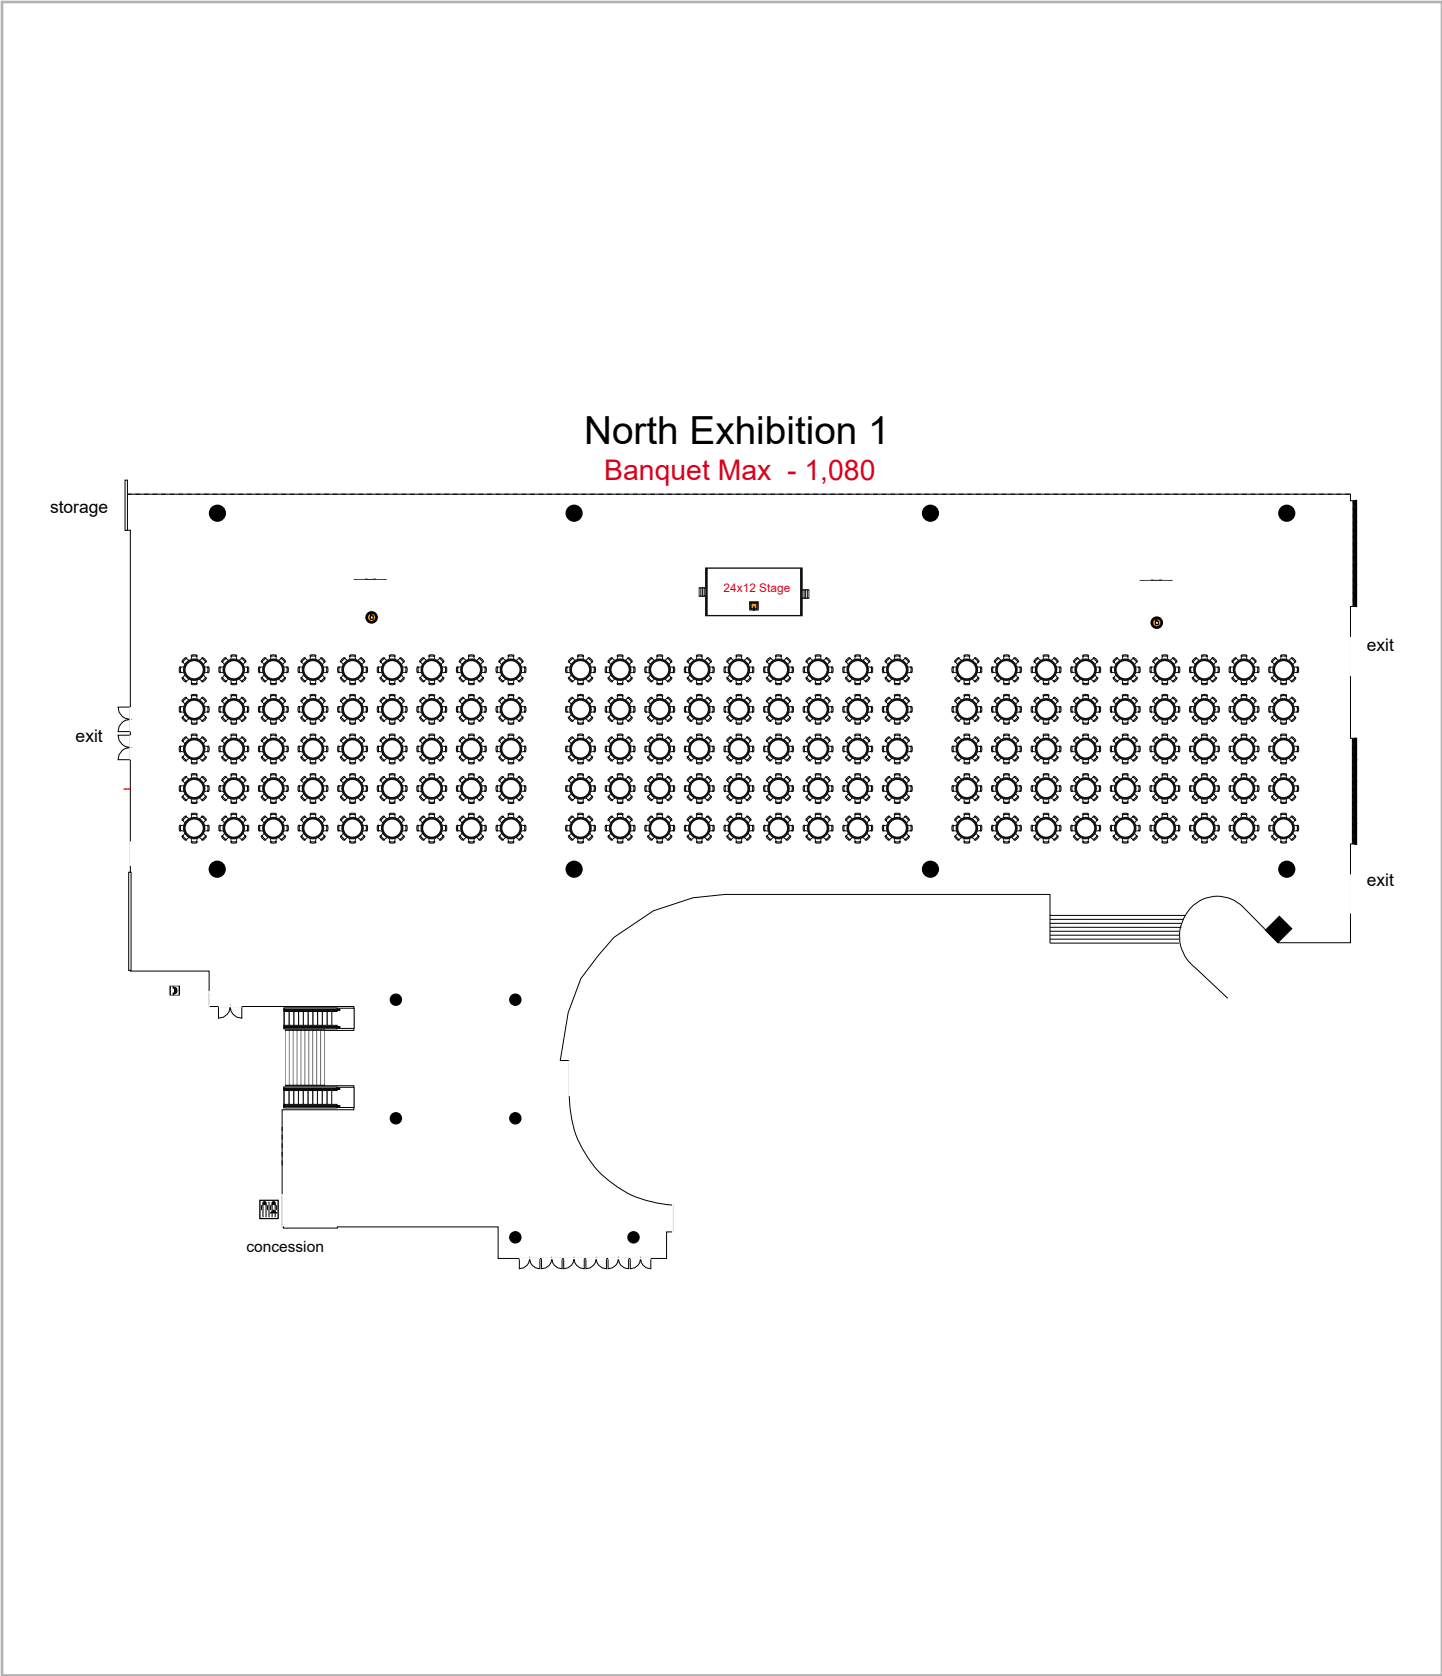

# North Exhibition Hall

Birmingham Jefferson Convention Co... 3338 seats 1671 tables  
0 booths

Room Plan Name: North Hall - Classroom

# North Exhibition Hall

Birmingham Jefferson Convention Complex

0 seats 0 tables  
452 booths

Room Plan Name: North Hall - Booths

North Exhibition 1  
Theatre Max - 2,520

Birmingham Jefferson Convention Comp... 2520 seats 2 tables  
0 booths

Room Plan Name: North Hall 1 - Theatre

North Exhibition 1  
Classroom Max - 836

Birmingham Jefferson Convention Com... 836 seats 420 tables  
0 booths

Room Plan Name: North Hall 1 - Classroom

Birmingham Jefferson Convention Co... 1080 seats 137 tables  
0 booths