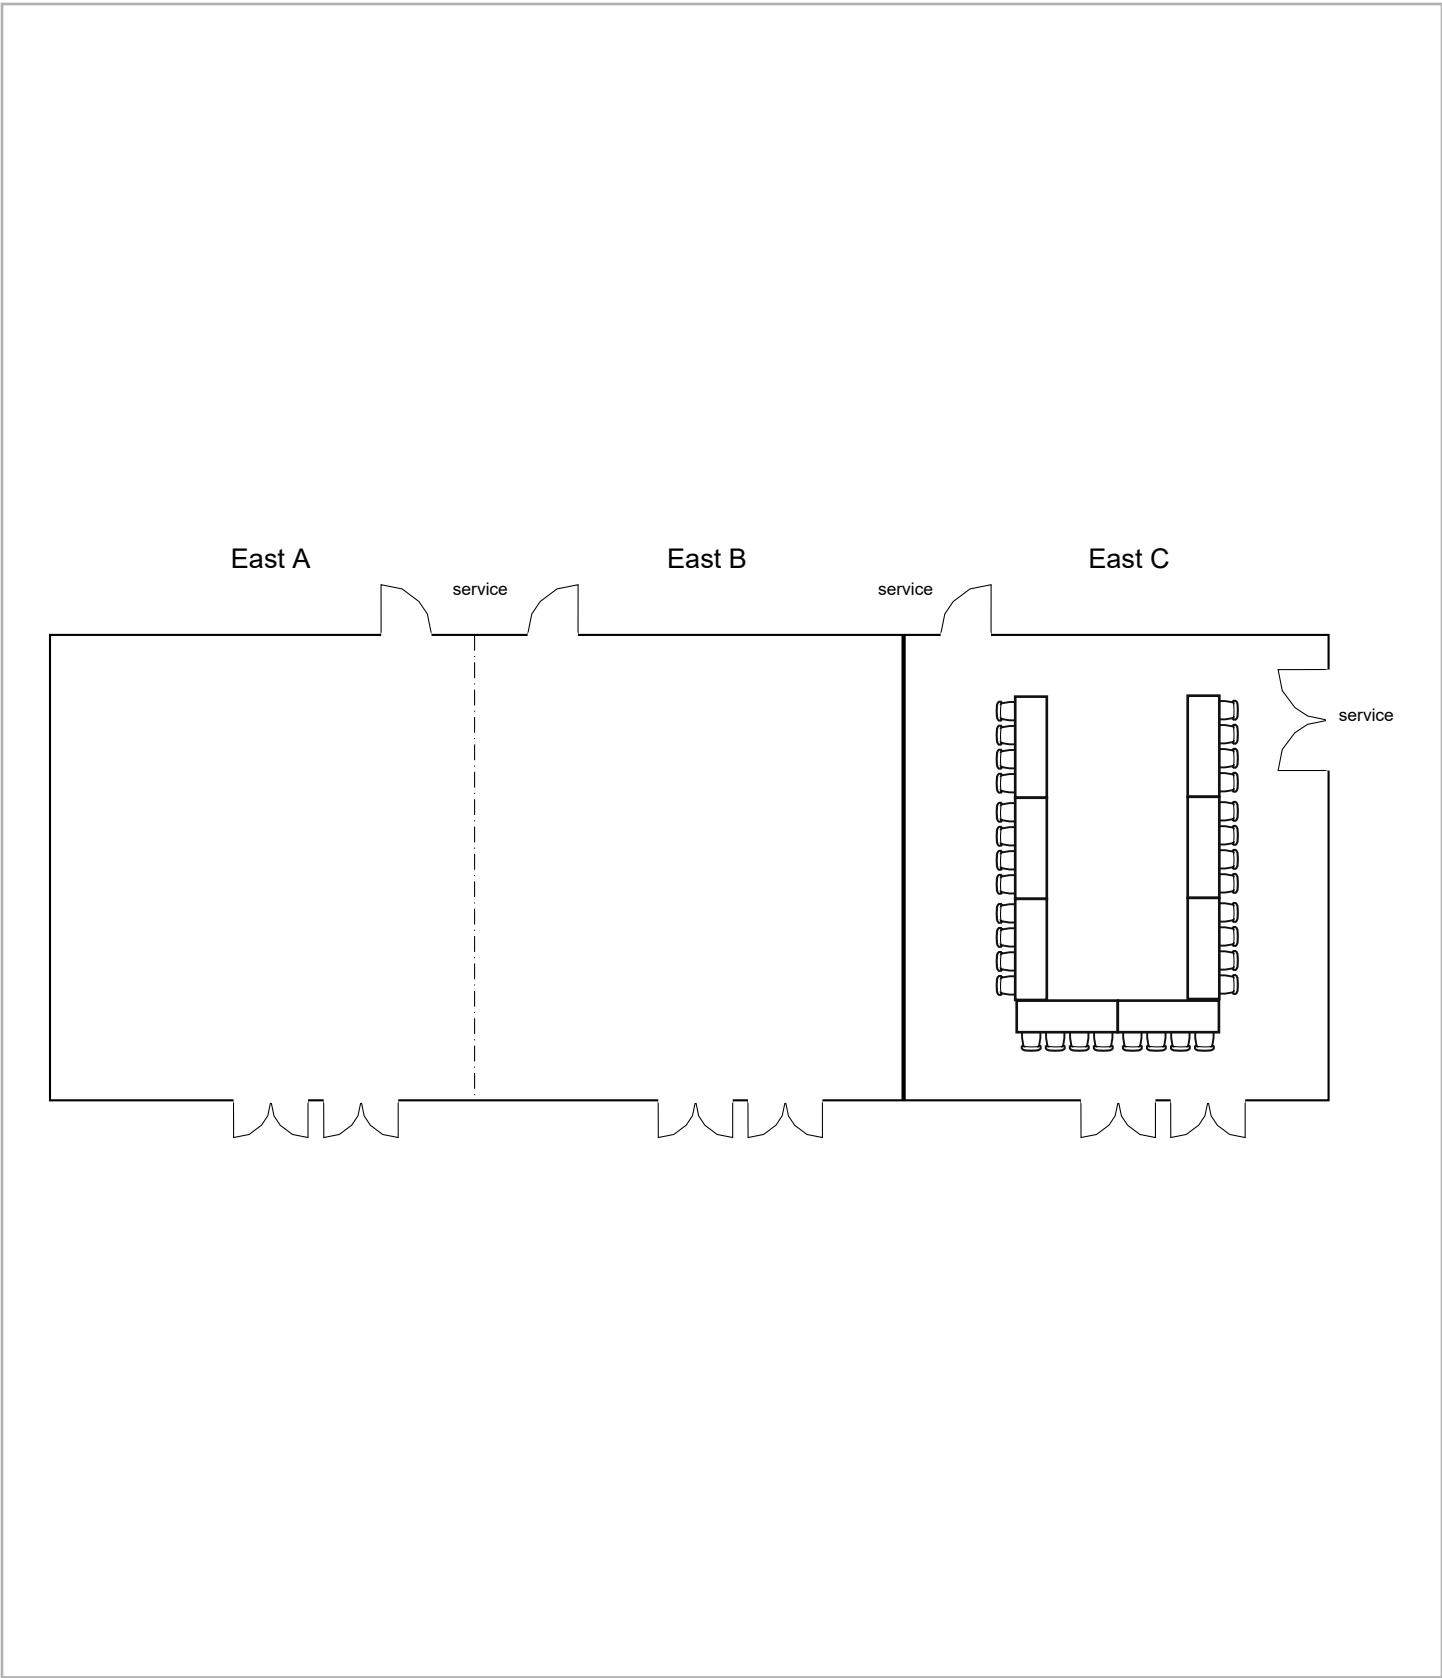

Birmingham Jefferson Convention Comp... 112 seats 14 tables  
0 booths

Room Plan Name: EMAC - Banquet

Birmingham Jefferson Convention Complex

0 seats 0 tables  
29 booths

Room Plan Name: East A-C - Booths

Birmingham Jefferson Convention Comp... 206 seats 26 tables  
0 booths

Room Plan Name: EMAC

Birmingham Jefferson Convention Complex

32 seats 8 tables  
0 booths

Room Plan Name: East AC - U-Shape

Birmingham Jefferson Convention Comp... 1407 seats 2 tables  
0 booths