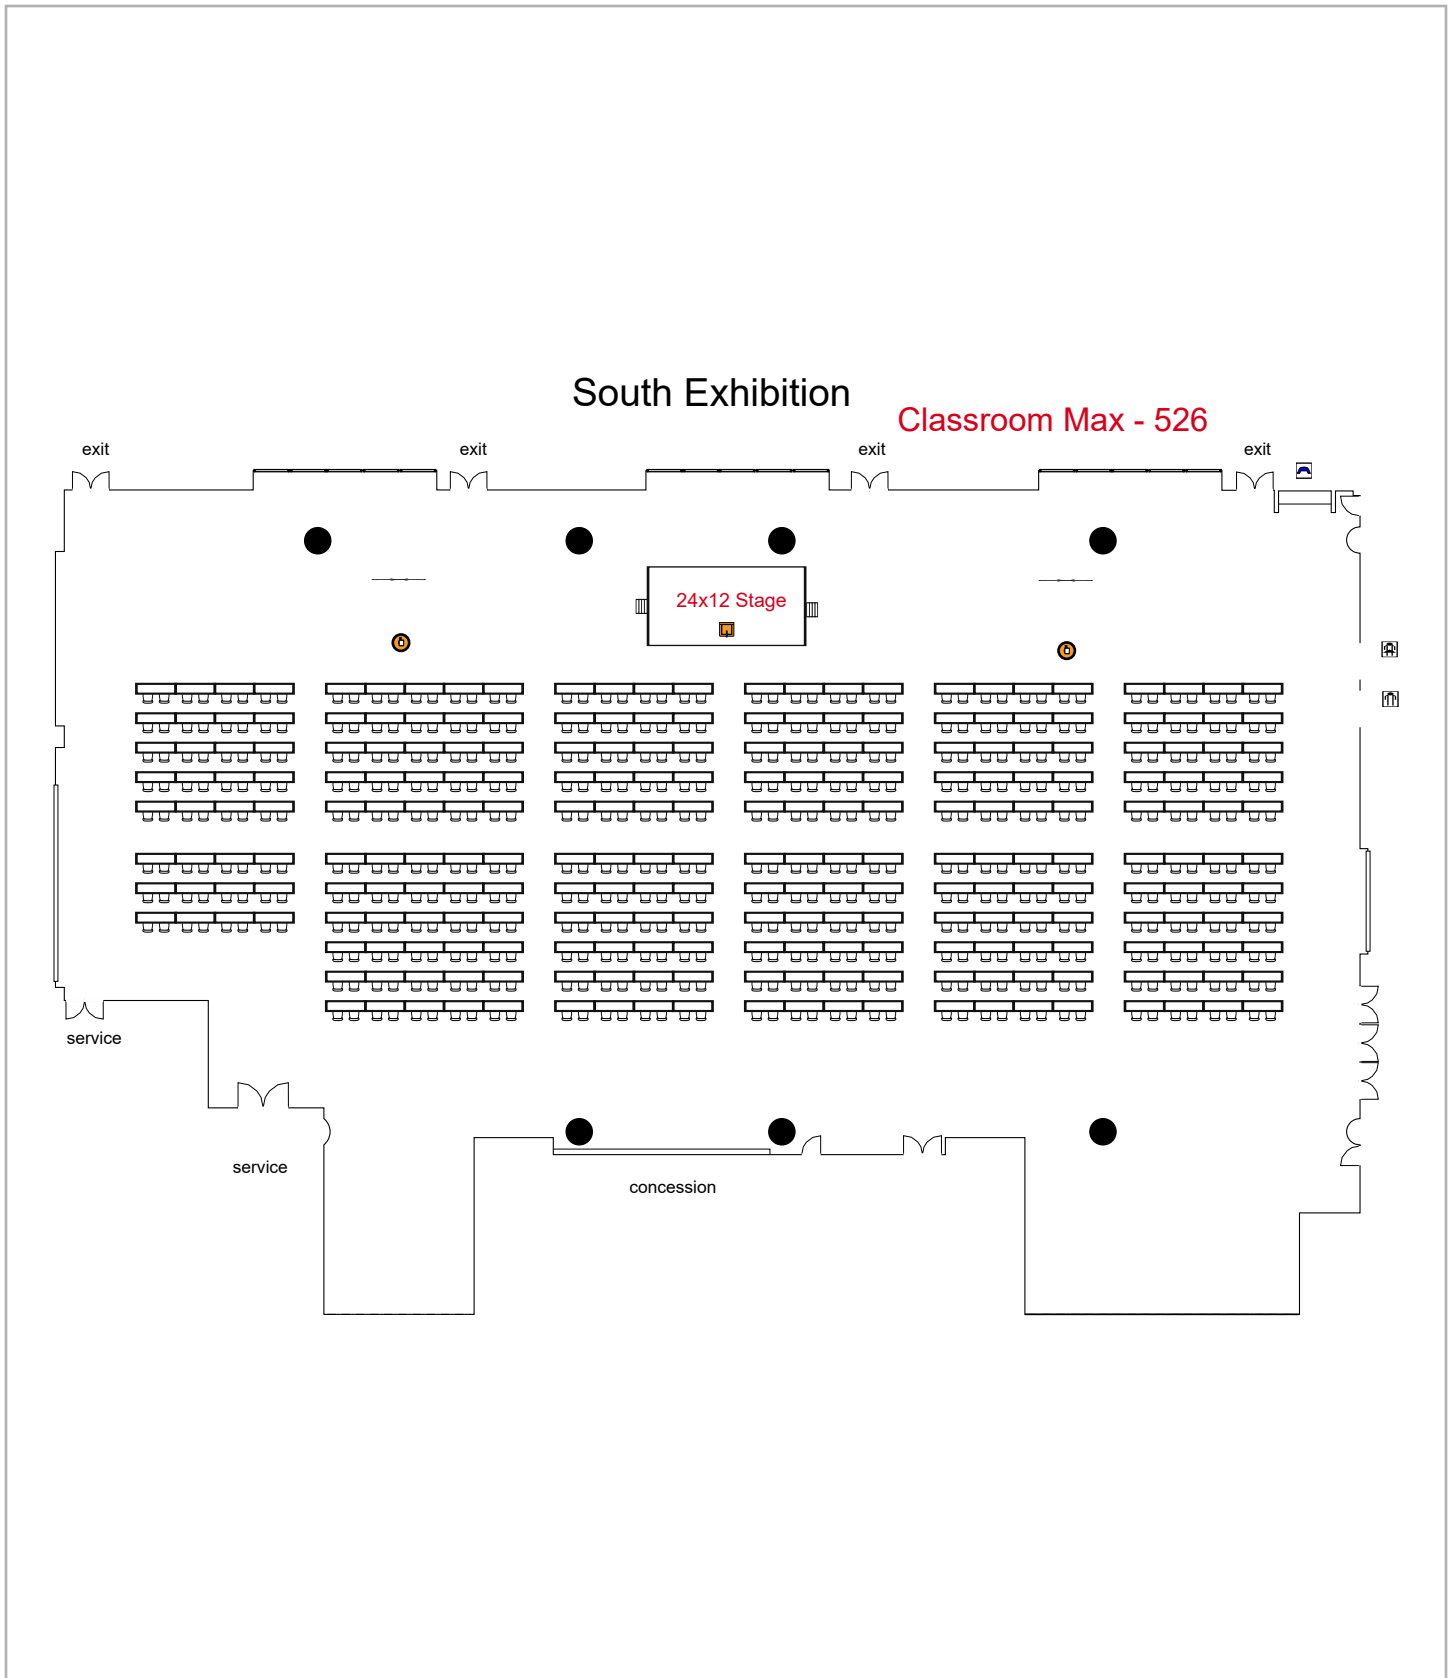

Room Plan Name: North CI - Classroom

Birmingham Jefferson Convention Comp... 153 seats 51 tables  
0 booths

Room Plan Name: North CI - U-Shape

Birmingham Jefferson Convention Comp... 384 seats 48 tables  
0 booths

Room Plan Name: North CI - Banquet

**South**

**Hall**

Birmingham Jefferson Convention Comp... 1532 seats 2 tables  
0 booths

Room Plan Name: South Hall - Theatre

Birmingham Jefferson Convention Com... 526 seats 265 tables  
0 booths

Room Plan Name: South Hall - Classroom

Birmingham Jefferson Convention Comp... 768 seats 98 tables  
0 booths

Room Plan Name: South Hall - Banquet

Birmingham Jefferson Convention Complex

0 seats 0 tables  
69 booths