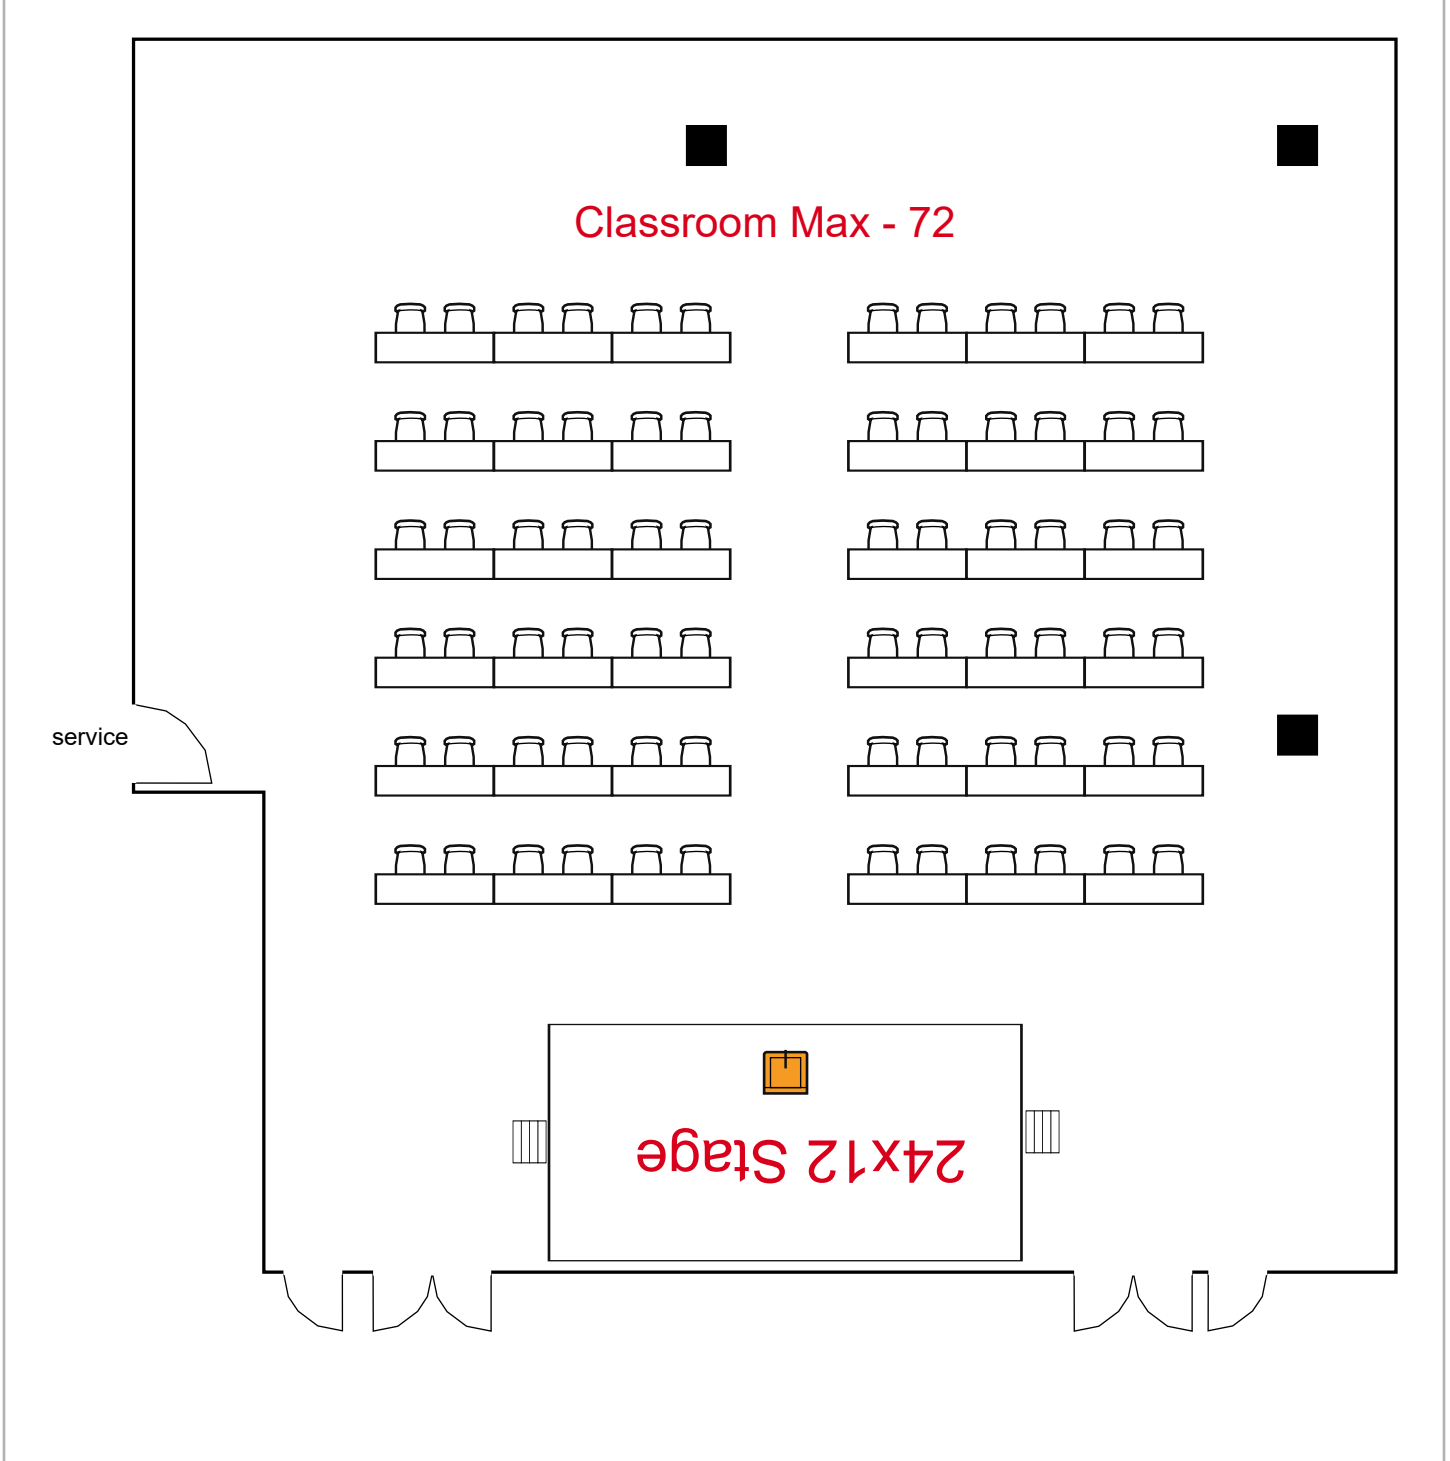

# North A

Conference Max - 40

service

Birmingham Jefferson Convention Complex 40 seats 12 tables  
0 booths

Room Plan Name: North A - Conference

# North A

Theatre Max - 253

service

24x12 Stage

Birmingham Jefferson Convention Complex 253 seats 0 tables  
0 booths

Room Plan Name: North A - Theatre

# North A

Birmingham Jefferson Convention Complex 72 seats 36 tables  
0 booths

Room Plan Name: North A - Classroom

North B

service

**Banquet Max - 48**

Birmingham Jefferson Convention Complex

48 seats 6 tables  
0 booths