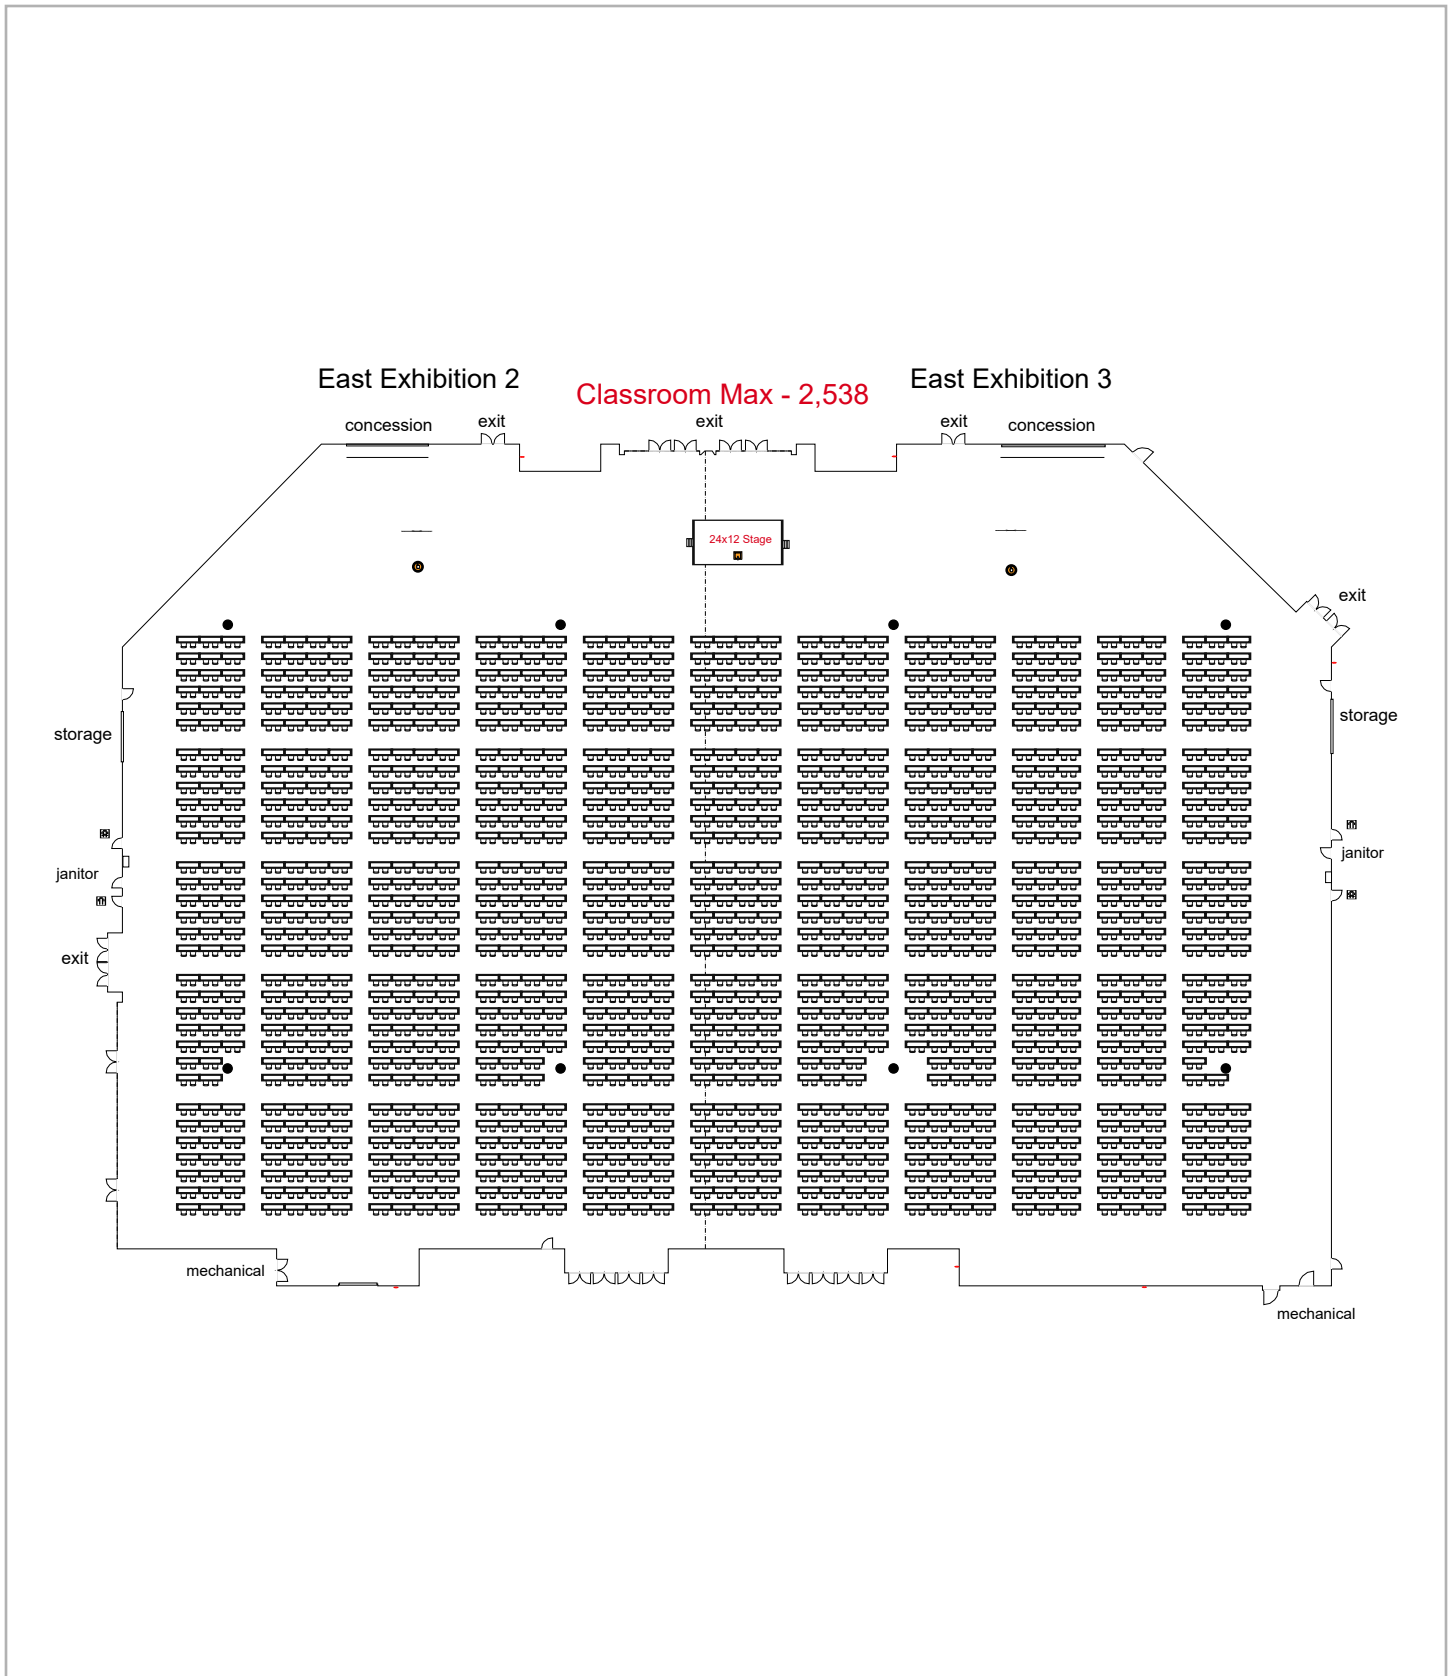

**East**

**Halls**

Birmingham Jefferson Convention Complex

0 seats 0 tables  
473 booths

Room Plan Name: East Halls - Booths

Birmingham Jefferson Convention Comp... 5710 seats 2 tables  
0 booths

Room Plan Name: East Hall 2-3 - Theatre

Birmingham Jefferson Convention Co... 2538 seats 1271 tables  
0 booths

Room Plan Name: East Hall 2-3 - Classroom

Birmingham Jefferson Convention Co... 2992 seats 376 tables  
0 booths

Room Plan Name: East Halls 2-3 - Banquet

Birmingham Jefferson Convention Complex

0 seats 0 tables  
379 booths

Room Plan Name: East Halls 2-3 - Booths

Birmingham Jefferson Convention Comp... 1301 seats 2 tables  
0 booths

Room Plan Name: East Hall 1 - Theatre