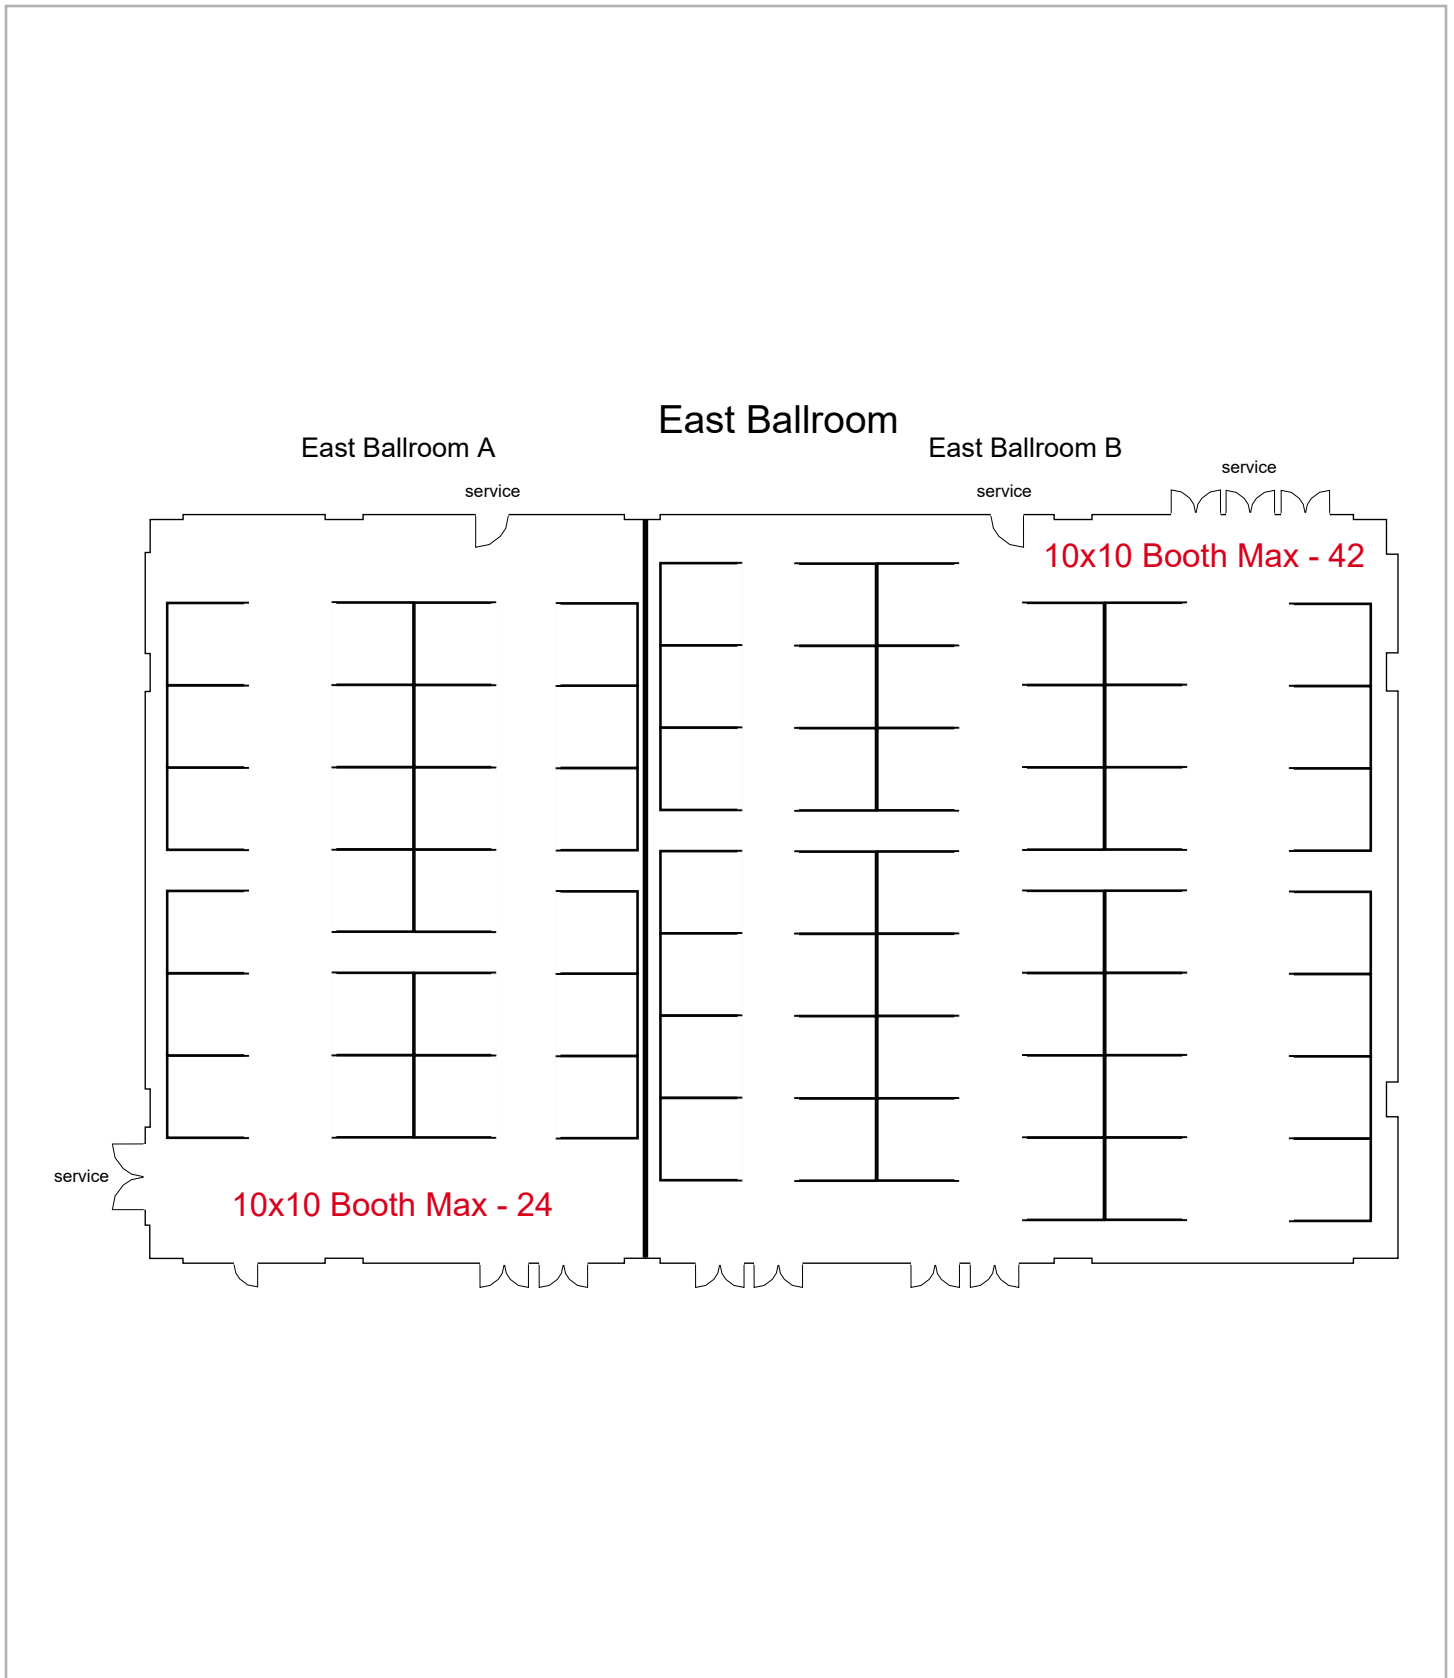

Birmingham Jefferson Convention Comp... 624 seats 80 tables  
0 booths

Room Plan Name: Ballroom - Banquet

Birmingham Jefferson Convention Complex

0 seats 0 tables  
69 booths

Room Plan Name: Ballroom - Booths

Birmingham Jefferson Convention Comp... 1116 seats 4 tables  
0 booths

Room Plan Name: Ballroom AB - Theater

Birmingham Jefferson Convention Com... 300 seats 154 tables  
0 booths

Room Plan Name: Ballroom AB - Classroom

Birmingham Jefferson Convention Comp... 528 seats 70 tables  
0 booths

Room Plan Name: Ballroom AB - Rounds

Birmingham Jefferson Convention Complex

0 seats 0 tables  
66 booths

Room Plan Name: Ballroom AB - Booths

Birmingham Jefferson Convention Complex 360 seats 0 tables  
0 booths

Room Plan Name: EMAC - Theater

Birmingham Jefferson Convention Comp... 180 seats 60 tables  
0 booths

Room Plan Name: EMAC - Classroom