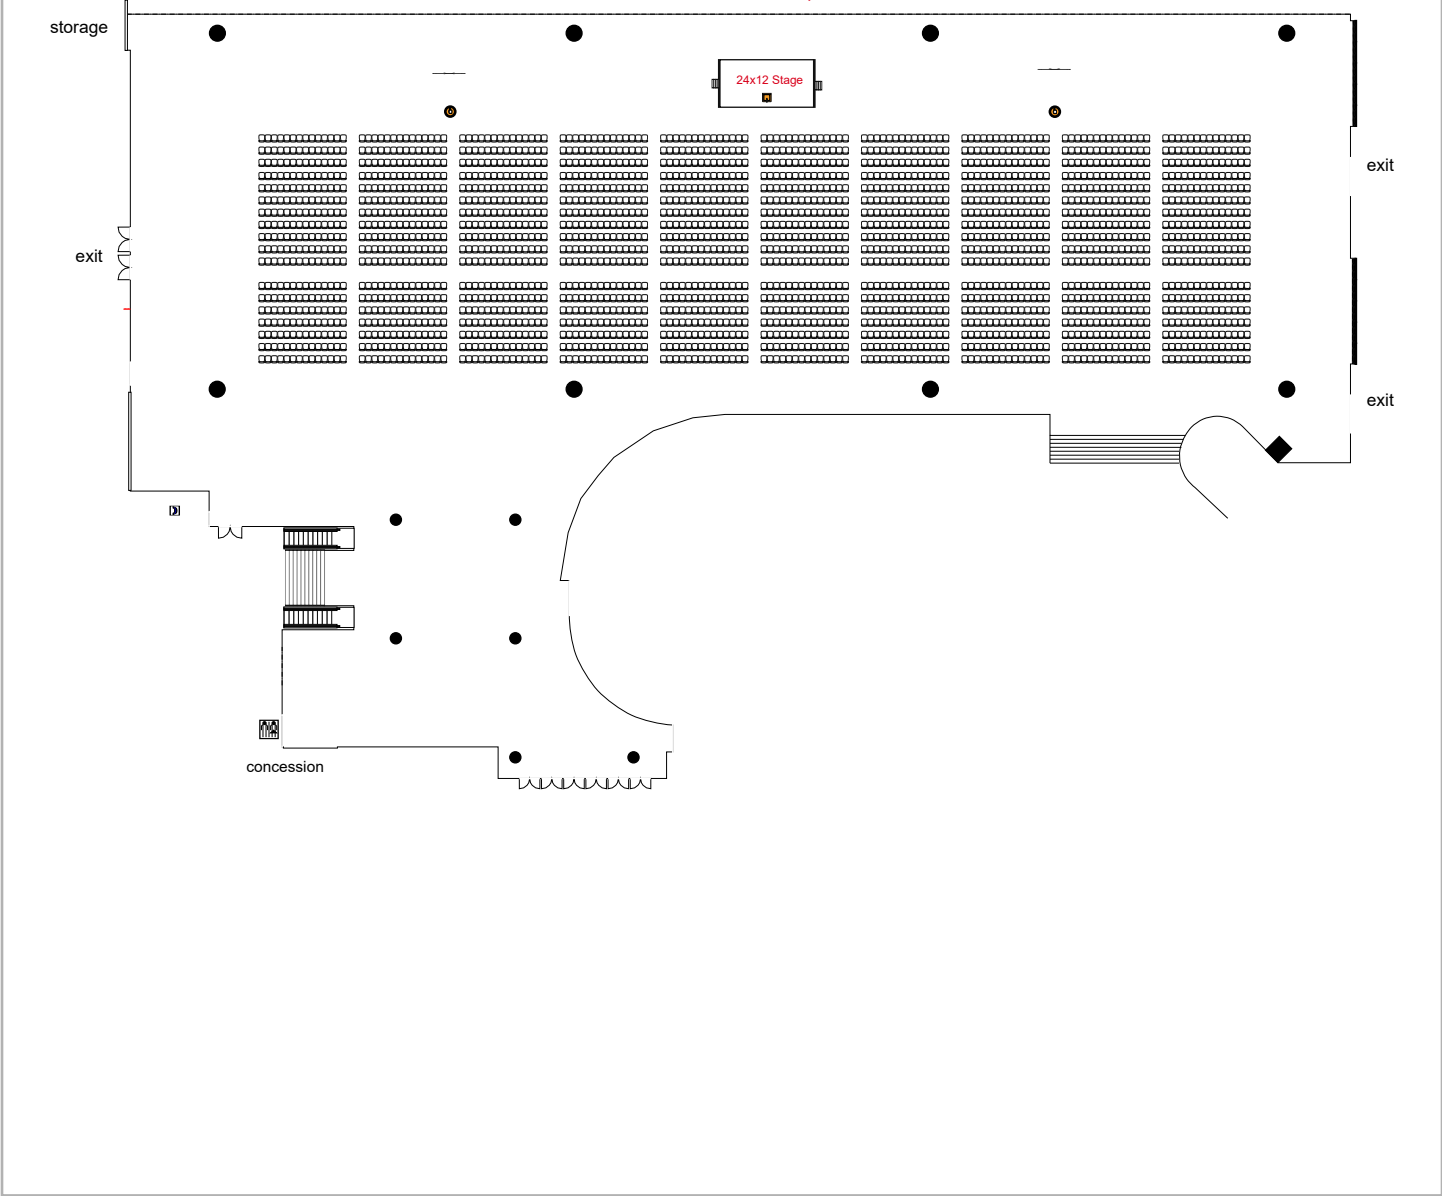

# North Exhibition Hall

Birmingham Jefferson Convention Co... 3338 seats 1671 tables  
0 booths

Room Plan Name: North Hall - Classroom

# North Exhibition Hall

Birmingham Jefferson Convention Complex

0 seats 0 tables  
452 booths

Room Plan Name: North Hall - Booths

North Exhibition 1  
Theatre Max - 2,520

Birmingham Jefferson Convention Comp... 2520 seats 2 tables  
0 booths

Room Plan Name: North Hall 1 - Theatre

North Exhibition 1  
Classroom Max - 836

Birmingham Jefferson Convention Com... 836 seats 420 tables  
0 booths

Room Plan Name: North Hall 1 - Classroom

Birmingham Jefferson Convention Co... 1080 seats 137 tables  
0 booths