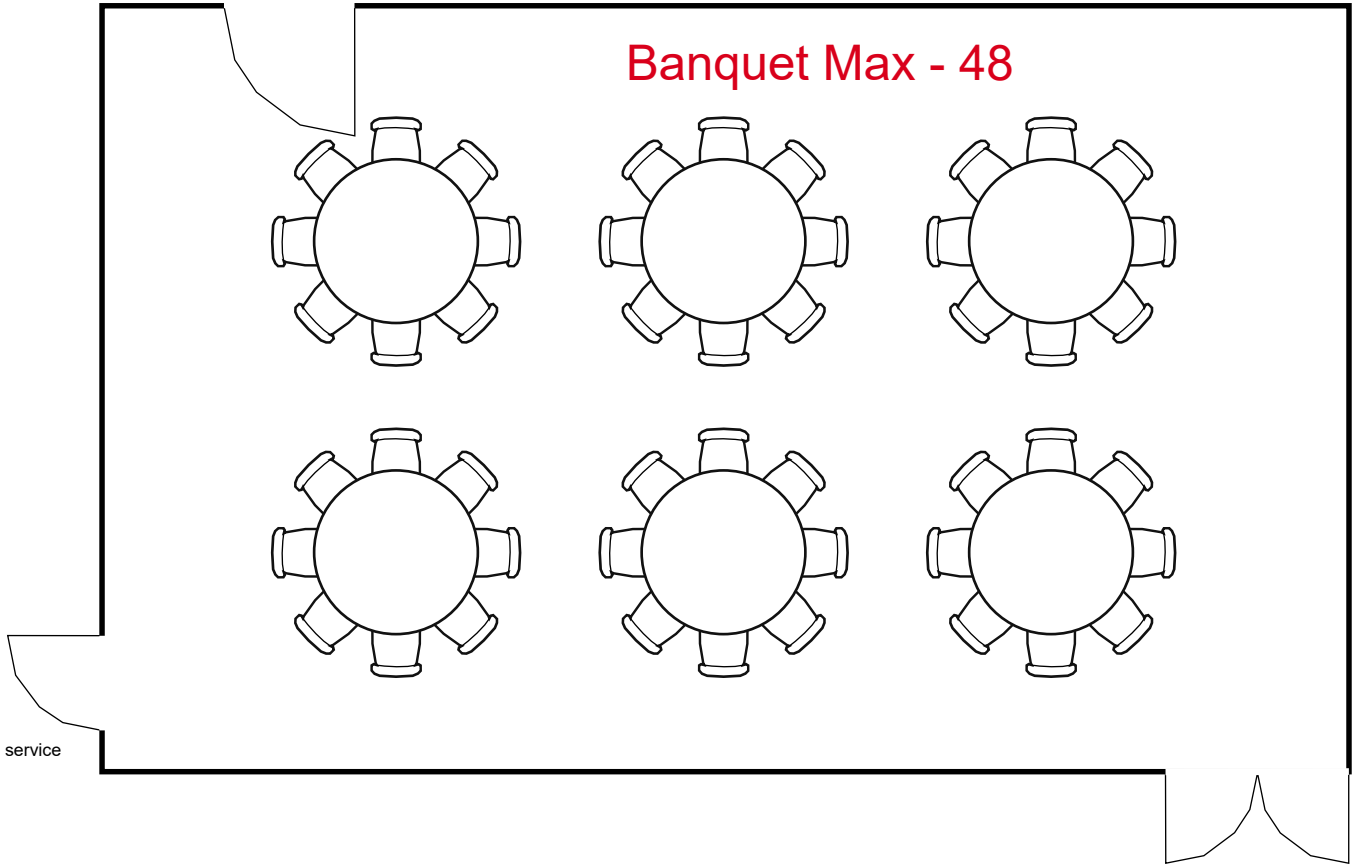

# North A

Birmingham Jefferson Convention Complex 72 seats 36 tables  
0 booths

Room Plan Name: North A - Classroom

North B

service

**Banquet Max - 48**

Birmingham Jefferson Convention Complex

48 seats 6 tables  
0 booths