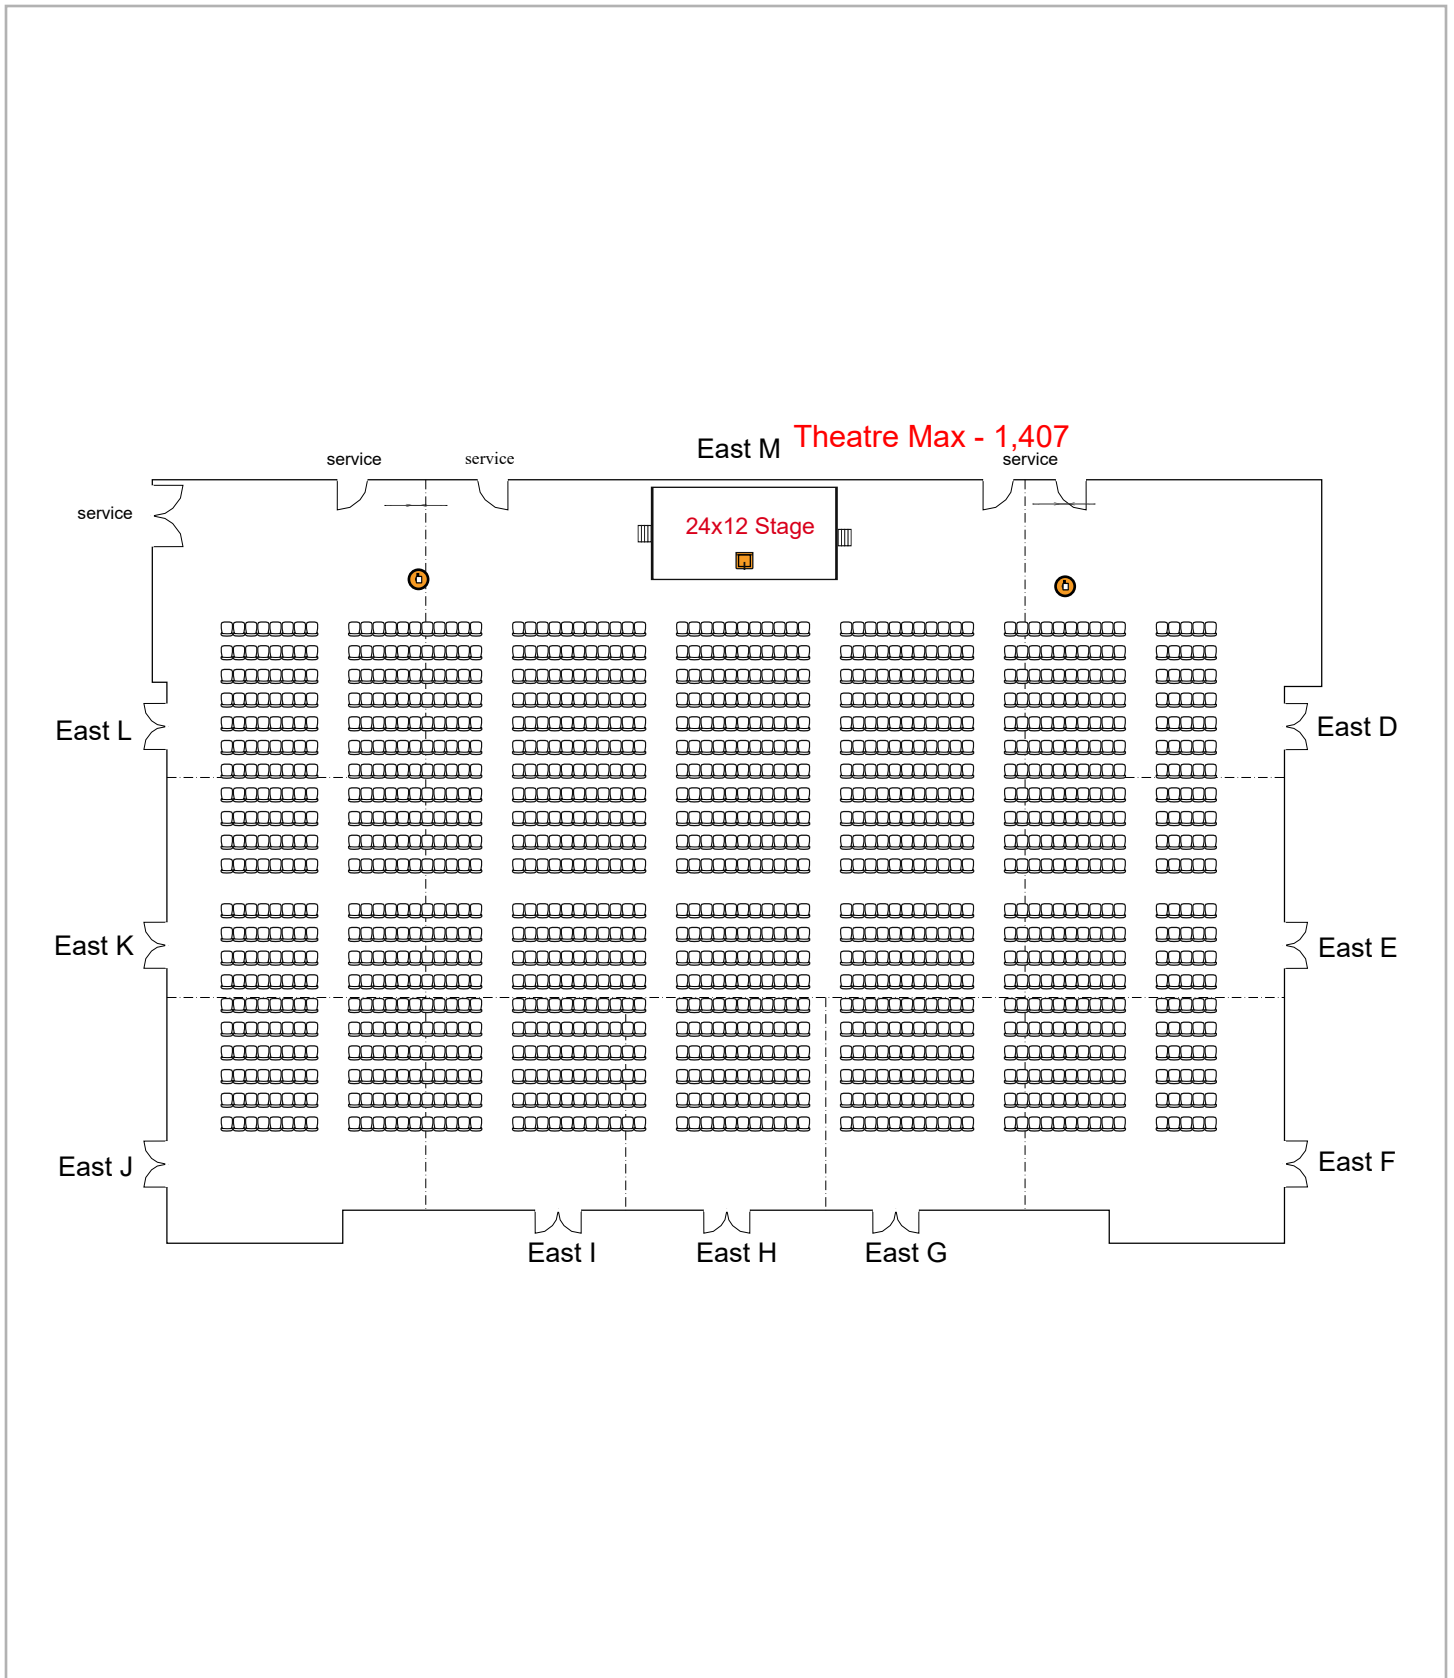

Birmingham Jefferson Convention Comp... 112 seats 14 tables  
0 booths

Room Plan Name: EMAC - Banquet

Birmingham Jefferson Convention Complex

0 seats 0 tables  
29 booths

Room Plan Name: East A-C - Booths

Birmingham Jefferson Convention Comp... 206 seats 26 tables  
0 booths

Room Plan Name: EMAC

Birmingham Jefferson Convention Complex

32 seats 8 tables  
0 booths

Room Plan Name: East AC - U-Shape

Birmingham Jefferson Convention Comp... 1407 seats 2 tables  
0 booths

Room Plan Name: East D-M - Theatre

Birmingham Jefferson Convention Com... 374 seats 189 tables  
0 booths

Room Plan Name: East D-M - Classroom

Birmingham Jefferson Convention Comp... 624 seats 80 tables  
0 booths