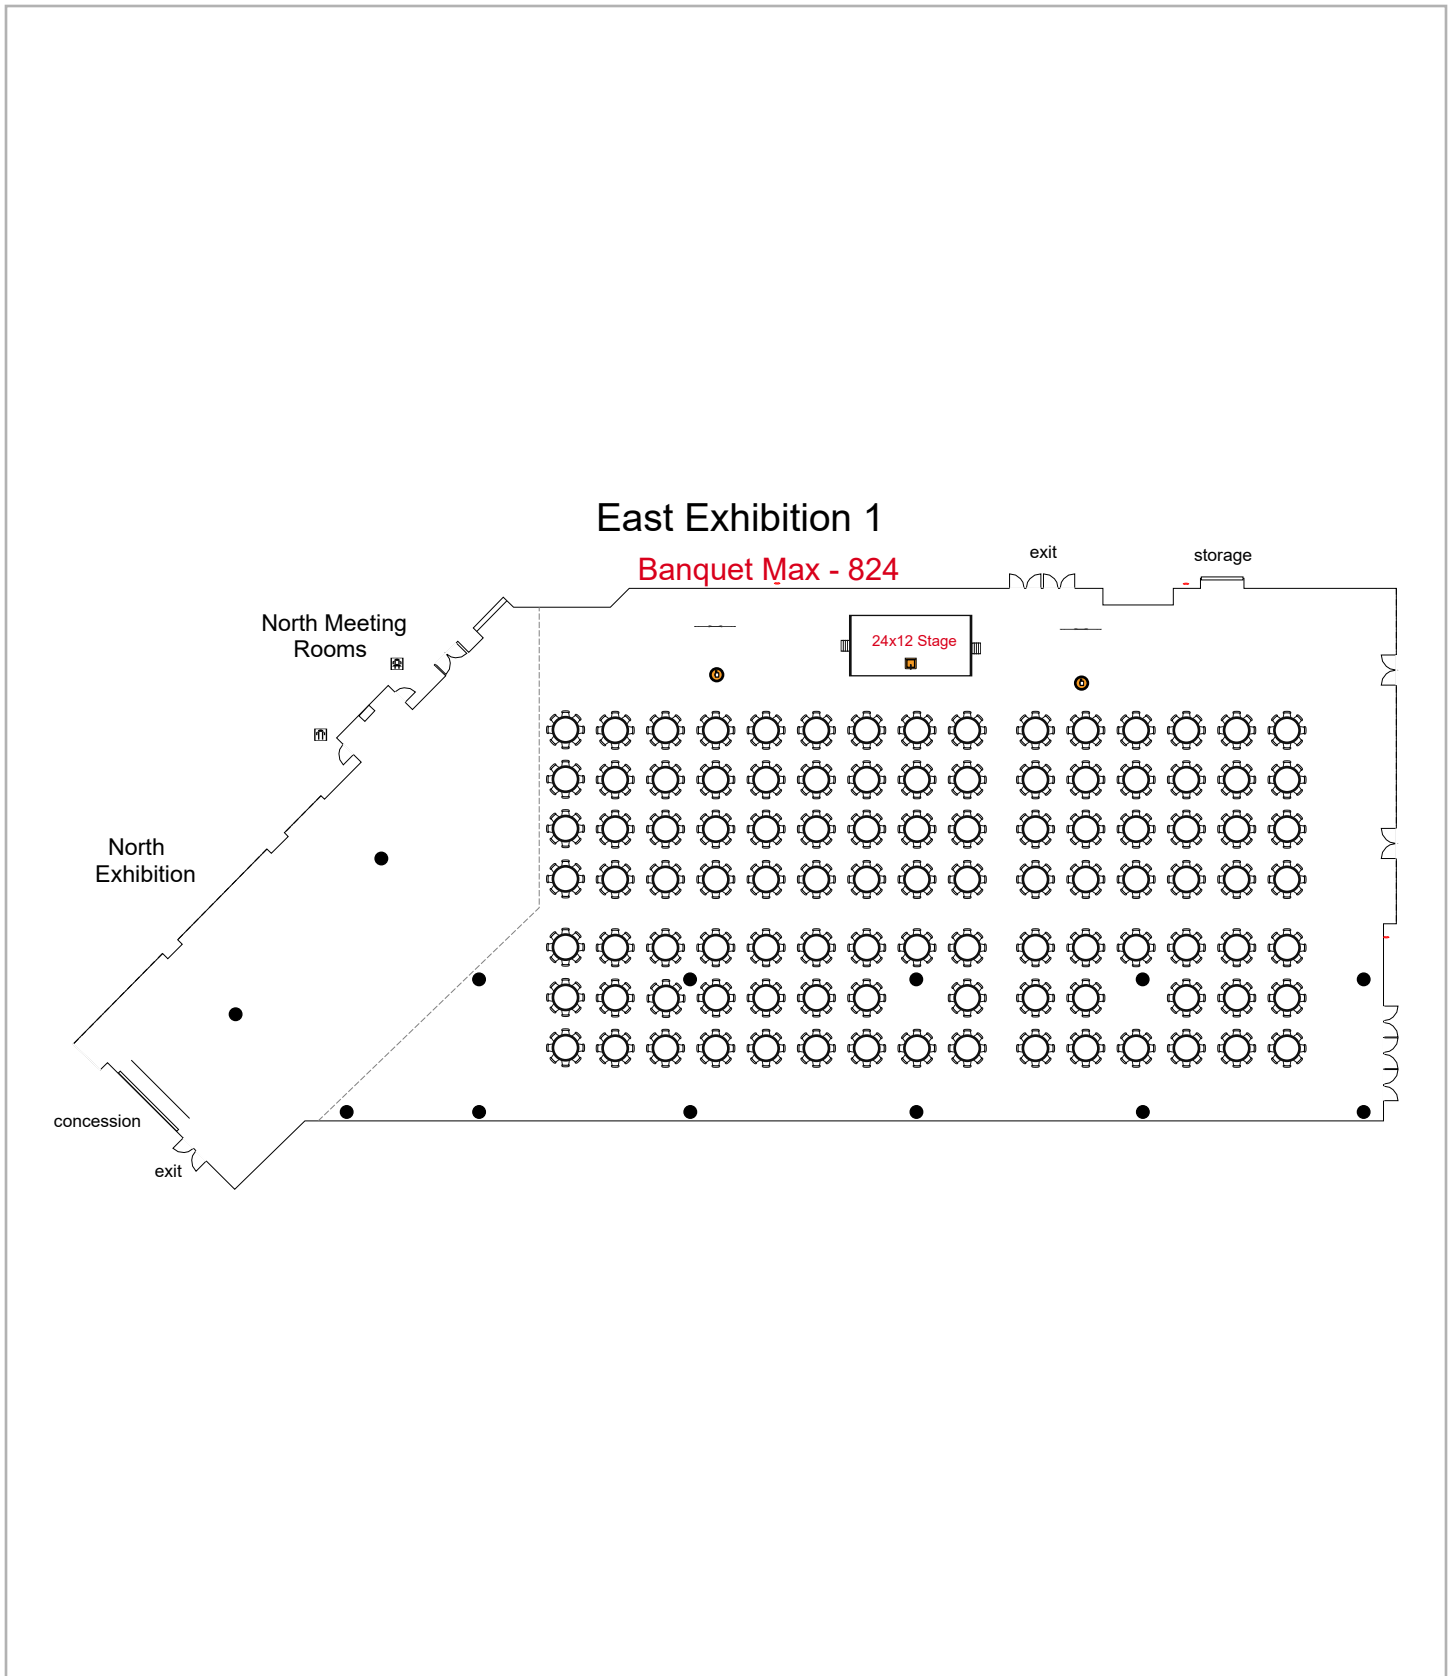

Birmingham Jefferson Convention Co... 2538 seats 1271 tables  
0 booths

Room Plan Name: East Hall 2-3 - Classroom

Birmingham Jefferson Convention Co... 2992 seats 376 tables  
0 booths

Room Plan Name: East Halls 2-3 - Banquet

Birmingham Jefferson Convention Complex

0 seats 0 tables  
379 booths

Room Plan Name: East Halls 2-3 - Booths

Birmingham Jefferson Convention Comp... 1301 seats 2 tables  
0 booths

Room Plan Name: East Hall 1 - Theatre

Birmingham Jefferson Convention Com... 610 seats 307 tables  
0 booths

Room Plan Name: East Hall 1 - Classroom

Birmingham Jefferson Convention Com... 824 seats 105 tables  
0 booths

Room Plan Name: East Hall 1 - Banquet

Birmingham Jefferson Convention Complex

0 seats 0 tables  
85 booths

Room Plan Name: East Hall 1- Booths