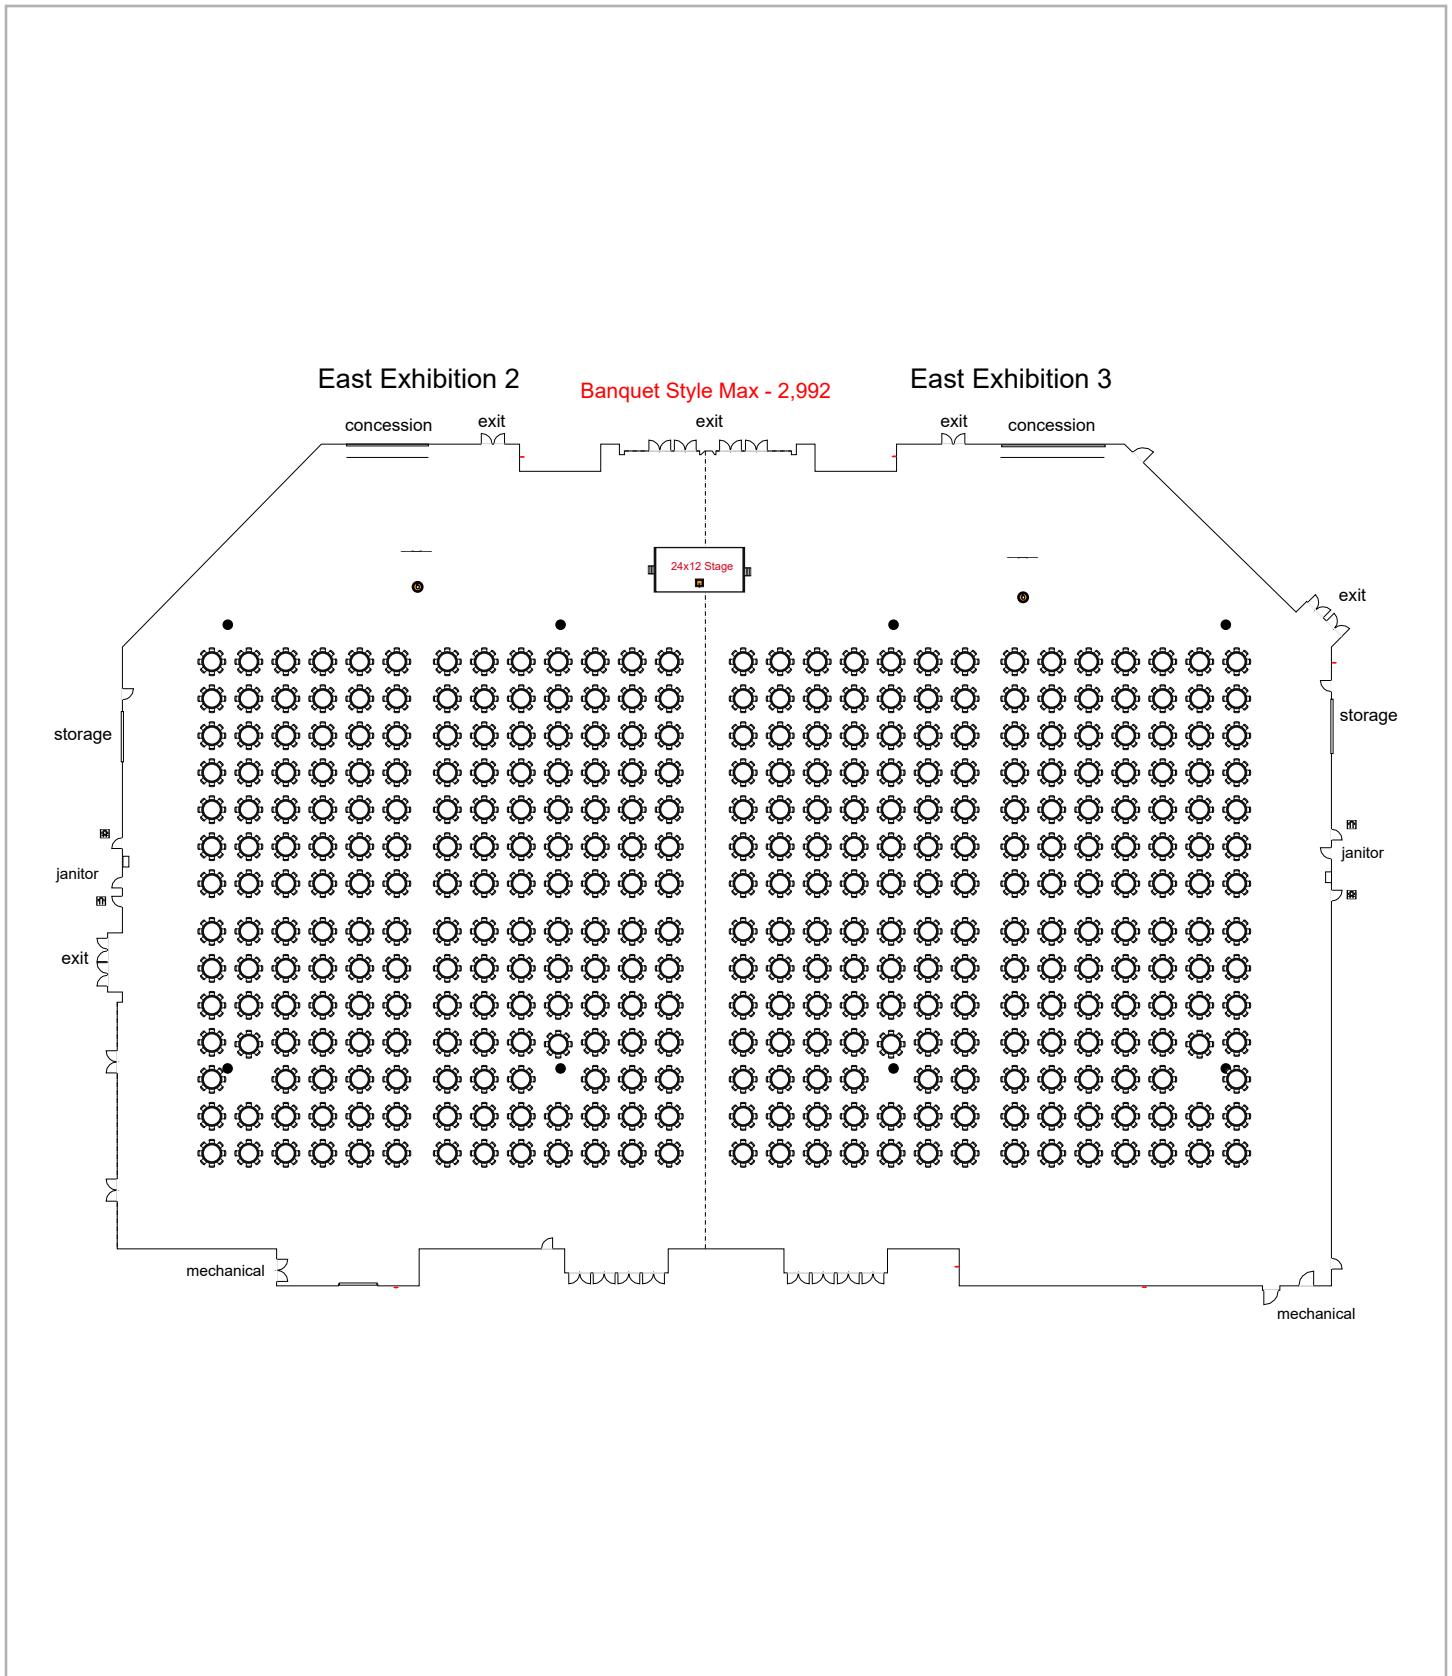

**East**

**Halls**

Birmingham Jefferson Convention Complex

0 seats 0 tables  
473 booths

Room Plan Name: East Halls - Booths

Birmingham Jefferson Convention Comp... 5710 seats 2 tables  
0 booths

Room Plan Name: East Hall 2-3 - Theatre

Birmingham Jefferson Convention Co... 2538 seats 1271 tables  
0 booths

Room Plan Name: East Hall 2-3 - Classroom

Birmingham Jefferson Convention Co... 2992 seats 376 tables  
0 booths

Room Plan Name: East Halls 2-3 - Banquet

Birmingham Jefferson Convention Complex

0 seats 0 tables  
379 booths

Room Plan Name: East Halls 2-3 - Booths

Birmingham Jefferson Convention Comp... 1301 seats 2 tables  
0 booths

Room Plan Name: East Hall 1 - Theatre