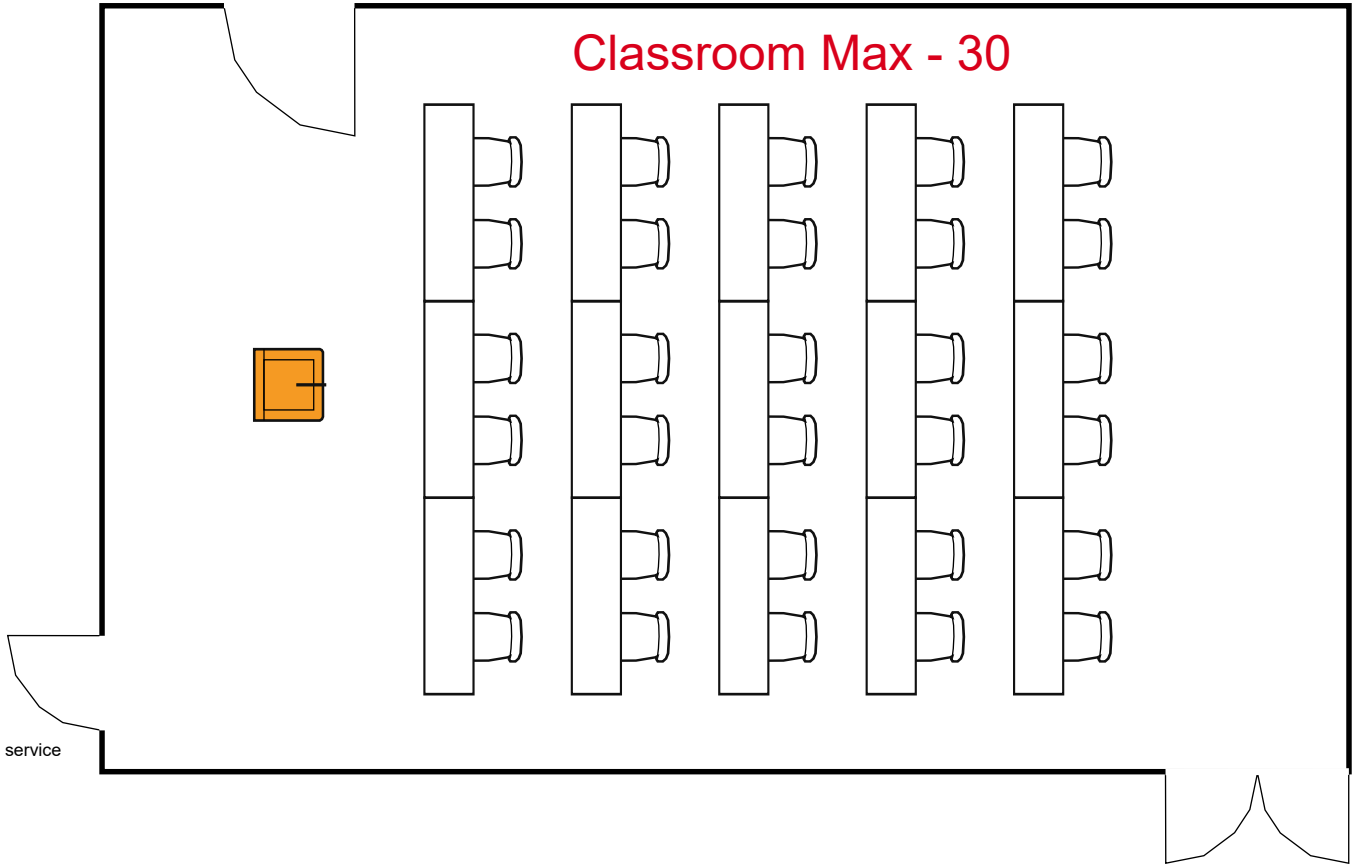

Conference Max - 22

service

Birmingham Jefferson Convention Complex

22 seats 6 tables  
0 booths

Room Plan Name: North B - Conference

North B

service

Theatre Max - 72

service

Birmingham Jefferson Convention Complex

72 seats 0 tables  
0 booths

Room Plan Name: North B - Theatre

North B

service

Classroom Max - 30

Birmingham Jefferson Convention Complex 30 seats 15 tables  
0 booths

Room Plan Name: North B - Classroom

North B

Birmingham Jefferson Convention Complex

21 seats 7 tables  
0 booths

Room Plan Name: North B - U-Shape

Birmingham Jefferson Convention Complex

28 seats 8 tables  
0 booths

Room Plan Name: North C-D - Conference

Birmingham Jefferson Convention Complex 140 seats 0 tables  
0 booths

Room Plan Name: North C-D - Theatre

Birmingham Jefferson Convention Complex 56 seats 28 tables  
0 booths