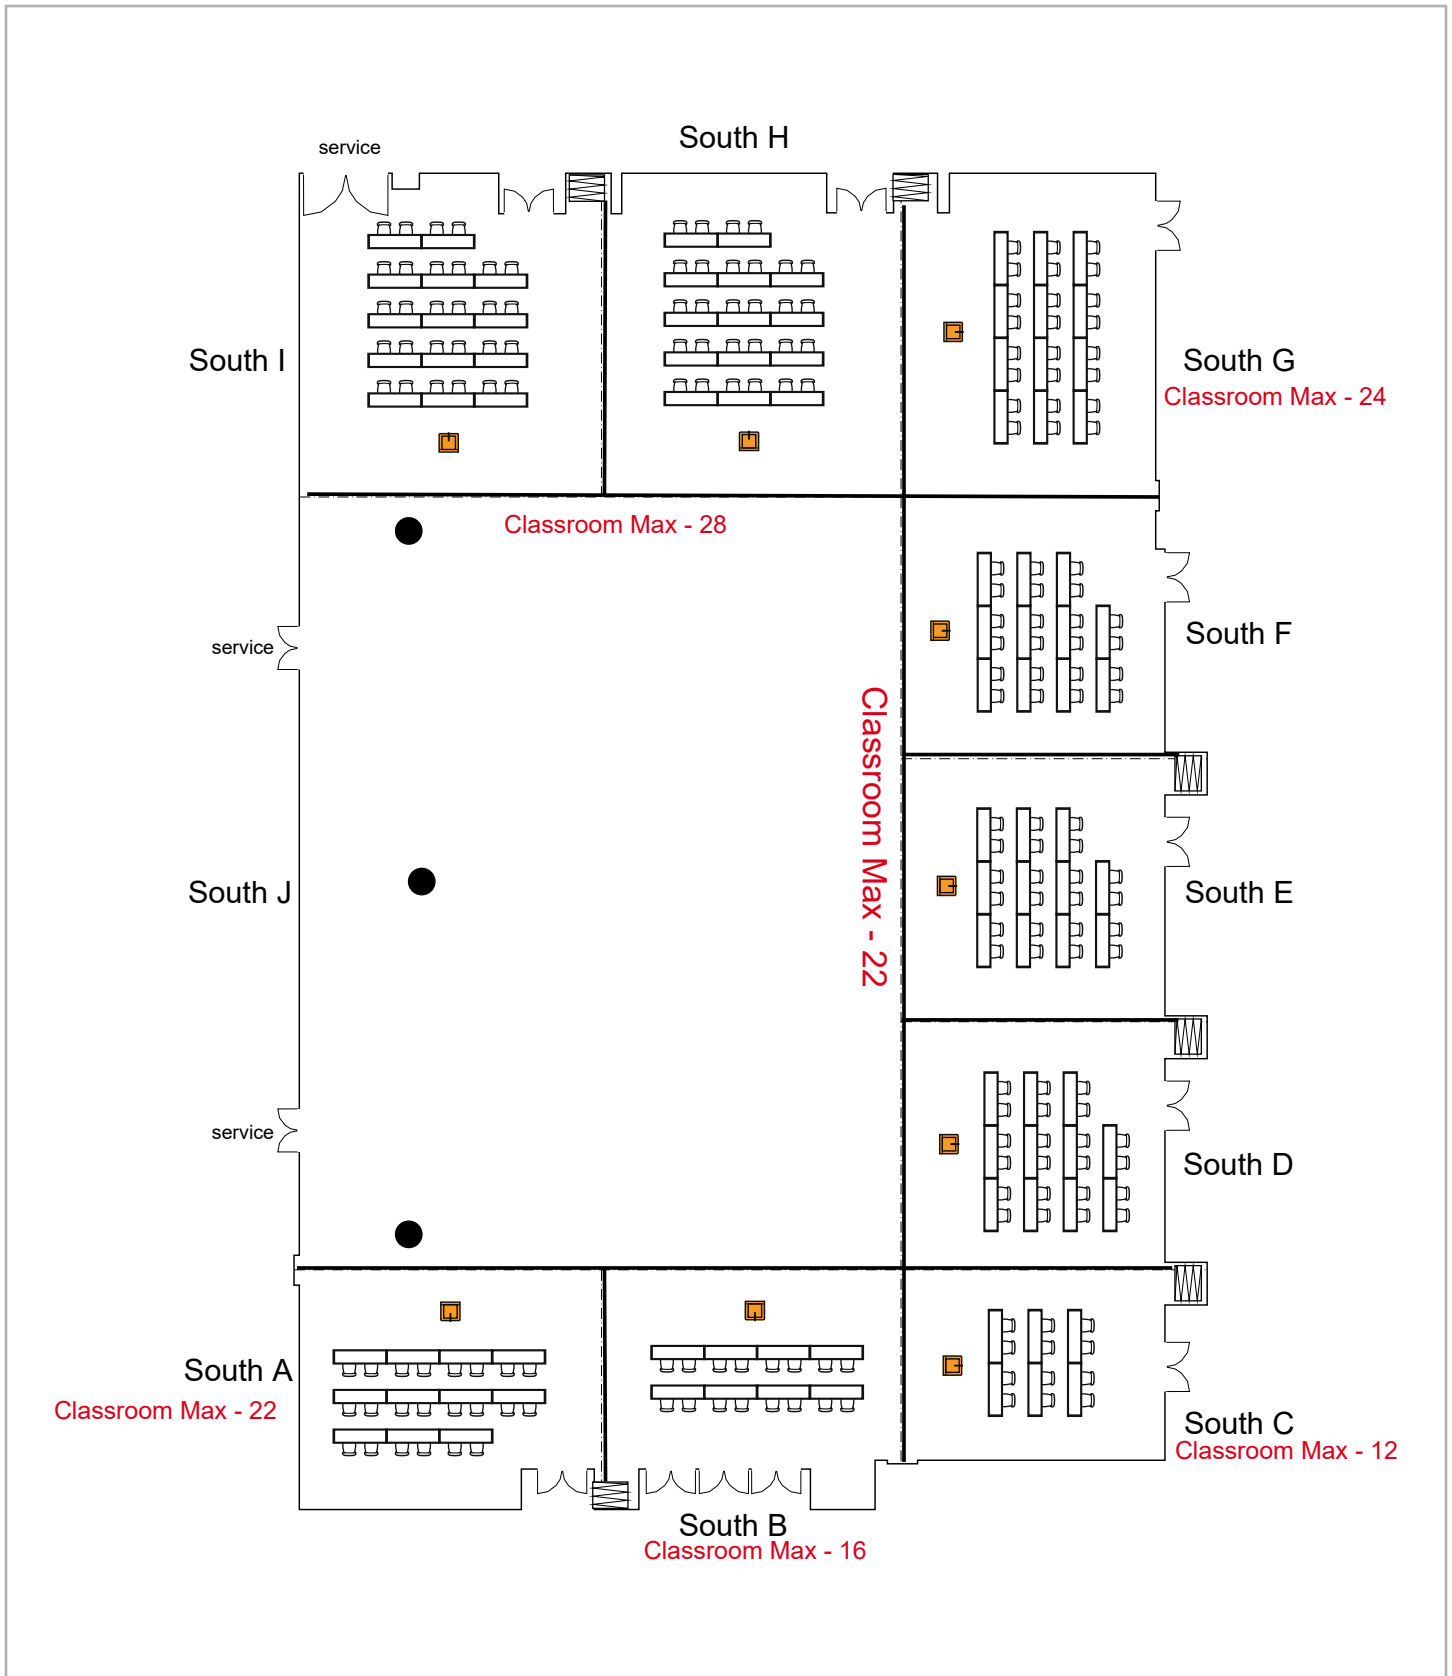

# **South Meeting Rooms**

Birmingham Jefferson Convention Comp... 1500 seats 2 tables  
0 booths

Room Plan Name: South A-J - Theatre

Birmingham Jefferson Convention Com... 368 seats 186 tables  
0 booths

Room Plan Name: South A-J - Classroom

Birmingham Jefferson Convention Comp... 560 seats 72 tables  
0 booths

Room Plan Name: South A-J - Banquet

Birmingham Jefferson Convention Comp... 174 seats 46 tables  
0 booths

Room Plan Name: South A-I - Conference

Birmingham Jefferson Convention Complex 462 seats 0 tables  
0 booths

Room Plan Name: South A-I - Theatre

Birmingham Jefferson Convention Comp... 196 seats 98 tables  
0 booths