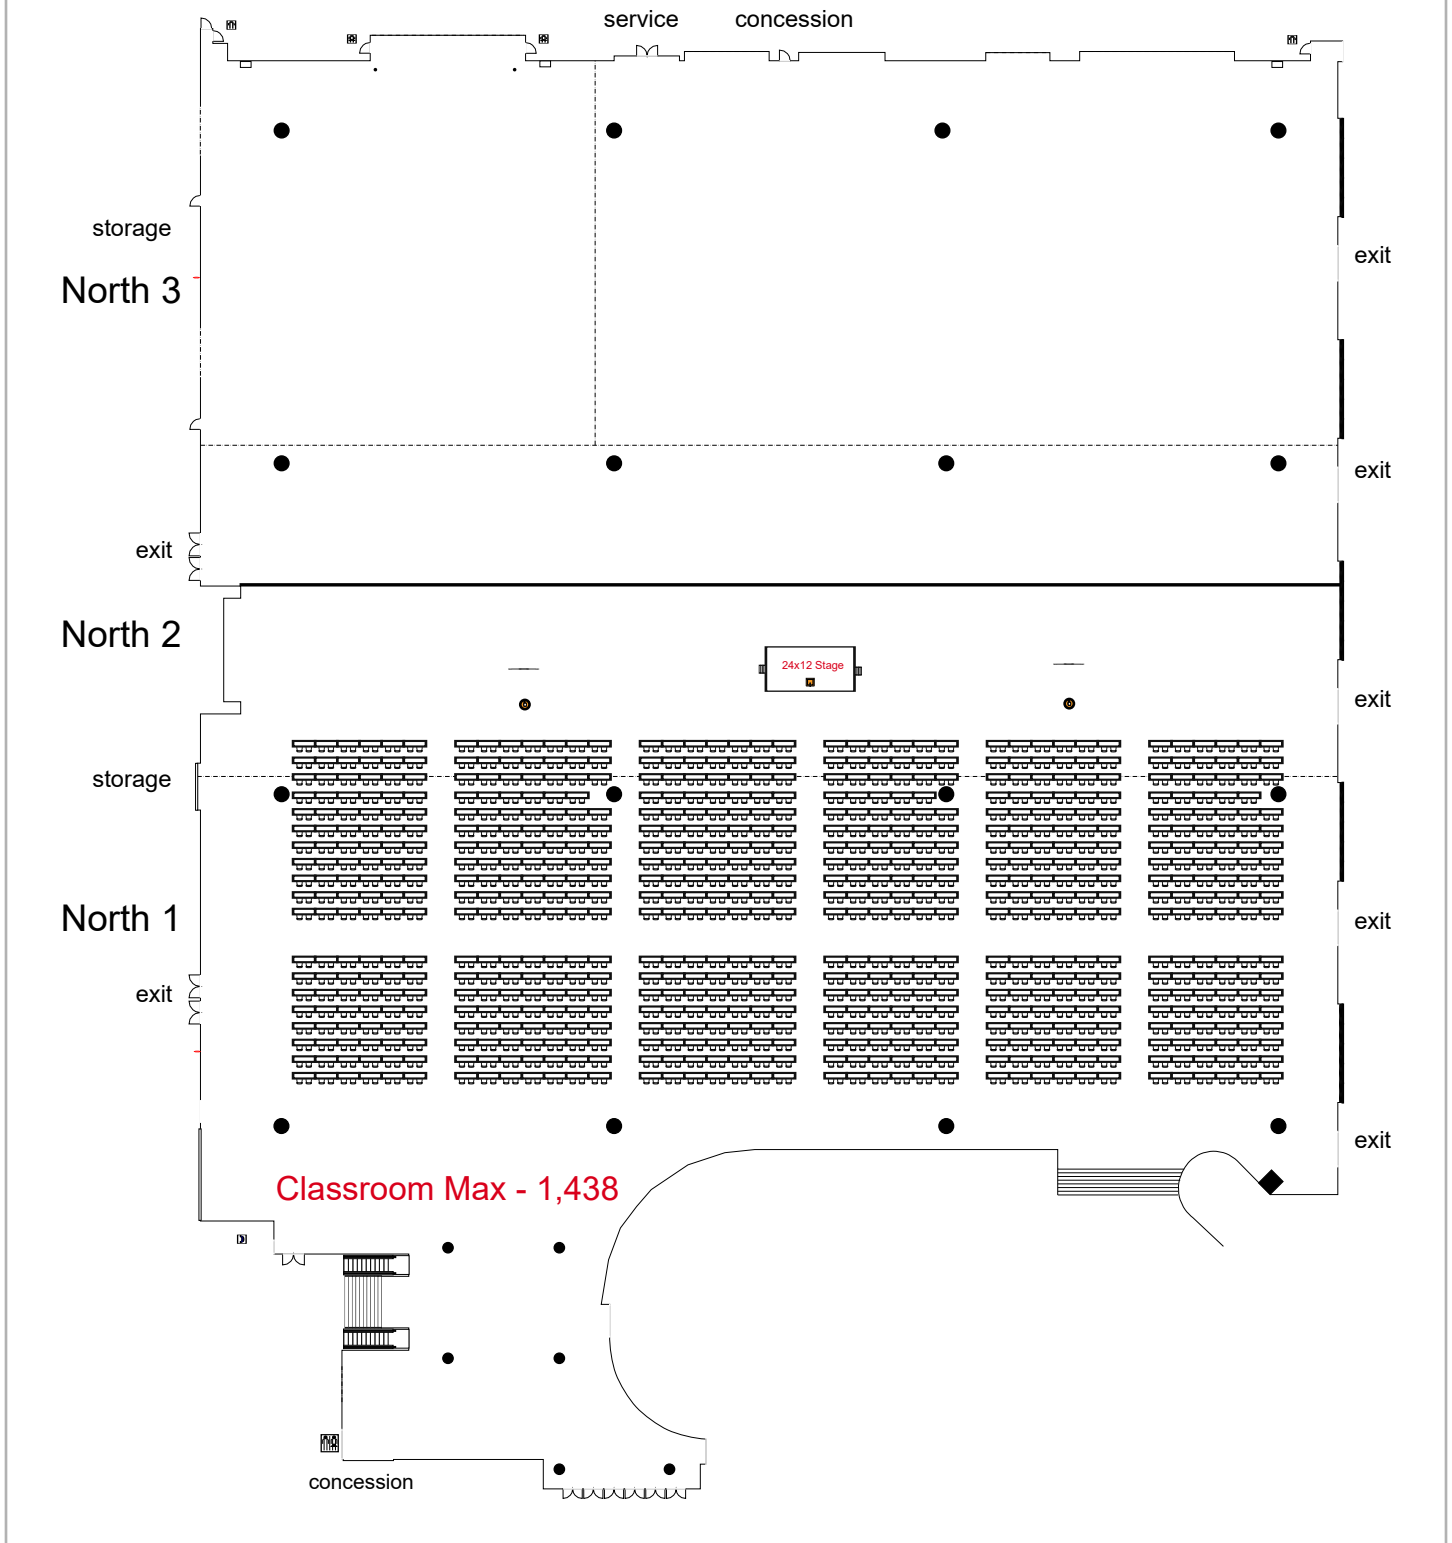

# North Exhibition 1

Birmingham Jefferson Convention Complex

0 seats 0 tables  
131 booths

Room Plan Name: North Hall 1 - Booths

# North Exhibition Hall

Birmingham Jefferson Convention Comp... 5535 seats 2 tables  
0 booths

Room Plan Name: North Halls 1-2 - Theatre

# North Exhibition Hall

Birmingham Jefferson Convention Co...

1438 seats 721 tables  
0 booths

Room Plan Name: North Halls 1-2 - Classroom