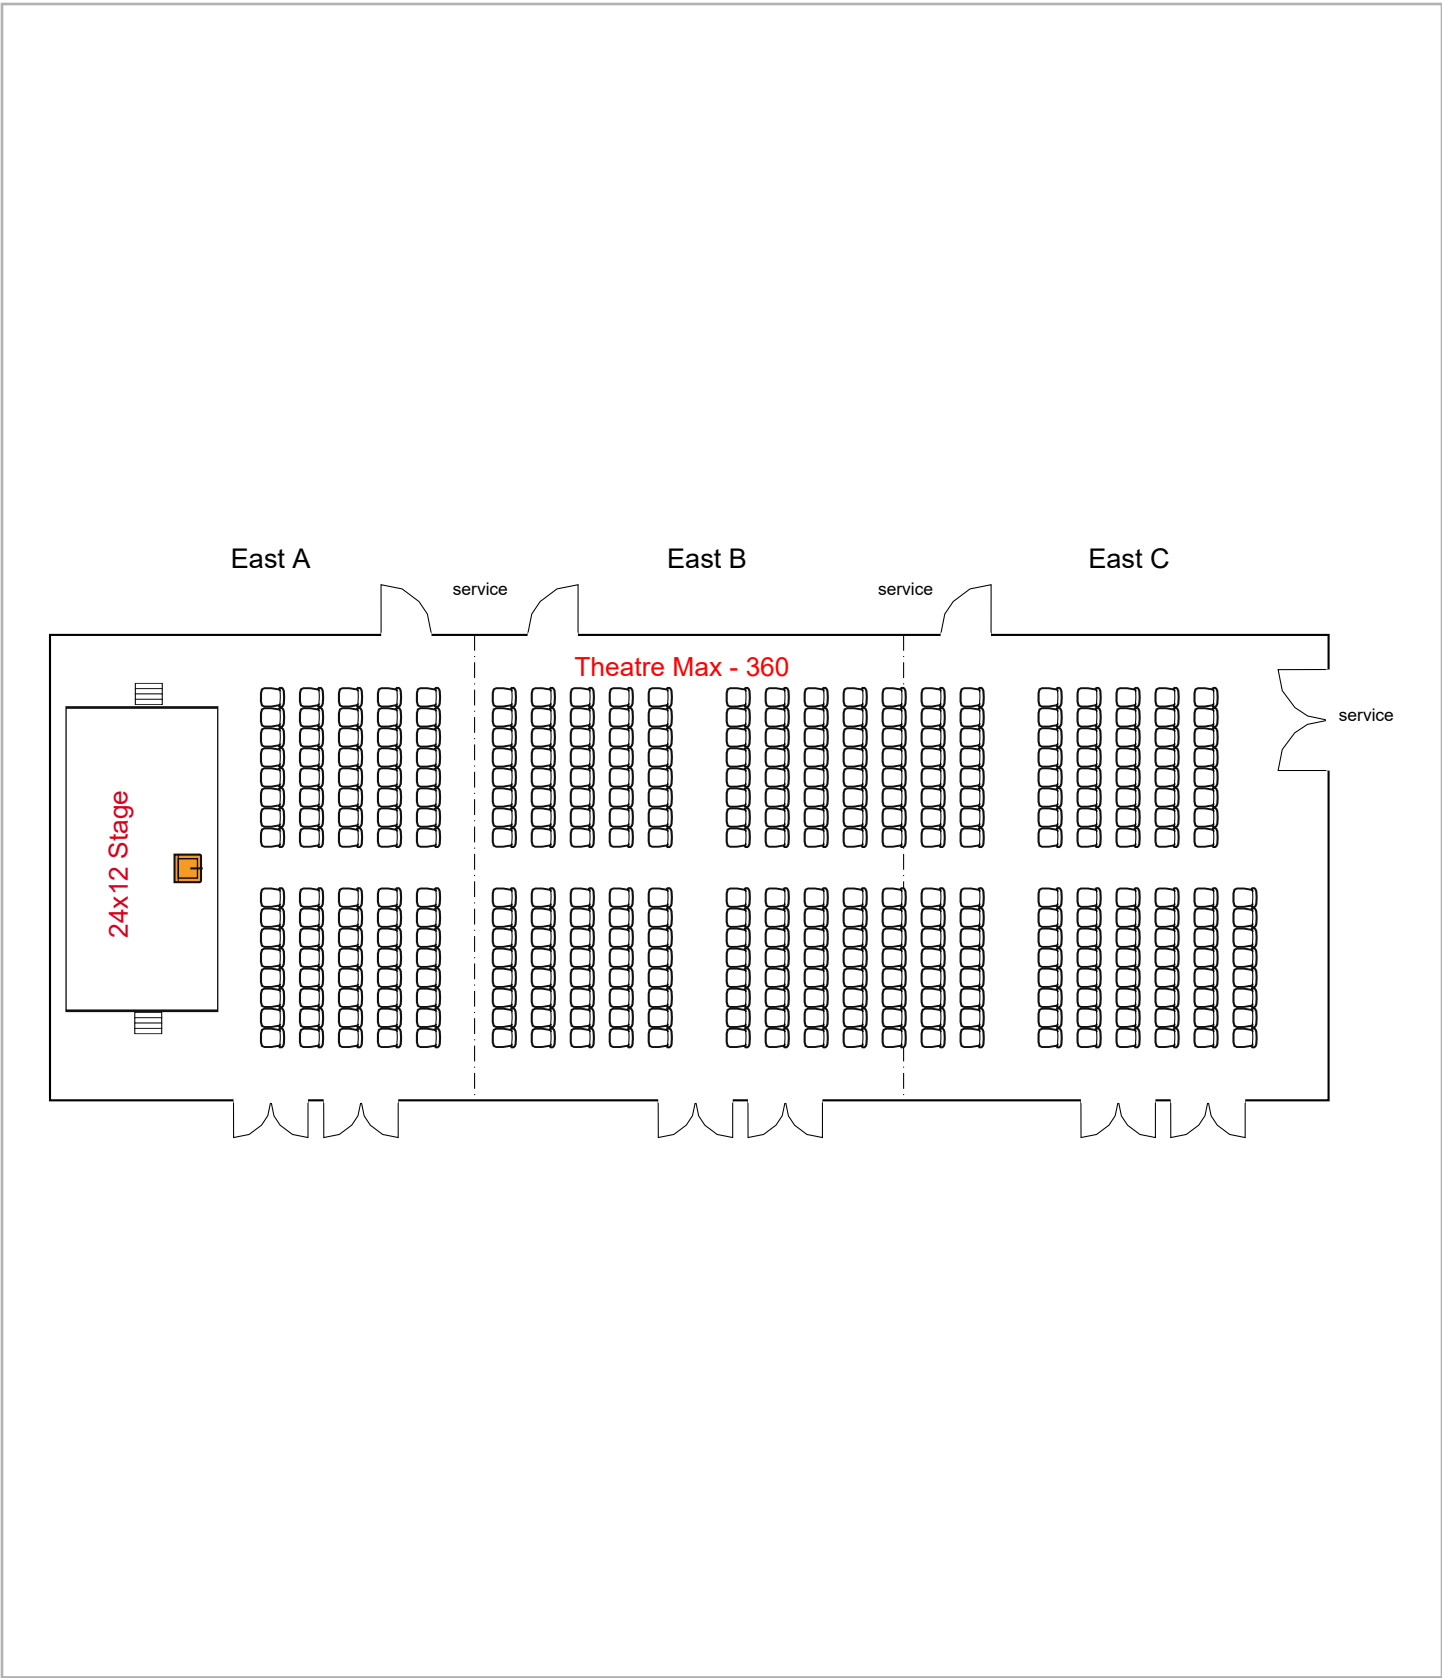

Birmingham Jefferson Convention Comp... 528 seats 70 tables  
0 booths

Room Plan Name: Ballroom AB - Rounds

Birmingham Jefferson Convention Complex

0 seats 0 tables  
66 booths

Room Plan Name: Ballroom AB - Booths

Birmingham Jefferson Convention Complex 360 seats 0 tables  
0 booths

Room Plan Name: EMAC - Theater

Birmingham Jefferson Convention Comp... 180 seats 60 tables  
0 booths

Room Plan Name: EMAC - Classroom