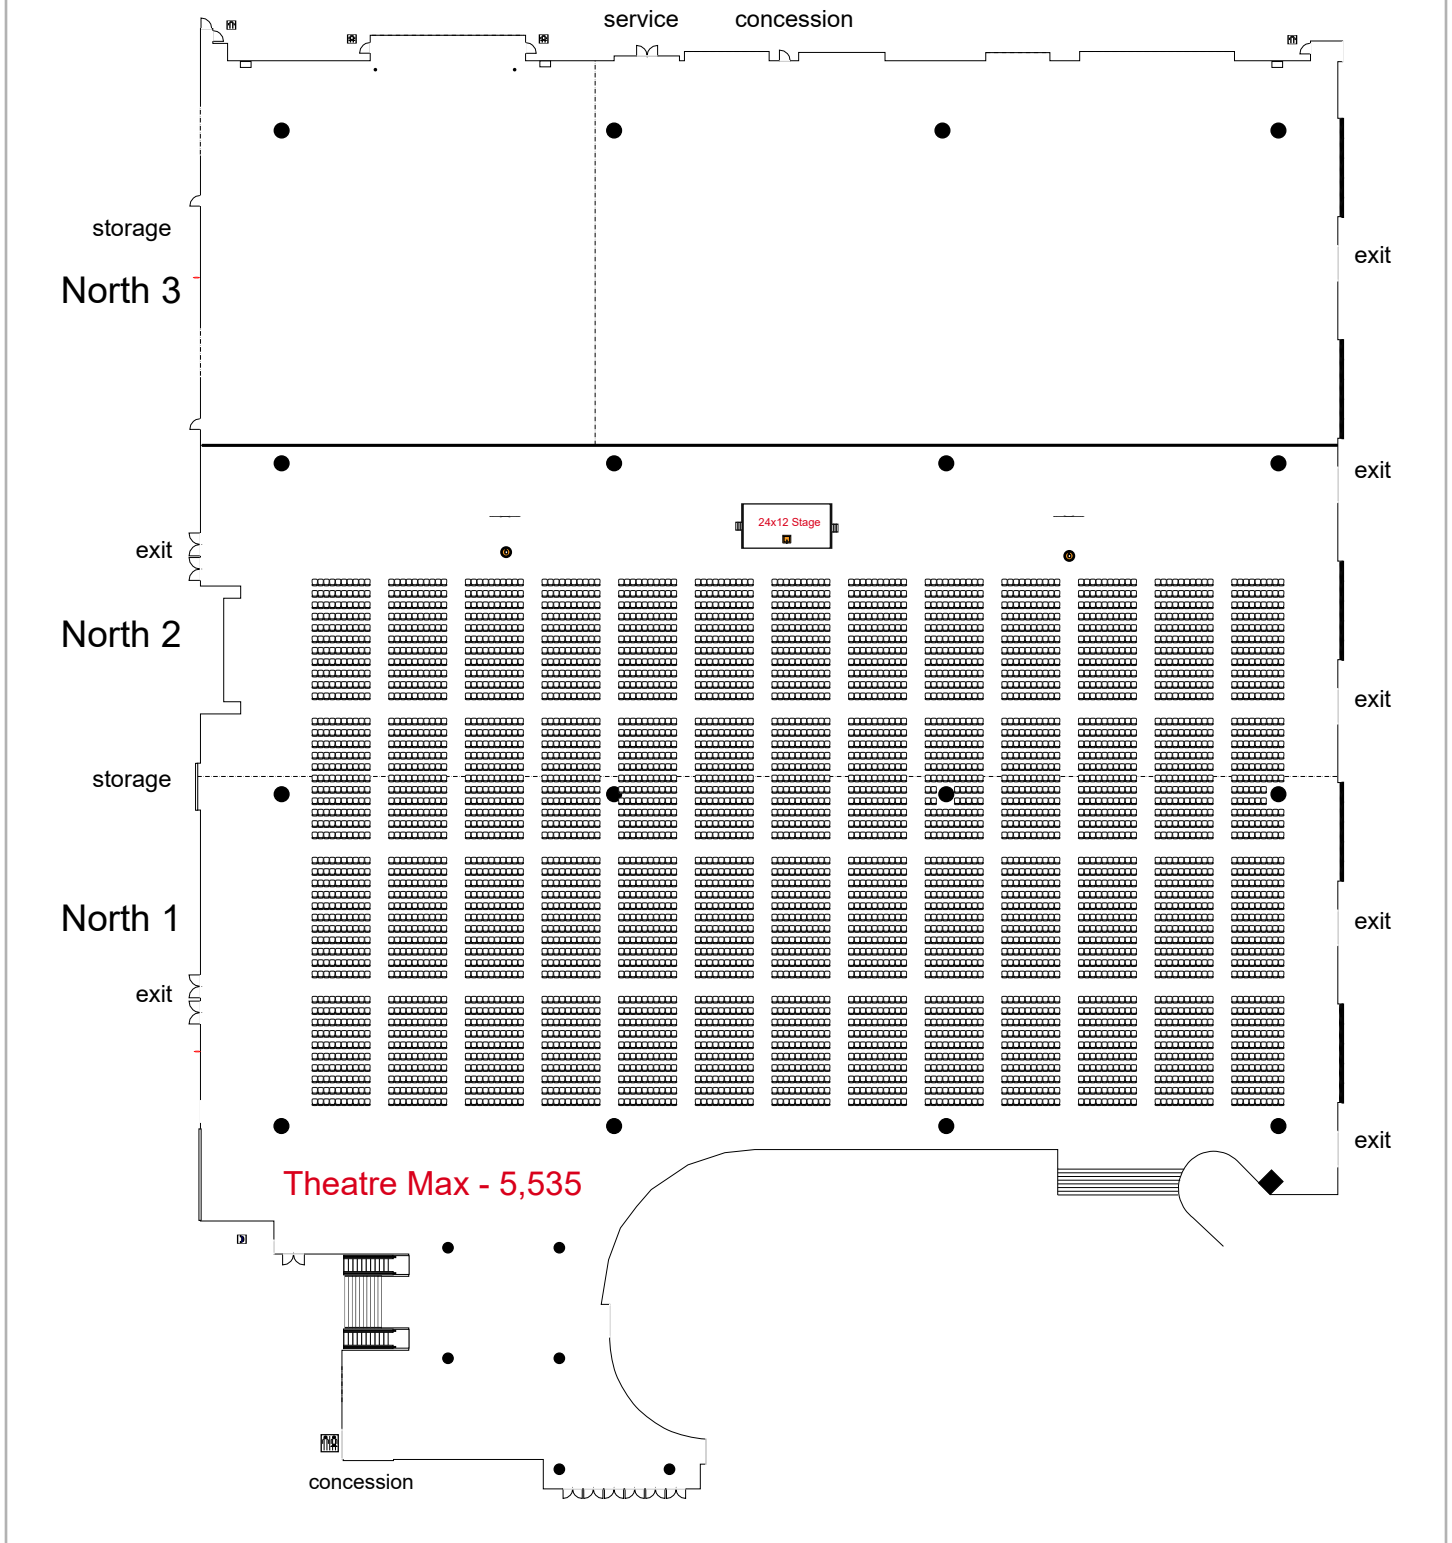

North Exhibition Hall

Birmingham Jefferson Convention Comp... 5535 seats 2 tables
0 booths

Room Plan Name: North Halls 1-2 - Theatre