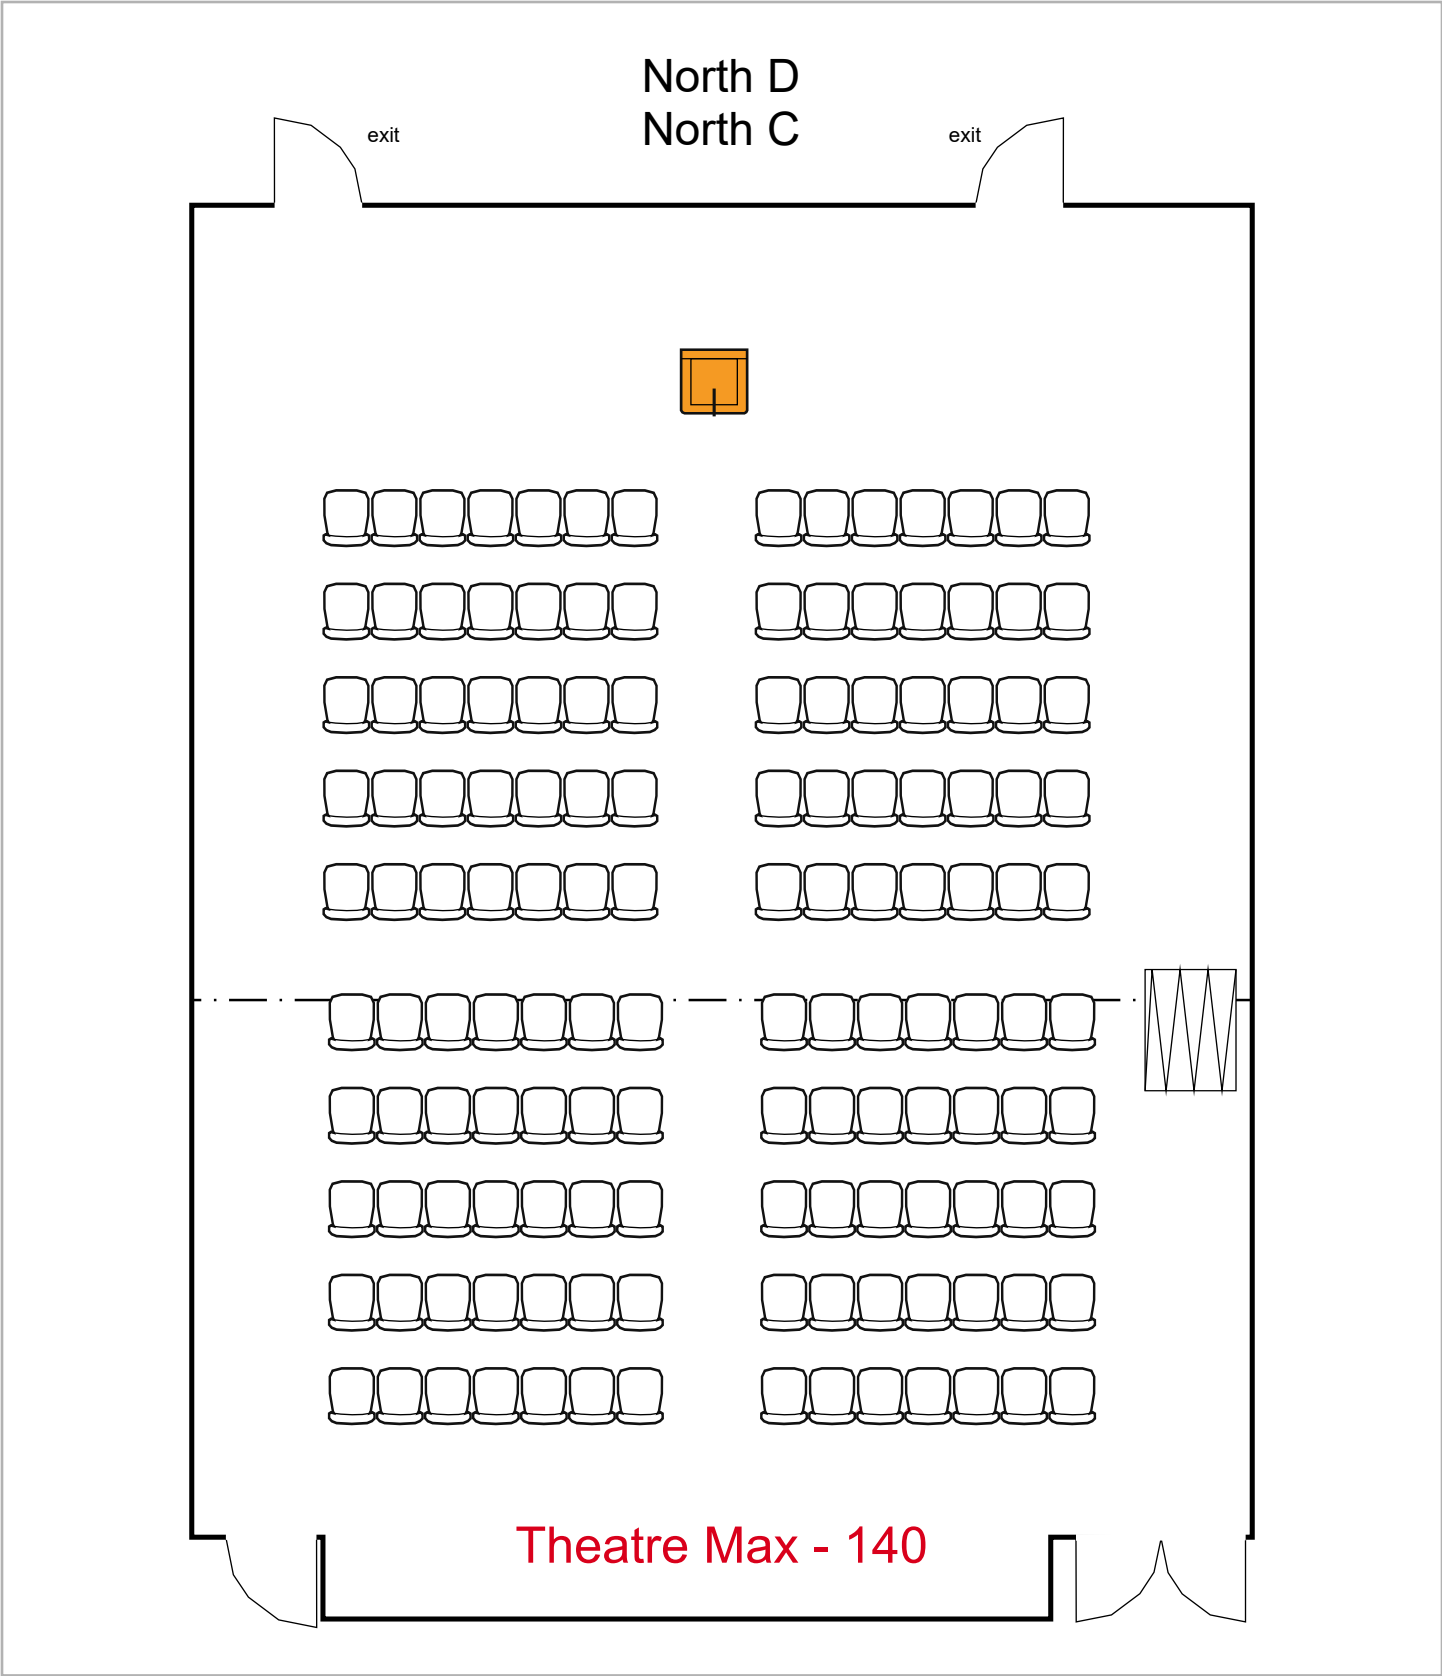

Conference Max - 22

service

Birmingham Jefferson Convention Complex

22 seats 6 tables  
0 booths

Room Plan Name: North B - Conference

North B

service

Theatre Max - 72

service

Birmingham Jefferson Convention Complex

72 seats 0 tables  
0 booths

Room Plan Name: North B - Theatre

North B

service

Classroom Max - 30

Birmingham Jefferson Convention Complex 30 seats 15 tables  
0 booths

Room Plan Name: North B - Classroom

North B

Birmingham Jefferson Convention Complex

21 seats 7 tables  
0 booths

Room Plan Name: North B - U-Shape

Birmingham Jefferson Convention Complex

28 seats 8 tables  
0 booths

Room Plan Name: North C-D - Conference

Birmingham Jefferson Convention Complex 140 seats 0 tables  
0 booths

Room Plan Name: North C-D - Theatre

Birmingham Jefferson Convention Complex 56 seats 28 tables  
0 booths