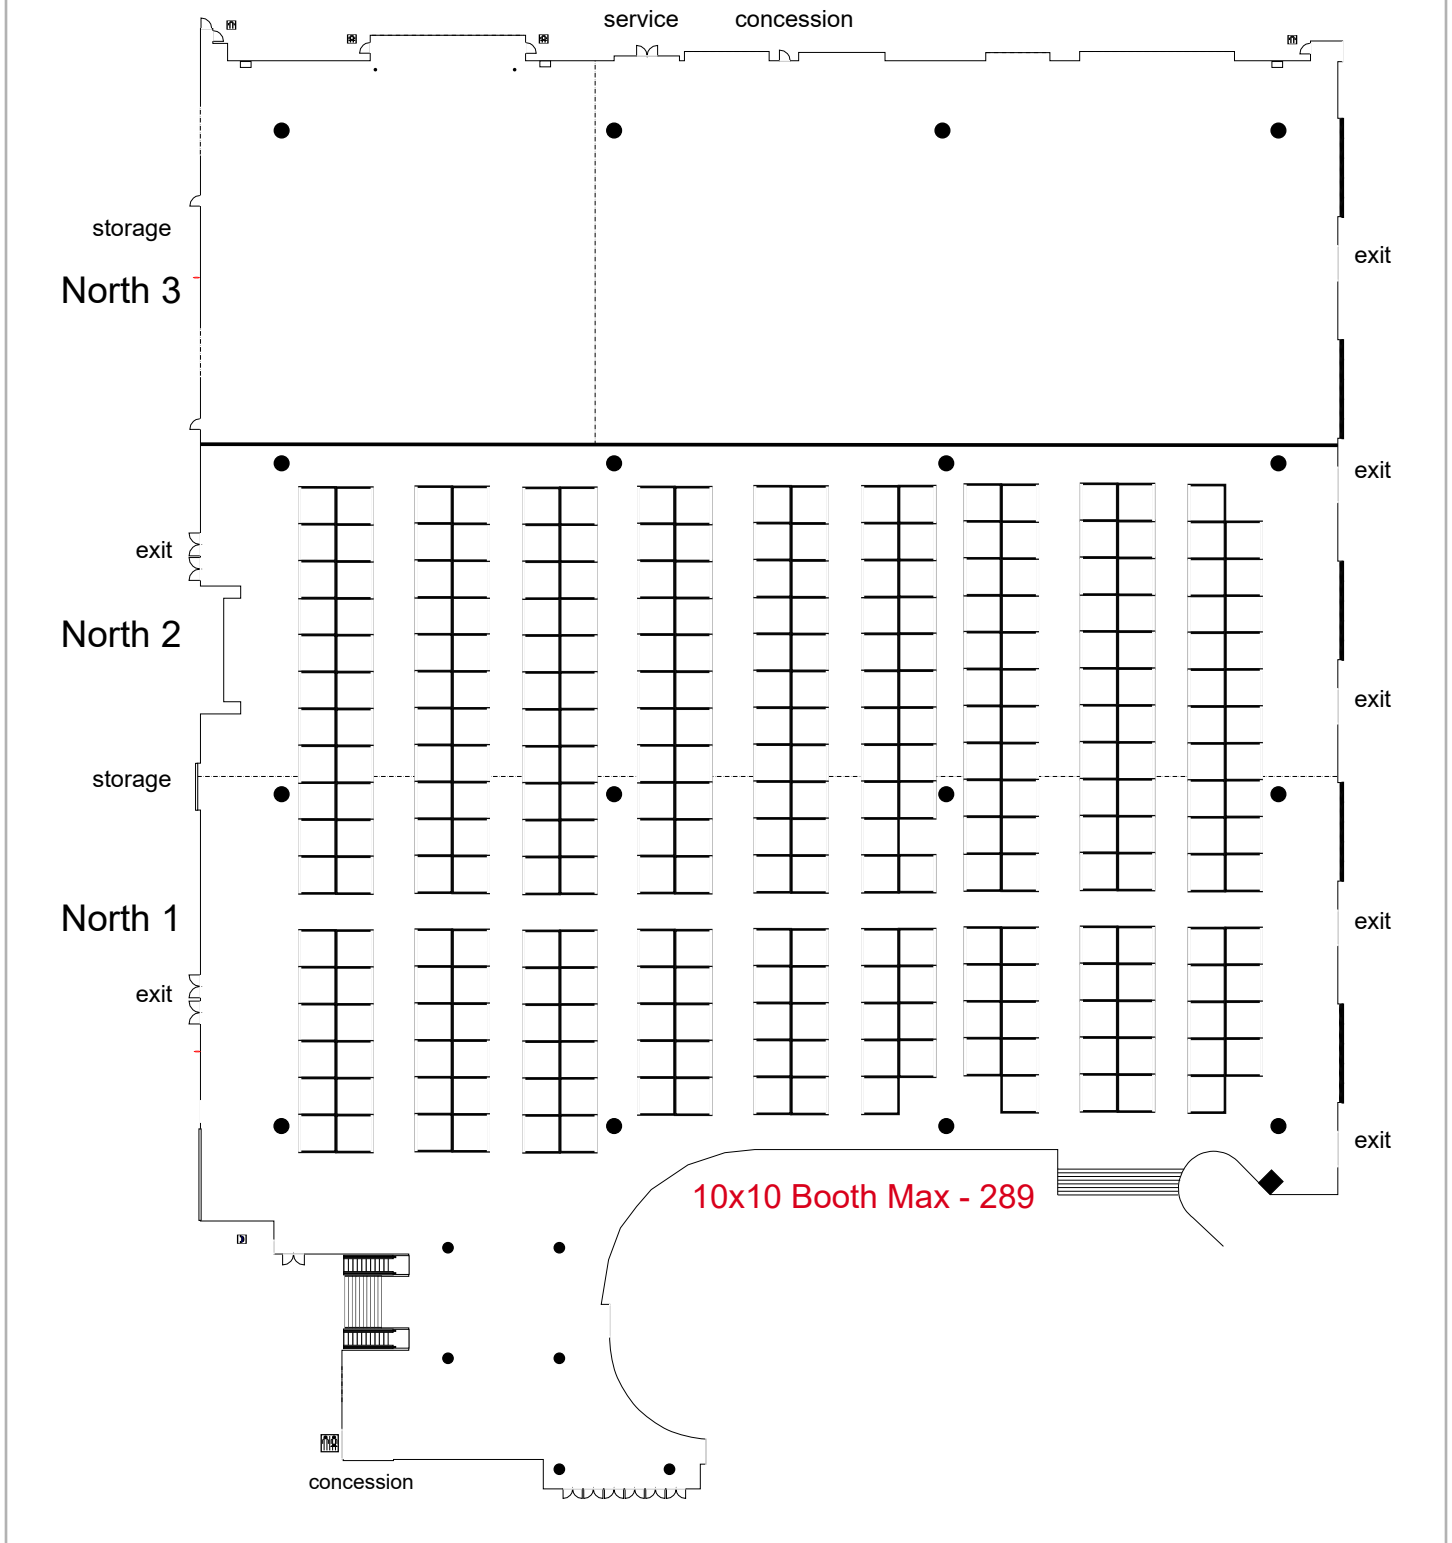

North Exhibition Hall

Birmingham Jefferson Convention Complex

0 seats 0 tables
289 booths

Room Plan Name: North Halls 1-2 - Booths