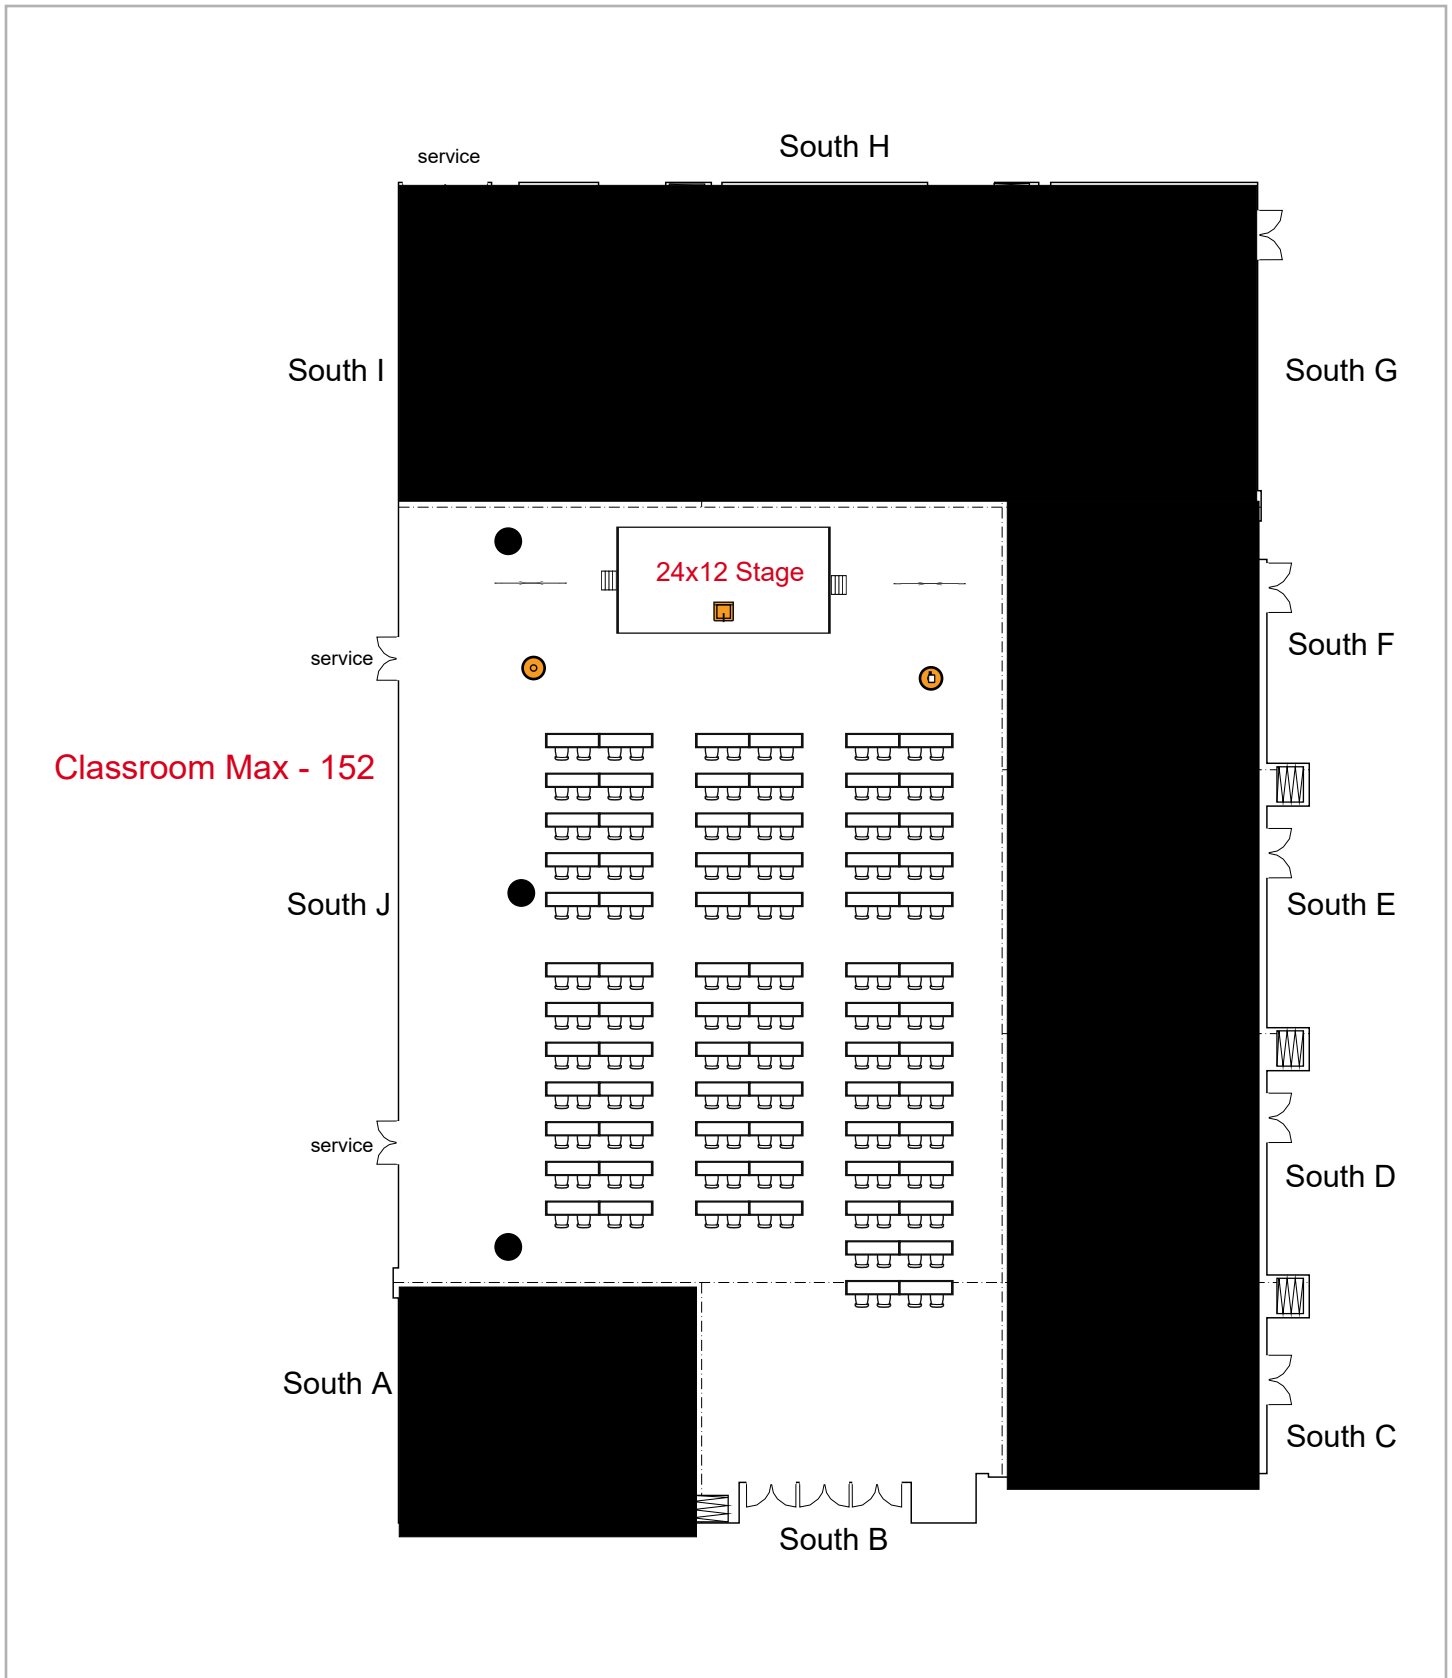

Room Plan Name: South A-J - Classroom

Birmingham Jefferson Convention Comp... 560 seats 72 tables  
0 booths

Room Plan Name: South A-J - Banquet

Birmingham Jefferson Convention Comp... 174 seats 46 tables  
0 booths

Room Plan Name: South A-I - Conference

Birmingham Jefferson Convention Complex 462 seats 0 tables  
0 booths

Room Plan Name: South A-I - Theatre

Birmingham Jefferson Convention Comp... 196 seats 98 tables  
0 booths

Room Plan Name: South A-I - Classroom

Birmingham Jefferson Convention Comp... 143 seats 50 tables  
0 booths

Room Plan Name: South A-I - U-Shape

Birmingham Jefferson Convention Comp... 376 seats 47 tables  
0 booths

Room Plan Name: South A-I - Banquet

Birmingham Jefferson Convention Complex 474 seats 2 tables  
0 booths

Room Plan Name: South BJ - Theatre

Birmingham Jefferson Convention Comp... 152 seats 78 tables  
0 booths