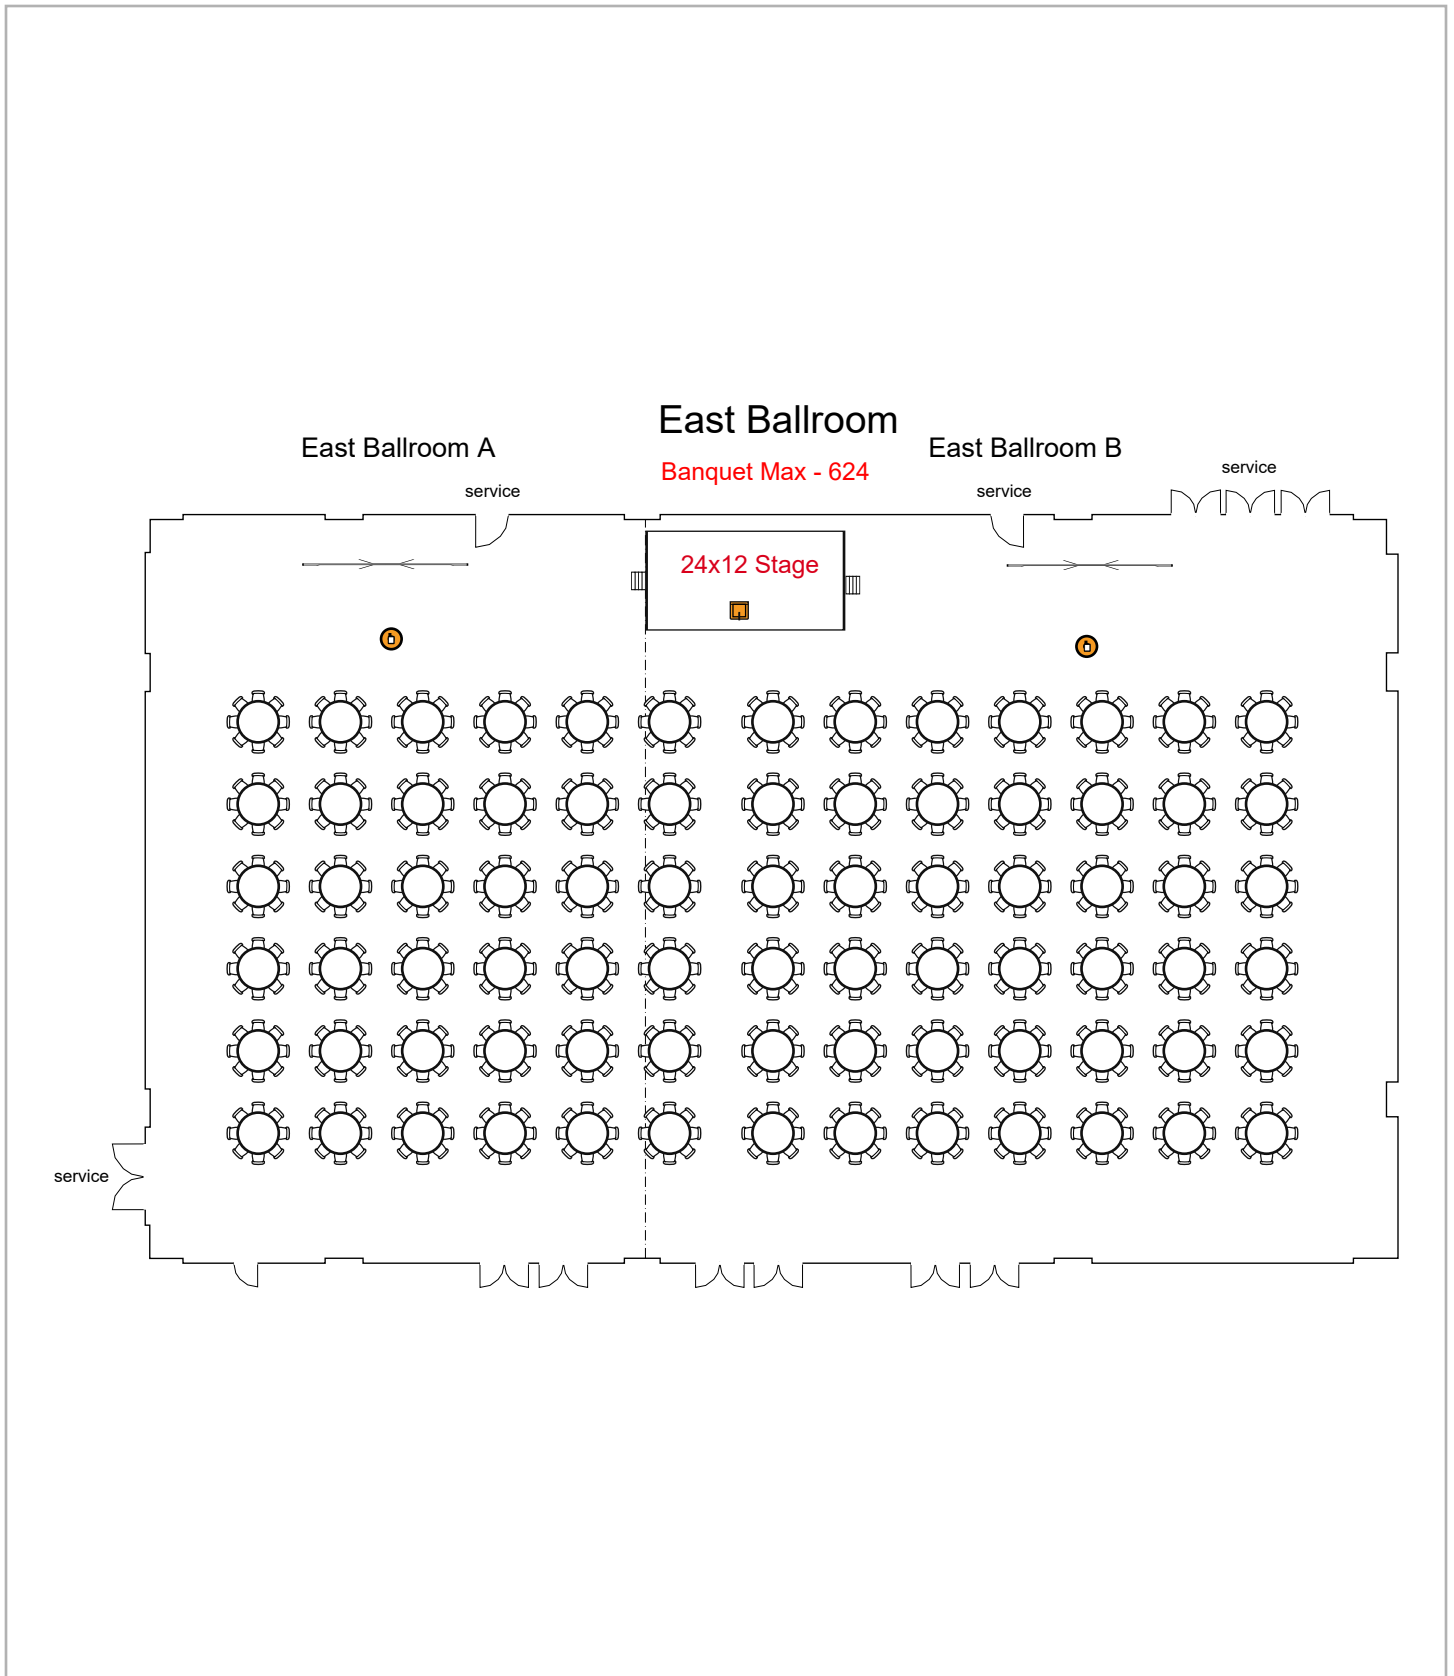

# **East Meeting Rooms**

Birmingham Jefferson Convention Comp... 1260 seats 2 tables  
0 booths

Room Plan Name: Ballroom - Theatre

Birmingham Jefferson Convention Com... 468 seats 236 tables  
0 booths

Room Plan Name: Ballroom - Classroom

Birmingham Jefferson Convention Comp... 624 seats 80 tables  
0 booths

Room Plan Name: Ballroom - Banquet

Birmingham Jefferson Convention Complex

0 seats 0 tables  
69 booths

Room Plan Name: Ballroom - Booths