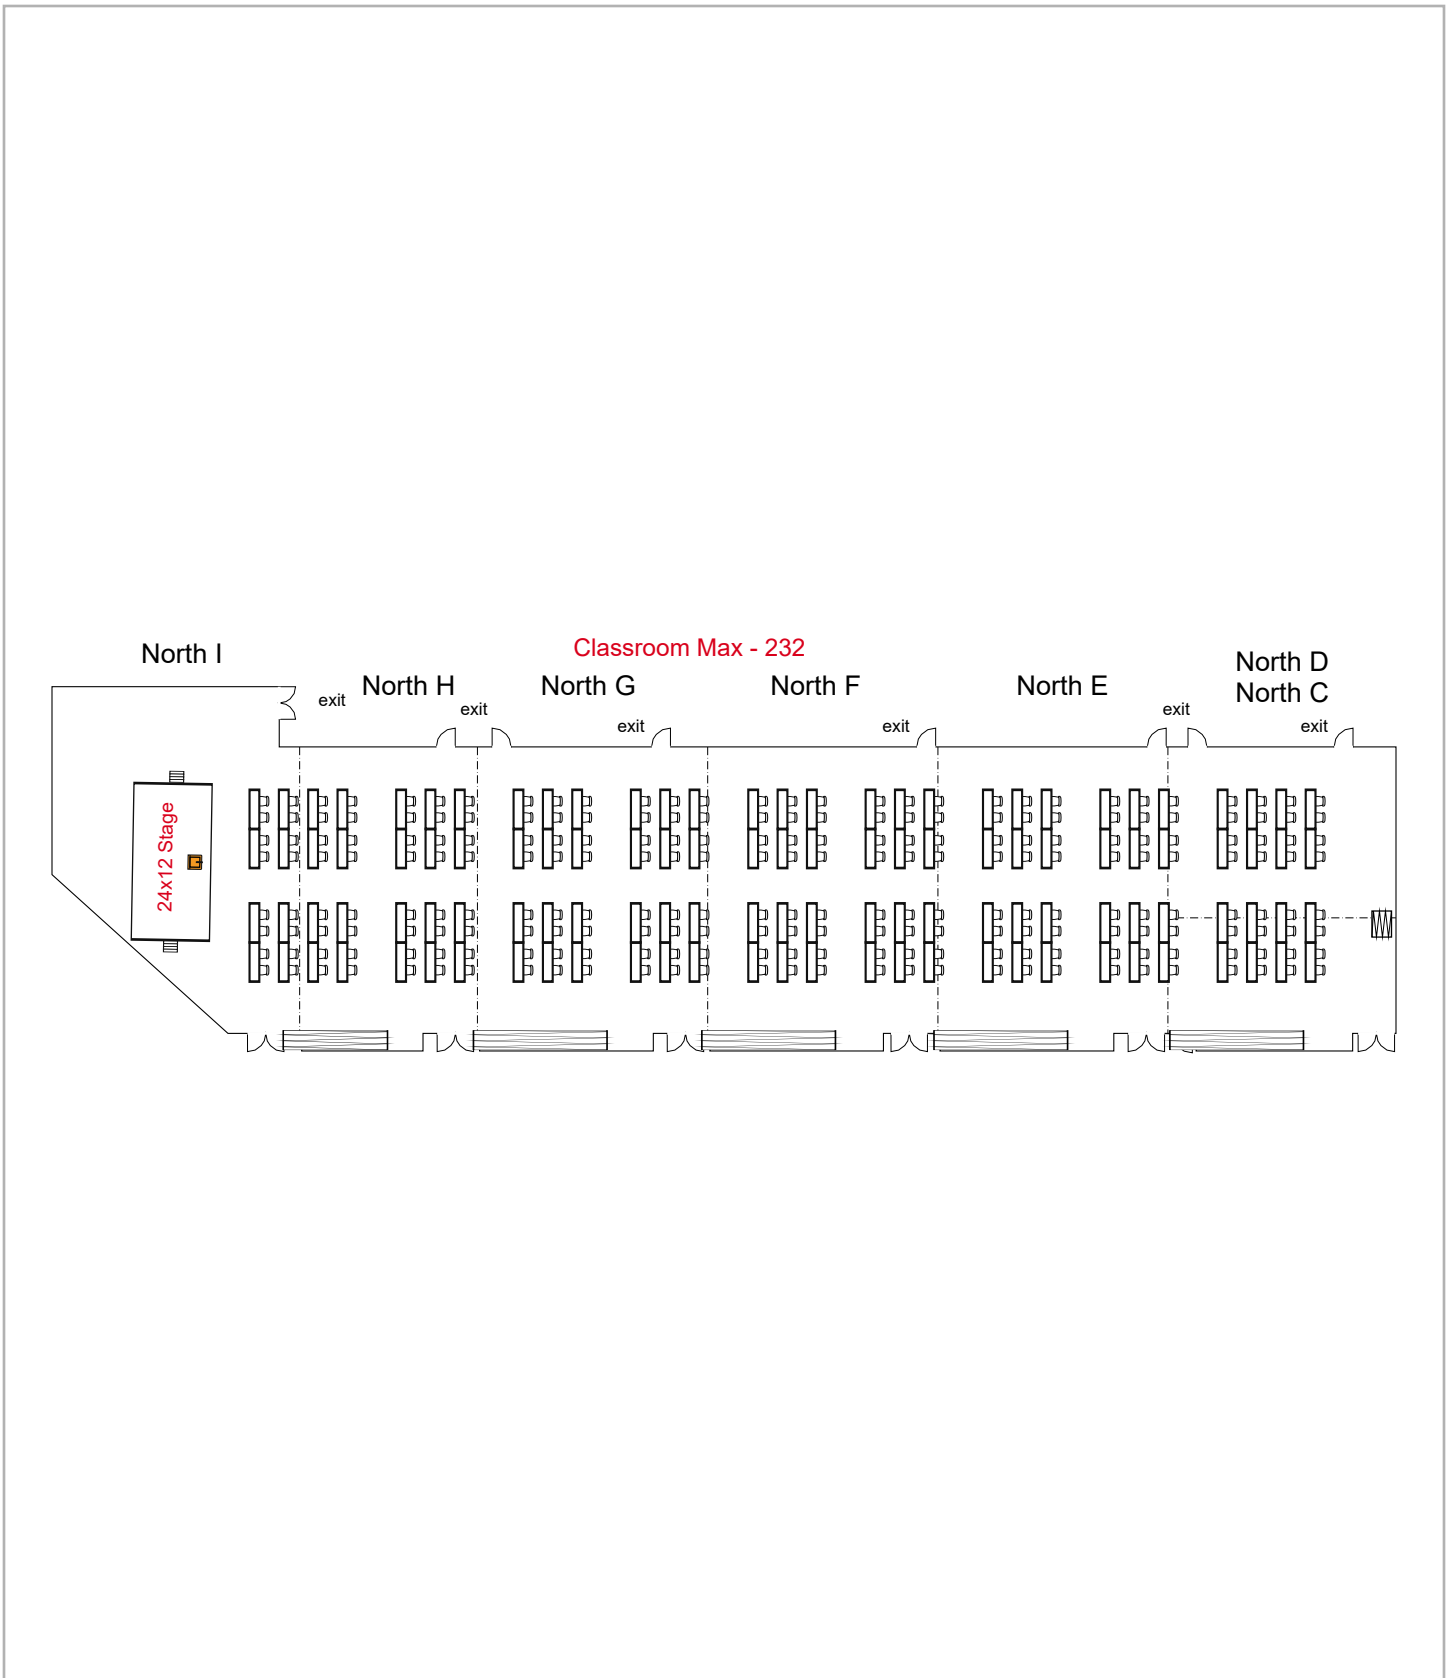

Room Plan Name: North C-D - Conference

Birmingham Jefferson Convention Complex 140 seats 0 tables  
0 booths

Room Plan Name: North C-D - Theatre

Birmingham Jefferson Convention Complex 56 seats 28 tables  
0 booths

Room Plan Name: North C-D - Classroom

Birmingham Jefferson Convention Complex 30 seats 10 tables  
0 booths

Room Plan Name: North C-D - U-Shape

Birmingham Jefferson Convention Complex 80 seats 10 tables  
0 booths

Room Plan Name: North C-D - Banquet

Birmingham Jefferson Convention Complex 850 seats 0 tables  
0 booths

Room Plan Name: North C-I - Theatre

Birmingham Jefferson Convention Com... 232 seats 116 tables  
0 booths