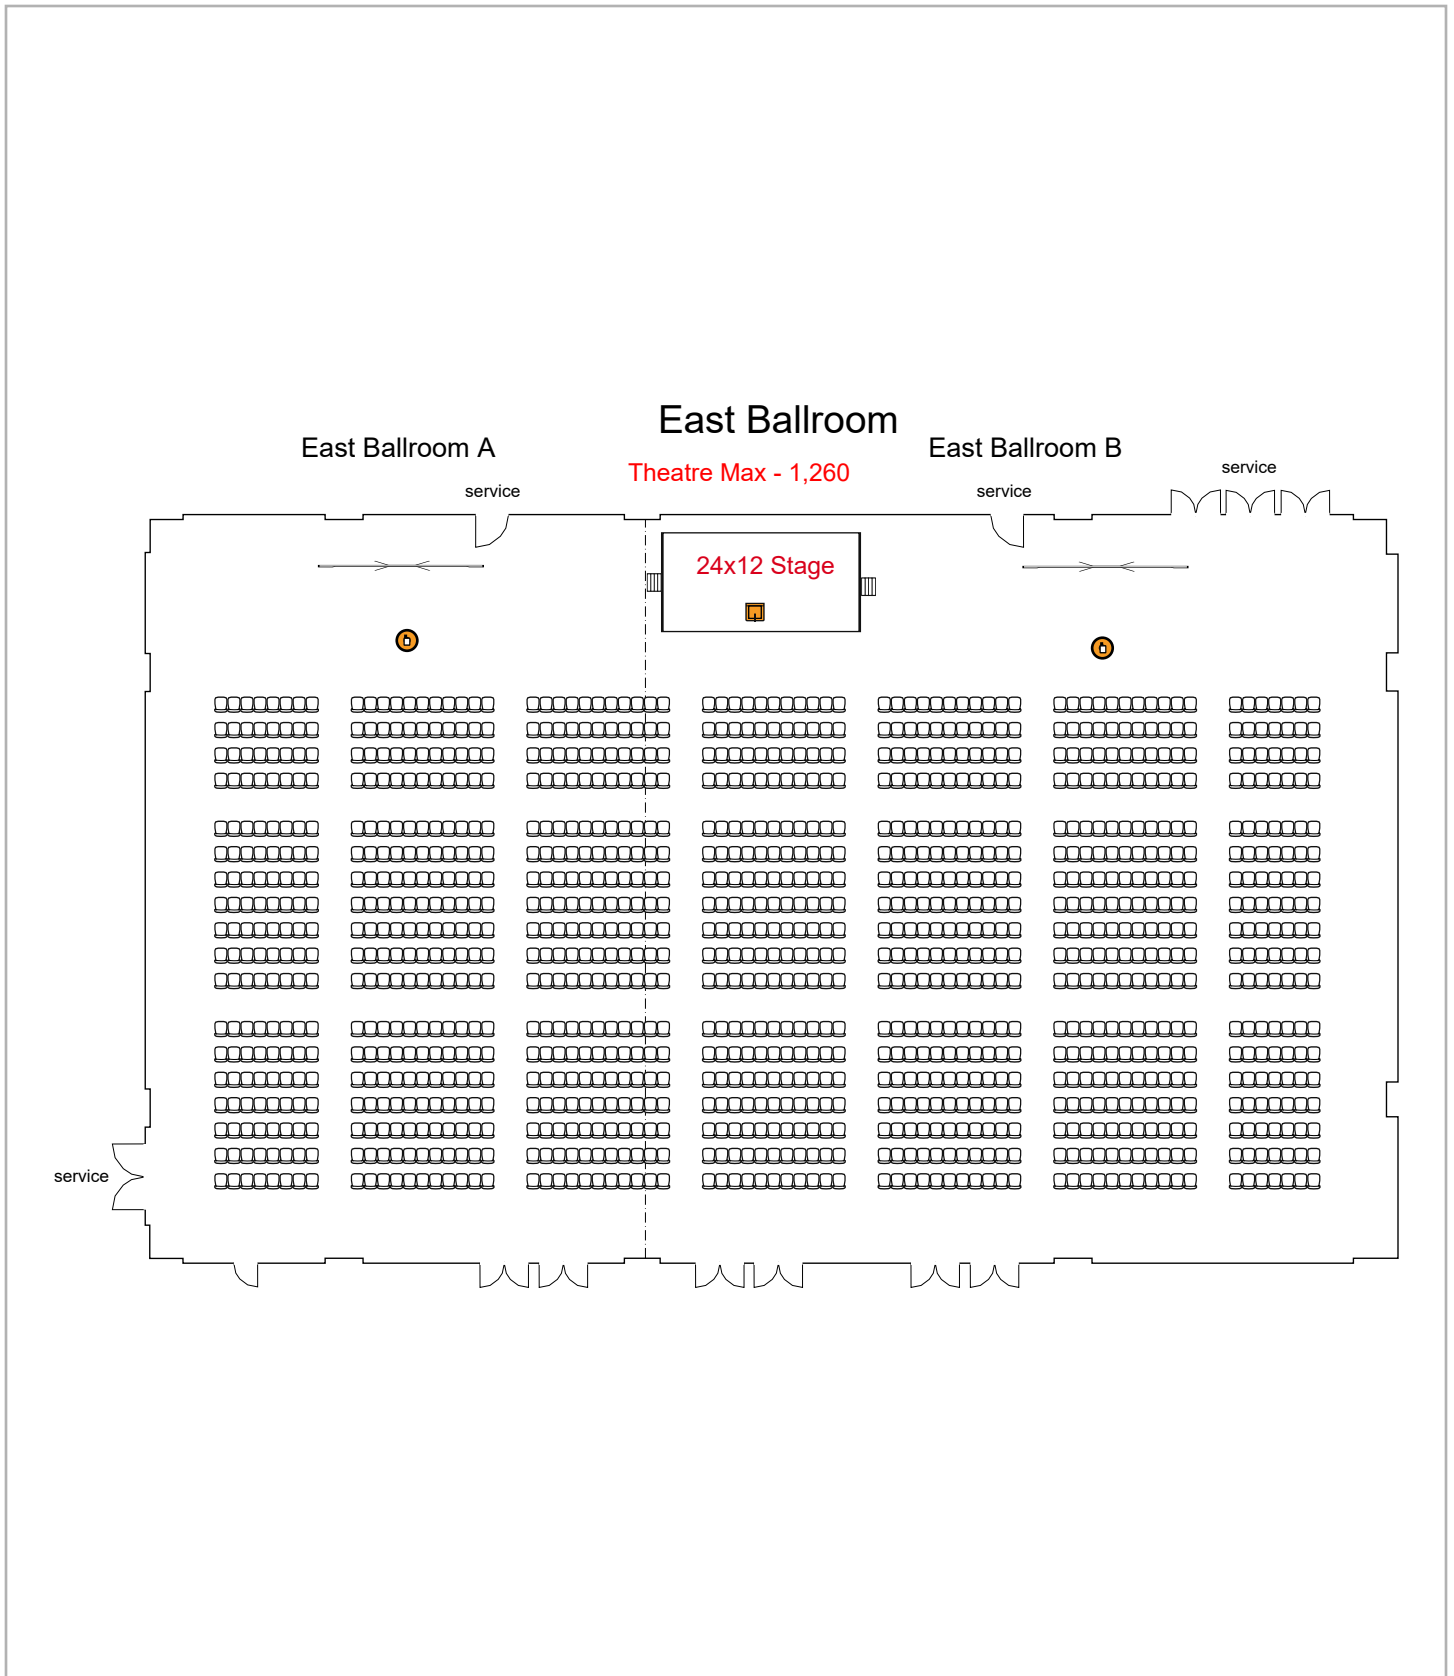

# East Exhibition 3

Birmingham Jefferson Convention Co... 1648 seats 208 tables  
0 booths

Room Plan Name: East Hall 3 - Banquet

# **East Meeting Rooms**

Birmingham Jefferson Convention Comp... 1260 seats 2 tables  
0 booths

Room Plan Name: Ballroom - Theatre

Birmingham Jefferson Convention Com... 468 seats 236 tables  
0 booths

Room Plan Name: Ballroom - Classroom