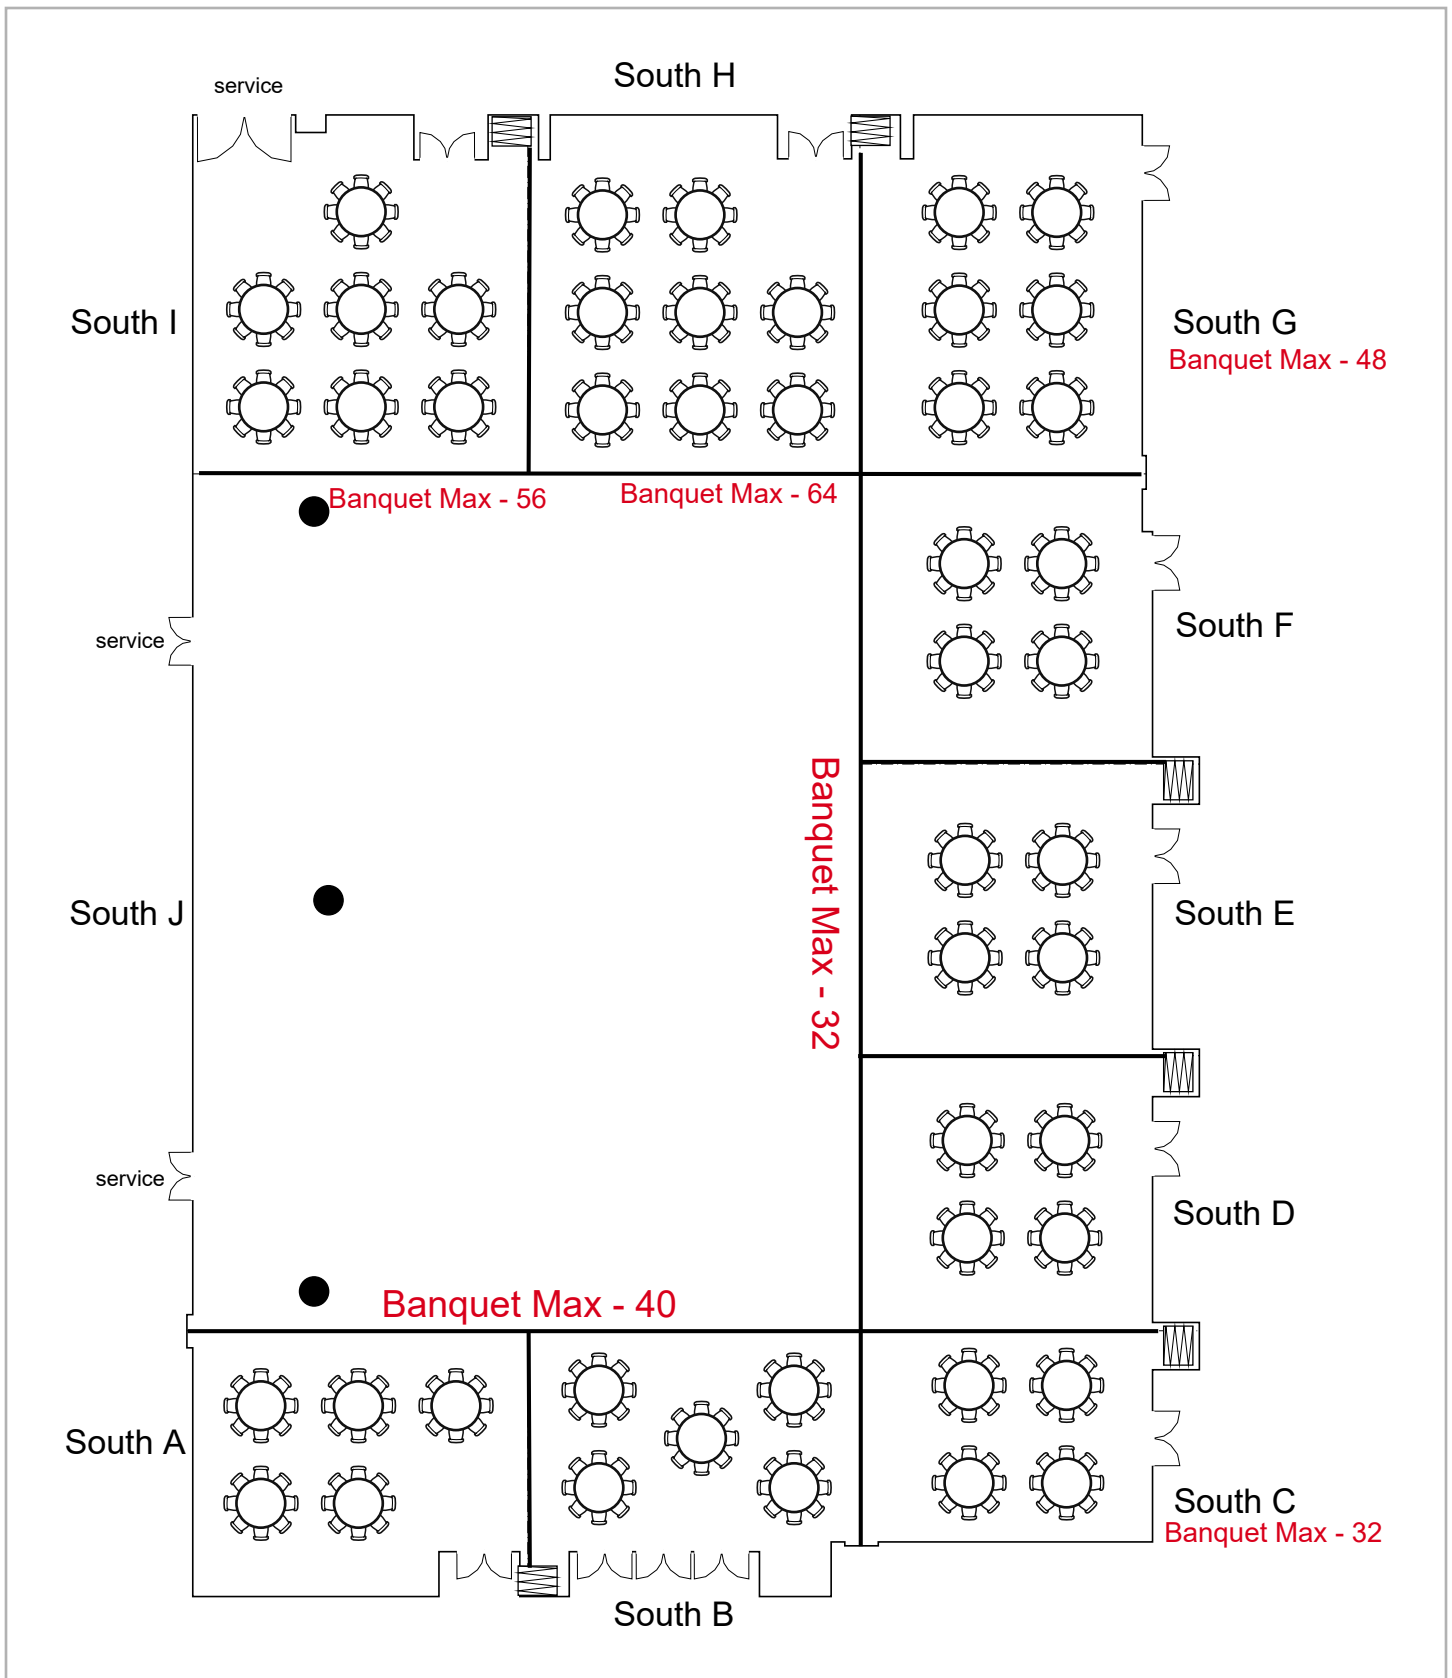

Room Plan Name: South A-J - Classroom

Birmingham Jefferson Convention Comp... 560 seats 72 tables  
0 booths

Room Plan Name: South A-J - Banquet

Birmingham Jefferson Convention Comp... 174 seats 46 tables  
0 booths

Room Plan Name: South A-I - Conference

Birmingham Jefferson Convention Complex 462 seats 0 tables  
0 booths

Room Plan Name: South A-I - Theatre

Birmingham Jefferson Convention Comp... 196 seats 98 tables  
0 booths

Room Plan Name: South A-I - Classroom

Birmingham Jefferson Convention Comp... 143 seats 50 tables  
0 booths

Room Plan Name: South A-I - U-Shape

Birmingham Jefferson Convention Comp... 376 seats 47 tables  
0 booths