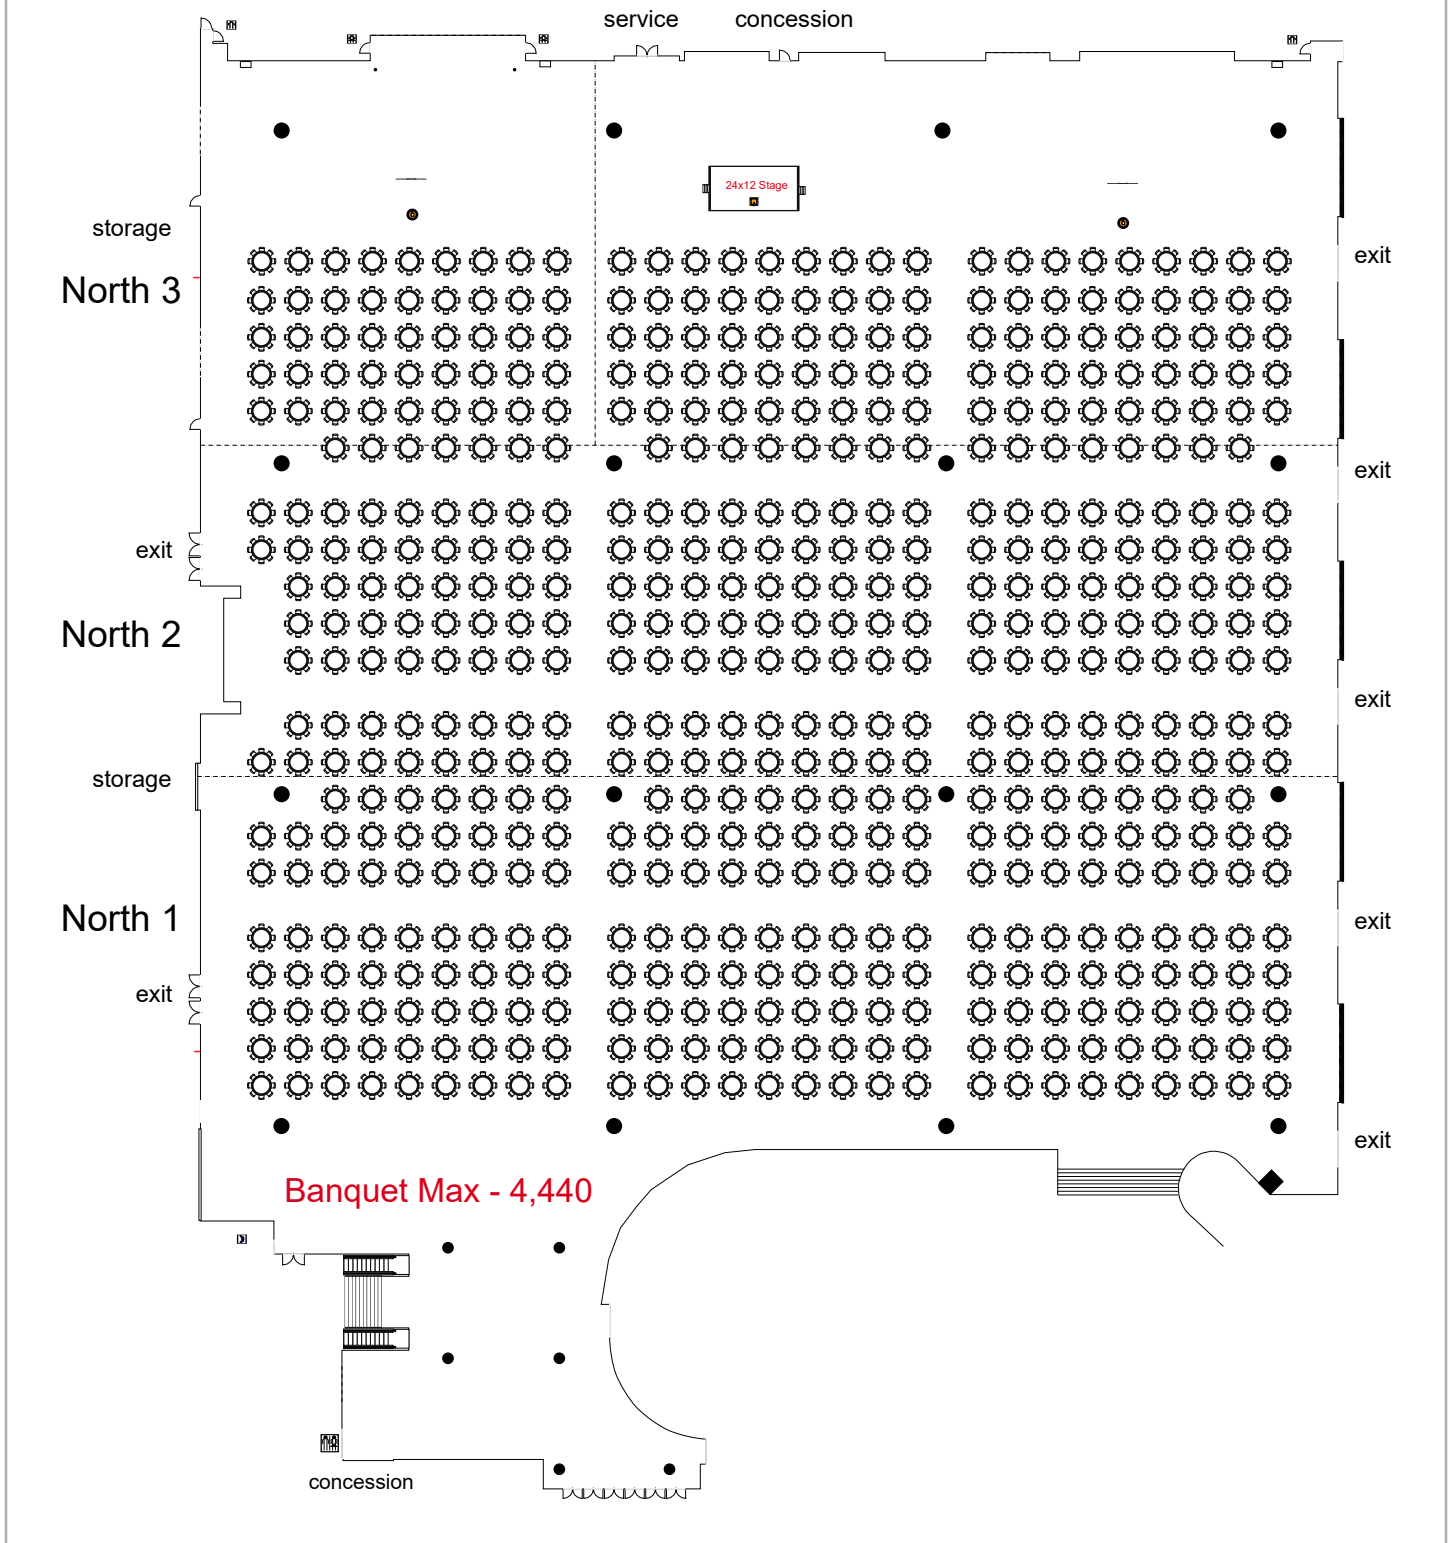

# North Exhibition Hall

Birmingham Jefferson Convention Comp... 8998 seats 2 tables  
0 booths

Room Plan Name: North Hall - Theatre

# North Exhibition Hall

Birmingham Jefferson Convention Co... 4440 seats 557 tables  
0 booths

Room Plan Name: North Hall - Banquet