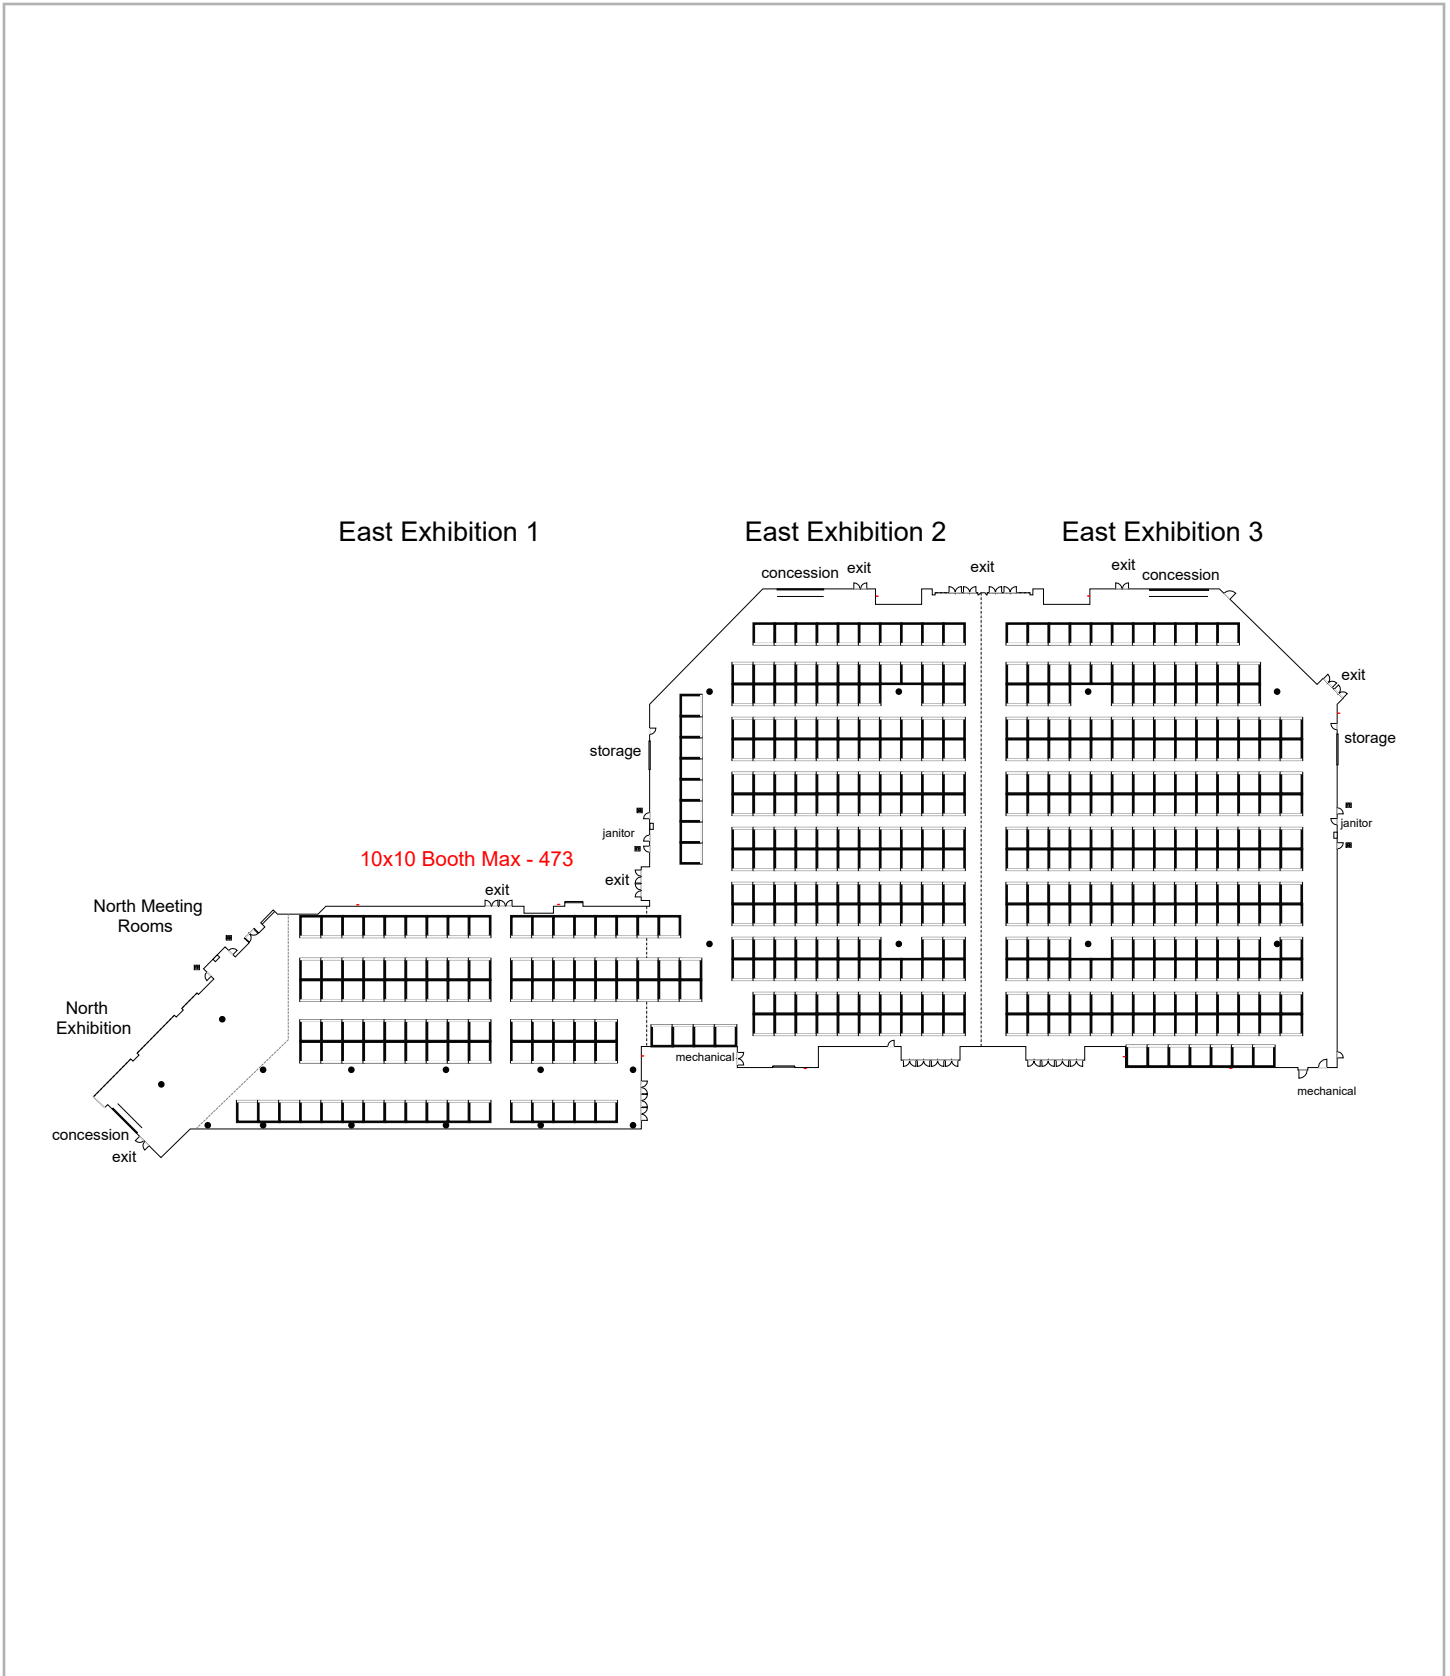

**East**

**Halls**

Birmingham Jefferson Convention Complex

0 seats 0 tables  
473 booths

Room Plan Name: East Halls - Booths

Birmingham Jefferson Convention Comp... 5710 seats 2 tables  
0 booths

Room Plan Name: East Hall 2-3 - Theatre

Birmingham Jefferson Convention Co... 2538 seats 1271 tables  
0 booths

Room Plan Name: East Hall 2-3 - Classroom

Birmingham Jefferson Convention Co... 2992 seats 376 tables  
0 booths

Room Plan Name: East Halls 2-3 - Banquet

Birmingham Jefferson Convention Complex

0 seats 0 tables  
379 booths

Room Plan Name: East Halls 2-3 - Booths

Birmingham Jefferson Convention Comp... 1301 seats 2 tables  
0 booths

Room Plan Name: East Hall 1 - Theatre