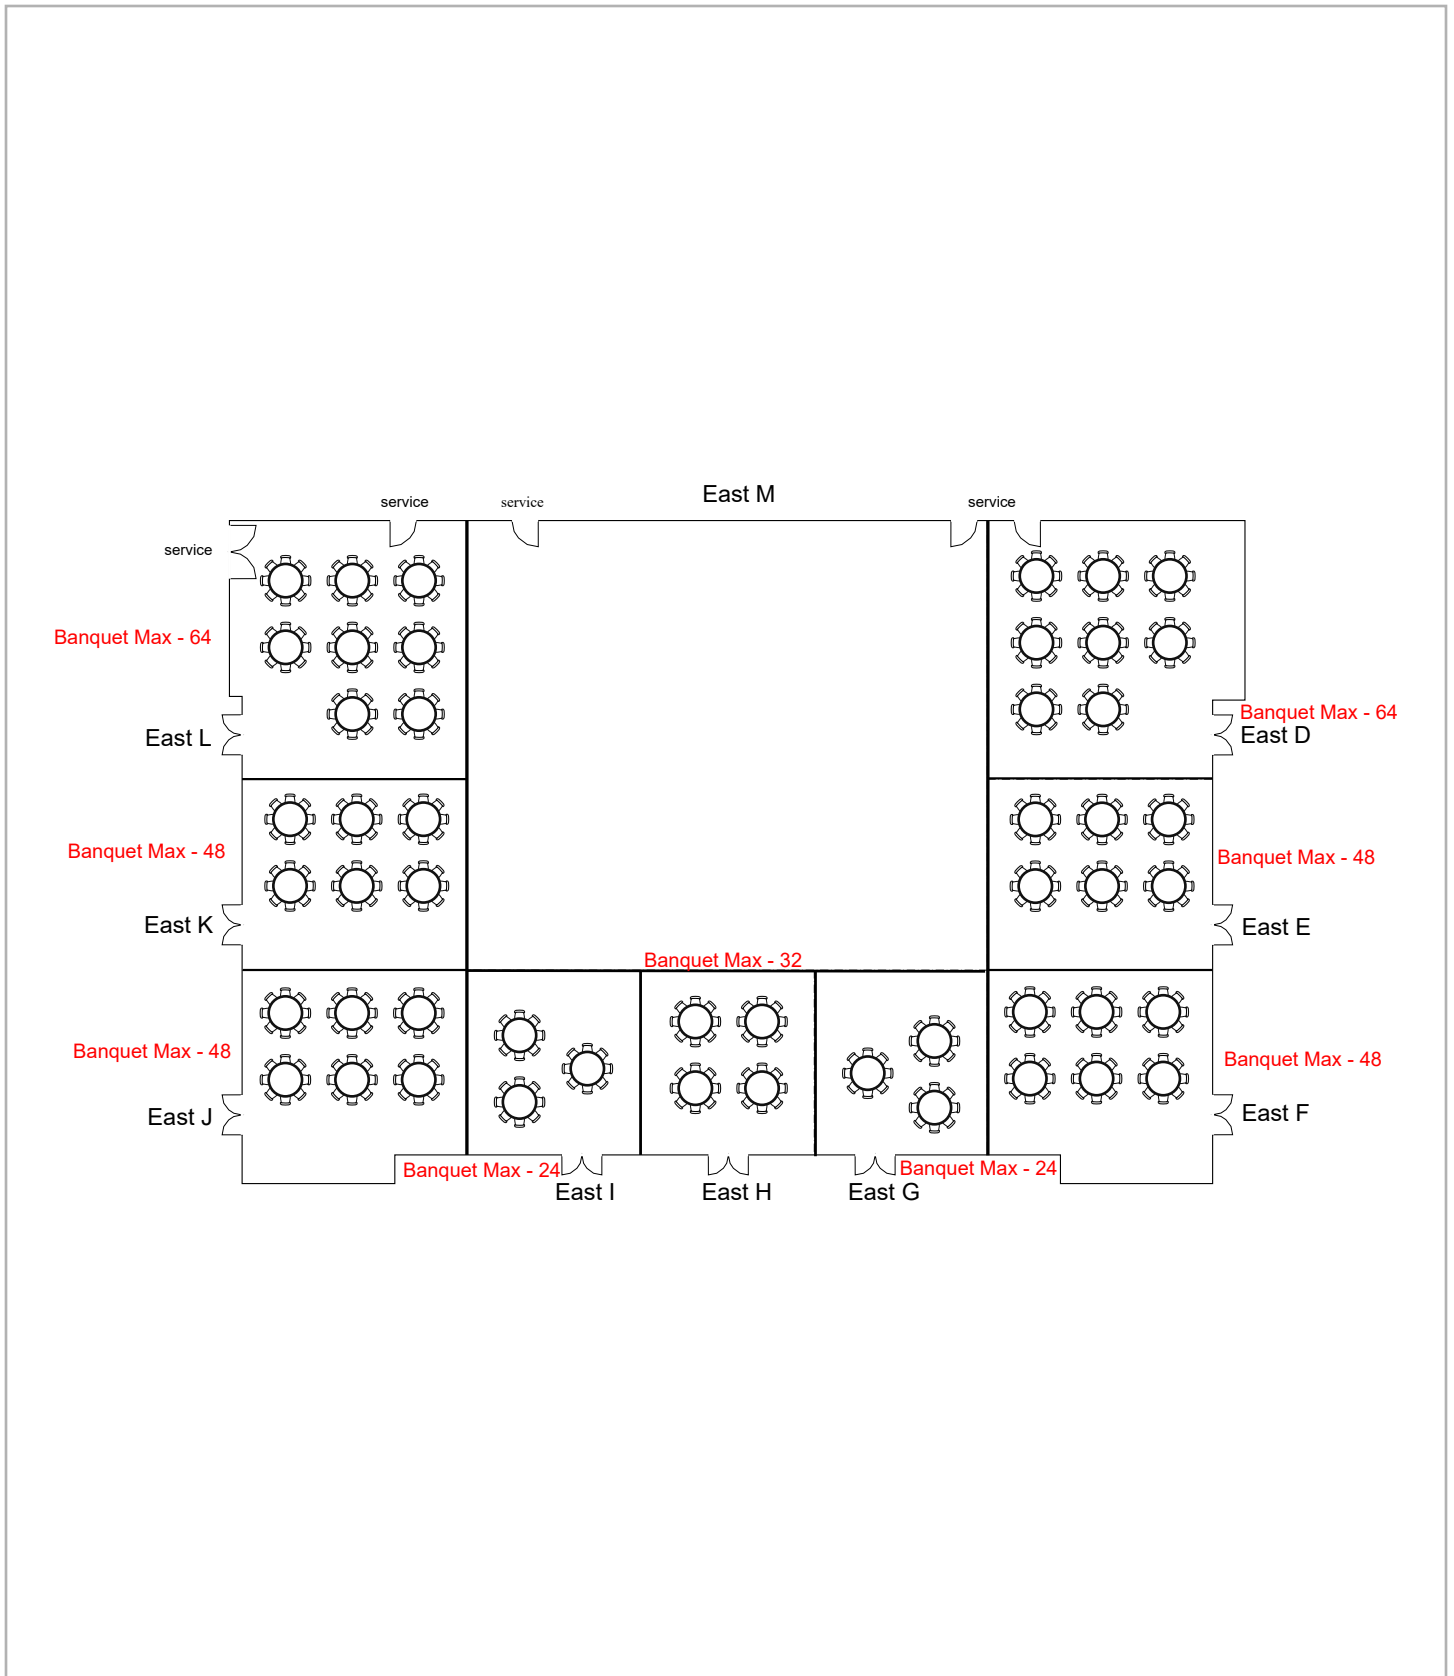

Room Plan Name: East D-M - Banquet

Birmingham Jefferson Convention Complex

0 seats 0 tables  
72 booths

Room Plan Name: East D-M - Booths

Birmingham Jefferson Convention Comp... 156 seats 40 tables  
0 booths

Room Plan Name: East D-L - Conference

Birmingham Jefferson Convention Complex 604 seats 0 tables  
0 booths

Room Plan Name: East D-L - Theatre

Birmingham Jefferson Convention Com... 204 seats 102 tables  
0 booths

Room Plan Name: East D-L - Classroom

Birmingham Jefferson Convention Comp... 228 seats 57 tables  
0 booths

Room Plan Name: East D-L - U Shape

Birmingham Jefferson Convention Comp... 400 seats 50 tables  
0 booths