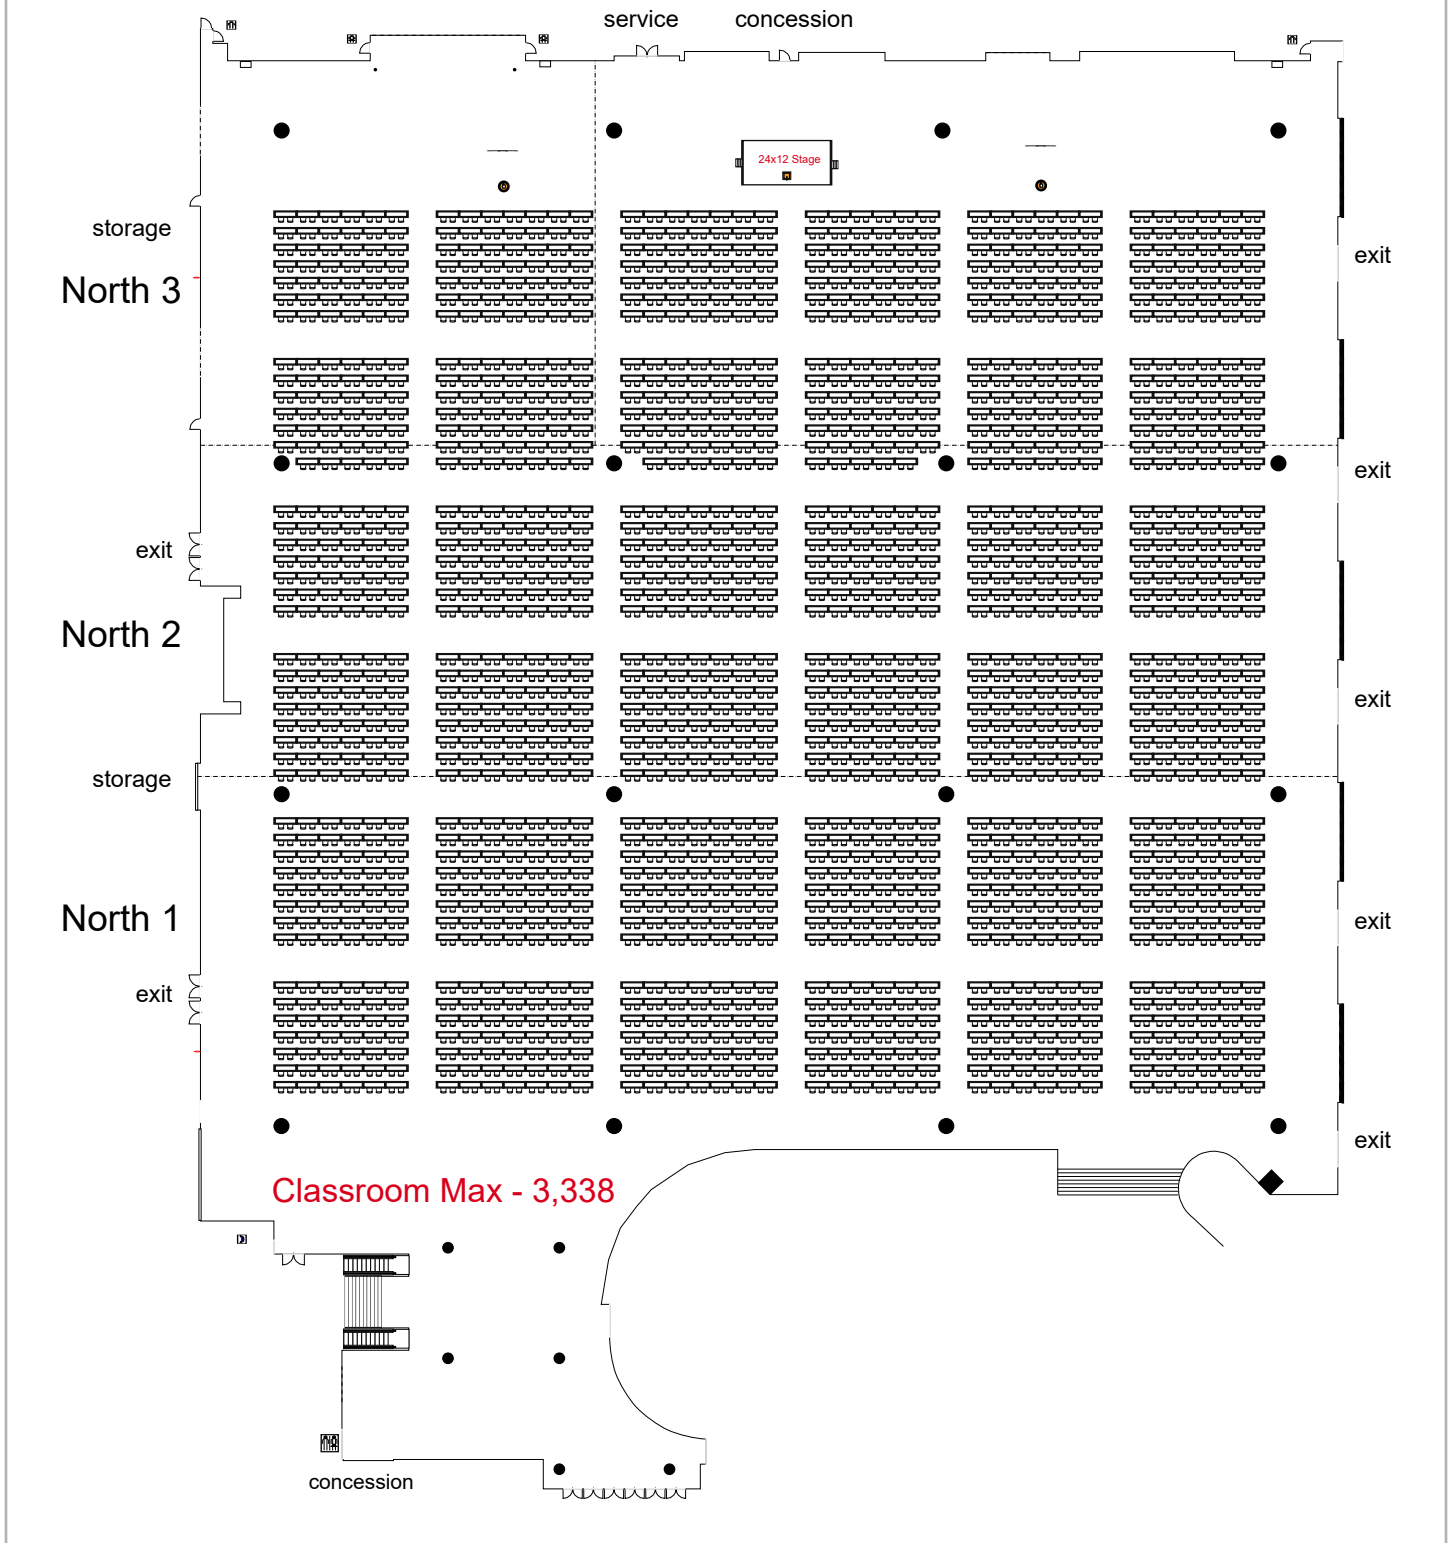

North Exhibition Hall

Birmingham Jefferson Convention Co... 3338 seats 1671 tables
0 booths

Room Plan Name: North Hall - Classroom