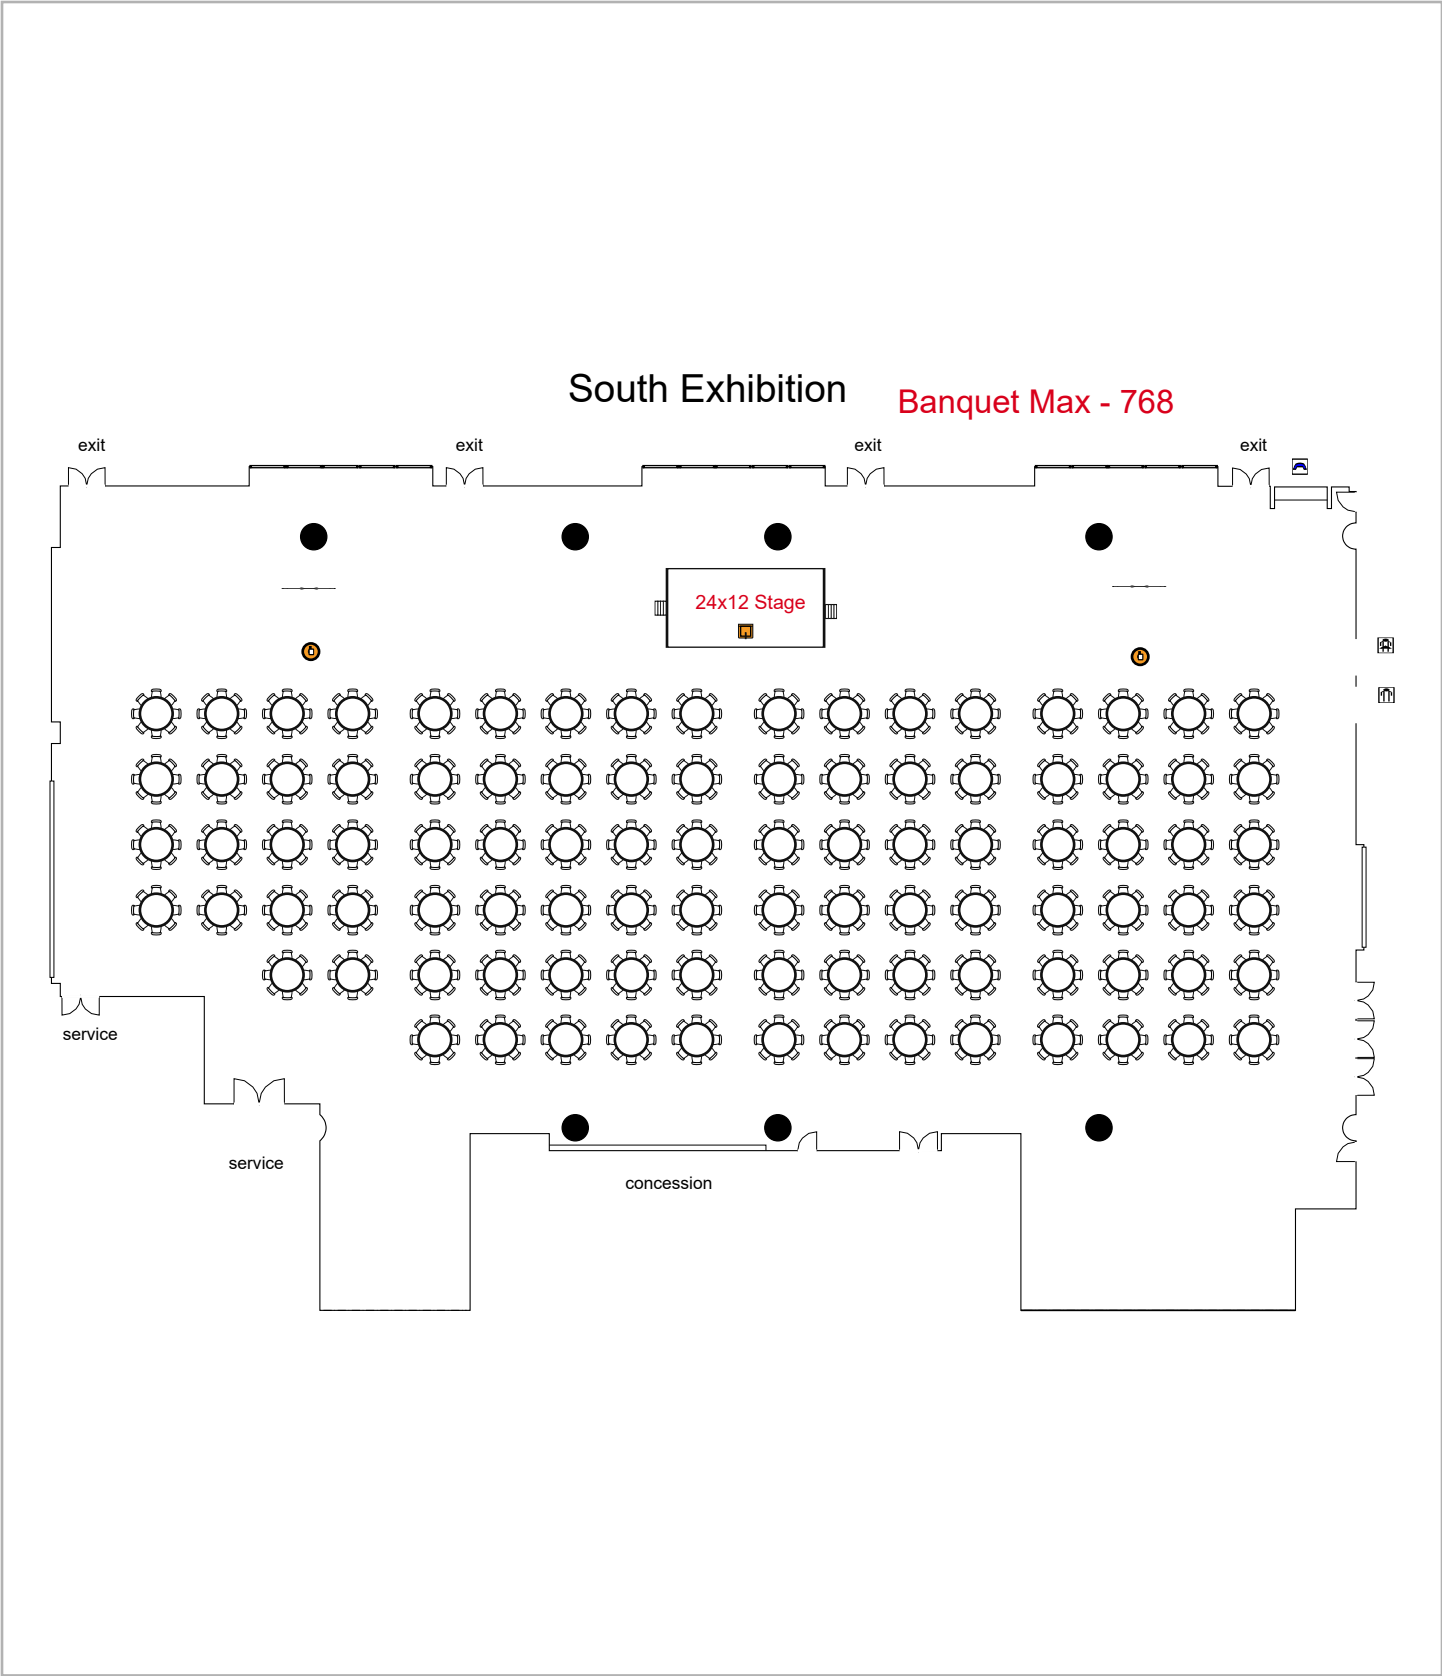

Room Plan Name: North CI - Conference

Birmingham Jefferson Convention Complex 729 seats 0 tables  
0 booths

Room Plan Name: North CI - Theatre

Birmingham Jefferson Convention Com... 242 seats 121 tables  
0 booths

Room Plan Name: North CI - Classroom

Birmingham Jefferson Convention Comp... 153 seats 51 tables  
0 booths

Room Plan Name: North CI - U-Shape

Birmingham Jefferson Convention Comp... 384 seats 48 tables  
0 booths

Room Plan Name: North CI - Banquet

**South**

**Hall**

Birmingham Jefferson Convention Comp... 1532 seats 2 tables  
0 booths

Room Plan Name: South Hall - Theatre

Birmingham Jefferson Convention Com... 526 seats 265 tables  
0 booths

Room Plan Name: South Hall - Classroom

Birmingham Jefferson Convention Comp... 768 seats 98 tables  
0 booths

Room Plan Name: South Hall - Banquet

Birmingham Jefferson Convention Complex

0 seats 0 tables  
69 booths