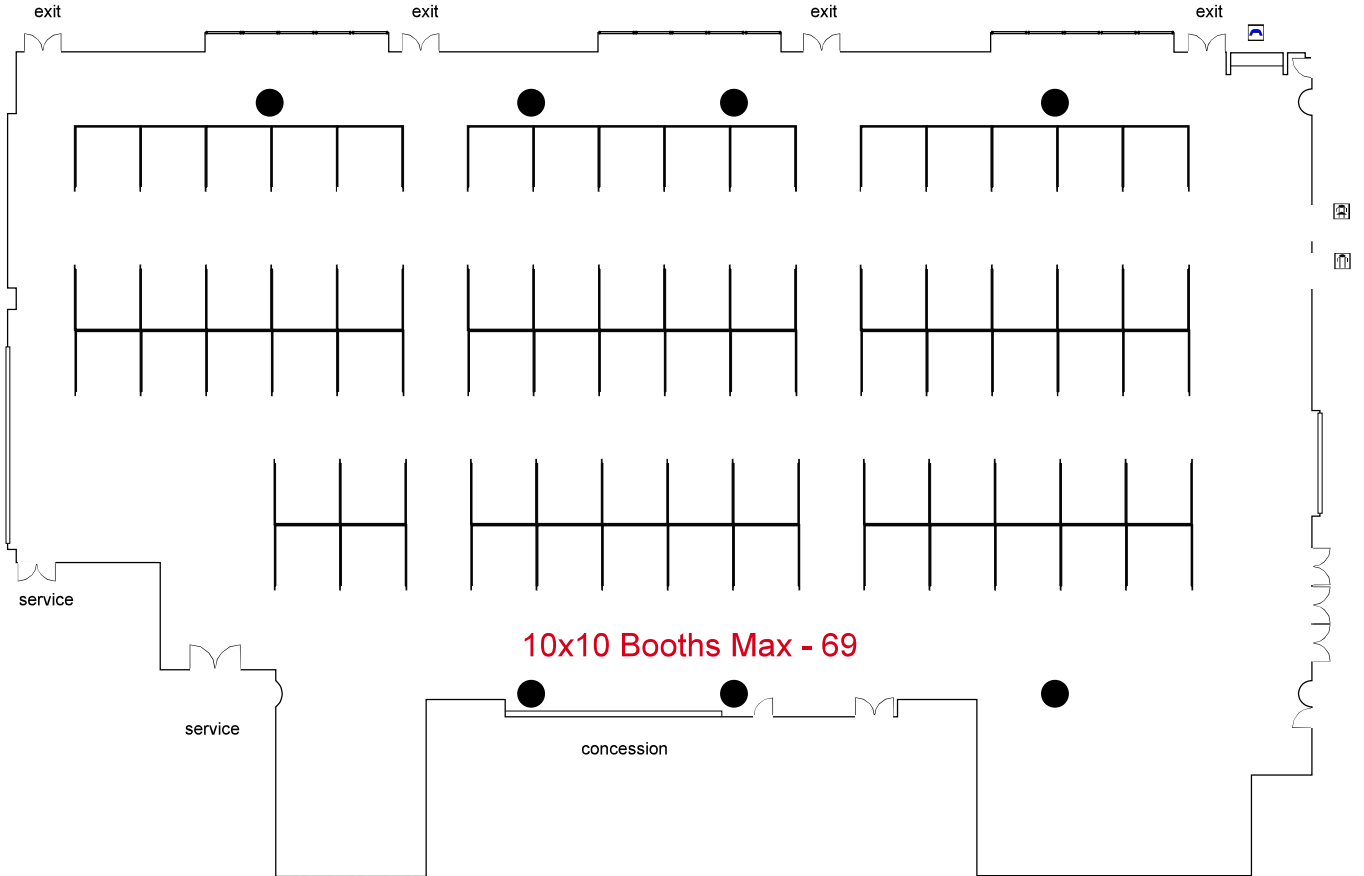

South

Hall

South Exhibition

Theatre Max - 1,532

Room Plan Name: South Hall - Theatre

1532 seats 2 tables
0 booths

South Exhibition

Classroom Max - 526

Room Plan Name: South Hall - Classroom

526 seats 265 tables
0 booths

South Exhibition **Banquet Max - 768**

Room Plan Name: South Hall - Banquet

768 seats 98 tables
0 booths

South Exhibition

10x10 Booths Max - 69

Room Plan Name: South Hall - Booths

0 seats 0 tables
69 booths