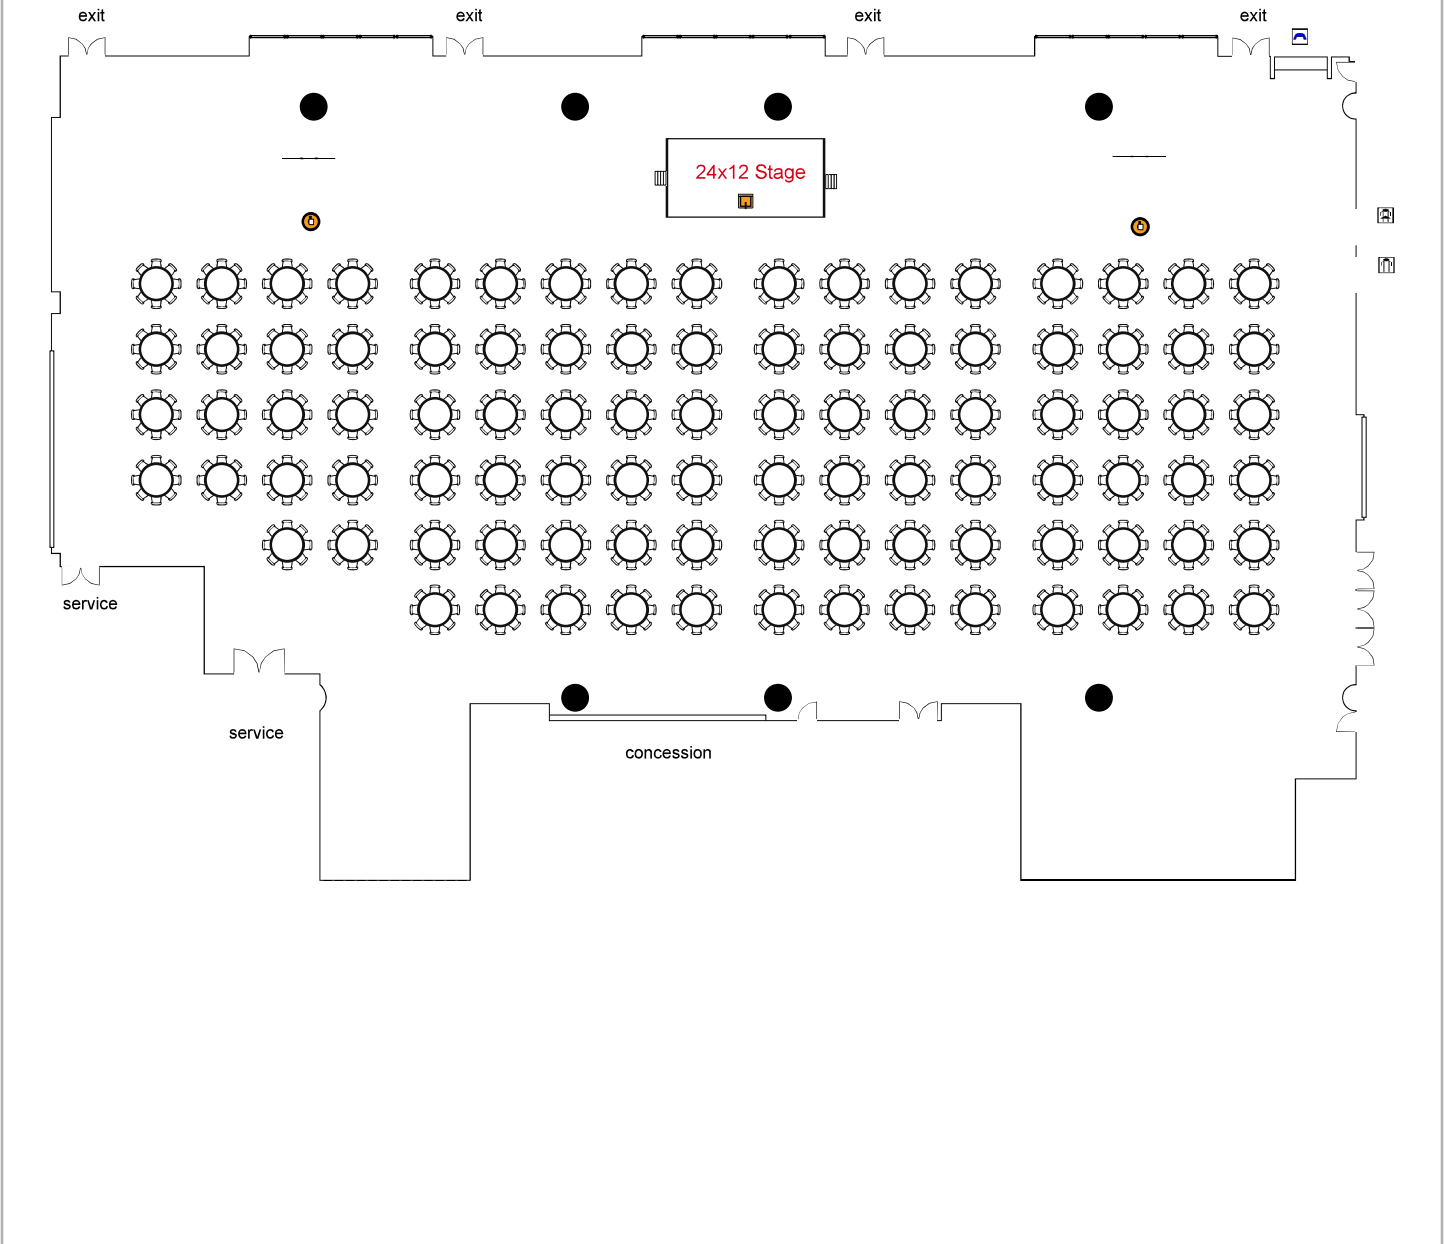

South

Hall

South Exhibition

Theatre Max - 1,532

Room Plan Name: South Hall - Theatre

1532 seats 2 tables
0 booths

South Exhibition

Classroom Max - 526

Room Plan Name: South Hall - Classroom

526 seats 265 tables
0 booths

South Exhibition **Banquet Max - 768**

Room Plan Name: South Hall - Banquet

768 seats 98 tables
0 booths

South Exhibition

10x10 Booths Max - 69

Room Plan Name: South Hall - Booths

0 seats 0 tables
69 booths