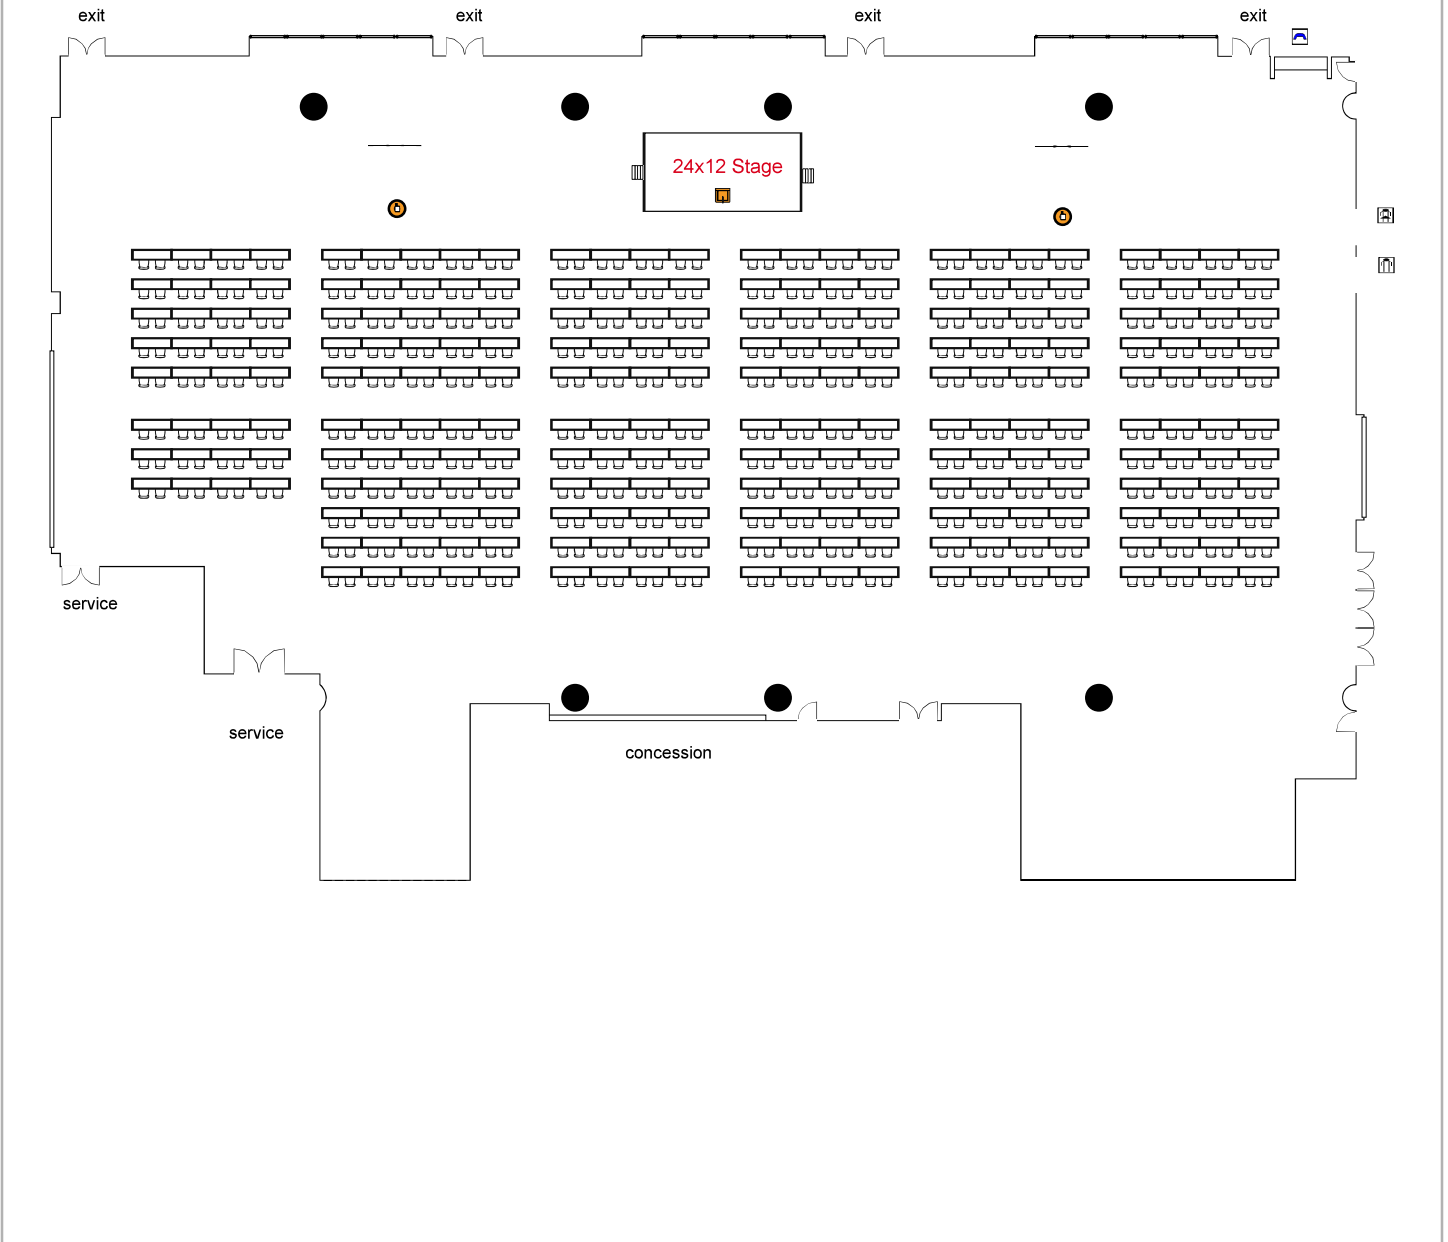

South

Hall

South Exhibition

Theatre Max - 1,532

Room Plan Name: South Hall - Theatre

1532 seats 2 tables
0 booths

South Exhibition

Classroom Max - 526

Room Plan Name: South Hall - Classroom

526 seats 265 tables
0 booths

South Exhibition **Banquet Max - 768**

Room Plan Name: South Hall - Banquet

768 seats 98 tables
0 booths

South Exhibition

10x10 Booths Max - 69

Room Plan Name: South Hall - Booths

0 seats 0 tables
69 booths