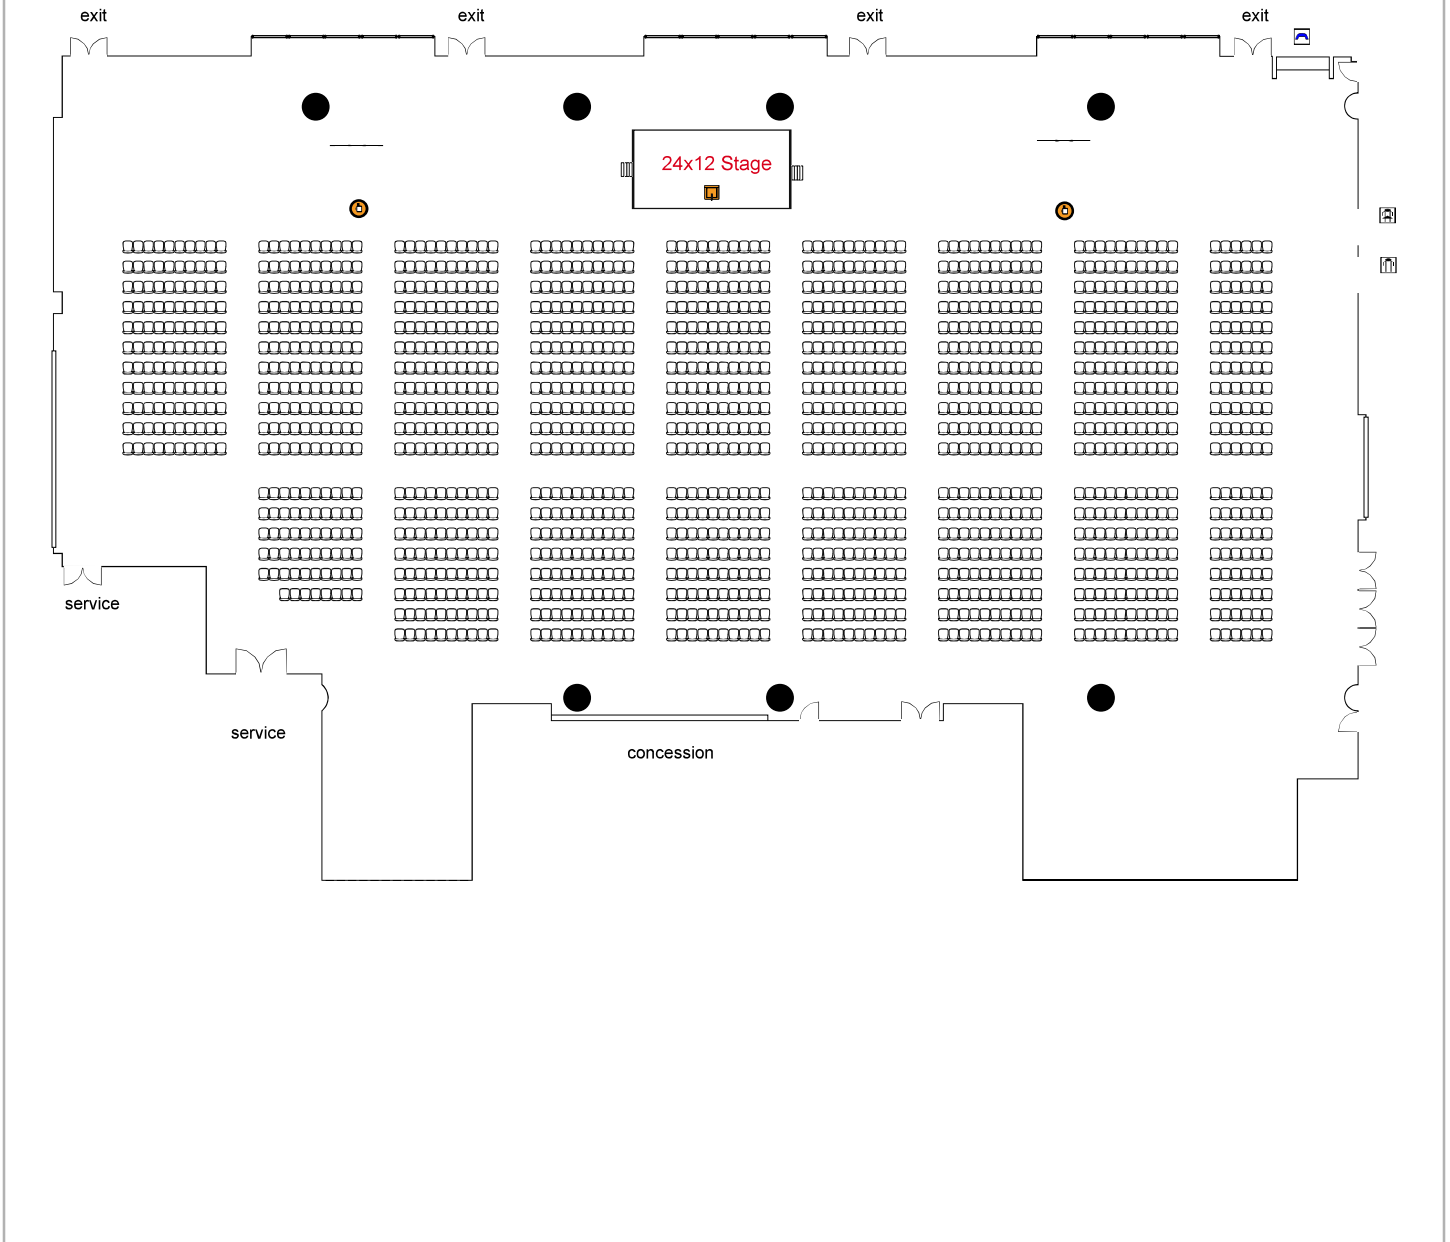

South

Hall

South Exhibition

Theatre Max - 1,532

Room Plan Name: South Hall - Theatre

1532 seats 2 tables
0 booths

South Exhibition

Classroom Max - 526

Room Plan Name: South Hall - Classroom

526 seats 265 tables
0 booths

South Exhibition **Banquet Max - 768**

Room Plan Name: South Hall - Banquet

768 seats 98 tables
0 booths

South Exhibition

10x10 Booths Max - 69

Room Plan Name: South Hall - Booths

0 seats 0 tables
69 booths