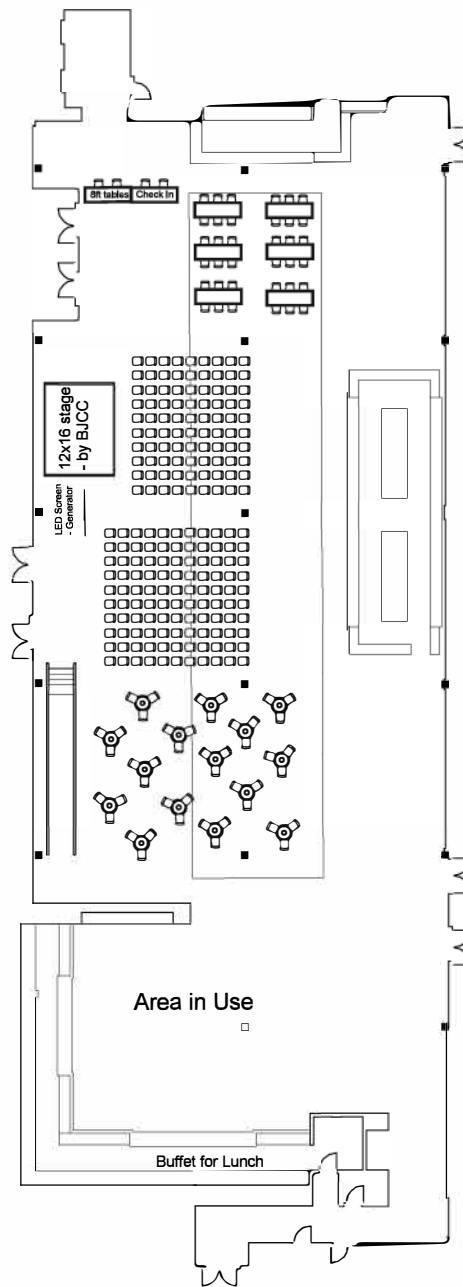

Protective Stadium Club

Protective Stadium Club

105 seats 30 tables
0 booths

Room Plan Name: Protective Stadium Club - Concession Tables / Stage

Protective Stadium Club

256 seats 32 tables
0 booths

Room Plan Name: Protective Stadium Club - Rounds

Protective Stadium Club

144 seats 40 tables
0 booths

Room Plan Name: Protective Stadium Club - Cocktails

Protective Stadium Club

285 seats 23 tables
0 booths

Room Plan Name: Protective Stadium Club - Theatre