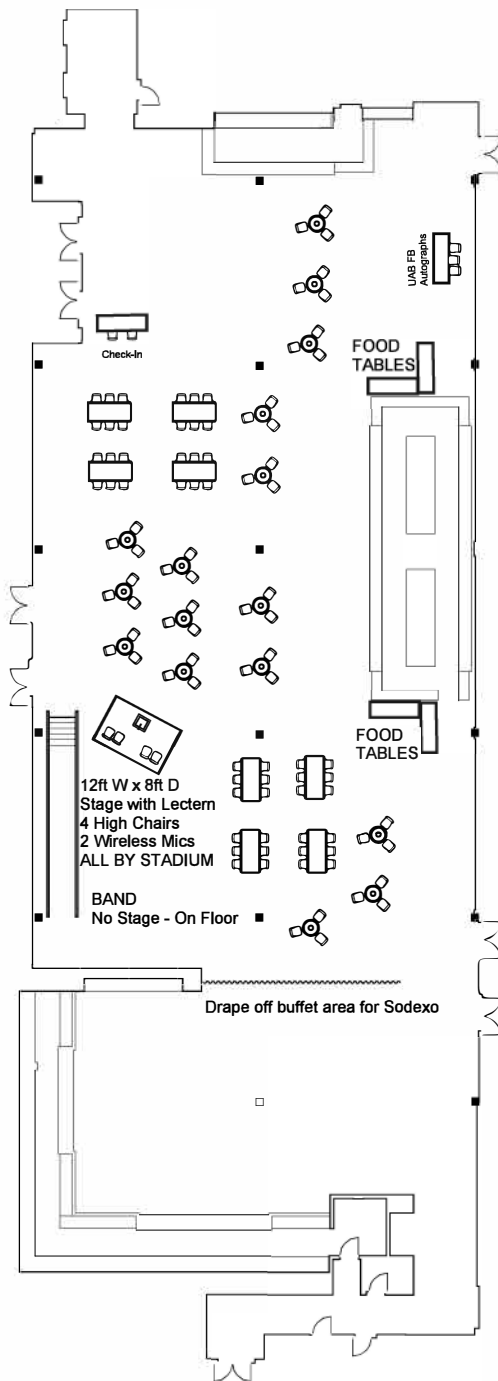

Protective Stadium Club

Protective Stadium Club

105 seats 30 tables
0 booths

Room Plan Name: Protective Stadium Club - Concession Tables / Stage

Protective Stadium Club

256 seats 32 tables
0 booths

Room Plan Name: Protective Stadium Club - Rounds

Protective Stadium Club

144 seats 40 tables
0 booths

Room Plan Name: Protective Stadium Club - Cocktails

Protective Stadium Club

285 seats 23 tables
0 booths

Room Plan Name: Protective Stadium Club - Theatre