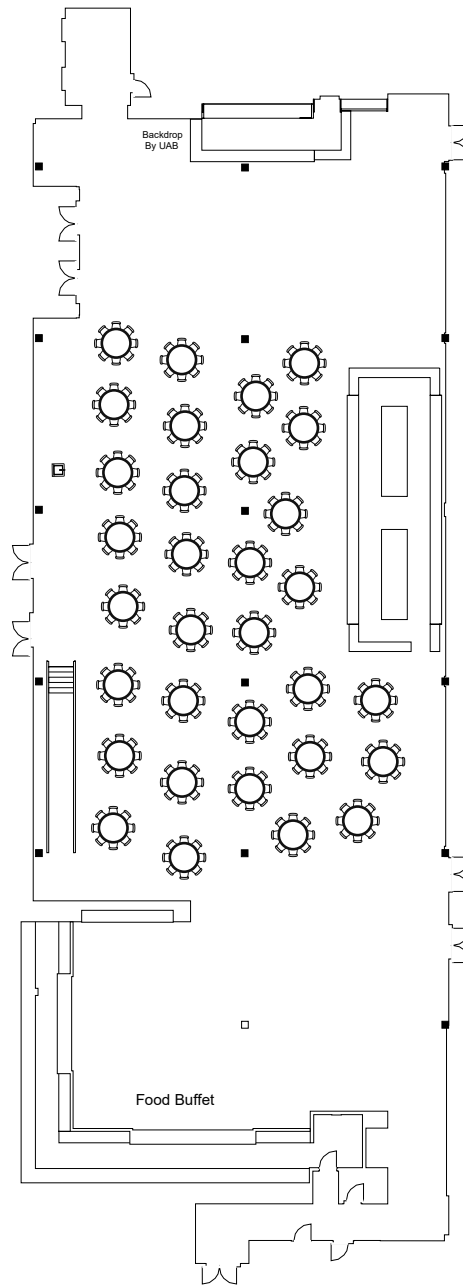

Protective Stadium Club

Protective Stadium Club

105 seats 30 tables
0 booths

Room Plan Name: Protective Stadium Club - Concession Tables / Stage

Protective Stadium Club

256 seats 32 tables
0 booths

Room Plan Name: Protective Stadium Club - Rounds

Protective Stadium Club

144 seats 40 tables
0 booths

Room Plan Name: Protective Stadium Club - Cocktails

Protective Stadium Club

285 seats 23 tables
0 booths

Room Plan Name: Protective Stadium Club - Theatre