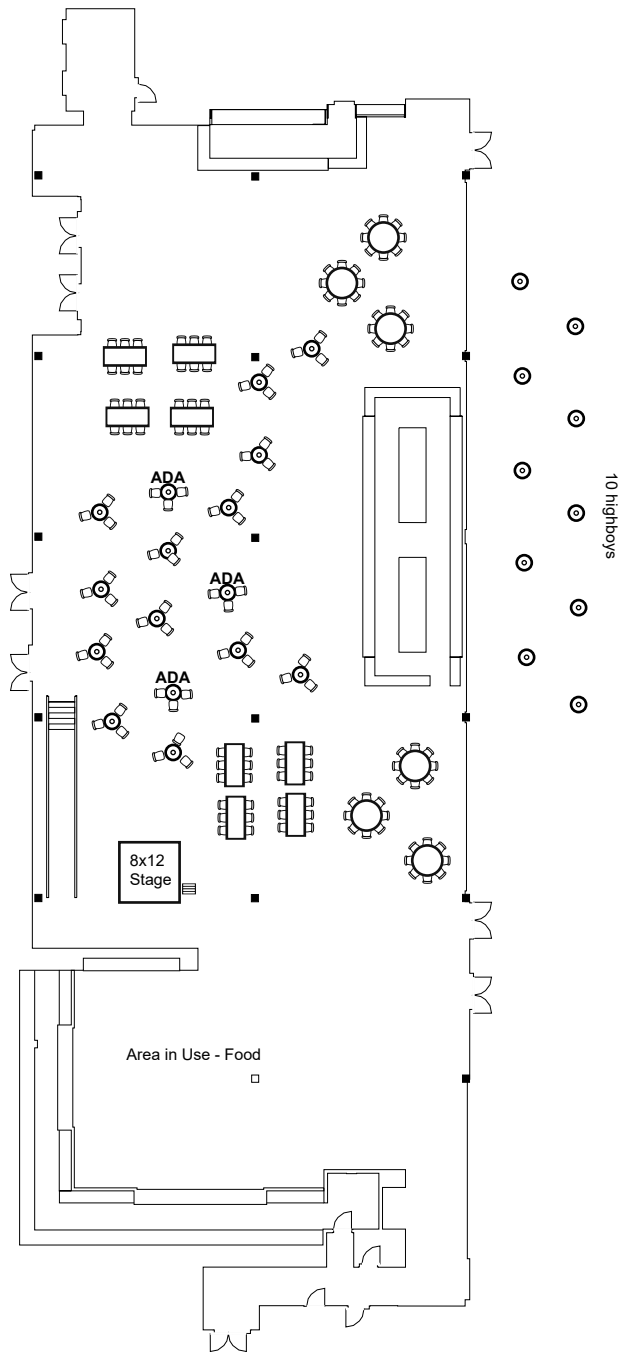

Protective Stadium Club

Protective Stadium Club

105 seats 30 tables
0 booths

Room Plan Name: Protective Stadium Club - Concession Tables / Stage

Protective Stadium Club

256 seats 32 tables
0 booths

Room Plan Name: Protective Stadium Club - Rounds

Protective Stadium Club

144 seats 40 tables
0 booths

Room Plan Name: Protective Stadium Club - Cocktails

Protective Stadium Club

285 seats 23 tables
0 booths

Room Plan Name: Protective Stadium Club - Theatre